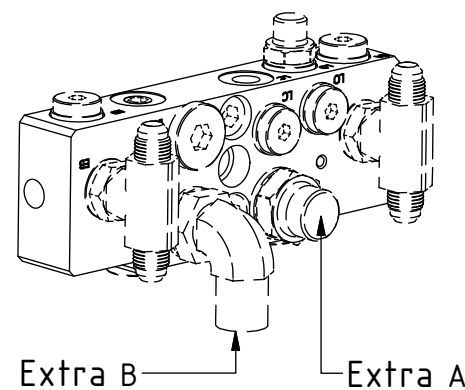

EC214 - QS60 GR10

EC-Oil

POS	DESCRIPTION	PART	QTY	COMMENTS
9	Sealing washer 1/2"	710704	4	QTY: 3 for EC-Oil
10	Adapter 136-08-08 (1/2")	710108	2	QTY: 3 for EC-Oil
11	Adapter 90° 1/2"	710156	1	
29	Hose Extra (EC-Oil) A	742350	1	
30	Hose Extra (EC-Oil) B	7000013	1	

A
B