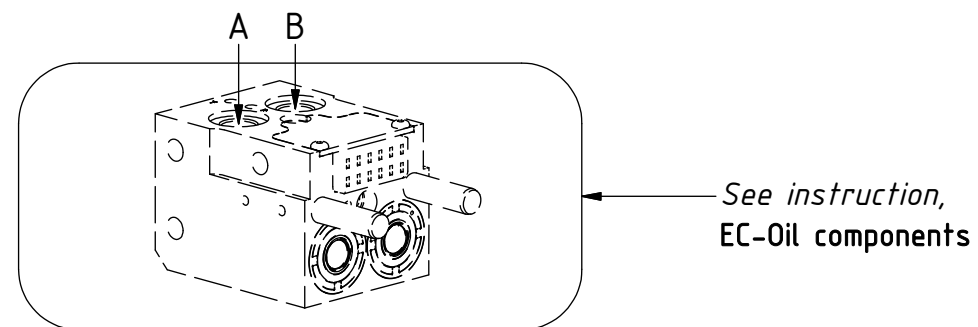

EC214 - QS60 GR10

EC-Oil

POS	DESCRIPTION	PART	QTY	COMMENTS
9	Sealing washer 1/2"	710704	4	QTY: 3 for EC-Oil
10	Adapter 136-08-08 (1/2")	710108	2	QTY: 3 for EC-Oil
11	Adapter 90° 1/2"	710156	1	
29	Hose Extra (EC-Oil) A	742350	1	
30	Hose Extra (EC-Oil) B	7000013	1	

A
B