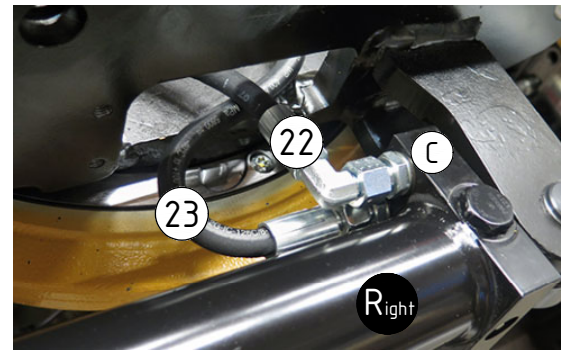

EC214 - QS60 GR10

POS	DESCRIPTION	PART	QTY	COMMENTS
1	See p.3 connection block config.			
12	Quick hitch QS60 GR10 EC214 Compl.	1043453	1	Grab adapter included
13	Grease the ring			
14	O-ring 249,3x5,7	712424	1	
15	Feather Key	650101	6	
16	Screw MC6S 16x90	610530	18	Torque: 333Nm
17	Torque tighten quick hitch to rotator frame, six holes. Rotate to access the remaining holes			
18	Pipe plug M30x1,5	650410	6	Part of rotator frame assembly
31	O-ring 6,07x1,78	712422	2	Part of rotator frame assembly
32	O-ring 12,42x1,78	710973	4	Part of rotator frame assembly
33	O-ring 15,6x1,78	710912	1	Part of rotator frame assembly
34	Connection block ECHF	1028391	1	Part of rotator frame assembly
35	Washer NL10	611041	2	Part of rotator frame assembly
36	Screw MC6S 10x50	610457	2	Part of rotator frame assembly

Standard:

EC-Oil:

Related spare parts

Used until 2019-05

Used until 2018-02

1029206 replaced by POS.12 from 2017-07

POS	DESCRIPTION	PART	QTY	COMMENTS
12	Quick hitch QS60 GR10 EC214 Compl.	1043453	1	Grab adapter included
22	Hose Grab Long		2	CC360/KL300
23	Hose Grab Short	740103	2	
24	Hose Extra	742350	2	
35	Washer NL10	611041	2	Part of rotator frame assembly
37	Hose Grab Long	7000298	2	Replaced by POS.22 from 2019-05
38	Hose Grab Short	7000297	2	Replaced by POS.23 from 2019-05
39	Washer GBR06 3/8	710703	6	Used until 2019-05
40	Banjobolt extended 3/8"	710273	2	Used until 2019-05
41	O-ring 20,35x1,78 70 shore	710974	4	Used until 2018-02
42	Shim block 5mm ECHF	1035711	1	Used until 2018-02
43	Extra block 3/4" ECHF	1031934	1	Used until 2018-02
44	Screw MC6S 10x90	610465	1	Used until 2018-02
45	Screw MC6S 5x60	610409	2	Used until 2018-02 Torque: 9,7Nm
46	Plug 3/4"	711532	2	Used until 2018-02
47	Sealing washer 3/4"	710706	2	Used until 2018-02
48	Adapter 135-08-12 (1/2"-3/4")	710109	2	Used until 2018-02
49	Hose Extra	7000299	2	Replaced by POS.24 from 2018-02