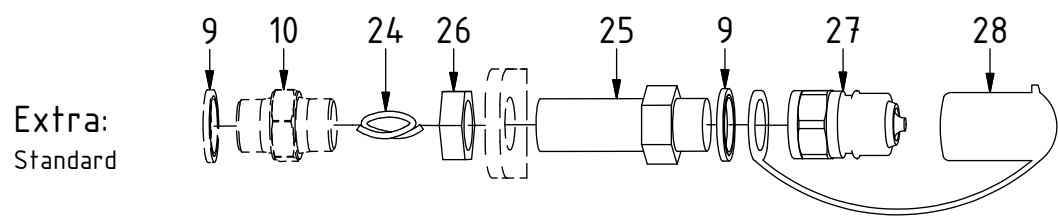

EC214 - QS60 GR10

POS	DESCRIPTION	PART	QTY	COMMENTS
1	See p.3 connection block config.			
12	Quick hitch QS60 GR10 EC214 Compl.	1043453	1	Grab adapter included
13	Grease the ring			
14	O-ring 249,3x5,7	712424	1	
15	Feather Key	650101	6	
16	Screw MC6S 16x90	610530	18	Torque: 333Nm
17	Torque tighten quick hitch to rotator frame, six holes. Rotate to access the remaining holes			
18	Pipe plug M30x1,5	650410	6	Part of rotator frame assembly
31	O-ring 6,07x1,78	712422	2	Part of rotator frame assembly
32	O-ring 12,42x1,78	710973	4	Part of rotator frame assembly
33	O-ring 15,6x1,78	710912	1	Part of rotator frame assembly
34	Connection block ECHF	1028391	1	Part of rotator frame assembly
35	Washer NL10	611041	2	Part of rotator frame assembly
36	Screw MC6S 10x50	610457	2	Part of rotator frame assembly

Standard:

POS	DESCRIPTION	PART	QTY	COMMENTS
2	Pipe plug 1/4"	711508	2	Loctite 5400
3	Plug 3/8"	711504	2	
4	Adapter 403-04-06	712224	2	
5	Washer GBR04 1/4	710702	15	QTY: 4 part of Grab adapter
6	Plug 1/4"	711505	4	
7	Plug 1/2"	711500	1	QTY: 3 for Without Extra
8	Adapter 138-04-29 (1/4")	710135	6	QTY: 4 part of Grab adapter
9	Sealing washer 1/2"	710704	4	QTY: 3 for EC-Oil
10	Adapter 136-08-08 (1/2")	710108	2	QTY: 3 for EC-Oil
11	Adapter 90° 1/2"	710156	1	

EC-Oil:

EC214 - QS60 GR10

POS	DESCRIPTION	PART	QTY	COMMENTS
4	Adapter 403-04-06	712224	2	
5	Washer GBR04 1/4	710702	15	QTY: 4 part of Grab adapter
8	Adapter 138-04-29 (1/4")	710135	6	QTY: 4 part of Grab adapter
9	Sealing washer 1/2"	710704	4	QTY: 3 for EC-Oil
10	Adapter 136-08-08 (1/2")	710108	2	QTY: 3 for EC-Oil
19	Hose Lock Short	742801	1	
20	Banjobolt 1/4"	710271	2	
21	Hose Lock Long	742802	1	
22	Hose Grab Long		2	CC360/KL300
23	Hose Grab Short	740103	2	
24	Hose Extra	742350	2	
25	Adapter 1260-08-45	710263	2	
26	Bulkhead adapter nut 1/2"	710254	2	
27	Quick coupling 1/2"	790115	2	
28	Dust protection 1/2"	790121	2	