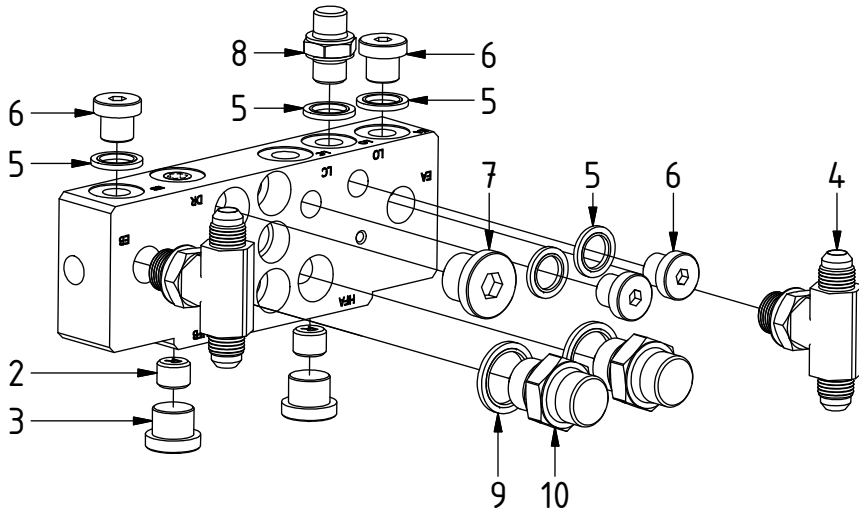

COVERSHEET

Planned document changes:

Briefly:

Correct part no for POS.15: 650102.

Plug POS.3 replaced by plug 7001657 used with 3/8" Tredo.

Document changes:

Date:	Change:	Rev. after change:
2021-04-27	Grab hoses and spare parts updated. EC-Oil added.	E
2018-06-19	Layout/irrelevant.	D
2018-05-02	Solution for Extra updated.	C
2017-09-29	Quick hitch replaced. Screws for Extra block ECHF corrected. Coversheet added.	B

EC214 - QS60 GR10

POS	DESCRIPTION	PART	QTY	COMMENTS
1	See p.3 connection block config.			
12	Quick hitch QS60 GR10 EC214 Compl.	1043453	1	Grab adapter included
13	Grease the ring			
14	O-ring 249,3x5,7	712424	1	
15	Feather Key	650101	6	
16	Screw MC6S 16x90	610530	18	Torque: 333Nm
17	Torque tighten quick hitch to rotator frame, six holes. Rotate to access the remaining holes			
18	Pipe plug M30x1,5	650410	6	Part of rotator frame assembly
31	O-ring 6,07x1,78	712422	2	Part of rotator frame assembly
32	O-ring 12,42x1,78	710973	4	Part of rotator frame assembly
33	O-ring 15,6x1,78	710912	1	Part of rotator frame assembly
34	Connection block ECHF	1028391	1	Part of rotator frame assembly
35	Washer NL10	611041	2	Part of rotator frame assembly
36	Screw MC6S 10x50	610457	2	Part of rotator frame assembly

Standard:

POS	DESCRIPTION	PART	QTY	COMMENTS
2	Pipe plug 1/4"	711508	2	Loctite 5400
3	Plug 3/8"	711504	2	
4	Adapter 403-04-06	712224	2	
5	Washer GBR04 1/4	710702	15	QTY: 4 part of Grab adapter
6	Plug 1/4"	711505	4	
7	Plug 1/2"	711500	1	QTY: 3 for Without Extra
8	Adapter 138-04-29 (1/4")	710135	6	QTY: 4 part of Grab adapter
9	Sealing washer 1/2"	710704	4	QTY: 3 for EC-Oil
10	Adapter 136-08-08 (1/2")	710108	2	QTY: 3 for EC-Oil
11	Adapter 90° 1/2"	710156	1	