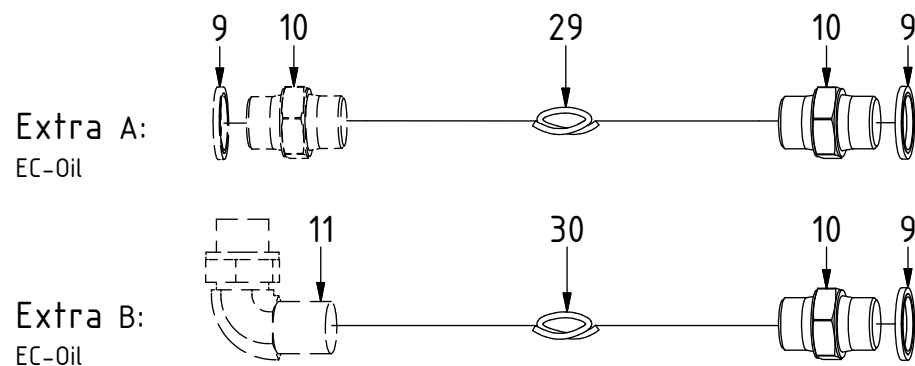

EC214 - QS60 GR10

POS	DESCRIPTION	PART	QTY	COMMENTS
1	See p.3 connection block config.			
12	Quick hitch QS60 GR10 EC214 Compl.	1043453	1	Grab adapter included
13	Grease the ring			
14	O-ring 249,3x5,7	712424	1	
15	Feather Key	650101	6	
16	Screw MC6S 16x90	610530	18	Torque: 333Nm
17	Torque tighten quick hitch to rotator frame, six holes. Rotate to access the remaining holes			
18	Pipe plug M30x1,5	650410	6	Part of rotator frame assembly
31	O-ring 6,07x1,78	712422	2	Part of rotator frame assembly
32	O-ring 12,42x1,78	710973	4	Part of rotator frame assembly
33	O-ring 15,6x1,78	710912	1	Part of rotator frame assembly
34	Connection block ECHF	1028391	1	Part of rotator frame assembly
35	Washer NL10	611041	2	Part of rotator frame assembly
36	Screw MC6S 10x50	610457	2	Part of rotator frame assembly

EC-Oil:

EC214 - QS60 GR10

POS	DESCRIPTION	PART	QTY	COMMENTS
4	Adapter 403-04-06	712224	2	
5	Washer GBR04 1/4	710702	15	QTY: 4 part of Grab adapter
8	Adapter 138-04-29 (1/4")	710135	6	QTY: 4 part of Grab adapter
9	Sealing washer 1/2"	710704	4	QTY: 3 for EC-Oil
10	Adapter 136-08-08 (1/2")	710108	2	QTY: 3 for EC-Oil
19	Hose Lock Short	742801	1	
20	Banjobolt 1/4"	710271	2	
21	Hose Lock Long	742802	1	
22	Hose Grab Long		2	CC360/KL300
23	Hose Grab Short	740103	2	
24	Hose Extra	742350	2	
25	Adapter 1260-08-45	710263	2	
26	Bulkhead adapter nut 1/2"	710254	2	
27	Quick coupling 1/2"	790115	2	
28	Dust protection 1/2"	790121	2	

See instruction, Standard components

EC214 - QS60 GR10

EC-Oil

POS	DESCRIPTION	PART	QTY	COMMENTS
9	Sealing washer 1/2"	710704	4	QTY: 3 for EC-Oil
10	Adapter 136-08-08 (1/2")	710108	2	QTY: 3 for EC-Oil
11	Adapter 90° 1/2"	710156	1	
29	Hose Extra (EC-Oil) A	742350	1	
30	Hose Extra (EC-Oil) B	7000013	1	