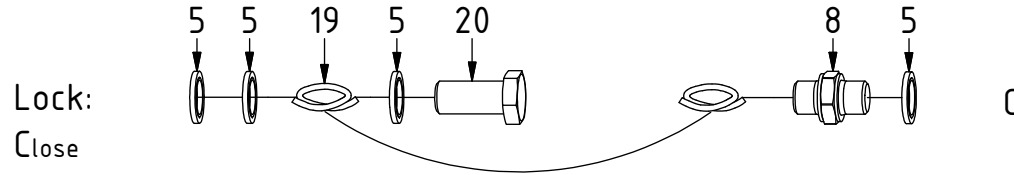

EC214 - QS60 GR10

POS	DESCRIPTION	PART	QTY	COMMENTS
4	Adapter 403-04-06	712224	2	
5	Washer GBR04 1/4	710702	15	QTY: 4 part of Grab adapter
8	Adapter 138-04-29 (1/4")	710135	6	QTY: 4 part of Grab adapter
9	Sealing washer 1/2"	710704	4	QTY: 3 for EC-Oil
10	Adapter 136-08-08 (1/2")	710108	2	QTY: 3 for EC-Oil
19	Hose Lock Short	742801	1	
20	Banjobolt 1/4"	710271	2	
21	Hose Lock Long	742802	1	
22	Hose Grab Long		2	CC360/KL300
23	Hose Grab Short	740103	2	
24	Hose Extra	742350	2	
25	Adapter 1260-08-45	710263	2	
26	Bulkhead adapter nut 1/2"	710254	2	
27	Quick coupling 1/2"	790115	2	
28	Dust protection 1/2"	790121	2	

See instruction, Standard components