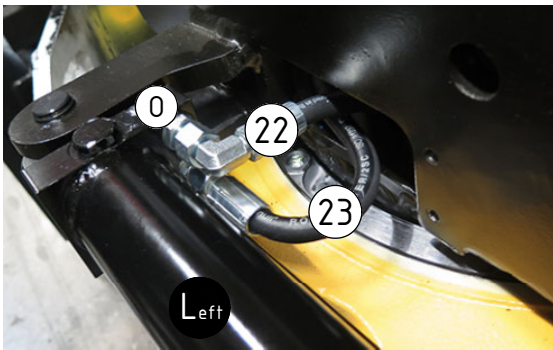

A
B

EC214 - QS60 GR10

POS	DESCRIPTION	PART	QTY	COMMENTS
19	Hose Lock Short	742801	1	
21	Hose Lock Long	742802	1	
22	Hose Grab Long		2	CC360/KL300
23	Hose Grab Short	740103	2	
24	Hose Extra	742350	2	
29	Hose Extra (EC-Oil) A	742350	1	
30	Hose Extra (EC-Oil) B	7000013	1	

Standard:

EC-Oil:

Related spare parts

Used until 2019-05

Used until 2018-02

1029206 replaced by POS.12 from 2017-07

POS	DESCRIPTION	PART	QTY	COMMENTS
12	Quick hitch QS60 GR10 EC214 Compl.	1043453	1	Grab adapter included
22	Hose Grab Long		2	CC360/KL300
23	Hose Grab Short	740103	2	
24	Hose Extra	742350	2	
35	Washer NL10	611041	2	Part of rotator frame assembly
37	Hose Grab Long	7000298	2	Replaced by POS.22 from 2019-05
38	Hose Grab Short	7000297	2	Replaced by POS.23 from 2019-05
39	Washer GBR06 3/8	710703	6	Used until 2019-05
40	Banjobolt extended 3/8"	710273	2	Used until 2019-05
41	O-ring 20,35x1,78 70 shore	710974	4	Used until 2018-02
42	Shim block 5mm ECHF	1035711	1	Used until 2018-02
43	Extra block 3/4" ECHF	1031934	1	Used until 2018-02
44	Screw MC6S 10x90	610465	1	Used until 2018-02
45	Screw MC6S 5x60	610409	2	Used until 2018-02 Torque: 9,7Nm
46	Plug 3/4"	711532	2	Used until 2018-02
47	Sealing washer 3/4"	710706	2	Used until 2018-02
48	Adapter 135-08-12 (1/2"-3/4")	710109	2	Used until 2018-02
49	Hose Extra	7000299	2	Replaced by POS.24 from 2018-02