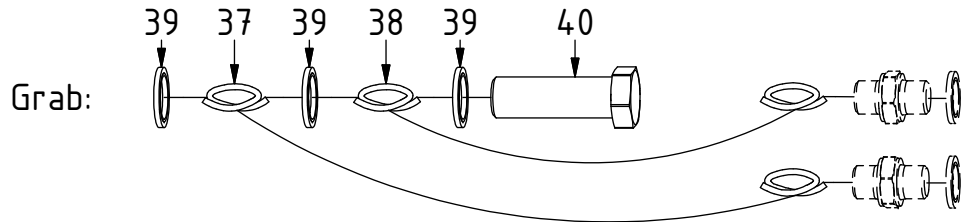

EC214 - QS60 GR10

POS	DESCRIPTION	PART	QTY	COMMENTS
1	See p.3 connection block config.			
12	Quick hitch QS60 GR10 EC214 Compl.	1043453	1	Grab adapter included
13	Grease the ring			
14	O-ring 249,3x5,7	712424	1	
15	Feather Key	650101	6	
16	Screw MC6S 16x90	610530	18	Torque: 333Nm
17	Torque tighten quick hitch to rotator frame, six holes. Rotate to access the remaining holes			
18	Pipe plug M30x1,5	650410	6	Part of rotator frame assembly
31	O-ring 6,07x1,78	712422	2	Part of rotator frame assembly
32	O-ring 12,42x1,78	710973	4	Part of rotator frame assembly
33	O-ring 15,6x1,78	710912	1	Part of rotator frame assembly
34	Connection block ECHF	1028391	1	Part of rotator frame assembly
35	Washer NL10	611041	2	Part of rotator frame assembly
36	Screw MC6S 10x50	610457	2	Part of rotator frame assembly

Standard:

EC-Oil:

Related spare parts

Used until 2019-05

Used until 2018-02

1029206 replaced by POS.12 from 2017-07

POS	DESCRIPTION	PART	QTY	COMMENTS
12	Quick hitch QS60 GR10 EC214 Compl.	1043453	1	Grab adapter included
22	Hose Grab Long		2	CC360/KL300
23	Hose Grab Short	740103	2	
24	Hose Extra	742350	2	
35	Washer NL10	611041	2	Part of rotator frame assembly
37	Hose Grab Long	7000298	2	Replaced by POS.22 from 2019-05
38	Hose Grab Short	7000297	2	Replaced by POS.23 from 2019-05
39	Washer GBR06 3/8	710703	6	Used until 2019-05
40	Banjobolt extended 3/8"	710273	2	Used until 2019-05
41	O-ring 20,35x1,78 70 shore	710974	4	Used until 2018-02
42	Shim block 5mm ECHF	1035711	1	Used until 2018-02
43	Extra block 3/4" ECHF	1031934	1	Used until 2018-02
44	Screw MC6S 10x90	610465	1	Used until 2018-02
45	Screw MC6S 5x60	610409	2	Used until 2018-02 Torque: 9,7Nm
46	Plug 3/4"	711532	2	Used until 2018-02
47	Sealing washer 3/4"	710706	2	Used until 2018-02
48	Adapter 135-08-12 (1/2"-3/4")	710109	2	Used until 2018-02
49	Hose Extra	7000299	2	Replaced by POS.24 from 2018-02