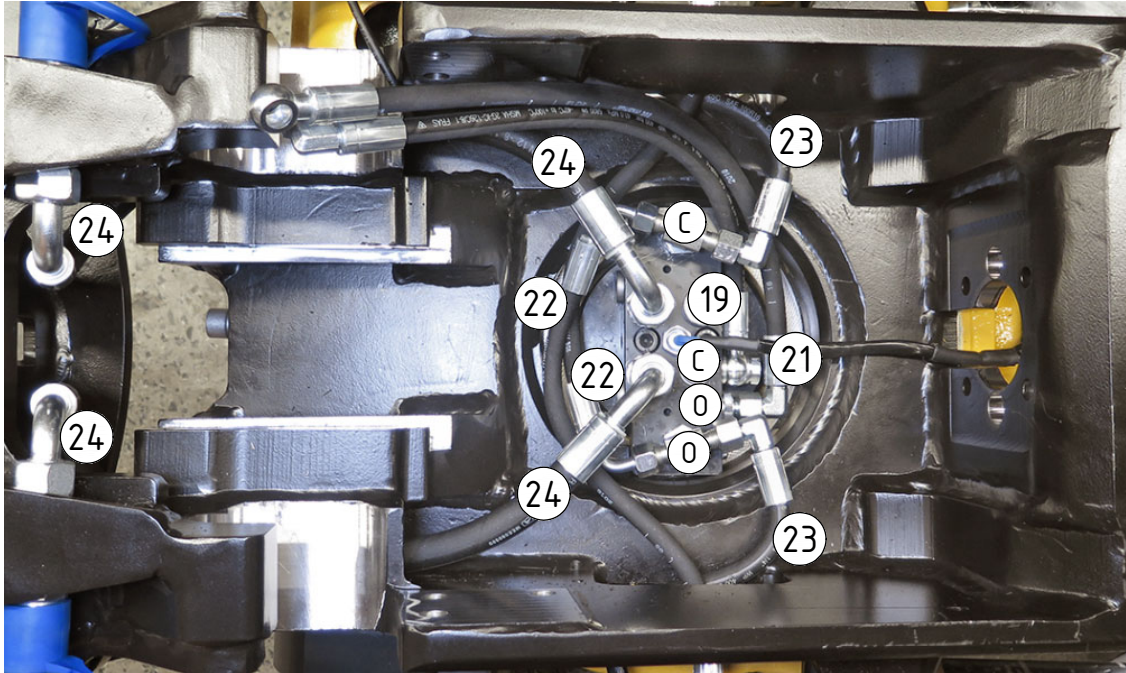

EC214 - QS60 GR10

POS	DESCRIPTION	PART	QTY	COMMENTS
1	See p.3 connection block config.			
12	Quick hitch QS60 GR10 EC214 Compl.	1043453	1	Grab adapter included
13	Grease the ring			
14	O-ring 249,3x5,7	712424	1	
15	Feather Key	650101	6	
16	Screw MC6S 16x90	610530	18	Torque: 333Nm
17	Torque tighten quick hitch to rotator frame, six holes. Rotate to access the remaining holes			
18	Pipe plug M30x1,5	650410	6	Part of rotator frame assembly
31	O-ring 6,07x1,78	712422	2	Part of rotator frame assembly
32	O-ring 12,42x1,78	710973	4	Part of rotator frame assembly
33	O-ring 15,6x1,78	710912	1	Part of rotator frame assembly
34	Connection block ECHF	1028391	1	Part of rotator frame assembly
35	Washer NL10	611041	2	Part of rotator frame assembly
36	Screw MC6S 10x50	610457	2	Part of rotator frame assembly

Standard:

EC-Oil:

Related spare parts

Used until 2019-05

Used until 2018-02

1029206 replaced by POS.12 from 2017-07

POS	DESCRIPTION	PART	QTY	COMMENTS
12	Quick hitch QS60 GR10 EC214 Compl.	1043453	1	Grab adapter included
22	Hose Grab Long		2	CC360/KL300
23	Hose Grab Short	740103	2	
24	Hose Extra	742350	2	
35	Washer NL10	611041	2	Part of rotator frame assembly
37	Hose Grab Long	7000298	2	Replaced by POS.22 from 2019-05
38	Hose Grab Short	7000297	2	Replaced by POS.23 from 2019-05
39	Washer GBR06 3/8	710703	6	Used until 2019-05
40	Banjobolt extended 3/8"	710273	2	Used until 2019-05
41	O-ring 20,35x1,78 70 shore	710974	4	Used until 2018-02
42	Shim block 5mm ECHF	1035711	1	Used until 2018-02
43	Extra block 3/4" ECHF	1031934	1	Used until 2018-02
44	Screw MC6S 10x90	610465	1	Used until 2018-02
45	Screw MC6S 5x60	610409	2	Used until 2018-02 Torque: 9,7Nm
46	Plug 3/4"	711532	2	Used until 2018-02
47	Sealing washer 3/4"	710706	2	Used until 2018-02
48	Adapter 135-08-12 (1/2"-3/4")	710109	2	Used until 2018-02
49	Hose Extra	7000299	2	Replaced by POS.24 from 2018-02