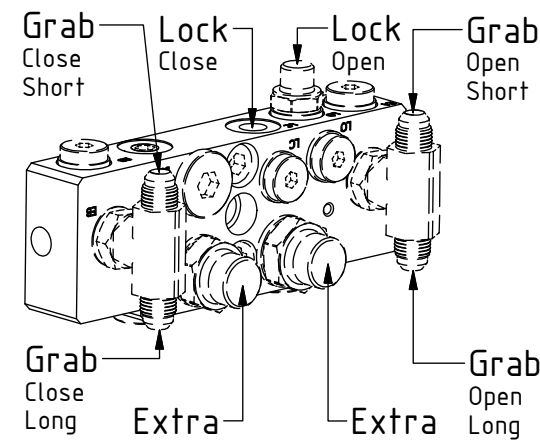

EC214 - QS60 GR10

POS	DESCRIPTION	PART	QTY	COMMENTS
1	See p.3 connection block config.			
12	Quick hitch QS60 GR10 EC214 Compl.	1043453	1	Grab adapter included
13	Grease the ring			
14	O-ring 249,3x5,7	712424	1	
15	Feather Key	650101	6	
16	Screw MC6S 16x90	610530	18	Torque: 333Nm
17	Torque tighten quick hitch to rotator frame, six holes. Rotate to access the remaining holes			
18	Pipe plug M30x1,5	650410	6	Part of rotator frame assembly
31	O-ring 6,07x1,78	712422	2	Part of rotator frame assembly
32	O-ring 12,42x1,78	710973	4	Part of rotator frame assembly
33	O-ring 15,6x1,78	710912	1	Part of rotator frame assembly
34	Connection block ECHF	1028391	1	Part of rotator frame assembly
35	Washer NL10	611041	2	Part of rotator frame assembly
36	Screw MC6S 10x50	610457	2	Part of rotator frame assembly

Standard:

POS	DESCRIPTION	PART	QTY	COMMENTS
2	Pipe plug 1/4"	711508	2	Loctite 5400
3	Plug 3/8"	711504	2	
4	Adapter 403-04-06	712224	2	
5	Washer GBR04 1/4	710702	15	QTY: 4 part of Grab adapter
6	Plug 1/4"	711505	4	
7	Plug 1/2"	711500	1	QTY: 3 for Without Extra
8	Adapter 138-04-29 (1/4")	710135	6	QTY: 4 part of Grab adapter
9	Sealing washer 1/2"	710704	4	QTY: 3 for EC-Oil
10	Adapter 136-08-08 (1/2")	710108	2	QTY: 3 for EC-Oil
11	Adapter 90° 1/2"	710156	1	

EC-Oil:

EC214 - QS60 GR10

POS	DESCRIPTION	PART	QTY	COMMENTS
4	Adapter 403-04-06	712224	2	
5	Washer GBR04 1/4	710702	15	QTY: 4 part of Grab adapter
8	Adapter 138-04-29 (1/4")	710135	6	QTY: 4 part of Grab adapter
9	Sealing washer 1/2"	710704	4	QTY: 3 for EC-Oil
10	Adapter 136-08-08 (1/2")	710108	2	QTY: 3 for EC-Oil
19	Hose Lock Short	742801	1	
20	Banjobolt 1/4"	710271	2	
21	Hose Lock Long	742802	1	
22	Hose Grab Long		2	CC360/KL300
23	Hose Grab Short	740103	2	
24	Hose Extra	742350	2	
25	Adapter 1260-08-45	710263	2	
26	Bulkhead adapter nut 1/2"	710254	2	
27	Quick coupling 1/2"	790115	2	
28	Dust protection 1/2"	790121	2	