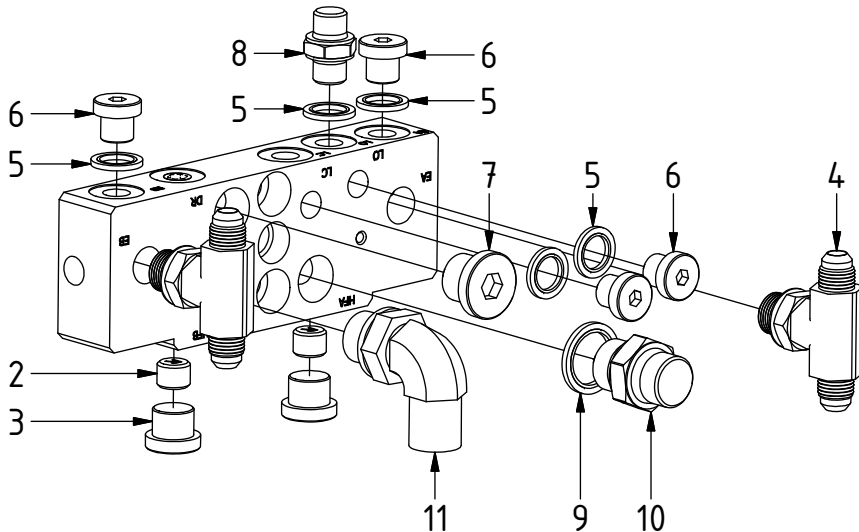

EC214 - QS60 GR10

POS	DESCRIPTION	PART	QTY	COMMENTS
1	See p.3 connection block config.			
12	Quick hitch QS60 GR10 EC214 Compl.	1043453	1	Grab adapter included
13	Grease the ring			
14	O-ring 249,3x5,7	712424	1	
15	Feather Key	650101	6	
16	Screw MC6S 16x90	610530	18	Torque: 333Nm
17	Torque tighten quick hitch to rotator frame, six holes. Rotate to access the remaining holes			
18	Pipe plug M30x1,5	650410	6	Part of rotator frame assembly
31	O-ring 6,07x1,78	712422	2	Part of rotator frame assembly
32	O-ring 12,42x1,78	710973	4	Part of rotator frame assembly
33	O-ring 15,6x1,78	710912	1	Part of rotator frame assembly
34	Connection block ECHF	1028391	1	Part of rotator frame assembly
35	Washer NL10	611041	2	Part of rotator frame assembly
36	Screw MC6S 10x50	610457	2	Part of rotator frame assembly

Standard:

POS	DESCRIPTION	PART	QTY	COMMENTS
2	Pipe plug 1/4"	711508	2	Loctite 5400
3	Plug 3/8"	711504	2	
4	Adapter 403-04-06	712224	2	
5	Washer GBR04 1/4	710702	15	QTY: 4 part of Grab adapter
6	Plug 1/4"	711505	4	
7	Plug 1/2"	711500	1	QTY: 3 for Without Extra
8	Adapter 138-04-29 (1/4")	710135	6	QTY: 4 part of Grab adapter
9	Sealing washer 1/2"	710704	4	QTY: 3 for EC-Oil
10	Adapter 136-08-08 (1/2")	710108	2	QTY: 3 for EC-Oil
11	Adapter 90° 1/2"	710156	1	

EC-Oil:

EC214 - QS60 GR10

POS	DESCRIPTION	PART	QTY	COMMENTS
4	Adapter 403-04-06	712224	2	
5	Washer GBR04 1/4	710702	15	QTY: 4 part of Grab adapter
8	Adapter 138-04-29 (1/4")	710135	6	QTY: 4 part of Grab adapter
9	Sealing washer 1/2"	710704	4	QTY: 3 for EC-Oil
10	Adapter 136-08-08 (1/2")	710108	2	QTY: 3 for EC-Oil
19	Hose Lock Short	742801	1	
20	Banjobolt 1/4"	710271	2	
21	Hose Lock Long	742802	1	
22	Hose Grab Long		2	CC360/KL300
23	Hose Grab Short	740103	2	
24	Hose Extra	742350	2	
25	Adapter 1260-08-45	710263	2	
26	Bulkhead adapter nut 1/2"	710254	2	
27	Quick coupling 1/2"	790115	2	
28	Dust protection 1/2"	790121	2	