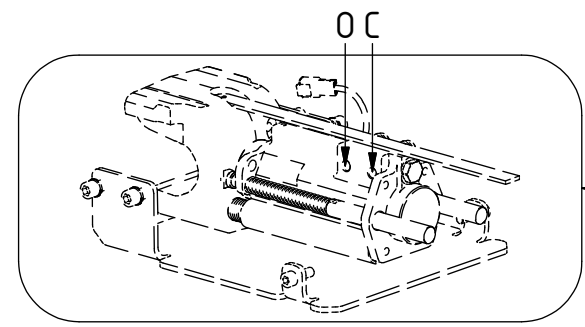

EC214 - QS60 GR10

POS	DESCRIPTION	PART	QTY	COMMENTS
1	See p.3 connection block config.			
12	Quick hitch QS60 GR10 EC214 Compl.	1043453	1	Grab adapter included
13	Grease the ring			
14	O-ring 249,3x5,7	712424	1	
15	Feather Key	650101	6	
16	Screw MC6S 16x90	610530	18	Torque: 333Nm
17	Torque tighten quick hitch to rotator frame, six holes. Rotate to access the remaining holes			
18	Pipe plug M30x1,5	650410	6	Part of rotator frame assembly
31	O-ring 6,07x1,78	712422	2	Part of rotator frame assembly
32	O-ring 12,42x1,78	710973	4	Part of rotator frame assembly
33	O-ring 15,6x1,78	710912	1	Part of rotator frame assembly
34	Connection block ECHF	1028391	1	Part of rotator frame assembly
35	Washer NL10	611041	2	Part of rotator frame assembly
36	Screw MC6S 10x50	610457	2	Part of rotator frame assembly

Standard:

POS	DESCRIPTION	PART	QTY	COMMENTS
2	Pipe plug 1/4"	711508	2	Loctite 5400
3	Plug 3/8"	711504	2	
4	Adapter 403-04-06	712224	2	
5	Washer GBR04 1/4	710702	15	QTY: 4 part of Grab adapter
6	Plug 1/4"	711505	4	
7	Plug 1/2"	711500	1	QTY: 3 for Without Extra
8	Adapter 138-04-29 (1/4")	710135	6	QTY: 4 part of Grab adapter
9	Sealing washer 1/2"	710704	4	QTY: 3 for EC-Oil
10	Adapter 136-08-08 (1/2")	710108	2	QTY: 3 for EC-Oil
11	Adapter 90° 1/2"	710156	1	

EC-Oil:

EC214 - QS60 GR10

POS	DESCRIPTION	PART	QTY	COMMENTS
4	Adapter 403-04-06	712224	2	
5	Washer GBR04 1/4	710702	15	QTY: 4 part of Grab adapter
8	Adapter 138-04-29 (1/4")	710135	6	QTY: 4 part of Grab adapter
9	Sealing washer 1/2"	710704	4	QTY: 3 for EC-Oil
10	Adapter 136-08-08 (1/2")	710108	2	QTY: 3 for EC-Oil
19	Hose Lock Short	742801	1	
20	Banjobolt 1/4"	710271	2	
21	Hose Lock Long	742802	1	
22	Hose Grab Long		2	CC360/KL300
23	Hose Grab Short	740103	2	
24	Hose Extra	742350	2	
25	Adapter 1260-08-45	710263	2	
26	Bulkhead adapter nut 1/2"	710254	2	
27	Quick coupling 1/2"	790115	2	
28	Dust protection 1/2"	790121	2	