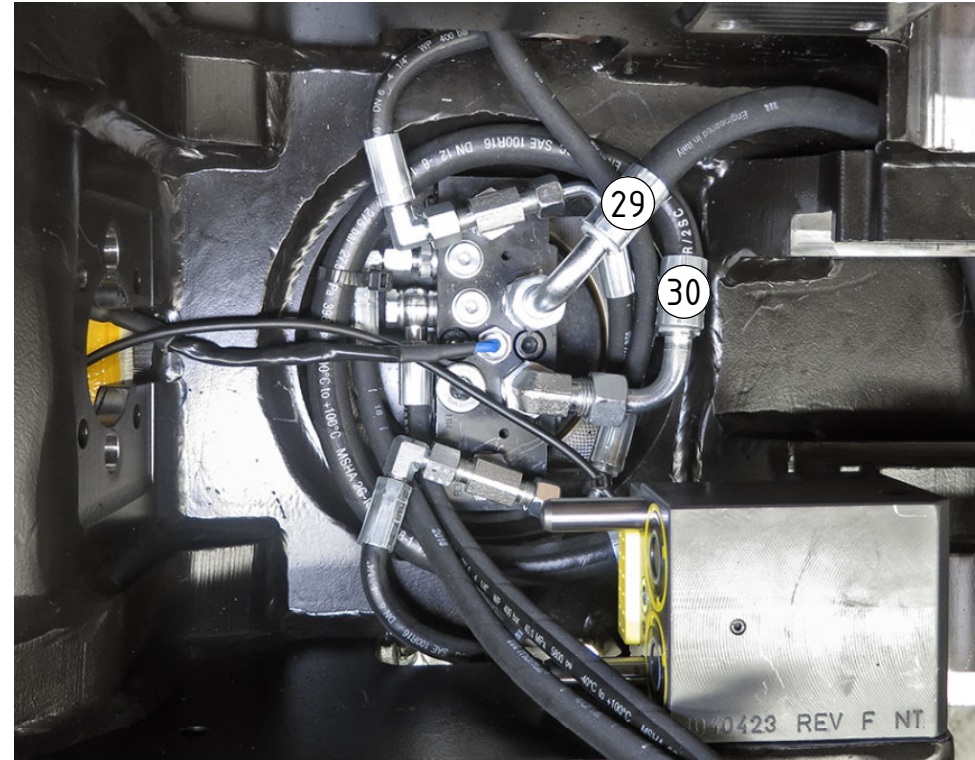

EC214 - QS60 GR10

POS	DESCRIPTION	PART	QTY	COMMENTS
1	See p.3 connection block config.			
12	Quick hitch QS60 GR10 EC214 Compl.	1043453	1	Grab adapter included
13	Grease the ring			
14	O-ring 249,3x5,7	712424	1	
15	Feather Key	650101	6	
16	Screw MC6S 16x90	610530	18	Torque: 333Nm
17	Torque tighten quick hitch to rotator frame, six holes. Rotate to access the remaining holes			
18	Pipe plug M30x1,5	650410	6	Part of rotator frame assembly
31	O-ring 6,07x1,78	712422	2	Part of rotator frame assembly
32	O-ring 12,42x1,78	710973	4	Part of rotator frame assembly
33	O-ring 15,6x1,78	710912	1	Part of rotator frame assembly
34	Connection block ECHF	1028391	1	Part of rotator frame assembly
35	Washer NL10	611041	2	Part of rotator frame assembly
36	Screw MC6S 10x50	610457	2	Part of rotator frame assembly

Standard:

EC-Oil:

Related spare parts

Used until 2019-05

Used until 2018-02

1029206 replaced by POS.12 from 2017-07

POS	DESCRIPTION	PART	QTY	COMMENTS
12	Quick hitch QS60 GR10 EC214 Compl.	1043453	1	Grab adapter included
22	Hose Grab Long		2	CC360/KL300
23	Hose Grab Short	740103	2	
24	Hose Extra	742350	2	
35	Washer NL10	611041	2	Part of rotator frame assembly
37	Hose Grab Long	7000298	2	Replaced by POS.22 from 2019-05
38	Hose Grab Short	7000297	2	Replaced by POS.23 from 2019-05
39	Washer GBR06 3/8	710703	6	Used until 2019-05
40	Banjobolt extended 3/8"	710273	2	Used until 2019-05
41	O-ring 20,35x1,78 70 shore	710974	4	Used until 2018-02
42	Shim block 5mm ECHF	1035711	1	Used until 2018-02
43	Extra block 3/4" ECHF	1031934	1	Used until 2018-02
44	Screw MC6S 10x90	610465	1	Used until 2018-02
45	Screw MC6S 5x60	610409	2	Used until 2018-02 Torque: 9,7Nm
46	Plug 3/4"	711532	2	Used until 2018-02
47	Sealing washer 3/4"	710706	2	Used until 2018-02
48	Adapter 135-08-12 (1/2"-3/4")	710109	2	Used until 2018-02
49	Hose Extra	7000299	2	Replaced by POS.24 from 2018-02