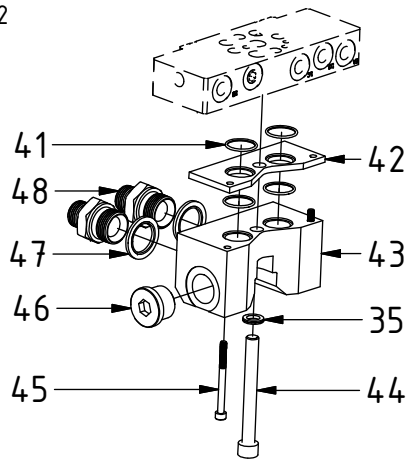

EC214 - QS60 GR10

POS	DESCRIPTION	PART	QTY	COMMENTS
1	See p.3 connection block config.			
12	Quick hitch QS60 GR10 EC214 Compl.	1043453	1	Grab adapter included
13	Grease the ring			
14	O-ring 249,3x5,7	712424	1	
15	Feather Key	650101	6	
16	Screw MC6S 16x90	610530	18	Torque: 333Nm
17	Torque tighten quick hitch to rotator frame, six holes. Rotate to access the remaining holes			
18	Pipe plug M30x1,5	650410	6	Part of rotator frame assembly
31	O-ring 6,07x1,78	712422	2	Part of rotator frame assembly
32	O-ring 12,42x1,78	710973	4	Part of rotator frame assembly
33	O-ring 15,6x1,78	710912	1	Part of rotator frame assembly
34	Connection block ECHF	1028391	1	Part of rotator frame assembly
35	Washer NL10	611041	2	Part of rotator frame assembly
36	Screw MC6S 10x50	610457	2	Part of rotator frame assembly

Standard:

EC-Oil:

Related spare parts

Used until 2019-05

Used until 2018-02

1029206 replaced by POS.12 from 2017-07

POS	DESCRIPTION	PART	QTY	COMMENTS
12	Quick hitch QS60 GR10 EC214 Compl.	1043453	1	Grab adapter included
22	Hose Grab Long		2	CC360/KL300
23	Hose Grab Short	740103	2	
24	Hose Extra	742350	2	
35	Washer NL10	611041	2	Part of rotator frame assembly
37	Hose Grab Long	7000298	2	Replaced by POS.22 from 2019-05
38	Hose Grab Short	7000297	2	Replaced by POS.23 from 2019-05
39	Washer GBR06 3/8	710703	6	Used until 2019-05
40	Banjobolt extended 3/8"	710273	2	Used until 2019-05
41	O-ring 20,35x1,78 70 shore	710974	4	Used until 2018-02
42	Shim block 5mm ECHF	1035711	1	Used until 2018-02
43	Extra block 3/4" ECHF	1031934	1	Used until 2018-02
44	Screw MC6S 10x90	610465	1	Used until 2018-02
45	Screw MC6S 5x60	610409	2	Used until 2018-02 Torque: 9,7Nm
46	Plug 3/4"	711532	2	Used until 2018-02
47	Sealing washer 3/4"	710706	2	Used until 2018-02
48	Adapter 135-08-12 (1/2"-3/4")	710109	2	Used until 2018-02
49	Hose Extra	7000299	2	Replaced by POS.24 from 2018-02