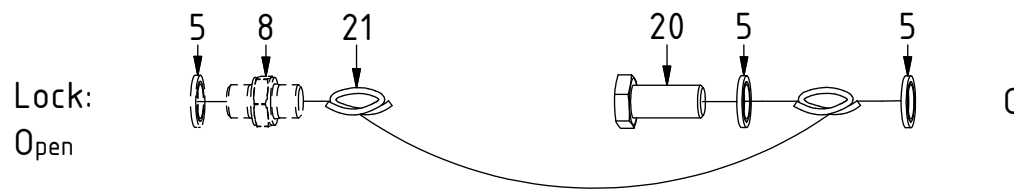

EC214 - QS60 GR10

POS	DESCRIPTION	PART	QTY	COMMENTS
4	Adapter 403-04-06	712224	2	
5	Washer GBR04 1/4	710702	15	QTY: 4 part of Grab adapter
8	Adapter 138-04-29 (1/4")	710135	6	QTY: 4 part of Grab adapter
9	Sealing washer 1/2"	710704	4	QTY: 3 for EC-Oil
10	Adapter 136-08-08 (1/2")	710108	2	QTY: 3 for EC-Oil
19	Hose Lock Short	742801	1	
20	Banjobolt 1/4"	710271	2	
21	Hose Lock Long	742802	1	
22	Hose Grab Long		2	CC360/KL300
23	Hose Grab Short	740103	2	
24	Hose Extra	742350	2	
25	Adapter 1260-08-45	710263	2	
26	Bulkhead adapter nut 1/2"	710254	2	
27	Quick coupling 1/2"	790115	2	
28	Dust protection 1/2"	790121	2	

See instruction, Standard components