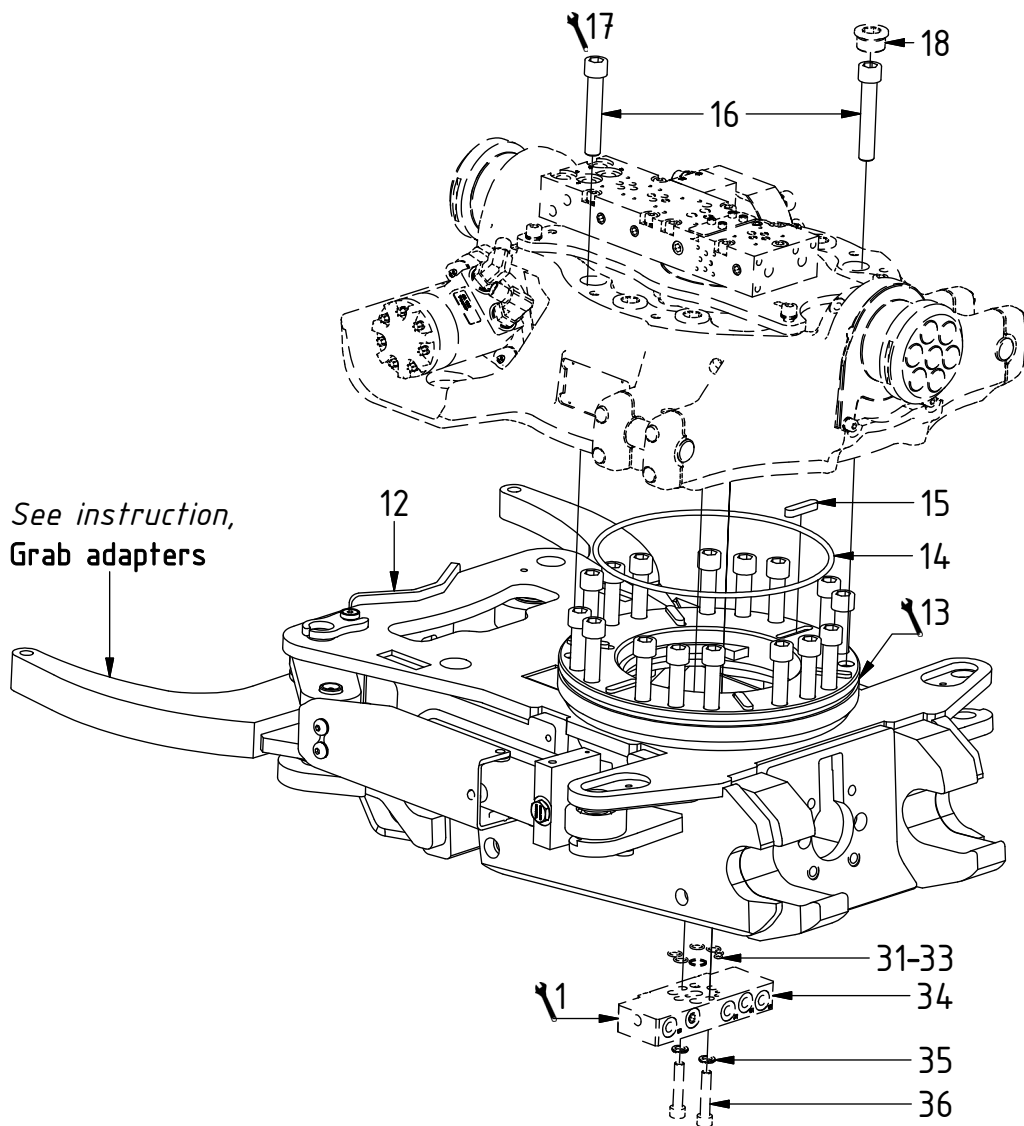

COVERSHEET

Planned document changes:

Briefly:

Correct part no for POS.15: 650102.

Plug POS.3 replaced by plug 7001657 used with 3/8" Tredo.

Document changes:

Date:	Change:	Rev. after change:
2021-04-27	Grab hoses and spare parts updated. EC-Oil added.	E
2018-06-19	Layout/irrelevant.	D
2018-05-02	Solution for Extra updated.	C
2017-09-29	Quick hitch replaced. Screws for Extra block ECHF corrected. Coversheet added.	B

EC214 - QS60 GR10

POS	DESCRIPTION	PART	QTY	COMMENTS
1	See p.3 connection block config.			
12	Quick hitch QS60 GR10 EC214 Compl.	1043453	1	Grab adapter included
13	Grease the ring			
14	O-ring 249,3x5,7	712424	1	
15	Feather Key	650101	6	
16	Screw MC6S 16x90	610530	18	Torque: 333Nm
17	Torque tighten quick hitch to rotator frame, six holes. Rotate to access the remaining holes			
18	Pipe plug M30x1,5	650410	6	Part of rotator frame assembly
31	O-ring 6,07x1,78	712422	2	Part of rotator frame assembly
32	O-ring 12,42x1,78	710973	4	Part of rotator frame assembly
33	O-ring 15,6x1,78	710912	1	Part of rotator frame assembly
34	Connection block ECHF	1028391	1	Part of rotator frame assembly
35	Washer NL10	611041	2	Part of rotator frame assembly
36	Screw MC6S 10x50	610457	2	Part of rotator frame assembly

Standard:

POS	DESCRIPTION	PART	QTY	COMMENTS
2	Pipe plug 1/4"	711508	2	Loctite 5400
3	Plug 3/8"	711504	2	
4	Adapter 403-04-06	712224	2	
5	Washer GBR04 1/4	710702	15	QTY: 4 part of Grab adapter
6	Plug 1/4"	711505	4	
7	Plug 1/2"	711500	1	QTY: 3 for Without Extra
8	Adapter 138-04-29 (1/4")	710135	6	QTY: 4 part of Grab adapter
9	Sealing washer 1/2"	710704	4	QTY: 3 for EC-Oil
10	Adapter 136-08-08 (1/2")	710108	2	QTY: 3 for EC-Oil
11	Adapter 90° 1/2"	710156	1	