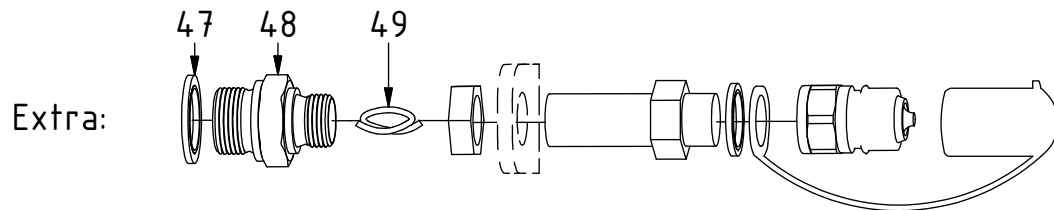

Standard:

EC-Oil:

Related spare parts

Used until 2019-05

Used until 2018-02

1029206 replaced by POS.12 from 2017-07

POS	DESCRIPTION	PART	QTY	COMMENTS
12	Quick hitch QS60 GR10 EC214 Compl.	1043453	1	Grab adapter included
22	Hose Grab Long		2	CC360/KL300
23	Hose Grab Short	740103	2	
24	Hose Extra	742350	2	
35	Washer NL10	611041	2	Part of rotator frame assembly
37	Hose Grab Long	7000298	2	Replaced by POS.22 from 2019-05
38	Hose Grab Short	7000297	2	Replaced by POS.23 from 2019-05
39	Washer GBR06 3/8	710703	6	Used until 2019-05
40	Banjobolt extended 3/8"	710273	2	Used until 2019-05
41	O-ring 20,35x1,78 70 shore	710974	4	Used until 2018-02
42	Shim block 5mm ECHF	1035711	1	Used until 2018-02
43	Extra block 3/4" ECHF	1031934	1	Used until 2018-02
44	Screw MC6S 10x90	610465	1	Used until 2018-02
45	Screw MC6S 5x60	610409	2	Used until 2018-02 Torque: 9,7Nm
46	Plug 3/4"	711532	2	Used until 2018-02
47	Sealing washer 3/4"	710706	2	Used until 2018-02
48	Adapter 135-08-12 (1/2"-3/4")	710109	2	Used until 2018-02
49	Hose Extra	7000299	2	Replaced by POS.24 from 2018-02