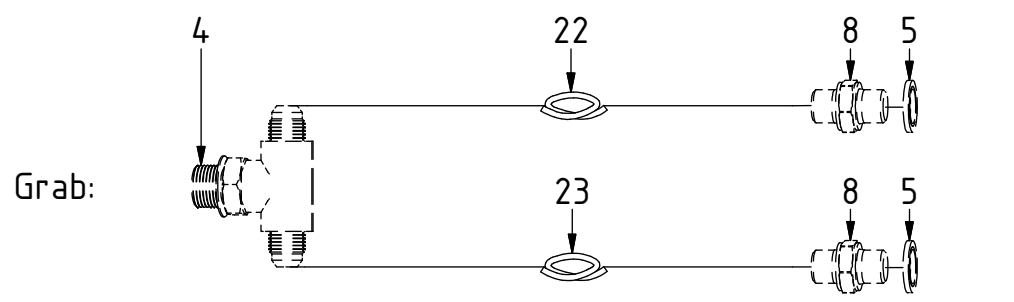

EC214 - QS60 GR10

POS	DESCRIPTION	PART	QTY	COMMENTS
1	See p.3 connection block config.			
12	Quick hitch QS60 GR10 EC214 Compl.	1043453	1	Grab adapter included
13	Grease the ring			
14	O-ring 249,3x5,7	712424	1	
15	Feather Key	650101	6	
16	Screw MC6S 16x90	610530	18	Torque: 333Nm
17	Torque tighten quick hitch to rotator frame, six holes. Rotate to access the remaining holes			
18	Pipe plug M30x1,5	650410	6	Part of rotator frame assembly
31	O-ring 6,07x1,78	712422	2	Part of rotator frame assembly
32	O-ring 12,42x1,78	710973	4	Part of rotator frame assembly
33	O-ring 15,6x1,78	710912	1	Part of rotator frame assembly
34	Connection block ECHF	1028391	1	Part of rotator frame assembly
35	Washer NL10	611041	2	Part of rotator frame assembly
36	Screw MC6S 10x50	610457	2	Part of rotator frame assembly

Standard:

POS	DESCRIPTION	PART	QTY	COMMENTS
2	Pipe plug 1/4"	711508	2	Loctite 5400
3	Plug 3/8"	711504	2	
4	Adapter 403-04-06	712224	2	
5	Washer GBR04 1/4	710702	15	QTY: 4 part of Grab adapter
6	Plug 1/4"	711505	4	
7	Plug 1/2"	711500	1	QTY: 3 for Without Extra
8	Adapter 138-04-29 (1/4")	710135	6	QTY: 4 part of Grab adapter
9	Sealing washer 1/2"	710704	4	QTY: 3 for EC-Oil
10	Adapter 136-08-08 (1/2")	710108	2	QTY: 3 for EC-Oil
11	Adapter 90° 1/2"	710156	1	

EC-Oil:

EC214 - QS60 GR10

POS	DESCRIPTION	PART	QTY	COMMENTS
4	Adapter 403-04-06	712224	2	
5	Washer GBR04 1/4	710702	15	QTY: 4 part of Grab adapter
8	Adapter 138-04-29 (1/4")	710135	6	QTY: 4 part of Grab adapter
9	Sealing washer 1/2"	710704	4	QTY: 3 for EC-Oil
10	Adapter 136-08-08 (1/2")	710108	2	QTY: 3 for EC-Oil
19	Hose Lock Short	742801	1	
20	Banjobolt 1/4"	710271	2	
21	Hose Lock Long	742802	1	
22	Hose Grab Long		2	CC360/KL300
23	Hose Grab Short	740103	2	
24	Hose Extra	742350	2	
25	Adapter 1260-08-45	710263	2	
26	Bulkhead adapter nut 1/2"	710254	2	
27	Quick coupling 1/2"	790115	2	
28	Dust protection 1/2"	790121	2	