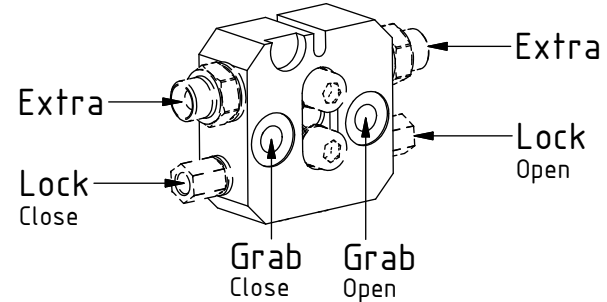

# EC206 - S40S GR05

POS	DESCRIPTION	PART	QTY	COMMENTS
1	Quick hitch S40S GR05 EC206	1061355	1	Grab adapter included
2	Feather Key	650102	6	
3	MC6S M14x90 12.9 ZFSHL	6000158	12	Torque: 217Nm
4	Valve block & swivel Complete w. slipring DTM	1031333	1	(POS.30-34 included) Part of control system See "Valve blocks & swivels"
5	See p.3 connection block config.			
30	O-ring 6,1x1,6	710954	2	
31	O-ring 9,25x1,78	710901	4	
32	Connection Block EC206	1016582	1	
33	Washer NL10	611041	6	
34	MC6S M10x50 12.9 Geomet	611515	2	

POS in order of assembly

# EC206 - S40S GR05

POS in order of assembly

POS	DESCRIPTION	PART	QTY	COMMENTS
8	Washer GBR02 1/8	710701	12	
9	Adapter 236-02-02	710129	2	
10	Washer GBR06 3/8	710703	4	
11	Adapter 136-06-06 (3/8")	710106	2	
13	Adapter 830-02-02 (1/8")	712212	2	
14	Banjo bolt 4451-02 (1/2")	710277	4	
15	Lock Hose C	7001325	1	
16	Lock Hose O	7001324	1	
17	Washer GBR04 1/4	710702	8	QTY: 4 part of Grab adapter
18	Hose Grab Inside C	7001482	1	
19	Hose Grab Inside O	7001465	1	
20	Banjo bolt 4451-04 (1/4")	710271	2	
21	Adapter 853-04-99 (1/4")	710184	1	
22	Adapter 851-04-04 (1/4")	7000883	1	
23	Hose Grab	742830	4	
24	Adapter 138-04-29 (1/4")	710135	4	Part of Grab adapter assembly
25	Hose Extra	742904	2	
26	Counternut 1270-06 (3/8")	710252	2	
27	Adapter 1260-06-43 (3/8")	710262	2	
28	Quick coupling 3/8"	790113	2	
29	Dust protection	790120	2	