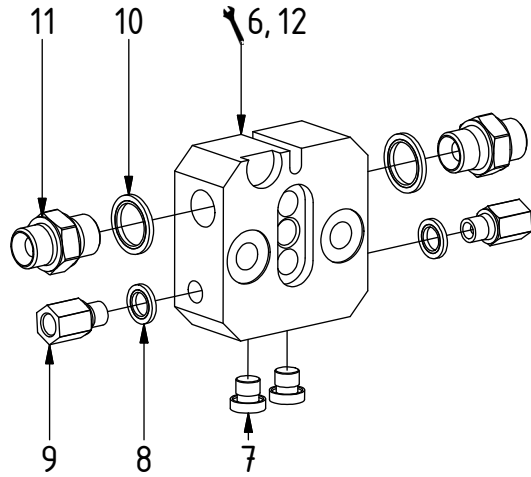

### Planned document changes:

**Briefly:**

Correct description POS.14: Banjo bolt 4451-02 (1/8").

# EC206 - S40S GR05

POS	DESCRIPTION	PART	QTY	COMMENTS
1	Quick hitch S40S GR05 EC206	1061355	1	Grab adapter included
2	Feather Key	650102	6	
3	MC6S M14x90 12.9 ZFSHL	6000158	12	Torque: 217Nm
4	Valve block & swivel Complete w. slipring DTM	1031333	1	(POS.30-34 included) Part of control system See "Valve blocks & swivels"
5	See p.3 connection block config.			
30	O-ring 6,1x1,6	710954	2	
31	O-ring 9,25x1,78	710901	4	
32	Connection Block EC206	1016582	1	
33	Washer NL10	611041	6	
34	MC6S M10x50 12.9 Geomet	611515	2	

# EC206 - S40S GR05

POS	DESCRIPTION	PART	QTY	COMMENTS
6	Disassemble connection block from swivel			
7	Plug 70125-02 (1/8")	711503	2	
8	Washer GBR02 1/8	710701	12	
9	Adapter 236-02-02	710129	2	
10	Washer GBR06 3/8	710703	4	
11	Adapter 136-06-06 (3/8")	710106	2	
12	Reassemble connection block to swivel			

# EC206 - S40S GR05

POS in order of assembly

POS	DESCRIPTION	PART	QTY	COMMENTS
8	Washer GBR02 1/8	710701	12	
9	Adapter 236-02-02	710129	2	
10	Washer GBR06 3/8	710703	4	
11	Adapter 136-06-06 (3/8")	710106	2	
13	Adapter 830-02-02 (1/8")	712212	2	
14	Banjo bolt 4451-02 (1/2")	710277	4	
15	Lock Hose C	7001325	1	
16	Lock Hose O	7001324	1	
17	Washer GBR04 1/4	710702	8	QTY: 4 part of Grab adapter
18	Hose Grab Inside C	7001482	1	
19	Hose Grab Inside O	7001465	1	
20	Banjo bolt 4451-04 (1/4")	710271	2	
21	Adapter 853-04-99 (1/4")	710184	1	
22	Adapter 851-04-04 (1/4")	7000883	1	
23	Hose Grab	742830	4	
24	Adapter 138-04-29 (1/4")	710135	4	Part of Grab adapter assembly
25	Hose Extra	742904	2	
26	Counternut 1270-06 (3/8")	710252	2	
27	Adapter 1260-06-43 (3/8")	710262	2	
28	Quick coupling 3/8"	790113	2	
29	Dust protection	790120	2	