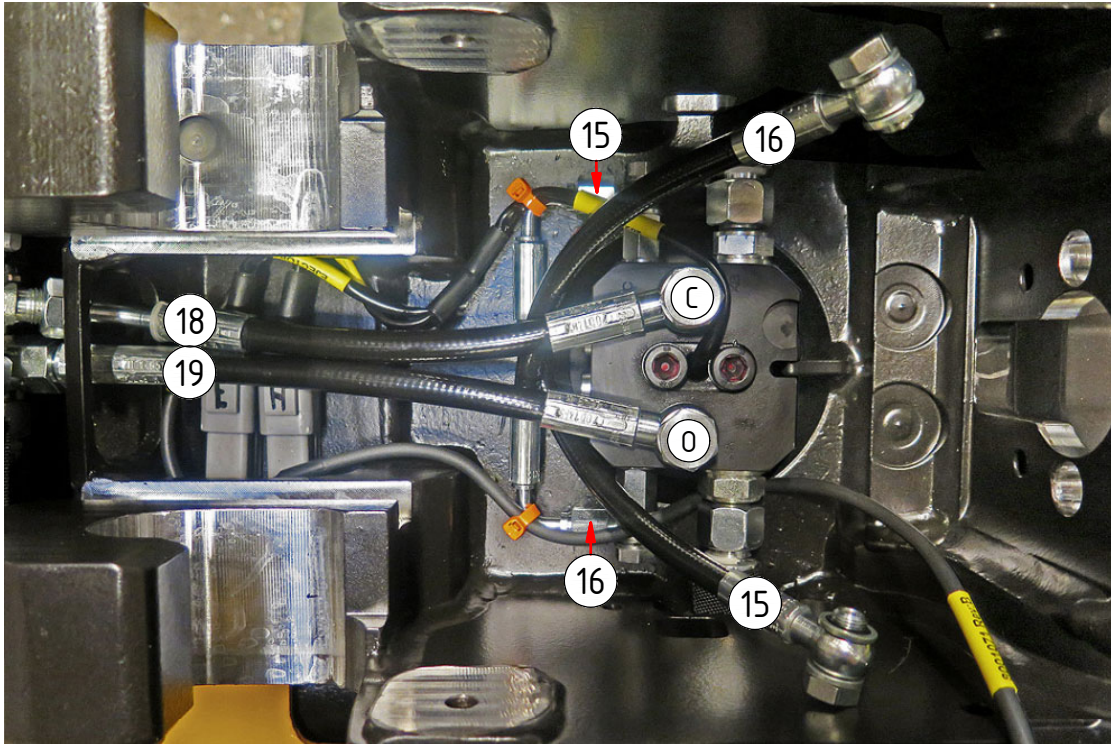

EC206 - S40S GR05

POS	DESCRIPTION	PART	QTY	COMMENTS
15	Lock Hose C	7001325	1	
16	Lock Hose O	7001324	1	
18	Hose Grab Inside C	7001482	1	
19	Hose Grab Inside O	7001465	1	
23	Hose Grab	742830	4	
25	Hose Extra	742904	2