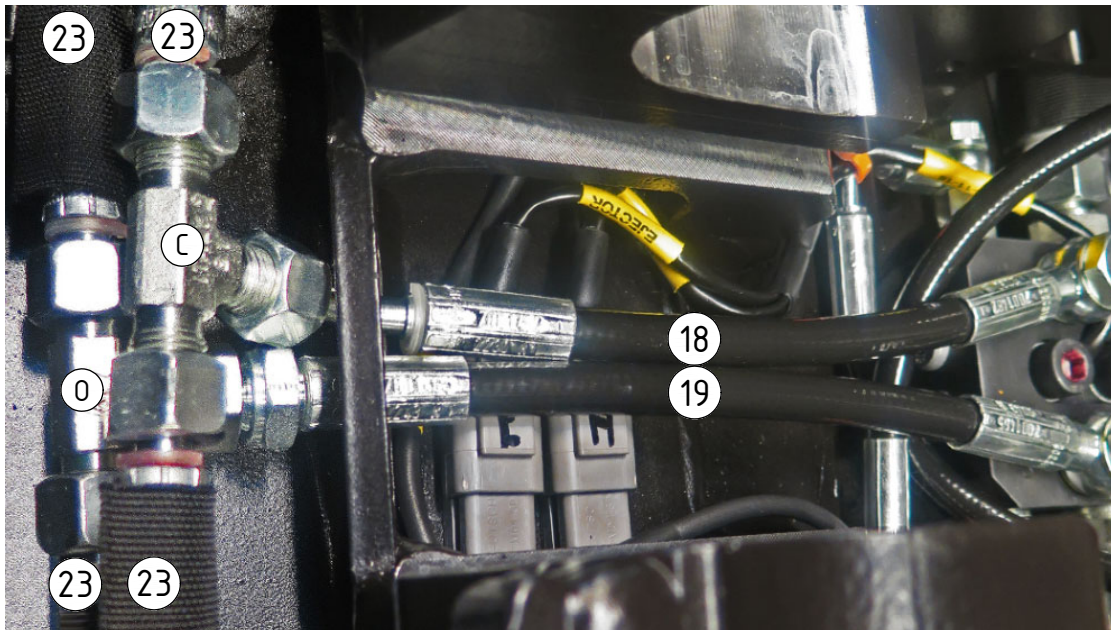

EC206 - S40S GR05

POS	DESCRIPTION	PART	QTY	COMMENTS
15	Lock Hose C	7001325	1	
16	Lock Hose O	7001324	1	
18	Hose Grab Inside C	7001482	1	
19	Hose Grab Inside O	7001465	1	
23	Hose Grab	742830	4	
25	Hose Extra	742904	2