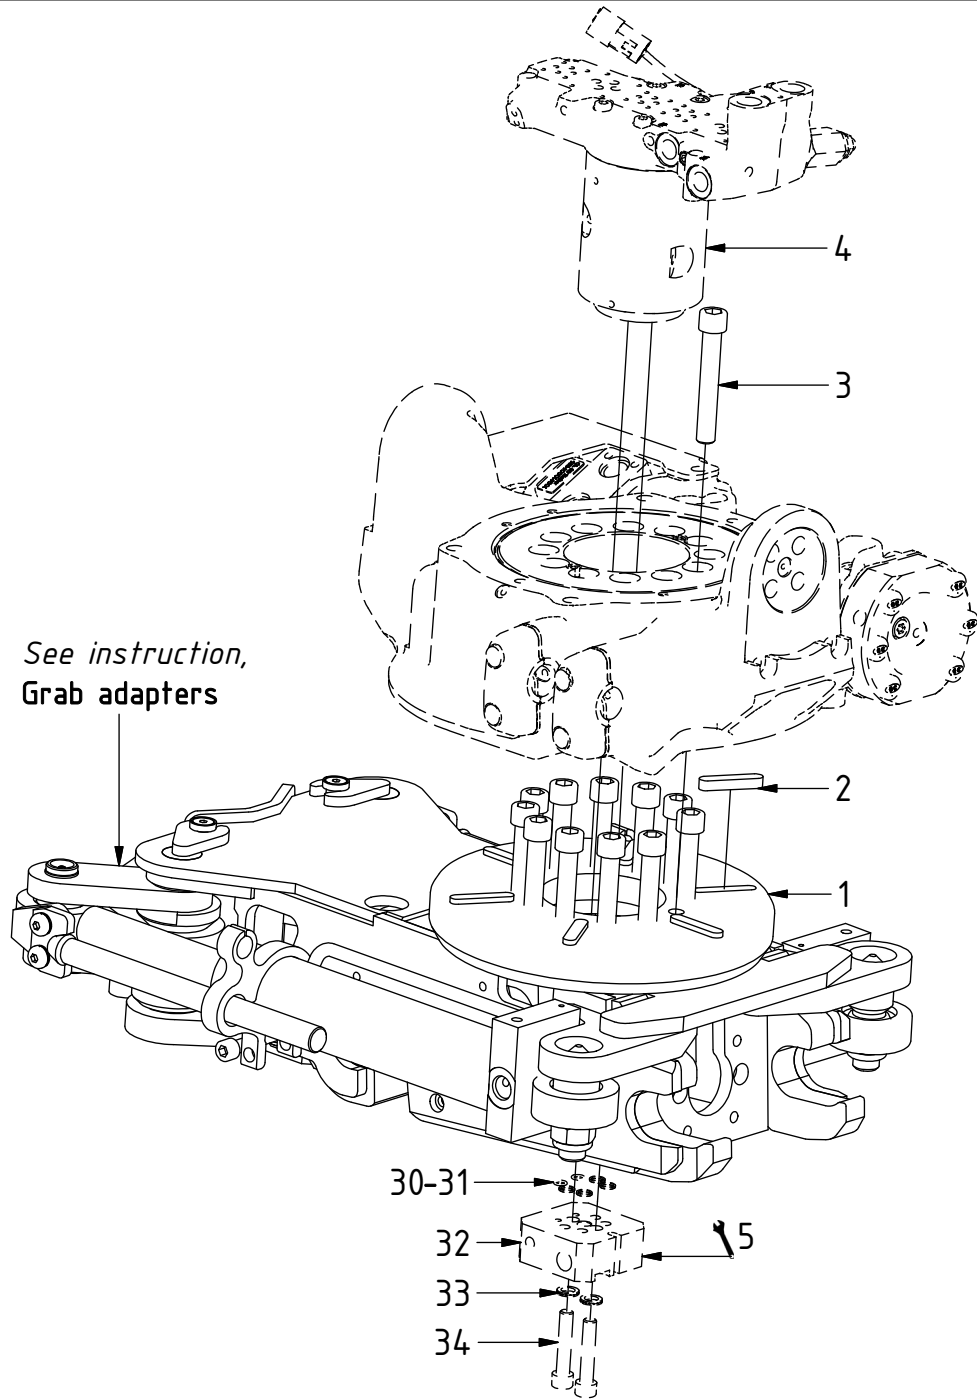

### Planned document changes:

**Briefly:**

Correct description POS.14: Banjo bolt 4451-02 (1/8").

# EC206 - S40S GR05

POS	DESCRIPTION	PART	QTY	COMMENTS
1	Quick hitch S40S GR05 EC206	1061355	1	Grab adapter included
2	Feather Key	650102	6	
3	MC6S M14x90 12.9 ZFSHL	6000158	12	Torque: 217Nm
4	Valve block & swivel Complete w. slipring DTM	1031333	1	(POS.30-34 included) Part of control system See "Valve blocks & swivels"
5	See p.3 connection block config.			
30	O-ring 6,1x1,6	710954	2	
31	O-ring 9,25x1,78	710901	4	
32	Connection Block EC206	1016582	1	
33	Washer NL10	611041	6	
34	MC6S M10x50 12.9 Geomet	611515	2	

# EC206 - S40S GR05

POS	DESCRIPTION	PART	QTY	COMMENTS
6	Disassemble connection block from swivel			
7	Plug 70125-02 (1/8")	711503	2	
8	Washer GBR02 1/8	710701	12	
9	Adapter 236-02-02	710129	2	
10	Washer GBR06 3/8	710703	4	
11	Adapter 136-06-06 (3/8")	710106	2	
12	Reassemble connection block to swivel			

# EC206 - S40S GR05

POS in order of assembly

POS	DESCRIPTION	PART	QTY	COMMENTS
8	Washer GBR02 1/8	710701	12	
9	Adapter 236-02-02	710129	2	
10	Washer GBR06 3/8	710703	4	
11	Adapter 136-06-06 (3/8")	710106	2	
13	Adapter 830-02-02 (1/8")	712212	2	
14	Banjo bolt 4451-02 (1/2")	710277	4	
15	Lock Hose C	7001325	1	
16	Lock Hose O	7001324	1	
17	Washer GBR04 1/4	710702	8	QTY: 4 part of Grab adapter
18	Hose Grab Inside C	7001482	1	
19	Hose Grab Inside O	7001465	1	
20	Banjo bolt 4451-04 (1/4")	710271	2	
21	Adapter 853-04-99 (1/4")	710184	1	
22	Adapter 851-04-04 (1/4")	7000883	1	
23	Hose Grab	742830	4	
24	Adapter 138-04-29 (1/4")	710135	4	Part of Grab adapter assembly
25	Hose Extra	742904	2	
26	Counternut 1270-06 (3/8")	710252	2	
27	Adapter 1260-06-43 (3/8")	710262	2	
28	Quick coupling 3/8"	790113	2	
29	Dust protection	790120	2	