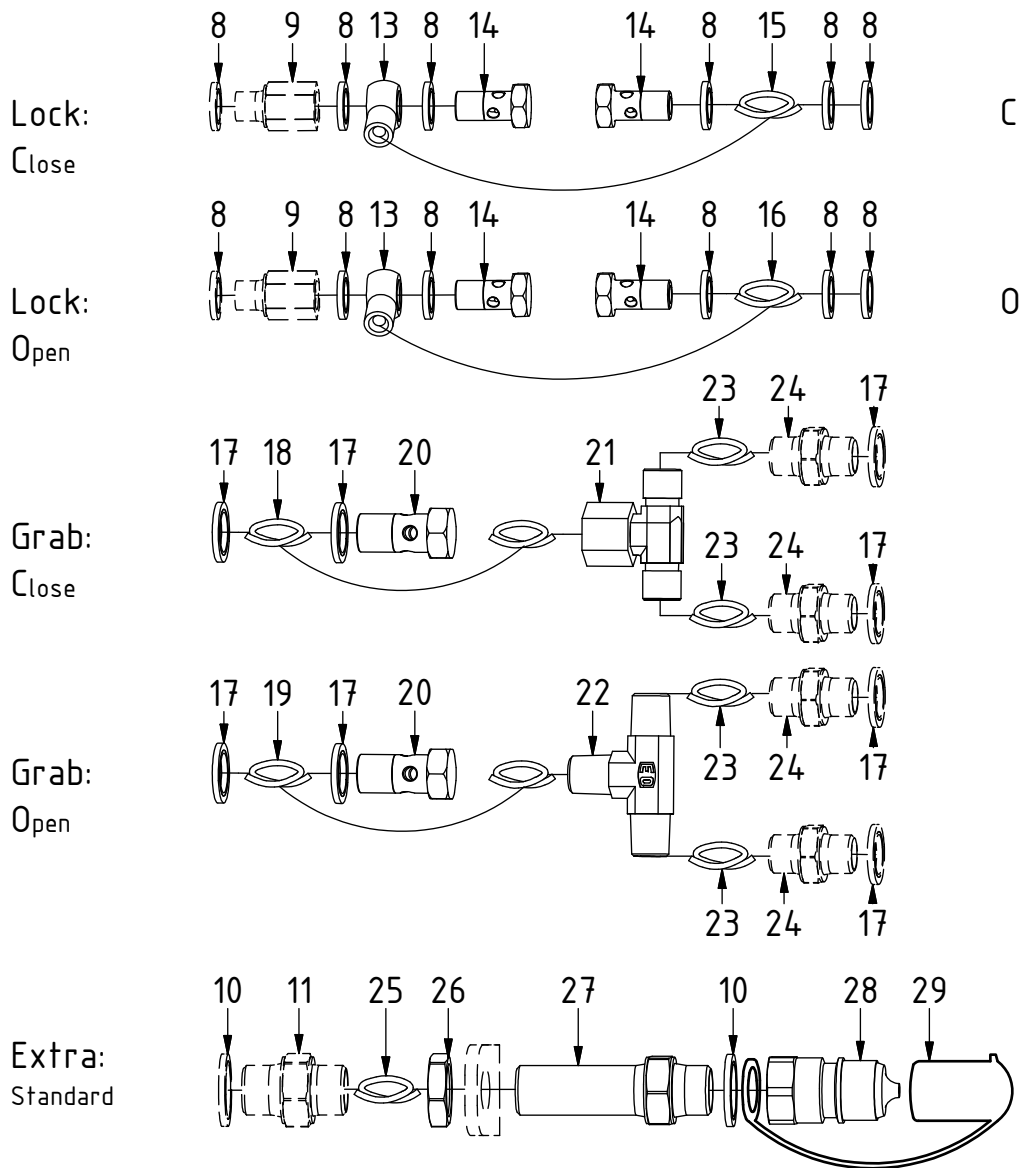

# EC206 - S40S GR05

POS	DESCRIPTION	PART	QTY	COMMENTS
1	Quick hitch S40S GR05 EC206	1061355	1	Grab adapter included
2	Feather Key	650102	6	
3	MC6S M14x90 12.9 ZFSHL	6000158	12	Torque: 217Nm
4	Valve block & swivel Complete w. slipring DTM	1031333	1	(POS.30-34 included) Part of control system See "Valve blocks & swivels"
5	See p.3 connection block config.			
30	O-ring 6,1x1,6	710954	2	
31	O-ring 9,25x1,78	710901	4	
32	Connection Block EC206	1016582	1	
33	Washer NL10	611041	6	
34	MC6S M10x50 12.9 Geomet	611515	2	

# EC206 - S40S GR05

POS	DESCRIPTION	PART	QTY	COMMENTS
6	Disassemble connection block from swivel			
7	Plug 70125-02 (1/8")	711503	2	
8	Washer GBR02 1/8	710701	12	
9	Adapter 236-02-02	710129	2	
10	Washer GBR06 3/8	710703	4	
11	Adapter 136-06-06 (3/8")	710106	2	
12	Reassemble connection block to swivel			

# EC206 - S40S GR05

POS in order of assembly

POS	DESCRIPTION	PART	QTY	COMMENTS
8	Washer GBR02 1/8	710701	12	
9	Adapter 236-02-02	710129	2	
10	Washer GBR06 3/8	710703	4	
11	Adapter 136-06-06 (3/8")	710106	2	
13	Adapter 830-02-02 (1/8")	712212	2	
14	Banjo bolt 4451-02 (1/2")	710277	4	
15	Lock Hose C	7001325	1	
16	Lock Hose O	7001324	1	
17	Washer GBR04 1/4	710702	8	QTY: 4 part of Grab adapter
18	Hose Grab Inside C	7001482	1	
19	Hose Grab Inside O	7001465	1	
20	Banjo bolt 4451-04 (1/4")	710271	2	
21	Adapter 853-04-99 (1/4")	710184	1	
22	Adapter 851-04-04 (1/4")	7000883	1	
23	Hose Grab	742830	4	
24	Adapter 138-04-29 (1/4")	710135	4	Part of Grab adapter assembly
25	Hose Extra	742904	2	
26	Counternut 1270-06 (3/8")	710252	2	
27	Adapter 1260-06-43 (3/8")	710262	2	
28	Quick coupling 3/8"	790113	2	
29	Dust protection	790120	2	

# EC206 - S40S GR05

POS	DESCRIPTION	PART	QTY	COMMENTS
15	Lock Hose C	7001325	1	
16	Lock Hose O	7001324	1	
18	Hose Grab Inside C	7001482	1	
19	Hose Grab Inside O	7001465	1	
23	Hose Grab	742830	4	
25	Hose Extra	742904	2	