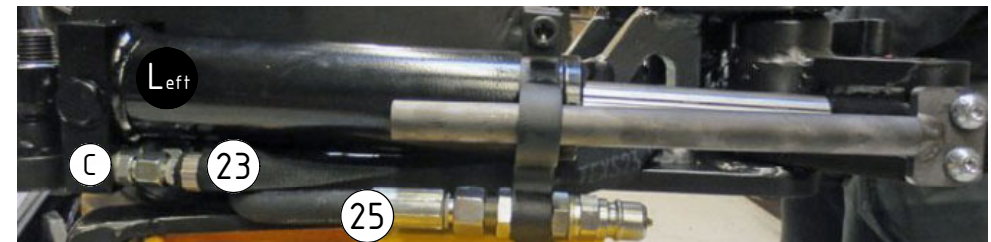

EC206 - S40S GR05

POS	DESCRIPTION	PART	QTY	COMMENTS
15	Lock Hose C	7001325	1	
16	Lock Hose O	7001324	1	
18	Hose Grab Inside C	7001482	1	
19	Hose Grab Inside O	7001465	1	
23	Hose Grab	742830	4	
25	Hose Extra	742904	2