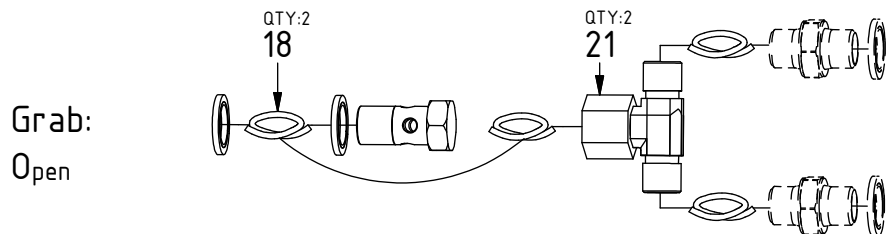

Related spare parts

POS	DESCRIPTION	PART	QTY	COMMENTS
18	Hose Grab Inside C	7001482	1	
19	Hose Grab Inside O	7001465	1	
21	Adapter 853-04-99 (1/4")	710184	1	
35	Hose Grab Inside	7001465	2	Replaced by POS.18-19 from 2021-01

Used during 2021-05

NB! Build start date from 2021-05-19 until 2021-05-31