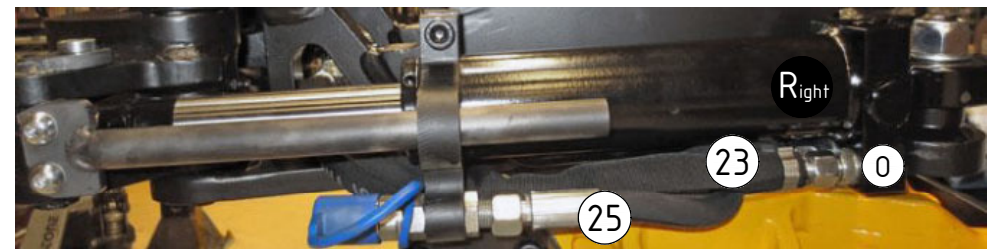

EC206 - S40S GR05

POS	DESCRIPTION	PART	QTY	COMMENTS
15	Lock Hose C	7001325	1	
16	Lock Hose O	7001324	1	
18	Hose Grab Inside C	7001482	1	
19	Hose Grab Inside O	7001465	1	
23	Hose Grab	742830	4	
25	Hose Extra	742904	2