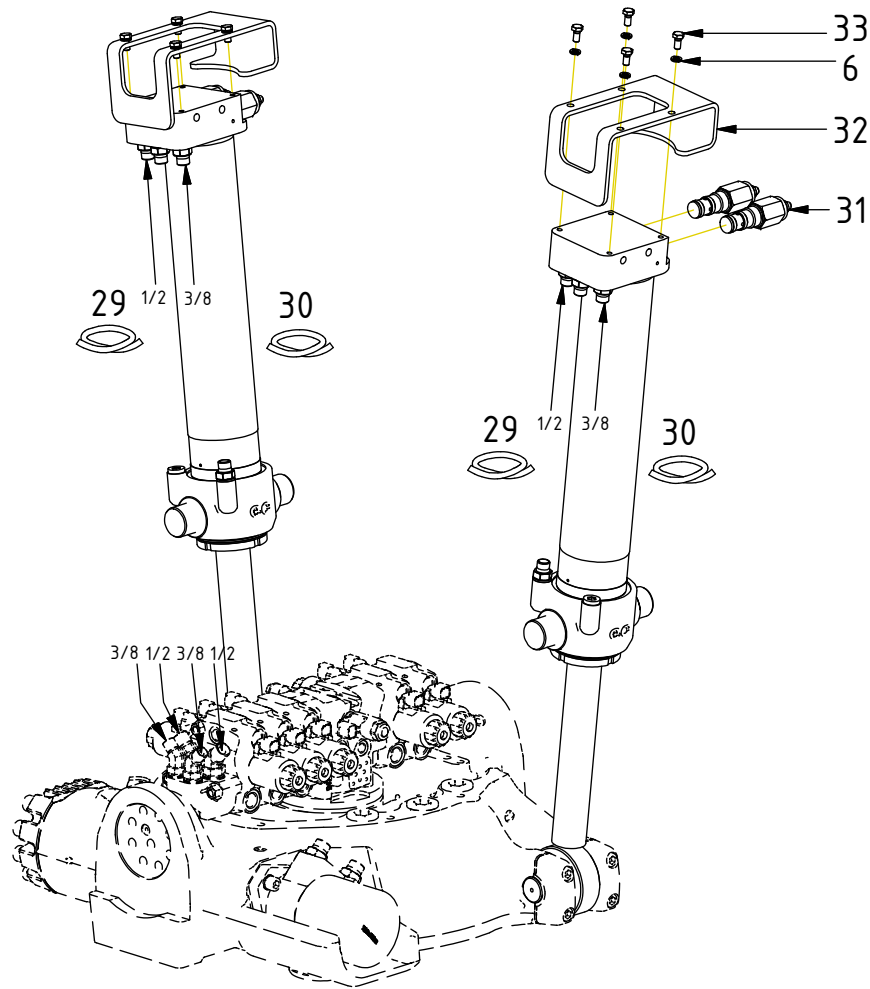

Dashed lines for overview, mounts
on other pages/assemblies.

POS	DESCRIPTION	PART	QTY	COMMENTS
1	Top part S70 EC326	1082486	1	(POS.2-3 incl.)
2	Seal PAK-130x140x7-L	1064208	1	NB! Face groove toward top part
3	Bushing WB802 100/105 L40	630320	2	
4	Shim tilt axle	1011244	1	Use as required
5	Tilt axial washer	1011238	1	
6	Washer NL 8mm	611040	10	
7	Screw MC6S M8x40 12.9 ZFSHL	6000145	2	
8	O-ring 9,92x2,62	710968	4	
9	Tilt axle EC226/EC326	1064205	2	
10	Screw MC6S M16x100 12.9 ZFSHL	6000156	26	Torque: 333Nm
11	Magnet spacer tilt axle	1064185	1	
12	Screw MC6S M4x14 8,8 FZB	610420	1	
13	Cover tiltaxle EC226/EC326 Cast	1065871	1	
14	Washer NL 12mm	611042	14	
15	Screw MC6S M12x20 12.9 ZFSHL	6000356	6	

POS	DESCRIPTION	PART	QTY	COMMENTS
8	O-ring 9,92x2,62	710968	4	
10	Screw MC6S M16x100 12.9 ZFSHL	6000156	26	Torque: 333Nm
14	Washer NL 12mm	611042	14	
16	Tilt cylinder EC226/EC326	1072285	2	
17	Yoke cast lube free Complete	1017151	4	(POS.18-19 incl.)
18	Bushing 40/50/55/5-30	631001	4	
19	Cylindrical pin \varnothing 20x50	650211	4	
20	Plug 70125-06 (3/8")	711504	2	
21	Washer GBR06 3/8	710703	8	
22	Adapter 136-06-06 (3/8")	710106	8	
23	Hose Tilt Short	742308	2	
24	Cylinder axle \varnothing 40	1016398	2	
25	Slotted pin 5x20	640413	2	
26	Clamping half 35 Complete	1050962	4	(POS.27 incl.)
27	Rubber spacer clamping half	1016439	4	
28	Screw MC6S M12x55 12.9 ZFSHL	6000155	8	Torque: 136Nm

TILT

POS	DESCRIPTION	PART	QTY	COMMENTS
6	Washer NL 8mm	611040	10	
29	Host Tilt Long 1/2"	7002130	2	
30	Host Tilt Long 3/8"	7002129	2	
31	Overcentre valve 10:1	7002024	4	Torque: 60Nm
32	Hose protection Tiltcylinder	1014280	2	
33	Screw M6S M8x16 8,8 FZB	610122	8	
34	Adapter 401-12-12 90° (3/4")	712201	2	

FEED

EC326 - Top part S70

POS	DESCRIPTION	PART	QTY	COMMENTS
23	Hose Tilt Short	742308	2	
29	Host Tilt Long 1/2"	7002130	2	
30	Host Tilt Long 3/8"	7002129	2	
35	Hose Feed ECO P	7002131	1	Part of control system
36	Hose Feed ECO T	7002132	1	Part of control system