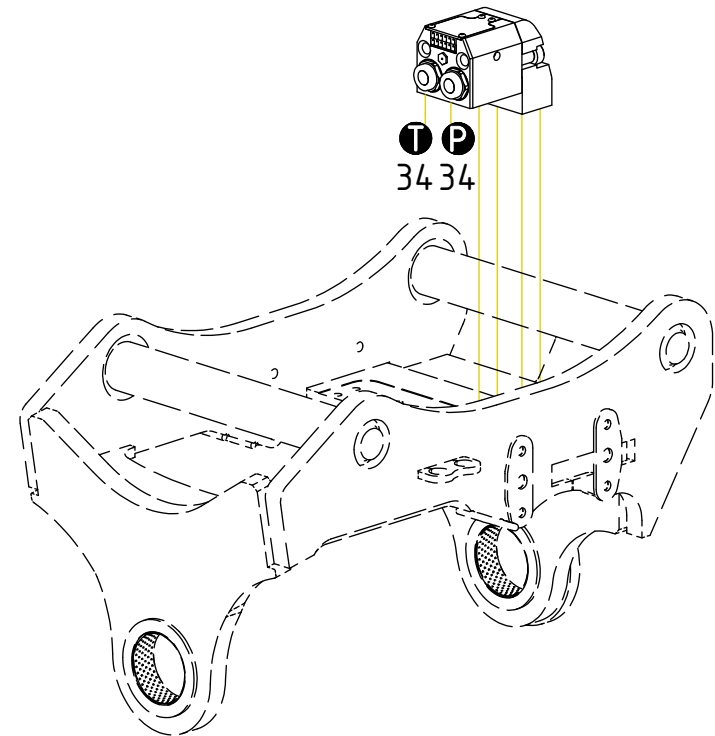

Dashed lines for overview, mounts
on other pages/assemblies.

POS	DESCRIPTION	PART	QTY	COMMENTS
1	Top part S70 EC326	1082486	1	(POS.2-3 incl.)
2	Seal PAK-130x140x7-L	1064208	1	NB! Face groove toward top part
3	Bushing WB802 100/105 L40	630320	2	
4	Shim tilt axle	1011244	1	Use as required
5	Tilt axial washer	1011238	1	
6	Washer NL 8mm	611040	10	
7	Screw MC6S M8x40 12.9 ZFSHL	6000145	2	
8	O-ring 9,92x2,62	710968	4	
9	Tilt axle EC226/EC326	1064205	2	
10	Screw MC6S M16x100 12.9 ZFSHL	6000156	26	Torque: 333Nm
11	Magnet spacer tilt axle	1064185	1	
12	Screw MC6S M4x14 8,8 FZB	610420	1	
13	Cover tiltaxle EC226/EC326 Cast	1065871	1	
14	Washer NL 12mm	611042	14	
15	Screw MC6S M12x20 12.9 ZFSHL	6000356	6	

POS	DESCRIPTION	PART	QTY	COMMENTS
8	O-ring 9,92x2,62	710968	4	
10	Screw MC6S M16x100 12.9 ZFSHL	6000156	26	Torque: 333Nm
14	Washer NL 12mm	611042	14	
16	Tilt cylinder EC226/EC326	1072285	2	
17	Yoke cast lube free Complete	1017151	4	(POS.18-19 incl.)
18	Bushing 40/50/55/5-30	631001	4	
19	Cylindrical pin \varnothing 20x50	650211	4	
20	Plug 70125-06 (3/8")	711504	2	
21	Washer GBR06 3/8	710703	8	
22	Adapter 136-06-06 (3/8")	710106	8	
23	Hose Tilt Short	742308	2	
24	Cylinder axle \varnothing 40	1016398	2	
25	Slotted pin 5x20	640413	2	
26	Clamping half 35 Complete	1050962	4	(POS.27 incl.)
27	Rubber spacer clamping half	1016439	4	
28	Screw MC6S M12x55 12.9 ZFSHL	6000155	8	Torque: 136Nm

TILT

POS	DESCRIPTION	PART	QTY	COMMENTS
6	Washer NL 8mm	611040	10	
29	Host Tilt Long 1/2"	7002130	2	
30	Host Tilt Long 3/8"	7002129	2	
31	Overcentre valve 10:1	7002024	4	Torque: 60Nm
32	Hose protection Tiltcylinder	1014280	2	
33	Screw M6S M8x16 8,8 FZB	610122	8	
34	Adapter 401-12-12 90° (3/4")	712201	2	

FEED

EC326 - Top part S70

POS	DESCRIPTION	PART	QTY	COMMENTS
23	Hose Tilt Short	742308	2	
29	Host Tilt Long 1/2"	7002130	2	
30	Host Tilt Long 3/8"	7002129	2	
35	Hose Feed ECO P	7002131	1	Part of control system
36	Hose Feed ECO T	7002132	1	Part of control system