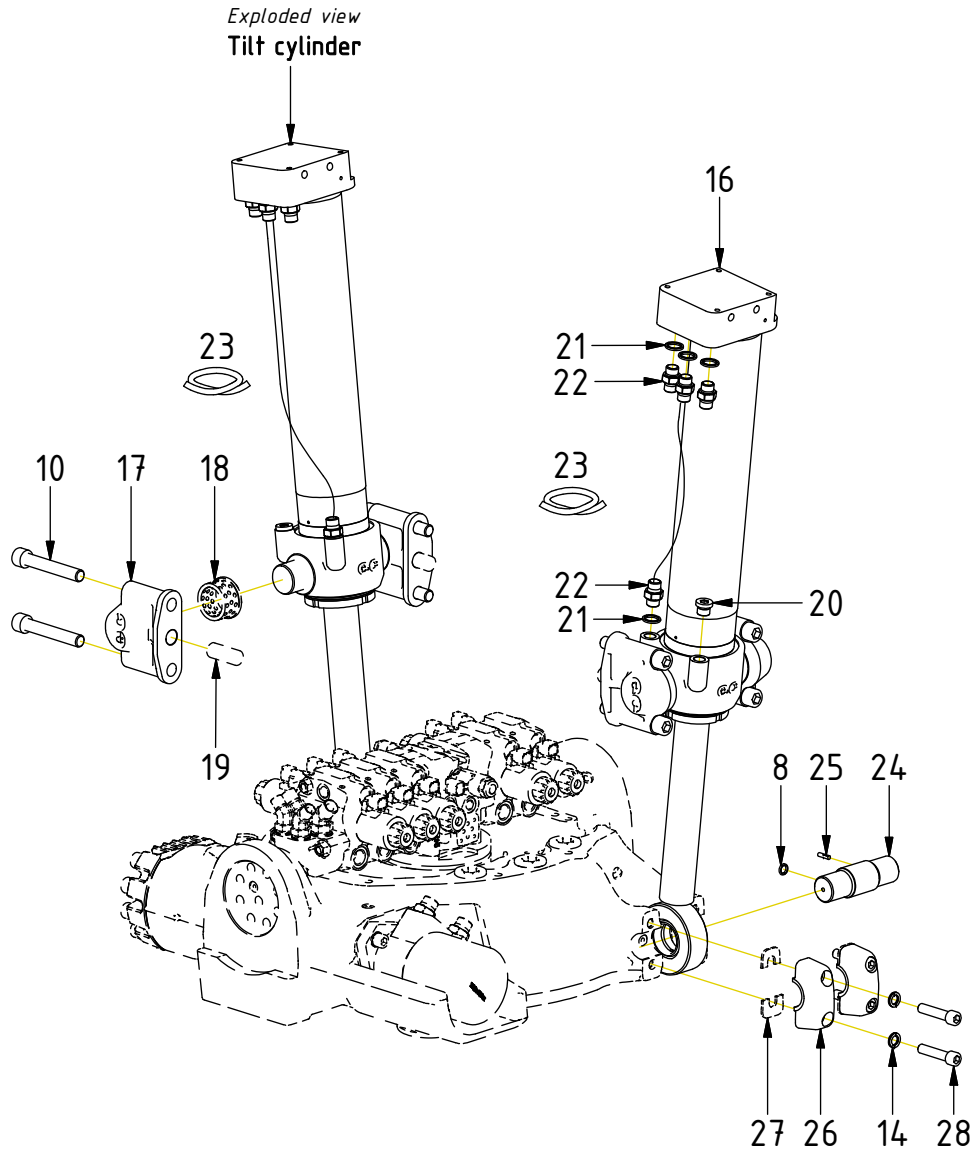

Dashed lines for overview, mounts
on other pages/assemblies.

POS	DESCRIPTION	PART	QTY	COMMENTS
1	Top part S70 EC326	1082486	1	(POS.2-3 incl.)
2	Seal PAK-130x140x7-L	1064208	1	NB! Face groove toward top part
3	Bushing WB802 100/105 L40	630320	2	
4	Shim tilt axle	1011244	1	Use as required
5	Tilt axial washer	1011238	1	
6	Washer NL 8mm	611040	10	
7	Screw MC6S M8x40 12.9 ZFSHL	6000145	2	
8	O-ring 9,92x2,62	710968	4	
9	Tilt axle EC226/EC326	1064205	2	
10	Screw MC6S M16x100 12.9 ZFSHL	6000156	26	Torque: 333Nm
11	Magnet spacer tilt axle	1064185	1	
12	Screw MC6S M4x14 8,8 FZB	610420	1	
13	Cover tiltaxle EC226/EC326 Cast	1065871	1	
14	Washer NL 12mm	611042	14	
15	Screw MC6S M12x20 12.9 ZFSHL	6000356	6	

POS	DESCRIPTION	PART	QTY	COMMENTS
8	O-ring 9,92x2,62	710968	4	
10	Screw MC6S M16x100 12.9 ZFSHL	6000156	26	Torque: 333Nm
14	Washer NL 12mm	611042	14	
16	Tilt cylinder EC226/EC326	1072285	2	
17	Yoke cast lube free Complete	1017151	4	(POS.18-19 incl.)
18	Bushing 40/50/55/5-30	631001	4	
19	Cylindrical pin \varnothing 20x50	650211	4	
20	Plug 70125-06 (3/8")	711504	2	
21	Washer GBR06 3/8	710703	8	
22	Adapter 136-06-06 (3/8")	710106	8	
23	Hose Tilt Short	742308	2	
24	Cylinder axle \varnothing 40	1016398	2	
25	Slotted pin 5x20	640413	2	
26	Clamping half 35 Complete	1050962	4	(POS.27 incl.)
27	Rubber spacer clamping half	1016439	4	
28	Screw MC6S M12x55 12.9 ZFSHL	6000155	8	Torque: 136Nm

TILT

POS	DESCRIPTION	PART	QTY	COMMENTS
6	Washer NL 8mm	611040	10	
29	Host Tilt Long 1/2"	7002130	2	
30	Host Tilt Long 3/8"	7002129	2	
31	Overcentre valve 10:1	7002024	4	Torque: 60Nm
32	Hose protection Tiltcylinder	1014280	2	
33	Screw M6S M8x16 8,8 FZB	610122	8	
34	Adapter 401-12-12 90° (3/4")	712201	2	

FEED

EC326 - Top part S70

POS	DESCRIPTION	PART	QTY	COMMENTS
23	Hose Tilt Short	742308	2	
29	Host Tilt Long 1/2"	7002130	2	
30	Host Tilt Long 3/8"	7002129	2	
35	Hose Feed ECO P	7002131	1	Part of control system
36	Hose Feed ECO T	7002132	1	Part of control system