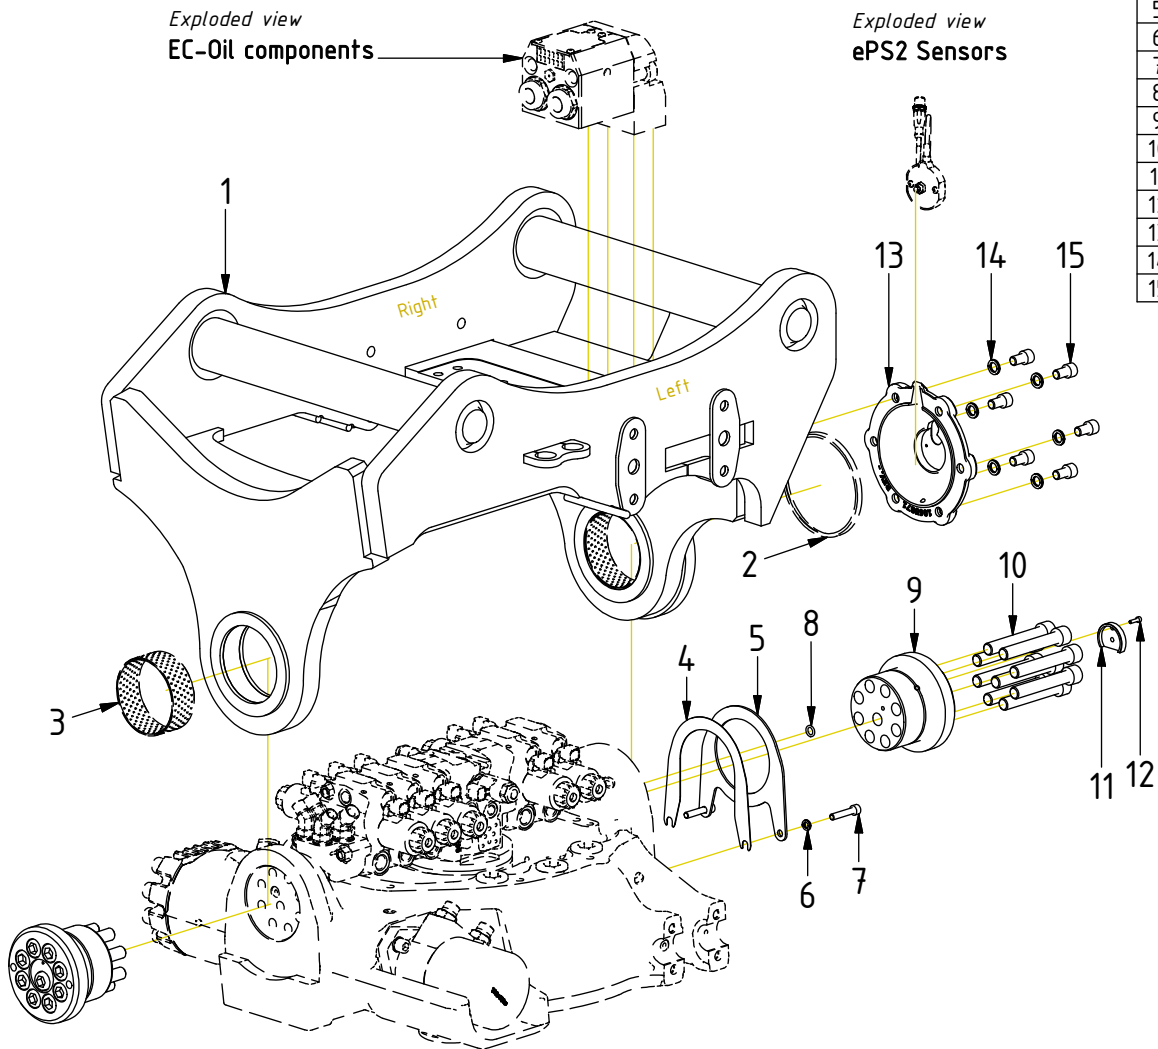

Dashed lines for overview, mounts
on other pages/assemblies.

POS	DESCRIPTION	PART	QTY	COMMENTS
1	Top part S70 EC326	1082486	1	(POS.2-3 incl.)
2	Seal PAK-130x140x7-L	1064208	1	NB! Face groove toward top part
3	Bushing WB802 100/105 L40	630320	2	
4	Shim tilt axle	1011244	1	Use as required
5	Tilt axial washer	1011238	1	
6	Washer NL 8mm	611040	10	
7	Screw MC6S M8x40 12.9 ZFSHL	6000145	2	
8	O-ring 9,92x2,62	710968	4	
9	Tilt axle EC226/EC326	1064205	2	
10	Screw MC6S M16x100 12.9 ZFSHL	6000156	26	Torque: 333Nm
11	Magnet spacer tilt axle	1064185	1	
12	Screw MC6S M4x14 8,8 FZB	610420	1	
13	Cover tiltaxle EC226/EC326 Cast	1065871	1	
14	Washer NL 12mm	611042	14	
15	Screw MC6S M12x20 12.9 ZFSHL	6000356	6	

POS	DESCRIPTION	PART	QTY	COMMENTS
8	O-ring 9,92x2,62	710968	4	
10	Screw MC6S M16x100 12.9 ZFSHL	6000156	26	Torque: 333Nm
14	Washer NL 12mm	611042	14	
16	Tilt cylinder EC226/EC326	1072285	2	
17	Yoke cast lube free Complete	1017151	4	(POS.18-19 incl.)
18	Bushing 40/50/55/5-30	631001	4	
19	Cylindrical pin \varnothing 20x50	650211	4	
20	Plug 70125-06 (3/8")	711504	2	
21	Washer GBR06 3/8	710703	8	
22	Adapter 136-06-06 (3/8")	710106	8	
23	Hose Tilt Short	742308	2	
24	Cylinder axle \varnothing 40	1016398	2	
25	Slotted pin 5x20	640413	2	
26	Clamping half 35 Complete	1050962	4	(POS.27 incl.)
27	Rubber spacer clamping half	1016439	4	
28	Screw MC6S M12x55 12.9 ZFSHL	6000155	8	Torque: 136Nm

TILT

POS	DESCRIPTION	PART	QTY	COMMENTS
6	Washer NL 8mm	611040	10	
29	Host Tilt Long 1/2"	7002130	2	
30	Host Tilt Long 3/8"	7002129	2	
31	Overcentre valve 10:1	7002024	4	Torque: 60Nm
32	Hose protection Tiltcylinder	1014280	2	
33	Screw M6S M8x16 8,8 FZB	610122	8	
34	Adapter 401-12-12 90° (3/4")	712201	2	

POS in order of assembly

Photo needed:
Top part showing tilt hoses
and feed hoses