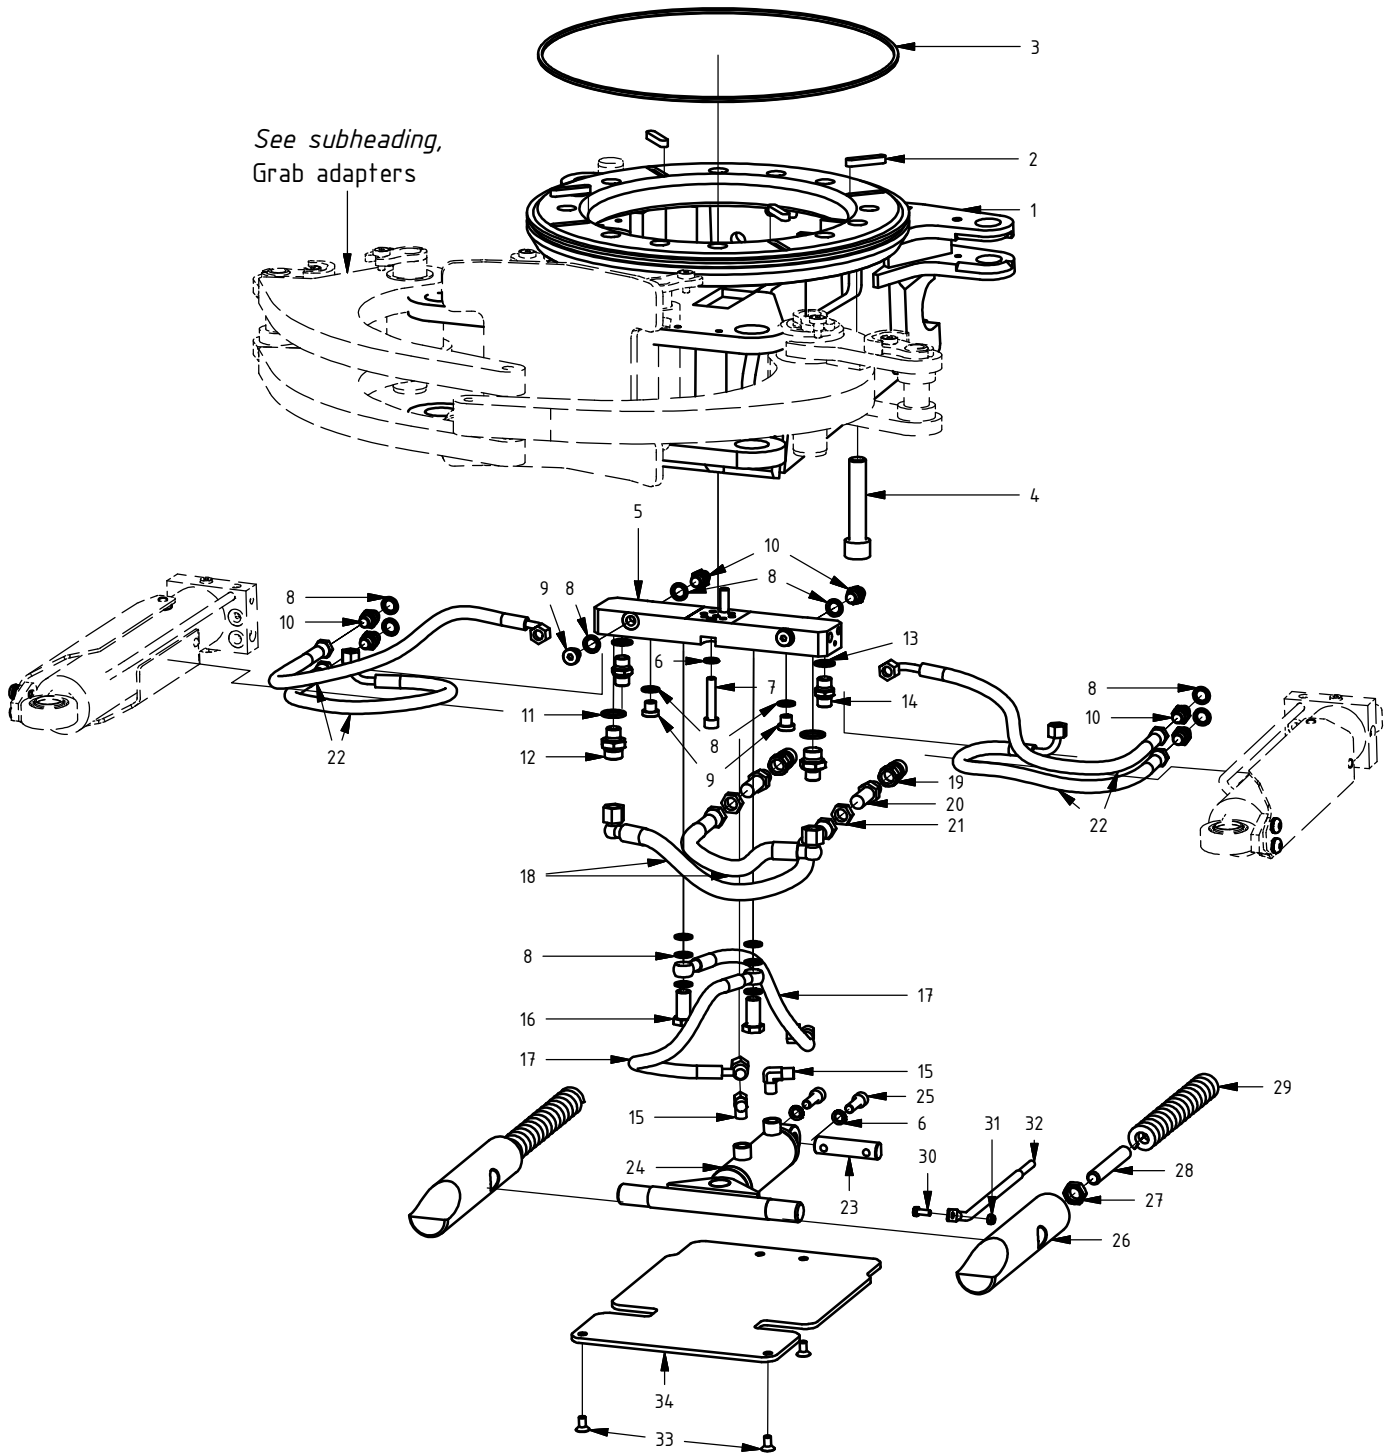

## EC20B - S60 GR20

Published: 2015-06-08

Drawing No: 1014514/D

## EC20B - S60 GR20

Published:2015-06-08

Drawing No:1014514/D

POS	DESCRIPTION	PART	QTY	COMMENTS
1	Quick hitch S60 GR20 EC20	100525	1	
2	Feather Key	650102	4	
3	O-ring	710909	1	
4	Socket Head Screw 20x100	610557	12	
5	Connection block EC20	203430	1	
6	Washer NL10	611041	8	
7	Socket Head Screw 10x50	610457	2	
8	Seal washer 04 (1/4")	710702	16	
9	Plug 1/4"	711505	4	
10	Adapter	710135	6	
11	Seal washer 08 (1/2")	710704	2	
12	Adapter	710122	2	
13	Seal washer 06 (3/8")	710703	2	
14	Adapter	710106	2	
15	Adapter 90°	710177	2	
16	Banjo bolt	710272	2	
17	Hose locking	740205	2	
18	Hose extra	740612	2	
19	Quick coupler	790113	2	
20	Bulhead adapter	710242	2	
21	Nut (Bulkhead)	710252	2	
22	Hose grab	740230	4	
23	Lock Axle	402537	1	
24	Lock cylinder	400849	1	See subheading Locking cylinders for exploded view
25	Socket Head Screw 10x30	610452	2	
26	Lock wedge S60	302331	2	
27	Flat Hex. Nut M16	610947	2	
28	Guide bolt	400674	2	
29	Spring	640101	2	
30	Hex Head Screw 6x16	610109	1	
31	Hex. Nut M6 Nylon Lock	610921	1	
32	Indicator Pin	401619	1	
33	Screw MF6S 8x16 131445	610607	4	
34	Cover plate S60 EC15, EC15B, EC20	301533	1	