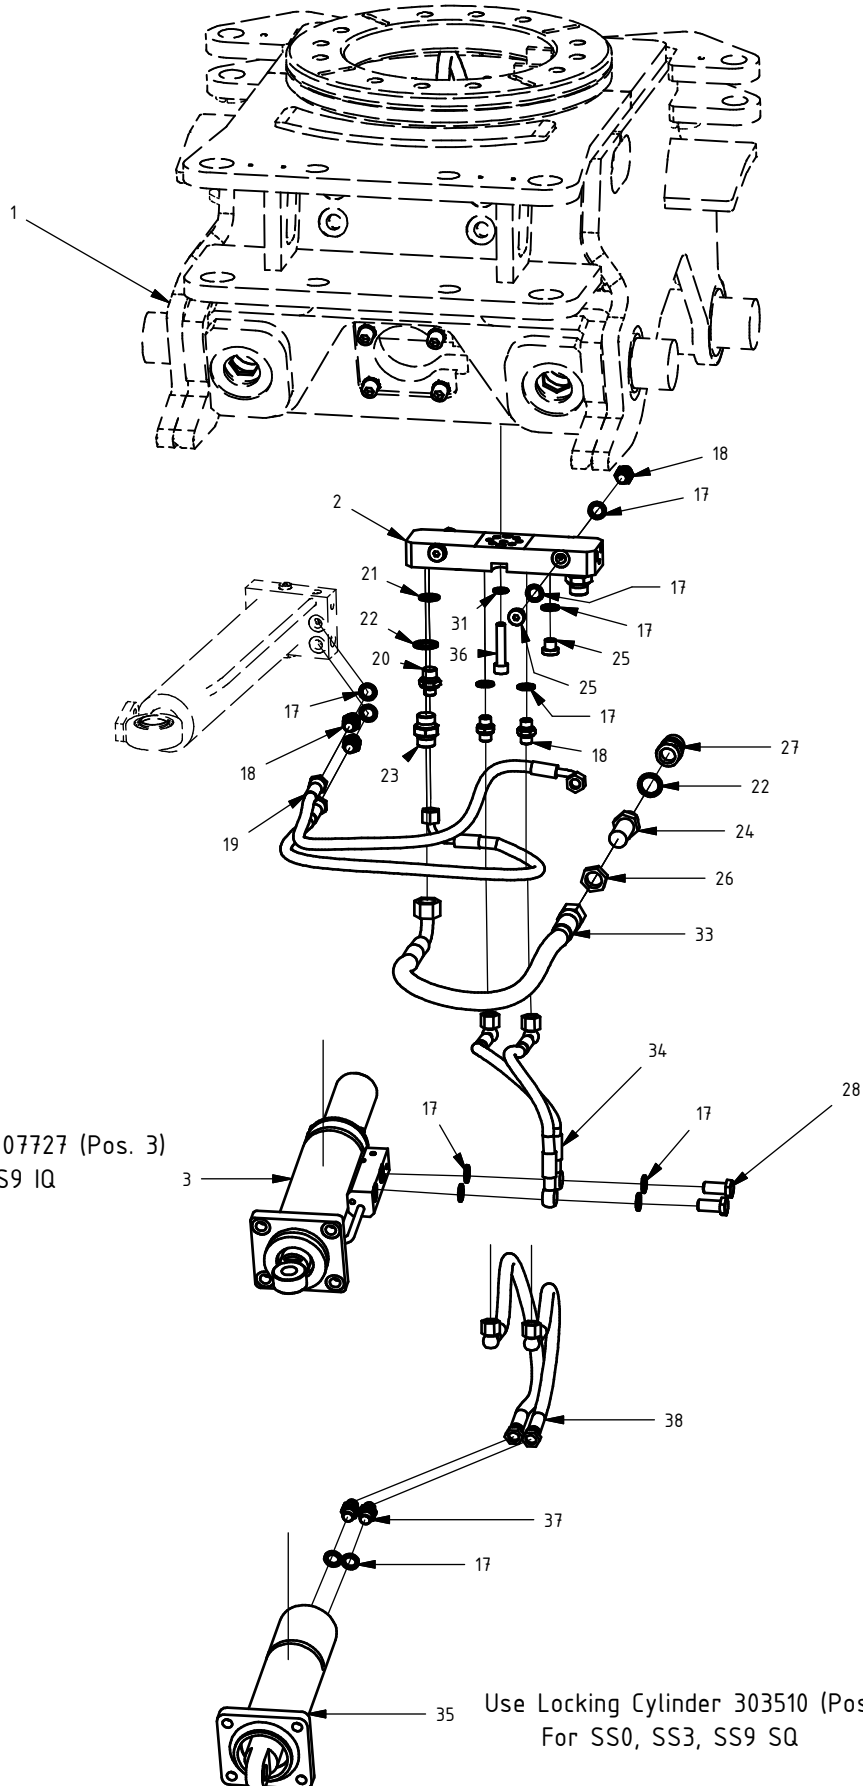

CW30S GR20 EC15

Published:2013-06-12

Drawing No:1014251/A

CW30S GR20 EC15

Published:2013-06-12

Drawing No:1014251/A

Component Drawing For
Grab Component 20 : 404093

CW30S GR20 EC15

Published:2013-06-12				Drawing No:1014251/A	
POS	DESCRIPTION	PART	QTY	COMMENTS	
1	RF CW30 GR20 EC15	1009553	1		
2	Connection block EC15	203432	1		
3	Cylinder ø35/65/45	1007727	1	Use Cylinder 1007727 for SS5, SS10, SS9 IQ	
4	Socket Head Screw 12 x 40	612015	4	12.9 Dacramet ISO 4762	
5	Washer NL12	611042	4		
6	Wedge	1007836	1		
7	Socket Head Screw 16 x 75	612017	1	12.9 Dacromet ISO 4762	
8	Flat Hex. Nut M16	610947	2		
9	Wedge Holder	1001847	2		
10	Square Washer	1001846	2		
11	Wedge Washer	1001836	2		
12	Hex Head Screw 16 x 55	612016	2	10.9 Dacromet plated ISO 4014	
13	Spring ø63/38-305 Blue	64.0115	2		
14	Tube	1001845	2		
15	Spring Washer	1001844	2		
16	Socket Head Screw 20 x 120	610558	2		
17	Sealing washer 04 (1/4")	710702	20		
18	Adapter 138-04-29	710135	8		
19	Hose Grab 1/4"	740318	4		
20	Adapter BSP 1/4"x3/8"	710118	2		
21	Sealing washer 06 (3/8")	710703	2		
22	Sealing washer 08 (1/2")	710704	4		
23	Adapter	710122	2		
24	Shotadapter	710262	2	1265-06-06[Long]	
25	Plug	711505	4		
26	Nut (Shot)	710252	2	1275-06	
27	Tema 5020 3/8"	790113	2		
28	Banjobolt	710271	2		
29	Cover plate	1007778	1		
30	Hex Head Screw 10 x 25	610142	4		
31	Nordlock washer 10	611041	6		
32	Basket Nut M10	610952	4		
33	Hose Extra 3/8"	740618	2		
34	Hose Locking 1/4"	740205	2	For use with Locking Cylinder 1007727	
35	Cylinder CW30 VB	303510	1	Use Cylinder 303510 for SS0, SS3, SS9 SQ	
36	Socket Head Screw 10 x 50	610457	2		
37	Adapter 138-04-29	710135	2		
38	Hose Locking 1/4"	740103	2	For use with Locking Cylinder 303510	