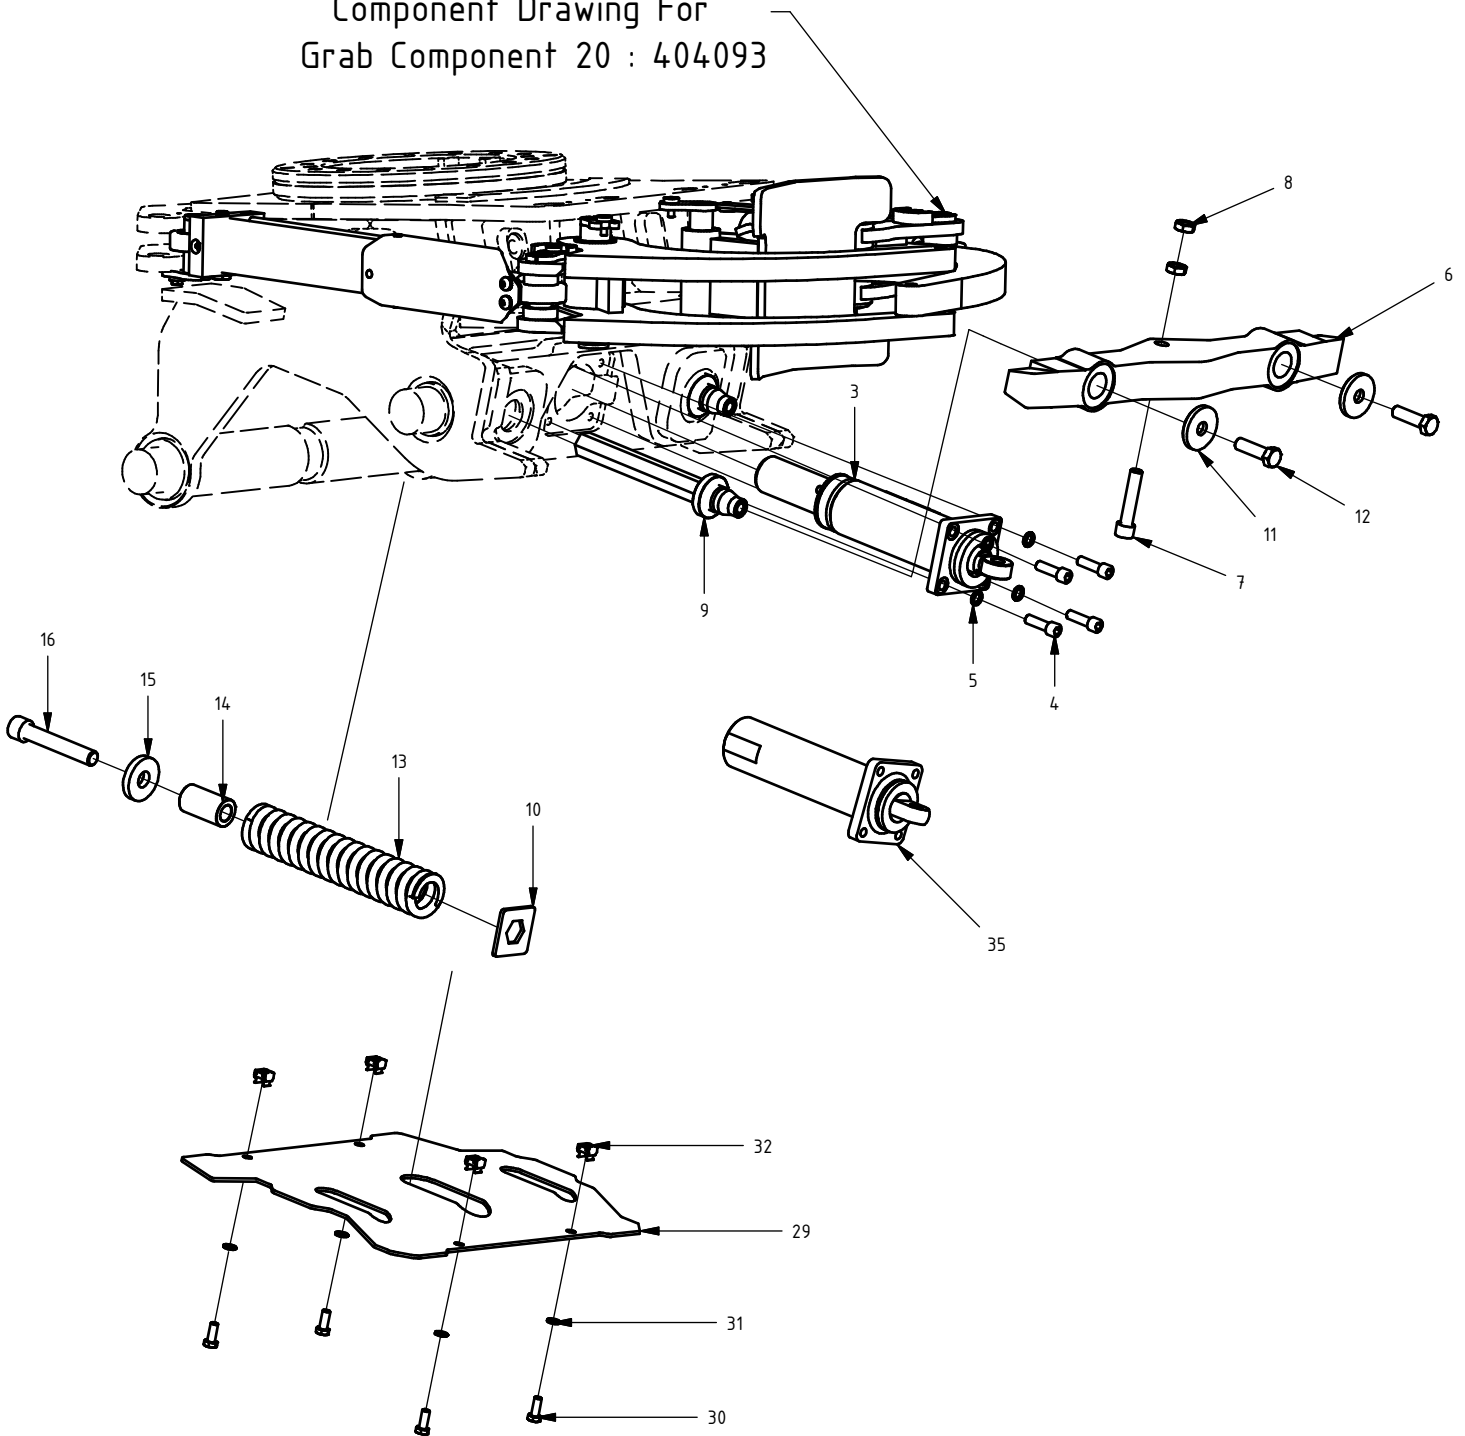

CW30S GR20 EC15

Published:2013-06-12

Drawing No:1014251/A

CW30S GR20 EC15

Published:2013-06-12

Drawing No:1014251/A

Component Drawing For
Grab Component 20 : 404093

CW30S GR20 EC15

Published:2013-06-12				Drawing No:1014251/A	
POS	DESCRIPTION	PART	QTY	COMMENTS	
1	RF CW30 GR20 EC15	1009553	1		
2	Connection block EC15	203432	1		
3	Cylinder ø35/65/45	1007727	1	Use Cylinder 1007727 for SS5, SS10, SS9 IQ	
4	Socket Head Screw 12 x 40	612015	4	12.9 Dacramet ISO 4762	
5	Washer NL12	611042	4		
6	Wedge	1007836	1		
7	Socket Head Screw 16 x 75	612017	1	12.9 Dacromet ISO 4762	
8	Flat Hex. Nut M16	610947	2		
9	Wedge Holder	1001847	2		
10	Square Washer	1001846	2		
11	Wedge Washer	1001836	2		
12	Hex Head Screw 16 x 55	612016	2	10.9 Dacromet plated ISO 4014	
13	Spring ø63/38-305 Blue	64.0115	2		
14	Tube	1001845	2		
15	Spring Washer	1001844	2		
16	Socket Head Screw 20 x 120	610558	2		
17	Sealing washer 04 (1/4")	710702	20		
18	Adapter 138-04-29	710135	8		
19	Hose Grab 1/4"	740318	4		
20	Adapter BSP 1/4"x3/8"	710118	2		
21	Sealing washer 06 (3/8")	710703	2		
22	Sealing washer 08 (1/2")	710704	4		
23	Adapter	710122	2		
24	Shotadapter	710262	2	1265-06-06[Long]	
25	Plug	711505	4		
26	Nut (Shot)	710252	2	1275-06	
27	Tema 5020 3/8"	790113	2		
28	Banjobolt	710271	2		
29	Cover plate	1007778	1		
30	Hex Head Screw 10 x 25	610142	4		
31	Nordlock washer 10	611041	6		
32	Basket Nut M10	610952	4		
33	Hose Extra 3/8"	740618	2		
34	Hose Locking 1/4"	740205	2	For use with Locking Cylinder 1007727	
35	Cylinder CW30 VB	303510	1	Use Cylinder 303510 for SS0, SS3, SS9 SQ	
36	Socket Head Screw 10 x 50	610457	2		
37	Adapter 138-04-29	710135	2		
38	Hose Locking 1/4"	740103	2	For use with Locking Cylinder 303510	