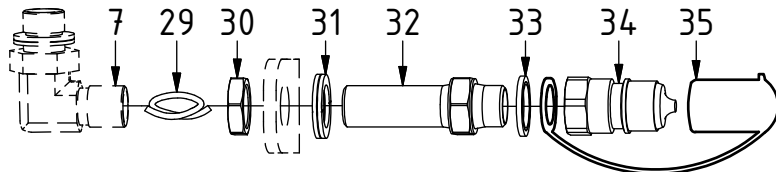

# EC214 ECHF - HS08ECS

POS	DESCRIPTION	PART	QTY	COMMENTS
5	Washer GBR04 1/4	710702	6	
7	Adapter 401-06-06 90° (3/8")	710152	2	
8	Adapter 1260-04-40 (1/4")	710261	2	
28	Hose Extra 2 A		1	
29	Hose Extra 2 B		1	
30	Counternut 1270-06 (3/8")	710252	2	
31	Washer NL 16mm	611044	2	
32	Adapter 1260-06-43 (3/8")	710262	2	
33	Washer GBR06 3/8	710703	2	
34	Quick coupling 3/8"	790113	2	
35	Dust Protection 3/8"	790120	2	
36	Washer GBR12 3/4	710706	4	
37	Adapter 1260-12-12 (3/4")	712210	2	
38	Adapter 703-12-12 (3/4")	710218	2	
39	Quick coupling 3/4"	790193	2	
40	Dust Protection 3/4"	790195	2	
41	Hose Lock Long		1	
42	Hose Lock Short		1	
43	Adapter 401-04-04 90° (1/4")	710151	2	

Lock:  
Close

Lock:  
Open

Extra:  
Standard

Standard Extra:

Dbl.Extra:

Extra 2 A:  
Option  
Dbl.Extra

Extra 2 B:  
Option  
Dbl.Extra

# EC214 ECHF - HS08ECS

POS	DESCRIPTION	PART	QTY	COMMENTS
28	Hose Extra 2 A		1	
29	Hose Extra 2 B		1	
41	Hose Lock Long		1	
42	Hose Lock Short		1	
44	Cable tie 4,8x360	1021586	1	

POS in order of assembly