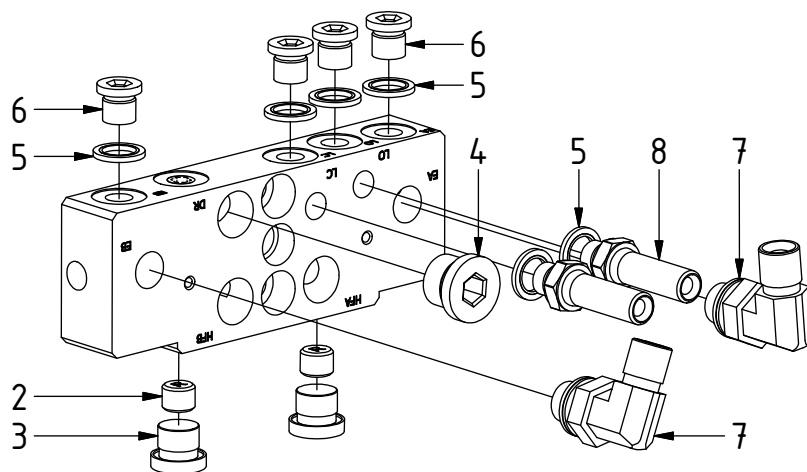

EC214 ECHF - HS08ECS

Standard

POS	DESCRIPTION	PART	QTY	COMMENTS
2	Pipe plug 1/4"	711508	2	Loctite 5400
3	Plug 70125-06 (3/8")	711504	4	QTY: 2 for option Dbl.Extra
4	Plug 70125-08 (1/2")	711500	1	
5	Washer GBR04 1/4	710702	6	
6	Plug 153-04 (1/4")	711505	4	
7	Adapter 4.01-06-06 90° (3/8")	710152	2	
8	Adapter 1260-04-40 (1/4")	710261	2	

Dbl.Extra