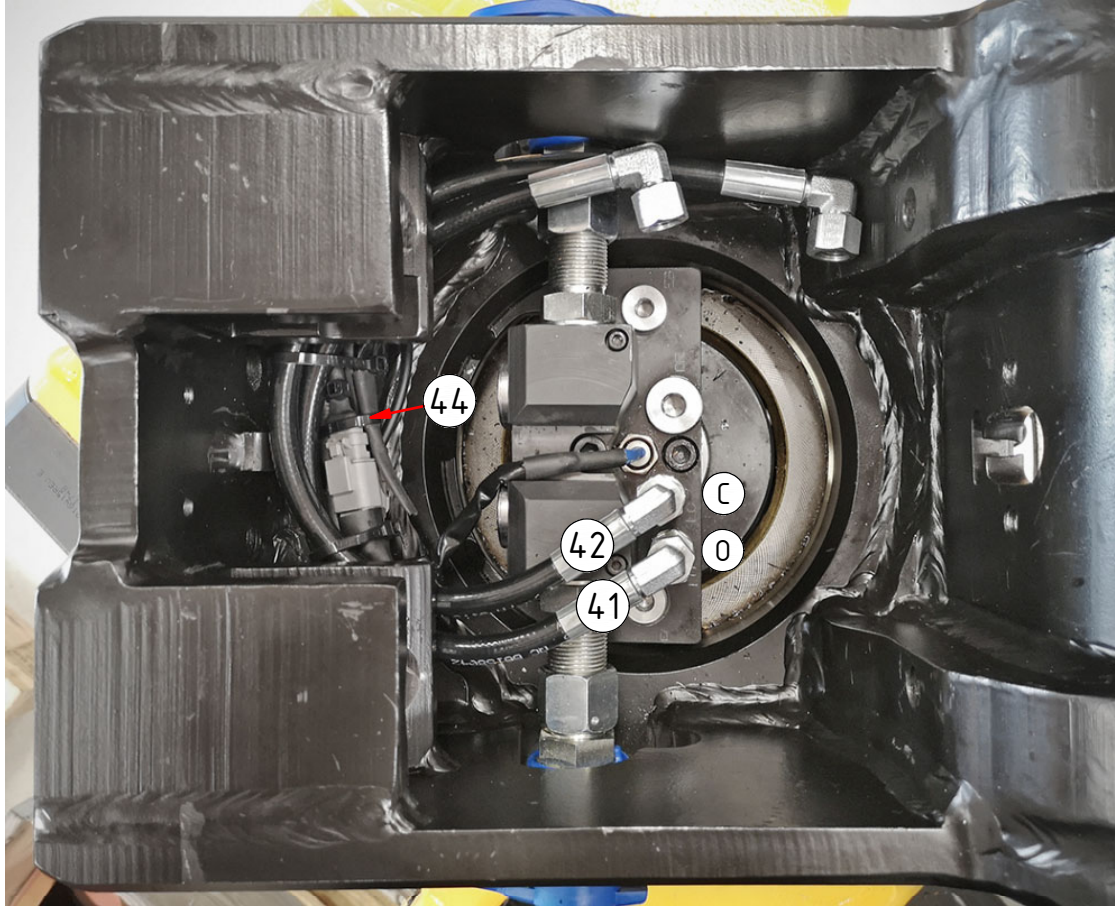

EC214 ECHF - HS08ECS

POS	DESCRIPTION	PART	QTY	COMMENTS
28	Hose Extra 2 A		1	
29	Hose Extra 2 B		1	
41	Hose Lock Long		1	
42	Hose Lock Short		1	
44	Cable tie 4,8x360	1021586	1	

POS in order of assembly

Standard