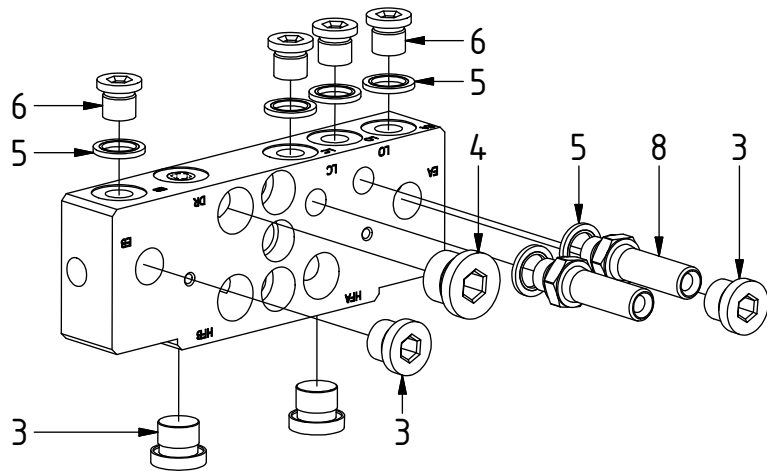

# EC214 ECHF - HS08ECS

POS	DESCRIPTION	PART	QTY	COMMENTS
1	See p.3 connection block config.			
9	Assemble break support			See separate instruction
10	Quick hitch HS08ECS EC214	1061721	1	
11	Grease the ring			
12	O-ring 249,3x5,7	712424	1	
13	Feather Key	650102	6	
14	MC6S M16x90 12.9 ZFSHL	6000151	18	Torque: 333Nm
15	Torque tighten quick hitch to rotator frame, six holes. Rotate to access the remaining holes			
16	Pipe plug M30x1,5	650410	6	Part of rotator frame assembly
17	O-ring 6,07x1,78	712422	2	Part of rotator frame assembly
18	O-ring 12,42x1,78	710973	4	Part of rotator frame assembly
19	O-ring 15,6x1,78	710912	1	Part of rotator frame assembly
20	Connection block ECHF	1028391	1	Part of rotator frame assembly
21	Washer NL 10mm	611041	2	Part of rotator frame assembly
22	MC6S M10x50 12.9 Geomet	611515	1	Part of rotator frame assembly
23	O-ring 20,35x1,78 70 shore	710974	2	
24	Extra block 3/4" ECHF	1031934	1	
25	Plug 70125-12 (3/4")	711532	2	
26	MC6S M10x90 12.9 ZFSHL	6000153	1	
27	MC6S M5x60 12.9	610409	2	

## Standard

POS	DESCRIPTION	PART	QTY	COMMENTS
2	Pipe plug 1/4"	711508	2	Loctite 5400
3	Plug 70125-06 (3/8")	711504	4	QTY: 2 for option Dbl.Extra
4	Plug 70125-08 (1/2")	711500	1	
5	Washer GBR04 1/4	710702	6	
6	Plug 153-04 (1/4")	711505	4	
7	Adapter 4.01-06-06 90° (3/8")	710152	2	
8	Adapter 1260-04-40 (1/4")	710261	2	