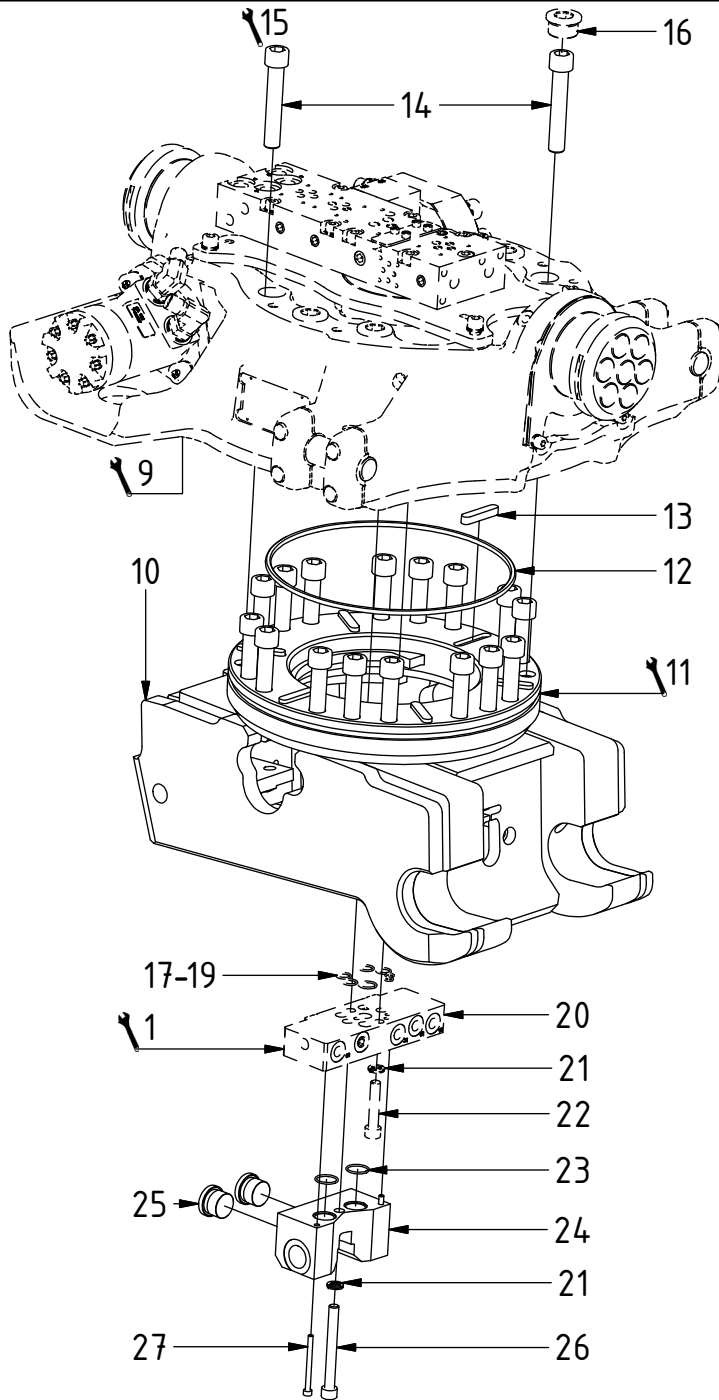

### Planned document changes:

**Briefly:**

Plug POS.3 when used on the side of connection block:  
Replaced by plug 7001657 used with 3/8" Tredo.  
(Not replaced when used under connection block, plugging "Extra")

# EC214 ECHF - HS08ECS

POS	DESCRIPTION	PART	QTY	COMMENTS
1	See p.3 connection block config.			
9	Assemble break support			See separate instruction
10	Quick hitch HS08ECS EC214	1061721	1	
11	Grease the ring			
12	O-ring 249,3x5,7	712424	1	
13	Feather Key	650102	6	
14	MC6S M16x90 12.9 ZFSHL	6000151	18	Torque: 333Nm
15	Torque tighten quick hitch to rotator frame, six holes. Rotate to access the remaining holes			
16	Pipe plug M30x1,5	650410	6	Part of rotator frame assembly
17	O-ring 6,07x1,78	712422	2	Part of rotator frame assembly
18	O-ring 12,42x1,78	710973	4	Part of rotator frame assembly
19	O-ring 15,6x1,78	710912	1	Part of rotator frame assembly
20	Connection block ECHF	1028391	1	Part of rotator frame assembly
21	Washer NL 10mm	611041	2	Part of rotator frame assembly
22	MC6S M10x50 12.9 Geomet	611515	1	Part of rotator frame assembly
23	O-ring 20,35x1,78 70 shore	710974	2	
24	Extra block 3/4" ECHF	1031934	1	
25	Plug 70125-12 (3/4")	711532	2	
26	MC6S M10x90 12.9 ZFSHL	6000153	1	
27	MC6S M5x60 12.9	610409	2	

## Standard

POS	DESCRIPTION	PART	QTY	COMMENTS
2	Pipe plug 1/4"	711508	2	Loctite 5400
3	Plug 70125-06 (3/8")	711504	4	QTY: 2 for option Dbl.Extra
4	Plug 70125-08 (1/2")	711500	1	
5	Washer GBR04 1/4	710702	6	
6	Plug 153-04 (1/4")	711505	4	
7	Adapter 4.01-06-06 90° (3/8")	710152	2	
8	Adapter 1260-04-40 (1/4")	710261	2	