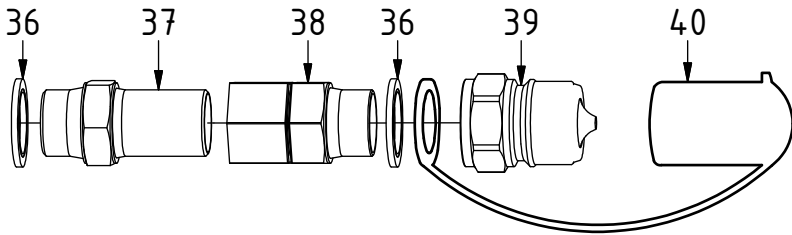

Extra:
Standard