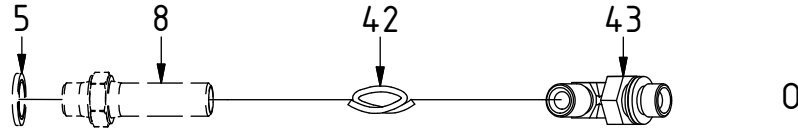

EC214 ECHF - HS08ECS

POS	DESCRIPTION	PART	QTY	COMMENTS
5	Washer GBR04 1/4	710702	6	
7	Adapter 401-06-06 90° (3/8")	710152	2	
8	Adapter 1260-04-40 (1/4")	710261	2	
28	Hose Extra 2 A		1	
29	Hose Extra 2 B		1	
30	Counternut 1270-06 (3/8")	710252	2	
31	Washer NL 16mm	611044	2	
32	Adapter 1260-06-43 (3/8")	710262	2	
33	Washer GBR06 3/8	710703	2	
34	Quick coupling 3/8"	790113	2	
35	Dust Protection 3/8"	790120	2	
36	Washer GBR12 3/4	710706	4	
37	Adapter 1260-12-12 (3/4")	712210	2	
38	Adapter 703-12-12 (3/4")	710218	2	
39	Quick coupling 3/4"	790193	2	
40	Dust Protection 3/4"	790195	2	
41	Hose Lock Long		1	
42	Hose Lock Short		1	
43	Adapter 401-04-04 90° (1/4")	710151	2	

Lock:
Close

Lock:
Open

Extra:
Standard

Standard Extra:

Dbl.Extra:

Extra 2 A:
Option
Dbl.Extra

Extra 2 B:
Option
Dbl.Extra