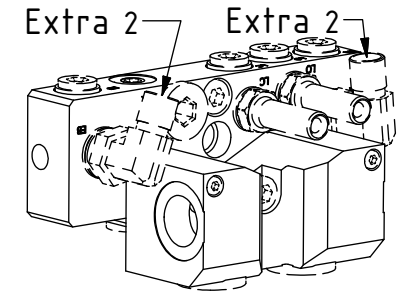

# EC214 ECHF - HS08ECS

POS	DESCRIPTION	PART	QTY	COMMENTS
5	Washer GBR04 1/4	710702	6	
7	Adapter 401-06-06 90° (3/8")	710152	2	
8	Adapter 1260-04-40 (1/4")	710261	2	
28	Hose Extra 2 A		1	
29	Hose Extra 2 B		1	
30	Counternut 1270-06 (3/8")	710252	2	
31	Washer NL 16mm	611044	2	
32	Adapter 1260-06-43 (3/8")	710262	2	
33	Washer GBR06 3/8	710703	2	
34	Quick coupling 3/8"	790113	2	
35	Dust Protection 3/8"	790120	2	
36	Washer GBR12 3/4	710706	4	
37	Adapter 1260-12-12 (3/4")	712210	2	
38	Adapter 703-12-12 (3/4")	710218	2	
39	Quick coupling 3/4"	790193	2	
40	Dust Protection 3/4"	790195	2	
41	Hose Lock Long		1	
42	Hose Lock Short		1	
43	Adapter 401-04-04 90° (1/4")	710151	2	

Lock:  
Close

Lock:  
Open

Extra:  
Standard

Standard Extra:

Dbl.Extra:

Extra 2 A:  
Option  
Dbl.Extra

Extra 2 B:  
Option  
Dbl.Extra

# EC214 ECHF - HS08ECS

POS	DESCRIPTION	PART	QTY	COMMENTS
28	Hose Extra 2 A		1	
29	Hose Extra 2 B		1	
41	Hose Lock Long		1	
42	Hose Lock Short		1	
44	Cable tie 4,8x360	1021586	1	

POS in order of assembly