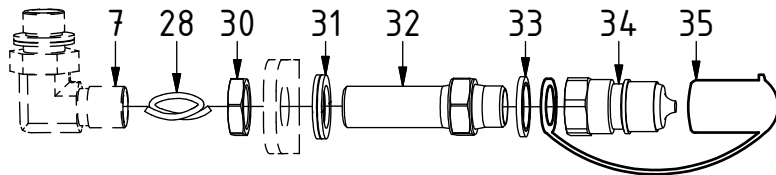

# EC214 ECHF - HS08ECS

POS	DESCRIPTION	PART	QTY	COMMENTS
5	Washer GBR04 1/4	710702	6	
7	Adapter 401-06-06 90° (3/8")	710152	2	
8	Adapter 1260-04-40 (1/4")	710261	2	
28	Hose Extra 2 A		1	
29	Hose Extra 2 B		1	
30	Counternut 1270-06 (3/8")	710252	2	
31	Washer NL 16mm	611044	2	
32	Adapter 1260-06-43 (3/8")	710262	2	
33	Washer GBR06 3/8	710703	2	
34	Quick coupling 3/8"	790113	2	
35	Dust Protection 3/8"	790120	2	
36	Washer GBR12 3/4	710706	4	
37	Adapter 1260-12-12 (3/4")	712210	2	
38	Adapter 703-12-12 (3/4")	710218	2	
39	Quick coupling 3/4"	790193	2	
40	Dust Protection 3/4"	790195	2	
41	Hose Lock Long		1	
42	Hose Lock Short		1	
43	Adapter 401-04-04 90° (1/4")	710151	2	

Lock:  
Close

Lock:  
Open

Extra:  
Standard

Standard Extra:

Dbl.Extra:

Extra 2 A:  
Option  
Dbl.Extra

Extra 2 B:  
Option  
Dbl.Extra

# EC214 ECHF - HS08ECS

POS	DESCRIPTION	PART	QTY	COMMENTS
28	Hose Extra 2 A		1	
29	Hose Extra 2 B		1	
41	Hose Lock Long		1	
42	Hose Lock Short		1	
44	Cable tie 4,8x360	1021586	1	

POS in order of assembly