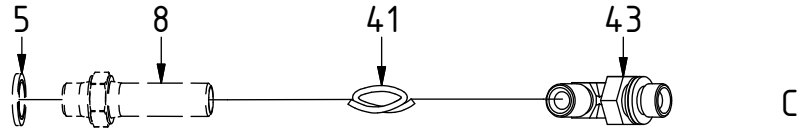

EC214 ECHF - HS08ECS

POS	DESCRIPTION	PART	QTY	COMMENTS
5	Washer GBR04 1/4	710702	6	
7	Adapter 401-06-06 90° (3/8")	710152	2	
8	Adapter 1260-04-40 (1/4")	710261	2	
28	Hose Extra 2 A		1	
29	Hose Extra 2 B		1	
30	Counternut 1270-06 (3/8")	710252	2	
31	Washer NL 16mm	611044	2	
32	Adapter 1260-06-43 (3/8")	710262	2	
33	Washer GBR06 3/8	710703	2	
34	Quick coupling 3/8"	790113	2	
35	Dust Protection 3/8"	790120	2	
36	Washer GBR12 3/4	710706	4	
37	Adapter 1260-12-12 (3/4")	712210	2	
38	Adapter 703-12-12 (3/4")	710218	2	
39	Quick coupling 3/4"	790193	2	
40	Dust Protection 3/4"	790195	2	
41	Hose Lock Long		1	
42	Hose Lock Short		1	
43	Adapter 401-04-04 90° (1/4")	710151	2	

Lock:
Close