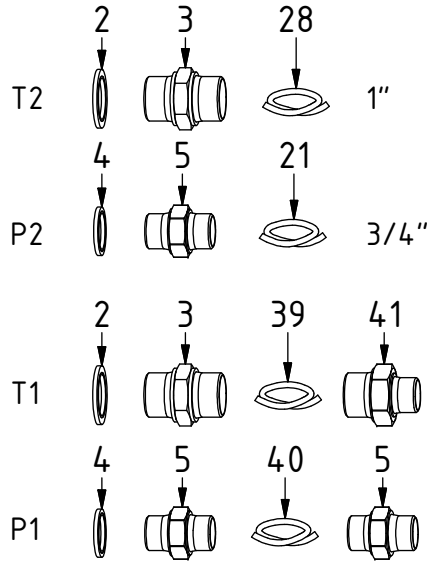

Without EC-Oil

POS	DESCRIPTION	PART	QTY	COMMENTS
2	Washer GBR12 3/4	710706	1	QTY: 2 for ECO60, 4 for ECO70
3	Adapter 136-12-12 (3/4")	710126	1	QTY: 2 for ECO70
4	Washer GBR08 1/2	710704	1	QTY: 4 for ECO60, 2 for ECO70
5	Adapter 136-08-08 (1/2")	710108	1	QTY: 2 for ECO60
6	Plug 70125-12 (3/4")	711532	1	
7	Plug 70125-08 (1/2")	711500	1	
21	Hose P	7001517	1	
28	Hose T	7001518	1	

POS in order of assembly

EC-Oil

ECO60 W:

ECO70 W:

POS	DESCRIPTION	PART	QTY	COMMENTS
2	Washer GBR12 3/4	710706	1	QTY: 2 for ECO60, 4 for ECO70
3	Adapter 136-12-12 (3/4")	710126	1	QTY: 2 for ECO70
4	Washer GBR08 1/2	710704	1	QTY: 4 for ECO60, 2 for ECO70
5	Adapter 136-08-08 (1/2")	710108	1	QTY: 2 for ECO60
21	Hose P	7001517	1	
28	Hose T	7001518	1	
39	Hose EC-Oil T 3/4"	7001519	1	
40	Hose EC-Oil P 1/2"	7001520	1	
41	Adapter 135-08-12 (1/2"-3/4")	710109	1	