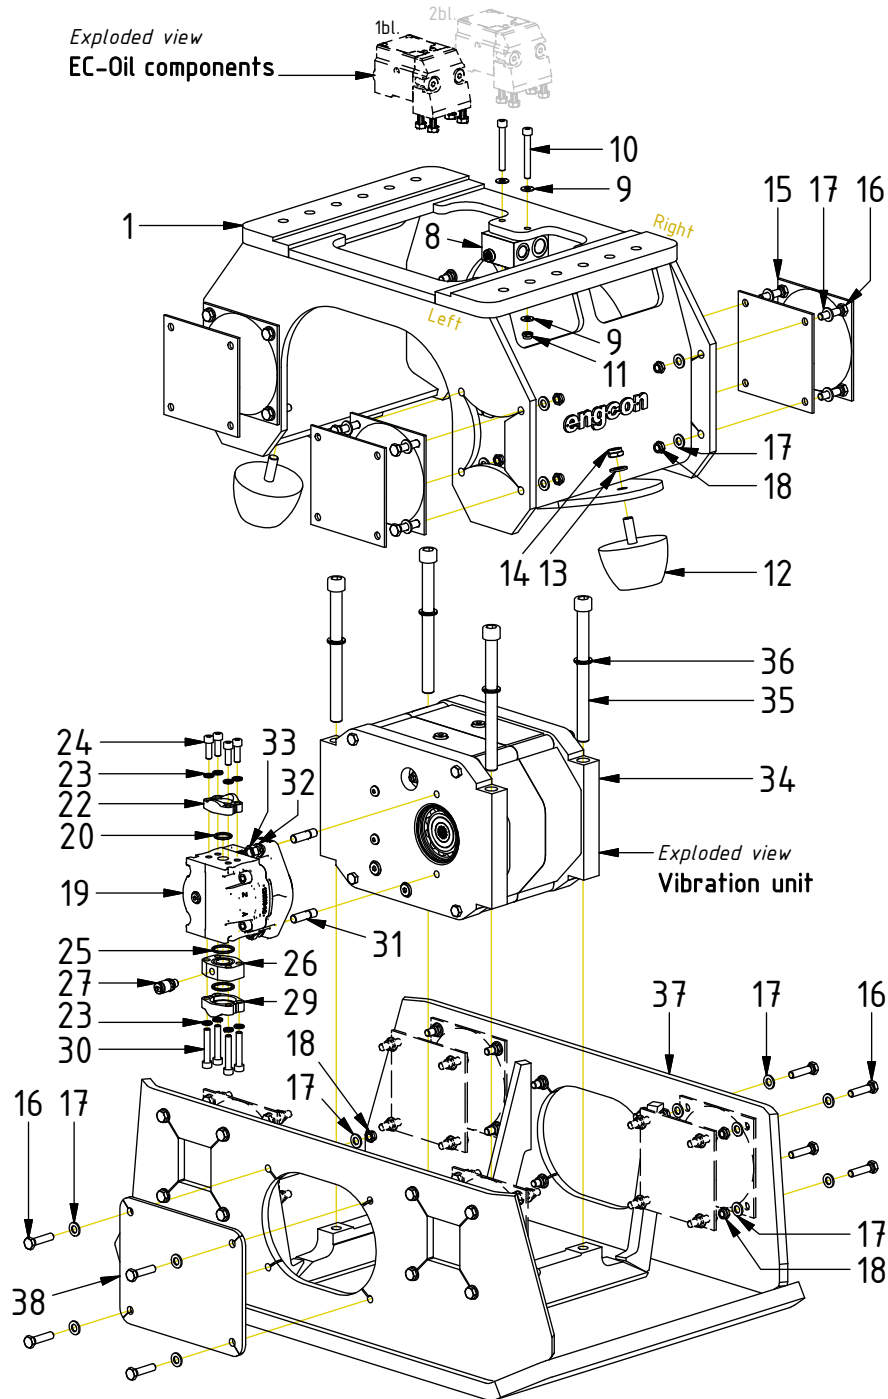

Readers note:

Indicates instruction.

Represents Hose.

Dashed lines for overview, mounts
on other pages/assemblies.

POS	DESCRIPTION	PART	QTY	COMMENTS
1	Main frame PC6000	1059479	1	
8	Valve block	7001502	1	
9	Washer BRB 10,5x22x2 200 HV FZB	611006	4	
10	Screw MC6S M10x80 12.9 ZFSHL	6000394	2	
11	Lock Nut M6M M10x1,5 8,8 FZB	610923	2	
12	Rubber TP120	640303	2	
13	Washer BRB 17x30x3	611009	2	
14	Lock Nut M6M M16x2 8,8 FZB	610926	2	
15	Damper	640301	4	
16	Screw M6S M12x50 8,8 FZB	6000265	40	
17	Washer BRB 13x24x2,5 200 HV FZB	611007	80	
18	Lock Nut M6M M12x1,75 8,8 FZB	610924	40	
19	Hydraulic Motor Casappa 22cc Steel	7001958	1	
20	O-ring 24,99x3,53 nitrile 3/4"	710963	1	
22	Flange half 3/4" 3000PSI	711085	2	
23	Washer NL 10mm	611041	8	
24	Screw MC6S M10x30 12.9 ZFSHL	612018	4	
25	O-ring 32,93x3,53 nitrile 1"	710936	2	
26	Flange AGL-102-ZN	7002050	1	
27	Measuring point SMK-20-G1/4"	7002049	1	
29	Flange half 1" 3000PSI	7001080	2	
30	Screw MC6S M10x60 12.9 ZFSHL	611503	4	
31	Stud bolt M14x35	6000440	2	Loxéal
32	Washer NL 14mm	611043	2	
33	Hex. Nut M14	611101	2	
34	Generator PC6000 V2 (with motor)	1059500	1	
35	Screw MC6S M20x240 12.9	610321	4	
36	Washer NL 20mm	611098	4	
37	Lower part PC6000 V2	1059480	1	
38	Cover	1059287	2	

POS in order of assembly

EC-Oil

ECO60 W:

ECO70 W:

POS	DESCRIPTION	PART	QTY	COMMENTS
2	Washer GBR12 3/4	710706	1	QTY: 2 for ECO60, 4 for ECO70
3	Adapter 136-12-12 (3/4")	710126	1	QTY: 2 for ECO70
4	Washer GBR08 1/2	710704	1	QTY: 4 for ECO60, 2 for ECO70
5	Adapter 136-08-08 (1/2")	710108	1	QTY: 2 for ECO60
21	Hose P	7001517	1	
28	Hose T	7001518	1	
39	Hose EC-Oil T 3/4"	7001519	1	
40	Hose EC-Oil P 1/2"	7001520	1	
41	Adapter 135-08-12 (1/2"-3/4")	710109	1	