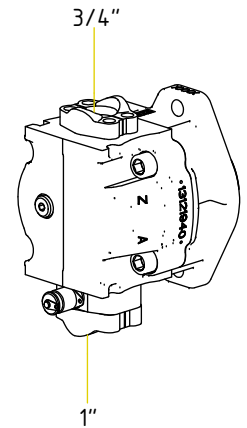

Without EC-Oil

POS	DESCRIPTION	PART	QTY	COMMENTS
2	Washer GBR12 3/4	710706	1	QTY: 2 for ECO60, 4 for ECO70
3	Adapter 136-12-12 (3/4")	710126	1	QTY: 2 for ECO70
4	Washer GBR08 1/2	710704	1	QTY: 4 for ECO60, 2 for ECO70
5	Adapter 136-08-08 (1/2")	710108	1	QTY: 2 for ECO60
6	Plug 70125-12 (3/4")	711532	1	
7	Plug 70125-08 (1/2")	711500	1	
21	Hose P	7001517	1	
28	Hose T	7001518	1	

POS in order of assembly