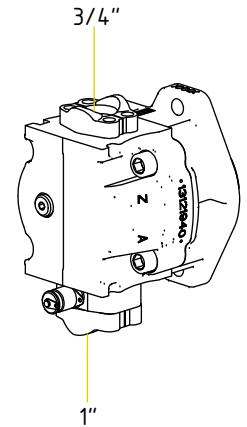

POS in order of assembly

EC-Oil

ECO60 W:

ECO70 W:

POS	DESCRIPTION	PART	QTY	COMMENTS
2	Washer GBR12 3/4	710706	1	QTY: 2 for ECO60, 4 for ECO70
3	Adapter 136-12-12 (3/4")	710126	1	QTY: 2 for ECO70
4	Washer GBR08 1/2	710704	1	QTY: 4 for ECO60, 2 for ECO70
5	Adapter 136-08-08 (1/2")	710108	1	QTY: 2 for ECO60
21	Hose P	7001517	1	
28	Hose T	7001518	1	
39	Hose EC-Oil T 3/4"	7001519	1	
40	Hose EC-Oil P 1/2"	7001520	1	
41	Adapter 135-08-12 (1/2"-3/4")	710109	1	

POS	DESCRIPTION	PART	QTY	COMMENTS
20	O-ring 24,99x3,53 nitrile 3/4"	710963	1	
22	Flange half 3/4" 3000PSI	711085	2	
23	Washer NL 10mm	611041	8	
24	Screw MC6S M10x30 12.9 ZFSL	612018	4	
25	O-ring 32,93x3,53 nitrile 1"	710936	2	
29	Flange half 1" 3000PSI	7001080	2	
32	Washer NL 14mm	611043	2	
42	Hydraulic motor PC6000	7001500	1	
43	Seal kit for motor PC6000	7001673	1	
44	Screw MC6S 14x35 12.9	610502	2	