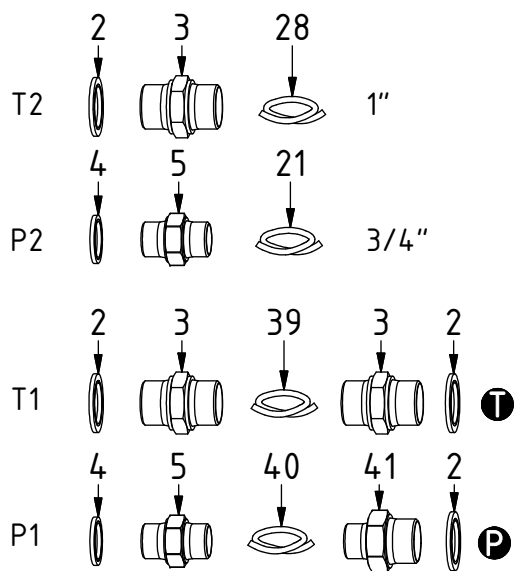

Without EC-Oil

POS	DESCRIPTION	PART	QTY	COMMENTS
2	Washer GBR12 3/4	710706	1	QTY: 2 for ECO60, 4 for ECO70
3	Adapter 136-12-12 (3/4")	710126	1	QTY: 2 for ECO70
4	Washer GBR08 1/2	710704	1	QTY: 4 for ECO60, 2 for ECO70
5	Adapter 136-08-08 (1/2")	710108	1	QTY: 2 for ECO60
6	Plug 70125-12 (3/4")	711532	1	
7	Plug 70125-08 (1/2")	711500	1	
21	Hose P	7001517	1	
28	Hose T	7001518	1	

POS in order of assembly

EC-Oil

ECO60 W:

ECO70 W:

POS	DESCRIPTION	PART	QTY	COMMENTS
2	Washer GBR12 3/4	710706	1	QTY: 2 for ECO60, 4 for ECO70
3	Adapter 136-12-12 (3/4")	710126	1	QTY: 2 for ECO70
4	Washer GBR08 1/2	710704	1	QTY: 4 for ECO60, 2 for ECO70
5	Adapter 136-08-08 (1/2")	710108	1	QTY: 2 for ECO60
21	Hose P	7001517	1	
28	Hose T	7001518	1	
39	Hose EC-Oil T 3/4"	7001519	1	
40	Hose EC-Oil P 1/2"	7001520	1	
41	Adapter 135-08-12 (1/2"-3/4")	710109	1	

EC-Oil:

POS	DESCRIPTION	PART	QTY	COMMENTS
21	Hose P	7001517	1	
28	Hose T	7001518	1	
39	Hose EC-Oil T 3/4"	7001519	1	
40	Hose EC-Oil P 1/2"	7001520	1	

POS in order of assembly

Without EC-Oil:

RELATED SPARE PARTS

POS	DESCRIPTION	PART	QTY	COMMENTS
20	O-ring 24,99x3,53 nitrile 3/4"	710963	1	
22	Flange half 3/4" 3000PSI	711085	2	
23	Washer NL 10mm	611041	8	
24	Screw MC6S M10x30 12.9 ZFSL	612018	4	
25	O-ring 32,93x3,53 nitrile 1"	710936	2	
29	Flange half 1" 3000PSI	7001080	2	
32	Washer NL 14mm	611043	2	
42	Hydraulic motor PC6000	7001500	1	
43	Seal kit for motor PC6000	7001673	1	
44	Screw MC6S 14x35 12.9	610502	2	