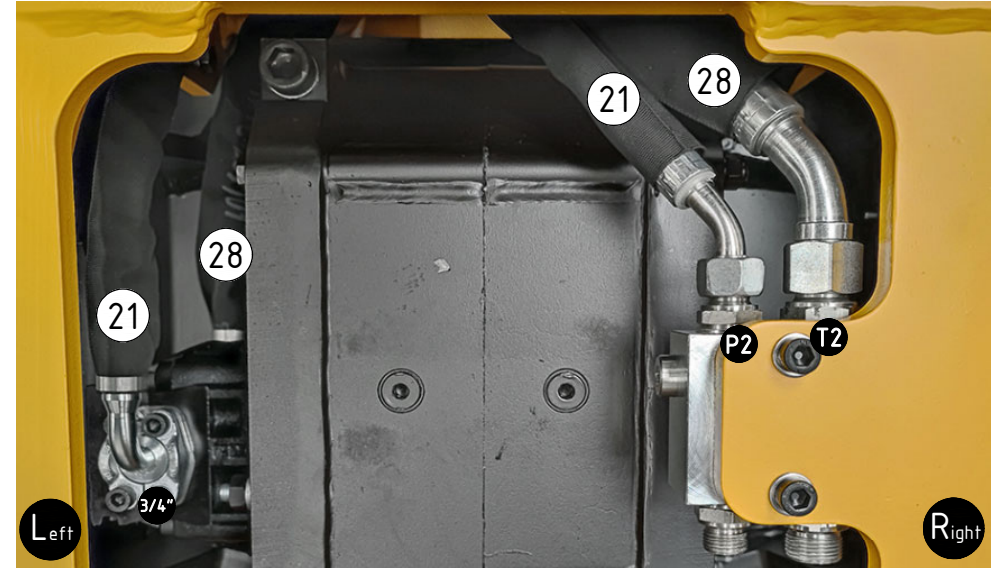

POS	DESCRIPTION	PART	QTY	COMMENTS
21	Hose P	7001517	1	
28	Hose T	7001518	1	
39	Hose EC-Oil T 3/4"	7001519	1	
40	Hose EC-Oil P 1/2"	7001520	1	

POS in order of assembly

Without EC-Oil: