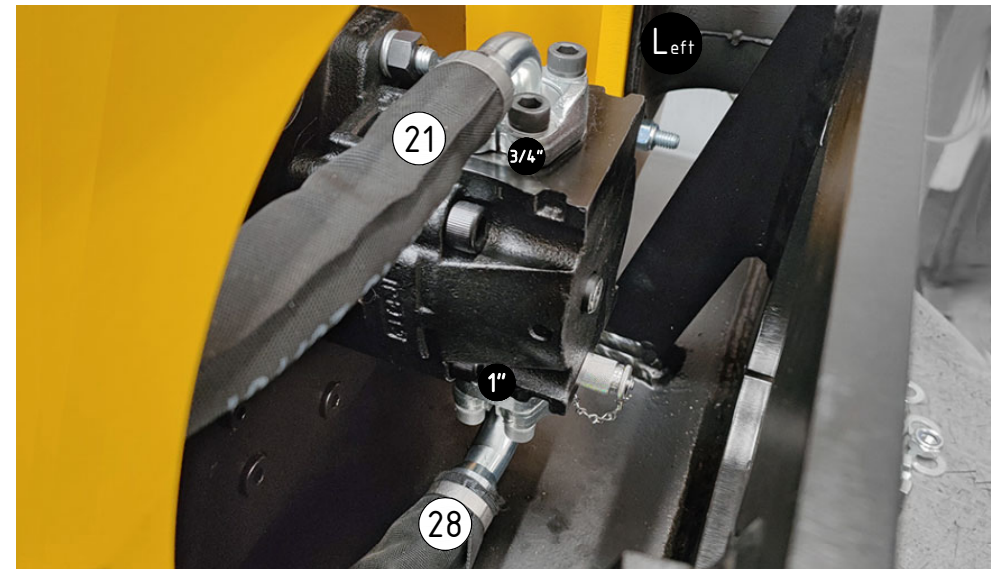

POS	DESCRIPTION	PART	QTY	COMMENTS
21	Hose P	7001517	1	
28	Hose T	7001518	1	
39	Hose EC-Oil T 3/4"	7001519	1	
40	Hose EC-Oil P 1/2"	7001520	1	

POS in order of assembly

Without EC-Oil: