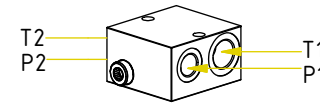

POS in order of assembly

EC-Oil

ECO60 W:

ECO70 W:

POS	DESCRIPTION	PART	QTY	COMMENTS
2	Washer GBR12 3/4	710706	1	QTY: 2 for ECO60, 4 for ECO70
3	Adapter 136-12-12 (3/4")	710126	1	QTY: 2 for ECO70
4	Washer GBR08 1/2	710704	1	QTY: 4 for ECO60, 2 for ECO70
5	Adapter 136-08-08 (1/2")	710108	1	QTY: 2 for ECO60
21	Hose P	7001517	1	
28	Hose T	7001518	1	
39	Hose EC-Oil T 3/4"	7001519	1	
40	Hose EC-Oil P 1/2"	7001520	1	
41	Adapter 135-08-12 (1/2"-3/4")	710109	1	