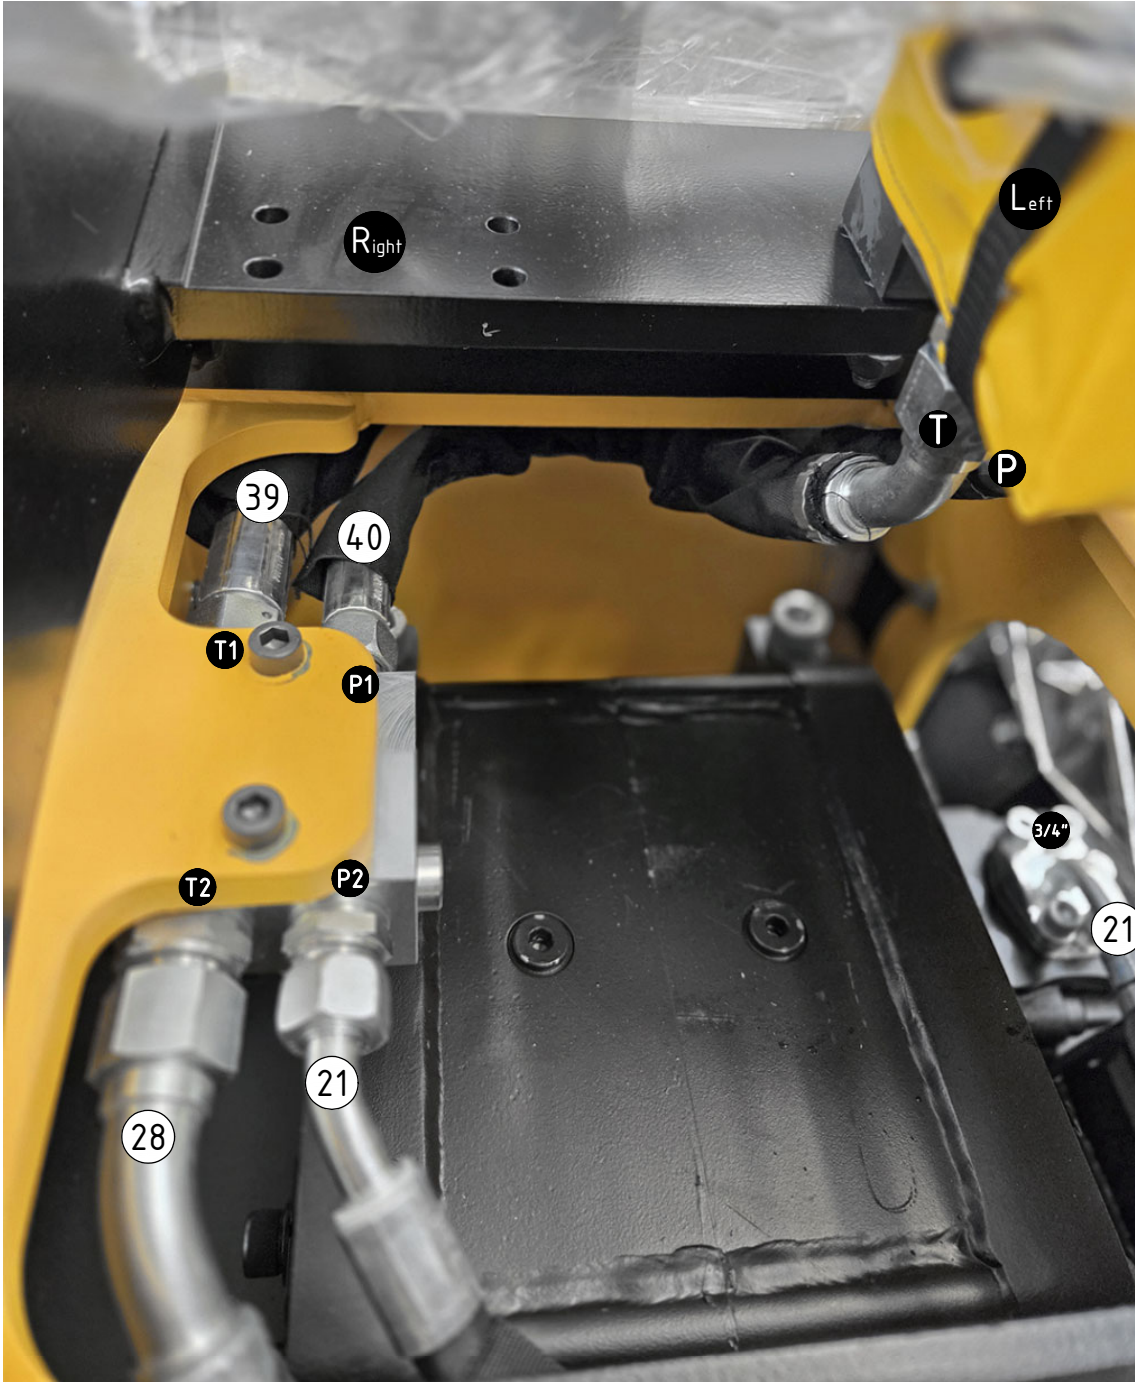

EC-Oil:

POS	DESCRIPTION	PART	QTY	COMMENTS
21	Hose P	7001517	1	
28	Hose T	7001518	1	
39	Hose EC-Oil T 3/4"	7001519	1	
40	Hose EC-Oil P 1/2"	7001520	1	

POS in order of assembly

Without EC-Oil: