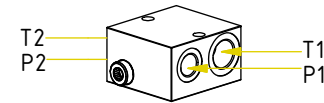

Without EC-Oil

POS	DESCRIPTION	PART	QTY	COMMENTS
2	Washer GBR12 3/4	710706	1	QTY: 2 for ECO60, 4 for ECO70
3	Adapter 136-12-12 (3/4")	710126	1	QTY: 2 for ECO70
4	Washer GBR08 1/2	710704	1	QTY: 4 for ECO60, 2 for ECO70
5	Adapter 136-08-08 (1/2")	710108	1	QTY: 2 for ECO60
6	Plug 70125-12 (3/4")	711532	1	
7	Plug 70125-08 (1/2")	711500	1	
21	Hose P	7001517	1	
28	Hose T	7001518	1	

POS in order of assembly