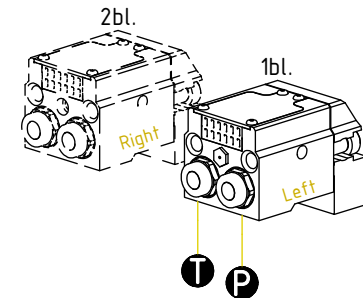

POS in order of assembly

EC-Oil

ECO60 W:

ECO70 W:

POS	DESCRIPTION	PART	QTY	COMMENTS
2	Washer GBR12 3/4	710706	1	QTY: 2 for ECO60, 4 for ECO70
3	Adapter 136-12-12 (3/4")	710126	1	QTY: 2 for ECO70
4	Washer GBR08 1/2	710704	1	QTY: 4 for ECO60, 2 for ECO70
5	Adapter 136-08-08 (1/2")	710108	1	QTY: 2 for ECO60
21	Hose P	7001517	1	
28	Hose T	7001518	1	
39	Hose EC-Oil T 3/4"	7001519	1	
40	Hose EC-Oil P 1/2"	7001520	1	
41	Adapter 135-08-12 (1/2"-3/4")	710109	1	

EC-Oil:

POS	DESCRIPTION	PART	QTY	COMMENTS
21	Hose P	7001517	1	
28	Hose T	7001518	1	
39	Hose EC-Oil T 3/4"	7001519	1	
40	Hose EC-Oil P 1/2"	7001520	1	

POS in order of assembly

Without EC-Oil:

RELATED SPARE PARTS

POS	DESCRIPTION	PART	QTY	COMMENTS
20	O-ring 24,99x3,53 nitrile 3/4"	710963	1	
22	Flange half 3/4" 3000PSI	711085	2	
23	Washer NL 10mm	611041	8	
24	Screw MC6S M10x30 12.9 ZFSL	612018	4	
25	O-ring 32,93x3,53 nitrile 1"	710936	2	
29	Flange half 1" 3000PSI	7001080	2	
32	Washer NL 14mm	611043	2	
42	Hydraulic motor PC6000	7001500	1	
43	Seal kit for motor PC6000	7001673	1	
44	Screw MC6S 14x35 12.9	610502	2	