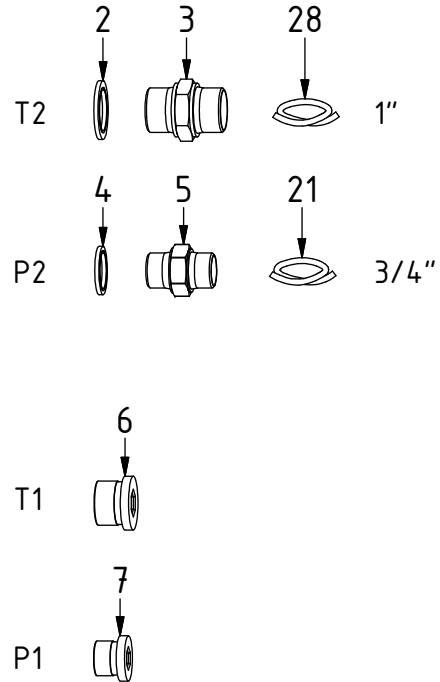

Without EC-Oil

POS	DESCRIPTION	PART	QTY	COMMENTS
2	Washer GBR12 3/4	710706	1	QTY: 2 for ECO60, 4 for ECO70
3	Adapter 136-12-12 (3/4")	710126	1	QTY: 2 for ECO70
4	Washer GBR08 1/2	710704	1	QTY: 4 for ECO60, 2 for ECO70
5	Adapter 136-08-08 (1/2")	710108	1	QTY: 2 for ECO60
6	Plug 70125-12 (3/4")	711532	1	
7	Plug 70125-08 (1/2")	711500	1	
21	Hose P	7001517	1	
28	Hose T	7001518	1	

POS in order of assembly