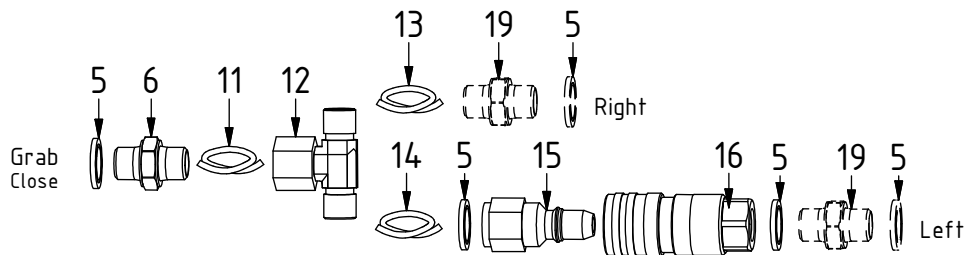

Readers note:

 Indicates instruction.

 Represents Hose.

Dashed lines for overview, mounts
on other pages/assemblies.

EC204 - Hitch CW05GP GR05

POS	DESCRIPTION	PART	QTY	COMMENTS
1	Quick hitch CW05GP 0° GR05 Compl.	1069936	1	
2	Feather Key	650101	6	
3	Screw MC6S M12x80 12.9 ZFSLH	6000148	12	Torque: 136Nm

POS in order of assembly

POS in order of assembly

POS	DESCRIPTION	PART	QTY	COMMENTS
4	Adapter 401-02-02 90° (1/8")	710293	1	
5	Washer GBR04 1/4	710702	10	QTY: 4 part of Integrated grab
6	Adapter 136-04-04 (1/4")	7000531	2	
7	Washer GBR02 1/8	710701	2	
8	Hose Lock Close	7001382	1	
9	Banjo bolt 4451-02 (1/2")	710277	1	
10	Hose Lock Open	7001381	1	
11	Hose Grab Internal	7000141	2	
12	Adapter 853-04-99 (1/4")	710184	2	
13	Hose Grab Long	7000112	2	
14	Hose Grab Short	7000113	2	
15	Quick Coupler 1/4" Male 2520	790111	2	
16	Quick coupler 1/4" 2510 cejn	790110	2	
17	Adapter 401-04-04 90° (1/4")	710151	1	
18	Adapter 45° 402-04-04(1/4")	7000104	1	
19	Adapter 138-04-29 (1/4")	710135	4	Part of Integrated grab