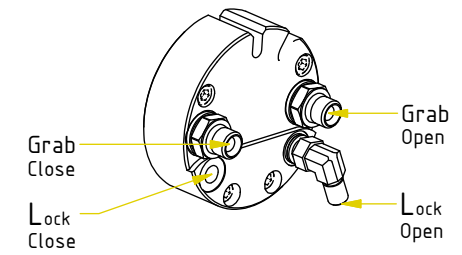

Readers note:

 Indicates instruction.

 Represents Hose.

Dashed lines for overview, mounts
on other pages/assemblies.

EC204 - Hitch CW05GP GR05

POS	DESCRIPTION	PART	QTY	COMMENTS
1	Quick hitch CW05GP 0° GR05 Compl.	1069936	1	
2	Feather Key	650101	6	
3	Screw MC6S M12x80 12.9 ZFSLH	6000148	12	Torque: 136Nm

POS in order of assembly

POS in order of assembly

POS	DESCRIPTION	PART	QTY	COMMENTS
4	Adapter 401-02-02 90° (1/8")	710293	1	
5	Washer GBR04 1/4	710702	10	QTY: 4 part of Integrated grab
6	Adapter 136-04-04 (1/4")	7000531	2	
7	Washer GBR02 1/8	710701	2	
8	Hose Lock Close	7001382	1	
9	Banjo bolt 4451-02 (1/2")	710277	1	
10	Hose Lock Open	7001381	1	
11	Hose Grab Internal	7000141	2	
12	Adapter 853-04-99 (1/4")	710184	2	
13	Hose Grab Long	7000112	2	
14	Hose Grab Short	7000113	2	
15	Quick Coupler 1/4" Male 2520	790111	2	
16	Quick coupler 1/4" 2510 cejn	790110	2	
17	Adapter 401-04-04 90° (1/4")	710151	1	
18	Adapter 45° 402-04-04(1/4")	7000104	1	
19	Adapter 138-04-29 (1/4")	710135	4	Part of Integrated grab

POS	DESCRIPTION	PART	QTY	COMMENTS
8	Hose Lock Close	7001382	1	
10	Hose Lock Open	7001381	1	
11	Hose Grab Internal	7000141	2	
13	Hose Grab Long	7000112	2	
14	Hose Grab Short	7000113	2	