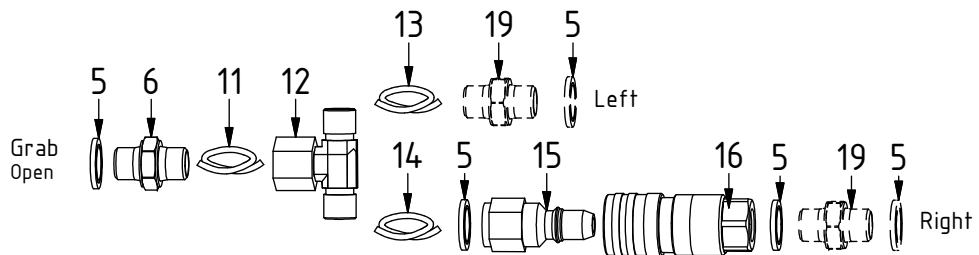

Readers note:

 Indicates instruction.

 Represents Hose.

Dashed lines for overview, mounts
on other pages/assemblies.

EC204 - Hitch CW05GP GR05

POS	DESCRIPTION	PART	QTY	COMMENTS
1	Quick hitch CW05GP 0° GR05 Compl.	1069936	1	
2	Feather Key	650101	6	
3	Screw MC6S M12x80 12.9 ZFSLH	6000148	12	Torque: 136Nm

POS in order of assembly

POS in order of assembly

POS	DESCRIPTION	PART	QTY	COMMENTS
4	Adapter 401-02-02 90° (1/8")	710293	1	
5	Washer GBR04 1/4	710702	10	QTY: 4 part of Integrated grab
6	Adapter 136-04-04 (1/4")	7000531	2	
7	Washer GBR02 1/8	710701	2	
8	Hose Lock Close	7001382	1	
9	Banjo bolt 4451-02 (1/2")	710277	1	
10	Hose Lock Open	7001381	1	
11	Hose Grab Internal	7000141	2	
12	Adapter 853-04-99 (1/4")	710184	2	
13	Hose Grab Long	7000112	2	
14	Hose Grab Short	7000113	2	
15	Quick Coupler 1/4" Male 2520	790111	2	
16	Quick coupler 1/4" 2510 cejn	790110	2	
17	Adapter 401-04-04 90° (1/4")	710151	1	
18	Adapter 45° 402-04-04(1/4")	7000104	1	
19	Adapter 138-04-29 (1/4")	710135	4	Part of Integrated grab

POS	DESCRIPTION	PART	QTY	COMMENTS
8	Hose Lock Close	7001382	1	
10	Hose Lock Open	7001381	1	
11	Hose Grab Internal	7000141	2	
13	Hose Grab Long	7000112	2	
14	Hose Grab Short	7000113	2	