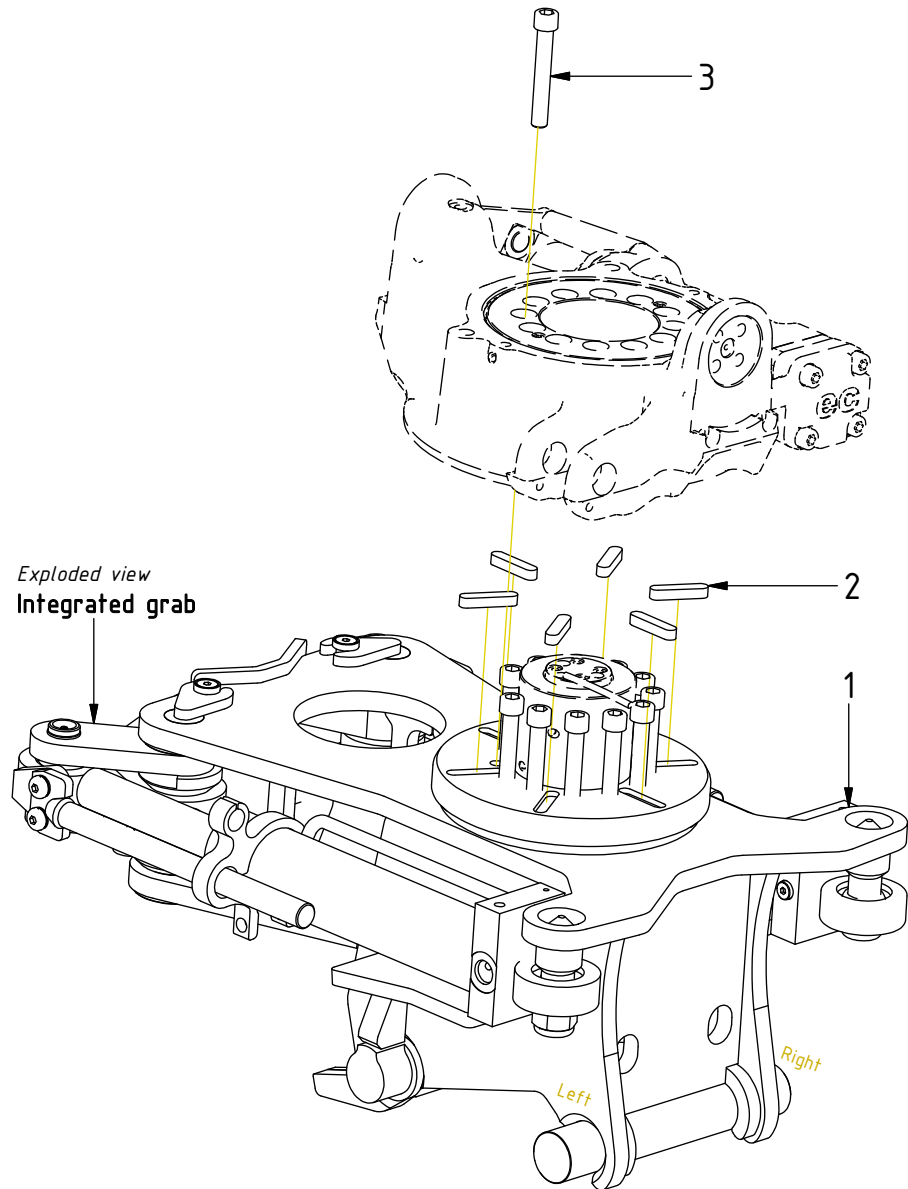

COVERSHEET

Planned document changes:

Briefly:

No planned changes.

Document changes:

Date:	Change:	Rev. after change:
2024-08-29	Missing washer added.	C
2024-04-10	Adapters against cyl. added.	B
2023-09-21	Grab Open/Close corrected.	A
2023-03-21	New document.	-

Readers note:

 Indicates instruction.

 Represents Hose.

Dashed lines for overview, mounts
on other pages/assemblies.

EC204 - Hitch CW05GP GR05

POS	DESCRIPTION	PART	QTY	COMMENTS
1	Quick hitch CW05GP 0° GR05 Compl.	1069936	1	
2	Feather Key	650101	6	
3	Screw MC6S M12x80 12.9 ZFSLH	6000148	12	Torque: 136Nm

POS in order of assembly

POS in order of assembly

POS	DESCRIPTION	PART	QTY	COMMENTS
4	Adapter 401-02-02 90° (1/8")	710293	1	
5	Washer GBR04 1/4	710702	10	QTY: 4 part of Integrated grab
6	Adapter 136-04-04 (1/4")	7000531	2	
7	Washer GBR02 1/8	710701	2	
8	Hose Lock Close	7001382	1	
9	Banjo bolt 4451-02 (1/2")	710277	1	
10	Hose Lock Open	7001381	1	
11	Hose Grab Internal	7000141	2	
12	Adapter 853-04-99 (1/4")	710184	2	
13	Hose Grab Long	7000112	2	
14	Hose Grab Short	7000113	2	
15	Quick Coupler 1/4" Male 2520	790111	2	
16	Quick coupler 1/4" 2510 cejn	790110	2	
17	Adapter 401-04-04 90° (1/4")	710151	1	
18	Adapter 45° 402-04-04(1/4")	7000104	1	
19	Adapter 138-04-29 (1/4")	710135	4	Part of Integrated grab

POS	DESCRIPTION	PART	QTY	COMMENTS
8	Hose Lock Close	7001382	1	
10	Hose Lock Open	7001381	1	
11	Hose Grab Internal	7000141	2	
13	Hose Grab Long	7000112	2	
14	Hose Grab Short	7000113	2	