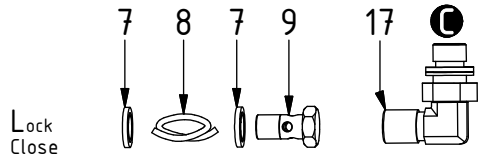

Readers note:

 Indicates instruction.

 Represents Hose.

Dashed lines for overview, mounts
on other pages/assemblies.

EC204 - Hitch CW05GP GR05

POS	DESCRIPTION	PART	QTY	COMMENTS
1	Quick hitch CW05GP 0° GR05 Compl.	1069936	1	
2	Feather Key	650101	6	
3	Screw MC6S M12x80 12.9 ZFSLH	6000148	12	Torque: 136Nm

POS in order of assembly

POS in order of assembly

POS	DESCRIPTION	PART	QTY	COMMENTS
4	Adapter 401-02-02 90° (1/8")	710293	1	
5	Washer GBR04 1/4	710702	10	QTY: 4 part of Integrated grab
6	Adapter 136-04-04 (1/4")	7000531	2	
7	Washer GBR02 1/8	710701	2	
8	Hose Lock Close	7001382	1	
9	Banjo bolt 4451-02 (1/2")	710277	1	
10	Hose Lock Open	7001381	1	
11	Hose Grab Internal	7000141	2	
12	Adapter 853-04-99 (1/4")	710184	2	
13	Hose Grab Long	7000112	2	
14	Hose Grab Short	7000113	2	
15	Quick Coupler 1/4" Male 2520	790111	2	
16	Quick coupler 1/4" 2510 cejn	790110	2	
17	Adapter 401-04-04 90° (1/4")	710151	1	
18	Adapter 45° 402-04-04(1/4")	7000104	1	
19	Adapter 138-04-29 (1/4")	710135	4	Part of Integrated grab