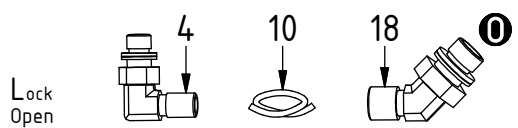

Readers note:

 Indicates instruction.

 Represents Hose.

Dashed lines for overview, mounts
on other pages/assemblies.

EC204 - Hitch CW05GP GR05

POS	DESCRIPTION	PART	QTY	COMMENTS
1	Quick hitch CW05GP 0° GR05 Compl.	1069936	1	
2	Feather Key	650101	6	
3	Screw MC6S M12x80 12.9 ZFSLH	6000148	12	Torque: 136Nm

POS in order of assembly

POS in order of assembly

POS	DESCRIPTION	PART	QTY	COMMENTS
4	Adapter 401-02-02 90° (1/8")	710293	1	
5	Washer GBR04 1/4	710702	10	QTY: 4 part of Integrated grab
6	Adapter 136-04-04 (1/4")	7000531	2	
7	Washer GBR02 1/8	710701	2	
8	Hose Lock Close	7001382	1	
9	Banjo bolt 4451-02 (1/2")	710277	1	
10	Hose Lock Open	7001381	1	
11	Hose Grab Internal	7000141	2	
12	Adapter 853-04-99 (1/4")	710184	2	
13	Hose Grab Long	7000112	2	
14	Hose Grab Short	7000113	2	
15	Quick Coupler 1/4" Male 2520	790111	2	
16	Quick coupler 1/4" 2510 cejn	790110	2	
17	Adapter 401-04-04 90° (1/4")	710151	1	
18	Adapter 45° 402-04-04(1/4")	7000104	1	
19	Adapter 138-04-29 (1/4")	710135	4	Part of Integrated grab