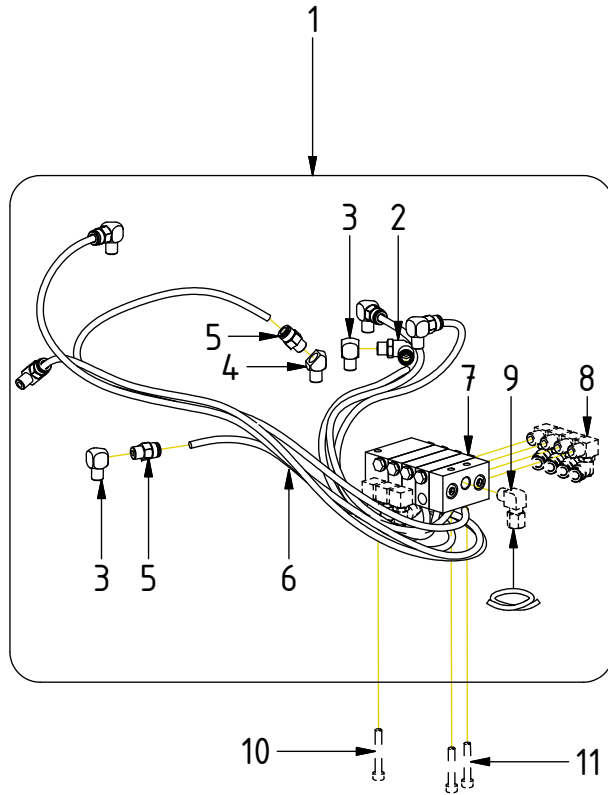

COVERSHEET

Planned document changes:

Briefly:

2026-05-07. Part no for the included hose: 7001724.

Document changes:

Date:	Change:	Rev. after change:
2026-02-06	Screws corrected.	D
2023-10-20	Photos updated.	C
2023-09-08	Hose kit discontinued.	B
2022-11-03	New document.	A
2022-05-17	Pre-series draft.	-

Readers note:

Indicates instruction.

Represents Hose.

Dashed lines for overview, mounts
on other pages/assemblies.

EC206B - Central lubrication

POS	DESCRIPTION	PART	QTY	COMMENTS
1	Lubrication kit EC206B V2 Compl.	7001722	1	(POS.2-7 & hose incl.)
2	Adapter 90° Push-in - swivel	790184	1	
3	Adapter 90° R1/8"	710199	6	
4	Adapter 45° R1/8"	712215	1	
5	Push-in koppl EC209 R1/8"	790172	6	
6	Hose central lubrication bulk	7000784	1	
7	Dosing block MX-F 4/7 EC206B V2	1068332	1	(POS.8-9 incl.)
8	Adapter 90° M10x1	790190	7	
9	Angular coupl 90° 1/8 w cuttingring	7001720	1	
10	Screw MC6S M5x35 12.9	610404	1	Part of rotator frame
11	Screw MC6S M5x30 12.9	610403	2	Part of rotator frame

POS in order of assembly

EC206B - Central lubrication

POS in order of assembly

POS	DESCRIPTION	PART	QTY	COMMENTS
1	Lubrication kit EC206B V2 Compl.	7001722	1	(POS.2-7 & hose incl.)
2	Adapter 90° Push-in - swivel	790184	1	
3	Adapter 90° R1/8"	710199	6	
4	Adapter 45° R1/8"	712215	1	
5	Push-in koppl EC209 R1/8"	790172	6	
6	Hose central lubrication bulk	7000784	1	
●	Use cable ties			