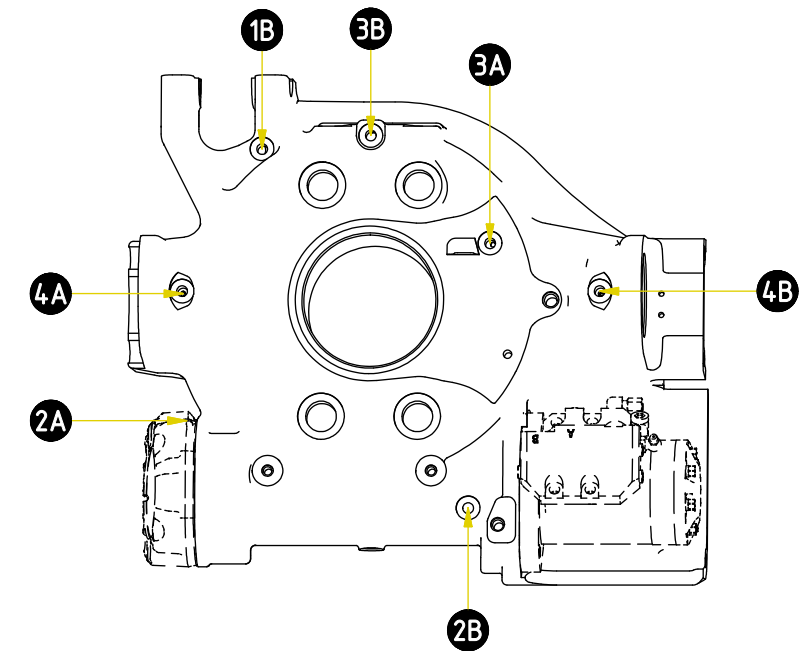

COVERSHEET

Planned document changes:

Briefly:

2026-05-07. Part no for the included hose: 7001724.

Document changes:

Date:	Change:	Rev. after change:
2026-02-06	Screws corrected.	D
2023-10-20	Photos updated.	C
2023-09-08	Hose kit discontinued.	B
2022-11-03	New document.	A
2022-05-17	Pre-series draft.	-

Readers note:

Indicates instruction.

Represents Hose.

Dashed lines for overview, mounts
on other pages/assemblies.

EC206B - Central lubrication

POS	DESCRIPTION	PART	QTY	COMMENTS
1	Lubrication kit EC206B V2 Compl.	7001722	1	(POS.2-7 & hose incl.)
2	Adapter 90° Push-in - swivel	790184	1	
3	Adapter 90° R1/8"	710199	6	
4	Adapter 45° R1/8"	712215	1	
5	Push-in koppl EC209 R1/8"	790172	6	
6	Hose central lubrication bulk	7000784	1	
7	Dosing block MX-F 4/7 EC206B V2	1068332	1	(POS.8-9 incl.)
8	Adapter 90° M10x1	790190	7	
9	Angular coupl 90° 1/8 w cuttingring	7001720	1	
10	Screw MC6S M5x35 12.9	610404	1	Part of rotator frame
11	Screw MC6S M5x30 12.9	610403	2	Part of rotator frame

POS in order of assembly

EC206B - Central lubrication

POS in order of assembly

POS	DESCRIPTION	PART	QTY	COMMENTS
1	Lubrication kit EC206B V2 Compl.	7001722	1	(POS.2-7 & hose incl.)
2	Adapter 90° Push-in - swivel	790184	1	
3	Adapter 90° R1/8"	710199	6	
4	Adapter 45° R1/8"	712215	1	
5	Push-in koppl EC209 R1/8"	790172	6	
6	Hose central lubrication bulk	7000784	1	
●	Use cable ties			