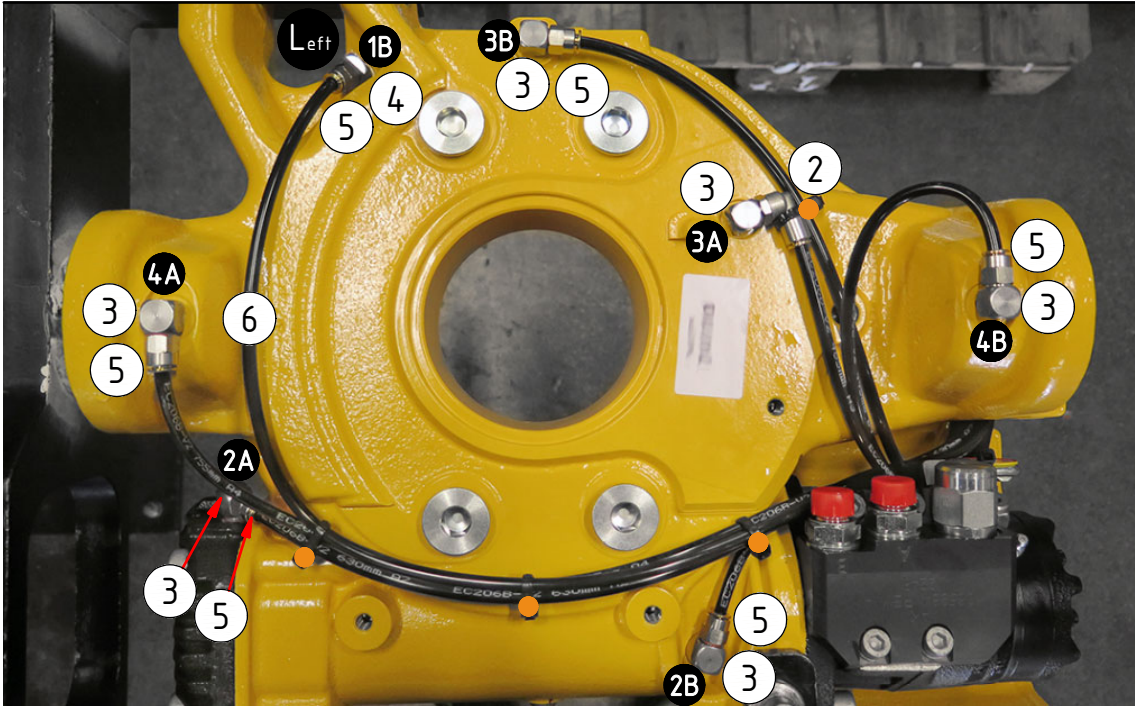

Readers note:

Indicates instruction.

Represents Hose.

Dashed lines for overview, mounts
on other pages/assemblies.

EC206B - Central lubrication

POS	DESCRIPTION	PART	QTY	COMMENTS
1	Lubrication kit EC206B V2 Compl.	7001722	1	(POS.2-7 & hose incl.)
2	Adapter 90° Push-in - swivel	790184	1	
3	Adapter 90° R1/8"	710199	6	
4	Adapter 45° R1/8"	712215	1	
5	Push-in koppl EC209 R1/8"	790172	6	
6	Hose central lubrication bulk	7000784	1	
7	Dosing block MX-F 4/7 EC206B V2	1068332	1	(POS.8-9 incl.)
8	Adapter 90° M10x1	790190	7	
9	Angular coupl 90° 1/8 w cuttingring	7001720	1	
10	Screw MC6S M5x35 12.9	610404	1	Part of rotator frame
11	Screw MC6S M5x30 12.9	610403	2	Part of rotator frame

POS in order of assembly

EC206B - Central lubrication

POS in order of assembly

POS	DESCRIPTION	PART	QTY	COMMENTS
1	Lubrication kit EC206B V2 Compl.	7001722	1	(POS.2-7 & hose incl.)
2	Adapter 90° Push-in - swivel	790184	1	
3	Adapter 90° R1/8"	710199	6	
4	Adapter 45° R1/8"	712215	1	
5	Push-in koppl EC209 R1/8"	790172	6	
6	Hose central lubrication bulk	7000784	1	
●	Use cable ties			