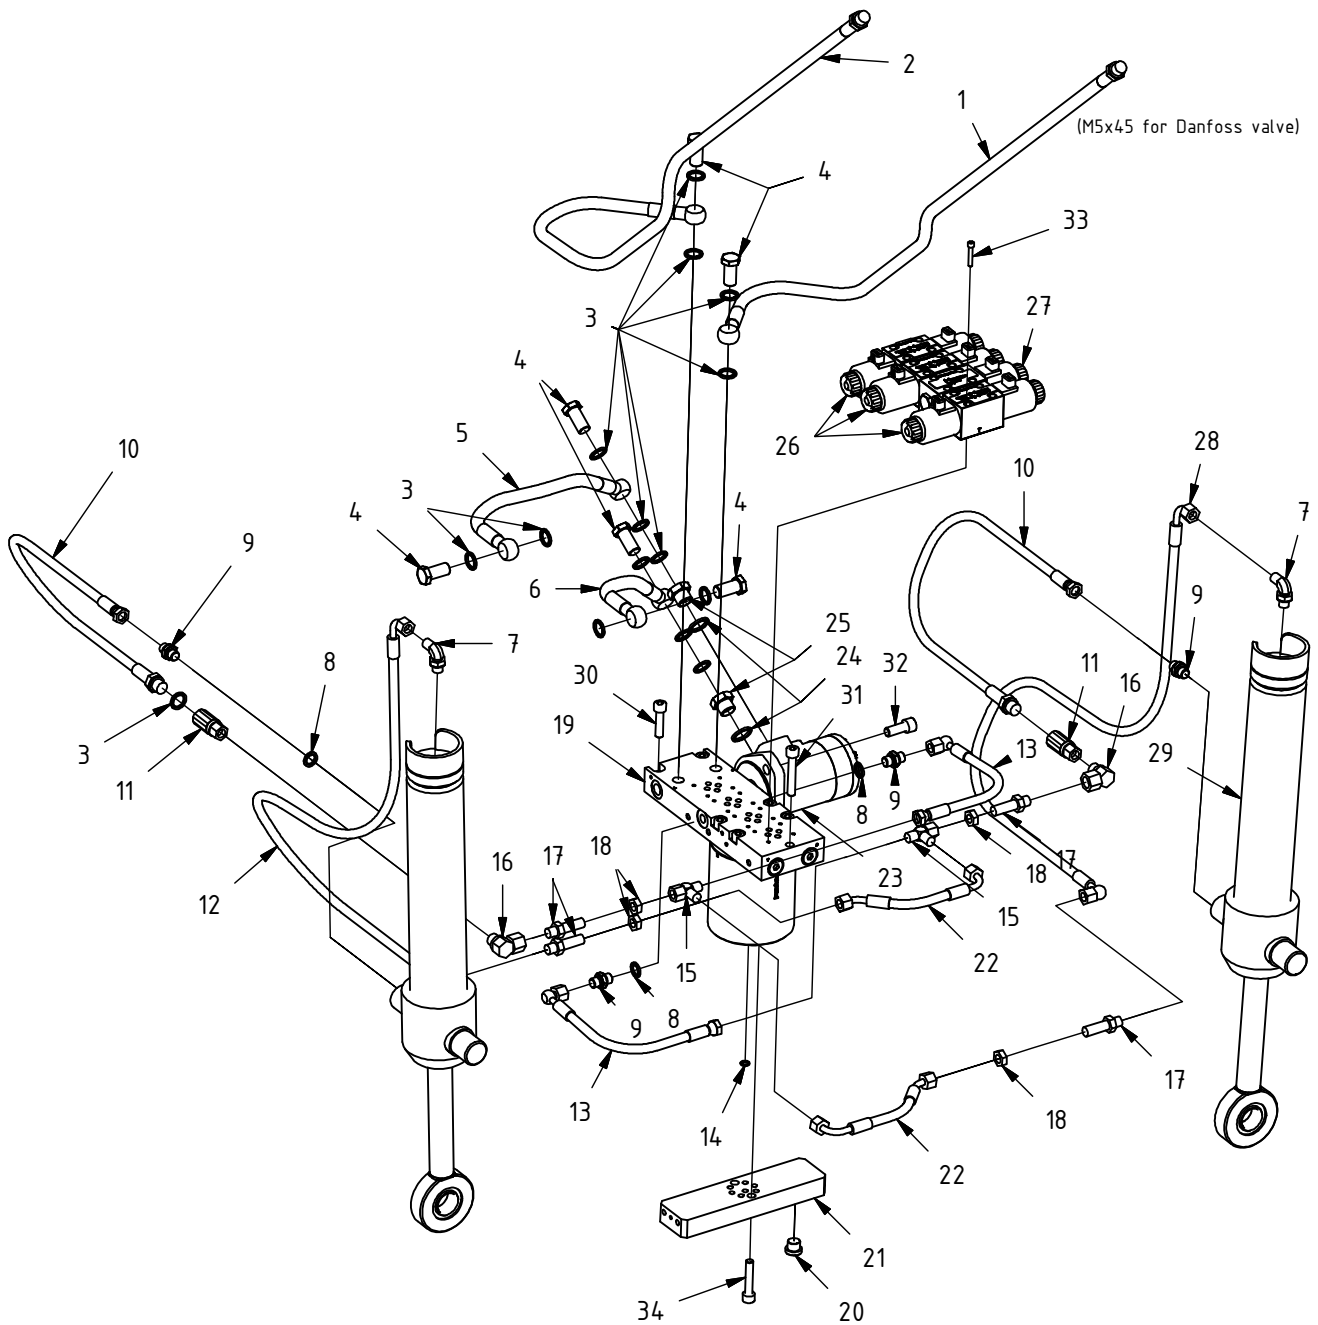

**EC15 Hydraulic System**

Published: 2014-02-27

Drawing No: 403244/G

**COVERSHEET**

Discontinued model/configuration, exploded view will receive no updates.

**Notable regarding spare parts:**

POS.13 is incorrect, correct item no: 740103.

## EC15 Hydraulic System

Published: 2014-02-27

Drawing No: 403244/G

Component Drawing of Svivel and Valveblock (pos. 19): 404873

Component Drawing of Tiltcylinder 400697 (pos. 29): 404956

## EC15 Hydraulic System

Published: 2014-02-27				Drawing No: 403244/G	
POS	DESCRIPTION	PART	QTY	COMMENTS	
1	Hydraulic Hose	740405	1		
2	Hydraulic Hose	740405	1		
3	Tredowasher	710703	16		
4	Banjo	710272	6		
5	Hydraulic Hose	740602	1		
6	Hydraulic Hose	740601	1		
7	Adapter 90K	710151	2		
8	Tredowasher	710702	4		
9	Adapter	710135	4		
10	Hydraulic Hose	740609	2		
11	Sviveladapter	710810	2		
12	Hydraulic Hose	740608	1		
13	Hydraulic Hose	740013	2		
14	O-ring	710901	6	9,25x1,78	
15	T-Adapter	710282	2		
16	Adapter 90°	710215	2		
17	Adapter	710261	4		
18	Nut	710250	4		
19	Svivel (Complete)	100408K or 201683	1	100408K = 6 channel, 4 valves; 201683 = 6 channel, 5 valves Depending on assembly date, check before ordering!	
20	Plug	711504	4		
21	6 Channel Block	200213	1		
22	Hydraulic Hose	740611	2		
23	Motor	720112	1	131cc Charlynn T-motor	
24	Tredowasher	710704	2		
25	Adapter	710233	2		
26	Directional Valve	730103	3		
27	Directional Valve	730104	1		
28	Hydraulic Hose	740610	1		
29	Tiltcylinder	400697	2		
30	Socket Head Screw 10 x 40	610453	2		
31	Socket Head Screw 10 x 60	610460	1		
32	Socket Head Screw 12 x 30	610474	2		
33	Socket Head Screw 5 x 30	610403	16		
34	Socket Head Screw 10 x 50	610457	2		