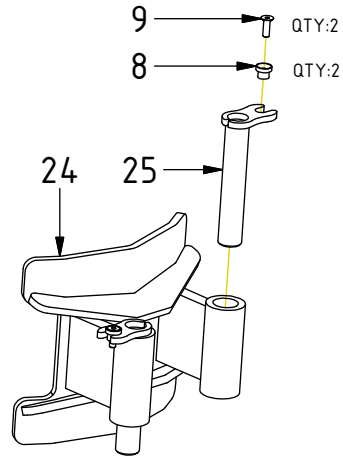

Dashed lines for overview, mounts
on other pages/assemblies.

POS	DESCRIPTION	PART	QTY	COMMENTS
1	Grab arm (Single) Complete	200162K	1	(POS.3-4 incl.)
2	Grab arm (Double) Complete	200161K	1	(POS.3-4 incl.)
3	Bushing 40/44/55x40	630404	4	
4	Grease Nipple	711409	3	
5	Shims GR20 1mm	1018493	2	Used if required
6	Shims GR20 2mm	1018494	2	Used if required
7	Axle Grab arm	400520	2	
8	Spacer countersink	400659	6	
9	Screw MF6S M8x25 10.9 FZB	610608	6	Loxéal 83-52
10	Grab cylinder L Complete	301931K	1	
11	Grab cylinder R Complete	301469K	1	
12	Adapters according to Quick hitch			See "Quick hitch"
13	Axle grab cyl. (against quick hitch)	400522	2	
14	Axle grab cyl. (against quick hitch)	401157	2	For S45, S50, S60
15	Grab cover 20 complete L v.2	1008181K	1	(POS.17-18 incl.)
16	Grab cover 20 complete R v.2	1008190K	1	(POS.17-18 incl.)
17	Plastic spacer 1,2mm	400635	2	
18	Plastic spacer 5mm	400636	6	
19	Washer NL 10mm	611041	4	
20	Screw K6S M10x20 10.9 FZB	611812	4	
21	Mount during quick hitch assembly			
22	Axle grab cyl. (against grab arm)	400524	2	(POS.23 incl.)
23	Grease Nipple	711403	2	

SPARE PARTS

POS	DESCRIPTION	PART	QTY	COMMENTS
8	Spacer countersink	400659	6	
9	Screw MF6S M8x25 10.9 FZB	610608	6	Loxeal 83-52
10	Grab cylinder L Complete	301931K	1	
11	Grab cylinder R Complete	301469K	1	
15	Grab cover 20 complete L v.2	1008181K	1	(POS.17-18 incl.)
16	Grab cover 20 complete R v.2	1008190K	1	(POS.17-18 incl.)
18	Plastic spacer 5mm	400636	6	
24	Grab support GR20	300693	1	For hitches with bolted support
25	Axle grab support GR20	400521	2	For hitches with bolted support
26	Grab Cylinder 20 Complete	300734K	2	Replaced by POS.10-11 from 2003-01
27	Grab Cover 20 Complete (1 hole)	300698K	2	Used with POS.26 (POS.18, 28 incl.)
28	Plastic spacer 10mm	400637	2	
29	Washer BRB 13x24x2,5 200 HV FZB	611007	2	
30	Lock Nut M6M M12x1,75 8,8 FZB	610924	2	