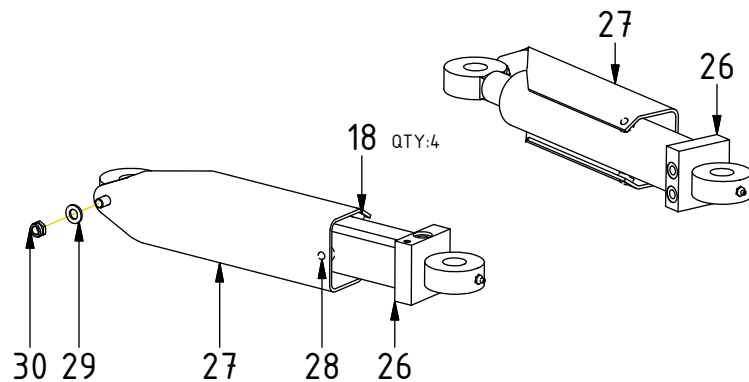

Dashed lines for overview, mounts
on other pages/assemblies.

POS	DESCRIPTION	PART	QTY	COMMENTS
1	Grab arm (Single) Complete	200162K	1	(POS.3-4 incl.)
2	Grab arm (Double) Complete	200161K	1	(POS.3-4 incl.)
3	Bushing 40/44/55x40	630404	4	
4	Grease Nipple	711409	3	
5	Shims GR20 1mm	1018493	2	Used if required
6	Shims GR20 2mm	1018494	2	Used if required
7	Axle Grab arm	400520	2	
8	Spacer countersink	400659	6	
9	Screw MF6S M8x25 10.9 FZB	610608	6	Loxéal 83-52
10	Grab cylinder L Complete	301931K	1	
11	Grab cylinder R Complete	301469K	1	
12	Adapters according to Quick hitch			See "Quick hitch"
13	Axle grab cyl. (against quick hitch)	400522	2	
14	Axle grab cyl. (against quick hitch)	401157	2	For S45, S50, S60
15	Grab cover 20 complete L v.2	1008181K	1	(POS.17-18 incl.)
16	Grab cover 20 complete R v.2	1008190K	1	(POS.17-18 incl.)
17	Plastic spacer 1,2mm	400635	2	
18	Plastic spacer 5mm	400636	6	
19	Washer NL 10mm	611041	4	
20	Screw K6S M10x20 10.9 FZB	611812	4	
21	Mount during quick hitch assembly			
22	Axle grab cyl. (against grab arm)	400524	2	(POS.23 incl.)
23	Grease Nipple	711403	2	

SPARE PARTS

POS	DESCRIPTION	PART	QTY	COMMENTS
8	Spacer countersink	400659	6	
9	Screw MF6S M8x25 10.9 FZB	610608	6	Loxeal 83-52
10	Grab cylinder L Complete	301931K	1	
11	Grab cylinder R Complete	301469K	1	
15	Grab cover 20 complete L v.2	1008181K	1	(POS.17-18 incl.)
16	Grab cover 20 complete R v.2	1008190K	1	(POS.17-18 incl.)
18	Plastic spacer 5mm	400636	6	
24	Grab support GR20	300693	1	For hitches with bolted support
25	Axle grab support GR20	400521	2	For hitches with bolted support
26	Grab Cylinder 20 Complete	300734K	2	Replaced by POS.10-11 from 2003-01
27	Grab Cover 20 Complete (1 hole)	300698K	2	Used with POS.26 (POS.18, 28 incl.)
28	Plastic spacer 10mm	400637	2	
29	Washer BRB 13x24x2,5 200 HV FZB	611007	2	
30	Lock Nut M6M M12x1,75 8,8 FZB	610924	2	