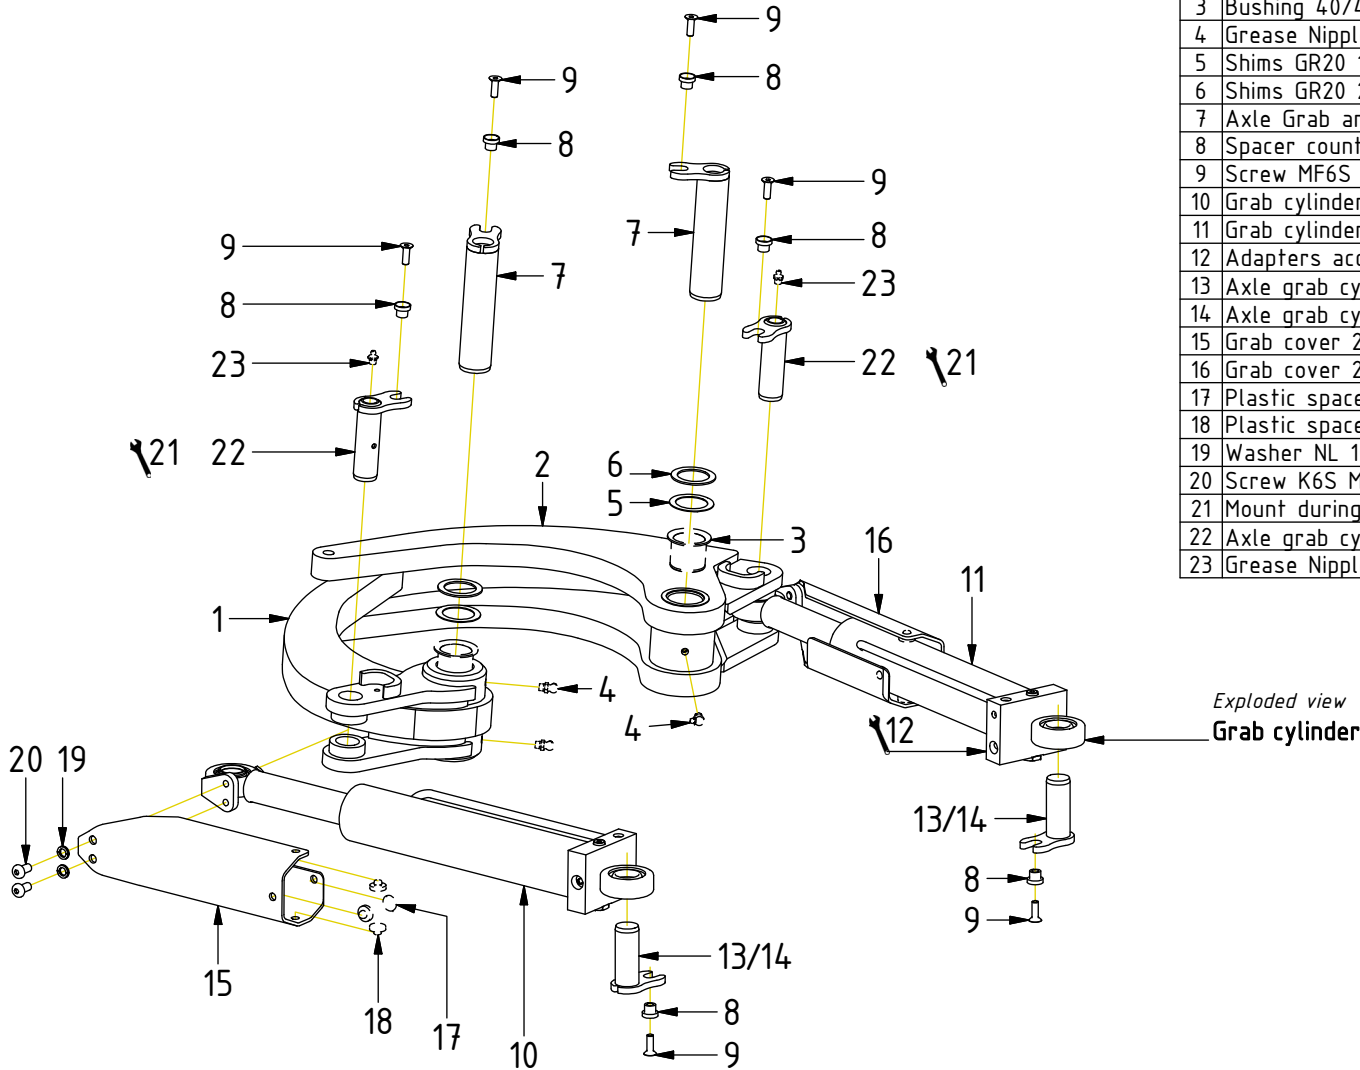

Dashed lines for overview, mounts
on other pages/assemblies.

POS	DESCRIPTION	PART	QTY	COMMENTS
1	Grab arm (Single) Complete	200162K	1	(POS.3-4 incl.)
2	Grab arm (Double) Complete	200161K	1	(POS.3-4 incl.)
3	Bushing 40/44/55x40	630404	4	
4	Grease Nipple	711409	3	
5	Shims GR20 1mm	1018493	2	Used if required
6	Shims GR20 2mm	1018494	2	Used if required
7	Axle Grab arm	400520	2	
8	Spacer countersink	400659	6	
9	Screw MF6S M8x25 10.9 FZB	610608	6	Loxéal 83-52
10	Grab cylinder L Complete	301931K	1	
11	Grab cylinder R Complete	301469K	1	
12	Adapters according to Quick hitch			See "Quick hitch"
13	Axle grab cyl. (against quick hitch)	400522	2	
14	Axle grab cyl. (against quick hitch)	401157	2	For S45, S50, S60
15	Grab cover 20 complete L v.2	1008181K	1	(POS.17-18 incl.)
16	Grab cover 20 complete R v.2	1008190K	1	(POS.17-18 incl.)
17	Plastic spacer 1,2mm	400635	2	
18	Plastic spacer 5mm	400636	6	
19	Washer NL 10mm	611041	4	
20	Screw K6S M10x20 10.9 FZB	611812	4	
21	Mount during quick hitch assembly			
22	Axle grab cyl. (against grab arm)	400524	2	(POS.23 incl.)
23	Grease Nipple	711403	2	

SPARE PARTS

POS	DESCRIPTION	PART	QTY	COMMENTS
8	Spacer countersink	400659	6	
9	Screw MF6S M8x25 10.9 FZB	610608	6	Loxeal 83-52
10	Grab cylinder L Complete	301931K	1	
11	Grab cylinder R Complete	301469K	1	
15	Grab cover 20 complete L v.2	1008181K	1	(POS.17-18 incl.)
16	Grab cover 20 complete R v.2	1008190K	1	(POS.17-18 incl.)
18	Plastic spacer 5mm	400636	6	
24	Grab support GR20	300693	1	For hitches with bolted support
25	Axle grab support GR20	400521	2	For hitches with bolted support
26	Grab Cylinder 20 Complete	300734K	2	Replaced by POS.10-11 from 2003-01
27	Grab Cover 20 Complete (1 hole)	300698K	2	Used with POS.26 (POS.18, 28 incl.)
28	Plastic spacer 10mm	400637	2	
29	Washer BRB 13x24x2,5 200 HV FZB	611007	2	
30	Lock Nut M6M M12x1,75 8,8 FZB	610924	2	