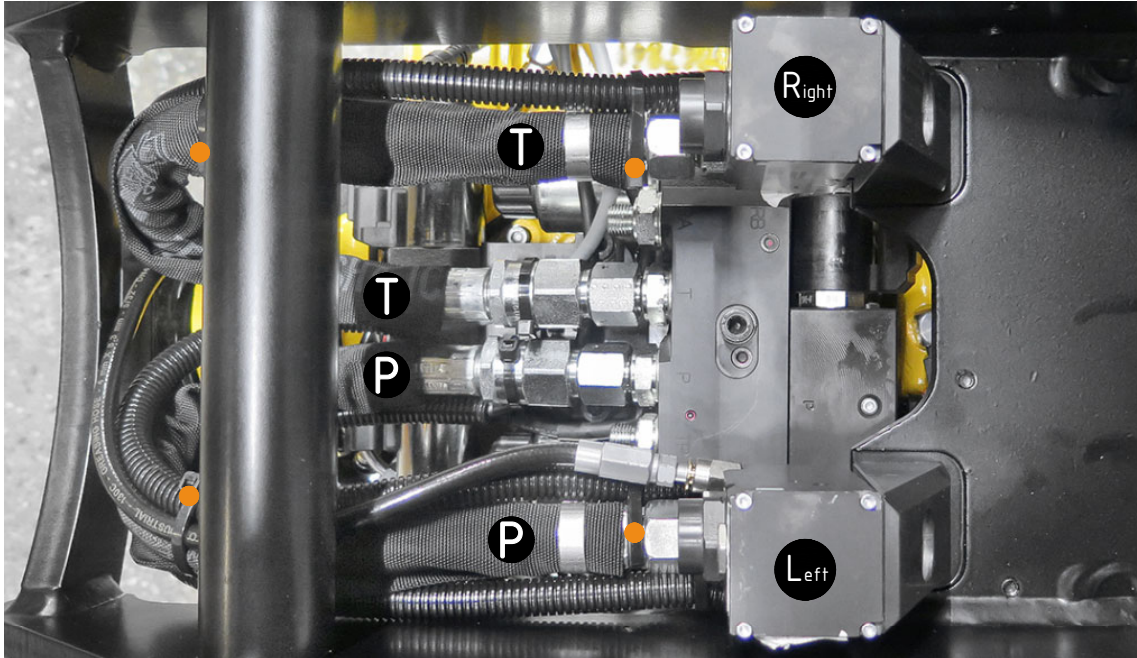

Indicates instruction.

Represents Hose.

Dashed lines for overview, mounts
on other pages/assemblies.

EC204B - Top part QS40

POS	DESCRIPTION	PART	QTY	COMMENTS
1	Top part QS40 EC204B	1074347	1	(POS.2 incl.)
2	Bushing 55/60x25 WB802	6000004	2	
3	Screw MC6S M12x40 12.9 ZFSHL	6000141	4	

POS in order of assembly

T ← 5-6
P ← 5-6

FEED
 EC-Oil

POS	DESCRIPTION	PART	QTY	COMMENTS
4	For Feed Hoses			See "Control system"
5	Washer GBR06 3/8	710703	2	
6	Adapter 136-06-06 (3/8")	710106	2	

POS in order of assembly

FEED
DC2 EC-Oil

POS	DESCRIPTION	PART	QTY	COMMENTS
4	For Feed Hoses			See "Control system"
●	Use cable ties			

POS in order of assembly