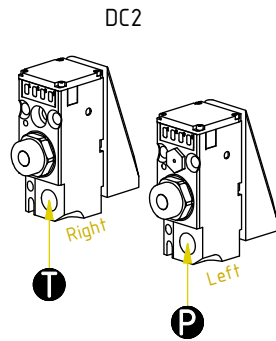

Indicates instruction.

Represents Hose.

Dashed lines for overview, mounts
on other pages/assemblies.

EC204B - Top part QS40

POS	DESCRIPTION	PART	QTY	COMMENTS
1	Top part QS40 EC204B	1074347	1	(POS.2 incl.)
2	Bushing 55/60x25 WB802	6000004	2	
3	Screw MC6S M12x40 12.9 ZFSHL	6000141	4	

POS in order of assembly

T ← 5-6
P ← 5-6

FEED
 EC-Oil

POS	DESCRIPTION	PART	QTY	COMMENTS
4	For Feed Hoses			See "Control system"
5	Washer GBR06 3/8	710703	2	
6	Adapter 136-06-06 (3/8")	710106	2	

POS in order of assembly

FEED
DC2 EC-Oil

POS	DESCRIPTION	PART	QTY	COMMENTS
4	For Feed Hoses			See "Control system"
●	Use cable ties			

POS in order of assembly