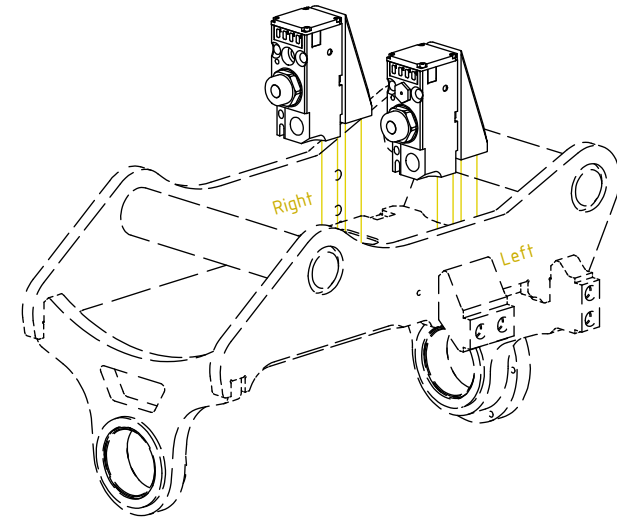

Indicates instruction.

Represents Hose.

Dashed lines for overview, mounts
on other pages/assemblies.

EC204B - Top part QS40

POS	DESCRIPTION	PART	QTY	COMMENTS
1	Top part QS40 EC204B	1074347	1	(POS.2 incl.)
2	Bushing 55/60x25 WB802	6000004	2	
3	Screw MC6S M12x40 12.9 ZFSHL	6000141	4	

POS in order of assembly

T ← 5-6
P ← 5-6

FEED
 EC-Oil

POS	DESCRIPTION	PART	QTY	COMMENTS
4	For Feed Hoses			See "Control system"
5	Washer GBR06 3/8	710703	2	
6	Adapter 136-06-06 (3/8")	710106	2	

POS in order of assembly

FEED
DC2 EC-Oil

POS	DESCRIPTION	PART	QTY	COMMENTS
4	For Feed Hoses			See "Control system"
●	Use cable ties			

POS in order of assembly