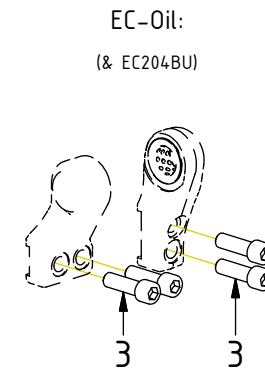

Indicates instruction.

Represents Hose.

Dashed lines for overview, mounts
on other pages/assemblies.

EC204B - Top part QS40

POS	DESCRIPTION	PART	QTY	COMMENTS
1	Top part QS40 EC204B	1074347	1	(POS.2 incl.)
2	Bushing 55/60x25 WB802	6000004	2	
3	Screw MC6S M12x40 12.9 ZFSHL	6000141	4	

POS in order of assembly

T ← 5-6
P ← 5-6

FEED
 EC-Oil

POS	DESCRIPTION	PART	QTY	COMMENTS
4	For Feed Hoses			See "Control system"
5	Washer GBR06 3/8	710703	2	
6	Adapter 136-06-06 (3/8")	710106	2	

POS in order of assembly

FEED
DC2 EC-Oil

POS	DESCRIPTION	PART	QTY	COMMENTS
4	For Feed Hoses			See "Control system"
●	Use cable ties			

POS in order of assembly