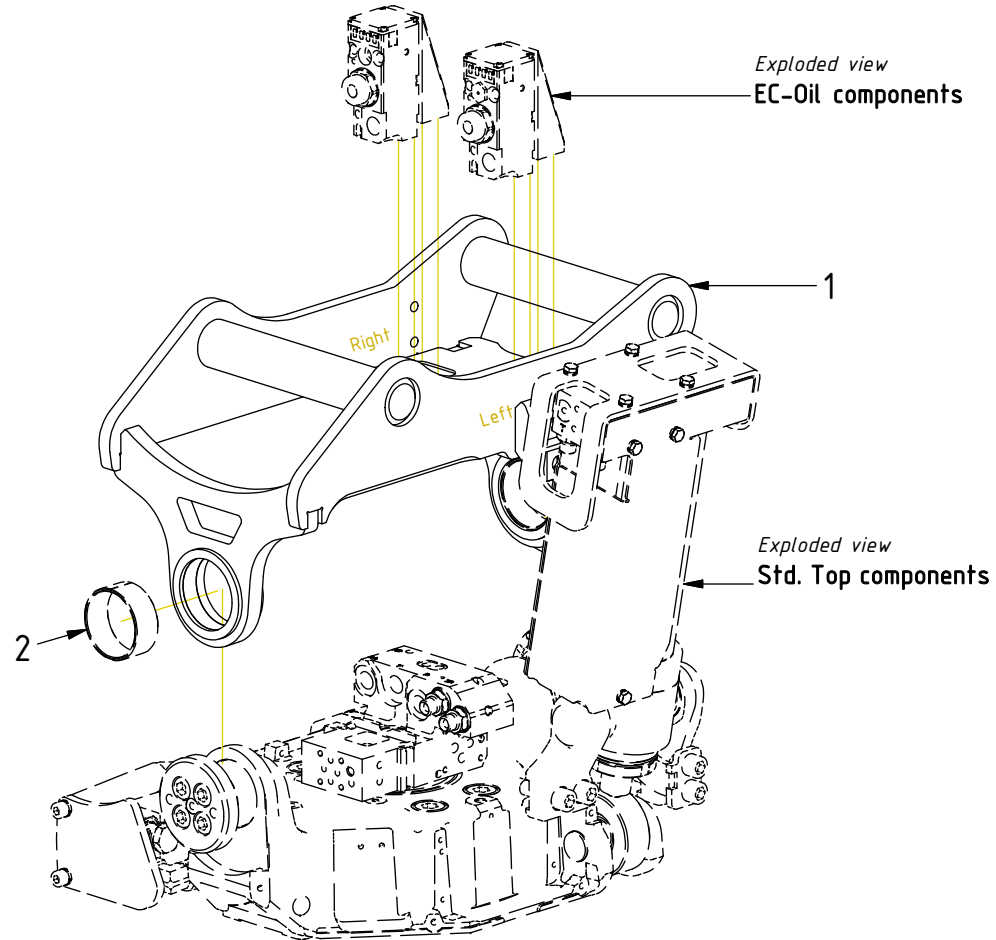

Indicates instruction.

Represents Hose.

Dashed lines for overview, mounts
on other pages/assemblies.

EC204B - Top part QS40

POS	DESCRIPTION	PART	QTY	COMMENTS
1	Top part QS40 EC204B	1074347	1	(POS.2 incl.)
2	Bushing 55/60x25 WB802	6000004	2	
3	Screw MC6S M12x40 12.9 ZFSHL	6000141	4	

POS in order of assembly

T ← 5-6
P ← 5-6

FEED
 EC-Oil

POS	DESCRIPTION	PART	QTY	COMMENTS
4	For Feed Hoses			See "Control system"
5	Washer GBR06 3/8	710703	2	
6	Adapter 136-06-06 (3/8")	710106	2	

POS in order of assembly

FEED
DC2 EC-Oil

POS	DESCRIPTION	PART	QTY	COMMENTS
4	For Feed Hoses			See "Control system"
●	Use cable ties			

POS in order of assembly