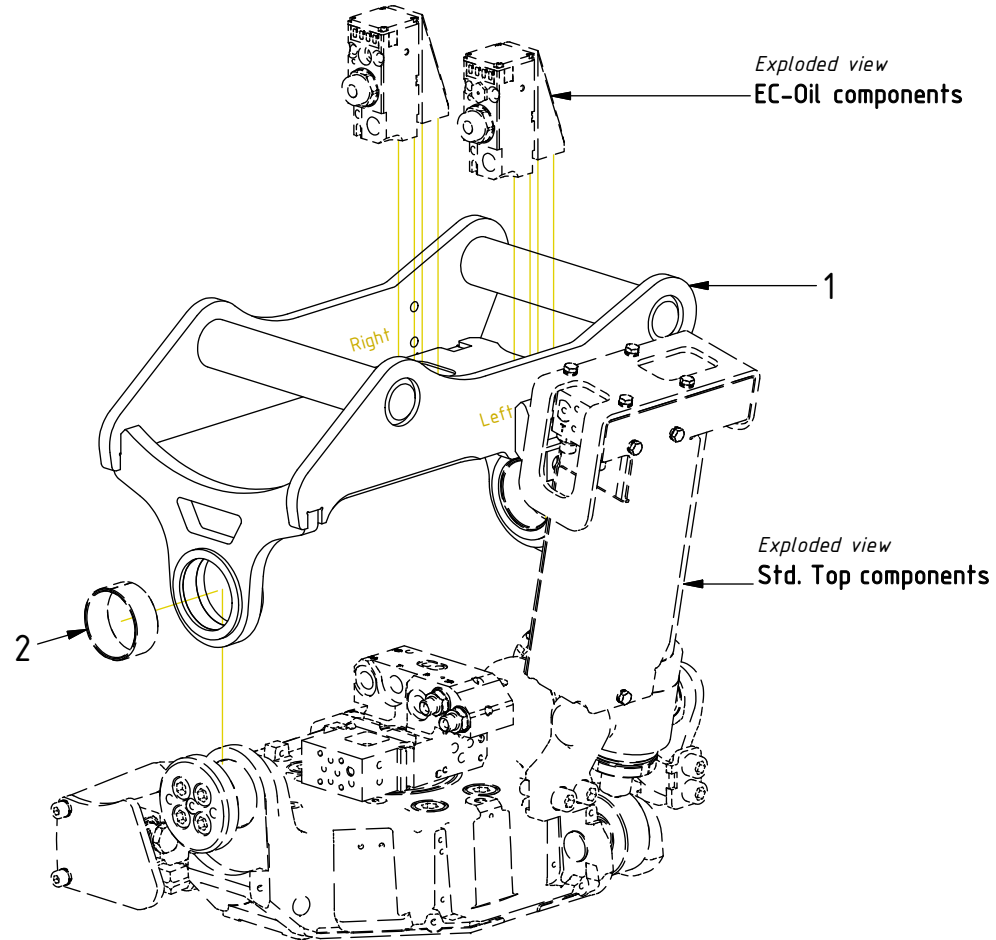

Represents Hose.

Dashed lines for overview, mounts
on other pages/assemblies.

EC204B - Top part QS40

POS	DESCRIPTION	PART	QTY	COMMENTS
1	Top part QS40 EC204B	1074347	1	(POS.2 incl.)
2	Bushing 55/60x25 WB802	6000004	2	
3	Screw MC6S M12x40 12.9 ZFSHL	6000141	4	

POS in order of assembly

T ← 5-6
P ← 5-6

FEED
 EC-Oil

POS	DESCRIPTION	PART	QTY	COMMENTS
4	For Feed Hoses			See "Control system"
5	Washer GBR06 3/8	710703	2	
6	Adapter 136-06-06 (3/8")	710106	2	

POS in order of assembly