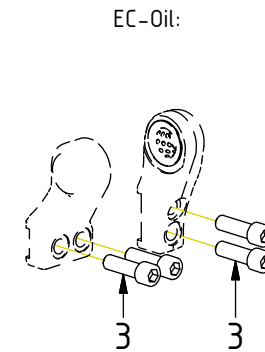

Represents Hose.

Dashed lines for overview, mounts
on other pages/assemblies.

EC204B - Top part QS40

POS	DESCRIPTION	PART	QTY	COMMENTS
1	Top part QS40 EC204B	1074347	1	(POS.2 incl.)
2	Bushing 55/60x25 WB802	6000004	2	
3	Screw MC6S M12x40 12.9 ZFSHL	6000141	4	

POS in order of assembly

T ← 5-6
P ← 5-6

FEED
 EC-Oil

POS	DESCRIPTION	PART	QTY	COMMENTS
4	For Feed Hoses			See "Control system"
5	Washer GBR06 3/8	710703	2	
6	Adapter 136-06-06 (3/8")	710106	2	

POS in order of assembly