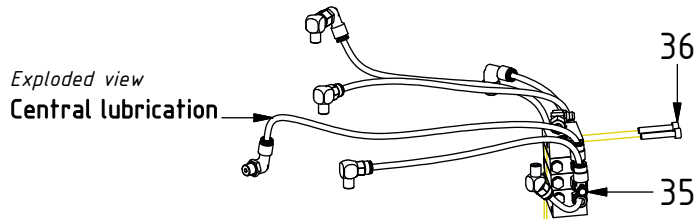

## Document changes:

Date:	Change:	Rev. after change:
2025-02-18	EC204BU added.	B
2024-10-22	New document.	A
2024-04-24	Pre-series draft.	-

*Readers note:*

Indicates instruction.

Represents Hose.

Dashed lines for overview, mounts  
on other pages/assemblies.

# EC204B - Rotator frame

POS	DESCRIPTION	PART	QTY	COMMENTS
1	Rotator Frame EC204B	1079194	1	
2	Bushing WB700 28/31x25	630004	1	
3	Worm wheel EC204B	1060355	1	
4	O-ring 120x4,5	7001973	1	
5	Bearing ring EC204B	1079542	1	
11	Screw MC6S M12x55 12.9 ZFSL	6000155	19	QTY: 16 part of quick hitch Torque: 136Nm
30	Screw TX30 6x16 10,9 FZB	1078839	8	Torque: 14Nm Tighten in cross pattern
35	Lubrication kit EC204B	1079207	1	
36	Screw MC6S M5x30 12.9	610403	2	
37	Punch serial no into rotator frame			
38	Feather key 10x8x22	6000416	8	Part of quick hitch
39	O-ring 155x5,0	7001935	1	Part of quick hitch
40	Pipe plug	7000457	4	
41	Shim breaksupport 0,3mm	1076793	2	
42	Shim breaksupport 0,1mm	1076792	2	
43	Supporting plate EC204B	1076498	1	
44	Washer NL 6mm	611039	2	QTY: 4 for EC204BU
45	Screw MC6S M6x16 12.9 ZFSL	6000017	2	
46	Lubrication kit EC204BU	7002074	1	(All nipples incl.)
47	Cover plate EC204BU	1080244	1	
48	Screw MC6S M6x12 12.9 ZFSL	6000352	2	
49	Break play: 0,5mm - 0,7mm			Assy. between frame & quick hitch