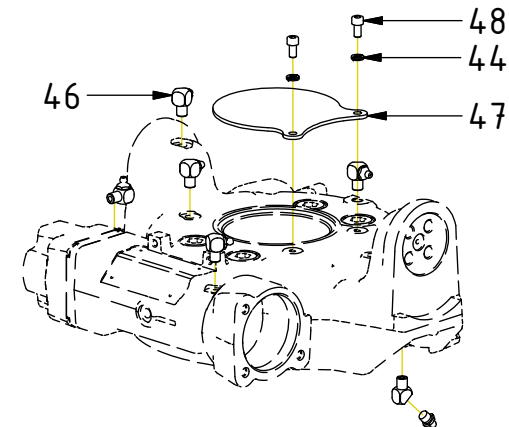

POS	DESCRIPTION	PART	QTY	COMMENTS
1	Rotator Frame EC204B	1079194	1	
2	Bushing WB700 28/31x25	630004	1	
3	Worm wheel EC204B	1060355	1	
4	O-ring 120x4,5	7001973	1	
5	Bearing ring EC204B	1079542	1	
11	Screw MC6S M12x55 12.9 ZFSL	6000155	19	QTY: 16 part of quick hitch Torque: 136Nm
30	Screw TX30 6x16 10,9 FZB	1078839	8	Torque: 14Nm Tighten in cross pattern
35	Lubrication kit EC204B	1079207	1	
36	Screw MC6S M5x30 12.9	610403	2	
37	Punch serial no into rotator frame			
38	Feather key 10x8x22	6000416	8	Part of quick hitch
39	O-ring 155x5,0	7001935	1	Part of quick hitch
40	Pipe plug	7000457	4	
41	Shim breaksupport 0,3mm	1076793	2	
42	Shim breaksupport 0,1mm	1076792	2	
43	Supporting plate EC204B	1076498	1	
44	Washer NL 6mm	611039	2	QTY: 4 for EC204BU
45	Screw MC6S M6x16 12.9 ZFSL	6000017	2	
46	Lubrication kit EC204BU	7002074	1	(All nipples incl.)
47	Cover plate EC204BU	1080244	1	
48	Screw MC6S M6x12 12.9 ZFSL	6000352	2	
49	Break play: 0,5mm - 0,7mm			Assy. between frame & quick hitch

EC204BU: