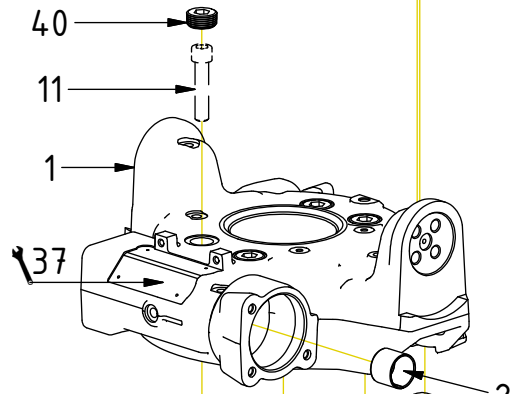

# EC204B - Rotator frame

POS	DESCRIPTION	PART	QTY	COMMENTS
1	Rotator Frame EC204B	1079194	1	
2	Bushing WB700 28/31x25	630004	1	
3	Worm wheel EC204B	1060355	1	
4	O-ring 120x4,5	7001973	1	
5	Bearing ring EC204B	1079542	1	
11	Screw MC6S M12x55 12.9 ZFSL	6000155	19	QTY: 16 part of quick hitch Torque: 136Nm
30	Screw TX30 6x16 10,9 FZB	1078839	8	Torque: 14Nm Tighten in cross pattern
35	Lubrication kit EC204B	1079207	1	
36	Screw MC6S M5x30 12.9	610403	2	
37	Punch serial no into rotator frame			
38	Feather key 10x8x22	6000416	8	Part of quick hitch
39	O-ring 155x5,0	7001935	1	Part of quick hitch
40	Pipe plug	7000457	4	
41	Shim breaksupport 0,3mm	1076793	2	
42	Shim breaksupport 0,1mm	1076792	2	
43	Supporting plate EC204B	1076498	1	
44	Washer NL 6mm	611039	2	QTY: 4 for EC204BU
45	Screw MC6S M6x16 12.9 ZFSL	6000017	2	
46	Lubrication kit EC204BU	7002074	1	(All nipples incl.)
47	Cover plate EC204BU	1080244	1	
48	Screw MC6S M6x12 12.9 ZFSL	6000352	2	
49	Break play: 0,5mm - 0,7mm			Assy. between frame & quick hitch