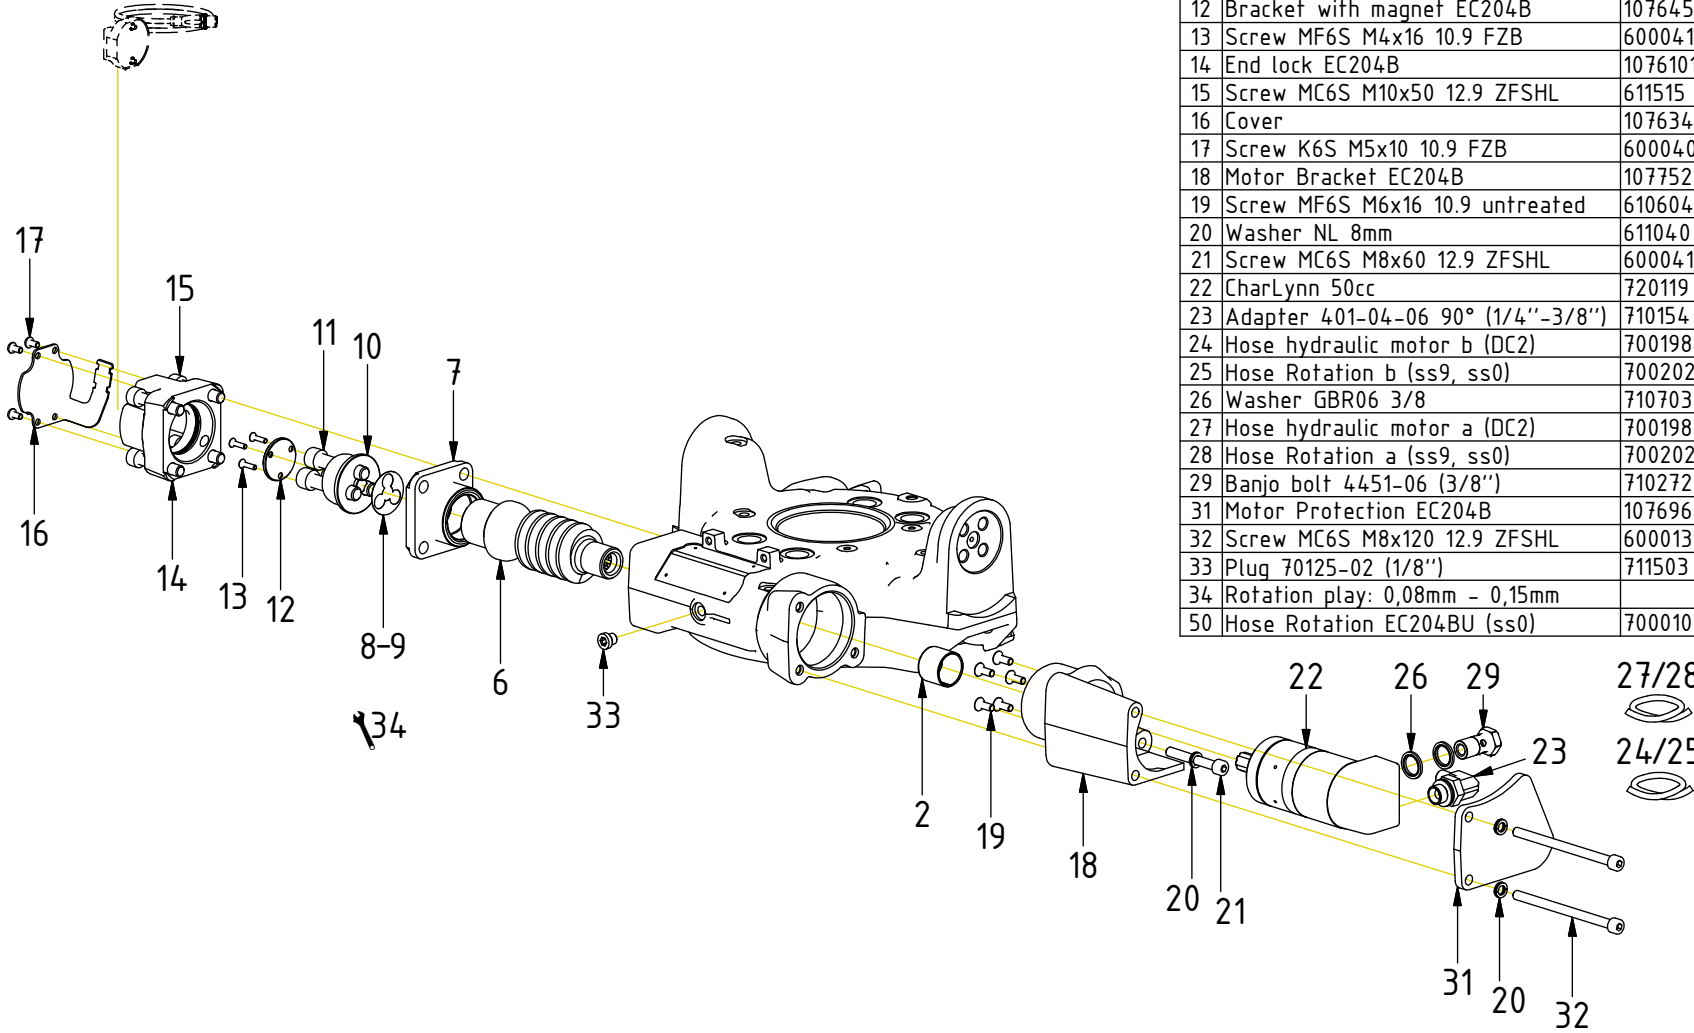

POS	DESCRIPTION	PART	QTY	COMMENTS
2	Bushing WB700 28/31x25	630004	1	
6	Worm screw EC204B	1075865	1	
7	Screw bushing	1075889	1	
8	Shim Worm screw 0,3mm	1076733	1	Use as required
9	Shim Worm screw 0,1mm	1076734	1	Use as required
10	Washer Worm screw EC204B	1075864	1	
11	Screw MC6S M12x55 12.9 ZFSL	6000155	19	QTY: 16 part of quick hitch Torque: 136Nm
12	Bracket with magnet EC204B	1076455	1	
13	Screw MF6S M4x16 10.9 FZB	6000414	3	
14	End lock EC204B	1076101	1	
15	Screw MC6S M10x50 12.9 ZFSL	611515	4	Torque: 79Nm
16	Cover	1076341	1	
17	Screw K6S M5x10 10.9 FZB	6000408	4	
18	Motor Bracket EC204B	1077523	1	
19	Screw MF6S M6x16 10.9 untreated	610604	5	Torque: 14Nm. Loxeal 55-02
20	Washer NL 8mm	611040	3	
21	Screw MC6S M8x60 12.9 ZFSL	6000417	1	
22	CharLynn 50cc	720119	1	
23	Adapter 401-04-06 90° (1/4"-3/8")	710154	1	
24	Hose hydraulic motor b (DC2)	7001988	1	Part of quick hitch assy.
25	Hose Rotation b (ss9, ss0)	7002026	1	Part of quick hitch assy.
26	Washer GBR06 3/8	710703	2	QTY: 4 for EC204BU
27	Hose hydraulic motor a (DC2)	7001987	1	Part of quick hitch assy.
28	Hose Rotation a (ss9, ss0)	7002025	1	Part of quick hitch assy.
29	Banjo bolt 4451-06 (3/8")	710272	1	QTY: 2 for EC204BU
31	Motor Protection EC204B	1076964	1	
32	Screw MC6S M8x120 12.9 ZFSL	6000139	2	Torque: 40Nm
33	Plug 70125-02 (1/8")	711503	1	
34	Rotation play: 0,08mm - 0,15mm			Note rotation play on module card
50	Hose Rotation EC204BU (ss0)	7000107	2	Part of quick hitch assy.

EC204BS:

Exploded view
ePS2 Sensors

EC204BU: