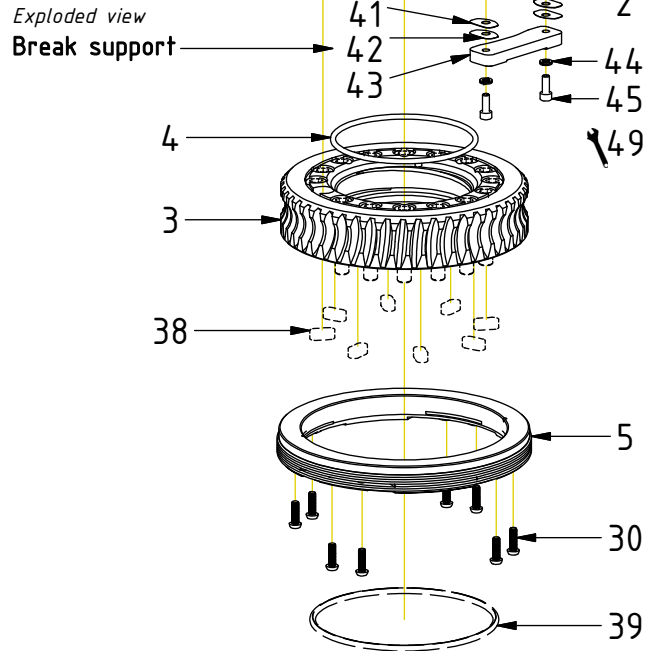

# EC204B - Rotator frame

POS	DESCRIPTION	PART	QTY	COMMENTS
1	Rotator Frame EC204B	1079194	1	
2	Bushing WB700 28/31x25	630004	1	
3	Worm wheel EC204B	1060355	1	
4	O-ring 120x4,5	7001973	1	
5	Bearing ring EC204B	1079542	1	
11	Screw MC6S M12x55 12.9 ZFSL	6000155	19	QTY: 16 part of quick hitch Torque: 136Nm
30	Screw TX30 6x16 10,9 FZB	1078839	8	Torque: 14Nm Tighten in cross pattern
35	Lubrication kit EC204B	1079207	1	
36	Screw MC6S M5x30 12.9	610403	2	
37	Punch serial no into rotator frame			
38	Feather key 10x8x22	6000416	8	Part of quick hitch
39	O-ring 155x5,0	7001935	1	Part of quick hitch
40	Pipe plug	7000457	4	
41	Shim breaksupport 0,3mm	1076793	2	
42	Shim breaksupport 0,1mm	1076792	2	
43	Supporting plate EC204B	1076498	1	
44	Washer NL 6mm	611039	2	QTY: 4 for EC204BU
45	Screw MC6S M6x16 12.9 ZFSL	6000017	2	
46	Lubrication kit EC204BU	7002074	1	(All nipples incl.)
47	Cover plate EC204BU	1080244	1	
48	Screw MC6S M6x12 12.9 ZFSL	6000352	2	
49	Break play: 0,5mm - 0,7mm			Assy. between frame & quick hitch