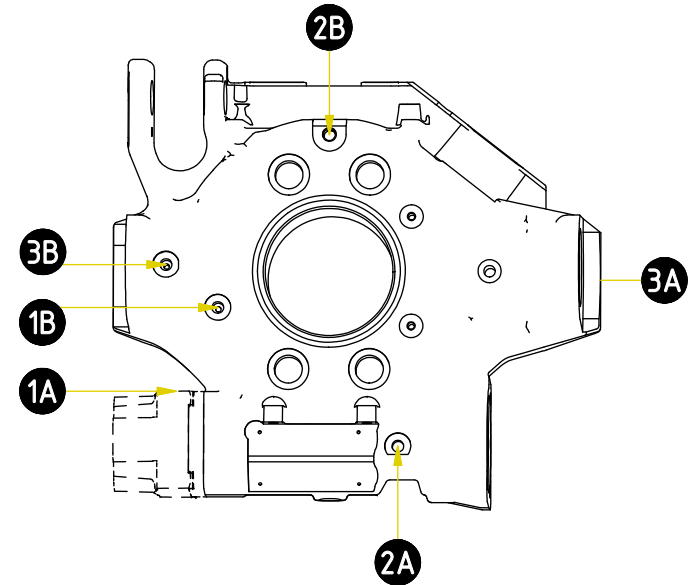

Indicates instruction.

Represents Hose.

Dashed lines for overview, mounts
on other pages/assemblies.

EC204B - Central lubrication

POS in order of assembly

POS	DESCRIPTION	PART	QTY	COMMENTS
1	Lubrication kit EC204B Complete	1079207	1	(POS.2-7, 14 incl.)
2	Adapter 90° Push-in - swivel	790184	3	
3	Extender 23mm R1/8"	7002052	1	
4	Adapter 90° R1/8"	710199	3	
5	Push-in koppl EC209 R1/8"	790172	3	
6	Adapter 45° R1/8"	712215	1	
7	Dosing block MX-F 3/6 EC204B	1079117	1	(POS.8-13 incl.)
8	Extender M10x1-M10x1 21mm	7002009	2	
9	Push-in Swivel 90° M10x1	7002005	5	
10	Adapter 90° M10x1	790190	1	
11	Push-in straight M10x1	7002011	1	
12	T-adapter M10x1	7002008	1	
13	Plug 6mm central lubrication	7002013	1	
14	Hose central lubrication bulk	7000784	1	
15	Screw MC6S M5x30 12.9	610403	2	Part of rotator frame

EC204B - Central lubrication

POS in order of assembly

POS	DESCRIPTION	PART	QTY	COMMENTS
2	Adapter 90° Push-in - swivel	790184	3	
3	Extender 23mm R1/8"	7002052	1	
4	Adapter 90° R1/8"	710199	3	
5	Push-in koppl EC209 R1/8"	790172		
6	Adapter 45° R1/8"	712215	1	
14	Hose central lubrication bulk	7000784	1	