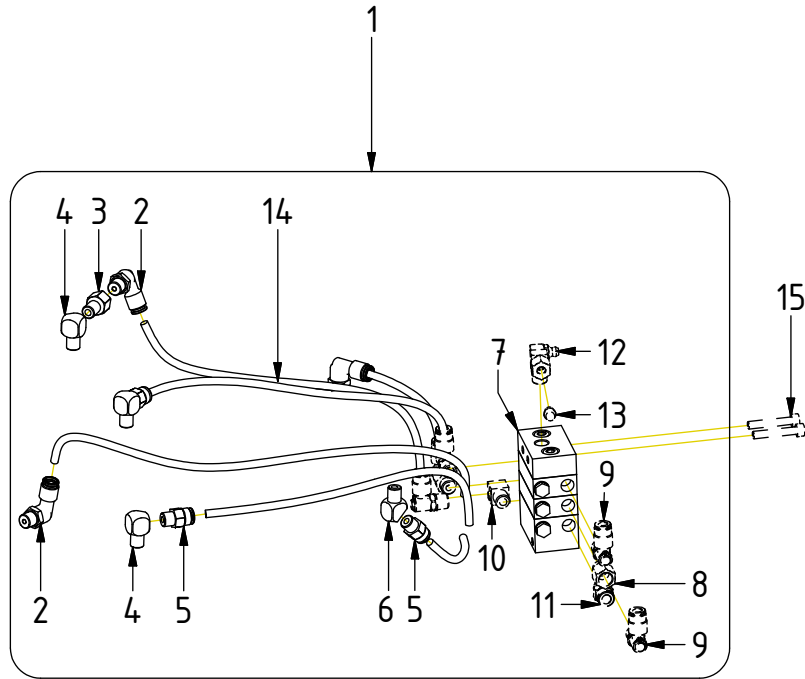

Indicates instruction.

Represents Hose.

Dashed lines for overview, mounts
on other pages/assemblies.

EC204B - Central lubrication

POS in order of assembly

POS	DESCRIPTION	PART	QTY	COMMENTS
1	Lubrication kit EC204B Complete	1079207	1	(POS.2-7, 14 incl.)
2	Adapter 90° Push-in - swivel	790184	3	
3	Extender 23mm R1/8"	7002052	1	
4	Adapter 90° R1/8"	710199	3	
5	Push-in koppl EC209 R1/8"	790172	3	
6	Adapter 45° R1/8"	712215	1	
7	Dosing block MX-F 3/6 EC204B	1079117	1	(POS.8-13 incl.)
8	Extender M10x1-M10x1 21mm	7002009	2	
9	Push-in Swivel 90° M10x1	7002005	5	
10	Adapter 90° M10x1	790190	1	
11	Push-in straight M10x1	7002011	1	
12	T-adapter M10x1	7002008	1	
13	Plug 6mm central lubrication	7002013	1	
14	Hose central lubrication bulk	7000784	1	
15	Screw MC6S M5x30 12.9	610403	2	Part of rotator frame

EC204B - Central lubrication

POS in order of assembly

POS	DESCRIPTION	PART	QTY	COMMENTS
2	Adapter 90° Push-in - swivel	790184	3	
3	Extender 23mm R1/8"	7002052	1	
4	Adapter 90° R1/8"	710199	3	
5	Push-in koppl EC209 R1/8"	790172		
6	Adapter 45° R1/8"	712215	1	
14	Hose central lubrication bulk	7000784	1	