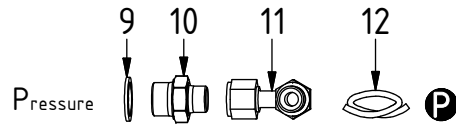

Hoses EC-Oil

POS	DESCRIPTION	PART	QTY	COMMENTS
7	Washer GBR06 3/8	710703	4	
8	Adapter 136-06-06 (3/8")	710106	4	
9	Washer GBR12 3/4	710706	2	
10	Adapter 135-08-12 (1/2"-3/4")	710109	2	
11	Adapter 488-08-08 90° (1/2")	712209	2	
12	Hose Feed EC-Oil P	7001637	1	
13	Hose Feed EC-Oil T	7001638	1	
14	Hose Tilt	7000027	4	

POS in order of assembly