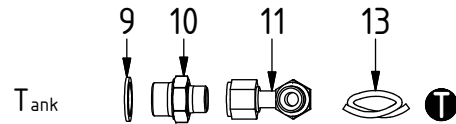

Hoses EC-Oil

POS	DESCRIPTION	PART	QTY	COMMENTS
7	Washer GBR06 3/8	710703	4	
8	Adapter 136-06-06 (3/8")	710106	4	
9	Washer GBR12 3/4	710706	2	
10	Adapter 135-08-12 (1/2"-3/4")	710109	2	
11	Adapter 488-08-08 90° (1/2")	712209	2	
12	Hose Feed EC-Oil P	7001637	1	
13	Hose Feed EC-Oil T	7001638	1	
14	Hose Tilt	7000027	4	

POS in order of assembly