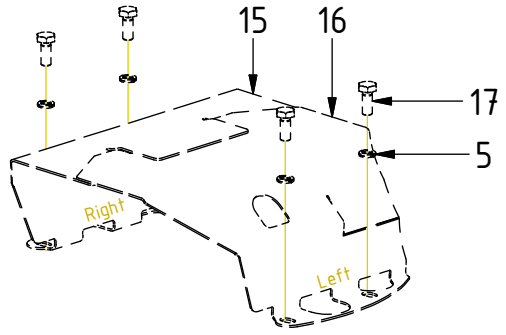

Dashed lines for overview, mounts  
on other pages/assemblies.

POS	DESCRIPTION	PART	QTY	COMMENTS
1	Connection block P reducer Compl.	1027363	1	(POS.2-3 incl.)
2	Pressure reduction valve VRN2-10	730326	1	
3	Plug 3/4"	711532	3	Torque: 120Nm
4	O-ring 15,54x2,62	712423	2	
5	Washer NL 10mm	611041	8	QTY: 4 part of make up
6	Screw MC6S M10x45 12.9	610589	4	
7	Washer GBR06 3/8	710703	4	
8	Adapter 136-06-06 (3/8")	710106	4	
15	Protective cover EC219 Right	1027796	1	Part of make up
16	Protective cover EC219 Left	1027795	1	Part of make up
17	Screw M6S M10x25 8,8 FZB	610142	4	Part of make up

## Hoses EC-Oil

POS	DESCRIPTION	PART	QTY	COMMENTS
7	Washer GBR06 3/8	710703	4	
8	Adapter 136-06-06 (3/8")	710106	4	
9	Washer GBR12 3/4	710706	2	
10	Adapter 135-08-12 (1/2"-3/4")	710109	2	
11	Adapter 488-08-08 90° (1/2")	712209	2	
12	Hose Feed EC-Oil P	7001637	1	
13	Hose Feed EC-Oil T	7001638	1	
14	Hose Tilt	7000027	4	