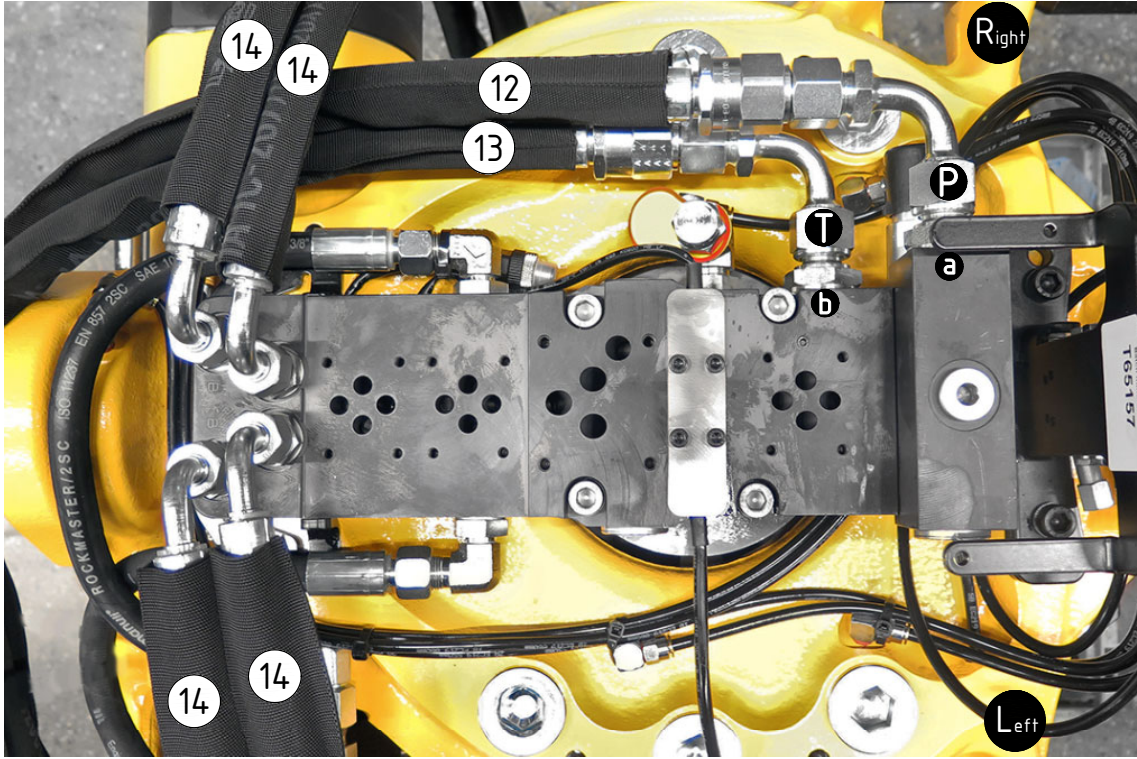

Hoses
EC-Oil

POS	DESCRIPTION	PART	QTY	COMMENTS
12	Hose Feed EC-Oil P	7001637	1	
13	Hose Feed EC-Oil T	7001638	1	
14	Hose Tilt	7000027	4	

POS in order of assembly