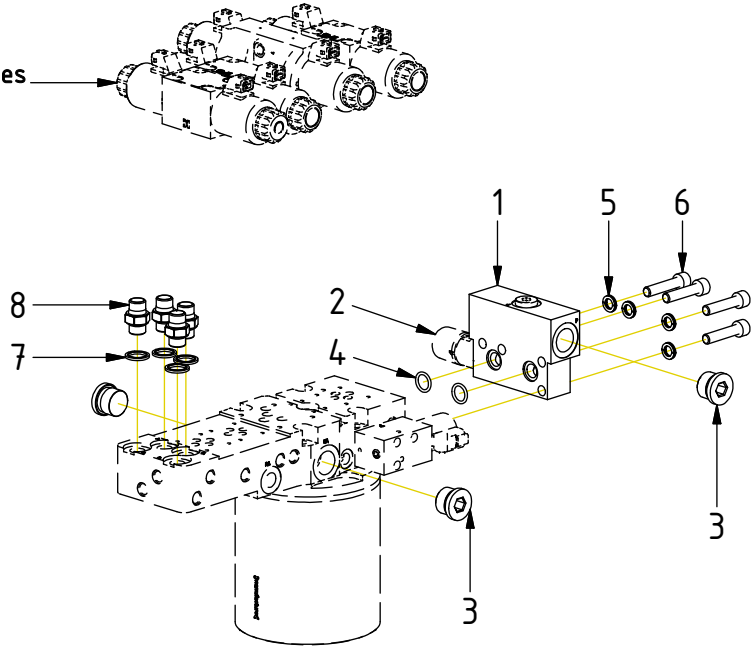

Dashed lines for overview, mounts  
on other pages/assemblies.

POS	DESCRIPTION	PART	QTY	COMMENTS
1	Connection block P reducer Compl.	1027363	1	(POS.2-3 incl.)
2	Pressure reduction valve VRN2-10	730326	1	
3	Plug 3/4"	711532	3	Torque: 120Nm
4	O-ring 15,54x2,62	712423	2	
5	Washer NL 10mm	611041	8	QTY: 4 part of make up
6	Screw MC6S M10x45 12.9	610589	4	
7	Washer GBR06 3/8	710703	4	
8	Adapter 136-06-06 (3/8")	710106	4	
15	Protective cover EC219 Right	1027796	1	Part of make up
16	Protective cover EC219 Left	1027795	1	Part of make up
17	Screw M6S M10x25 8,8 FZB	610142	4	Part of make up

## Hoses EC-Oil

POS	DESCRIPTION	PART	QTY	COMMENTS
7	Washer GBR06 3/8	710703	4	
8	Adapter 136-06-06 (3/8")	710106	4	
9	Washer GBR12 3/4	710706	2	
10	Adapter 135-08-12 (1/2"-3/4")	710109	2	
11	Adapter 488-08-08 90° (1/2")	712209	2	
12	Hose Feed EC-Oil P	7001637	1	
13	Hose Feed EC-Oil T	7001638	1	
14	Hose Tilt	7000027	4	

POS in order of assembly

Hoses  
EC-Oil

POS	DESCRIPTION	PART	QTY	COMMENTS
12	Hose Feed EC-Oil P	7001637	1	
13	Hose Feed EC-Oil T	7001638	1	
14	Hose Tilt	7000027	4	

POS in order of assembly