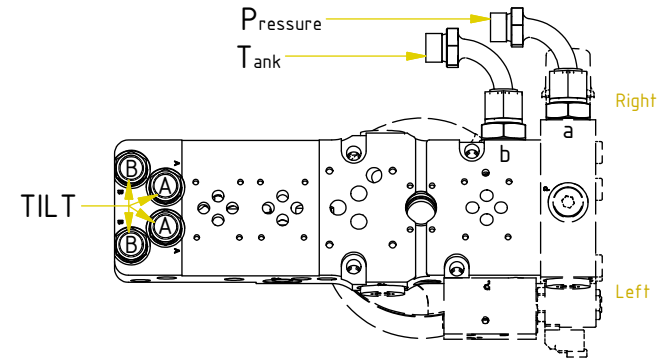

Hoses EC-Oil

POS	DESCRIPTION	PART	QTY	COMMENTS
7	Washer GBR06 3/8	710703	4	
8	Adapter 136-06-06 (3/8")	710106	4	
9	Washer GBR12 3/4	710706	2	
10	Adapter 135-08-12 (1/2"-3/4")	710109	2	
11	Adapter 488-08-08 90° (1/2")	712209	2	
12	Hose Feed EC-Oil P	7001637	1	
13	Hose Feed EC-Oil T	7001638	1	
14	Hose Tilt	7000027	4	

POS in order of assembly