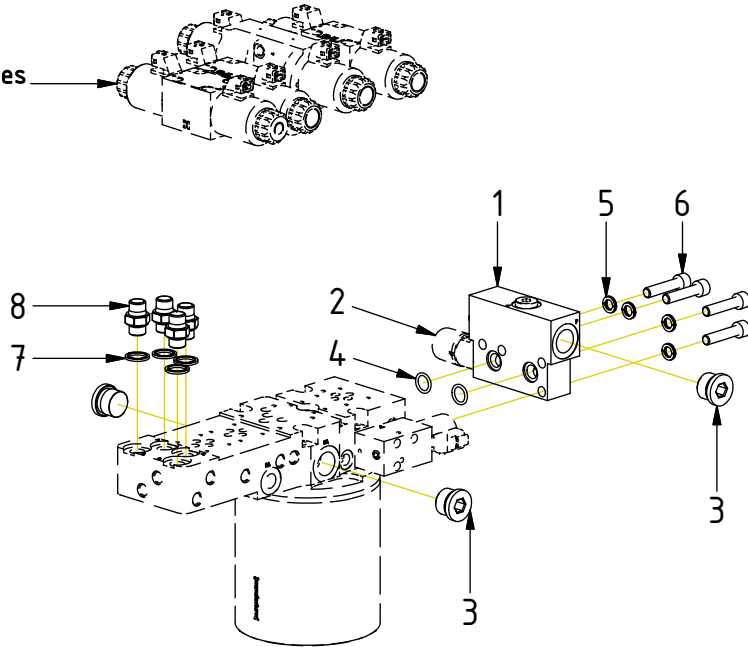

**after change:**

2023-10-30

New document.

-

*Readers note:*

Indicates instruction.

Represents Hose.

Dashed lines for overview, mounts on other pages/assemblies.

| POS | DESCRIPTION                       | PART    | QTY | COMMENTS               |
|-----|-----------------------------------|---------|-----|------------------------|
| 1   | Connection block P reducer Compl. | 1027363 | 1   | (POS.2-3 incl.)        |
| 2   | Pressure reduction valve VRN2-10  | 730326  | 1   |                        |
| 3   | Plug 3/4"                         | 711532  | 3   | Torque: 120Nm          |
| 4   | O-ring 15,54x2,62                 | 712423  | 2   |                        |
| 5   | Washer NL 10mm                    | 611041  | 8   | QTY: 4 part of make up |
| 6   | Screw MC6S M10x45 12.9            | 610589  | 4   |                        |
| 7   | Washer GBR06 3/8                  | 710703  | 4   |                        |
| 8   | Adapter 136-06-06 (3/8")          | 710106  | 4   |                        |
| 15  | Protective cover EC226 Right      | 1031185 | 1   | Part of make up        |
| 16  | Protective cover EC226 Left       | 1031186 | 1   | Part of make up        |
| 17  | Screw M6S M10x25 8,8 FZB          | 610142  | 4   | Part of make up        |

## Hoses EC-Oil

| POS | DESCRIPTION                   | PART    | QTY | COMMENTS |
|-----|-------------------------------|---------|-----|----------|
| 7   | Washer GBR06 3/8              | 710703  | 4   |          |
| 8   | Adapter 136-06-06 (3/8")      | 710106  | 4   |          |
| 9   | Washer GBR12 3/4              | 710706  | 2   |          |
| 10  | Adapter 135-08-12 (1/2"-3/4") | 710109  | 2   |          |
| 11  | Adapter 488-08-08 90° (1/2")  | 712209  | 2   |          |
| 12  | Hose Feed EC-Oil P            | 7001301 | 1   |          |
| 13  | Hose Feed EC-Oil T            | 7001302 | 1   |          |
| 14  | Hose Tilt                     | 7000031 | 4   |          |