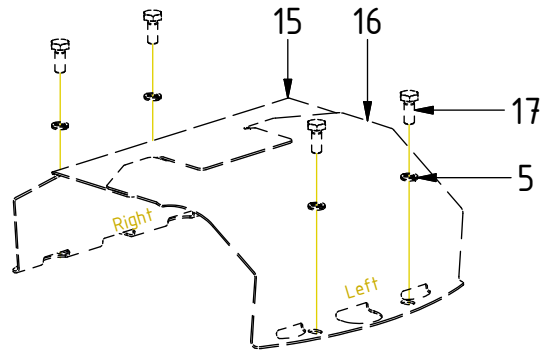

**after change:**

2023-10-30

New document.

-

*Readers note:*

Indicates instruction.

Represents Hose.

Dashed lines for overview, mounts on other pages/assemblies.

| POS | DESCRIPTION                       | PART    | QTY | COMMENTS               |
|-----|-----------------------------------|---------|-----|------------------------|
| 1   | Connection block P reducer Compl. | 1027363 | 1   | (POS.2-3 incl.)        |
| 2   | Pressure reduction valve VRN2-10  | 730326  | 1   |                        |
| 3   | Plug 3/4"                         | 711532  | 3   | Torque: 120Nm          |
| 4   | O-ring 15,54x2,62                 | 712423  | 2   |                        |
| 5   | Washer NL 10mm                    | 611041  | 8   | QTY: 4 part of make up |
| 6   | Screw MC6S M10x45 12.9            | 610589  | 4   |                        |
| 7   | Washer GBR06 3/8                  | 710703  | 4   |                        |
| 8   | Adapter 136-06-06 (3/8")          | 710106  | 4   |                        |
| 15  | Protective cover EC226 Right      | 1031185 | 1   | Part of make up        |
| 16  | Protective cover EC226 Left       | 1031186 | 1   | Part of make up        |
| 17  | Screw M6S M10x25 8,8 FZB          | 610142  | 4   | Part of make up        |

## Hoses EC-Oil

| POS | DESCRIPTION                   | PART    | QTY | COMMENTS |
|-----|-------------------------------|---------|-----|----------|
| 7   | Washer GBR06 3/8              | 710703  | 4   |          |
| 8   | Adapter 136-06-06 (3/8")      | 710106  | 4   |          |
| 9   | Washer GBR12 3/4              | 710706  | 2   |          |
| 10  | Adapter 135-08-12 (1/2"-3/4") | 710109  | 2   |          |
| 11  | Adapter 488-08-08 90° (1/2")  | 712209  | 2   |          |
| 12  | Hose Feed EC-Oil P            | 7001301 | 1   |          |
| 13  | Hose Feed EC-Oil T            | 7001302 | 1   |          |
| 14  | Hose Tilt                     | 7000031 | 4   |          |