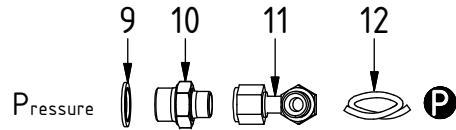

Hoses EC-Oil

POS	DESCRIPTION	PART	QTY	COMMENTS
7	Washer GBR06 3/8	710703	4	
8	Adapter 136-06-06 (3/8")	710106	4	
9	Washer GBR12 3/4	710706	2	
10	Adapter 135-08-12 (1/2"-3/4")	710109	2	
11	Adapter 488-08-08 90° (1/2")	712209	2	
12	Hose Feed EC-Oil P	7001301	1	
13	Hose Feed EC-Oil T	7001302	1	
14	Hose Tilt	7000031	4	

POS in order of assembly