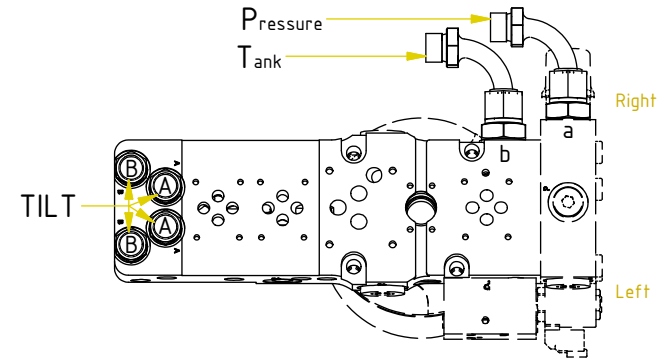

Hoses EC-Oil

POS	DESCRIPTION	PART	QTY	COMMENTS
7	Washer GBR06 3/8	710703	4	
8	Adapter 136-06-06 (3/8")	710106	4	
9	Washer GBR12 3/4	710706	2	
10	Adapter 135-08-12 (1/2"-3/4")	710109	2	
11	Adapter 488-08-08 90° (1/2")	712209	2	
12	Hose Feed EC-Oil P	7001301	1	
13	Hose Feed EC-Oil T	7001302	1	
14	Hose Tilt	7000031	4	

POS in order of assembly