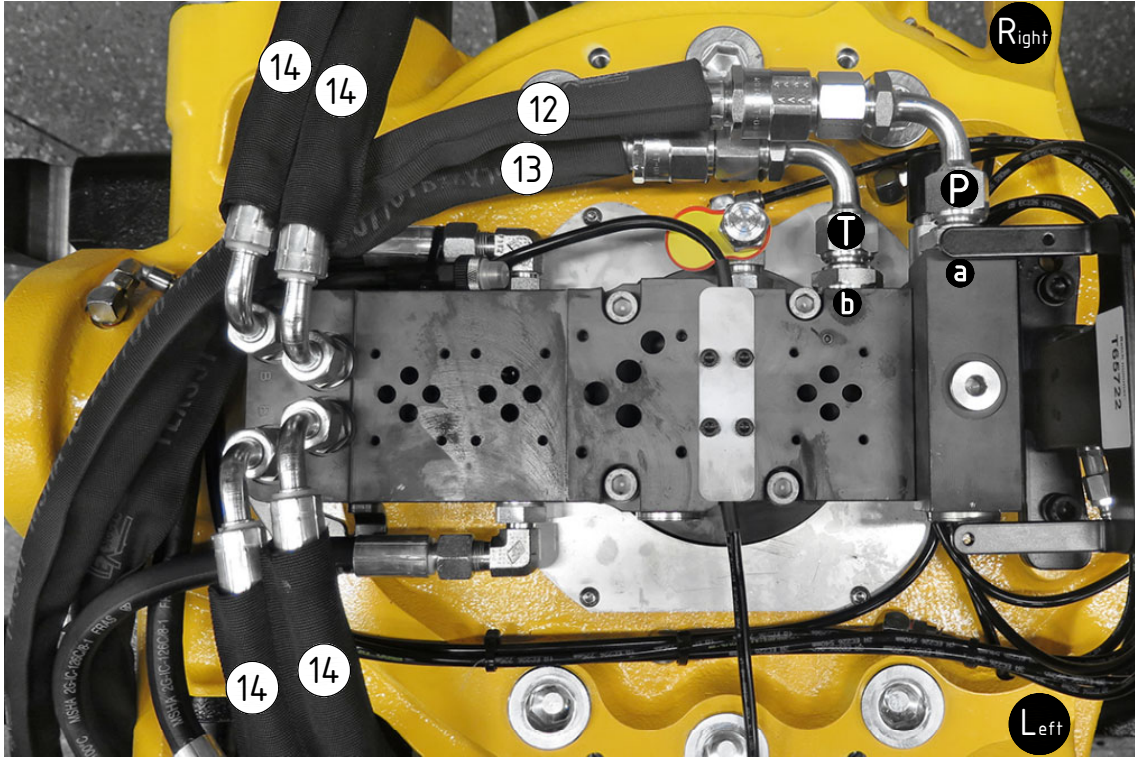

Hoses
EC-Oil

POS	DESCRIPTION	PART	QTY	COMMENTS
12	Hose Feed EC-Oil P	7001301	1	
13	Hose Feed EC-Oil T	7001302	1	
14	Hose Tilt	7000031	4	

POS in order of assembly