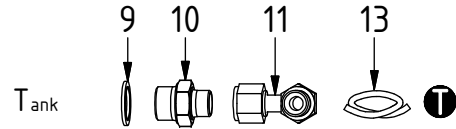

Hoses EC-Oil

POS	DESCRIPTION	PART	QTY	COMMENTS
7	Washer GBR06 3/8	710703	4	
8	Adapter 136-06-06 (3/8")	710106	4	
9	Washer GBR12 3/4	710706	2	
10	Adapter 135-08-12 (1/2"-3/4")	710109	2	
11	Adapter 488-08-08 90° (1/2")	712209	2	
12	Hose Feed EC-Oil P	7001301	1	
13	Hose Feed EC-Oil T	7001302	1	
14	Hose Tilt	7000031	4	

POS in order of assembly