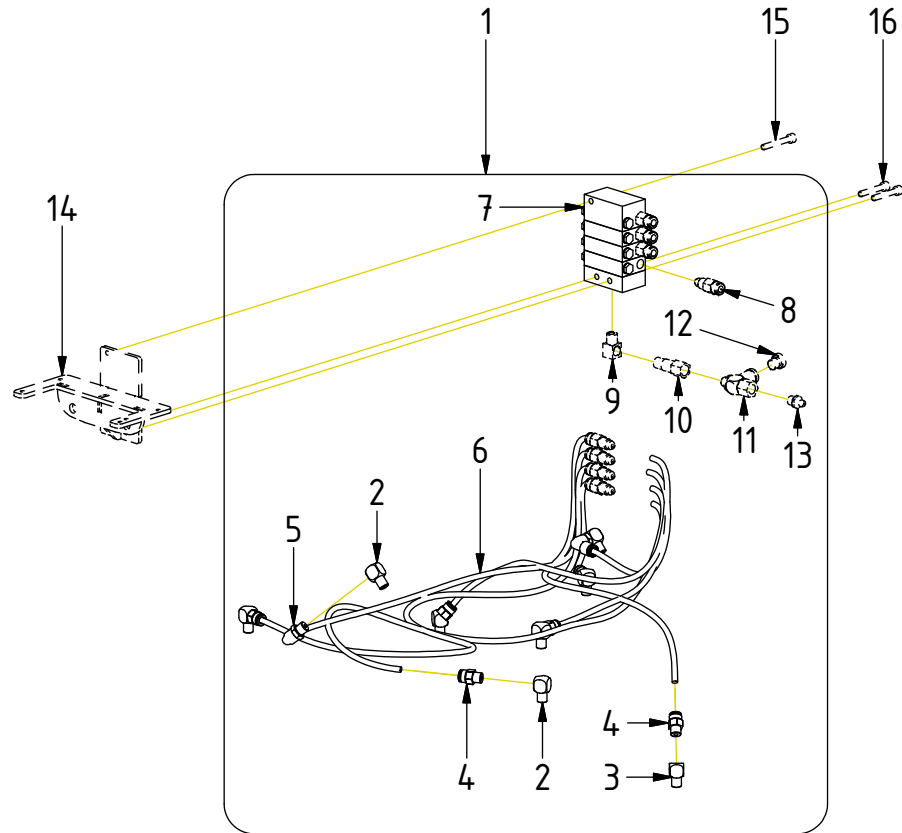

 Represents Hose.

Dashed lines for overview, mounts
on other pages/assemblies.

EC209B - Central lubrication

POS in order of assembly

POS	DESCRIPTION	PART	QTY	COMMENTS
1	Lubrication kit EC209B QSM Compl.	1056598	1	(POS.2-7 incl.)
2	Adapter 90° R1/8"	710199	6	
3	Adapter 45° R1/8"	712215	2	
4	Push-in coupl EC209 R1/8"	790172	6	
5	Adapter 90° Push-in - swivel	790184	2	
6	Hose central lubrication bulk	7000784	1	
7	Dosing block MX-F 4/8	1057161	1	(POS.8-11, 13 incl.)
8	Push-in coupling 6mm	790188	8	
9	Adapter 90° M10x1	790190	1	
10	Extender M10x1-M10x1 35mm	7000684	1	
11	T-Swivel union - M10x1 with plug	7001870	1	(POS.12 incl.)
12	Plug 70125-02 (1/8")	711503	3	QTY: 2 part of rotator frame
13	Grease Nipple	711403	1	
14	Mounting plate central lub. QSM	1055574	1	Part of control system
15	Screw MC6S M5x35 12.9	610404	1	Part of control system
16	Screw MC6S M5x30 12.9	610403	2	Part of control system

EC209B - Central lubrication

POS	DESCRIPTION	PART	QTY	COMMENTS
2	Adapter 90° R1/8"	710199	6	
3	Adapter 45° R1/8"	712215	2	
4	Push-in coupl EC209 R1/8"	790172	6	
5	Adapter 90° Push-in - swivel	790184	2	
6	Hose central lubrication bulk	7000784	1	
12	Plug 70125-02 (1/8")	711503	3	QTY: 2 part of rotator frame
●	Use cable ties			

POS in order of assembly

SPARE PARTS

POS	DESCRIPTION	PART	QTY	COMMENTS
-----	-------------	------	-----	----------

POS in order of assembly

2A & 2B until 2020-02