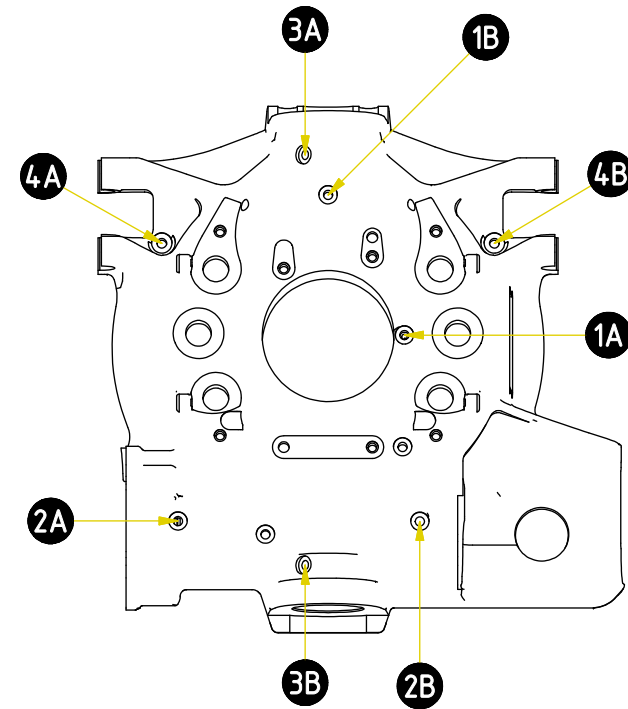

 Represents Hose.

Dashed lines for overview, mounts
on other pages/assemblies.

EC209B - Central lubrication

POS in order of assembly

POS	DESCRIPTION	PART	QTY	COMMENTS
1	Lubrication kit EC209B QSM Compl.	1056598	1	(POS.2-7 incl.)
2	Adapter 90° R1/8"	710199	6	
3	Adapter 45° R1/8"	712215	2	
4	Push-in coupl EC209 R1/8"	790172	6	
5	Adapter 90° Push-in - swivel	790184	2	
6	Hose central lubrication bulk	7000784	1	
7	Dosing block MX-F 4/8	1057161	1	(POS.8-11, 13 incl.)
8	Push-in coupling 6mm	790188	8	
9	Adapter 90° M10x1	790190	1	
10	Extender M10x1-M10x1 35mm	7000684	1	
11	T-Swivel union - M10x1 with plug	7001870	1	(POS.12 incl.)
12	Plug 70125-02 (1/8")	711503	3	QTY: 2 part of rotator frame
13	Grease Nipple	711403	1	
14	Mounting plate central lub. QSM	1055574	1	Part of control system
15	Screw MC6S M5x35 12.9	610404	1	Part of control system
16	Screw MC6S M5x30 12.9	610403	2	Part of control system

EC209B - Central lubrication

POS	DESCRIPTION	PART	QTY	COMMENTS
2	Adapter 90° R1/8"	710199	6	
3	Adapter 45° R1/8"	712215	2	
4	Push-in coupl EC209 R1/8"	790172	6	
5	Adapter 90° Push-in - swivel	790184	2	
6	Hose central lubrication bulk	7000784	1	
12	Plug 70125-02 (1/8")	711503	3	QTY: 2 part of rotator frame
●	Use cable ties			

POS in order of assembly

SPARE PARTS

POS	DESCRIPTION	PART	QTY	COMMENTS
-----	-------------	------	-----	----------

POS in order of assembly

2A & 2B until 2020-02