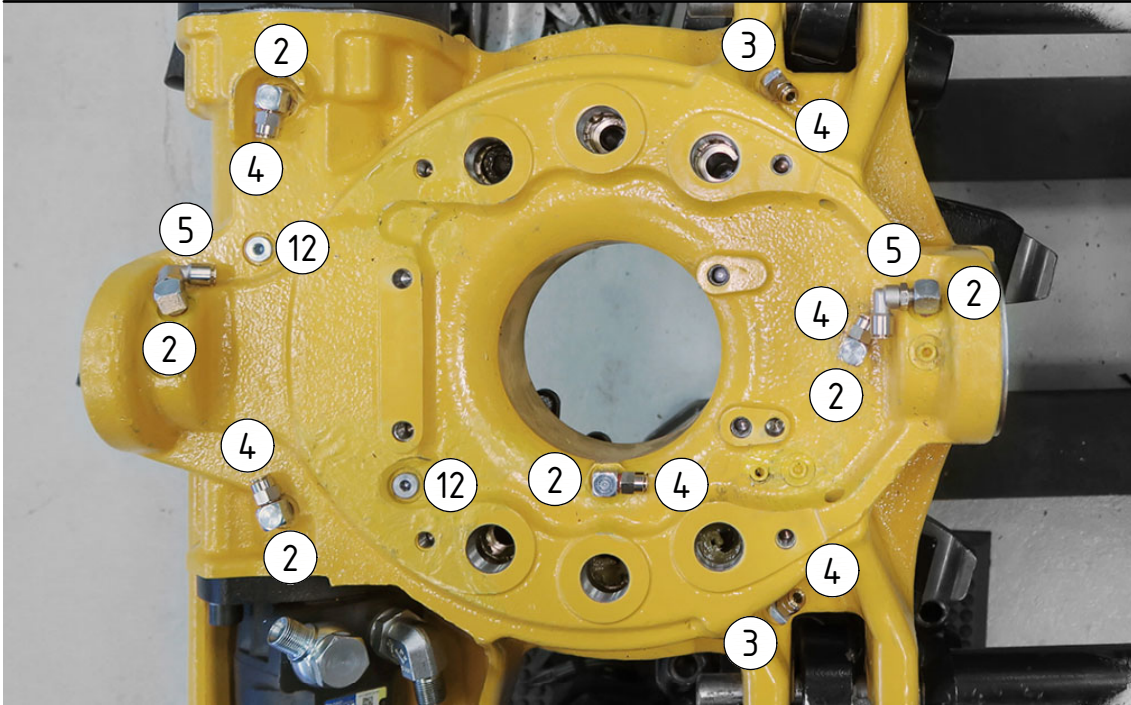

 Represents Hose.

Dashed lines for overview, mounts
on other pages/assemblies.

EC209B - Central lubrication

POS in order of assembly

POS	DESCRIPTION	PART	QTY	COMMENTS
1	Lubrication kit EC209B QSM Compl.	1056598	1	(POS.2-7 incl.)
2	Adapter 90° R1/8"	710199	6	
3	Adapter 45° R1/8"	712215	2	
4	Push-in coupl EC209 R1/8"	790172	6	
5	Adapter 90° Push-in - swivel	790184	2	
6	Hose central lubrication bulk	7000784	1	
7	Dosing block MX-F 4/8	1057161	1	(POS.8-11, 13 incl.)
8	Push-in coupling 6mm	790188	8	
9	Adapter 90° M10x1	790190	1	
10	Extender M10x1-M10x1 35mm	7000684	1	
11	T-Swivel union - M10x1 with plug	7001870	1	(POS.12 incl.)
12	Plug 70125-02 (1/8")	711503	3	QTY: 2 part of rotator frame
13	Grease Nipple	711403	1	
14	Mounting plate central lub. QSM	1055574	1	Part of control system
15	Screw MC6S M5x35 12.9	610404	1	Part of control system
16	Screw MC6S M5x30 12.9	610403	2	Part of control system

EC209B - Central lubrication

POS	DESCRIPTION	PART	QTY	COMMENTS
2	Adapter 90° R1/8"	710199	6	
3	Adapter 45° R1/8"	712215	2	
4	Push-in coupl EC209 R1/8"	790172	6	
5	Adapter 90° Push-in - swivel	790184	2	
6	Hose central lubrication bulk	7000784	1	
12	Plug 70125-02 (1/8")	711503	3	QTY: 2 part of rotator frame
●	Use cable ties			

POS in order of assembly

SPARE PARTS

POS	DESCRIPTION	PART	QTY	COMMENTS
-----	-------------	------	-----	----------

POS in order of assembly

2A & 2B until 2020-02