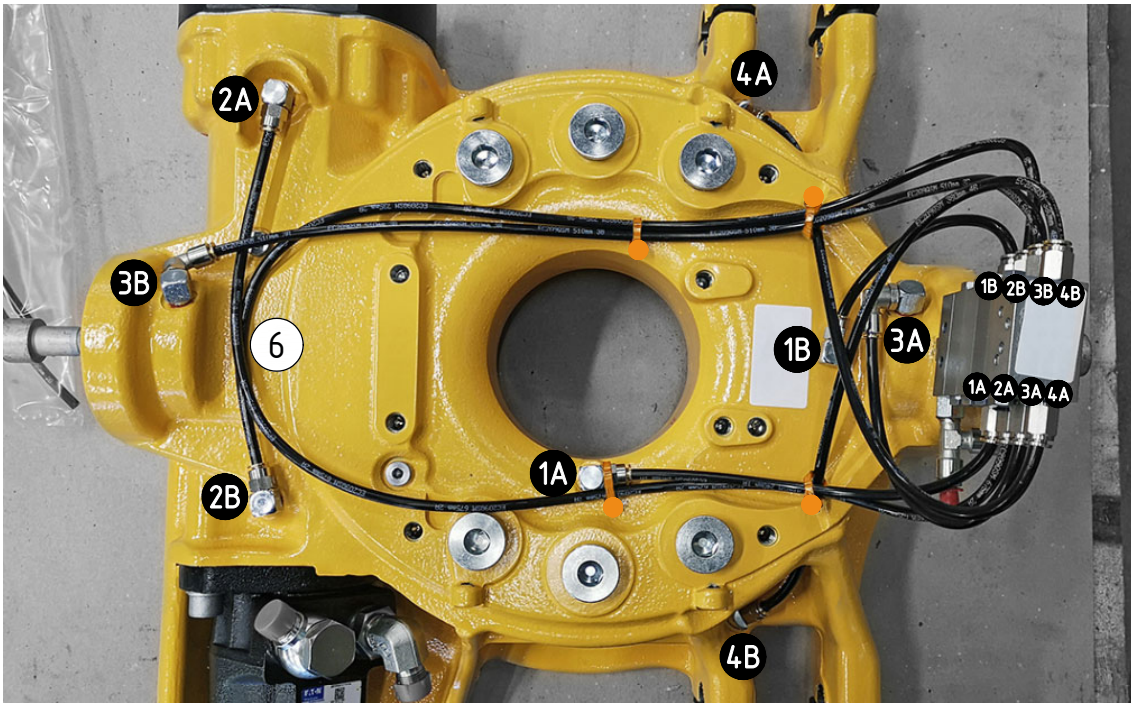

EC209B - Central lubrication

POS	DESCRIPTION	PART	QTY	COMMENTS
2	Adapter 90° R1/8"	710199	6	
3	Adapter 45° R1/8"	712215	2	
4	Push-in coupl EC209 R1/8"	790172	6	
5	Adapter 90° Push-in - swivel	790184	2	
6	Hose central lubrication bulk	7000784	1	
12	Plug 70125-02 (1/8")	711503	3	QTY: 2 part of rotator frame
●	Use cable ties			

POS in order of assembly