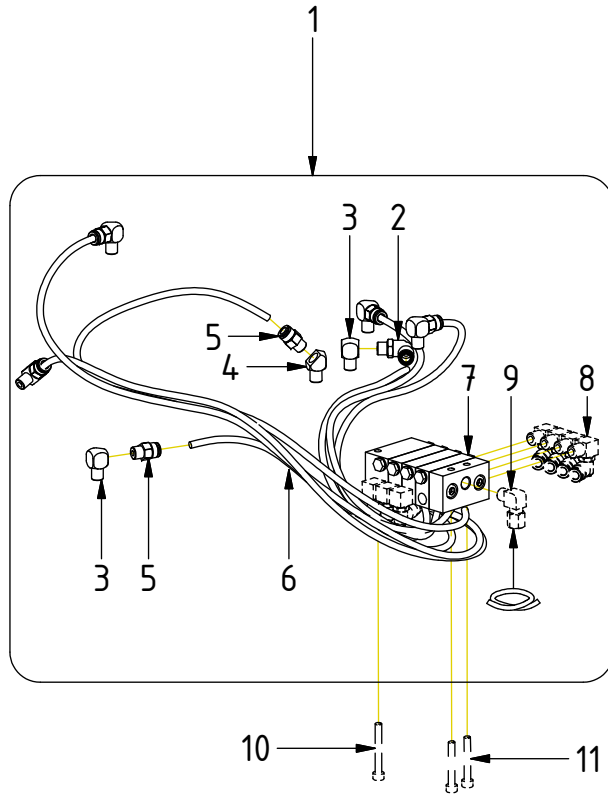

EC206B - Central lubrication

POS	DESCRIPTION	PART	QTY	COMMENTS
1	Lubrication kit EC206B V2 Compl.	7001722	1	(POS.2-7 & hose incl.)
2	Adapter 90° Push-in - swivel	790184	1	
3	Adapter 90° R1/8"	710199	6	
4	Adapter 45° R1/8"	712215	1	
5	Push-in koppl EC209 R1/8"	790172	6	
6	Hose central lubrication bulk	7000784	1	
7	Dosing block MX-F 4/7 EC206B V2	1068332	1	(POS.8-9 incl.)
8	Adapter 90° M10x1	790190	7	
9	Angular coupl 90° 1/8 w cuttingring	7001720	1	
10	Screw MC6S M5x40 12.9	610405	1	Part of rotator frame
11	Screw MC6S M5x35 12.9	610404	2	Part of rotator frame

POS in order of assembly