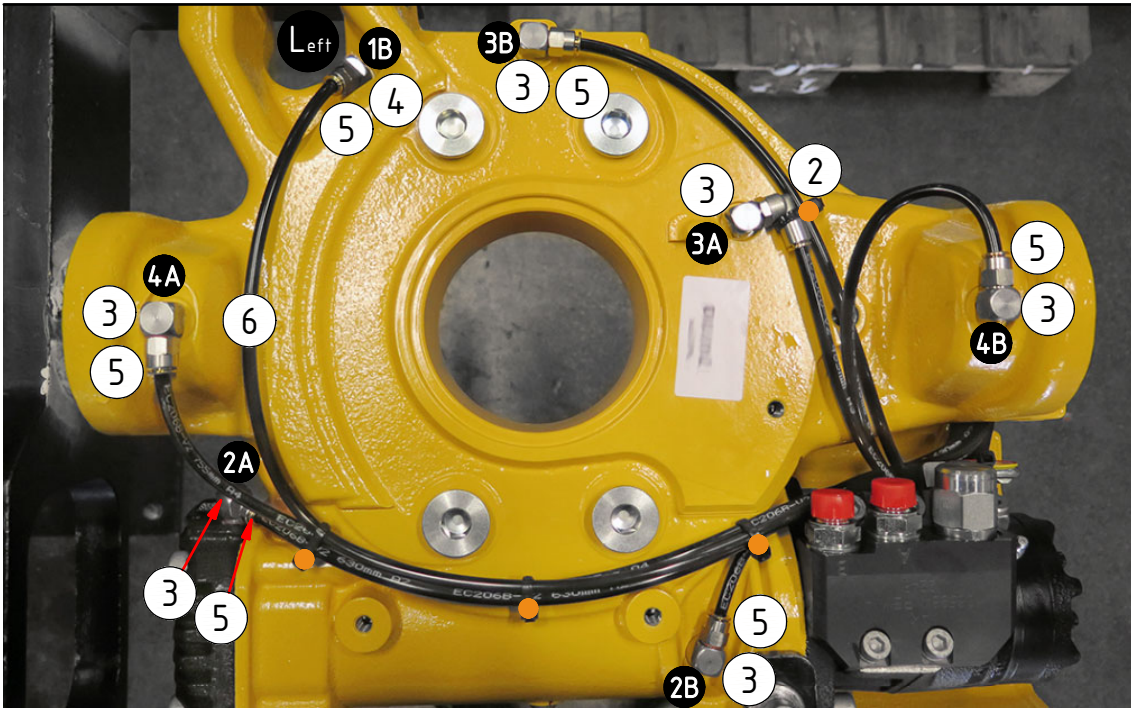

EC206B - Central lubrication

POS	DESCRIPTION	PART	QTY	COMMENTS
1	Lubrication kit EC206B V2 Compl.	7001722	1	(POS.2-7 & hose incl.)
2	Adapter 90° Push-in - swivel	790184	1	
3	Adapter 90° R1/8"	710199	6	
4	Adapter 45° R1/8"	712215	1	
5	Push-in koppl EC209 R1/8"	790172	6	
6	Hose central lubrication bulk	7000784	1	
●	Use cable ties			

POS in order of assembly