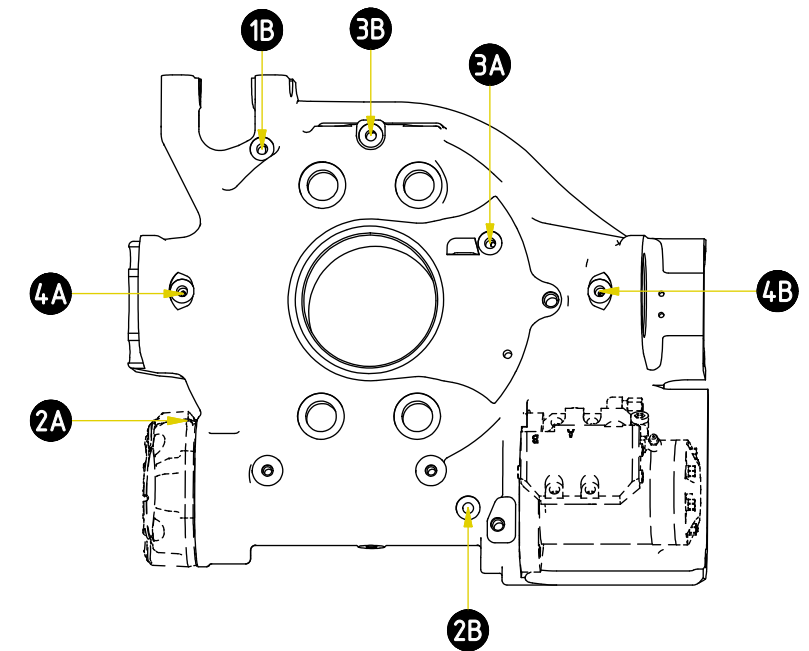

EC206B - Central lubrication

POS	DESCRIPTION	PART	QTY	COMMENTS
1	Lubrication kit EC206B V2 Compl.	7001722	1	(POS.2-7 & hose incl.)
2	Adapter 90° Push-in - swivel	790184	1	
3	Adapter 90° R1/8"	710199	6	
4	Adapter 45° R1/8"	712215	1	
5	Push-in koppl EC209 R1/8"	790172	6	
6	Hose central lubrication bulk	7000784	1	
7	Dosing block MX-F 4/7 EC206B V2	1068332	1	(POS.8-9 incl.)
8	Adapter 90° M10x1	790190	7	
9	Angular coupl 90° 1/8 w cuttingring	7001720	1	
10	Screw MC6S M5x40 12.9	610405	1	Part of rotator frame
11	Screw MC6S M5x35 12.9	610404	2	Part of rotator frame

POS in order of assembly