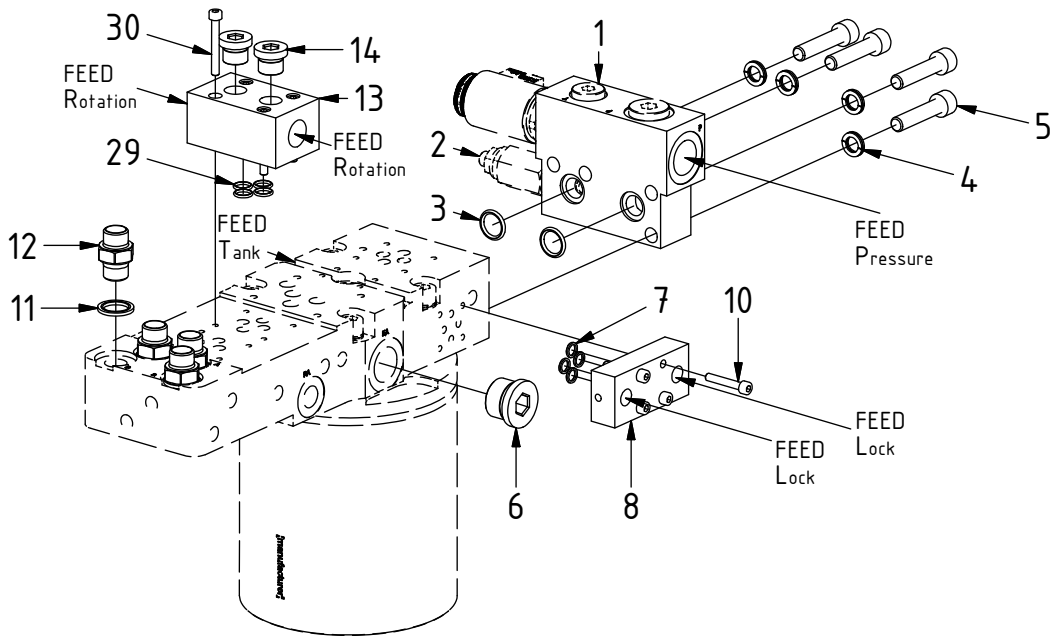

POS	DESCRIPTION	PART	QTY	COMMENTS
1	Connection block P reducer +Dump	1027707	1	(Dump & POS.2 included)
2	Dual relief valve 1CLLR100	730287	1	
3	O-ring 15,54x2,62	712423	2	
4	Washer NL 10mm	611041	8	QTY: 4 part of make up
5	MC6S M10x45 12.9	610589	4	
6	Plugg VSTIR34ED	711532	3	
7	O-ring 7,65x1,78	710960	4	
8	Connection block SQ	1009586	1	Mount before adapters and feed hoses
10	MC6S M5x30 12.9	610403	4	Torque: 9,7Nm
11	Washer GBR06 3/8	710703	4	
12	Adapter 136-06-06 (3/8")	710106	4	
13	Connection block 1/2"	405670	1	
14	Plug 3/8"	711504	4	
26	Hose Lock b/Right	7000051	1	QTY: 2 for Lock Right
27	Hose Lock a/Left	7000032	1	QTY: 2 for Lock Left
29	O-ring 9,25x1,78	710901	4	
30	MC6S M5x40 12.9	610405	4	Torque: 9,7Nm
31	Protective cover EC226 ECHF left	1031186	1	
32	Protective cover EC226 ECHF right	1031185	1	
33	M6S M10x25 8,8 FZB	610142	4	

EC226R:
 14
 Replaces
 POS.11-12

EC226 QSM - ss9SQ Hoses

3/4" (Std)

FEED

TILT

POS	DESCRIPTION	PART	QTY	COMMENTS
9	Adapter 401-04-04 90° (1/4")	710151	2	
11	Washer GBR06 3/8	710703	4	
12	Adapter 136-06-06 (3/8")	710106	4	
15	Washer GBR12 3/4	710706	2	
16	Adapter Bsp 3/4" male - male	710126	2	
17	Adapter 488-12-12 90° (3/4")	7000059	2	
18	Sealing washer 1/2"	710704	2	
19	Adapter 135-06-08	710122	2	
20	For Feed Right/Left - UNI			Additional hose, see "Top part"
21	Hose Feed 3/4" - UNI	7000030	2	
22	Hose Feed 3/4" - QS70	7000063	2	QTY: 1 for Feed Right/Left
23	Hose Feed 3/4" Right/Left - QS70	7000065	1	Feed Right: Mount on left side Feed Left: Mount on right side
24	Hose Rotation a	7001312	1	
25	Hose Rotation b	7001313	1	
26	Hose Lock b/Right	7000051	1	QTY: 2 for Lock Right
27	Hose Lock a/Left	7000032	1	QTY: 2 for Lock Left
28	Hose Tilt	7000031	4	