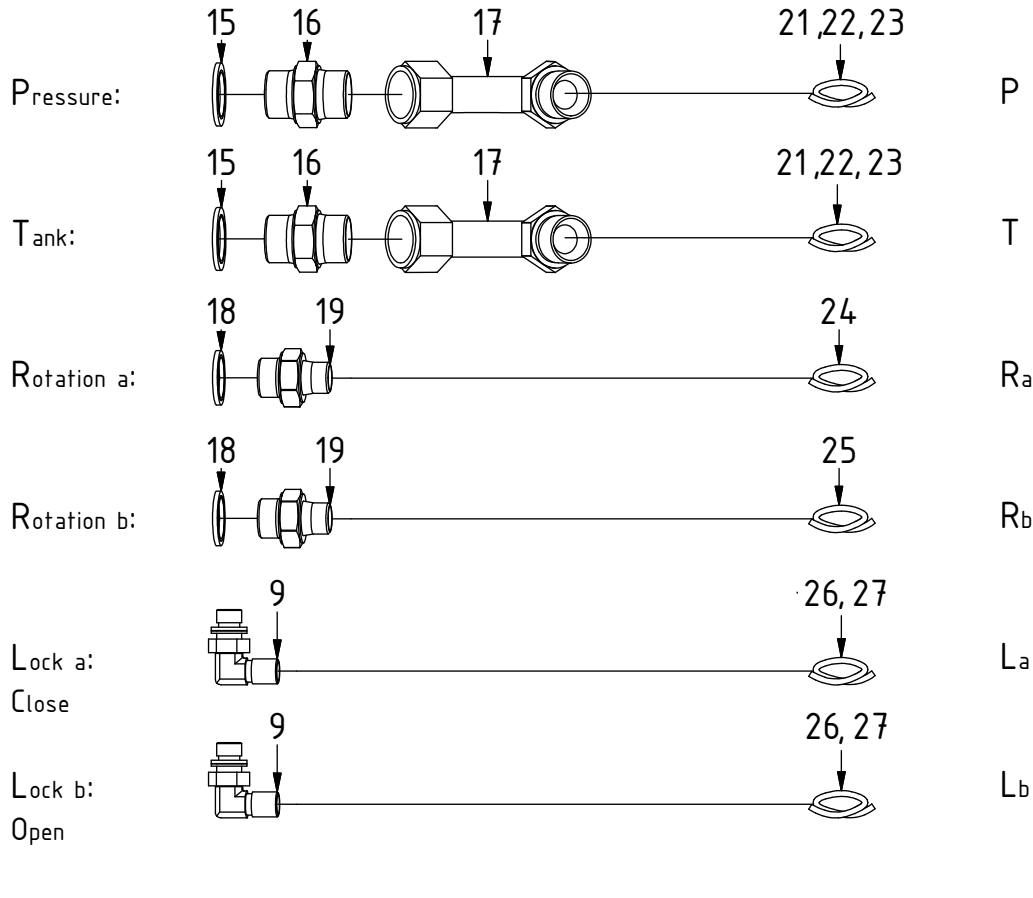

POS	DESCRIPTION	PART	QTY	COMMENTS
1	Connection block P reducer +Dump	1027707	1	(Dump & POS.2 included)
2	Dual relief valve 1CLLR100	730287	1	
3	O-ring 15,54x2,62	712423	2	
4	Washer NL 10mm	611041	8	QTY: 4 part of make up
5	MC6S M10x45 12.9	610589	4	
6	Plugg VSTIR34ED	711532	3	
7	O-ring 7,65x1,78	710960	4	
8	Connection block SQ	1009586	1	Mount before adapters and feed hoses
10	MC6S M5x30 12.9	610403	4	Torque: 9,7Nm
11	Washer GBR06 3/8	710703	4	
12	Adapter 136-06-06 (3/8")	710106	4	
13	Connection block 1/2"	405670	1	
14	Plug 3/8"	711504	4	
26	Hose Lock b/Right	7000051	1	QTY: 2 for Lock Right
27	Hose Lock a/Left	7000032	1	QTY: 2 for Lock Left
29	O-ring 9,25x1,78	710901	4	
30	MC6S M5x40 12.9	610405	4	Torque: 9,7Nm
31	Protective cover EC226 ECHF left	1031186	1	
32	Protective cover EC226 ECHF right	1031185	1	
33	M6S M10x25 8,8 FZB	610142	4	

EC226R:
 14
 Replaces
 POS.11-12

EC226 QSM - ss9SQ Hoses

3/4" (Std)

FEED

TILT

POS	DESCRIPTION	PART	QTY	COMMENTS
9	Adapter 401-04-04 90° (1/4")	710151	2	
11	Washer GBR06 3/8	710703	4	
12	Adapter 136-06-06 (3/8")	710106	4	
15	Washer GBR12 3/4	710706	2	
16	Adapter Bsp 3/4" male - male	710126	2	
17	Adapter 488-12-12 90° (3/4")	7000059	2	
18	Sealing washer 1/2"	710704	2	
19	Adapter 135-06-08	710122	2	
20	For Feed Right/Left - UNI			Additional hose, see "Top part"
21	Hose Feed 3/4" - UNI	7000030	2	
22	Hose Feed 3/4" - QS70	7000063	2	QTY: 1 for Feed Right/Left
23	Hose Feed 3/4" Right/Left - QS70	7000065	1	Feed Right: Mount on left side Feed Left: Mount on right side
24	Hose Rotation a	7001312	1	
25	Hose Rotation b	7001313	1	
26	Hose Lock b/Right	7000051	1	QTY: 2 for Lock Right
27	Hose Lock a/Left	7000032	1	QTY: 2 for Lock Left
28	Hose Tilt	7000031	4	