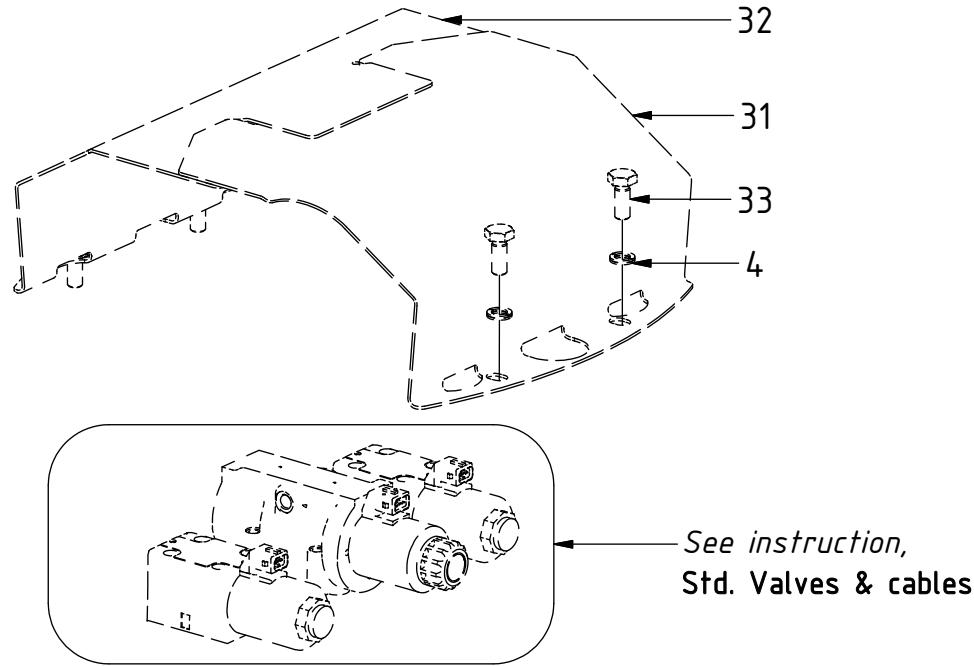

COVERSHEET

Planned document changes:

Briefly:

Add to POS.5: Torque: 79Nm.
Add to POS.6: Torque: 120Nm.

Document changes:

Date:	Change:	Rev. after change:
2021-04-16	New instruction.	-

EC226 QSM - ss9SQ Hoses

POS	DESCRIPTION	PART	QTY	COMMENTS
1	Connection block P reducer +Dump	1027707	1	(Dump & POS.2 included)
2	Dual relief valve 1CLLR100	730287	1	
3	O-ring 15,54x2,62	712423	2	
4	Washer NL 10mm	611041	8	QTY: 4 part of make up
5	MC6S M10x45 12.9	610589	4	
6	Plugg VSTIR34ED	711532	3	
7	O-ring 7,65x1,78	710960	4	
8	Connection block SQ	1009586	1	Mount before adapters and feed hoses
10	MC6S M5x30 12.9	610403	4	Torque: 9,7Nm
11	Washer GBR06 3/8	710703	4	
12	Adapter 136-06-06 (3/8")	710106	4	
13	Connection block 1/2"	405670	1	
14	Plug 3/8"	711504	4	
26	Hose Lock b/Right	7000051	1	QTY: 2 for Lock Right
27	Hose Lock a/Left	7000032	1	QTY: 2 for Lock Left
29	O-ring 9,25x1,78	710901	4	
30	MC6S M5x40 12.9	610405	4	Torque: 9,7Nm
31	Protective cover EC226 ECHF left	1031186	1	
32	Protective cover EC226 ECHF right	1031185	1	
33	M6S M10x25 8,8 FZB	610142	4	

EC226R:
 14
 Replaces
 POS.11-12

EC226 QSM - ss9SQ Hoses

3/4" (Std)

FEED

TILT

POS	DESCRIPTION	PART	QTY	COMMENTS
9	Adapter 401-04-04 90° (1/4")	710151	2	
11	Washer GBR06 3/8	710703	4	
12	Adapter 136-06-06 (3/8")	710106	4	
15	Washer GBR12 3/4	710706	2	
16	Adapter Bsp 3/4" male - male	710126	2	
17	Adapter 488-12-12 90° (3/4")	7000059	2	
18	Sealing washer 1/2"	710704	2	
19	Adapter 135-06-08	710122	2	
20	For Feed Right/Left - UNI			Additional hose, see "Top part"
21	Hose Feed 3/4" - UNI	7000030	2	
22	Hose Feed 3/4" - QS70	7000063	2	QTY: 1 for Feed Right/Left
23	Hose Feed 3/4" Right/Left - QS70	7000065	1	Feed Right: Mount on left side Feed Left: Mount on right side
24	Hose Rotation a	7001312	1	
25	Hose Rotation b	7001313	1	
26	Hose Lock b/Right	7000051	1	QTY: 2 for Lock Right
27	Hose Lock a/Left	7000032	1	QTY: 2 for Lock Left
28	Hose Tilt	7000031	4	