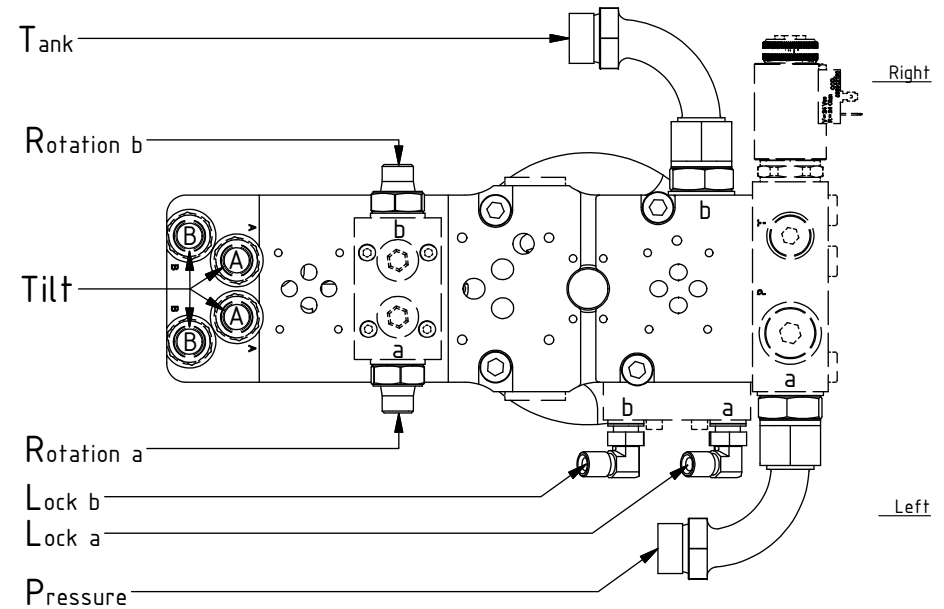

POS	DESCRIPTION	PART	QTY	COMMENTS
9	Adapter 401-04-04 90° (1/4")	710151	2	
11	Washer GBR06 3/8	710703	4	
12	Adapter 136-06-06 (3/8")	710106	4	
15	Washer GBR12 3/4	710706	2	
16	Adapter Bsp 3/4" male - male	710126	2	
17	Adapter 488-12-12 90° (3/4")	7000059	2	
18	Sealing washer 1/2"	710704	2	
19	Adapter 135-06-08	710122	2	
20	For Feed Right/Left - UNI			Additional hose, see "Top part"
21	Hose Feed 3/4" - UNI	7000030	2	
22	Hose Feed 3/4" - QS70	7000063	2	QTY: 1 for Feed Right/Left
23	Hose Feed 3/4" Right/Left - QS70	7000065	1	Feed Right: Mount on left side Feed Left: Mount on right side
24	Hose Rotation a	7001312	1	
25	Hose Rotation b	7001313	1	
26	Hose Lock b/Right	7000051	1	QTY: 2 for Lock Right
27	Hose Lock a/Left	7000032	1	QTY: 2 for Lock Left
28	Hose Tilt	7000031	4	

POS in order of assembly