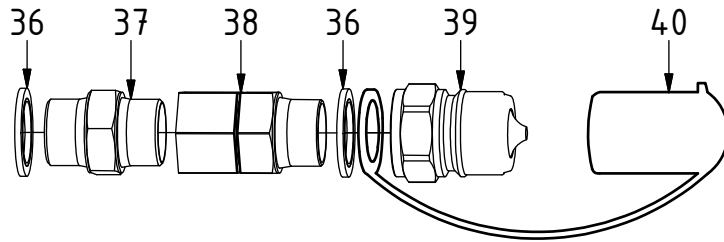

after change:

2021-03-22

New instruction.

-

EC214 - ECPUP60/65

POS	DESCRIPTION	PART	QTY	COMMENTS
1	See p.3 connection block config.			
10	Quick hitch ecup60 258mm V2 214	1050562	1	
11	Quick hitch ecup60 270mm V2 214	1060729	1	
12	Quick hitch ecup65 250mm V2 214	1044820	1	
13	Quick hitch ecup65 254mm V2 214	1030010	1	
14	Grease the ring			
15	O-ring 249,3x5,7	712424	1	
16	Feather Key	650102	6	
17	MC6S M16x90 12.9 ZFSHL	6000151	12	Torque: 333Nm
18	Torque tighten quick hitch to rotator frame, six holes. Rotate to access the remaining holes			
19	Pipe plug M36x2 Din 908	650408	6	Part of rotator frame assembly
20	O-ring NBR 70 6,07x1,78	712422	2	Part of rotator frame assembly
21	O-ring NBR 70 12,42x1,78	710973	4	Part of rotator frame assembly
22	O-ring NBR 70 15,6x1,78	710912	1	Part of rotator frame assembly
23	Connection block ECHF	1028391	1	Part of rotator frame assembly
24	Washer NL 10mm	611041	2	Part of rotator frame assembly
25	MC6S M10x50 12.9 Geomet	611515	1	Part of rotator frame assembly
26	O-ring NBR 70 20,35x1,78 70	710974	2	
27	Extra block 3/4" ECHF	1031934	1	
28	MC6S M5x60 12.9	610409	2	Torque: 9,7Nm
29	MC6S M10x90 12.9 ZFSHL	6000153	1	
30	Plug 70125-12 (3/4")	711532	2	

Dbl.Extra:

EC214 - ECPUP60/65

POS	DESCRIPTION	PART	QTY	COMMENTS
3	Washer GBR04 1/4	710702	14	
6	Washer GBR06 3/8	710703	4	
7	Adapter 236-06-06	710131	2	
8	Adapter 401-06-06 90° (3/8")	710152	2	
31	Hose Lock	7000656	2	
32	Banjo bolt 4451-04 (1/4")	710271	4	
33	Adapter 703-06-06 (3/8")	712221	2	
34	Quick coupling 3/8"	790113	2	
35	Dust protection 3/8"	790120	2	
36	Washer GBR12 3/4	710706	4	
37	Adapter 136-12-12 (3/4")	710126	2	
38	Adapter 703-12-12 (3/4")	710218	2	
39	Quick coupling 3/4"	790193	2	
40	Dust protection 3/4"	790195	2	

Lock:
Close / Open

Extra:
Standard

Extra 2:
Option
Dbl.Extra

Standard Extra:

Dbl.Extra:

POS	DESCRIPTION	PART	QTY	COMMENTS
31	Hose Lock	7000656	2	

POS in order of assembly

Hoses angled inwards to stay under cylinder