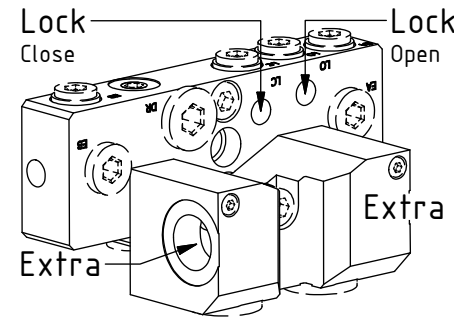

after change:

2021-03-22

New instruction.

-

EC214 - ECPUP60/65

POS	DESCRIPTION	PART	QTY	COMMENTS
1	See p.3 connection block config.			
10	Quick hitch ecup60 258mm V2 214	1050562	1	
11	Quick hitch ecup60 270mm V2 214	1060729	1	
12	Quick hitch ecup65 250mm V2 214	1044820	1	
13	Quick hitch ecup65 254mm V2 214	1030010	1	
14	Grease the ring			
15	O-ring 249,3x5,7	712424	1	
16	Feather Key	650102	6	
17	MC6S M16x90 12.9 ZFSHL	6000151	12	Torque: 333Nm
18	Torque tighten quick hitch to rotator frame, six holes. Rotate to access the remaining holes			
19	Pipe plug M36x2 Din 908	650408	6	Part of rotator frame assembly
20	O-ring NBR 70 6,07x1,78	712422	2	Part of rotator frame assembly
21	O-ring NBR 70 12,42x1,78	710973	4	Part of rotator frame assembly
22	O-ring NBR 70 15,6x1,78	710912	1	Part of rotator frame assembly
23	Connection block ECHF	1028391	1	Part of rotator frame assembly
24	Washer NL 10mm	611041	2	Part of rotator frame assembly
25	MC6S M10x50 12.9 Geomet	611515	1	Part of rotator frame assembly
26	O-ring NBR 70 20,35x1,78 70	710974	2	
27	Extra block 3/4" ECHF	1031934	1	
28	MC6S M5x60 12.9	610409	2	Torque: 9,7Nm
29	MC6S M10x90 12.9 ZFSHL	6000153	1	
30	Plug 70125-12 (3/4")	711532	2	

Dbl.Extra:

EC214 - ECPUP60/65

POS	DESCRIPTION	PART	QTY	COMMENTS
3	Washer GBR04 1/4	710702	14	
6	Washer GBR06 3/8	710703	4	
7	Adapter 236-06-06	710131	2	
8	Adapter 401-06-06 90° (3/8")	710152	2	
31	Hose Lock	7000656	2	
32	Banjo bolt 4451-04 (1/4")	710271	4	
33	Adapter 703-06-06 (3/8")	712221	2	
34	Quick coupling 3/8"	790113	2	
35	Dust protection 3/8"	790120	2	
36	Washer GBR12 3/4	710706	4	
37	Adapter 136-12-12 (3/4")	710126	2	
38	Adapter 703-12-12 (3/4")	710218	2	
39	Quick coupling 3/4"	790193	2	
40	Dust protection 3/4"	790195	2	

Lock:
Close / Open

Extra:
Standard

Extra 2:
Option
Dbl.Extra

Standard Extra:

Dbl.Extra:

POS	DESCRIPTION	PART	QTY	COMMENTS
31	Hose Lock	7000656	2	

POS in order of assembly

Hoses angled inwards to stay under cylinder