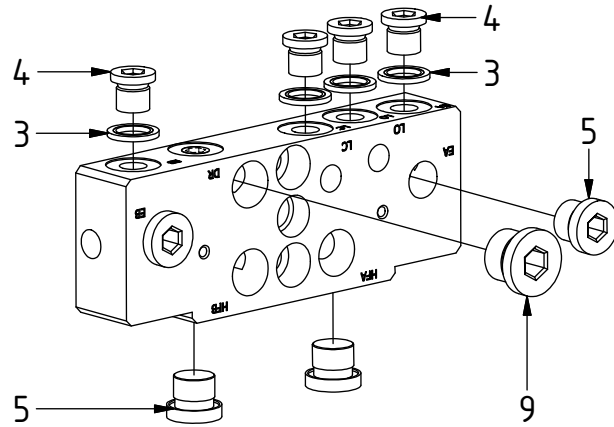

after change:

2021-03-22

New instruction.

-

EC214 - ECPUP60/65

POS	DESCRIPTION	PART	QTY	COMMENTS
1	See p.3 connection block config.			
10	Quick hitch ecup60 258mm V2 214	1050562	1	
11	Quick hitch ecup60 270mm V2 214	1060729	1	
12	Quick hitch ecup65 250mm V2 214	1044820	1	
13	Quick hitch ecup65 254mm V2 214	1030010	1	
14	Grease the ring			
15	O-ring 249,3x5,7	712424	1	
16	Feather Key	650102	6	
17	MC6S M16x90 12.9 ZFSHL	6000151	12	Torque: 333Nm
18	Torque tighten quick hitch to rotator frame, six holes. Rotate to access the remaining holes			
19	Pipe plug M36x2 Din 908	650408	6	Part of rotator frame assembly
20	O-ring NBR 70 6,07x1,78	712422	2	Part of rotator frame assembly
21	O-ring NBR 70 12,42x1,78	710973	4	Part of rotator frame assembly
22	O-ring NBR 70 15,6x1,78	710912	1	Part of rotator frame assembly
23	Connection block ECHF	1028391	1	Part of rotator frame assembly
24	Washer NL 10mm	611041	2	Part of rotator frame assembly
25	MC6S M10x50 12.9 Geomet	611515	1	Part of rotator frame assembly
26	O-ring NBR 70 20,35x1,78 70	710974	2	
27	Extra block 3/4" ECHF	1031934	1	
28	MC6S M5x60 12.9	610409	2	Torque: 9,7Nm
29	MC6S M10x90 12.9 ZFSHL	6000153	1	
30	Plug 70125-12 (3/4")	711532	2	

Standard:

POS	DESCRIPTION	PART	QTY	COMMENTS
2	Pipe plug 1/4"	711508	2	Loctite 5400
3	Washer GBR04 1/4	710702	14	
4	Plug 153-04 (1/4")	711505	4	
5	Plug 70125-06 (3/8")	711504	4	
6	Washer GBR06 3/8	710703	4	
7	Adapter 236-06-06	710131	2	
8	Adapter 401-06-06 90° (3/8")	710152	2	
9	Plug 70125-08 (1/2")	711500	1	