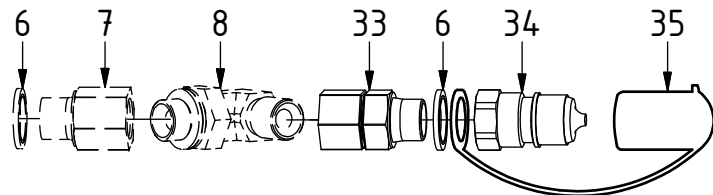

after change:

2021-03-22

New instruction.

-

EC214 - ECPUP60/65

POS	DESCRIPTION	PART	QTY	COMMENTS
1	See p.3 connection block config.			
10	Quick hitch ecup60 258mm V2 214	1050562	1	
11	Quick hitch ecup60 270mm V2 214	1060729	1	
12	Quick hitch ecup65 250mm V2 214	1044820	1	
13	Quick hitch ecup65 254mm V2 214	1030010	1	
14	Grease the ring			
15	O-ring 249,3x5,7	712424	1	
16	Feather Key	650102	6	
17	MC6S M16x90 12.9 ZFSHL	6000151	12	Torque: 333Nm
18	Torque tighten quick hitch to rotator frame, six holes. Rotate to access the remaining holes			
19	Pipe plug M36x2 Din 908	650408	6	Part of rotator frame assembly
20	O-ring NBR 70 6,07x1,78	712422	2	Part of rotator frame assembly
21	O-ring NBR 70 12,42x1,78	710973	4	Part of rotator frame assembly
22	O-ring NBR 70 15,6x1,78	710912	1	Part of rotator frame assembly
23	Connection block ECHF	1028391	1	Part of rotator frame assembly
24	Washer NL 10mm	611041	2	Part of rotator frame assembly
25	MC6S M10x50 12.9 Geomet	611515	1	Part of rotator frame assembly
26	O-ring NBR 70 20,35x1,78 70	710974	2	
27	Extra block 3/4" ECHF	1031934	1	
28	MC6S M5x60 12.9	610409	2	Torque: 9,7Nm
29	MC6S M10x90 12.9 ZFSHL	6000153	1	
30	Plug 70125-12 (3/4")	711532	2	

Dbl.Extra:

EC214 - ECPUP60/65

POS	DESCRIPTION	PART	QTY	COMMENTS
3	Washer GBR04 1/4	710702	14	
6	Washer GBR06 3/8	710703	4	
7	Adapter 236-06-06	710131	2	
8	Adapter 401-06-06 90° (3/8")	710152	2	
31	Hose Lock	7000656	2	
32	Banjo bolt 4451-04 (1/4")	710271	4	
33	Adapter 703-06-06 (3/8")	712221	2	
34	Quick coupling 3/8"	790113	2	
35	Dust protection 3/8"	790120	2	
36	Washer GBR12 3/4	710706	4	
37	Adapter 136-12-12 (3/4")	710126	2	
38	Adapter 703-12-12 (3/4")	710218	2	
39	Quick coupling 3/4"	790193	2	
40	Dust protection 3/4"	790195	2	

Lock:
Close / Open

Extra:
Standard

Extra 2:
Option
Dbl.Extra

Standard Extra:

Dbl.Extra:

POS	DESCRIPTION	PART	QTY	COMMENTS
31	Hose Lock	7000656	2	

POS in order of assembly

Hoses angled inwards to stay under cylinder