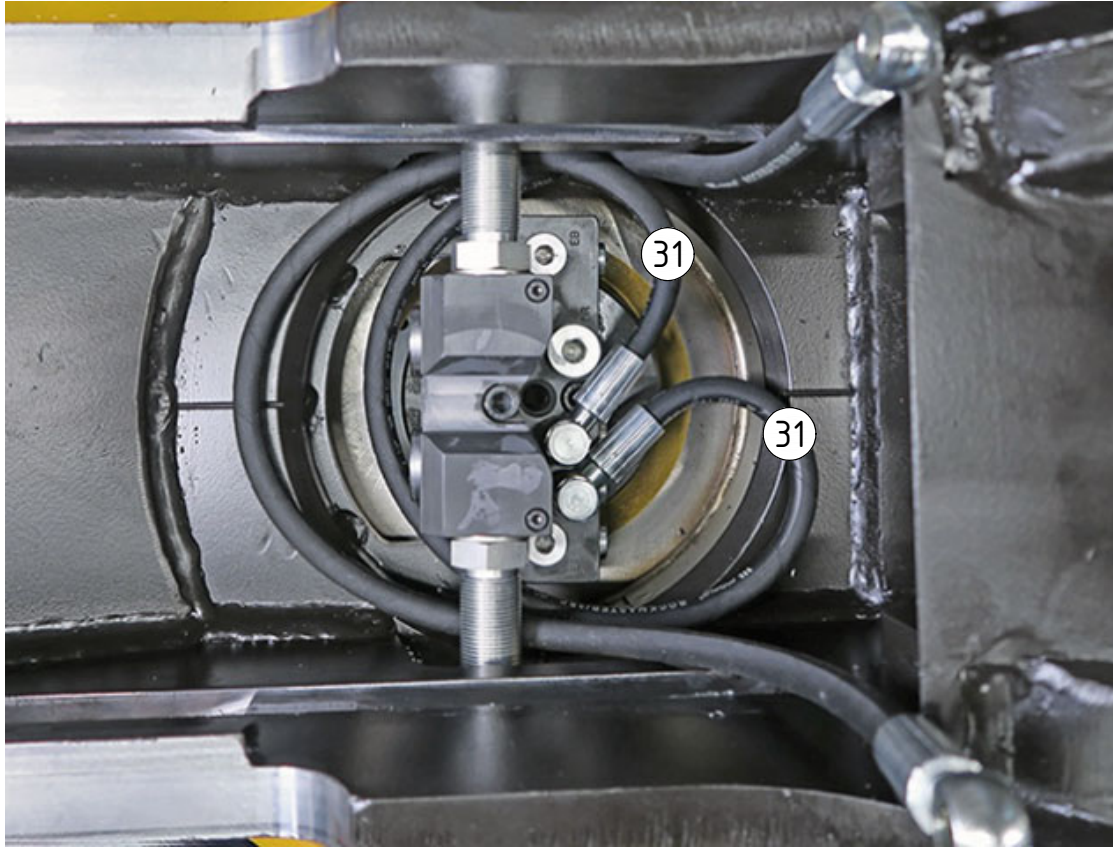

after change:

2021-03-22

New instruction.

-

EC214 - ECPUP60/65

POS	DESCRIPTION	PART	QTY	COMMENTS
1	See p.3 connection block config.			
10	Quick hitch ecup60 258mm V2 214	1050562	1	
11	Quick hitch ecup60 270mm V2 214	1060729	1	
12	Quick hitch ecup65 250mm V2 214	1044820	1	
13	Quick hitch ecup65 254mm V2 214	1030010	1	
14	Grease the ring			
15	O-ring 249,3x5,7	712424	1	
16	Feather Key	650102	6	
17	MC6S M16x90 12.9 ZFSHL	6000151	12	Torque: 333Nm
18	Torque tighten quick hitch to rotator frame, six holes. Rotate to access the remaining holes			
19	Pipe plug M36x2 Din 908	650408	6	Part of rotator frame assembly
20	O-ring NBR 70 6,07x1,78	712422	2	Part of rotator frame assembly
21	O-ring NBR 70 12,42x1,78	710973	4	Part of rotator frame assembly
22	O-ring NBR 70 15,6x1,78	710912	1	Part of rotator frame assembly
23	Connection block ECHF	1028391	1	Part of rotator frame assembly
24	Washer NL 10mm	611041	2	Part of rotator frame assembly
25	MC6S M10x50 12.9 Geomet	611515	1	Part of rotator frame assembly
26	O-ring NBR 70 20,35x1,78 70	710974	2	
27	Extra block 3/4" ECHF	1031934	1	
28	MC6S M5x60 12.9	610409	2	Torque: 9,7Nm
29	MC6S M10x90 12.9 ZFSHL	6000153	1	
30	Plug 70125-12 (3/4")	711532	2	

Lock:
Close / Open

Extra:
Standard

Extra 2:
Option
Dbl.Extra

Standard Extra:

Dbl.Extra:

POS	DESCRIPTION	PART	QTY	COMMENTS
31	Hose Lock	7000656	2	

POS in order of assembly

Hoses angled inwards to stay under cylinder