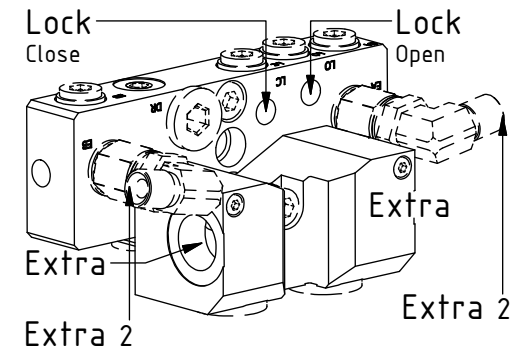

after change:

2021-03-22

New instruction.

-

EC214 - ECPUP60/65

POS	DESCRIPTION	PART	QTY	COMMENTS
1	See p.3 connection block config.			
10	Quick hitch ecup60 258mm V2 214	1050562	1	
11	Quick hitch ecup60 270mm V2 214	1060729	1	
12	Quick hitch ecup65 250mm V2 214	1044820	1	
13	Quick hitch ecup65 254mm V2 214	1030010	1	
14	Grease the ring			
15	O-ring 249,3x5,7	712424	1	
16	Feather Key	650102	6	
17	MC6S M16x90 12.9 ZFSHL	6000151	12	Torque: 333Nm
18	Torque tighten quick hitch to rotator frame, six holes. Rotate to access the remaining holes			
19	Pipe plug M36x2 Din 908	650408	6	Part of rotator frame assembly
20	O-ring NBR 70 6,07x1,78	712422	2	Part of rotator frame assembly
21	O-ring NBR 70 12,42x1,78	710973	4	Part of rotator frame assembly
22	O-ring NBR 70 15,6x1,78	710912	1	Part of rotator frame assembly
23	Connection block ECHF	1028391	1	Part of rotator frame assembly
24	Washer NL 10mm	611041	2	Part of rotator frame assembly
25	MC6S M10x50 12.9 Geomet	611515	1	Part of rotator frame assembly
26	O-ring NBR 70 20,35x1,78 70	710974	2	
27	Extra block 3/4" ECHF	1031934	1	
28	MC6S M5x60 12.9	610409	2	Torque: 9,7Nm
29	MC6S M10x90 12.9 ZFSHL	6000153	1	
30	Plug 70125-12 (3/4")	711532	2	

Dbl.Extra:

EC214 - ECPUP60/65

POS	DESCRIPTION	PART	QTY	COMMENTS
3	Washer GBR04 1/4	710702	14	
6	Washer GBR06 3/8	710703	4	
7	Adapter 236-06-06	710131	2	
8	Adapter 401-06-06 90° (3/8")	710152	2	
31	Hose Lock	7000656	2	
32	Banjo bolt 4451-04 (1/4")	710271	4	
33	Adapter 703-06-06 (3/8")	712221	2	
34	Quick coupling 3/8"	790113	2	
35	Dust protection 3/8"	790120	2	
36	Washer GBR12 3/4	710706	4	
37	Adapter 136-12-12 (3/4")	710126	2	
38	Adapter 703-12-12 (3/4")	710218	2	
39	Quick coupling 3/4"	790193	2	
40	Dust protection 3/4"	790195	2	

Lock:
Close / Open

Extra:
Standard

Extra 2:
Option
Dbl.Extra

Standard Extra:

Dbl.Extra:

POS	DESCRIPTION	PART	QTY	COMMENTS
31	Hose Lock	7000656	2	

POS in order of assembly

Hoses angled inwards to stay under cylinder