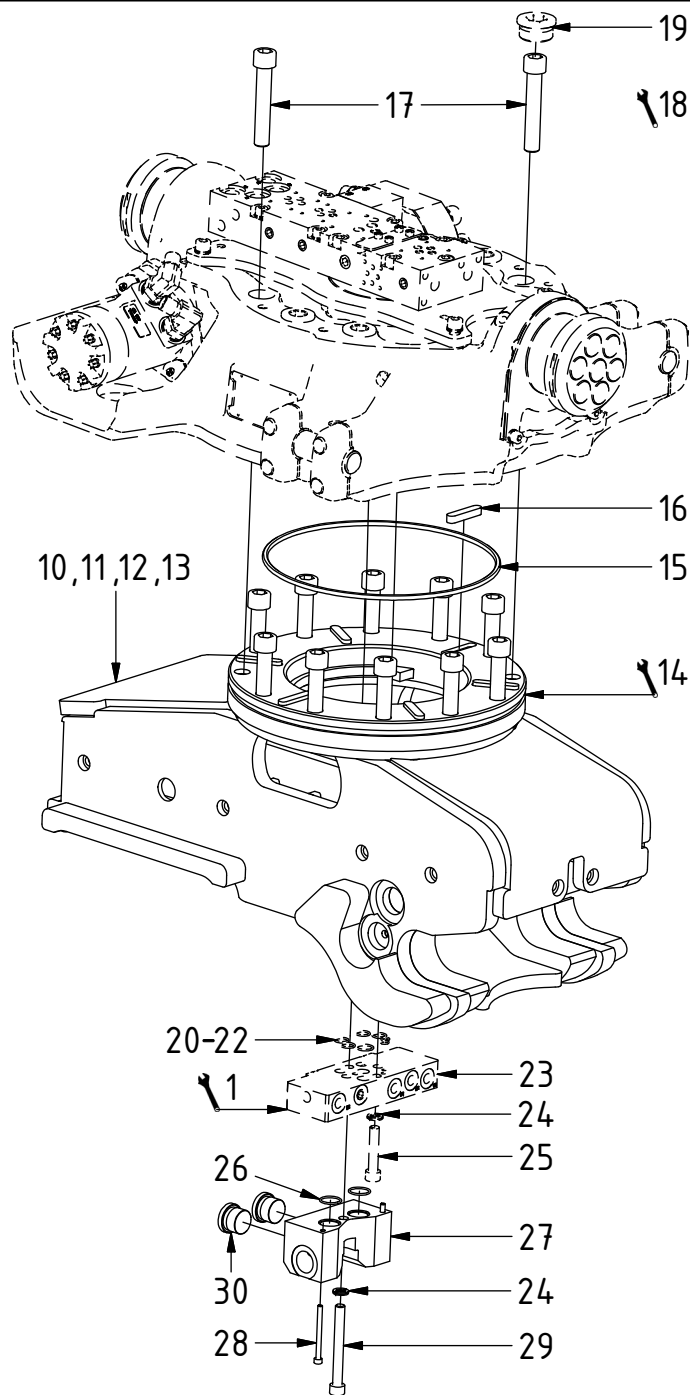

COVERSHEET

Planned document changes:

Briefly:

Plug POS.5 replaced by plug 7001657 used with 3/8" Tredo.

Document changes:

Date:

Change:

Rev.

after change:

2021-03-22

New instruction.

-

EC214 - ECPUP60/65

POS	DESCRIPTION	PART	QTY	COMMENTS
1	See p.3 connection block config.			
10	Quick hitch ecup60 258mm V2 214	1050562	1	
11	Quick hitch ecup60 270mm V2 214	1060729	1	
12	Quick hitch ecup65 250mm V2 214	1044820	1	
13	Quick hitch ecup65 254mm V2 214	1030010	1	
14	Grease the ring			
15	O-ring 249,3x5,7	712424	1	
16	Feather Key	650102	6	
17	MC6S M16x90 12.9 ZFSHL	6000151	12	Torque: 333Nm
18	Torque tighten quick hitch to rotator frame, six holes. Rotate to access the remaining holes			
19	Pipe plug M36x2 Din 908	650408	6	Part of rotator frame assembly
20	O-ring NBR 70 6,07x1,78	712422	2	Part of rotator frame assembly
21	O-ring NBR 70 12,42x1,78	710973	4	Part of rotator frame assembly
22	O-ring NBR 70 15,6x1,78	710912	1	Part of rotator frame assembly
23	Connection block ECHF	1028391	1	Part of rotator frame assembly
24	Washer NL 10mm	611041	2	Part of rotator frame assembly
25	MC6S M10x50 12.9 Geomet	611515	1	Part of rotator frame assembly
26	O-ring NBR 70 20,35x1,78 70	710974	2	
27	Extra block 3/4" ECHF	1031934	1	
28	MC6S M5x60 12.9	610409	2	Torque: 9,7Nm
29	MC6S M10x90 12.9 ZFSHL	6000153	1	
30	Plug 70125-12 (3/4")	711532	2	

Standard:

POS	DESCRIPTION	PART	QTY	COMMENTS
2	Pipe plug 1/4"	711508	2	Loctite 5400
3	Washer GBR04 1/4	710702	14	
4	Plug 153-04 (1/4")	711505	4	
5	Plug 70125-06 (3/8")	711504	4	
6	Washer GBR06 3/8	710703	4	
7	Adapter 236-06-06	710131	2	
8	Adapter 401-06-06 90° (3/8")	710152	2	
9	Plug 70125-08 (1/2")	711500	1	