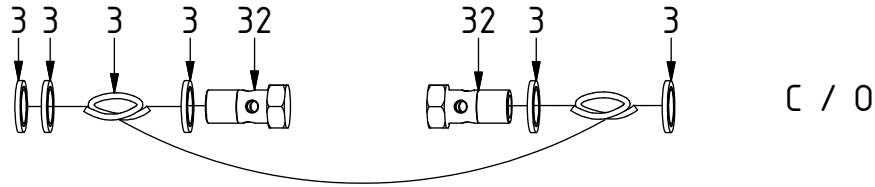

EC214 - ECPUP60/65

POS	DESCRIPTION	PART	QTY	COMMENTS
3	Washer GBR04 1/4	710702	14	
6	Washer GBR06 3/8	710703	4	
7	Adapter 236-06-06	710131	2	
8	Adapter 401-06-06 90° (3/8")	710152	2	
31	Hose Lock	7000656	2	
32	Banjo bolt 4451-04 (1/4")	710271	4	
33	Adapter 703-06-06 (3/8")	712221	2	
34	Quick coupling 3/8"	790113	2	
35	Dust protection 3/8"	790120	2	
36	Washer GBR12 3/4	710706	4	
37	Adapter 136-12-12 (3/4")	710126	2	
38	Adapter 703-12-12 (3/4")	710218	2	
39	Quick coupling 3/4"	790193	2	
40	Dust protection 3/4"	790195	2	

Lock:
Close / Open