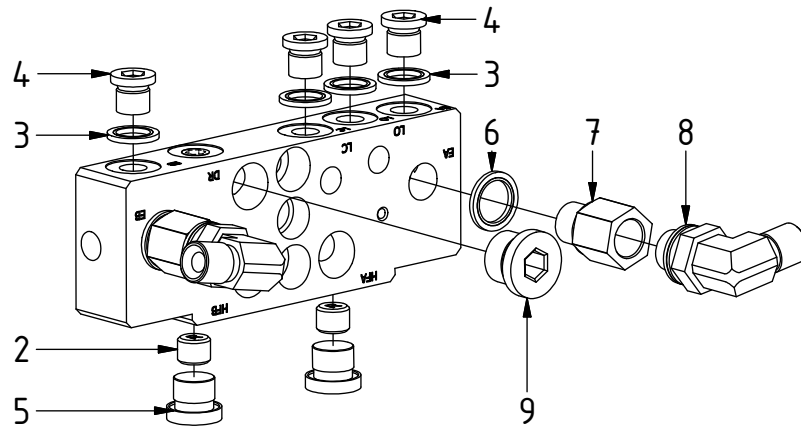

Dbl.Extra: