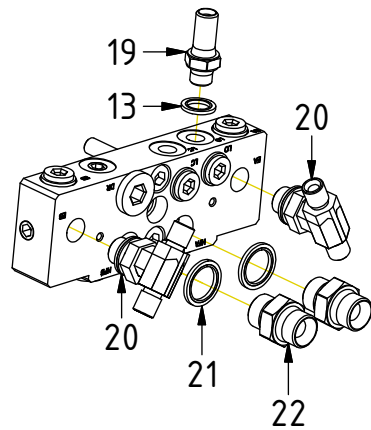

Indicates instruction.

Represents Hose.

Dashed lines for overview, mounts
on other pages/assemblies.

POS	DESCRIPTION	PART	QTY	COMMENTS
1	Grease the ring			
2	O-ring	710924	1	
3	Feather Key	650103	5	
4	Screw MC6S M20x120 12.9	610558	20	Torque: 649Nm
5	Torque tighten rotator frame to hitch. Rotate to access all holes			
6	RP M36x2 Din 908 Sv,krom	650408	6	Part of rotator frame assembly
7	O-ring 6,07x1,78	712422	2	Part of rotator frame assembly
8	O-ring 12,42x1,78	710973	4	Part of rotator frame assembly
9	O-ring 15,6x1,78	710912	1	Part of rotator frame assembly
10	Connection block ECHF	1028391	1	Part of rotator frame assembly
11	Washer NL 10mm	611041	6	Part of rotator frame assembly
12	Screw MC6S M10x50 12.9 ZFSLH	611515	2	Part of rotator frame assembly

POS in order of assembly

POS	DESCRIPTION	PART	QTY	COMMENTS
13	Washer GBR04 1/4	710702	17	QTY: 4 part of integrated grab
14	Plug 153-04 (1/4")	711505	4	
15	Pipe plug 1/4"	711508	4	
16	Washer GBR06 3/8	710703	2	
17	DIN 908 - G 0,375 A	7001657	2	
18	Plug 70125-08 (1/2")	711500	1	
19	Adapter 1260-04-04 (1/4")	710240	1	
20	Adapter 403-04-06 (1/4"-3/8")	712224	2	
21	Washer GBR08 1/2	710704	4	
22	Adapter 136-08-08 (1/2")	710108	2	

POS	DESCRIPTION	PART	QTY	COMMENTS
13	Washer GBR04 1/4	710702	17	QTY: 4 part of integrated grab
19	Adapter 1260-04-04 (1/4")	710240	1	
20	Adapter 403-04-06 (1/4"-3/8")	712224	2	
21	Washer GBR08 1/2	710704	4	
22	Adapter 136-08-08 (1/2")	710108	2	
23	Banjo bolt 4451-04 (1/4")	710271	3	
24	Hose Lock Short	7000056	1	
25	Hose Lock Long	7000096	1	
26	Adapter 138-04-29 (1/4")	710135	4	Part of integrated grab
27	Hose Grab Long	7000069	2	
28	Hose Grab Short	7000068	2	
29	Hose Extra	7000522	2	
30	Counternut 1270-08 (1/2")	710254	2	
31	Adapter 1260-08-08 (1/2")	710244	2	
32	Adapter 45-08-08 45° (1/2")	710212	2	
33	Quick coupling 1/2"	790115	2	
34	Dust protection 1/2"	790126	2	