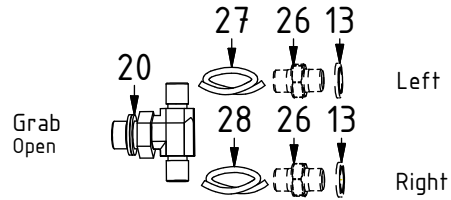

POS	DESCRIPTION	PART	QTY	COMMENTS
13	Washer GBR04 1/4	710702	17	QTY: 4 part of integrated grab
19	Adapter 1260-04-04 (1/4")	710240	1	
20	Adapter 403-04-06 (1/4"-3/8")	712224	2	
21	Washer GBR08 1/2	710704	4	
22	Adapter 136-08-08 (1/2")	710108	2	
23	Banjo bolt 4451-04 (1/4")	710271	3	
24	Hose Lock Short	7000056	1	
25	Hose Lock Long	7000096	1	
26	Adapter 138-04-29 (1/4")	710135	4	Part of integrated grab
27	Hose Grab Long	7000069	2	
28	Hose Grab Short	7000068	2	
29	Hose Extra	7000522	2	
30	Counternut 1270-08 (1/2")	710254	2	
31	Adapter 1260-08-08 (1/2")	710244	2	
32	Adapter 45-08-08 45° (1/2")	710212	2	
33	Quick coupling 1/2"	790115	2	
34	Dust protection 1/2"	790126	2	

POS in order of assembly