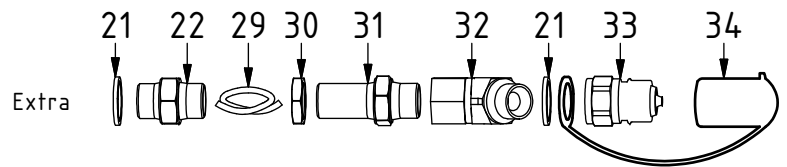

POS	DESCRIPTION	PART	QTY	COMMENTS
13	Washer GBR04 1/4	710702	17	QTY: 4 part of integrated grab
19	Adapter 1260-04-04 (1/4")	710240	1	
20	Adapter 403-04-06 (1/4"-3/8")	712224	2	
21	Washer GBR08 1/2	710704	4	
22	Adapter 136-08-08 (1/2")	710108	2	
23	Banjo bolt 4451-04 (1/4")	710271	3	
24	Hose Lock Short	7000056	1	
25	Hose Lock Long	7000096	1	
26	Adapter 138-04-29 (1/4")	710135	4	Part of integrated grab
27	Hose Grab Long	7000069	2	
28	Hose Grab Short	7000068	2	
29	Hose Extra	7000522	2	
30	Counternut 1270-08 (1/2")	710254	2	
31	Adapter 1260-08-08 (1/2")	710244	2	
32	Adapter 45-08-08 45° (1/2")	710212	2	
33	Quick coupling 1/2"	790115	2	
34	Dust protection 1/2"	790126	2	

POS in order of assembly