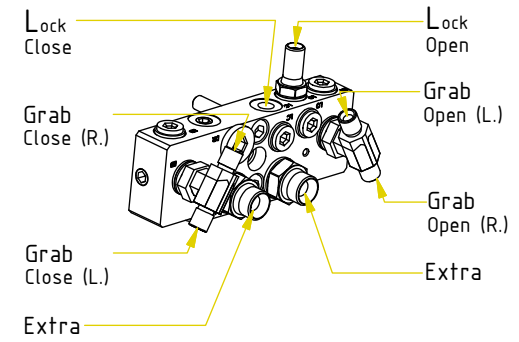

POS	DESCRIPTION	PART	QTY	COMMENTS
13	Washer GBR04 1/4	710702	17	QTY: 4 part of integrated grab
19	Adapter 1260-04-04 (1/4")	710240	1	
20	Adapter 403-04-06 (1/4"-3/8")	712224	2	
21	Washer GBR08 1/2	710704	4	
22	Adapter 136-08-08 (1/2")	710108	2	
23	Banjo bolt 4451-04 (1/4")	710271	3	
24	Hose Lock Short	7000056	1	
25	Hose Lock Long	7000096	1	
26	Adapter 138-04-29 (1/4")	710135	4	Part of integrated grab
27	Hose Grab Long	7000069	2	
28	Hose Grab Short	7000068	2	
29	Hose Extra	7000522	2	
30	Counternut 1270-08 (1/2")	710254	2	
31	Adapter 1260-08-08 (1/2")	710244	2	
32	Adapter 45-08-08 45° (1/2")	710212	2	
33	Quick coupling 1/2"	790115	2	
34	Dust protection 1/2"	790126	2	

POS in order of assembly