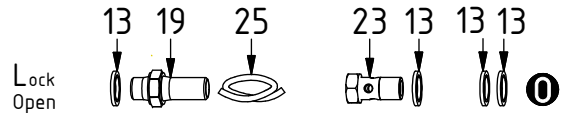

POS	DESCRIPTION	PART	QTY	COMMENTS
13	Washer GBR04 1/4	710702	17	QTY: 4 part of integrated grab
19	Adapter 1260-04-04 (1/4")	710240	1	
20	Adapter 403-04-06 (1/4"-3/8")	712224	2	
21	Washer GBR08 1/2	710704	4	
22	Adapter 136-08-08 (1/2")	710108	2	
23	Banjo bolt 4451-04 (1/4")	710271	3	
24	Hose Lock Short	7000056	1	
25	Hose Lock Long	7000096	1	
26	Adapter 138-04-29 (1/4")	710135	4	Part of integrated grab
27	Hose Grab Long	7000069	2	
28	Hose Grab Short	7000068	2	
29	Hose Extra	7000522	2	
30	Counternut 1270-08 (1/2")	710254	2	
31	Adapter 1260-08-08 (1/2")	710244	2	
32	Adapter 45-08-08 45° (1/2")	710212	2	
33	Quick coupling 1/2"	790115	2	
34	Dust protection 1/2"	790126	2	

POS in order of assembly