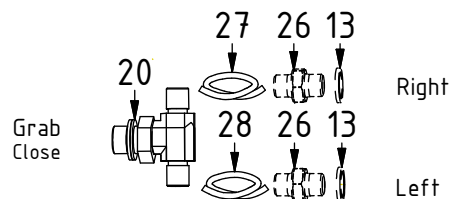

POS	DESCRIPTION	PART	QTY	COMMENTS
13	Washer GBR04 1/4	710702	17	QTY: 4 part of integrated grab
19	Adapter 1260-04-04 (1/4")	710240	1	
20	Adapter 403-04-06 (1/4"-3/8")	712224	2	
21	Washer GBR08 1/2	710704	4	
22	Adapter 136-08-08 (1/2")	710108	2	
23	Banjo bolt 4451-04 (1/4")	710271	3	
24	Hose Lock Short	7000056	1	
25	Hose Lock Long	7000096	1	
26	Adapter 138-04-29 (1/4")	710135	4	Part of integrated grab
27	Hose Grab Long	7000069	2	
28	Hose Grab Short	7000068	2	
29	Hose Extra	7000522	2	
30	Counternut 1270-08 (1/2")	710254	2	
31	Adapter 1260-08-08 (1/2")	710244	2	
32	Adapter 45-08-08 45° (1/2")	710212	2	
33	Quick coupling 1/2"	790115	2	
34	Dust protection 1/2"	790126	2	

POS in order of assembly