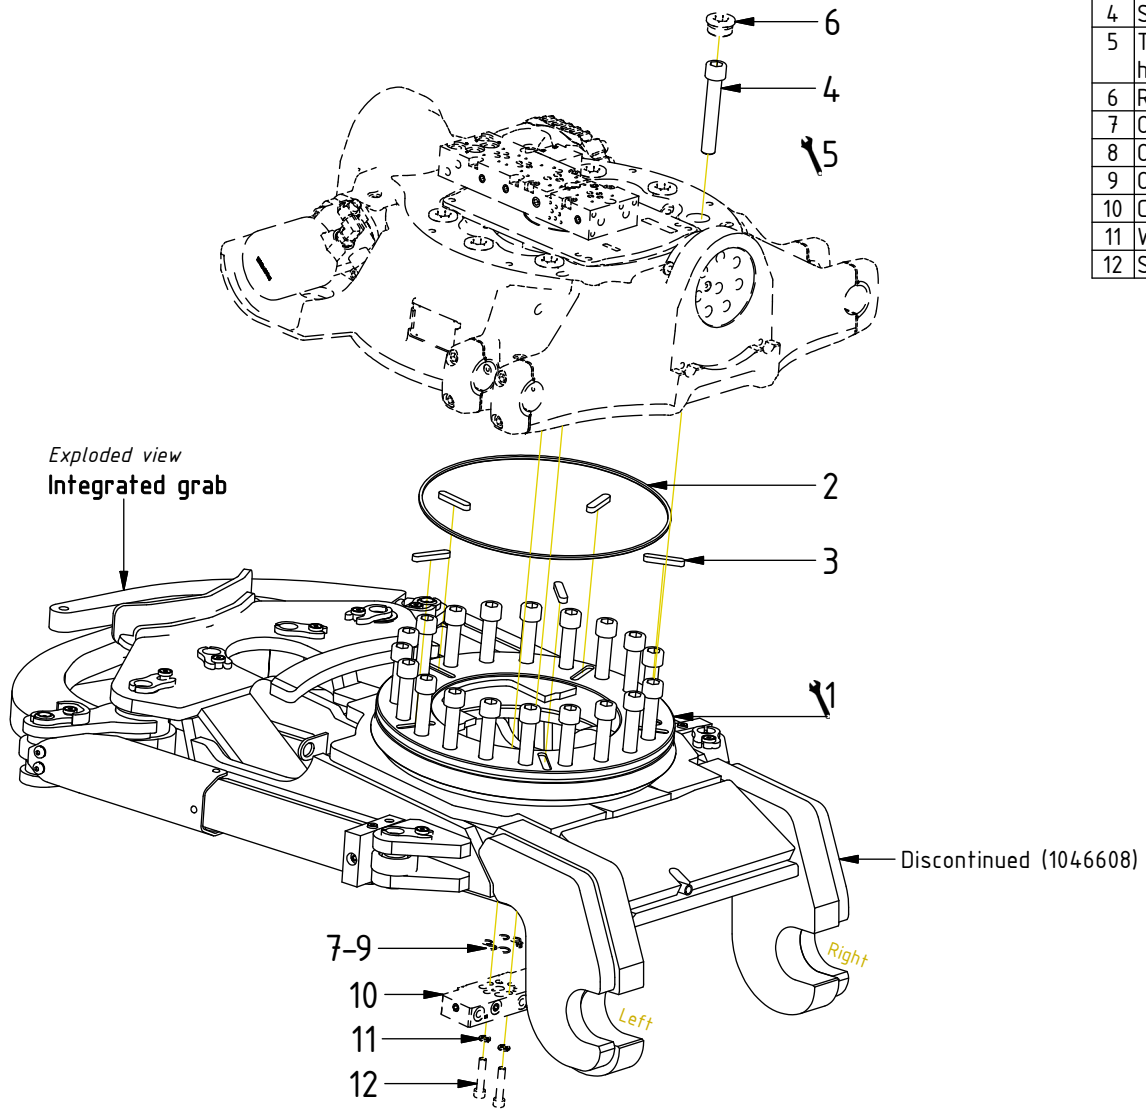

Indicates instruction.

Represents Hose.

Dashed lines for overview, mounts
on other pages/assemblies.

POS	DESCRIPTION	PART	QTY	COMMENTS
1	Grease the ring			
2	O-ring	710924	1	
3	Feather Key	650103	5	
4	Screw MC6S M20x120 12.9	610558	20	Torque: 649Nm
5	Torque tighten rotator frame to hitch. Rotate to access all holes			
6	RP M36x2 Din 908 Sv,krom	650408	6	Part of rotator frame assembly
7	O-ring 6,07x1,78	712422	2	Part of rotator frame assembly
8	O-ring 12,42x1,78	710973	4	Part of rotator frame assembly
9	O-ring 15,6x1,78	710912	1	Part of rotator frame assembly
10	Connection block ECHF	1028391	1	Part of rotator frame assembly
11	Washer NL 10mm	611041	6	Part of rotator frame assembly
12	Screw MC6S M10x50 12.9 ZFSLH	611515	2	Part of rotator frame assembly

POS in order of assembly

POS	DESCRIPTION	PART	QTY	COMMENTS
13	Washer GBR04 1/4	710702	17	QTY: 4 part of integrated grab
14	Plug 153-04 (1/4")	711505	4	
15	Pipe plug 1/4"	711508	4	
16	Washer GBR06 3/8	710703	2	
17	DIN 908 - G 0,375 A	7001657	2	
18	Plug 70125-08 (1/2")	711500	1	
19	Adapter 1260-04-04 (1/4")	710240	1	
20	Adapter 403-04-06 (1/4"-3/8")	712224	2	
21	Washer GBR08 1/2	710704	4	
22	Adapter 136-08-08 (1/2")	710108	2	

POS	DESCRIPTION	PART	QTY	COMMENTS
13	Washer GBR04 1/4	710702	17	QTY: 4 part of integrated grab
19	Adapter 1260-04-04 (1/4")	710240	1	
20	Adapter 403-04-06 (1/4"-3/8")	712224	2	
21	Washer GBR08 1/2	710704	4	
22	Adapter 136-08-08 (1/2")	710108	2	
23	Banjo bolt 4451-04 (1/4")	710271	3	
24	Hose Lock Short	7000056	1	
25	Hose Lock Long	7000096	1	
26	Adapter 138-04-29 (1/4")	710135	4	Part of integrated grab
27	Hose Grab Long	7000069	2	
28	Hose Grab Short	7000068	2	
29	Hose Extra	7000522	2	
30	Counternut 1270-08 (1/2")	710254	2	
31	Adapter 1260-08-08 (1/2")	710244	2	
32	Adapter 45-08-08 45° (1/2")	710212	2	
33	Quick coupling 1/2"	790115	2	
34	Dust protection 1/2"	790126	2	