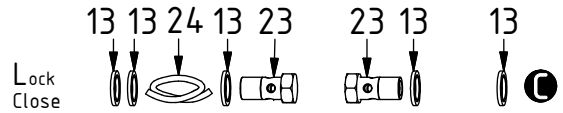

POS	DESCRIPTION	PART	QTY	COMMENTS
13	Washer GBR04 1/4	710702	17	QTY: 4 part of integrated grab
19	Adapter 1260-04-04 (1/4")	710240	1	
20	Adapter 403-04-06 (1/4"-3/8")	712224	2	
21	Washer GBR08 1/2	710704	4	
22	Adapter 136-08-08 (1/2")	710108	2	
23	Banjo bolt 4451-04 (1/4")	710271	3	
24	Hose Lock Short	7000056	1	
25	Hose Lock Long	7000096	1	
26	Adapter 138-04-29 (1/4")	710135	4	Part of integrated grab
27	Hose Grab Long	7000069	2	
28	Hose Grab Short	7000068	2	
29	Hose Extra	7000522	2	
30	Counternut 1270-08 (1/2")	710254	2	
31	Adapter 1260-08-08 (1/2")	710244	2	
32	Adapter 45-08-08 45° (1/2")	710212	2	
33	Quick coupling 1/2"	790115	2	
34	Dust protection 1/2"	790126	2	

POS in order of assembly