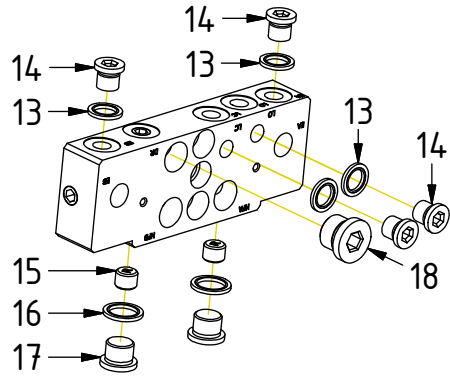

Indicates instruction.

Represents Hose.

Dashed lines for overview, mounts
on other pages/assemblies.

POS	DESCRIPTION	PART	QTY	COMMENTS
1	Grease the ring			
2	O-ring	710924	1	
3	Feather Key	650103	5	
4	Screw MC6S M20x120 12.9	610558	20	Torque: 649Nm
5	Torque tighten rotator frame to hitch. Rotate to access all holes			
6	RP M36x2 Din 908 Sv,krom	650408	6	Part of rotator frame assembly
7	O-ring 6,07x1,78	712422	2	Part of rotator frame assembly
8	O-ring 12,42x1,78	710973	4	Part of rotator frame assembly
9	O-ring 15,6x1,78	710912	1	Part of rotator frame assembly
10	Connection block ECHF	1028391	1	Part of rotator frame assembly
11	Washer NL 10mm	611041	6	Part of rotator frame assembly
12	Screw MC6S M10x50 12.9 ZFSLH	611515	2	Part of rotator frame assembly

POS in order of assembly

POS	DESCRIPTION	PART	QTY	COMMENTS
13	Washer GBR04 1/4	710702	17	QTY: 4 part of integrated grab
14	Plug 153-04 (1/4")	711505	4	
15	Pipe plug 1/4"	711508	4	
16	Washer GBR06 3/8	710703	2	
17	DIN 908 - G 0,375 A	7001657	2	
18	Plug 70125-08 (1/2")	711500	1	
19	Adapter 1260-04-04 (1/4")	710240	1	
20	Adapter 403-04-06 (1/4"-3/8")	712224	2	
21	Washer GBR08 1/2	710704	4	
22	Adapter 136-08-08 (1/2")	710108	2	

POS	DESCRIPTION	PART	QTY	COMMENTS
13	Washer GBR04 1/4	710702	17	QTY: 4 part of integrated grab
19	Adapter 1260-04-04 (1/4")	710240	1	
20	Adapter 403-04-06 (1/4"-3/8")	712224	2	
21	Washer GBR08 1/2	710704	4	
22	Adapter 136-08-08 (1/2")	710108	2	
23	Banjo bolt 4451-04 (1/4")	710271	3	
24	Hose Lock Short	7000056	1	
25	Hose Lock Long	7000096	1	
26	Adapter 138-04-29 (1/4")	710135	4	Part of integrated grab
27	Hose Grab Long	7000069	2	
28	Hose Grab Short	7000068	2	
29	Hose Extra	7000522	2	
30	Counternut 1270-08 (1/2")	710254	2	
31	Adapter 1260-08-08 (1/2")	710244	2	
32	Adapter 45-08-08 45° (1/2")	710212	2	
33	Quick coupling 1/2"	790115	2	
34	Dust protection 1/2"	790126	2	