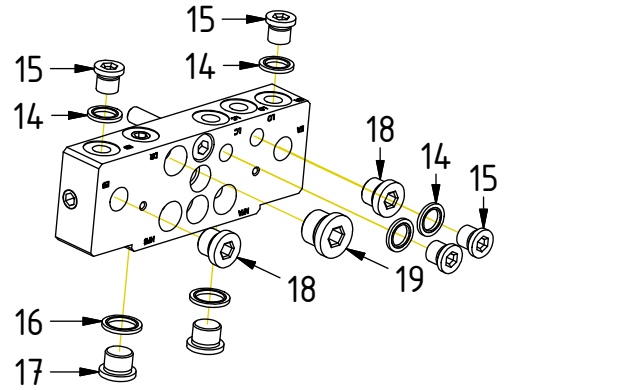

Indicates instruction.

Represents Hose.

Dashed lines for overview, mounts
on other pages/assemblies.

EC233 ECHF - Hitch NTP30

POS in order of assembly

POS	DESCRIPTION	PART	QTY	COMMENTS
1	Hitch NTP30 EC233 ECHF	1045536	1	
2	Grease the ring			
3	O-ring	710924	1	
4	Feather Key	650103	5	
5	Screw MC6S M20x120 12.9	610558	20	Torque: 649Nm
6	Torque tighten rotator frame to hitch. Rotate to access all holes			
7	RP M36x2 Din 908 Sv,krom	650408	6	Part of rotator frame
8	O-ring 6,07x1,78	712422	2	Part of rotator frame
9	O-ring 12,42x1,78	710973	4	Part of rotator frame
10	O-ring 15,6x1,78	710912	1	Part of rotator frame
11	Connection block ECHF	1028391	1	Part of rotator frame
12	Washer NL 10mm	611041	2	Part of rotator frame
13	Screw MC6S M10x50 12.9 ZFSHL	611515	1	Part of rotator frame

POS	DESCRIPTION	PART	QTY	COMMENTS
12	Washer NL 10mm	611041	2	Part of rotator frame
14	Washer GBR04 1/4	710702	13	
15	Plug 153-04 (1/4")	711505	4	
16	Washer GBR06 3/8	710703	2	
17	DIN 908 - G 0,375 A	7001657	2	
18	Plug 70125-06 (3/8")	711504	2	
19	Plug 70125-08 (1/2")	711500	1	
20	Adapter 1260-04-04 (1/4")	710240	1	
21	O-ring NBR 70	710974	2	
22	Extra block 3/4" ECHF	1031934	1	
23	Plug 70125-12 (3/4")	711532	2	
24	Screw MC6S M10x90 12.9 ZFSL	6000153	1	
25	Screw MC6S M5x60 12.9	610409	2	

EC233 ECHF - Hitch NTP30

POS	DESCRIPTION	PART	QTY	COMMENTS
14	Washer GBR04 1/4	710702	13	
20	Adapter 1260-04-04 (1/4")	710240	1	
26	Hose Lock short	7000056	1	
27	Hose Lock long	7000096	1	
28	Banjo bolt 4451-04 (1/4")	710271	3	
29	Adapter 45° 402-12-12(3/4")	712220	2	
30	Hose Extra	7000067	2	
31	Adapter 45-12-12 45° (3/4")	712217	2	
32	Washer GBR12 3/4	710706	2	
33	Quick coupling 3/4"	790193	2	
34	Dust protection 3/4"	790195	2	

POS in order of assembly

POS	DESCRIPTION	PART	QTY	COMMENTS
26	Hose Lock short	7000056	1	
27	Hose Lock long	7000096	1	
30	Hose Extra	7000067	2	

POS in order of assembly