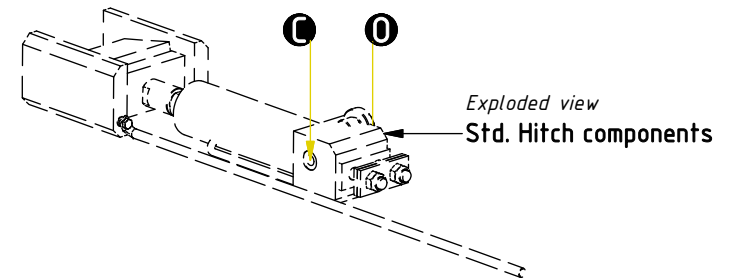

EC233 ECHF - Hitch NTP30

POS	DESCRIPTION	PART	QTY	COMMENTS
14	Washer GBR04 1/4	710702	13	
20	Adapter 1260-04-04 (1/4")	710240	1	
26	Hose Lock short	7000056	1	
27	Hose Lock long	7000096	1	
28	Banjo bolt 4451-04 (1/4")	710271	3	
29	Adapter 45° 402-12-12(3/4")	712220	2	
30	Hose Extra	7000067	2	
31	Adapter 45-12-12 45° (3/4")	712217	2	
32	Washer GBR12 3/4	710706	2	
33	Quick coupling 3/4"	790193	2	
34	Dust protection 3/4"	790195	2	

POS in order of assembly