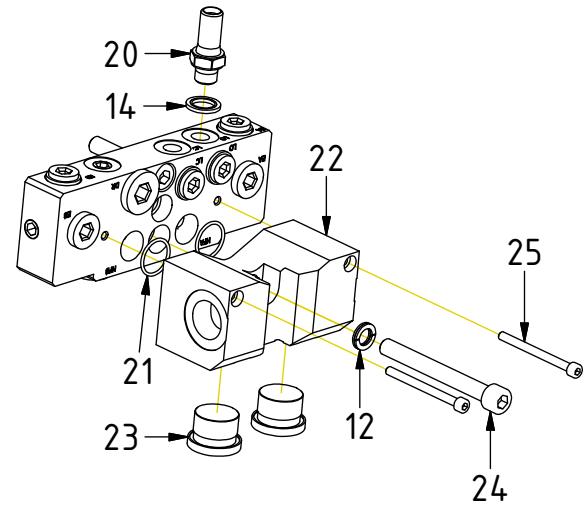

Indicates instruction.

Represents Hose.

Dashed lines for overview, mounts
on other pages/assemblies.

EC233 ECHF - Hitch NTP30

POS in order of assembly

POS	DESCRIPTION	PART	QTY	COMMENTS
1	Hitch NTP30 EC233 ECHF	1045536	1	
2	Grease the ring			
3	O-ring	710924	1	
4	Feather Key	650103	5	
5	Screw MC6S M20x120 12.9	610558	20	Torque: 649Nm
6	Torque tighten rotator frame to hitch. Rotate to access all holes			
7	RP M36x2 Din 908 Sv,krom	650408	6	Part of rotator frame
8	O-ring 6,07x1,78	712422	2	Part of rotator frame
9	O-ring 12,42x1,78	710973	4	Part of rotator frame
10	O-ring 15,6x1,78	710912	1	Part of rotator frame
11	Connection block ECHF	1028391	1	Part of rotator frame
12	Washer NL 10mm	611041	2	Part of rotator frame
13	Screw MC6S M10x50 12.9 ZFSHL	611515	1	Part of rotator frame

POS	DESCRIPTION	PART	QTY	COMMENTS
12	Washer NL 10mm	611041	2	Part of rotator frame
14	Washer GBR04 1/4	710702	13	
15	Plug 153-04 (1/4")	711505	4	
16	Washer GBR06 3/8	710703	2	
17	DIN 908 - G 0,375 A	7001657	2	
18	Plug 70125-06 (3/8")	711504	2	
19	Plug 70125-08 (1/2")	711500	1	
20	Adapter 1260-04-04 (1/4")	710240	1	
21	O-ring NBR 70	710974	2	
22	Extra block 3/4" ECHF	1031934	1	
23	Plug 70125-12 (3/4")	711532	2	
24	Screw MC6S M10x90 12.9 ZFSL	6000153	1	
25	Screw MC6S M5x60 12.9	610409	2	

EC233 ECHF - Hitch NTP30

POS	DESCRIPTION	PART	QTY	COMMENTS
14	Washer GBR04 1/4	710702	13	
20	Adapter 1260-04-04 (1/4")	710240	1	
26	Hose Lock short	7000056	1	
27	Hose Lock long	7000096	1	
28	Banjo bolt 4451-04 (1/4")	710271	3	
29	Adapter 45° 402-12-12(3/4")	712220	2	
30	Hose Extra	7000067	2	
31	Adapter 45-12-12 45° (3/4")	712217	2	
32	Washer GBR12 3/4	710706	2	
33	Quick coupling 3/4"	790193	2	
34	Dust protection 3/4"	790195	2	

POS in order of assembly

POS	DESCRIPTION	PART	QTY	COMMENTS
26	Hose Lock short	7000056	1	
27	Hose Lock long	7000096	1	
30	Hose Extra	7000067	2	

POS in order of assembly