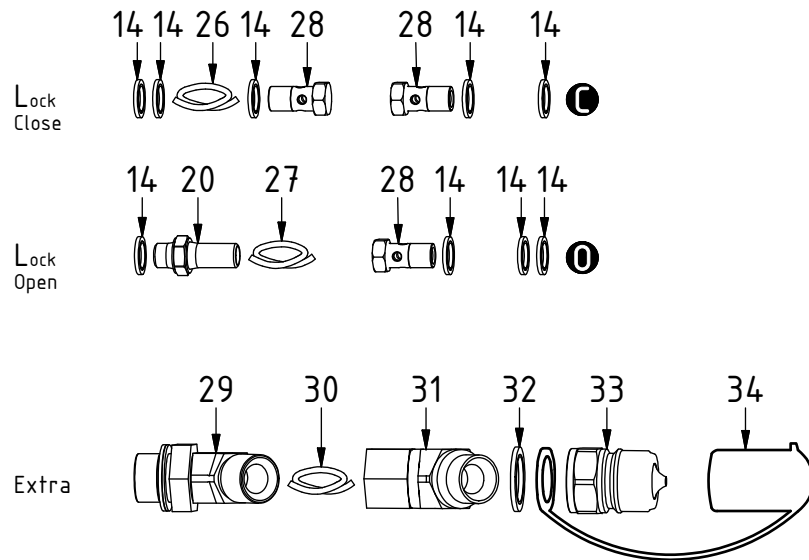

Indicates instruction.

Represents Hose.

Dashed lines for overview, mounts
on other pages/assemblies.

EC233 ECHF - Hitch NTP30

POS in order of assembly

POS	DESCRIPTION	PART	QTY	COMMENTS
1	Hitch NTP30 EC233 ECHF	1045536	1	
2	Grease the ring			
3	O-ring	710924	1	
4	Feather Key	650103	5	
5	Screw MC6S M20x120 12.9	610558	20	Torque: 649Nm
6	Torque tighten rotator frame to hitch. Rotate to access all holes			
7	RP M36x2 Din 908 Sv,krom	650408	6	Part of rotator frame
8	O-ring 6,07x1,78	712422	2	Part of rotator frame
9	O-ring 12,42x1,78	710973	4	Part of rotator frame
10	O-ring 15,6x1,78	710912	1	Part of rotator frame
11	Connection block ECHF	1028391	1	Part of rotator frame
12	Washer NL 10mm	611041	2	Part of rotator frame
13	Screw MC6S M10x50 12.9 ZFSHL	611515	1	Part of rotator frame

POS	DESCRIPTION	PART	QTY	COMMENTS
12	Washer NL 10mm	611041	2	Part of rotator frame
14	Washer GBR04 1/4	710702	13	
15	Plug 153-04 (1/4")	711505	4	
16	Washer GBR06 3/8	710703	2	
17	DIN 908 - G 0,375 A	7001657	2	
18	Plug 70125-06 (3/8")	711504	2	
19	Plug 70125-08 (1/2")	711500	1	
20	Adapter 1260-04-04 (1/4")	710240	1	
21	O-ring NBR 70	710974	2	
22	Extra block 3/4" ECHF	1031934	1	
23	Plug 70125-12 (3/4")	711532	2	
24	Screw MC6S M10x90 12.9 ZFSL	6000153	1	
25	Screw MC6S M5x60 12.9	610409	2	

EC233 ECHF - Hitch NTP30

POS	DESCRIPTION	PART	QTY	COMMENTS
14	Washer GBR04 1/4	710702	13	
20	Adapter 1260-04-04 (1/4")	710240	1	
26	Hose Lock short	7000056	1	
27	Hose Lock long	7000096	1	
28	Banjo bolt 4451-04 (1/4")	710271	3	
29	Adapter 45° 402-12-12(3/4")	712220	2	
30	Hose Extra	7000067	2	
31	Adapter 45-12-12 45° (3/4")	712217	2	
32	Washer GBR12 3/4	710706	2	
33	Quick coupling 3/4"	790193	2	
34	Dust protection 3/4"	790195	2	

POS in order of assembly

POS	DESCRIPTION	PART	QTY	COMMENTS
26	Hose Lock short	7000056	1	
27	Hose Lock long	7000096	1	
30	Hose Extra	7000067	2	

POS in order of assembly