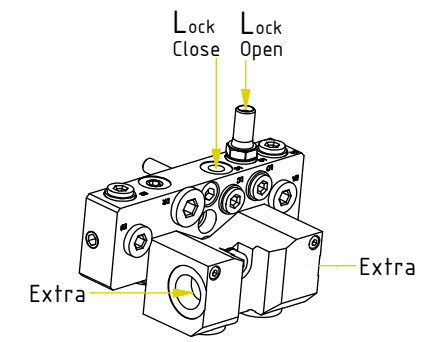

EC233 ECHF - Hitch NTP30

POS	DESCRIPTION	PART	QTY	COMMENTS
14	Washer GBR04 1/4	710702	13	
20	Adapter 1260-04-04 (1/4")	710240	1	
26	Hose Lock short	7000056	1	
27	Hose Lock long	7000096	1	
28	Banjo bolt 4451-04 (1/4")	710271	3	
29	Adapter 45° 402-12-12(3/4")	712220	2	
30	Hose Extra	7000067	2	
31	Adapter 45-12-12 45° (3/4")	712217	2	
32	Washer GBR12 3/4	710706	2	
33	Quick coupling 3/4"	790193	2	
34	Dust protection 3/4"	790195	2	

POS in order of assembly