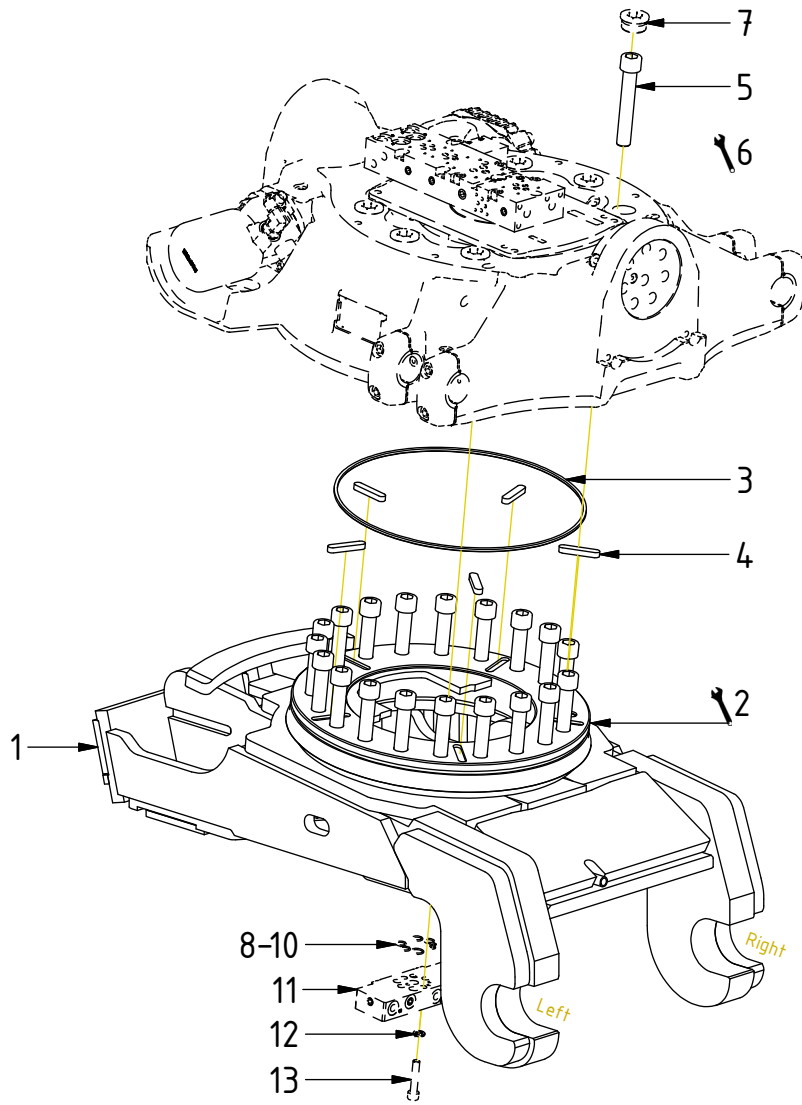

Indicates instruction.

Represents Hose.

Dashed lines for overview, mounts
on other pages/assemblies.

EC233 ECHF - Hitch NTP30

POS in order of assembly

POS	DESCRIPTION	PART	QTY	COMMENTS
1	Hitch NTP30 EC233 ECHF	1045536	1	
2	Grease the ring			
3	O-ring	710924	1	
4	Feather Key	650103	5	
5	Screw MC6S M20x120 12.9	610558	20	Torque: 649Nm
6	Torque tighten rotator frame to hitch. Rotate to access all holes			
7	RP M36x2 Din 908 Sv,krom	650408	6	Part of rotator frame
8	O-ring 6,07x1,78	712422	2	Part of rotator frame
9	O-ring 12,42x1,78	710973	4	Part of rotator frame
10	O-ring 15,6x1,78	710912	1	Part of rotator frame
11	Connection block ECHF	1028391	1	Part of rotator frame
12	Washer NL 10mm	611041	2	Part of rotator frame
13	Screw MC6S M10x50 12.9 ZFSHL	611515	1	Part of rotator frame

POS	DESCRIPTION	PART	QTY	COMMENTS
12	Washer NL 10mm	611041	2	Part of rotator frame
14	Washer GBR04 1/4	710702	13	
15	Plug 153-04 (1/4")	711505	4	
16	Washer GBR06 3/8	710703	2	
17	DIN 908 - G 0,375 A	7001657	2	
18	Plug 70125-06 (3/8")	711504	2	
19	Plug 70125-08 (1/2")	711500	1	
20	Adapter 1260-04-04 (1/4")	710240	1	
21	O-ring NBR 70	710974	2	
22	Extra block 3/4" ECHF	1031934	1	
23	Plug 70125-12 (3/4")	711532	2	
24	Screw MC6S M10x90 12.9 ZFSL	6000153	1	
25	Screw MC6S M5x60 12.9	610409	2	

EC233 ECHF - Hitch NTP30

POS	DESCRIPTION	PART	QTY	COMMENTS
14	Washer GBR04 1/4	710702	13	
20	Adapter 1260-04-04 (1/4")	710240	1	
26	Hose Lock short	7000056	1	
27	Hose Lock long	7000096	1	
28	Banjo bolt 4451-04 (1/4")	710271	3	
29	Adapter 45° 402-12-12(3/4")	712220	2	
30	Hose Extra	7000067	2	
31	Adapter 45-12-12 45° (3/4")	712217	2	
32	Washer GBR12 3/4	710706	2	
33	Quick coupling 3/4"	790193	2	
34	Dust protection 3/4"	790195	2	

POS in order of assembly

POS	DESCRIPTION	PART	QTY	COMMENTS
26	Hose Lock short	7000056	1	
27	Hose Lock long	7000096	1	
30	Hose Extra	7000067	2	

POS in order of assembly