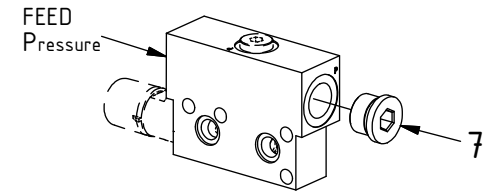

EC226 QSM - ss10 Hoses

POS in order of assembly

POS	DESCRIPTION	PART	QTY	COMMENTS
1	Connection block P reducer Compl.	1027363	1	(POS.2, 7 included)
2	Pressure reduction valve VRN-10	730326	1	
3	O-ring 15,54x2,62	712423	2	
4	Washer NL 10mm	611041	8	QTY: 4 part of make up
5	MC6S M10x45 12.9	610589	4	
6	Mount before adapters and feed hoses			See "Std Valves & cables"
7	Plugg VSTIR34ED	711532	3	
8	Washer GBR06 3/8	710703	4	
9	Adapter 136-06-06 (3/8")	710106	4	
22	Protective cover EC226 ECHF left	1031186	1	
23	Protective cover EC226 ECHF right	1031185	1	
24	Screw 10x25	610142	4	
27	Plug 3/8"	711504	4	

See instruction,
Std. Valves & cables

Top EC-Oil
(Not for 2Bl.Feed)

EC226R:
 27
 Replaces
 POS.8-9

EC226 QSM - ss10 Hoses

POS in order of assembly

3/4" (Std)
FEED

POS	DESCRIPTION	PART	QTY	COMMENTS
8	Washer GBR06 3/8	710703	4	
9	Adapter 136-06-06 (3/8")	710106	4	
10	Washer GBR12 3/4	710706	2	
11	Adapter Bsp 3/4" male - male	710126	2	
12	Adapter 488-12-12 90° (3/4")	7000059	2	
15	For Feed Right/Left - UNI			Additional hose, see "Top part"
16	Hose Feed 3/4" - UNI	7000030	2	
17	Hose Feed 3/4" - QS70	7000063	2	QTY: 1 for Feed Right/Left
18	Hose Feed 3/4" Right/Left - QS70	7000065	1	Feed Right: Mount on left side Feed Left: Mount on right side
21	Hose Tilt	7000031	4	