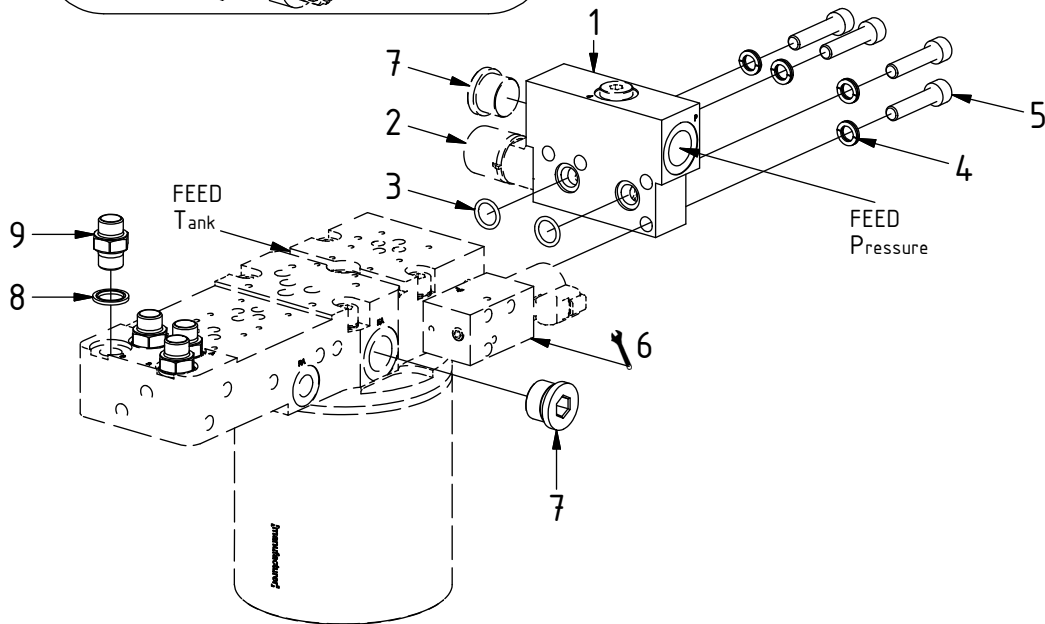

EC226 QSM - ss10 Hoses

POS in order of assembly

POS	DESCRIPTION	PART	QTY	COMMENTS
1	Connection block P reducer Compl.	1027363	1	(POS.2, 7 included)
2	Pressure reduction valve VRN-10	730326	1	
3	O-ring 15,54x2,62	712423	2	
4	Washer NL 10mm	611041	8	QTY: 4 part of make up
5	MC6S M10x45 12.9	610589	4	
6	Mount before adapters and feed hoses			See "Std Valves & cables"
7	Plugg VSTIR34ED	711532	3	
8	Washer GBR06 3/8	710703	4	
9	Adapter 136-06-06 (3/8")	710106	4	
22	Protective cover EC226 ECHF left	1031186	1	
23	Protective cover EC226 ECHF right	1031185	1	
24	Screw 10x25	610142	4	
27	Plug 3/8"	711504	4	

See instruction,
Std. Valves & cables

Top EC-Oil
(Not for 2Bl.Feed)

EC226R:
 27
 Replaces
 POS.8-9

EC226 QSM - ss10 Hoses

POS in order of assembly

3/4" (Std)
FEED

POS	DESCRIPTION	PART	QTY	COMMENTS
8	Washer GBR06 3/8	710703	4	
9	Adapter 136-06-06 (3/8")	710106	4	
10	Washer GBR12 3/4	710706	2	
11	Adapter Bsp 3/4" male - male	710126	2	
12	Adapter 488-12-12 90° (3/4")	7000059	2	
15	For Feed Right/Left - UNI			Additional hose, see "Top part"
16	Hose Feed 3/4" - UNI	7000030	2	
17	Hose Feed 3/4" - QS70	7000063	2	QTY: 1 for Feed Right/Left
18	Hose Feed 3/4" Right/Left - QS70	7000065	1	Feed Right: Mount on left side Feed Left: Mount on right side
21	Hose Tilt	7000031	4	

TILT

EC226 QSM - ss10 Hoses

POS in order of assembly

POS	DESCRIPTION	PART	QTY	COMMENTS
8	Washer GBR06 3/8	710703	4	
9	Adapter 136-06-06 (3/8")	710106	4	
10	Washer GBR12 3/4	710706	2	
13	Adapter 135-08-12 (1/2"-3/4")	710109	2	
14	Adapter 488-08-08 90° (1/2")	712209	2	
19	Hose Feed EC-Oil P	7001301	1	
20	Hose Feed EC-Oil T	7001302	1	
21	Hose Tilt	7000031	4	