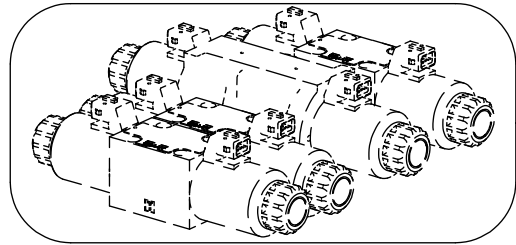

COVERSHEET

Planned document changes:

Briefly:

Add to POS.5: Torque: 79Nm.
Add to POS.7: Torque: 120Nm.

Document changes:

Date:	Change:	Rev. after change:
2021-02-01	Plug for EC226R added.	B
2020-09-17	EC-Oil feed hoses replaced.	A
2019-08-22	New instruction.	-

EC226 QSM - ss10 Hoses

POS in order of assembly

POS	DESCRIPTION	PART	QTY	COMMENTS
1	Connection block P reducer Compl.	1027363	1	(POS.2, 7 included)
2	Pressure reduction valve VRN-10	730326	1	
3	O-ring 15,54x2,62	712423	2	
4	Washer NL 10mm	611041	8	QTY: 4 part of make up
5	MC6S M10x45 12.9	610589	4	
6	Mount before adapters and feed hoses			See "Std Valves & cables"
7	Plugg VSTIR34ED	711532	3	
8	Washer GBR06 3/8	710703	4	
9	Adapter 136-06-06 (3/8")	710106	4	
22	Protective cover EC226 ECHF left	1031186	1	
23	Protective cover EC226 ECHF right	1031185	1	
24	Screw 10x25	610142	4	
27	Plug 3/8"	711504	4	

See instruction,
Std. Valves & cables

Top EC-Oil
(Not for 2Bl.Feed)

EC226R:
 27
 Replaces
 POS.8-9

EC226 QSM - ss10 Hoses

POS in order of assembly

3/4" (Std)
FEED

POS	DESCRIPTION	PART	QTY	COMMENTS
8	Washer GBR06 3/8	710703	4	
9	Adapter 136-06-06 (3/8")	710106	4	
10	Washer GBR12 3/4	710706	2	
11	Adapter Bsp 3/4" male - male	710126	2	
12	Adapter 488-12-12 90° (3/4")	7000059	2	
15	For Feed Right/Left - UNI			Additional hose, see "Top part"
16	Hose Feed 3/4" - UNI	7000030	2	
17	Hose Feed 3/4" - QS70	7000063	2	QTY: 1 for Feed Right/Left
18	Hose Feed 3/4" Right/Left - QS70	7000065	1	Feed Right: Mount on left side Feed Left: Mount on right side
21	Hose Tilt	7000031	4	