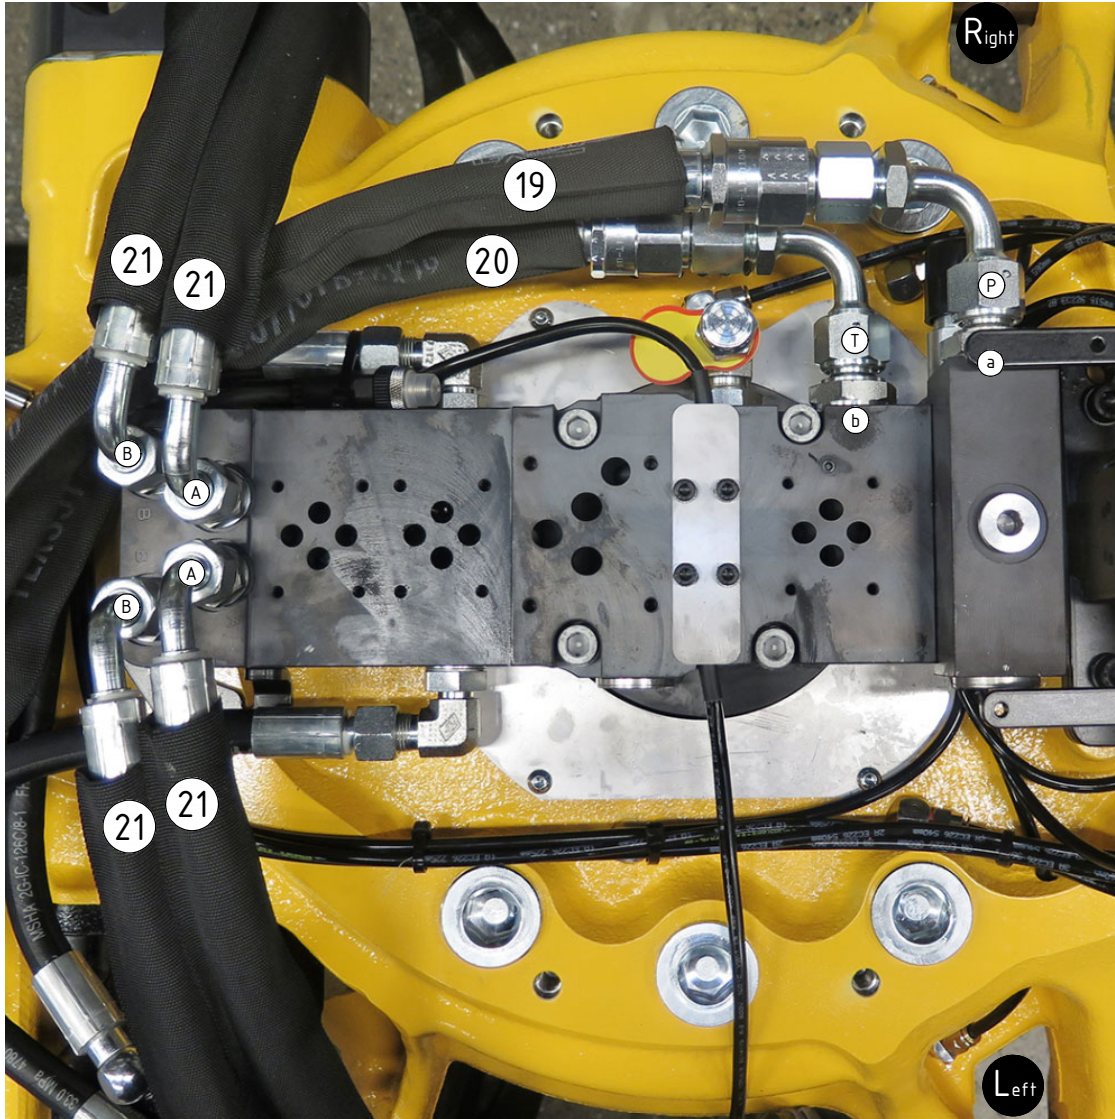

EC226 QSM - ss10 Hoses

POS in order of assembly

POS	DESCRIPTION	PART	QTY	COMMENTS
1	Connection block P reducer Compl.	1027363	1	(POS.2, 7 included)
2	Pressure reduction valve VRN-10	730326	1	
3	O-ring 15,54x2,62	712423	2	
4	Washer NL 10mm	611041	8	QTY: 4 part of make up
5	MC6S M10x45 12.9	610589	4	
6	Mount before adapters and feed hoses			See "Std Valves & cables"
7	Plugg VSTIR34ED	711532	3	
8	Washer GBR06 3/8	710703	4	
9	Adapter 136-06-06 (3/8")	710106	4	
22	Protective cover EC226 ECHF left	1031186	1	
23	Protective cover EC226 ECHF right	1031185	1	
24	Screw 10x25	610142	4	
27	Plug 3/8"	711504	4	

See instruction,
Std. Valves & cables

Top EC-Oil
(Not for 2Bl.Feed)

EC226R:
 27
 Replaces
 POS.8-9

EC226 QSM - ss10 Hoses

POS in order of assembly

3/4" (Std)
FEED

POS	DESCRIPTION	PART	QTY	COMMENTS
8	Washer GBR06 3/8	710703	4	
9	Adapter 136-06-06 (3/8")	710106	4	
10	Washer GBR12 3/4	710706	2	
11	Adapter Bsp 3/4" male - male	710126	2	
12	Adapter 488-12-12 90° (3/4")	7000059	2	
15	For Feed Right/Left - UNI			Additional hose, see "Top part"
16	Hose Feed 3/4" - UNI	7000030	2	
17	Hose Feed 3/4" - QS70	7000063	2	QTY: 1 for Feed Right/Left
18	Hose Feed 3/4" Right/Left - QS70	7000065	1	Feed Right: Mount on left side Feed Left: Mount on right side
21	Hose Tilt	7000031	4	

Top EC-Oil FEED

TILT

EC226 QSM - ss10 Hoses

3/4" (Std)

POS	DESCRIPTION	PART	QTY	COMMENTS
15	For Feed Right/Left - UNI			Additional hose, see "Top part"
16	Hose Feed 3/4" - UNI	7000030	2	
17	Hose Feed 3/4" - QS70	7000063	2	QTY: 1 for Feed Right/Left
18	Hose Feed 3/4" Right/Left - QS70	7000065	1	Feed Right: Mount on left side Feed Left: Mount on right side
21	Hose Tilt	7000031	4	

POS in order of assembly

EC226 QSM - ss10 Hoses

Top EC-Oil

POS	DESCRIPTION	PART	QTY	COMMENTS
19	Hose Feed EC-Oil P	7001301	1	
20	Hose Feed EC-Oil T	7001302	1	
21	Hose Tilt	7000031	4	

POS in order of assembly