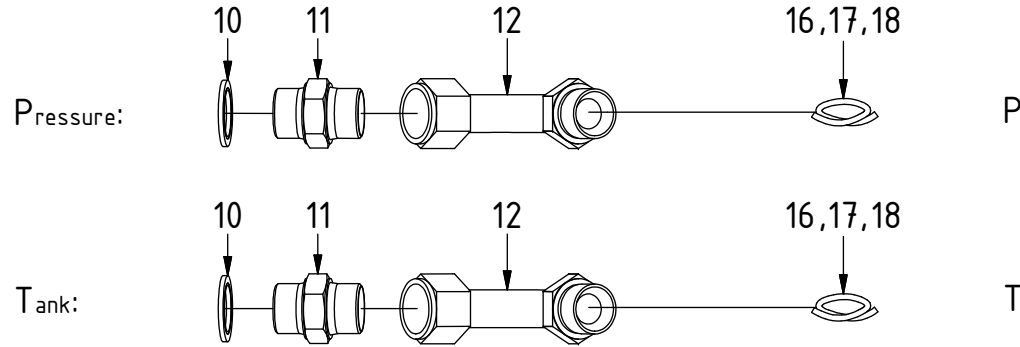

EC226 QSM - ss10 Hoses

POS in order of assembly

POS	DESCRIPTION	PART	QTY	COMMENTS
1	Connection block P reducer Compl.	1027363	1	(POS.2, 7 included)
2	Pressure reduction valve VRN-10	730326	1	
3	O-ring 15,54x2,62	712423	2	
4	Washer NL 10mm	611041	8	QTY: 4 part of make up
5	MC6S M10x45 12.9	610589	4	
6	Mount before adapters and feed hoses			See "Std Valves & cables"
7	Plugg VSTIR34ED	711532	3	
8	Washer GBR06 3/8	710703	4	
9	Adapter 136-06-06 (3/8")	710106	4	
22	Protective cover EC226 ECHF left	1031186	1	
23	Protective cover EC226 ECHF right	1031185	1	
24	Screw 10x25	610142	4	
27	Plug 3/8"	711504	4	

See instruction,
Std. Valves & cables

Top EC-Oil
(Not for 2Bl.Feed)

EC226R:
 27
 Replaces
 POS.8-9

EC226 QSM - ss10 Hoses

POS in order of assembly

3/4" (Std)
FEED

POS	DESCRIPTION	PART	QTY	COMMENTS
8	Washer GBR06 3/8	710703	4	
9	Adapter 136-06-06 (3/8")	710106	4	
10	Washer GBR12 3/4	710706	2	
11	Adapter Bsp 3/4" male - male	710126	2	
12	Adapter 488-12-12 90° (3/4")	7000059	2	
15	For Feed Right/Left - UNI			Additional hose, see "Top part"
16	Hose Feed 3/4" - UNI	7000030	2	
17	Hose Feed 3/4" - QS70	7000063	2	QTY: 1 for Feed Right/Left
18	Hose Feed 3/4" Right/Left - QS70	7000065	1	Feed Right: Mount on left side Feed Left: Mount on right side
21	Hose Tilt	7000031	4	

TILT

EC226 QSM - ss10 Hoses

POS in order of assembly

POS	DESCRIPTION	PART	QTY	COMMENTS
8	Washer GBR06 3/8	710703	4	
9	Adapter 136-06-06 (3/8")	710106	4	
10	Washer GBR12 3/4	710706	2	
13	Adapter 135-08-12 (1/2"-3/4")	710109	2	
14	Adapter 488-08-08 90° (1/2")	712209	2	
19	Hose Feed EC-Oil P	7001301	1	
20	Hose Feed EC-Oil T	7001302	1	
21	Hose Tilt	7000031	4	