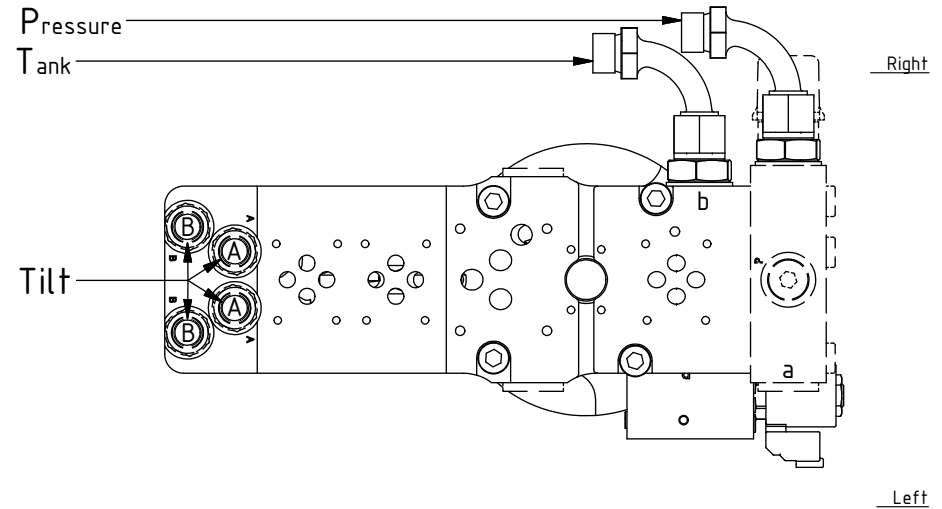

See instruction,
Std. Valves & cables

Top EC-Oil
(Not for 2Bl.Feed)

EC226R:
 27
 Replaces
 POS.8-9

EC226 QSM - ss10 Hoses

POS in order of assembly

3/4" (Std)
FEED

POS	DESCRIPTION	PART	QTY	COMMENTS
8	Washer GBR06 3/8	710703	4	
9	Adapter 136-06-06 (3/8")	710106	4	
10	Washer GBR12 3/4	710706	2	
11	Adapter Bsp 3/4" male - male	710126	2	
12	Adapter 488-12-12 90° (3/4")	7000059	2	
15	For Feed Right/Left - UNI			Additional hose, see "Top part"
16	Hose Feed 3/4" - UNI	7000030	2	
17	Hose Feed 3/4" - QS70	7000063	2	QTY: 1 for Feed Right/Left
18	Hose Feed 3/4" Right/Left - QS70	7000065	1	Feed Right: Mount on left side Feed Left: Mount on right side
21	Hose Tilt	7000031	4	

TILT

EC226 QSM - ss10 Hoses

POS in order of assembly

POS	DESCRIPTION	PART	QTY	COMMENTS
8	Washer GBR06 3/8	710703	4	
9	Adapter 136-06-06 (3/8")	710106	4	
10	Washer GBR12 3/4	710706	2	
13	Adapter 135-08-12 (1/2"-3/4")	710109	2	
14	Adapter 488-08-08 90° (1/2")	712209	2	
19	Hose Feed EC-Oil P	7001301	1	
20	Hose Feed EC-Oil T	7001302	1	
21	Hose Tilt	7000031	4	

Top EC-Oil FEED

TILT

EC226 QSM - ss10 Hoses

3/4" (Std)

POS	DESCRIPTION	PART	QTY	COMMENTS
15	For Feed Right/Left - UNI			Additional hose, see "Top part"
16	Hose Feed 3/4" - UNI	7000030	2	
17	Hose Feed 3/4" - QS70	7000063	2	QTY: 1 for Feed Right/Left
18	Hose Feed 3/4" Right/Left - QS70	7000065	1	Feed Right: Mount on left side Feed Left: Mount on right side
21	Hose Tilt	7000031	4	