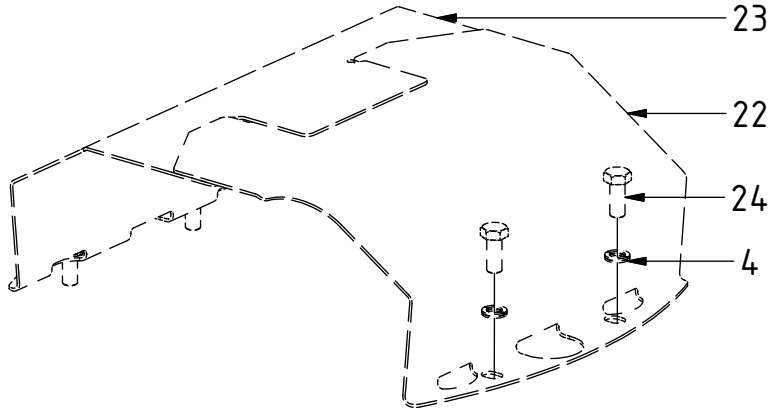

EC226 QSM - ss10 Hoses

POS in order of assembly

POS	DESCRIPTION	PART	QTY	COMMENTS
1	Connection block P reducer Compl.	1027363	1	(POS.2, 7 included)
2	Pressure reduction valve VRN-10	730326	1	
3	O-ring 15,54x2,62	712423	2	
4	Washer NL 10mm	611041	8	QTY: 4 part of make up
5	MC6S M10x45 12.9	610589	4	
6	Mount before adapters and feed hoses			See "Std Valves & cables"
7	Plugg VSTIR34ED	711532	3	
8	Washer GBR06 3/8	710703	4	
9	Adapter 136-06-06 (3/8")	710106	4	
22	Protective cover EC226 ECHF left	1031186	1	
23	Protective cover EC226 ECHF right	1031185	1	
24	Screw 10x25	610142	4	
27	Plug 3/8"	711504	4	

See instruction,
Std. Valves & cables

Top EC-Oil
(Not for 2Bl.Feed)

EC226R:
 27
 Replaces
 POS.8-9

EC226 QSM - ss10 Hoses

POS in order of assembly

3/4" (Std)
FEED

POS	DESCRIPTION	PART	QTY	COMMENTS
8	Washer GBR06 3/8	710703	4	
9	Adapter 136-06-06 (3/8")	710106	4	
10	Washer GBR12 3/4	710706	2	
11	Adapter Bsp 3/4" male - male	710126	2	
12	Adapter 488-12-12 90° (3/4")	7000059	2	
15	For Feed Right/Left - UNI			Additional hose, see "Top part"
16	Hose Feed 3/4" - UNI	7000030	2	
17	Hose Feed 3/4" - QS70	7000063	2	QTY: 1 for Feed Right/Left
18	Hose Feed 3/4" Right/Left - QS70	7000065	1	Feed Right: Mount on left side Feed Left: Mount on right side
21	Hose Tilt	7000031	4	

Top EC-Oil FEED

TILT

EC226 QSM - ss10 Hoses

3/4" (Std)

POS	DESCRIPTION	PART	QTY	COMMENTS
15	For Feed Right/Left - UNI			Additional hose, see "Top part"
16	Hose Feed 3/4" - UNI	7000030	2	
17	Hose Feed 3/4" - QS70	7000063	2	QTY: 1 for Feed Right/Left
18	Hose Feed 3/4" Right/Left - QS70	7000065	1	Feed Right: Mount on left side Feed Left: Mount on right side
21	Hose Tilt	7000031	4	