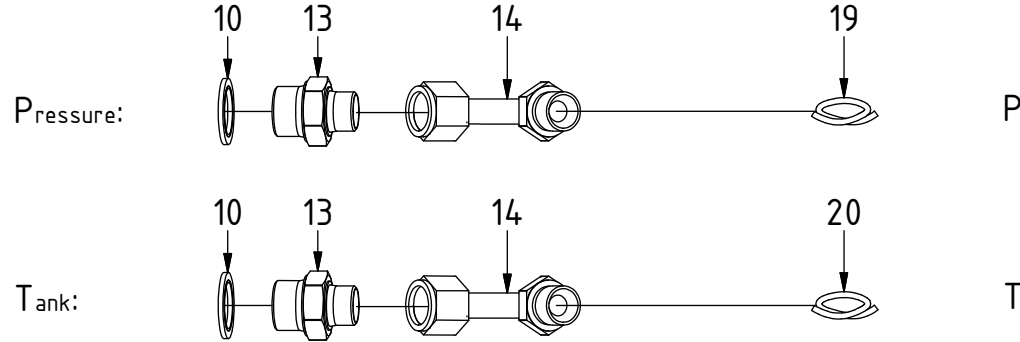

See instruction,
Std. Valves & cables

Top EC-Oil
(Not for 2Bl.Feed)

EC226R:
 27
 Replaces
 POS.8-9

EC226 QSM - ss10 Hoses

POS in order of assembly

3/4" (Std)
FEED

POS	DESCRIPTION	PART	QTY	COMMENTS
8	Washer GBR06 3/8	710703	4	
9	Adapter 136-06-06 (3/8")	710106	4	
10	Washer GBR12 3/4	710706	2	
11	Adapter Bsp 3/4" male - male	710126	2	
12	Adapter 488-12-12 90° (3/4")	7000059	2	
15	For Feed Right/Left - UNI			Additional hose, see "Top part"
16	Hose Feed 3/4" - UNI	7000030	2	
17	Hose Feed 3/4" - QS70	7000063	2	QTY: 1 for Feed Right/Left
18	Hose Feed 3/4" Right/Left - QS70	7000065	1	Feed Right: Mount on left side Feed Left: Mount on right side
21	Hose Tilt	7000031	4	

TILT

EC226 QSM - ss10 Hoses

POS in order of assembly

POS	DESCRIPTION	PART	QTY	COMMENTS
8	Washer GBR06 3/8	710703	4	
9	Adapter 136-06-06 (3/8")	710106	4	
10	Washer GBR12 3/4	710706	2	
13	Adapter 135-08-12 (1/2"-3/4")	710109	2	
14	Adapter 488-08-08 90° (1/2")	712209	2	
19	Hose Feed EC-Oil P	7001301	1	
20	Hose Feed EC-Oil T	7001302	1	
21	Hose Tilt	7000031	4	

Top EC-Oil FEED

TILT

EC226 QSM - ss10 Hoses

3/4" (Std)

POS	DESCRIPTION	PART	QTY	COMMENTS
15	For Feed Right/Left - UNI			Additional hose, see "Top part"
16	Hose Feed 3/4" - UNI	7000030	2	
17	Hose Feed 3/4" - QS70	7000063	2	QTY: 1 for Feed Right/Left
18	Hose Feed 3/4" Right/Left - QS70	7000065	1	Feed Right: Mount on left side Feed Left: Mount on right side
21	Hose Tilt	7000031	4	