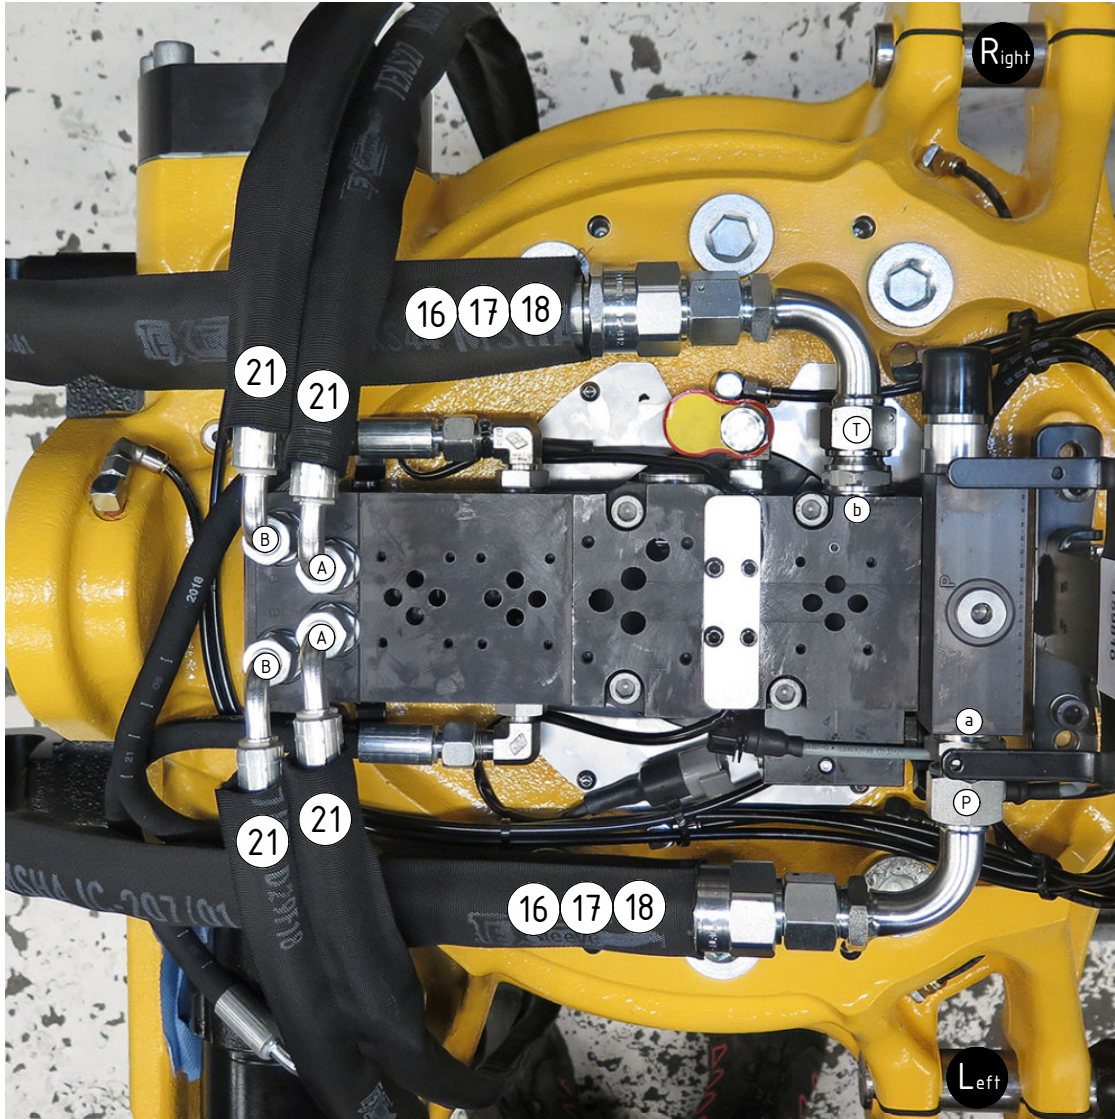

EC226 QSM - ss10 Hoses

3/4" (Std)

POS	DESCRIPTION	PART	QTY	COMMENTS
15	For Feed Right/Left - UNI			Additional hose, see "Top part"
16	Hose Feed 3/4" - UNI	7000030	2	
17	Hose Feed 3/4" - QS70	7000063	2	QTY: 1 for Feed Right/Left
18	Hose Feed 3/4" Right/Left - QS70	7000065	1	Feed Right: Mount on left side Feed Left: Mount on right side
21	Hose Tilt	7000031	4	

POS in order of assembly