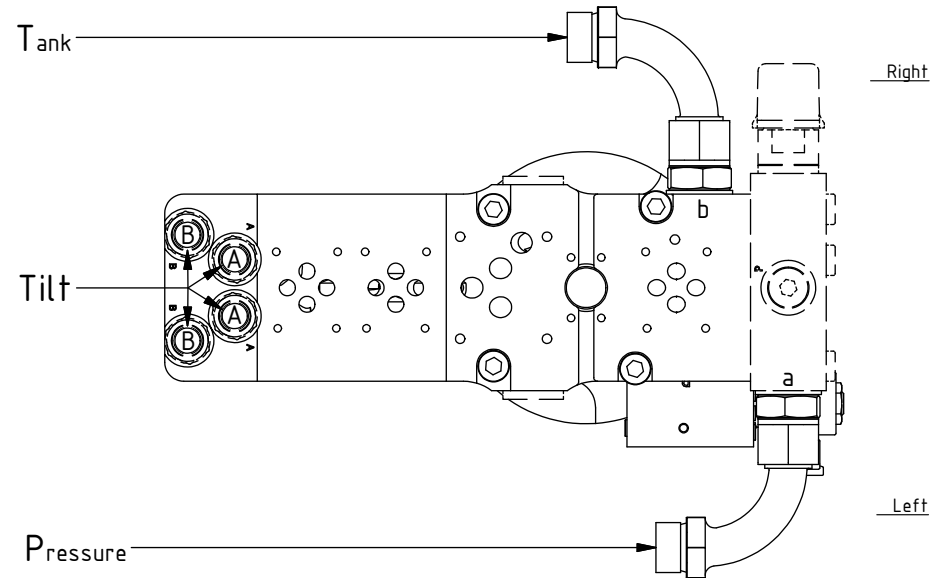

EC226 QSM - ss10 Hoses

POS in order of assembly

POS	DESCRIPTION	PART	QTY	COMMENTS
1	Connection block P reducer Compl.	1027363	1	(POS.2, 7 included)
2	Pressure reduction valve VRN-10	730326	1	
3	O-ring 15,54x2,62	712423	2	
4	Washer NL 10mm	611041	8	QTY: 4 part of make up
5	MC6S M10x45 12.9	610589	4	
6	Mount before adapters and feed hoses			See "Std Valves & cables"
7	Plugg VSTIR34ED	711532	3	
8	Washer GBR06 3/8	710703	4	
9	Adapter 136-06-06 (3/8")	710106	4	
22	Protective cover EC226 ECHF left	1031186	1	
23	Protective cover EC226 ECHF right	1031185	1	
24	Screw 10x25	610142	4	
27	Plug 3/8"	711504	4	

See instruction,
Std. Valves & cables

Top EC-Oil
(Not for 2Bl.Feed)

EC226R:
 27
 Replaces
 POS.8-9

EC226 QSM - ss10 Hoses

POS in order of assembly

3/4" (Std)
FEED

POS	DESCRIPTION	PART	QTY	COMMENTS
8	Washer GBR06 3/8	710703	4	
9	Adapter 136-06-06 (3/8")	710106	4	
10	Washer GBR12 3/4	710706	2	
11	Adapter Bsp 3/4" male - male	710126	2	
12	Adapter 488-12-12 90° (3/4")	7000059	2	
15	For Feed Right/Left - UNI			Additional hose, see "Top part"
16	Hose Feed 3/4" - UNI	7000030	2	
17	Hose Feed 3/4" - QS70	7000063	2	QTY: 1 for Feed Right/Left
18	Hose Feed 3/4" Right/Left - QS70	7000065	1	Feed Right: Mount on left side Feed Left: Mount on right side
21	Hose Tilt	7000031	4	

TILT

EC226 QSM - ss10 Hoses

POS in order of assembly

POS	DESCRIPTION	PART	QTY	COMMENTS
8	Washer GBR06 3/8	710703	4	
9	Adapter 136-06-06 (3/8")	710106	4	
10	Washer GBR12 3/4	710706	2	
13	Adapter 135-08-12 (1/2"-3/4")	710109	2	
14	Adapter 488-08-08 90° (1/2")	712209	2	
19	Hose Feed EC-Oil P	7001301	1	
20	Hose Feed EC-Oil T	7001302	1	
21	Hose Tilt	7000031	4	