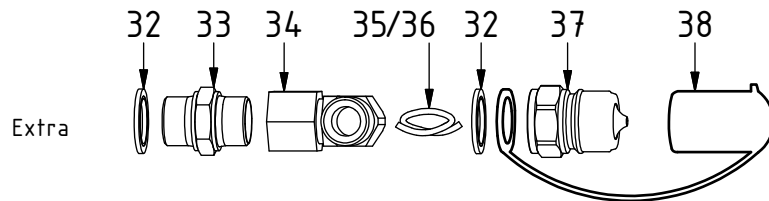

EC233 ECHF - Hitch CW40(S)EC

POS	DESCRIPTION	PART	QTY	COMMENTS
17	Washer GBR04 1/4	710702	8	
23	Adapter 138-04-29 (1/4")	710135	4	
31	Hose Lock	740103	2	
32	Washer GBR12 3/4	710706	4	
33	Adapter 136-12-12 (3/4")	710126	2	
34	Adapter 407-12-12 90° (3/4")	7000010	2	
35	Hose Extra - SEC 10°, EC 10°	7001431	2	
36	Hose Extra - EC 13°, EC 0°	7001438	2	
37	Quick coupling 3/4"	790193	2	
38	Dust protection 3/4"	790195	2	

POS in order of assembly