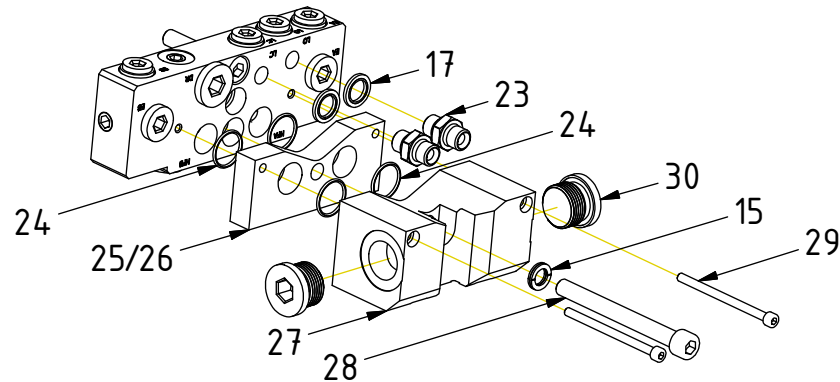

*Readers note:*

Indicates instruction.

Represents Hose.

Dashed lines for overview, mounts  
on other pages/assemblies.

# EC233 ECHF - Hitch CW40(S)EC

POS in order of assembly

POS	DESCRIPTION	PART	QTY	COMMENTS
1	Quick Hitch CW40SEC 10° (Narrow)	1050247	1	
2	Quick Hitch CW40EC 10°	1043848	1	
3	Quick Hitch CW40EC 13°	1052297	1	
4	Quick Hitch CW40EC 0°	1048895	1	
5	Grease the ring			
6	O-ring	710924	1	
7	Feather Key	650103	5	
8	Screw MC6S M20x170 12.9	6000101	20	Torque: 649Nm
9	Torque tighten rotator frame to hitch. Rotate to access all holes			
10	RP M36x2 Din 908 Sv,krom	650408	6	Part of rotator frame
11	O-ring NBR 70	712422	2	Part of rotator frame
12	O-ring NBR 70	710973	4	Part of rotator frame
13	O-ring NBR 70	710912	1	Part of rotator frame
14	Connection block ECHF	1028391	1	Part of rotator frame
15	Washer NL 10mm	611041	2	Part of rotator frame
16	Screw MC6S M10x50 12.9 ZFSL	611515	1	Part of rotator frame

# EC233 ECHF - Hitch CW40(S)EC

POS	DESCRIPTION	PART	QTY	COMMENTS
17	Washer GBR04 1/4	710702	8	
18	Plug 153-04 (1/4")	711505	4	
19	Washer GBR06 3/8	710703	2	
20	Plug (3/8")	7001657	2	
21	Plug (3/8")	711504	2	
22	Plug (1/2")	711500	1	
23	Adapter 138-04-29 (1/4")	710135	4	
24	O-ring NBR 70	710974	4	
25	Shim block 16mm ECHF	1032834	1	For EC 10°
26	Shim block 5mm ECHF	1035711	1	For SEC 10°, EC 13°, EC 0°
27	Extra block 3/4" ECHF	1031934	1	
28	Screw MC6S M10x100 12.9	610466	1	
29	Screw MC6S M5x75 12.9	610499	2	
30	Plug (3/4")	711532	2	

# EC233 ECHF - Hitch CW40(S)EC

POS	DESCRIPTION	PART	QTY	COMMENTS
17	Washer GBR04 1/4	710702	8	
23	Adapter 138-04-29 (1/4")	710135	4	
31	Hose Lock	740103	2	
32	Washer GBR12 3/4	710706	4	
33	Adapter 136-12-12 (3/4")	710126	2	
34	Adapter 407-12-12 90° (3/4")	7000010	2	
35	Hose Extra - SEC 10°, EC 10°	7001431	2	
36	Hose Extra - EC 13°, EC 0°	7001438	2	
37	Quick coupling 3/4"	790193	2	
38	Dust protection 3/4"	790195	2	