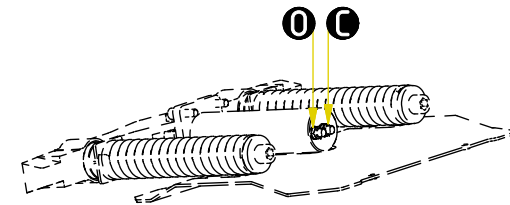

EC233 ECHF - Hitch CW40(S)EC

POS	DESCRIPTION	PART	QTY	COMMENTS
17	Washer GBR04 1/4	710702	8	
23	Adapter 138-04-29 (1/4")	710135	4	
31	Hose Lock	740103	2	
32	Washer GBR12 3/4	710706	4	
33	Adapter 136-12-12 (3/4")	710126	2	
34	Adapter 407-12-12 90° (3/4")	7000010	2	
35	Hose Extra - SEC 10°, EC 10°	7001431	2	
36	Hose Extra - EC 13°, EC 0°	7001438	2	
37	Quick coupling 3/4"	790193	2	
38	Dust protection 3/4"	790195	2	

POS in order of assembly