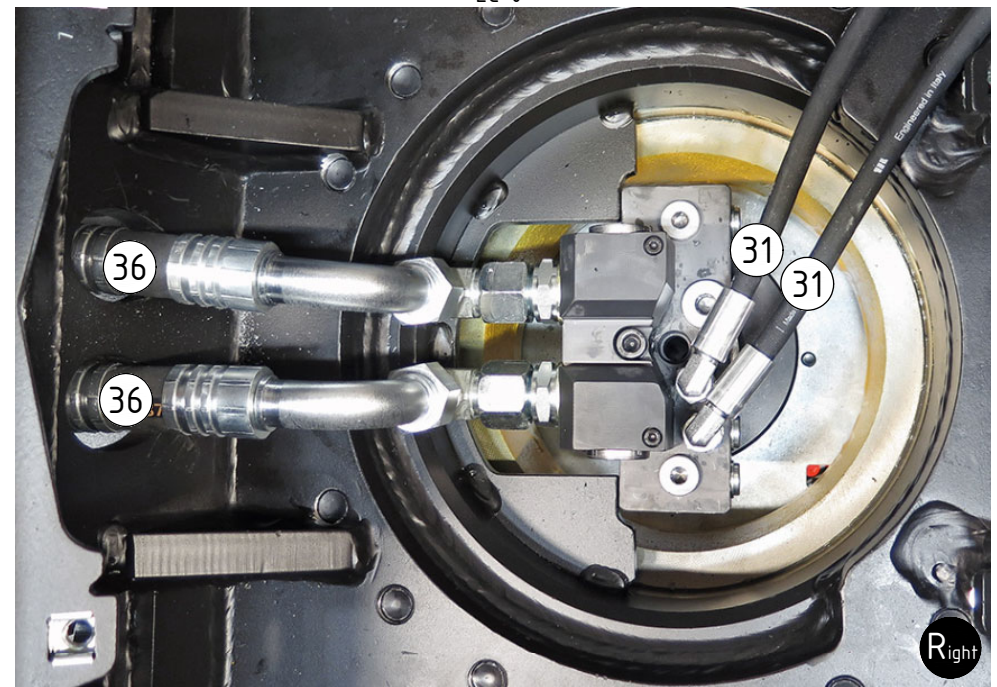

*Readers note:*

Indicates instruction.

Represents Hose.

Dashed lines for overview, mounts  
on other pages/assemblies.

# EC233 ECHF - Hitch CW40(S)EC

POS in order of assembly

POS	DESCRIPTION	PART	QTY	COMMENTS
1	Quick Hitch CW40SEC 10° (Narrow)	1050247	1	
2	Quick Hitch CW40EC 10°	1043848	1	
3	Quick Hitch CW40EC 13°	1052297	1	
4	Quick Hitch CW40EC 0°	1048895	1	
5	Grease the ring			
6	O-ring	710924	1	
7	Feather Key	650103	5	
8	Screw MC6S M20x170 12.9	6000101	20	Torque: 649Nm
9	Torque tighten rotator frame to hitch. Rotate to access all holes			
10	RP M36x2 Din 908 Sv,krom	650408	6	Part of rotator frame
11	O-ring NBR 70	712422	2	Part of rotator frame
12	O-ring NBR 70	710973	4	Part of rotator frame
13	O-ring NBR 70	710912	1	Part of rotator frame
14	Connection block ECHF	1028391	1	Part of rotator frame
15	Washer NL 10mm	611041	2	Part of rotator frame
16	Screw MC6S M10x50 12.9 ZFSL	611515	1	Part of rotator frame

POS in order of assembly

SEC 10° (Narrow)

POS	DESCRIPTION	PART	QTY	COMMENTS
31	Hose Lock	740103	2	
35	Hose Extra - SEC 10°, EC 10°	7001431	2	
36	Hose Extra - EC 13°, EC 0°	7001438	2	

EC 13°

EC 10°

EC 0°

POS in order of assembly