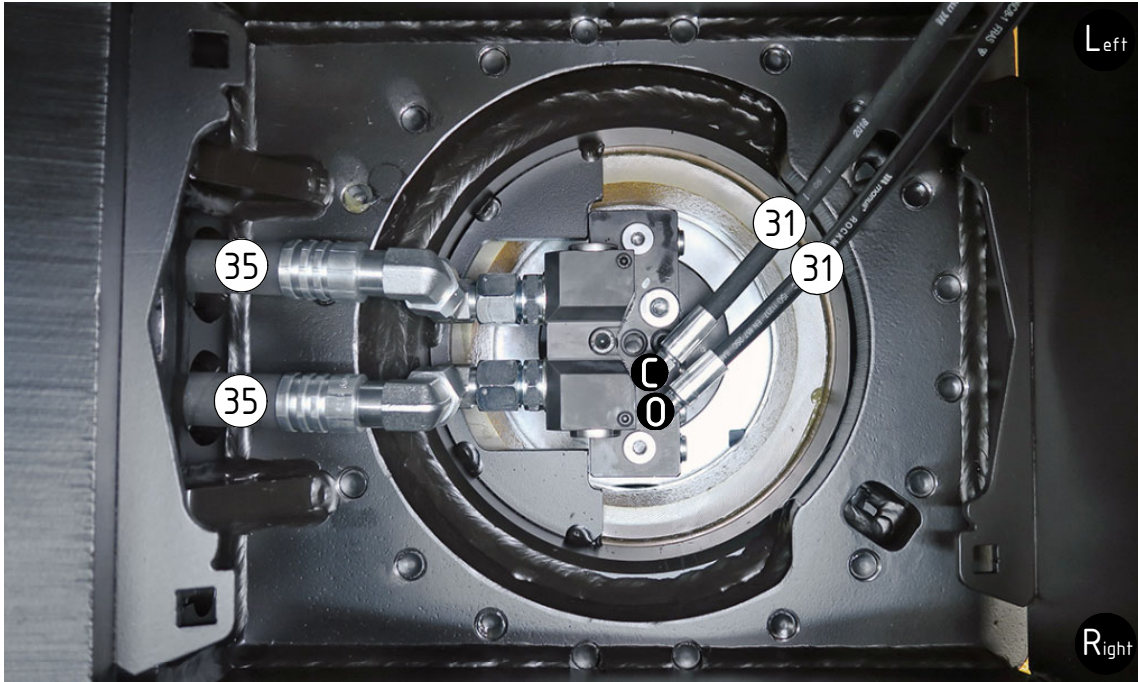

SEC 10° (Narrow)

POS	DESCRIPTION	PART	QTY	COMMENTS
31	Hose Lock	740103	2	
35	Hose Extra - SEC 10°, EC 10°	7001431	2	
36	Hose Extra - EC 13°, EC 0°	7001438	2