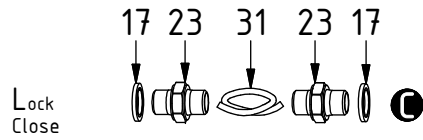

EC233 ECHF - Hitch CW40(S)EC

POS	DESCRIPTION	PART	QTY	COMMENTS
17	Washer GBR04 1/4	710702	8	
23	Adapter 138-04-29 (1/4")	710135	4	
31	Hose Lock	740103	2	
32	Washer GBR12 3/4	710706	4	
33	Adapter 136-12-12 (3/4")	710126	2	
34	Adapter 407-12-12 90° (3/4")	7000010	2	
35	Hose Extra - SEC 10°, EC 10°	7001431	2	
36	Hose Extra - EC 13°, EC 0°	7001438	2	
37	Quick coupling 3/4"	790193	2	
38	Dust protection 3/4"	790195	2	

POS in order of assembly