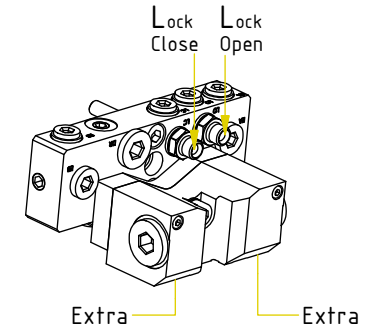

EC233 ECHF - Hitch CW40(S)EC

POS	DESCRIPTION	PART	QTY	COMMENTS
17	Washer GBR04 1/4	710702	8	
23	Adapter 138-04-29 (1/4")	710135	4	
31	Hose Lock	740103	2	
32	Washer GBR12 3/4	710706	4	
33	Adapter 136-12-12 (3/4")	710126	2	
34	Adapter 407-12-12 90° (3/4")	7000010	2	
35	Hose Extra - SEC 10°, EC 10°	7001431	2	
36	Hose Extra - EC 13°, EC 0°	7001438	2	
37	Quick coupling 3/4"	790193	2	
38	Dust protection 3/4"	790195	2	

POS in order of assembly