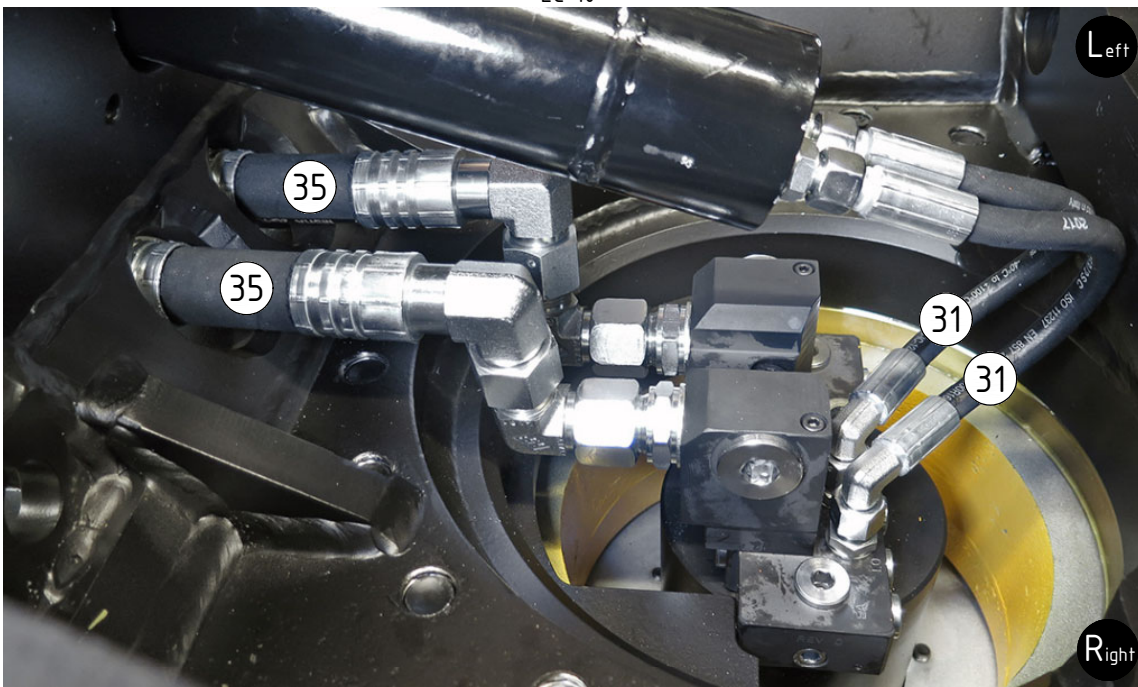

POS	DESCRIPTION	PART	QTY	COMMENTS
31	Hose Lock	740103	2	
35	Hose Extra - SEC 10°, EC 10°	7001431	2	
36	Hose Extra - EC 13°, EC 0°	7001438	2	

EC 10°

POS in order of assembly