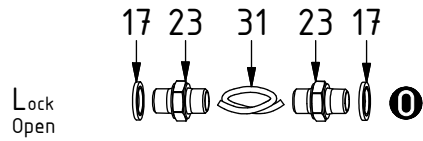

EC233 ECHF - Hitch CW40(S)EC

POS	DESCRIPTION	PART	QTY	COMMENTS
17	Washer GBR04 1/4	710702	8	
23	Adapter 138-04-29 (1/4")	710135	4	
31	Hose Lock	740103	2	
32	Washer GBR12 3/4	710706	4	
33	Adapter 136-12-12 (3/4")	710126	2	
34	Adapter 407-12-12 90° (3/4")	7000010	2	
35	Hose Extra - SEC 10°, EC 10°	7001431	2	
36	Hose Extra - EC 13°, EC 0°	7001438	2	
37	Quick coupling 3/4"	790193	2	
38	Dust protection 3/4"	790195	2	

POS in order of assembly