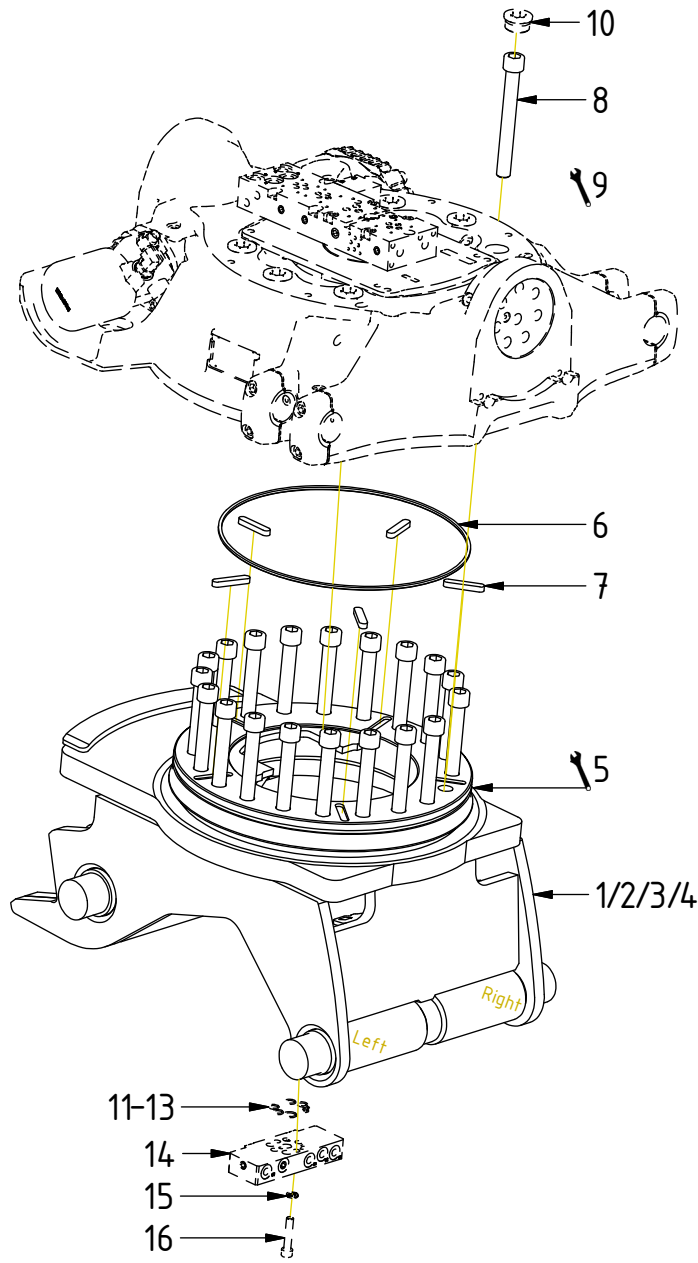

*Readers note:*

Indicates instruction.

Represents Hose.

Dashed lines for overview, mounts  
on other pages/assemblies.

# EC233 ECHF - Hitch CW40(S)EC

POS in order of assembly

POS	DESCRIPTION	PART	QTY	COMMENTS
1	Quick Hitch CW40SEC 10° (Narrow)	1050247	1	
2	Quick Hitch CW40EC 10°	1043848	1	
3	Quick Hitch CW40EC 13°	1052297	1	
4	Quick Hitch CW40EC 0°	1048895	1	
5	Grease the ring			
6	O-ring	710924	1	
7	Feather Key	650103	5	
8	Screw MC6S M20x170 12.9	6000101	20	Torque: 649Nm
9	Torque tighten rotator frame to hitch. Rotate to access all holes			
10	RP M36x2 Din 908 Sv,krom	650408	6	Part of rotator frame
11	O-ring NBR 70	712422	2	Part of rotator frame
12	O-ring NBR 70	710973	4	Part of rotator frame
13	O-ring NBR 70	710912	1	Part of rotator frame
14	Connection block ECHF	1028391	1	Part of rotator frame
15	Washer NL 10mm	611041	2	Part of rotator frame
16	Screw MC6S M10x50 12.9 ZFSL	611515	1	Part of rotator frame

# EC233 ECHF - Hitch CW40(S)EC

POS	DESCRIPTION	PART	QTY	COMMENTS
17	Washer GBR04 1/4	710702	8	
18	Plug 153-04 (1/4")	711505	4	
19	Washer GBR06 3/8	710703	2	
20	Plug (3/8")	7001657	2	
21	Plug (3/8")	711504	2	
22	Plug (1/2")	711500	1	
23	Adapter 138-04-29 (1/4")	710135	4	
24	O-ring NBR 70	710974	4	
25	Shim block 16mm ECHF	1032834	1	For EC 10°
26	Shim block 5mm ECHF	1035711	1	For SEC 10°, EC 13°, EC 0°
27	Extra block 3/4" ECHF	1031934	1	
28	Screw MC6S M10x100 12.9	610466	1	
29	Screw MC6S M5x75 12.9	610499	2	
30	Plug (3/4")	711532	2	

# EC233 ECHF - Hitch CW40(S)EC

POS	DESCRIPTION	PART	QTY	COMMENTS
17	Washer GBR04 1/4	710702	8	
23	Adapter 138-04-29 (1/4")	710135	4	
31	Hose Lock	740103	2	
32	Washer GBR12 3/4	710706	4	
33	Adapter 136-12-12 (3/4")	710126	2	
34	Adapter 407-12-12 90° (3/4")	7000010	2	
35	Hose Extra - SEC 10°, EC 10°	7001431	2	
36	Hose Extra - EC 13°, EC 0°	7001438	2	
37	Quick coupling 3/4"	790193	2	
38	Dust protection 3/4"	790195	2	