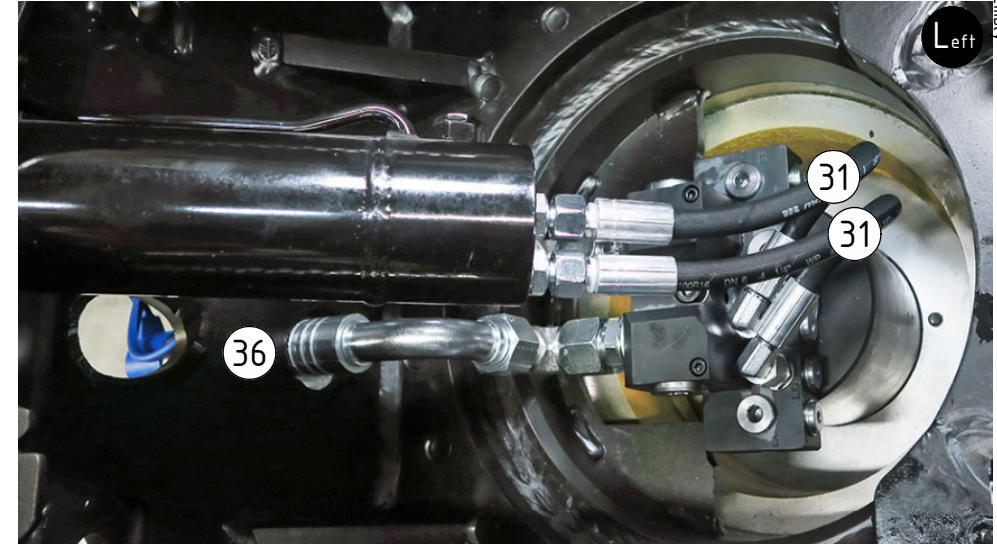

POS	DESCRIPTION	PART	QTY	COMMENTS
31	Hose Lock	740103	2	
35	Hose Extra - SEC 10°, EC 10°	7001431	2	
36	Hose Extra - EC 13°, EC 0°	7001438	2	

EC 13°

POS in order of assembly