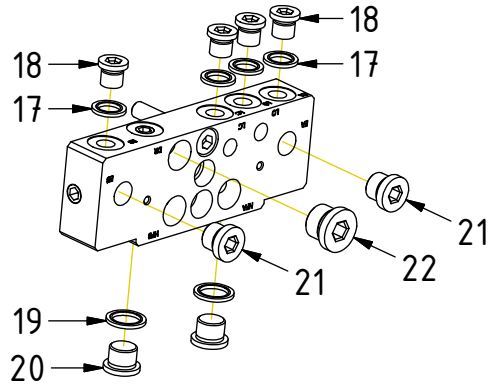

*Readers note:*

Indicates instruction.

Represents Hose.

Dashed lines for overview, mounts  
on other pages/assemblies.

# EC233 ECHF - Hitch CW40(S)EC

POS in order of assembly

POS	DESCRIPTION	PART	QTY	COMMENTS
1	Quick Hitch CW40SEC 10° (Narrow)	1050247	1	
2	Quick Hitch CW40EC 10°	1043848	1	
3	Quick Hitch CW40EC 13°	1052297	1	
4	Quick Hitch CW40EC 0°	1048895	1	
5	Grease the ring			
6	O-ring	710924	1	
7	Feather Key	650103	5	
8	Screw MC6S M20x170 12.9	6000101	20	Torque: 649Nm
9	Torque tighten rotator frame to hitch. Rotate to access all holes			
10	RP M36x2 Din 908 Sv,krom	650408	6	Part of rotator frame
11	O-ring NBR 70	712422	2	Part of rotator frame
12	O-ring NBR 70	710973	4	Part of rotator frame
13	O-ring NBR 70	710912	1	Part of rotator frame
14	Connection block ECHF	1028391	1	Part of rotator frame
15	Washer NL 10mm	611041	2	Part of rotator frame
16	Screw MC6S M10x50 12.9 ZFSL	611515	1	Part of rotator frame

# EC233 ECHF - Hitch CW40(S)EC

POS	DESCRIPTION	PART	QTY	COMMENTS
17	Washer GBR04 1/4	710702	8	
18	Plug 153-04 (1/4")	711505	4	
19	Washer GBR06 3/8	710703	2	
20	Plug (3/8")	7001657	2	
21	Plug (3/8")	711504	2	
22	Plug (1/2")	711500	1	
23	Adapter 138-04-29 (1/4")	710135	4	
24	O-ring NBR 70	710974	4	
25	Shim block 16mm ECHF	1032834	1	For EC 10°
26	Shim block 5mm ECHF	1035711	1	For SEC 10°, EC 13°, EC 0°
27	Extra block 3/4" ECHF	1031934	1	
28	Screw MC6S M10x100 12.9	610466	1	
29	Screw MC6S M5x75 12.9	610499	2	
30	Plug (3/4")	711532	2	

# EC233 ECHF - Hitch CW40(S)EC

POS	DESCRIPTION	PART	QTY	COMMENTS
17	Washer GBR04 1/4	710702	8	
23	Adapter 138-04-29 (1/4")	710135	4	
31	Hose Lock	740103	2	
32	Washer GBR12 3/4	710706	4	
33	Adapter 136-12-12 (3/4")	710126	2	
34	Adapter 407-12-12 90° (3/4")	7000010	2	
35	Hose Extra - SEC 10°, EC 10°	7001431	2	
36	Hose Extra - EC 13°, EC 0°	7001438	2	
37	Quick coupling 3/4"	790193	2	
38	Dust protection 3/4"	790195	2	