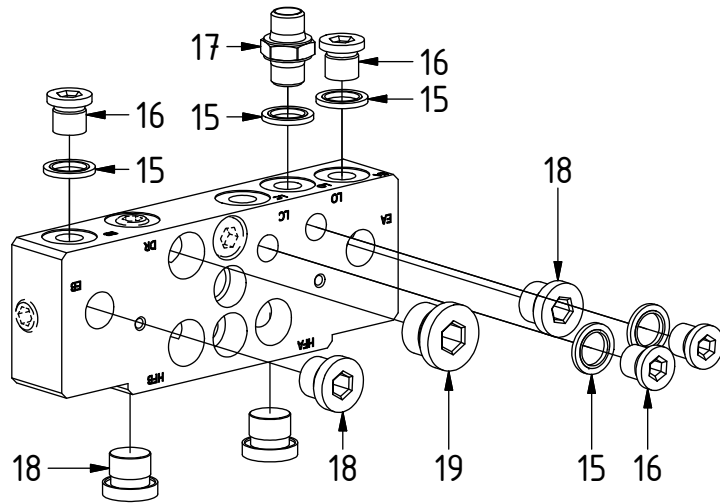

Document changes:

<u>Date:</u>	<u>Change:</u>	<u>Rev. after change:</u>
2018-09-07	New instruction.	-

EC219 - SW33EC ECHF

POS	DESCRIPTION	PART	QTY	COMMENTS
1	See p.3 connection block config.			
2	Quick hitch SW33 EC219	1030463	1	
3	Grease the ring			
4	O-ring 319,3x5,7	710908	1	
5	Feather Key	650102	6	
6	MC6S M20x90	610556	12	Torque: 64.9Nm
7	Torque tighten quick hitch to rotator frame, six holes. Rotate to access the remaining holes			
8	Pipe plug M36x2	650408	6	Part of rotator frame assembly
9	O-ring 12,42x1,78	710973	4	Part of rotator frame assembly
10	O-ring 6,07x1,78	712422	2	Part of rotator frame assembly
11	O-ring 15,6x1,78	710912	1	Part of rotator frame assembly
12	Connection block ECHF	1028391	1	Part of rotator frame assembly
13	Washer NL10	611041	2	Part of rotator frame assembly
14	MC6S M10x50	610457	1	Part of rotator frame assembly
20	O-ring 20,35x1,78	710974	4	
21	Shim block 5mm ECHF	1035711	1	
22	Extra block 3/4" ECHF	1031934	1	
23	MC6S M5x60	610409	2	
24	MC6S M10x90	610465	1	
25	Allen plug 70125-12 (3/4")	711532	2	

POS in order of assembly

EC219 - SW33EC ECHF

POS	DESCRIPTION	PART	QTY	COMMENTS
15	Sealing washer 1/4"	710702	12	
16	Plug 153-04 (1/4")	711505	4	
17	Adapter 138-04-29 (1/4")	710135	1	
18	Allen plug 70125-06 (3/8")	711504	4	
19	Allen plug 70125-08 (1/2")	711500	1	

POS in order of assembly

EC219 - SW33EC ECHF

POS	DESCRIPTION	PART	QTY	COMMENTS
15	Sealing washer 1/4"	710702	12	
17	Adapter 138-04-29 (1/4")	710135	1	
26	Adapter 401-12-12 90° (3/4")	712201	2	
27	Banjobolt 1/4"	710271	3	
28	Hose Lock Long	7000754	1	
29	Hose Lock Short	7000096	1	
30	Hose Extra	7000764	2	
31	Sealing washer 3/4"	710706	2	
32	Quick coupling 3/4"	790193	2	
33	Dust protection 3/4"	790195	2	

POS in order of assembly

EC219 - SW33EC ECHF

POS	DESCRIPTION	PART	QTY	COMMENTS
28	Hose Lock Long	7000754	1	
29	Hose Lock Short	7000096	1	
30	Hose Extra	7000764	2	

POS in order of assembly