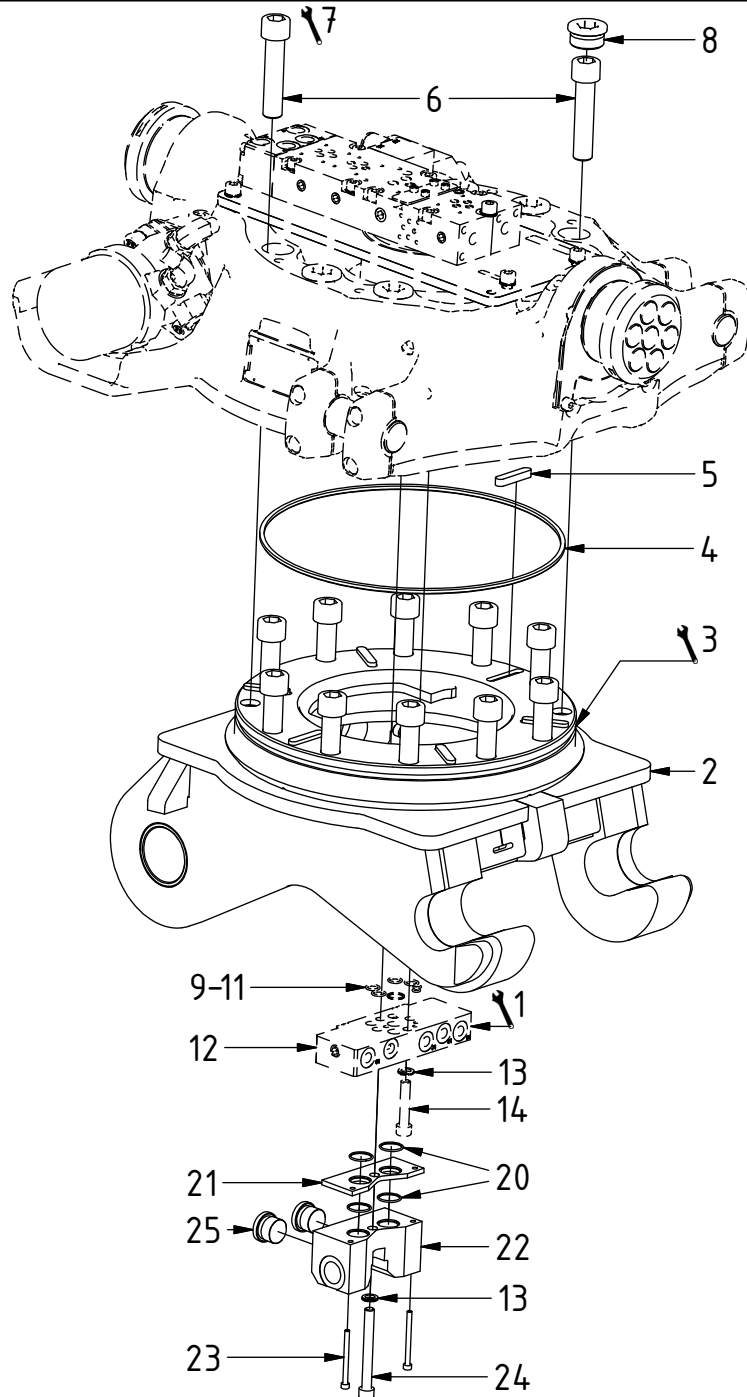

COVERSHEET

Planned document changes:

Briefly:

Plug POS.18 when used on the side of connection block:
Replaced by plug 7001657 used with 3/8" Tredo.
(Not replaced when used under connection block, plugging "Extra")

Document changes:

<u>Date:</u>	<u>Change:</u>	<u>Rev. after change:</u>
2018-09-07	New instruction.	-

EC219 - SW33EC ECHF

POS	DESCRIPTION	PART	QTY	COMMENTS
1	See p.3 connection block config.			
2	Quick hitch SW33 EC219	1030463	1	
3	Grease the ring			
4	O-ring 319,3x5,7	710908	1	
5	Feather Key	650102	6	
6	MC6S M20x90	610556	12	Torque: 64.9Nm
7	Torque tighten quick hitch to rotator frame, six holes. Rotate to access the remaining holes			
8	Pipe plug M36x2	650408	6	Part of rotator frame assembly
9	O-ring 12,42x1,78	710973	4	Part of rotator frame assembly
10	O-ring 6,07x1,78	712422	2	Part of rotator frame assembly
11	O-ring 15,6x1,78	710912	1	Part of rotator frame assembly
12	Connection block ECHF	1028391	1	Part of rotator frame assembly
13	Washer NL10	611041	2	Part of rotator frame assembly
14	MC6S M10x50	610457	1	Part of rotator frame assembly
20	O-ring 20,35x1,78	710974	4	
21	Shim block 5mm ECHF	1035711	1	
22	Extra block 3/4" ECHF	1031934	1	
23	MC6S M5x60	610409	2	
24	MC6S M10x90	610465	1	
25	Allen plug 70125-12 (3/4")	711532	2	

POS in order of assembly

EC219 - SW33EC ECHF

POS	DESCRIPTION	PART	QTY	COMMENTS
15	Sealing washer 1/4"	710702	12	
16	Plug 153-04 (1/4")	711505	4	
17	Adapter 138-04-29 (1/4")	710135	1	
18	Allen plug 70125-06 (3/8")	711504	4	
19	Allen plug 70125-08 (1/2")	711500	1	

POS in order of assembly

EC219 - SW33EC ECHF

POS	DESCRIPTION	PART	QTY	COMMENTS
15	Sealing washer 1/4"	710702	12	
17	Adapter 138-04-29 (1/4")	710135	1	
26	Adapter 401-12-12 90° (3/4")	712201	2	
27	Banjobolt 1/4"	710271	3	
28	Hose Lock Long	7000754	1	
29	Hose Lock Short	7000096	1	
30	Hose Extra	7000764	2	
31	Sealing washer 3/4"	710706	2	
32	Quick coupling 3/4"	790193	2	
33	Dust protection 3/4"	790195	2	