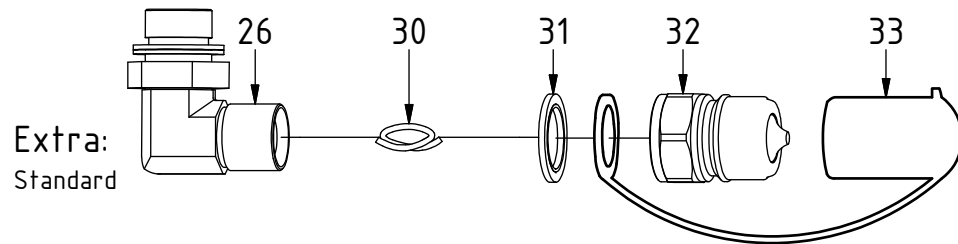

Document changes:

<u>Date:</u>	<u>Change:</u>	<u>Rev. after change:</u>
2018-09-07	New instruction.	-

EC219 - SW33EC ECHF

POS	DESCRIPTION	PART	QTY	COMMENTS
1	See p.3 connection block config.			
2	Quick hitch SW33 EC219	1030463	1	
3	Grease the ring			
4	O-ring 319,3x5,7	710908	1	
5	Feather Key	650102	6	
6	MC6S M20x90	610556	12	Torque: 64.9Nm
7	Torque tighten quick hitch to rotator frame, six holes. Rotate to access the remaining holes			
8	Pipe plug M36x2	650408	6	Part of rotator frame assembly
9	O-ring 12,42x1,78	710973	4	Part of rotator frame assembly
10	O-ring 6,07x1,78	712422	2	Part of rotator frame assembly
11	O-ring 15,6x1,78	710912	1	Part of rotator frame assembly
12	Connection block ECHF	1028391	1	Part of rotator frame assembly
13	Washer NL10	611041	2	Part of rotator frame assembly
14	MC6S M10x50	610457	1	Part of rotator frame assembly
20	O-ring 20,35x1,78	710974	4	
21	Shim block 5mm ECHF	1035711	1	
22	Extra block 3/4" ECHF	1031934	1	
23	MC6S M5x60	610409	2	
24	MC6S M10x90	610465	1	
25	Allen plug 70125-12 (3/4")	711532	2	

POS in order of assembly

EC219 - SW33EC ECHF

POS	DESCRIPTION	PART	QTY	COMMENTS
15	Sealing washer 1/4"	710702	12	
16	Plug 153-04 (1/4")	711505	4	
17	Adapter 138-04-29 (1/4")	710135	1	
18	Allen plug 70125-06 (3/8")	711504	4	
19	Allen plug 70125-08 (1/2")	711500	1	

POS in order of assembly

EC219 - SW33EC ECHF

POS	DESCRIPTION	PART	QTY	COMMENTS
15	Sealing washer 1/4"	710702	12	
17	Adapter 138-04-29 (1/4")	710135	1	
26	Adapter 401-12-12 90° (3/4")	712201	2	
27	Banjobolt 1/4"	710271	3	
28	Hose Lock Long	7000754	1	
29	Hose Lock Short	7000096	1	
30	Hose Extra	7000764	2	
31	Sealing washer 3/4"	710706	2	
32	Quick coupling 3/4"	790193	2	
33	Dust protection 3/4"	790195	2	

POS in order of assembly

EC219 - SW33EC ECHF

POS	DESCRIPTION	PART	QTY	COMMENTS
28	Hose Lock Long	7000754	1	
29	Hose Lock Short	7000096	1	
30	Hose Extra	7000764	2	

POS in order of assembly