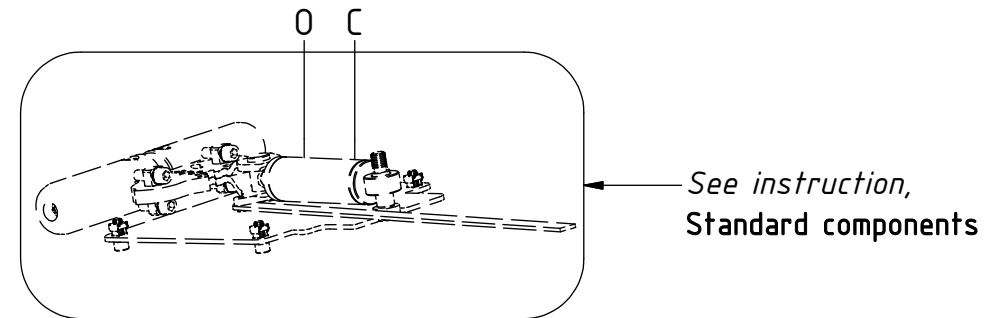

EC219 - SW33EC ECHF

POS	DESCRIPTION	PART	QTY	COMMENTS
15	Sealing washer 1/4"	710702	12	
17	Adapter 138-04-29 (1/4")	710135	1	
26	Adapter 401-12-12 90° (3/4")	712201	2	
27	Banjobolt 1/4"	710271	3	
28	Hose Lock Long	7000754	1	
29	Hose Lock Short	7000096	1	
30	Hose Extra	7000764	2	
31	Sealing washer 3/4"	710706	2	
32	Quick coupling 3/4"	790193	2	
33	Dust protection 3/4"	790195	2	

POS in order of assembly