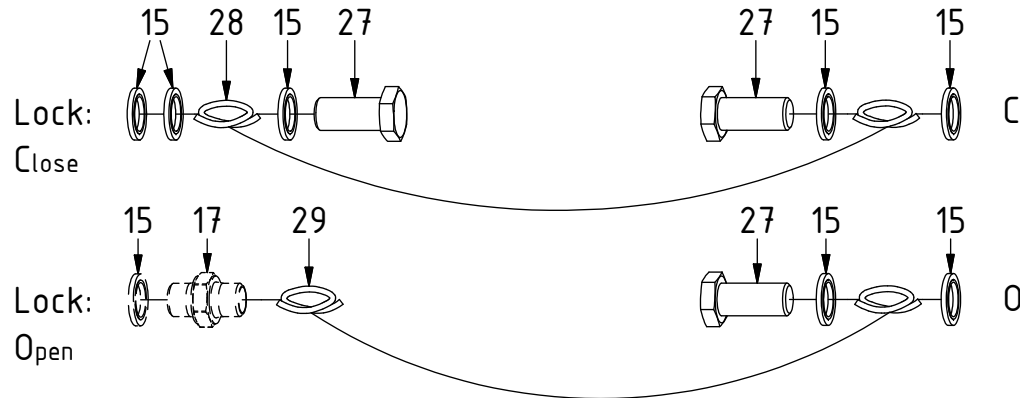

Document changes:

<u>Date:</u>	<u>Change:</u>	<u>Rev. after change:</u>
2018-09-07	New instruction.	-

EC219 - SW33EC ECHF

POS	DESCRIPTION	PART	QTY	COMMENTS
1	See p.3 connection block config.			
2	Quick hitch SW33 EC219	1030463	1	
3	Grease the ring			
4	O-ring 319,3x5,7	710908	1	
5	Feather Key	650102	6	
6	MC6S M20x90	610556	12	Torque: 64.9Nm
7	Torque tighten quick hitch to rotator frame, six holes. Rotate to access the remaining holes			
8	Pipe plug M36x2	650408	6	Part of rotator frame assembly
9	O-ring 12,42x1,78	710973	4	Part of rotator frame assembly
10	O-ring 6,07x1,78	712422	2	Part of rotator frame assembly
11	O-ring 15,6x1,78	710912	1	Part of rotator frame assembly
12	Connection block ECHF	1028391	1	Part of rotator frame assembly
13	Washer NL10	611041	2	Part of rotator frame assembly
14	MC6S M10x50	610457	1	Part of rotator frame assembly
20	O-ring 20,35x1,78	710974	4	
21	Shim block 5mm ECHF	1035711	1	
22	Extra block 3/4" ECHF	1031934	1	
23	MC6S M5x60	610409	2	
24	MC6S M10x90	610465	1	
25	Allen plug 70125-12 (3/4")	711532	2	

POS in order of assembly

EC219 - SW33EC ECHF

POS	DESCRIPTION	PART	QTY	COMMENTS
15	Sealing washer 1/4"	710702	12	
16	Plug 153-04 (1/4")	711505	4	
17	Adapter 138-04-29 (1/4")	710135	1	
18	Allen plug 70125-06 (3/8")	711504	4	
19	Allen plug 70125-08 (1/2")	711500	1	

POS in order of assembly

EC219 - SW33EC ECHF

POS	DESCRIPTION	PART	QTY	COMMENTS
15	Sealing washer 1/4"	710702	12	
17	Adapter 138-04-29 (1/4")	710135	1	
26	Adapter 401-12-12 90° (3/4")	712201	2	
27	Banjobolt 1/4"	710271	3	
28	Hose Lock Long	7000754	1	
29	Hose Lock Short	7000096	1	
30	Hose Extra	7000764	2	
31	Sealing washer 3/4"	710706	2	
32	Quick coupling 3/4"	790193	2	
33	Dust protection 3/4"	790195	2	

POS in order of assembly

EC219 - SW33EC ECHF

POS	DESCRIPTION	PART	QTY	COMMENTS
28	Hose Lock Long	7000754	1	
29	Hose Lock Short	7000096	1	
30	Hose Extra	7000764	2	

POS in order of assembly