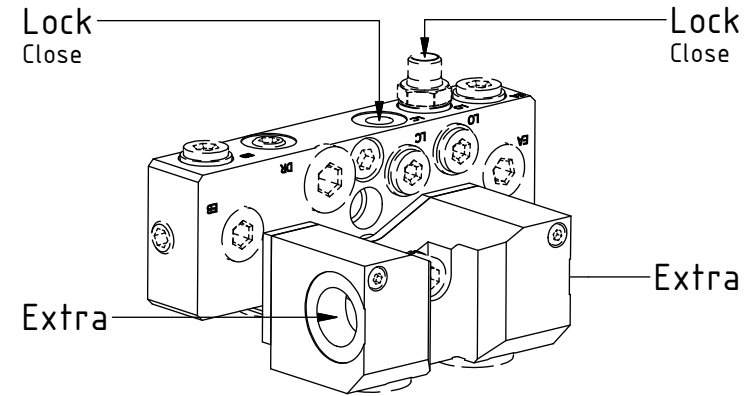

EC219 - SW33EC ECHF

POS	DESCRIPTION	PART	QTY	COMMENTS
15	Sealing washer 1/4"	710702	12	
17	Adapter 138-04-29 (1/4")	710135	1	
26	Adapter 401-12-12 90° (3/4")	712201	2	
27	Banjobolt 1/4"	710271	3	
28	Hose Lock Long	7000754	1	
29	Hose Lock Short	7000096	1	
30	Hose Extra	7000764	2	
31	Sealing washer 3/4"	710706	2	
32	Quick coupling 3/4"	790193	2	
33	Dust protection 3/4"	790195	2	

POS in order of assembly