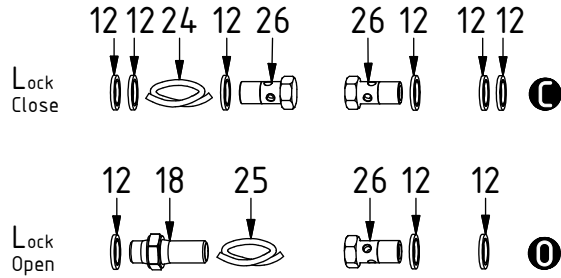

## Document changes:

Date:	Change:	Rev. after change:
2024-05-29	New plug with washer for connection block.	A
2018-08-08	New document.	-

*Readers note:* Indicates instruction. Represents Hose.

Dashed lines for overview, mounts  
on other pages/assemblies.

POS	DESCRIPTION	PART	QTY	COMMENTS
1	Grease the ring			
2	O-ring 479,3x5,7	7000310	1	
3	Feather Key	650103	4	
4	Screw MC6S M20x130 12.9	610560	12	Torque: 649Nm
5	Torque tighten frame to hitch			
6	O-ring 15,6x1,78	712422	2	Part of rotator frame
7	O-ring 12,42x1,78	710973	4	Part of rotator frame
8	O-ring 6,07x1,78	710912	1	Part of rotator frame
9	Connection block ECHF	1028391	1	Part of rotator frame
10	Washer NL 10mm	611041	6	Part of rotator frame
11	Screw MC6S M10x50 12.9 ZFSHL	611515	1	Part of rotator frame

POS in order of assembly

POS	DESCRIPTION	PART	QTY	COMMENTS
10	Washer NL 10mm	611041	6	Part of rotator frame
12	Washer GBR04 1/4	710702	17	QTY: 4 part of integrated grab
13	Plug 153-04 (1/4")	711505	4	
14	Pipe plug 1/4"	711508	4	Loxreal 58-12
15	Washer GBR06 3/8	710703	2	
16	DIN 908 - G 0,375 A	7001657	2	
17	Plug 70125-08 (1/2")	711500	1	
18	Adapter 1260-04-04 (1/4")	710240	1	
19	Adapter 403-04-06 (1/4"-3/8")	712224	2	
20	O-ring NBR 70	710974	2	
21	Connection 3/4" ECHF S1	1031024	1	
22	Screw MC6S M10x90 12.9 ZFSL	6000153	1	
23	Screw MC6S M5x60 12.9	610409	2	

POS	DESCRIPTION	PART	QTY	COMMENTS
12	Washer GBR04 1/4	710702	17	QTY: 4 part of integrated grab
18	Adapter 1260-04-04 (1/4")	710240	1	
19	Adapter 403-04-06 (1/4"-3/8")	712224	2	
24	Hose Lock Short	7000056	1	
25	Hose Lock Long	7000096	1	
26	Banjo bolt 4451-04 (1/4")	710271	3	
27	Hose Grab Long	7000307	2	
28	Hose Grab Short	7000306	2	
29	Adapter 138-04-29 (1/4")	710135	4	Part of integrated grab
30	Washer GBR12 3/4	710706	4	
31	Adapter 136-12-12 (3/4")	710126	2	
32	Adapter 45-12-12 45° (3/4")	712217	2	
33	Quick coupling 3/4"	790193	2	
34	Dust protection 3/4"	790195	2	