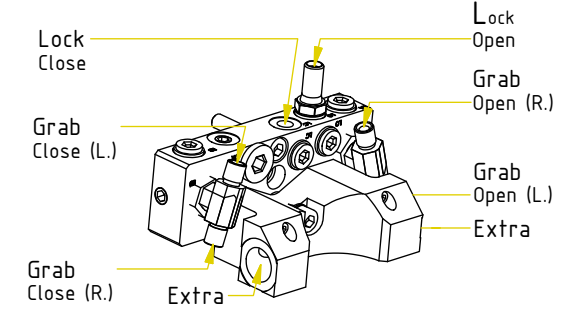

## Document changes:

Date:	Change:	Rev. after change:
2024-05-29	New plug with washer for connection block.	A
2018-08-08	New document.	-

*Readers note:* Indicates instruction. Represents Hose.

Dashed lines for overview, mounts  
on other pages/assemblies.

POS	DESCRIPTION	PART	QTY	COMMENTS
1	Grease the ring			
2	O-ring 479,3x5,7	7000310	1	
3	Feather Key	650103	4	
4	Screw MC6S M20x130 12.9	610560	12	Torque: 649Nm
5	Torque tighten frame to hitch			
6	O-ring 15,6x1,78	712422	2	Part of rotator frame
7	O-ring 12,42x1,78	710973	4	Part of rotator frame
8	O-ring 6,07x1,78	710912	1	Part of rotator frame
9	Connection block ECHF	1028391	1	Part of rotator frame
10	Washer NL 10mm	611041	6	Part of rotator frame
11	Screw MC6S M10x50 12.9 ZFSHL	611515	1	Part of rotator frame

POS in order of assembly

POS	DESCRIPTION	PART	QTY	COMMENTS
10	Washer NL 10mm	611041	6	Part of rotator frame
12	Washer GBR04 1/4	710702	17	QTY: 4 part of integrated grab
13	Plug 153-04 (1/4")	711505	4	
14	Pipe plug 1/4"	711508	4	Loxreal 58-12
15	Washer GBR06 3/8	710703	2	
16	DIN 908 - G 0,375 A	7001657	2	
17	Plug 70125-08 (1/2")	711500	1	
18	Adapter 1260-04-04 (1/4")	710240	1	
19	Adapter 403-04-06 (1/4"-3/8")	712224	2	
20	O-ring NBR 70	710974	2	
21	Connection 3/4" ECHF S1	1031024	1	
22	Screw MC6S M10x90 12.9 ZFSL	6000153	1	
23	Screw MC6S M5x60 12.9	610409	2	

POS	DESCRIPTION	PART	QTY	COMMENTS
12	Washer GBR04 1/4	710702	17	QTY: 4 part of integrated grab
18	Adapter 1260-04-04 (1/4")	710240	1	
19	Adapter 403-04-06 (1/4"-3/8")	712224	2	
24	Hose Lock Short	7000056	1	
25	Hose Lock Long	7000096	1	
26	Banjo bolt 4451-04 (1/4")	710271	3	
27	Hose Grab Long	7000307	2	
28	Hose Grab Short	7000306	2	
29	Adapter 138-04-29 (1/4")	710135	4	Part of integrated grab
30	Washer GBR12 3/4	710706	4	
31	Adapter 136-12-12 (3/4")	710126	2	
32	Adapter 45-12-12 45° (3/4")	712217	2	
33	Quick coupling 3/4"	790193	2	
34	Dust protection 3/4"	790195	2	