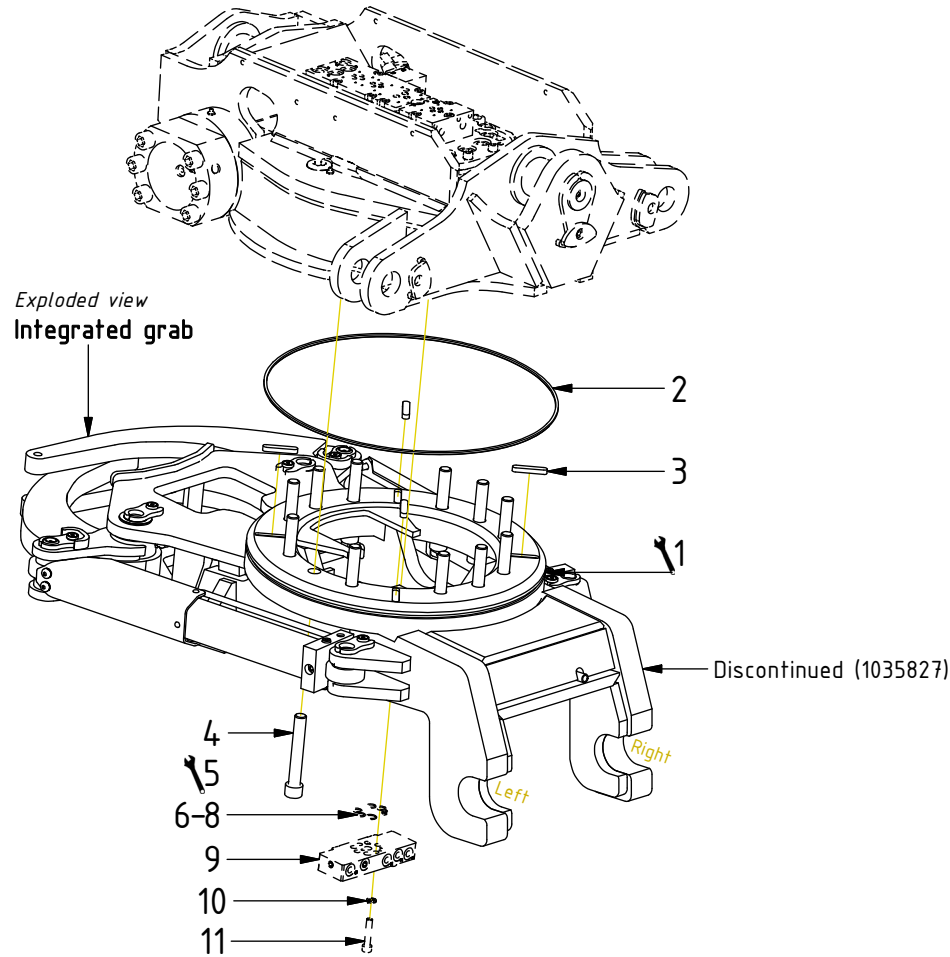

## Document changes:

Date:	Change:	Rev. after change:
2024-05-29	New plug with washer for connection block.	A
2018-08-08	New document.	-

*Readers note:* Indicates instruction. Represents Hose.

Dashed lines for overview, mounts  
on other pages/assemblies.

POS	DESCRIPTION	PART	QTY	COMMENTS
1	Grease the ring			
2	O-ring 479,3x5,7	7000310	1	
3	Feather Key	650103	4	
4	Screw MC6S M20x130 12.9	610560	12	Torque: 649Nm
5	Torque tighten frame to hitch			
6	O-ring 15,6x1,78	712422	2	Part of rotator frame
7	O-ring 12,42x1,78	710973	4	Part of rotator frame
8	O-ring 6,07x1,78	710912	1	Part of rotator frame
9	Connection block ECHF	1028391	1	Part of rotator frame
10	Washer NL 10mm	611041	6	Part of rotator frame
11	Screw MC6S M10x50 12.9 ZFSHL	611515	1	Part of rotator frame

POS in order of assembly

POS	DESCRIPTION	PART	QTY	COMMENTS
10	Washer NL 10mm	611041	6	Part of rotator frame
12	Washer GBR04 1/4	710702	17	QTY: 4 part of integrated grab
13	Plug 153-04 (1/4")	711505	4	
14	Pipe plug 1/4"	711508	4	Loxreal 58-12
15	Washer GBR06 3/8	710703	2	
16	DIN 908 - G 0,375 A	7001657	2	
17	Plug 70125-08 (1/2")	711500	1	
18	Adapter 1260-04-04 (1/4")	710240	1	
19	Adapter 403-04-06 (1/4"-3/8")	712224	2	
20	O-ring NBR 70	710974	2	
21	Connection 3/4" ECHF S1	1031024	1	
22	Screw MC6S M10x90 12.9 ZFSL	6000153	1	
23	Screw MC6S M5x60 12.9	610409	2	

POS	DESCRIPTION	PART	QTY	COMMENTS
24	Hose Lock Short	7000056	1	
25	Hose Lock Long	7000096	1	
27	Hose Grab Long	7000307	2	
28	Hose Grab Short	7000306	2	

POS in order of assembly