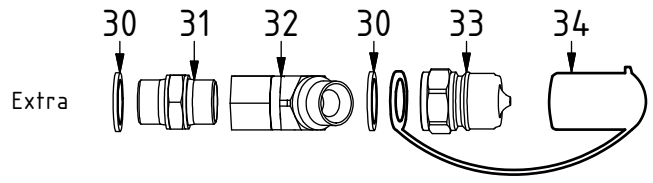

POS	DESCRIPTION	PART	QTY	COMMENTS
12	Washer GBR04 1/4	710702	17	QTY: 4 part of integrated grab
18	Adapter 1260-04-04 (1/4")	710240	1	
19	Adapter 403-04-06 (1/4"-3/8")	712224	2	
24	Hose Lock Short	7000056	1	
25	Hose Lock Long	7000096	1	
26	Banjo bolt 4451-04 (1/4")	710271	3	
27	Hose Grab Long	7000307	2	
28	Hose Grab Short	7000306	2	
29	Adapter 138-04-29 (1/4")	710135	4	Part of integrated grab
30	Washer GBR12 3/4	710706	4	
31	Adapter 136-12-12 (3/4")	710126	2	
32	Adapter 45-12-12 45° (3/4")	712217	2	
33	Quick coupling 3/4"	790193	2	
34	Dust protection 3/4"	790195	2