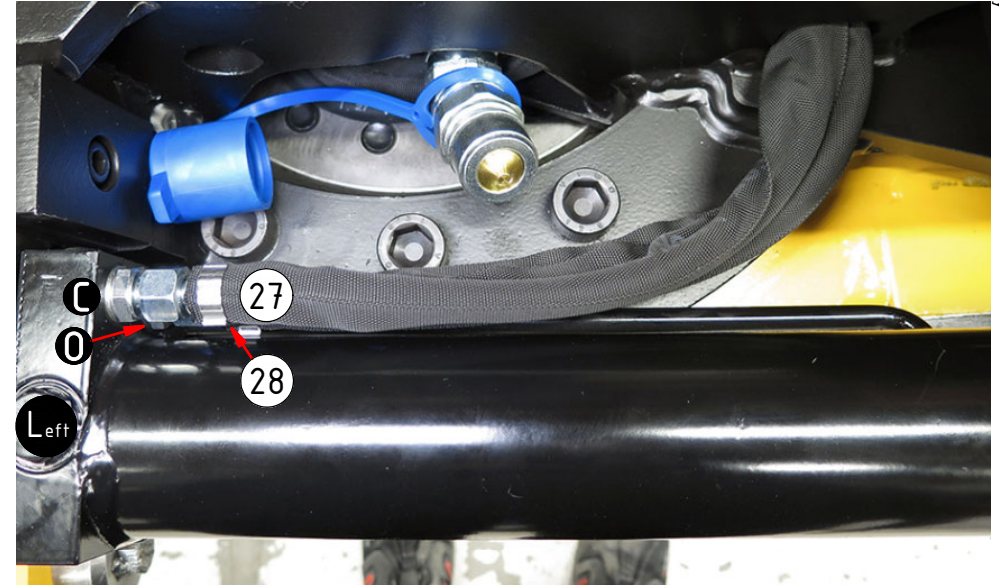

POS	DESCRIPTION	PART	QTY	COMMENTS
24	Hose Lock Short	7000056	1	
25	Hose Lock Long	7000096	1	
27	Hose Grab Long	7000307	2	
28	Hose Grab Short	7000306	2	

POS in order of assembly