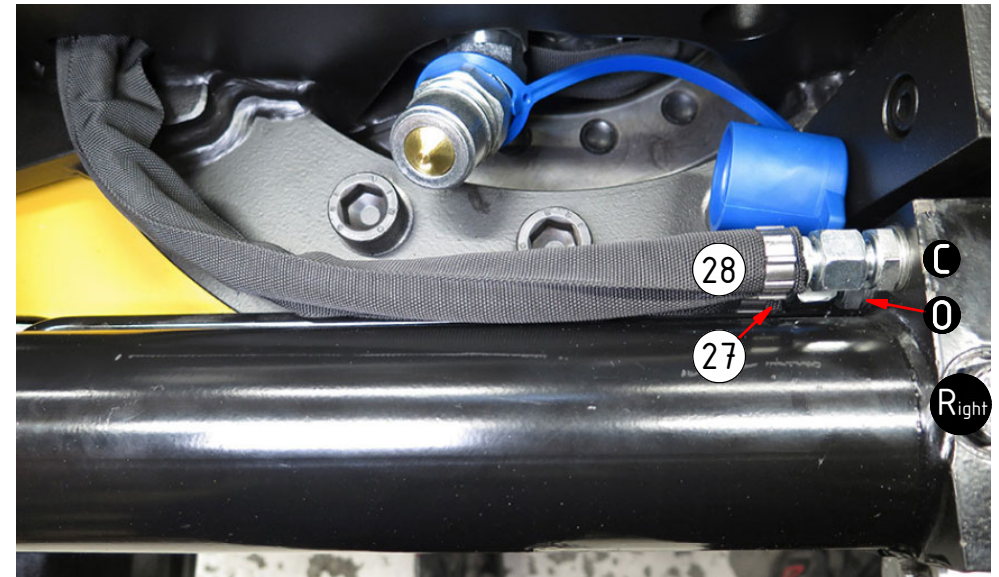

POS	DESCRIPTION	PART	QTY	COMMENTS
24	Hose Lock Short	7000056	1	
25	Hose Lock Long	7000096	1	
27	Hose Grab Long	7000307	2	
28	Hose Grab Short	7000306	2	

POS in order of assembly