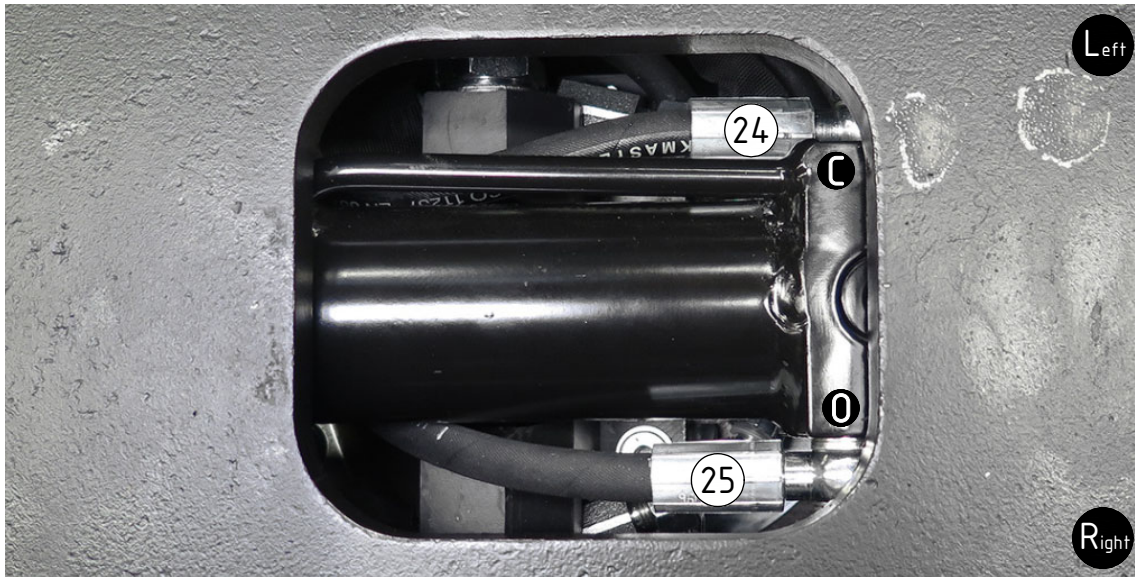

POS	DESCRIPTION	PART	QTY	COMMENTS
24	Hose Lock Short	7000056	1	
25	Hose Lock Long	7000096	1	
27	Hose Grab Long	7000307	2	
28	Hose Grab Short	7000306	2	

POS in order of assembly