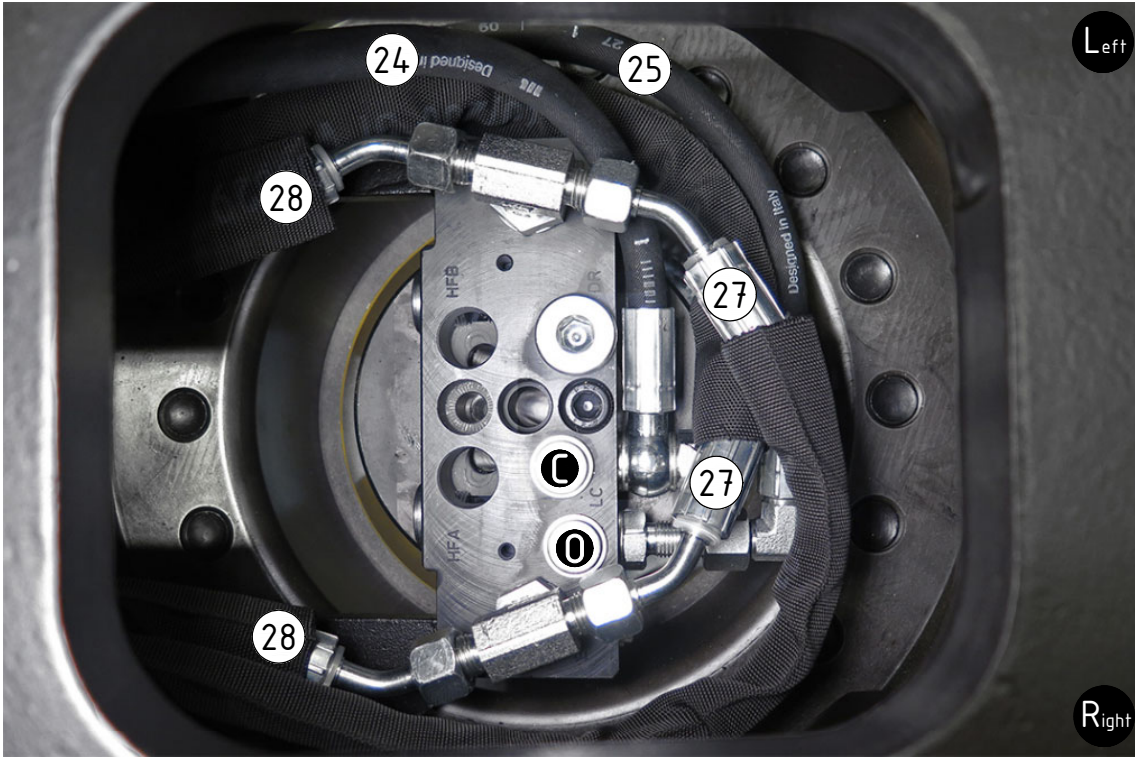

POS	DESCRIPTION	PART	QTY	COMMENTS
24	Hose Lock Short	7000056	1	
25	Hose Lock Long	7000096	1	
27	Hose Grab Long	7000307	2	
28	Hose Grab Short	7000306	2	

POS in order of assembly