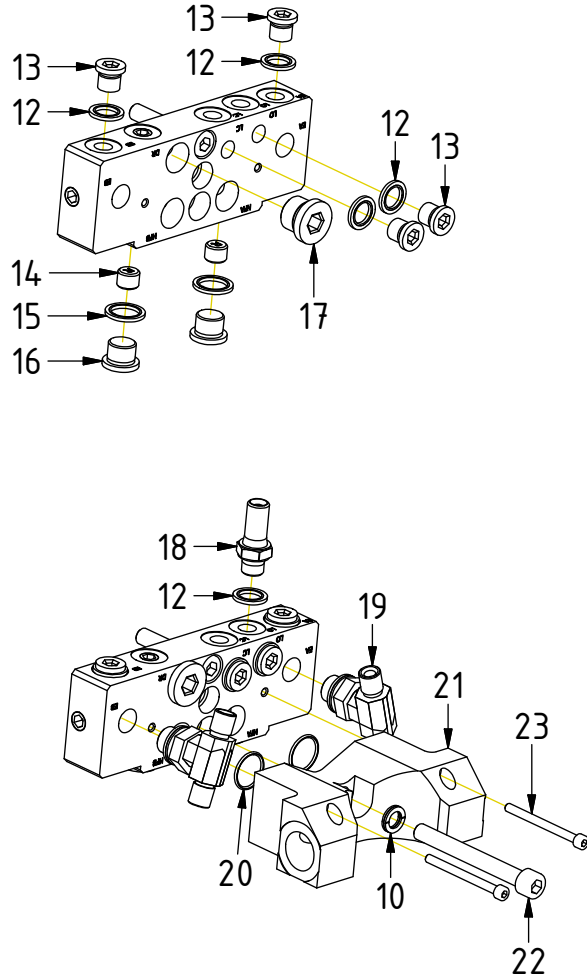

## Document changes:

Date:	Change:	Rev. after change:
2024-05-29	New plug with washer for connection block.	A
2018-08-08	New document.	-

*Readers note:* Indicates instruction. Represents Hose.

Dashed lines for overview, mounts  
on other pages/assemblies.

POS	DESCRIPTION	PART	QTY	COMMENTS
1	Grease the ring			
2	O-ring 479,3x5,7	7000310	1	
3	Feather Key	650103	4	
4	Screw MC6S M20x130 12.9	610560	12	Torque: 649Nm
5	Torque tighten frame to hitch			
6	O-ring 15,6x1,78	712422	2	Part of rotator frame
7	O-ring 12,42x1,78	710973	4	Part of rotator frame
8	O-ring 6,07x1,78	710912	1	Part of rotator frame
9	Connection block ECHF	1028391	1	Part of rotator frame
10	Washer NL 10mm	611041	6	Part of rotator frame
11	Screw MC6S M10x50 12.9 ZFSHL	611515	1	Part of rotator frame

POS in order of assembly

POS	DESCRIPTION	PART	QTY	COMMENTS
10	Washer NL 10mm	611041	6	Part of rotator frame
12	Washer GBR04 1/4	710702	17	QTY: 4 part of integrated grab
13	Plug 153-04 (1/4")	711505	4	
14	Pipe plug 1/4"	711508	4	Loxreal 58-12
15	Washer GBR06 3/8	710703	2	
16	DIN 908 - G 0,375 A	7001657	2	
17	Plug 70125-08 (1/2")	711500	1	
18	Adapter 1260-04-04 (1/4")	710240	1	
19	Adapter 403-04-06 (1/4"-3/8")	712224	2	
20	O-ring NBR 70	710974	2	
21	Connection 3/4" ECHF S1	1031024	1	
22	Screw MC6S M10x90 12.9 ZFSL	6000153	1	
23	Screw MC6S M5x60 12.9	610409	2	

POS	DESCRIPTION	PART	QTY	COMMENTS
12	Washer GBR04 1/4	710702	17	QTY: 4 part of integrated grab
18	Adapter 1260-04-04 (1/4")	710240	1	
19	Adapter 403-04-06 (1/4"-3/8")	712224	2	
24	Hose Lock Short	7000056	1	
25	Hose Lock Long	7000096	1	
26	Banjo bolt 4451-04 (1/4")	710271	3	
27	Hose Grab Long	7000307	2	
28	Hose Grab Short	7000306	2	
29	Adapter 138-04-29 (1/4")	710135	4	Part of integrated grab
30	Washer GBR12 3/4	710706	4	
31	Adapter 136-12-12 (3/4")	710126	2	
32	Adapter 45-12-12 45° (3/4")	712217	2	
33	Quick coupling 3/4"	790193	2	
34	Dust protection 3/4"	790195	2	