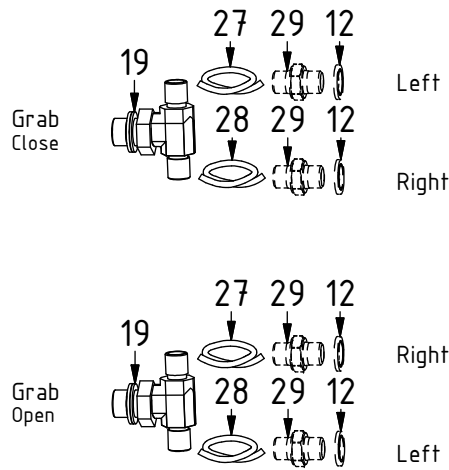

## Document changes:

Date:	Change:	Rev. after change:
2024-05-29	New plug with washer for connection block.	A
2018-08-08	New document.	-

*Readers note:* Indicates instruction. Represents Hose.

Dashed lines for overview, mounts  
on other pages/assemblies.

POS	DESCRIPTION	PART	QTY	COMMENTS
1	Grease the ring			
2	O-ring 479,3x5,7	7000310	1	
3	Feather Key	650103	4	
4	Screw MC6S M20x130 12.9	610560	12	Torque: 649Nm
5	Torque tighten frame to hitch			
6	O-ring 15,6x1,78	712422	2	Part of rotator frame
7	O-ring 12,42x1,78	710973	4	Part of rotator frame
8	O-ring 6,07x1,78	710912	1	Part of rotator frame
9	Connection block ECHF	1028391	1	Part of rotator frame
10	Washer NL 10mm	611041	6	Part of rotator frame
11	Screw MC6S M10x50 12.9 ZFSHL	611515	1	Part of rotator frame

POS in order of assembly

POS	DESCRIPTION	PART	QTY	COMMENTS
10	Washer NL 10mm	611041	6	Part of rotator frame
12	Washer GBR04 1/4	710702	17	QTY: 4 part of integrated grab
13	Plug 153-04 (1/4")	711505	4	
14	Pipe plug 1/4"	711508	4	Loxreal 58-12
15	Washer GBR06 3/8	710703	2	
16	DIN 908 - G 0,375 A	7001657	2	
17	Plug 70125-08 (1/2")	711500	1	
18	Adapter 1260-04-04 (1/4")	710240	1	
19	Adapter 403-04-06 (1/4"-3/8")	712224	2	
20	O-ring NBR 70	710974	2	
21	Connection 3/4" ECHF S1	1031024	1	
22	Screw MC6S M10x90 12.9 ZFSL	6000153	1	
23	Screw MC6S M5x60 12.9	610409	2	

POS	DESCRIPTION	PART	QTY	COMMENTS
12	Washer GBR04 1/4	710702	17	QTY: 4 part of integrated grab
18	Adapter 1260-04-04 (1/4")	710240	1	
19	Adapter 403-04-06 (1/4"-3/8")	712224	2	
24	Hose Lock Short	7000056	1	
25	Hose Lock Long	7000096	1	
26	Banjo bolt 4451-04 (1/4")	710271	3	
27	Hose Grab Long	7000307	2	
28	Hose Grab Short	7000306	2	
29	Adapter 138-04-29 (1/4")	710135	4	Part of integrated grab
30	Washer GBR12 3/4	710706	4	
31	Adapter 136-12-12 (3/4")	710126	2	
32	Adapter 45-12-12 45° (3/4")	712217	2	
33	Quick coupling 3/4"	790193	2	
34	Dust protection 3/4"	790195	2	