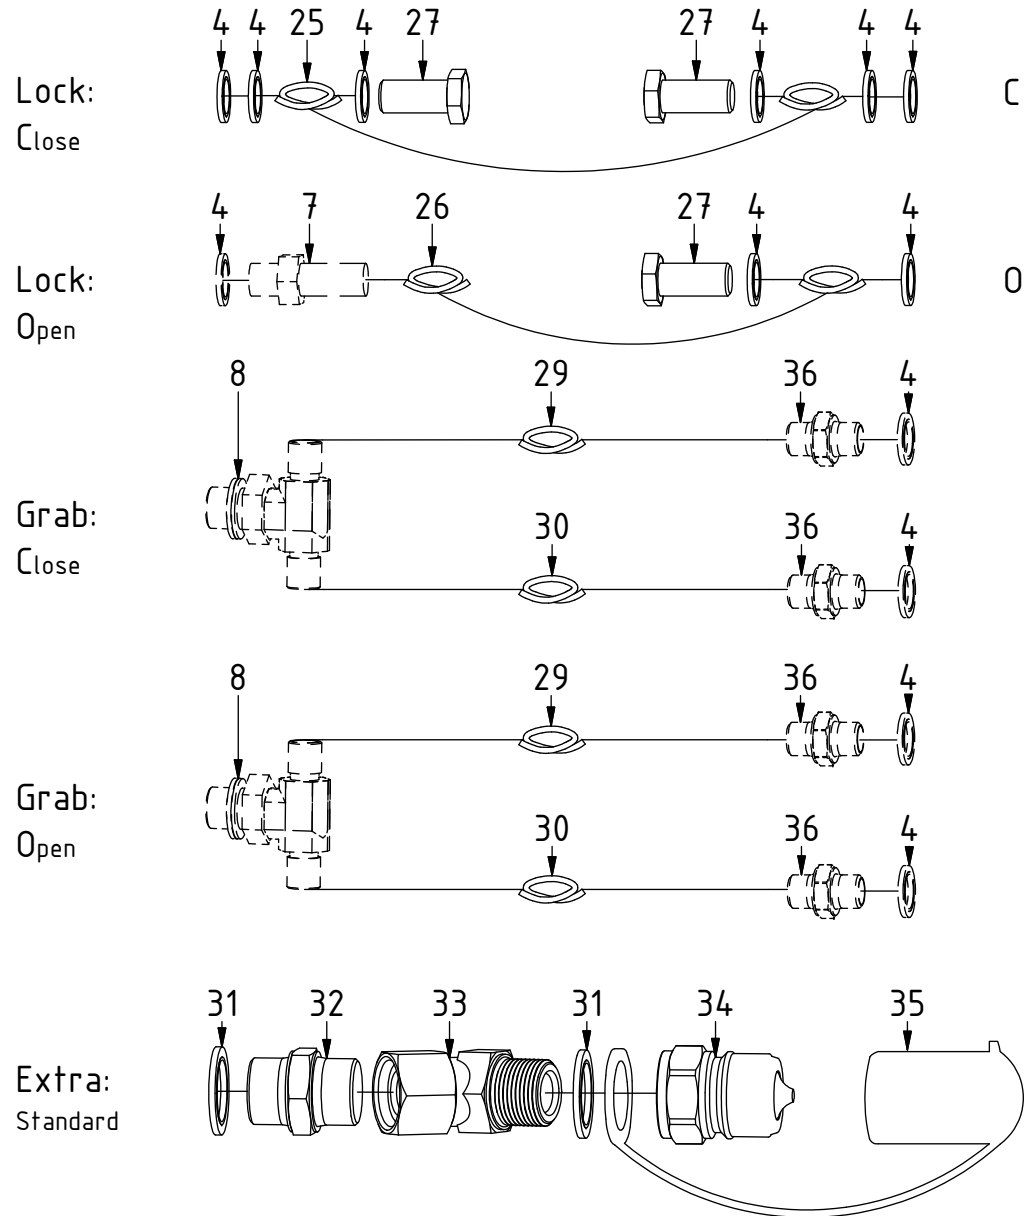

Rev.

after change:

2018-08-08 New instruction.

-

EC30 - S1 GR20 ECHF

POS	DESCRIPTION	PART	QTY	COMMENTS
1	See p.3 connection block config.			
9	Quick hitch S1GR20 EC30 ECHF Com.	1035828	1	Grab adapter included
10	Grease the ring			
11	O-ring 479,3x5,7	7000310	1	
12	Feather Key	650103	4	
13	MC6S M20x130 12.9	610560	12	Torque: 64.9Nm
14	Torque tighten quick hitch to rotator frame, twelve holes			
15	O-ring 15,6x1,78	710912	1	Part of rotator frame assembly
16	O-ring 6,07x1,78	712422	2	Part of rotator frame assembly
17	O-ring 12,42x1,78	710973	4	Part of rotator frame assembly
18	Connection block ECHF	1028391	1	Part of rotator frame assembly
19	Washer NL10	611041	2	Part of rotator frame assembly
20	Screw MC6S 10x50	610457	1	Part of rotator frame assembly
21	O-ring 20,35x1,78 70 shore	710974	2	
22	Connection block 3/4" ECHF S1	1031024	1	
23	Screw MC6S 5x60	610409	2	
24	Screw MC6S 10x90	610465	1	

EC30 - S1 GR20 ECHF

POS	DESCRIPTION	PART	QTY	COMMENTS
2	Pipe plug 1/4"	711508	2	Loctite 5400
3	Plug 3/8"	711504	2	
4	Washer GBR04 (1/4")	710702	17	QTY: 4 part of Grab adapter
5	Plug 1/4"	711505	4	
6	Plug 1/2"	711500	1	
7	Adapter 1260-04-04 (1/4")	710240	1	
8	Adapter 403-04-06 (1/4"-3/8")	712224	2	

POS in order of assembly

EC30 - S1 GR20 ECHF

POS	DESCRIPTION	PART	QTY	COMMENTS
4	Washer GBR04 (1/4")	710702	17	QTY: 4 part of Grab adapter
7	Adapter 1260-04-04 (1/4")	710240	1	
8	Adapter 403-04-06 (1/4"-3/8")	712224	2	
25	Hose Lock Short	7000056	1	
26	Hose Lock Long	7000096	1	
27	Banjobolt 4451-04 (1/4")	710271	3	
28	Hose kit - Grab	7000294	1	(POS.29-30 included)
29	Hose Grab Long	7000307	2	
30	Hose Grab Short	7000306	2	
31	Washer GBR12 (3/4")	710706	4	
32	Adapter 136-12-12 (3/4")	710126	2	
33	Adapter 45-12-12 45° (3/4")	712217	2	
34	Quick coupling 3/4"	790193	2	
35	Dust protection 3/4"	790195	2	
36	Adapter 138-04-29 (1/4")	710135	4	Part of Grab adapter