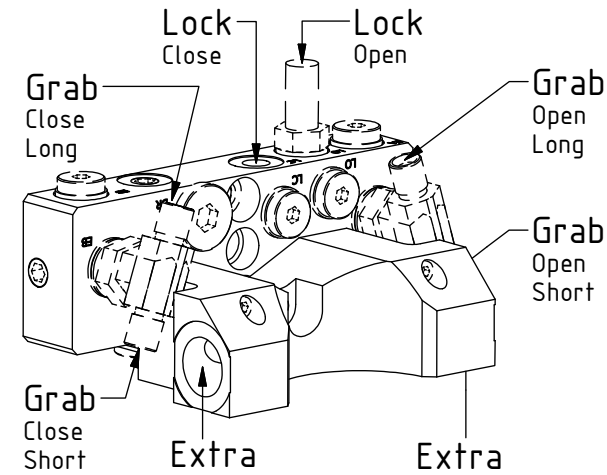

Rev.

after change:

2018-08-08 New instruction.

-

EC30 - S1 GR20 ECHF

POS	DESCRIPTION	PART	QTY	COMMENTS
1	See p.3 connection block config.			
9	Quick hitch S1GR20 EC30 ECHF Com.	1035828	1	Grab adapter included
10	Grease the ring			
11	O-ring 479,3x5,7	7000310	1	
12	Feather Key	650103	4	
13	MC6S M20x130 12.9	610560	12	Torque: 64.9Nm
14	Torque tighten quick hitch to rotator frame, twelve holes			
15	O-ring 15,6x1,78	710912	1	Part of rotator frame assembly
16	O-ring 6,07x1,78	712422	2	Part of rotator frame assembly
17	O-ring 12,42x1,78	710973	4	Part of rotator frame assembly
18	Connection block ECHF	1028391	1	Part of rotator frame assembly
19	Washer NL10	611041	2	Part of rotator frame assembly
20	Screw MC6S 10x50	610457	1	Part of rotator frame assembly
21	O-ring 20,35x1,78 70 shore	710974	2	
22	Connection block 3/4" ECHF S1	1031024	1	
23	Screw MC6S 5x60	610409	2	
24	Screw MC6S 10x90	610465	1	

EC30 - S1 GR20 ECHF

POS	DESCRIPTION	PART	QTY	COMMENTS
2	Pipe plug 1/4"	711508	2	Loctite 5400
3	Plug 3/8"	711504	2	
4	Washer GBR04 (1/4")	710702	17	QTY: 4 part of Grab adapter
5	Plug 1/4"	711505	4	
6	Plug 1/2"	711500	1	
7	Adapter 1260-04-04 (1/4")	710240	1	
8	Adapter 403-04-06 (1/4"-3/8")	712224	2	

POS in order of assembly

EC30 - S1 GR20 ECHF

POS	DESCRIPTION	PART	QTY	COMMENTS
4	Washer GBR04 (1/4")	710702	17	QTY: 4 part of Grab adapter
7	Adapter 1260-04-04 (1/4")	710240	1	
8	Adapter 403-04-06 (1/4"-3/8")	712224	2	
25	Hose Lock Short	7000056	1	
26	Hose Lock Long	7000096	1	
27	Banjobolt 4451-04 (1/4")	710271	3	
28	Hose kit - Grab	7000294	1	(POS.29-30 included)
29	Hose Grab Long	7000307	2	
30	Hose Grab Short	7000306	2	
31	Washer GBR12 (3/4")	710706	4	
32	Adapter 136-12-12 (3/4")	710126	2	
33	Adapter 45-12-12 45° (3/4")	712217	2	
34	Quick coupling 3/4"	790193	2	
35	Dust protection 3/4"	790195	2	
36	Adapter 138-04-29 (1/4")	710135	4	Part of Grab adapter