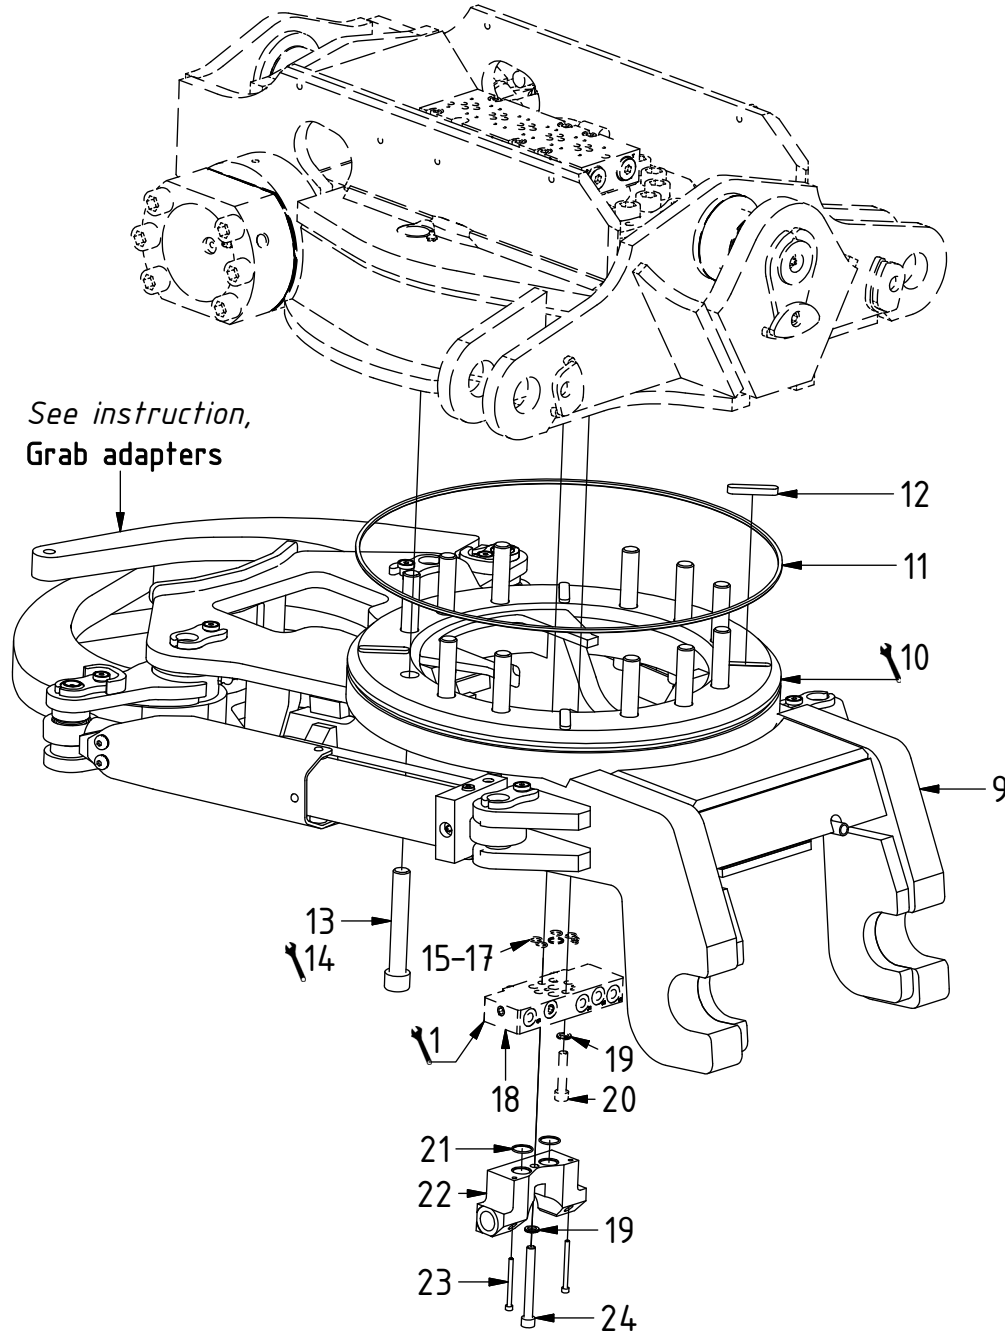

EC30 - S1 GR20 ECHF

COVERSHEET

Planned document changes:

Briefly:

Plug POS.3 replaced by plug 7001657 used with 3/8" Tredo.

Document changes:

Date:

Change:

Rev.

after change:

2018-08-08 New instruction.

-

EC30 - S1 GR20 ECHF

POS	DESCRIPTION	PART	QTY	COMMENTS
1	See p.3 connection block config.			
9	Quick hitch S1GR20 EC30 ECHF Com.	1035828	1	Grab adapter included
10	Grease the ring			
11	O-ring 479,3x5,7	7000310	1	
12	Feather Key	650103	4	
13	MC6S M20x130 12.9	610560	12	Torque: 64.9Nm
14	Torque tighten quick hitch to rotator frame, twelve holes			
15	O-ring 15,6x1,78	710912	1	Part of rotator frame assembly
16	O-ring 6,07x1,78	712422	2	Part of rotator frame assembly
17	O-ring 12,42x1,78	710973	4	Part of rotator frame assembly
18	Connection block ECHF	1028391	1	Part of rotator frame assembly
19	Washer NL10	611041	2	Part of rotator frame assembly
20	Screw MC6S 10x50	610457	1	Part of rotator frame assembly
21	O-ring 20,35x1,78 70 shore	710974	2	
22	Connection block 3/4" ECHF S1	1031024	1	
23	Screw MC6S 5x60	610409	2	
24	Screw MC6S 10x90	610465	1	

EC30 - S1 GR20 ECHF

POS	DESCRIPTION	PART	QTY	COMMENTS
2	Pipe plug 1/4"	711508	2	Loctite 5400
3	Plug 3/8"	711504	2	
4	Washer GBR04 (1/4")	710702	17	QTY: 4 part of Grab adapter
5	Plug 1/4"	711505	4	
6	Plug 1/2"	711500	1	
7	Adapter 1260-04-04 (1/4")	710240	1	
8	Adapter 403-04-06 (1/4"-3/8")	712224	2	