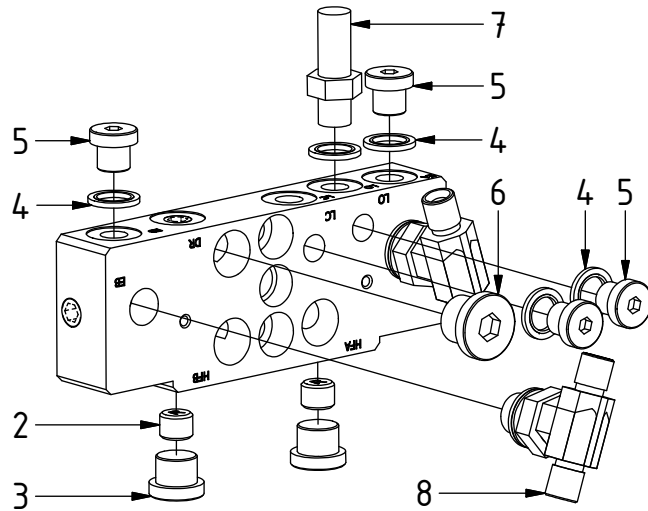

Rev.

after change:

2018-08-08 New instruction.

-

EC30 - S1 GR20 ECHF

POS	DESCRIPTION	PART	QTY	COMMENTS
1	See p.3 connection block config.			
9	Quick hitch S1GR20 EC30 ECHF Com.	1035828	1	Grab adapter included
10	Grease the ring			
11	O-ring 479,3x5,7	7000310	1	
12	Feather Key	650103	4	
13	MC6S M20x130 12.9	610560	12	Torque: 64.9Nm
14	Torque tighten quick hitch to rotator frame, twelve holes			
15	O-ring 15,6x1,78	710912	1	Part of rotator frame assembly
16	O-ring 6,07x1,78	712422	2	Part of rotator frame assembly
17	O-ring 12,42x1,78	710973	4	Part of rotator frame assembly
18	Connection block ECHF	1028391	1	Part of rotator frame assembly
19	Washer NL10	611041	2	Part of rotator frame assembly
20	Screw MC6S 10x50	610457	1	Part of rotator frame assembly
21	O-ring 20,35x1,78 70 shore	710974	2	
22	Connection block 3/4" ECHF S1	1031024	1	
23	Screw MC6S 5x60	610409	2	
24	Screw MC6S 10x90	610465	1	

EC30 - S1 GR20 ECHF

POS	DESCRIPTION	PART	QTY	COMMENTS
2	Pipe plug 1/4"	711508	2	Loctite 5400
3	Plug 3/8"	711504	2	
4	Washer GBR04 (1/4")	710702	17	QTY: 4 part of Grab adapter
5	Plug 1/4"	711505	4	
6	Plug 1/2"	711500	1	
7	Adapter 1260-04-04 (1/4")	710240	1	
8	Adapter 403-04-06 (1/4"-3/8")	712224	2	

POS in order of assembly

EC30 - S1 GR20 ECHF

POS	DESCRIPTION	PART	QTY	COMMENTS
4	Washer GBR04 (1/4")	710702	17	QTY: 4 part of Grab adapter
7	Adapter 1260-04-04 (1/4")	710240	1	
8	Adapter 403-04-06 (1/4"-3/8")	712224	2	
25	Hose Lock Short	7000056	1	
26	Hose Lock Long	7000096	1	
27	Banjobolt 4451-04 (1/4")	710271	3	
28	Hose kit - Grab	7000294	1	(POS.29-30 included)
29	Hose Grab Long	7000307	2	
30	Hose Grab Short	7000306	2	
31	Washer GBR12 (3/4")	710706	4	
32	Adapter 136-12-12 (3/4")	710126	2	
33	Adapter 45-12-12 45° (3/4")	712217	2	
34	Quick coupling 3/4"	790193	2	
35	Dust protection 3/4"	790195	2	
36	Adapter 138-04-29 (1/4")	710135	4	Part of Grab adapter