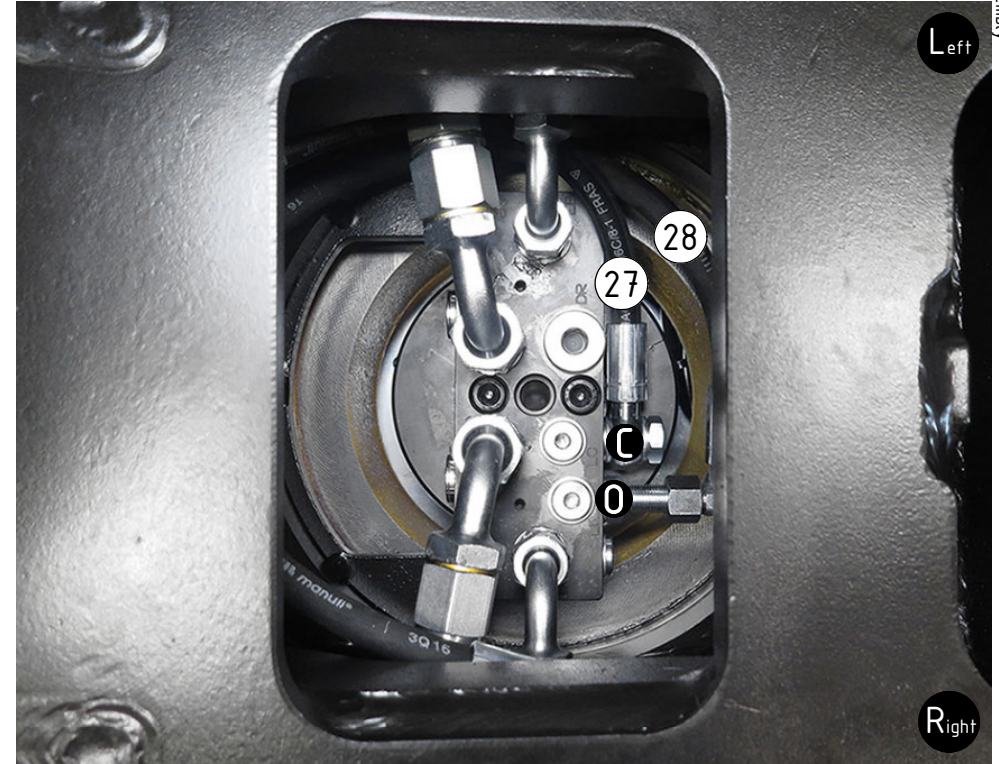

Readers note:

 Indicates instruction.

 Represents Hose.

Dashed lines for overview, mounts
on other pages/assemblies.

POS	DESCRIPTION	PART	QTY	COMMENTS
1	Quick hitch S1 EC30 ECHF	1035832	1	
2	Grease the ring			
3	O-ring 479,3x5,7	7000310	1	
4	Feather Key	650103	4	
5	Screw MC6S M20x130 12.9	610560	12	Torque: 649Nm
6	Torque tighten frame to hitch			
7	O-ring 15,6x1,78	712422	2	Part of rotator frame
8	O-ring 12,42x1,78	710973	4	Part of rotator frame
9	O-ring 6,07x1,78	710912	1	Part of rotator frame
10	Connection block ECHF	1028391	1	Part of rotator frame
11	Washer NL 10mm	611041	2	Part of rotator frame
12	Screw MC6S M10x50 12.9 ZFSHL	611515	1	Part of rotator frame QTY: 2 for Dbl.Extra

POS in order of assembly

POS	DESCRIPTION	PART	QTY	COMMENTS
13	Washer GBR04 1/4	710702	13	
15	Washer GBR06 3/8	710703	8	
19	Adapter 1260-04-04 (1/4")	710240	1	
24	Adapter 136-06-06 (3/8")	710106	2	
25	Washer GBR08 1/2	710704	8	
26	Adapter 135-08-12 (1/2"-3/4")	710109	2	
27	Hose Lock Short	7000056	1	
28	Hose Lock Long	7000096	1	
29	Banjo bolt 4451-04 (1/4")	710271	3	
30	Washer GBR12 3/4	710706	4	
31	Adapter 136-12-12 (3/4")	710126	2	
32	Adapter 45-12-12 45° (3/4")	712217	2	
33	Quick coupling 3/4"	790193	2	
34	Dust Protection 3/4"	790195	2	
35	Plug 70125-12 (3/4")	711532	2	For "Without Extra"
36	Adapter 488-08-08 90° (1/2")	712209	2	
37	Adapter 236-08-08	710132	4	
38	Quick coupling 1/2"	790115	2	
39	Dust Protection 1/2"	790121	2	
40	Adapter 488-06-06 90° (3/8")	710165	2	
41	Adapter 236-06-06	710131	2	
42	Quick coupling 3/8"	790113	2	
43	Dust Protection 3/8"	790120	2	

POS in order of assembly

Standard:

Dbl.Extra:

POS	DESCRIPTION	PART	QTY	COMMENTS
27	Hose Lock Short	7000056	1	
28	Hose Lock Long	7000096	1	

Standard

Dbl.Extra

POS in order of assembly