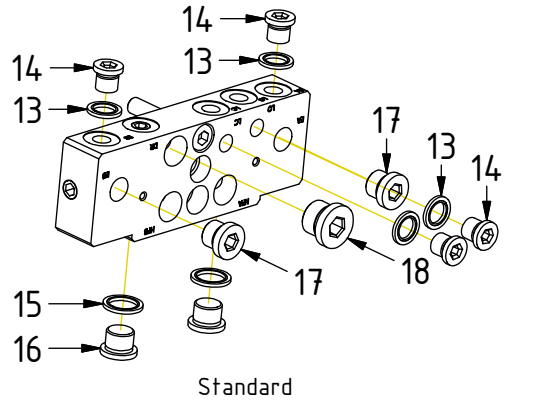

Readers note:

 Indicates instruction.

 Represents Hose.

Dashed lines for overview, mounts
on other pages/assemblies.

POS	DESCRIPTION	PART	QTY	COMMENTS
1	Quick hitch S1 EC30 ECHF	1035832	1	
2	Grease the ring			
3	O-ring 479,3x5,7	7000310	1	
4	Feather Key	650103	4	
5	Screw MC6S M20x130 12.9	610560	12	Torque: 649Nm
6	Torque tighten frame to hitch			
7	O-ring 15,6x1,78	712422	2	Part of rotator frame
8	O-ring 12,42x1,78	710973	4	Part of rotator frame
9	O-ring 6,07x1,78	710912	1	Part of rotator frame
10	Connection block ECHF	1028391	1	Part of rotator frame
11	Washer NL 10mm	611041	2	Part of rotator frame
12	Screw MC6S M10x50 12.9 ZFSHL	611515	1	Part of rotator frame QTY: 2 for Dbl.Extra

POS in order of assembly

POS	DESCRIPTION	PART	QTY	COMMENTS
13	Washer GBR04 1/4	710702	13	
14	Plug 153-04 (1/4")	711505	4	
15	Washer GBR06 3/8	710703	8	
16	DIN 908 - G 0,375 A	7001657	2	
17	Plug 70125-06 (3/8")	711504	2	
18	Plug 70125-08 (1/2")	711500	1	
19	Adapter 1260-04-04 (1/4")	710240	1	
20	O-ring NBR 70	710974	2	
21	Connection 3/4" ECHF S1	1031024	1	
22	Screw MC6S M10x90 12.9 ZFSHL	6000153	1	
23	Screw MC6S M5x60 12.9	610409	2	
24	Adapter 136-06-06 (3/8")	710106	2	
25	Washer GBR08 1/2	710704	8	
26	Adapter 135-08-12 (1/2"-3/4")	710109	2	