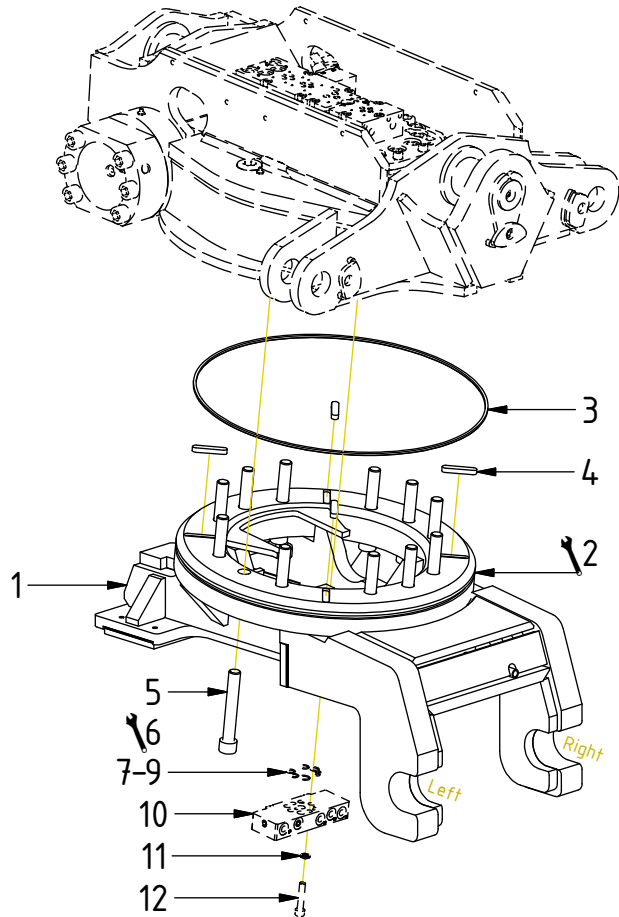

Readers note:

 Indicates instruction.

 Represents Hose.

Dashed lines for overview, mounts
on other pages/assemblies.

POS	DESCRIPTION	PART	QTY	COMMENTS
1	Quick hitch S1 EC30 ECHF	1035832	1	
2	Grease the ring			
3	O-ring 479,3x5,7	7000310	1	
4	Feather Key	650103	4	
5	Screw MC6S M20x130 12.9	610560	12	Torque: 649Nm
6	Torque tighten frame to hitch			
7	O-ring 15,6x1,78	712422	2	Part of rotator frame
8	O-ring 12,42x1,78	710973	4	Part of rotator frame
9	O-ring 6,07x1,78	710912	1	Part of rotator frame
10	Connection block ECHF	1028391	1	Part of rotator frame
11	Washer NL 10mm	611041	2	Part of rotator frame
12	Screw MC6S M10x50 12.9 ZFSHL	611515	1	Part of rotator frame QTY: 2 for Dbl.Extra

POS in order of assembly

POS	DESCRIPTION	PART	QTY	COMMENTS
13	Washer GBR04 1/4	710702	13	
14	Plug 153-04 (1/4")	711505	4	
15	Washer GBR06 3/8	710703	8	
16	DIN 908 - G 0,375 A	7001657	2	
17	Plug 70125-06 (3/8")	711504	2	
18	Plug 70125-08 (1/2")	711500	1	
19	Adapter 1260-04-04 (1/4")	710240	1	
20	O-ring NBR 70	710974	2	
21	Connection 3/4" ECHF S1	1031024	1	
22	Screw MC6S M10x90 12.9 ZFSHL	6000153	1	
23	Screw MC6S M5x60 12.9	610409	2	
24	Adapter 136-06-06 (3/8")	710106	2	
25	Washer GBR08 1/2	710704	8	
26	Adapter 135-08-12 (1/2"-3/4")	710109	2	

POS in order of assembly

Standard:

Dbl.Extra:

POS	DESCRIPTION	PART	QTY	COMMENTS
27	Hose Lock Short	7000056	1	
28	Hose Lock Long	7000096	1	

Standard

Dbl.Extra

POS in order of assembly