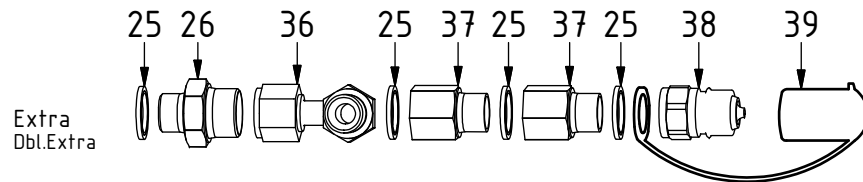

POS	DESCRIPTION	PART	QTY	COMMENTS
13	Washer GBR04 1/4	710702	13	
15	Washer GBR06 3/8	710703	8	
19	Adapter 1260-04-04 (1/4")	710240	1	
24	Adapter 136-06-06 (3/8")	710106	2	
25	Washer GBR08 1/2	710704	8	
26	Adapter 135-08-12 (1/2"-3/4")	710109	2	
27	Hose Lock Short	7000056	1	
28	Hose Lock Long	7000096	1	
29	Banjo bolt 4451-04 (1/4")	710271	3	
30	Washer GBR12 3/4	710706	4	
31	Adapter 136-12-12 (3/4")	710126	2	
32	Adapter 45-12-12 45° (3/4")	712217	2	
33	Quick coupling 3/4"	790193	2	
34	Dust Protection 3/4"	790195	2	
35	Plug 70125-12 (3/4")	711532	2	For "Without Extra"
36	Adapter 488-08-08 90° (1/2")	712209	2	
37	Adapter 236-08-08	710132	4	
38	Quick coupling 1/2"	790115	2	
39	Dust Protection 1/2"	790121	2	
40	Adapter 488-06-06 90° (3/8")	710165	2	
41	Adapter 236-06-06	710131	2	
42	Quick coupling 3/8"	790113	2	
43	Dust Protection 3/8"	790120	2	

POS in order of assembly