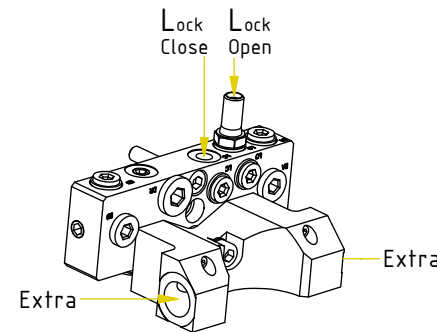

Standard:

Dbl.Extra: