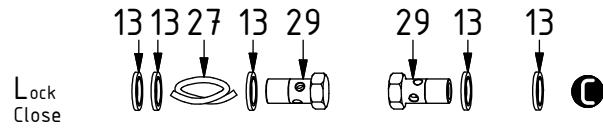

POS	DESCRIPTION	PART	QTY	COMMENTS
13	Washer GBR04 1/4	710702	13	
15	Washer GBR06 3/8	710703	8	
19	Adapter 1260-04-04 (1/4")	710240	1	
24	Adapter 136-06-06 (3/8")	710106	2	
25	Washer GBR08 1/2	710704	8	
26	Adapter 135-08-12 (1/2"-3/4")	710109	2	
27	Hose Lock Short	7000056	1	
28	Hose Lock Long	7000096	1	
29	Banjo bolt 4451-04 (1/4")	710271	3	
30	Washer GBR12 3/4	710706	4	
31	Adapter 136-12-12 (3/4")	710126	2	
32	Adapter 45-12-12 45° (3/4")	712217	2	
33	Quick coupling 3/4"	790193	2	
34	Dust Protection 3/4"	790195	2	
35	Plug 70125-12 (3/4")	711532	2	For "Without Extra"
36	Adapter 488-08-08 90° (1/2")	712209	2	
37	Adapter 236-08-08	710132	4	
38	Quick coupling 1/2"	790115	2	
39	Dust Protection 1/2"	790121	2	
40	Adapter 488-06-06 90° (3/8")	710165	2	
41	Adapter 236-06-06	710131	2	
42	Quick coupling 3/8"	790113	2	
43	Dust Protection 3/8"	790120	2	

POS in order of assembly