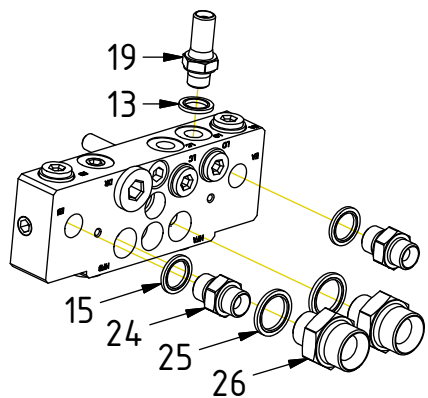

Readers note:

 Indicates instruction.

 Represents Hose.

Dashed lines for overview, mounts
on other pages/assemblies.

POS	DESCRIPTION	PART	QTY	COMMENTS
1	Quick hitch S1 EC30 ECHF	1035832	1	
2	Grease the ring			
3	O-ring 479,3x5,7	7000310	1	
4	Feather Key	650103	4	
5	Screw MC6S M20x130 12.9	610560	12	Torque: 649Nm
6	Torque tighten frame to hitch			
7	O-ring 15,6x1,78	712422	2	Part of rotator frame
8	O-ring 12,42x1,78	710973	4	Part of rotator frame
9	O-ring 6,07x1,78	710912	1	Part of rotator frame
10	Connection block ECHF	1028391	1	Part of rotator frame
11	Washer NL 10mm	611041	2	Part of rotator frame
12	Screw MC6S M10x50 12.9 ZFSHL	611515	1	Part of rotator frame QTY: 2 for Dbl.Extra

POS in order of assembly

POS	DESCRIPTION	PART	QTY	COMMENTS
13	Washer GBR04 1/4	710702	13	
14	Plug 153-04 (1/4")	711505	4	
15	Washer GBR06 3/8	710703	8	
16	DIN 908 - G 0,375 A	7001657	2	
17	Plug 70125-06 (3/8")	711504	2	
18	Plug 70125-08 (1/2")	711500	1	
19	Adapter 1260-04-04 (1/4")	710240	1	
20	O-ring NBR 70	710974	2	
21	Connection 3/4" ECHF S1	1031024	1	
22	Screw MC6S M10x90 12.9 ZFSHL	6000153	1	
23	Screw MC6S M5x60 12.9	610409	2	
24	Adapter 136-06-06 (3/8")	710106	2	
25	Washer GBR08 1/2	710704	8	
26	Adapter 135-08-12 (1/2"-3/4")	710109	2	