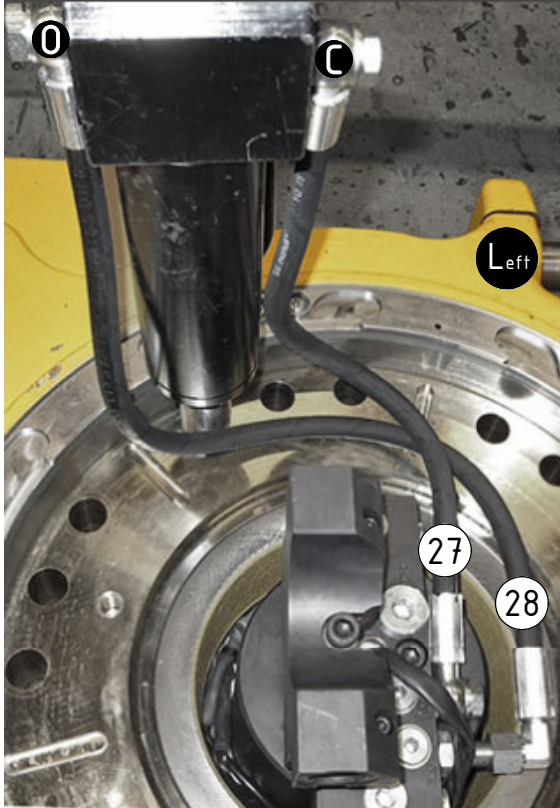

Readers note:

 Indicates instruction.

 Represents Hose.

Dashed lines for overview, mounts
on other pages/assemblies.

POS	DESCRIPTION	PART	QTY	COMMENTS
1	Quick hitch S1 EC30 ECHF	1035832	1	
2	Grease the ring			
3	O-ring 479,3x5,7	7000310	1	
4	Feather Key	650103	4	
5	Screw MC6S M20x130 12.9	610560	12	Torque: 649Nm
6	Torque tighten frame to hitch			
7	O-ring 15,6x1,78	712422	2	Part of rotator frame
8	O-ring 12,42x1,78	710973	4	Part of rotator frame
9	O-ring 6,07x1,78	710912	1	Part of rotator frame
10	Connection block ECHF	1028391	1	Part of rotator frame
11	Washer NL 10mm	611041	2	Part of rotator frame
12	Screw MC6S M10x50 12.9 ZFSHL	611515	1	Part of rotator frame QTY: 2 for Dbl.Extra

POS in order of assembly

POS	DESCRIPTION	PART	QTY	COMMENTS
13	Washer GBR04 1/4	710702	13	
15	Washer GBR06 3/8	710703	8	
19	Adapter 1260-04-04 (1/4")	710240	1	
24	Adapter 136-06-06 (3/8")	710106	2	
25	Washer GBR08 1/2	710704	8	
26	Adapter 135-08-12 (1/2"-3/4")	710109	2	
27	Hose Lock Short	7000056	1	
28	Hose Lock Long	7000096	1	
29	Banjo bolt 4451-04 (1/4")	710271	3	
30	Washer GBR12 3/4	710706	4	
31	Adapter 136-12-12 (3/4")	710126	2	
32	Adapter 45-12-12 45° (3/4")	712217	2	
33	Quick coupling 3/4"	790193	2	
34	Dust Protection 3/4"	790195	2	
35	Plug 70125-12 (3/4")	711532	2	For "Without Extra"
36	Adapter 488-08-08 90° (1/2")	712209	2	
37	Adapter 236-08-08	710132	4	
38	Quick coupling 1/2"	790115	2	
39	Dust Protection 1/2"	790121	2	
40	Adapter 488-06-06 90° (3/8")	710165	2	
41	Adapter 236-06-06	710131	2	
42	Quick coupling 3/8"	790113	2	
43	Dust Protection 3/8"	790120	2	

POS in order of assembly

Standard:

Dbl.Extra:

POS	DESCRIPTION	PART	QTY	COMMENTS
27	Hose Lock Short	7000056	1	
28	Hose Lock Long	7000096	1	

Standard

Dbl.Extra

POS in order of assembly