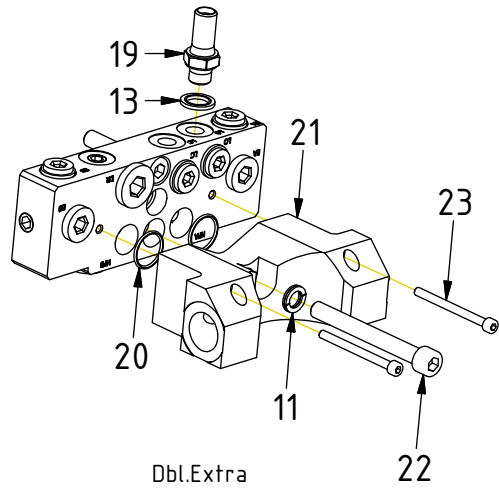

Readers note:

 Indicates instruction.

 Represents Hose.

Dashed lines for overview, mounts
on other pages/assemblies.

POS	DESCRIPTION	PART	QTY	COMMENTS
1	Quick hitch S1 EC30 ECHF	1035832	1	
2	Grease the ring			
3	O-ring 479,3x5,7	7000310	1	
4	Feather Key	650103	4	
5	Screw MC6S M20x130 12.9	610560	12	Torque: 649Nm
6	Torque tighten frame to hitch			
7	O-ring 15,6x1,78	712422	2	Part of rotator frame
8	O-ring 12,42x1,78	710973	4	Part of rotator frame
9	O-ring 6,07x1,78	710912	1	Part of rotator frame
10	Connection block ECHF	1028391	1	Part of rotator frame
11	Washer NL 10mm	611041	2	Part of rotator frame
12	Screw MC6S M10x50 12.9 ZFSHL	611515	1	Part of rotator frame QTY: 2 for Dbl.Extra

POS in order of assembly

POS	DESCRIPTION	PART	QTY	COMMENTS
13	Washer GBR04 1/4	710702	13	
14	Plug 153-04 (1/4")	711505	4	
15	Washer GBR06 3/8	710703	8	
16	DIN 908 - G 0,375 A	7001657	2	
17	Plug 70125-06 (3/8")	711504	2	
18	Plug 70125-08 (1/2")	711500	1	
19	Adapter 1260-04-04 (1/4")	710240	1	
20	O-ring NBR 70	710974	2	
21	Connection 3/4" ECHF S1	1031024	1	
22	Screw MC6S M10x90 12.9 ZFSHL	6000153	1	
23	Screw MC6S M5x60 12.9	610409	2	
24	Adapter 136-06-06 (3/8")	710106	2	
25	Washer GBR08 1/2	710704	8	
26	Adapter 135-08-12 (1/2"-3/4")	710109	2	