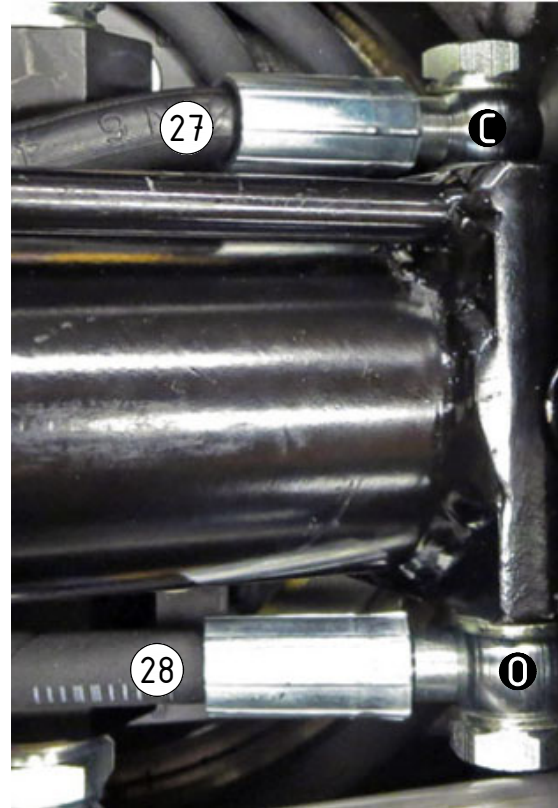

Readers note:

 Indicates instruction.

 Represents Hose.

Dashed lines for overview, mounts
on other pages/assemblies.

POS	DESCRIPTION	PART	QTY	COMMENTS
1	Quick hitch S1 EC30 ECHF	1035832	1	
2	Grease the ring			
3	O-ring 479,3x5,7	7000310	1	
4	Feather Key	650103	4	
5	Screw MC6S M20x130 12.9	610560	12	Torque: 649Nm
6	Torque tighten frame to hitch			
7	O-ring 15,6x1,78	712422	2	Part of rotator frame
8	O-ring 12,42x1,78	710973	4	Part of rotator frame
9	O-ring 6,07x1,78	710912	1	Part of rotator frame
10	Connection block ECHF	1028391	1	Part of rotator frame
11	Washer NL 10mm	611041	2	Part of rotator frame
12	Screw MC6S M10x50 12.9 ZFSHL	611515	1	Part of rotator frame QTY: 2 for Dbl.Extra

POS in order of assembly

POS	DESCRIPTION	PART	QTY	COMMENTS
13	Washer GBR04 1/4	710702	13	
15	Washer GBR06 3/8	710703	8	
19	Adapter 1260-04-04 (1/4")	710240	1	
24	Adapter 136-06-06 (3/8")	710106	2	
25	Washer GBR08 1/2	710704	8	
26	Adapter 135-08-12 (1/2"-3/4")	710109	2	
27	Hose Lock Short	7000056	1	
28	Hose Lock Long	7000096	1	
29	Banjo bolt 4451-04 (1/4")	710271	3	
30	Washer GBR12 3/4	710706	4	
31	Adapter 136-12-12 (3/4")	710126	2	
32	Adapter 45-12-12 45° (3/4")	712217	2	
33	Quick coupling 3/4"	790193	2	
34	Dust Protection 3/4"	790195	2	
35	Plug 70125-12 (3/4")	711532	2	For "Without Extra"
36	Adapter 488-08-08 90° (1/2")	712209	2	
37	Adapter 236-08-08	710132	4	
38	Quick coupling 1/2"	790115	2	
39	Dust Protection 1/2"	790121	2	
40	Adapter 488-06-06 90° (3/8")	710165	2	
41	Adapter 236-06-06	710131	2	
42	Quick coupling 3/8"	790113	2	
43	Dust Protection 3/8"	790120	2	

POS in order of assembly

Standard:

Dbl.Extra:

POS	DESCRIPTION	PART	QTY	COMMENTS
27	Hose Lock Short	7000056	1	
28	Hose Lock Long	7000096	1	

Standard

Dbl.Extra

POS in order of assembly