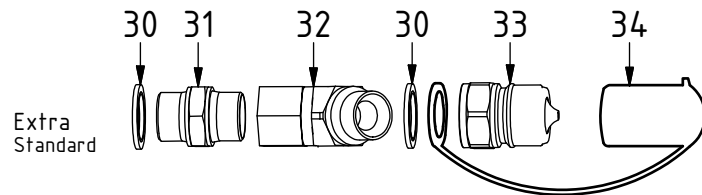

POS	DESCRIPTION	PART	QTY	COMMENTS
13	Washer GBR04 1/4	710702	13	
15	Washer GBR06 3/8	710703	8	
19	Adapter 1260-04-04 (1/4")	710240	1	
24	Adapter 136-06-06 (3/8")	710106	2	
25	Washer GBR08 1/2	710704	8	
26	Adapter 135-08-12 (1/2"-3/4")	710109	2	
27	Hose Lock Short	7000056	1	
28	Hose Lock Long	7000096	1	
29	Banjo bolt 4451-04 (1/4")	710271	3	
30	Washer GBR12 3/4	710706	4	
31	Adapter 136-12-12 (3/4")	710126	2	
32	Adapter 45-12-12 45° (3/4")	712217	2	
33	Quick coupling 3/4"	790193	2	
34	Dust Protection 3/4"	790195	2	
35	Plug 70125-12 (3/4")	711532	2	For "Without Extra"
36	Adapter 488-08-08 90° (1/2")	712209	2	
37	Adapter 236-08-08	710132	4	
38	Quick coupling 1/2"	790115	2	
39	Dust Protection 1/2"	790121	2	
40	Adapter 488-06-06 90° (3/8")	710165	2	
41	Adapter 236-06-06	710131	2	
42	Quick coupling 3/8"	790113	2	
43	Dust Protection 3/8"	790120	2	

POS in order of assembly