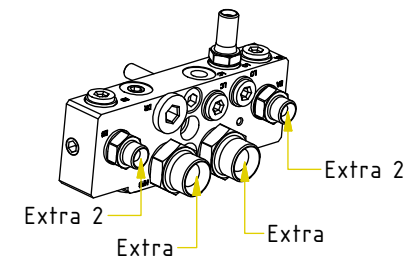

Readers note:

 Indicates instruction.

 Represents Hose.

Dashed lines for overview, mounts
on other pages/assemblies.

POS	DESCRIPTION	PART	QTY	COMMENTS
1	Quick hitch S1 EC30 ECHF	1035832	1	
2	Grease the ring			
3	O-ring 479,3x5,7	7000310	1	
4	Feather Key	650103	4	
5	Screw MC6S M20x130 12.9	610560	12	Torque: 649Nm
6	Torque tighten frame to hitch			
7	O-ring 15,6x1,78	712422	2	Part of rotator frame
8	O-ring 12,42x1,78	710973	4	Part of rotator frame
9	O-ring 6,07x1,78	710912	1	Part of rotator frame
10	Connection block ECHF	1028391	1	Part of rotator frame
11	Washer NL 10mm	611041	2	Part of rotator frame
12	Screw MC6S M10x50 12.9 ZFSHL	611515	1	Part of rotator frame QTY: 2 for Dbl.Extra

POS in order of assembly

POS	DESCRIPTION	PART	QTY	COMMENTS
13	Washer GBR04 1/4	710702	13	
15	Washer GBR06 3/8	710703	8	
19	Adapter 1260-04-04 (1/4")	710240	1	
24	Adapter 136-06-06 (3/8")	710106	2	
25	Washer GBR08 1/2	710704	8	
26	Adapter 135-08-12 (1/2"-3/4")	710109	2	
27	Hose Lock Short	7000056	1	
28	Hose Lock Long	7000096	1	
29	Banjo bolt 4451-04 (1/4")	710271	3	
30	Washer GBR12 3/4	710706	4	
31	Adapter 136-12-12 (3/4")	710126	2	
32	Adapter 45-12-12 45° (3/4")	712217	2	
33	Quick coupling 3/4"	790193	2	
34	Dust Protection 3/4"	790195	2	
35	Plug 70125-12 (3/4")	711532	2	For "Without Extra"
36	Adapter 488-08-08 90° (1/2")	712209	2	
37	Adapter 236-08-08	710132	4	
38	Quick coupling 1/2"	790115	2	
39	Dust Protection 1/2"	790121	2	
40	Adapter 488-06-06 90° (3/8")	710165	2	
41	Adapter 236-06-06	710131	2	
42	Quick coupling 3/8"	790113	2	
43	Dust Protection 3/8"	790120	2	

POS in order of assembly

Standard:

Dbl.Extra:

POS	DESCRIPTION	PART	QTY	COMMENTS
27	Hose Lock Short	7000056	1	
28	Hose Lock Long	7000096	1	

Standard

Dbl.Extra

POS in order of assembly