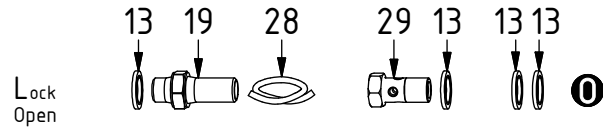

POS	DESCRIPTION	PART	QTY	COMMENTS
13	Washer GBR04 1/4	710702	13	
15	Washer GBR06 3/8	710703	8	
19	Adapter 1260-04-04 (1/4")	710240	1	
24	Adapter 136-06-06 (3/8")	710106	2	
25	Washer GBR08 1/2	710704	8	
26	Adapter 135-08-12 (1/2"-3/4")	710109	2	
27	Hose Lock Short	7000056	1	
28	Hose Lock Long	7000096	1	
29	Banjo bolt 4451-04 (1/4")	710271	3	
30	Washer GBR12 3/4	710706	4	
31	Adapter 136-12-12 (3/4")	710126	2	
32	Adapter 45-12-12 45° (3/4")	712217	2	
33	Quick coupling 3/4"	790193	2	
34	Dust Protection 3/4"	790195	2	
35	Plug 70125-12 (3/4")	711532	2	For "Without Extra"
36	Adapter 488-08-08 90° (1/2")	712209	2	
37	Adapter 236-08-08	710132	4	
38	Quick coupling 1/2"	790115	2	
39	Dust Protection 1/2"	790121	2	
40	Adapter 488-06-06 90° (3/8")	710165	2	
41	Adapter 236-06-06	710131	2	
42	Quick coupling 3/8"	790113	2	
43	Dust Protection 3/8"	790120	2	

POS in order of assembly