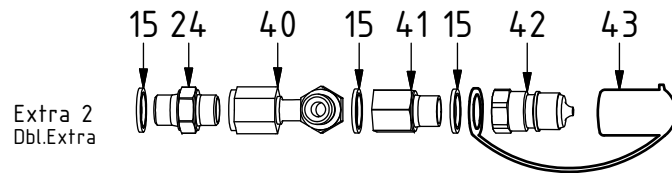

POS	DESCRIPTION	PART	QTY	COMMENTS
13	Washer GBR04 1/4	710702	13	
15	Washer GBR06 3/8	710703	8	
19	Adapter 1260-04-04 (1/4")	710240	1	
24	Adapter 136-06-06 (3/8")	710106	2	
25	Washer GBR08 1/2	710704	8	
26	Adapter 135-08-12 (1/2"-3/4")	710109	2	
27	Hose Lock Short	7000056	1	
28	Hose Lock Long	7000096	1	
29	Banjo bolt 4451-04 (1/4")	710271	3	
30	Washer GBR12 3/4	710706	4	
31	Adapter 136-12-12 (3/4")	710126	2	
32	Adapter 45-12-12 45° (3/4")	712217	2	
33	Quick coupling 3/4"	790193	2	
34	Dust Protection 3/4"	790195	2	
35	Plug 70125-12 (3/4")	711532	2	For "Without Extra"
36	Adapter 488-08-08 90° (1/2")	712209	2	
37	Adapter 236-08-08	710132	4	
38	Quick coupling 1/2"	790115	2	
39	Dust Protection 1/2"	790121	2	
40	Adapter 488-06-06 90° (3/8")	710165	2	
41	Adapter 236-06-06	710131	2	
42	Quick coupling 3/8"	790113	2	
43	Dust Protection 3/8"	790120	2	

POS in order of assembly