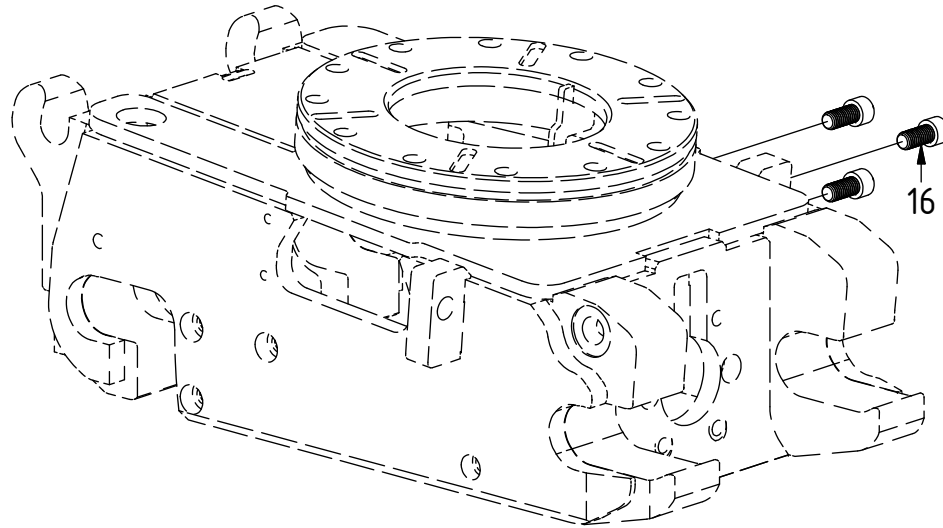

# Hitch ECO45/50 W

QS45/50:  
Left block (Std)

POS	DESCRIPTION	PART	QTY	COMMENTS
1	Block ECO45/50 W - Hitch	1042479	1	(POS.2 included)
2	Dowel pin CPK $\varnothing$ 12x55 M6	650220	2	
5	Tool - Coupling ECO45/50 W female	1002633	1	
6	Coupling ECO45/50 W 3/8" female	1025586	2	Torque: 60Nm (POS.7 included)
7	O-ring 12,42x1,78	712417	2	Seperate seal kit: 7000045
8	Dirt protection ECO 3/8"	1028274	2	
9	Power Plug ECO45/50 W DTM	1042244	1	
10	6P, connect to slip ring			See "Slip rings" (additional cables)
11	Plug ECO W - Hitch	1041814	1	
12	Coverplate	1041098	1	
13	Screw MKFT 4x12	6000121	2	
14	Pipe plug DIN 906 16x1,5	711529	1	
15	Adapters according to Quick Hitch			See "Quick Hitch"
16	Screw MC6S 12x25	610473	3	Loctite 2700

# Hitch ECO45/50 W

QS45:  
Right block

POS	DESCRIPTION	PART	QTY	COMMENTS
1	Block ECO45/50 W - Hitch	1042479	1	(POS.2 included)
2	Dowel pin CPK ø12x55 M6	650220	2	
5	Tool - Coupling ECO45/50 W female	1002633	1	
6	Coupling ECO45/50 W 3/8" female	1025586	2	Torque: 60Nm (POS.7 included)
7	O-ring 12,42x1,78	712417	2	Seperate seal kit: 7000045
8	Dirt protection ECO 3/8"	1028274	2	
11	Plug ECO W - Hitch	1041814	1	
12	Coverplate	1041098	1	
13	Screw MKFT 4x12	6000121	2	
14	Pipe plug DIN 906 16x1,5	711529	1	
15	Adapters according to Quick Hitch			See "Quick Hitch"
16	Screw MC6S 12x25	610473	3	Loctite 2700

# Hitch ECO45/50 W

QS50:  
Right block

POS	DESCRIPTION	PART	QTY	COMMENTS
3	Block ECO50 W - Hitch	1046073	1	(POS.4 included)
4	Dowel pin CPK $\varnothing$ 10x55 M6	1005045	1	
5	Tool - Coupling ECO45/50 W female	1002633	1	
6	Coupling ECO45/50 W 3/8" female	1025586	2	Torque: 60Nm (POS.7 included)
7	O-ring 12,42x1,78	712417	2	Seperate seal kit: 7000045
8	Dirt protection ECO 3/8"	1028274	2	
41	Plug 3/8"	711504	1	For 2Bl. HF
15	Adapters according to Quick Hitch			See "Quick Hitch"
16	Screw MC6S 12x25	610473	3	Loctite 2700