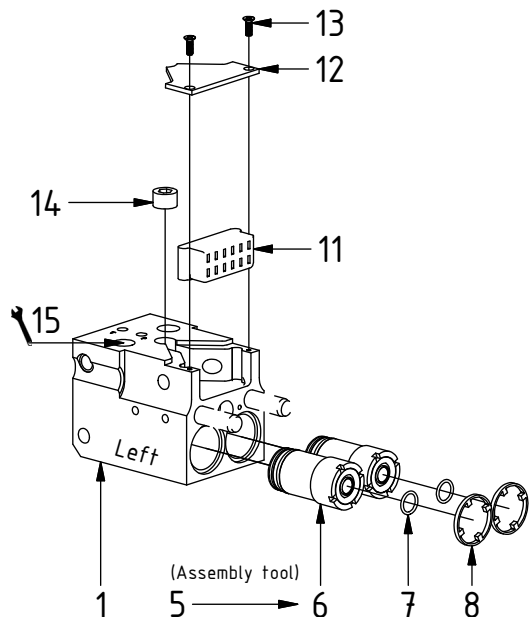

# Hitch ECO45/50 W

QS45/50:  
Left block (Std)

POS	DESCRIPTION	PART	QTY	COMMENTS
1	Block ECO45/50 W - Hitch	1042479	1	(POS.2 included)
2	Dowel pin CPK $\varnothing$ 12x55 M6	650220	2	
5	Tool - Coupling ECO45/50 W female	1002633	1	
6	Coupling ECO45/50 W 3/8" female	1025586	2	Torque: 60Nm (POS.7 included)
7	O-ring 12,42x1,78	712417	2	Seperate seal kit: 7000045
8	Dirt protection ECO 3/8"	1028274	2	
9	Power Plug ECO45/50 W DTM	1042244	1	
10	6P, connect to slip ring			See "Slip rings" (additional cables)
11	Plug ECO W - Hitch	1041814	1	
12	Coverplate	1041098	1	
13	Screw MKFT 4x12	6000121	2	
14	Pipe plug DIN 906 16x1,5	711529	1	
15	Adapters according to Quick Hitch			See "Quick Hitch"
16	Screw MC6S 12x25	610473	3	Loctite 2700

# Hitch ECO45/50 W

QS45:  
Right block

POS	DESCRIPTION	PART	QTY	COMMENTS
1	Block ECO45/50 W - Hitch	1042479	1	(POS.2 included)
2	Dowel pin CPK ø12x55 M6	650220	2	
5	Tool - Coupling ECO45/50 W female	1002633	1	
6	Coupling ECO45/50 W 3/8" female	1025586	2	Torque: 60Nm (POS.7 included)
7	O-ring 12,42x1,78	712417	2	Seperate seal kit: 7000045
8	Dirt protection ECO 3/8"	1028274	2	
11	Plug ECO W - Hitch	1041814	1	
12	Coverplate	1041098	1	
13	Screw MKFT 4x12	6000121	2	
14	Pipe plug DIN 906 16x1,5	711529	1	
15	Adapters according to Quick Hitch			See "Quick Hitch"
16	Screw MC6S 12x25	610473	3	Loctite 2700

# Hitch ECO45/50 W

QS50:  
Right block

POS	DESCRIPTION	PART	QTY	COMMENTS
3	Block ECO50 W - Hitch	1046073	1	(POS.4 included)
4	Dowel pin CPK $\varnothing$ 10x55 M6	1005045	1	
5	Tool - Coupling ECO45/50 W female	1002633	1	
6	Coupling ECO45/50 W 3/8" female	1025586	2	Torque: 60Nm (POS.7 included)
7	O-ring 12,42x1,78	712417	2	Seperate seal kit: 7000045
8	Dirt protection ECO 3/8"	1028274	2	
41	Plug 3/8"	711504	1	For 2Bl. HF
15	Adapters according to Quick Hitch			See "Quick Hitch"
16	Screw MC6S 12x25	610473	3	Loctite 2700