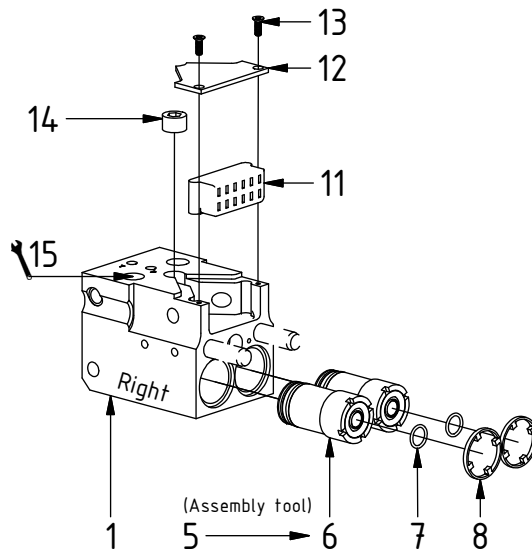

# Hitch ECO45/50 W

QS45/50:  
Left block (Std)

POS	DESCRIPTION	PART	QTY	COMMENTS
1	Block ECO45/50 W - Hitch	1042479	1	(POS.2 included)
2	Dowel pin CPK $\varnothing$ 12x55 M6	650220	2	
5	Tool - Coupling ECO45/50 W female	1002633	1	
6	Coupling ECO45/50 W 3/8" female	1025586	2	Torque: 60Nm (POS.7 included)
7	O-ring 12,42x1,78	712417	2	Seperate seal kit: 7000045
8	Dirt protection ECO 3/8"	1028274	2	
9	Power Plug ECO45/50 W DTM	1042244	1	
10	6P, connect to slip ring			See "Slip rings" (additional cables)
11	Plug ECO W - Hitch	1041814	1	
12	Coverplate	1041098	1	
13	Screw MKFT 4x12	6000121	2	
14	Pipe plug DIN 906 16x1,5	711529	1	
15	Adapters according to Quick Hitch			See "Quick Hitch"
16	Screw MC6S 12x25	610473	3	Loctite 2700

# Hitch ECO45/50 W

QS45:  
Right block

POS	DESCRIPTION	PART	QTY	COMMENTS
1	Block ECO45/50 W - Hitch	1042479	1	(POS.2 included)
2	Dowel pin CPK ø12x55 M6	650220	2	
5	Tool - Coupling ECO45/50 W female	1002633	1	
6	Coupling ECO45/50 W 3/8" female	1025586	2	Torque: 60Nm (POS.7 included)
7	O-ring 12,42x1,78	712417	2	Seperate seal kit: 7000045
8	Dirt protection ECO 3/8"	1028274	2	
11	Plug ECO W - Hitch	1041814	1	
12	Coverplate	1041098	1	
13	Screw MKFT 4x12	6000121	2	
14	Pipe plug DIN 906 16x1,5	711529	1	
15	Adapters according to Quick Hitch			See "Quick Hitch"
16	Screw MC6S 12x25	610473	3	Loctite 2700

# Hitch ECO45/50 W

QS50:  
Right block

POS	DESCRIPTION	PART	QTY	COMMENTS
3	Block ECO50 W - Hitch	1046073	1	(POS.4 included)
4	Dowel pin CPK $\varnothing$ 10x55 M6	1005045	1	
5	Tool - Coupling ECO45/50 W female	1002633	1	
6	Coupling ECO45/50 W 3/8" female	1025586	2	Torque: 60Nm (POS.7 included)
7	O-ring 12,42x1,78	712417	2	Seperate seal kit: 7000045
8	Dirt protection ECO 3/8"	1028274	2	
41	Plug 3/8"	711504	1	For 2Bl. HF
15	Adapters according to Quick Hitch			See "Quick Hitch"
16	Screw MC6S 12x25	610473	3	Loctite 2700