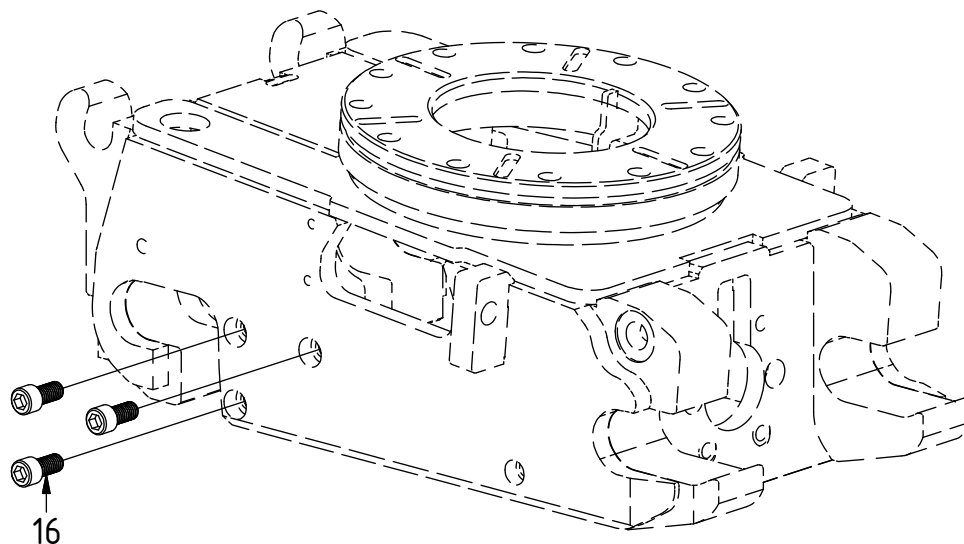

# Hitch ECO45/50 W

QS45/50:  
Left block (Std)

POS	DESCRIPTION	PART	QTY	COMMENTS
1	Block ECO45/50 W - Hitch	1042479	1	(POS.2 included)
2	Dowel pin CPK $\varnothing$ 12x55 M6	650220	2	
5	Tool - Coupling ECO45/50 W female	1002633	1	
6	Coupling ECO45/50 W 3/8" female	1025586	2	Torque: 60Nm (POS.7 included)
7	O-ring 12,42x1,78	712417	2	Seperate seal kit: 7000045
8	Dirt protection ECO 3/8"	1028274	2	
9	Power Plug ECO45/50 W DTM	1042244	1	
10	6P, connect to slip ring			See "Slip rings" (additional cables)
11	Plug ECO W - Hitch	1041814	1	
12	Coverplate	1041098	1	
13	Screw MKFT 4x12	6000121	2	
14	Pipe plug DIN 906 16x1,5	711529	1	
15	Adapters according to Quick Hitch			See "Quick Hitch"
16	Screw MC6S 12x25	610473	3	Loctite 2700

# Hitch ECO45/50 W

QS45:  
Right block

POS	DESCRIPTION	PART	QTY	COMMENTS
1	Block ECO45/50 W - Hitch	1042479	1	(POS.2 included)
2	Dowel pin CPK ø12x55 M6	650220	2	
5	Tool - Coupling ECO45/50 W female	1002633	1	
6	Coupling ECO45/50 W 3/8" female	1025586	2	Torque: 60Nm (POS.7 included)
7	O-ring 12,42x1,78	712417	2	Seperate seal kit: 7000045
8	Dirt protection ECO 3/8"	1028274	2	
11	Plug ECO W - Hitch	1041814	1	
12	Coverplate	1041098	1	
13	Screw MKFT 4x12	6000121	2	
14	Pipe plug DIN 906 16x1,5	711529	1	
15	Adapters according to Quick Hitch			See "Quick Hitch"
16	Screw MC6S 12x25	610473	3	Loctite 2700