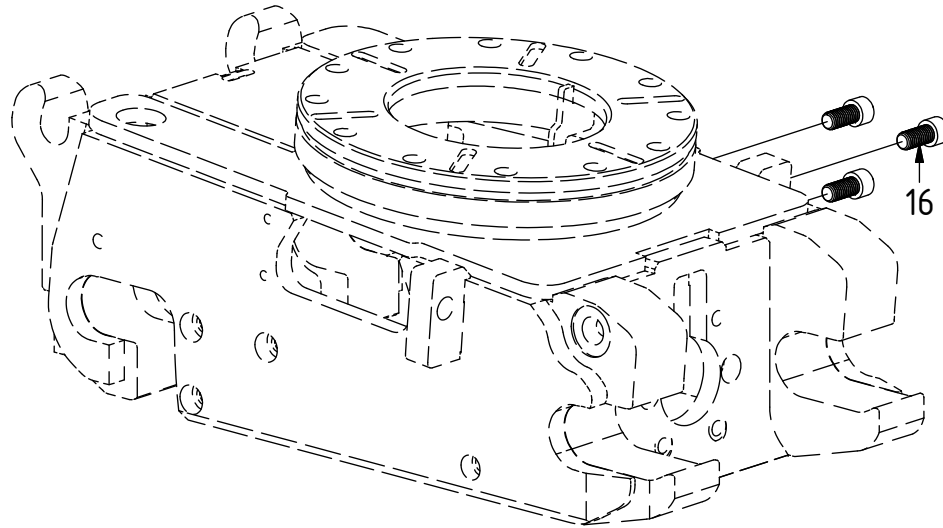

# Hitch ECO45/50 W

QS45/50:  
Left block (Std)

POS	DESCRIPTION	PART	QTY	COMMENTS
1	Block ECO45/50 W - Hitch	1042479	1	(POS.2 included)
2	Dowel pin CPK $\varnothing$ 12x55 M6	650220	2	
5	Tool - Coupling ECO45/50 W female	1002633	1	
6	Coupling ECO45/50 W 3/8" female	1025586	2	Torque: 60Nm (POS.7 included)
7	O-ring 12,42x1,78	712417	2	Seperate seal kit: 7000045
8	Dirt protection ECO 3/8"	1028274	2	
9	Power Plug ECO45/50 W DTM	1042244	1	
10	6P, connect to slip ring			See "Slip rings" (additional cables)
11	Plug ECO W - Hitch	1041814	1	
12	Coverplate	1041098	1	
13	Screw MKFT 4x12	6000121	2	
14	Pipe plug DIN 906 16x1,5	711529	1	
15	Adapters according to Quick Hitch			See "Quick Hitch"
16	Screw MC6S 12x25	610473	3	Loctite 2700

# Hitch ECO45/50 W

QS45:  
Right block

POS	DESCRIPTION	PART	QTY	COMMENTS
1	Block ECO45/50 W - Hitch	1042479	1	(POS.2 included)
2	Dowel pin CPK ø12x55 M6	650220	2	
5	Tool - Coupling ECO45/50 W female	1002633	1	
6	Coupling ECO45/50 W 3/8" female	1025586	2	Torque: 60Nm (POS.7 included)
7	O-ring 12,42x1,78	712417	2	Seperate seal kit: 7000045
8	Dirt protection ECO 3/8"	1028274	2	
11	Plug ECO W - Hitch	1041814	1	
12	Coverplate	1041098	1	
13	Screw MKFT 4x12	6000121	2	
14	Pipe plug DIN 906 16x1,5	711529	1	
15	Adapters according to Quick Hitch			See "Quick Hitch"
16	Screw MC6S 12x25	610473	3	Loctite 2700

# Hitch ECO45/50 W

QS50:  
Right block

POS	DESCRIPTION	PART	QTY	COMMENTS
3	Block ECO50 W - Hitch	1046073	1	(POS.4 included)
4	Dowel pin CPK $\varnothing$ 10x55 M6	1005045	1	
5	Tool - Coupling ECO45/50 W female	1002633	1	
6	Coupling ECO45/50 W 3/8" female	1025586	2	Torque: 60Nm (POS.7 included)
7	O-ring 12,42x1,78	712417	2	Seperate seal kit: 7000045
8	Dirt protection ECO 3/8"	1028274	2	
41	Plug 3/8"	711504	1	For 2Bl. HF
15	Adapters according to Quick Hitch			See "Quick Hitch"
16	Screw MC6S 12x25	610473	3	Loctite 2700