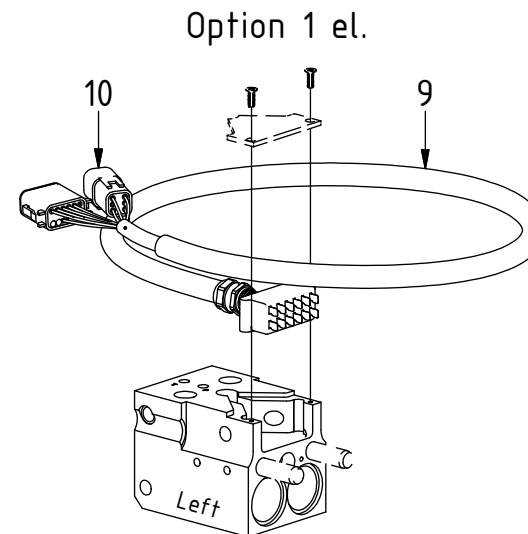

# Hitch ECO45/50 W

QS45/50:  
Left block (Std)

POS	DESCRIPTION	PART	QTY	COMMENTS
1	Block ECO45/50 W - Hitch	1042479	1	(POS.2 included)
2	Dowel pin CPK $\varnothing$ 12x55 M6	650220	2	
5	Tool - Coupling ECO45/50 W female	1002633	1	
6	Coupling ECO45/50 W 3/8" female	1025586	2	Torque: 60Nm (POS.7 included)
7	O-ring 12,42x1,78	712417	2	Seperate seal kit: 7000045
8	Dirt protection ECO 3/8"	1028274	2	
9	Power Plug ECO45/50 W DTM	1042244	1	
10	6P, connect to slip ring			See "Slip rings" (additional cables)
11	Plug ECO W - Hitch	1041814	1	
12	Coverplate	1041098	1	
13	Screw MKFT 4x12	6000121	2	
14	Pipe plug DIN 906 16x1,5	711529	1	
15	Adapters according to Quick Hitch			See "Quick Hitch"
16	Screw MC6S 12x25	610473	3	Loctite 2700

# Hitch ECO45/50 W

QS45:  
Right block

POS	DESCRIPTION	PART	QTY	COMMENTS
1	Block ECO45/50 W - Hitch	1042479	1	(POS.2 included)
2	Dowel pin CPK ø12x55 M6	650220	2	
5	Tool - Coupling ECO45/50 W female	1002633	1	
6	Coupling ECO45/50 W 3/8" female	1025586	2	Torque: 60Nm (POS.7 included)
7	O-ring 12,42x1,78	712417	2	Seperate seal kit: 7000045
8	Dirt protection ECO 3/8"	1028274	2	
11	Plug ECO W - Hitch	1041814	1	
12	Coverplate	1041098	1	
13	Screw MKFT 4x12	6000121	2	
14	Pipe plug DIN 906 16x1,5	711529	1	
15	Adapters according to Quick Hitch			See "Quick Hitch"
16	Screw MC6S 12x25	610473	3	Loctite 2700

# Hitch ECO45/50 W

QS50:  
Right block

POS	DESCRIPTION	PART	QTY	COMMENTS
3	Block ECO50 W - Hitch	1046073	1	(POS.4 included)
4	Dowel pin CPK $\varnothing$ 10x55 M6	1005045	1	
5	Tool - Coupling ECO45/50 W female	1002633	1	
6	Coupling ECO45/50 W 3/8" female	1025586	2	Torque: 60Nm (POS.7 included)
7	O-ring 12,42x1,78	712417	2	Seperate seal kit: 7000045
8	Dirt protection ECO 3/8"	1028274	2	
41	Plug 3/8"	711504	1	For 2Bl. HF
15	Adapters according to Quick Hitch			See "Quick Hitch"
16	Screw MC6S 12x25	610473	3	Loctite 2700