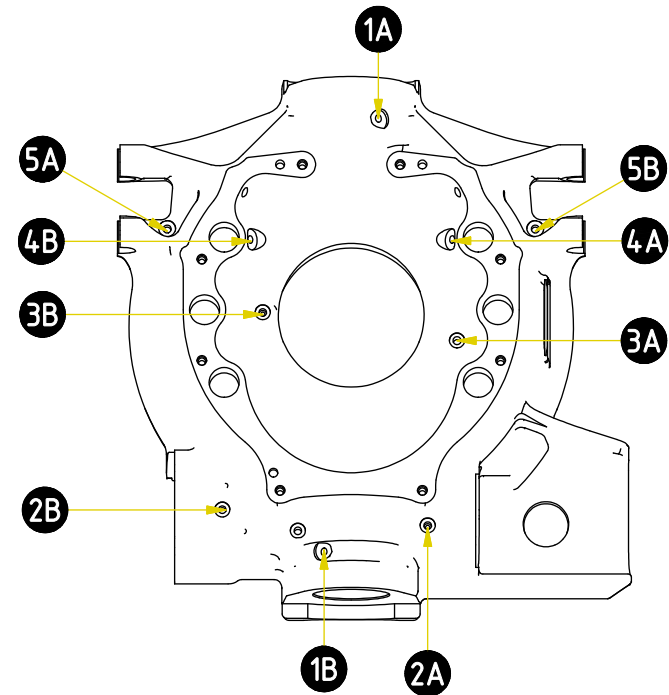

Readers note:

 Indicates instruction.

 Represents Hose.

Dashed lines for overview, mounts
on other pages/assemblies.

EC219 - Central lubrication

POS in order of assembly

| POS | DESCRIPTION | PART | QTY | COMMENTS |
|-----|--------------------------------|---------|-----|-----------------------|
| 1 | Lubrication kit EC219 Complete | 1021135 | 1 | (POS.2-8 incl.) |
| 2 | Adapter 90° R1/8" | 710199 | 8 | |
| 3 | Extender straight 1/8" | 712216 | 2 | |
| 4 | Adapter 90° Push-in - swivel | 790184 | 1 | |
| 5 | Adapter 45° R1/8" | 712215 | 2 | |
| 6 | Push-in R1/8" | 790172 | 9 | |
| 7 | Hose central lubrication bulk | 7000784 | 1 | |
| 8 | Dosing block MX-F | 1028281 | 1 | (POS.9-12, 14 incl.) |
| 9 | Push-in Coupling 6mm | 790188 | 10 | |
| 10 | Adapter 90° M10x1 | 790190 | 1 | |
| 11 | Extender M10x1 50mm | 7001869 | 1 | |
| 12 | T-Swivel union M10x1 with plug | 7001870 | 1 | (POS.13 incl.) |
| 13 | Plug 70125-02 (1/8") | 711503 | 1 | |
| 14 | Grease nipple H1 M10x1 | 790166 | 1 | |
| 15 | Mounting plate lube QSM | 1065076 | 1 | |
| 16 | Mounting plate lube ECHF | 1031517 | 1 | |
| 17 | Screw MC6S M5x35 12.9 | 610404 | 1 | Part of rotator frame |
| 18 | Screw MC6S M5x30 12.9 | 610403 | 2 | Part of rotator frame |

EC219 - Central lubrication

POS in order of assembly

| POS | DESCRIPTION | PART | QTY | COMMENTS |
|------------------|-------------------------------|---------|-----|----------|
| 2 | Adapter 90° R1/8" | 710199 | 8 | |
| 3 | Extender straight 1/8" | 712216 | 2 | |
| 4 | Adapter 90° Push-in - swivel | 790184 | 1 | |
| 5 | Adapter 45° R1/8" | 712215 | 2 | |
| 6 | Push-in R1/8" | 790172 | 9 | |
| 7 | Hose central lubrication bulk | 7000784 | 1 | |
| 13 | Plug 70125-02 (1/8") | 711503 | 1 | |
| ● Use cable ties | | | | |

SPARE PARTS

| POS | DESCRIPTION | PART | QTY | COMMENTS |
|-----|-------------------|--------|-----|----------|
| 2 | Adapter 90° R1/8" | 710199 | 8 | |
| 6 | Push-in R1/8" | 790172 | 9 | |

POS in order of assembly