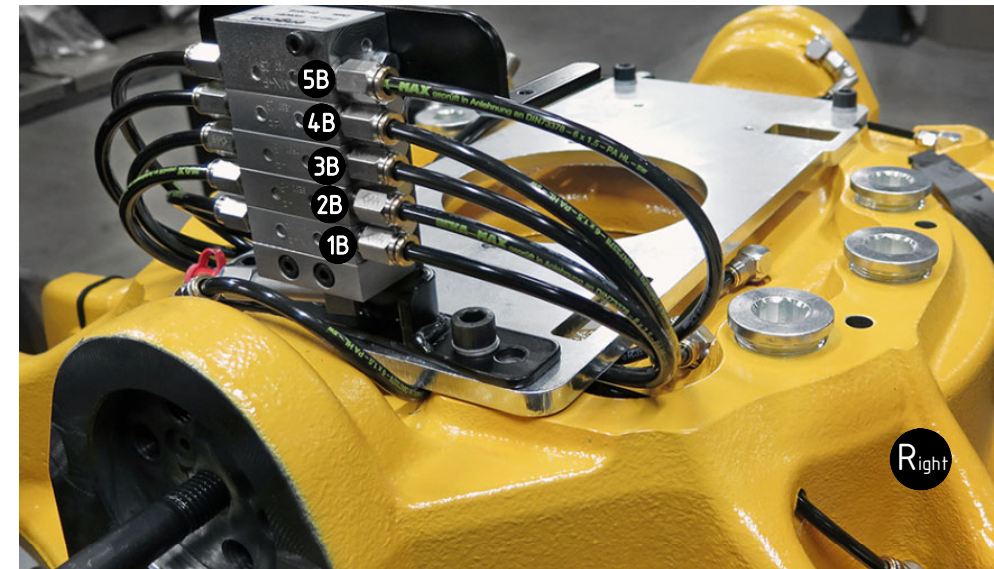

Readers note:

 Indicates instruction.

 Represents Hose.

Dashed lines for overview, mounts
on other pages/assemblies.

EC219 - Central lubrication

POS in order of assembly

| POS | DESCRIPTION | PART | QTY | COMMENTS |
|-----|--------------------------------|---------|-----|-----------------------|
| 1 | Lubrication kit EC219 Complete | 1021135 | 1 | (POS.2-8 incl.) |
| 2 | Adapter 90° R1/8" | 710199 | 8 | |
| 3 | Extender straight 1/8" | 712216 | 2 | |
| 4 | Adapter 90° Push-in - swivel | 790184 | 1 | |
| 5 | Adapter 45° R1/8" | 712215 | 2 | |
| 6 | Push-in R1/8" | 790172 | 9 | |
| 7 | Hose central lubrication bulk | 7000784 | 1 | |
| 8 | Dosing block MX-F | 1028281 | 1 | (POS.9-12, 14 incl.) |
| 9 | Push-in Coupling 6mm | 790188 | 10 | |
| 10 | Adapter 90° M10x1 | 790190 | 1 | |
| 11 | Extender M10x1 50mm | 7001869 | 1 | |
| 12 | T-Swivel union M10x1 with plug | 7001870 | 1 | (POS.13 incl.) |
| 13 | Plug 70125-02 (1/8") | 711503 | 1 | |
| 14 | Grease nipple H1 M10x1 | 790166 | 1 | |
| 15 | Mounting plate lube QSM | 1065076 | 1 | |
| 16 | Mounting plate lube ECHF | 1031517 | 1 | |
| 17 | Screw MC6S M5x35 12.9 | 610404 | 1 | Part of rotator frame |
| 18 | Screw MC6S M5x30 12.9 | 610403 | 2 | Part of rotator frame |

EC219 - Central lubrication

POS in order of assembly

| POS | DESCRIPTION | PART | QTY | COMMENTS |
|------------------|-------------------------------|---------|-----|----------|
| 2 | Adapter 90° R1/8" | 710199 | 8 | |
| 3 | Extender straight 1/8" | 712216 | 2 | |
| 4 | Adapter 90° Push-in - swivel | 790184 | 1 | |
| 5 | Adapter 45° R1/8" | 712215 | 2 | |
| 6 | Push-in R1/8" | 790172 | 9 | |
| 7 | Hose central lubrication bulk | 7000784 | 1 | |
| 13 | Plug 70125-02 (1/8") | 711503 | 1 | |
| ● Use cable ties | | | | |