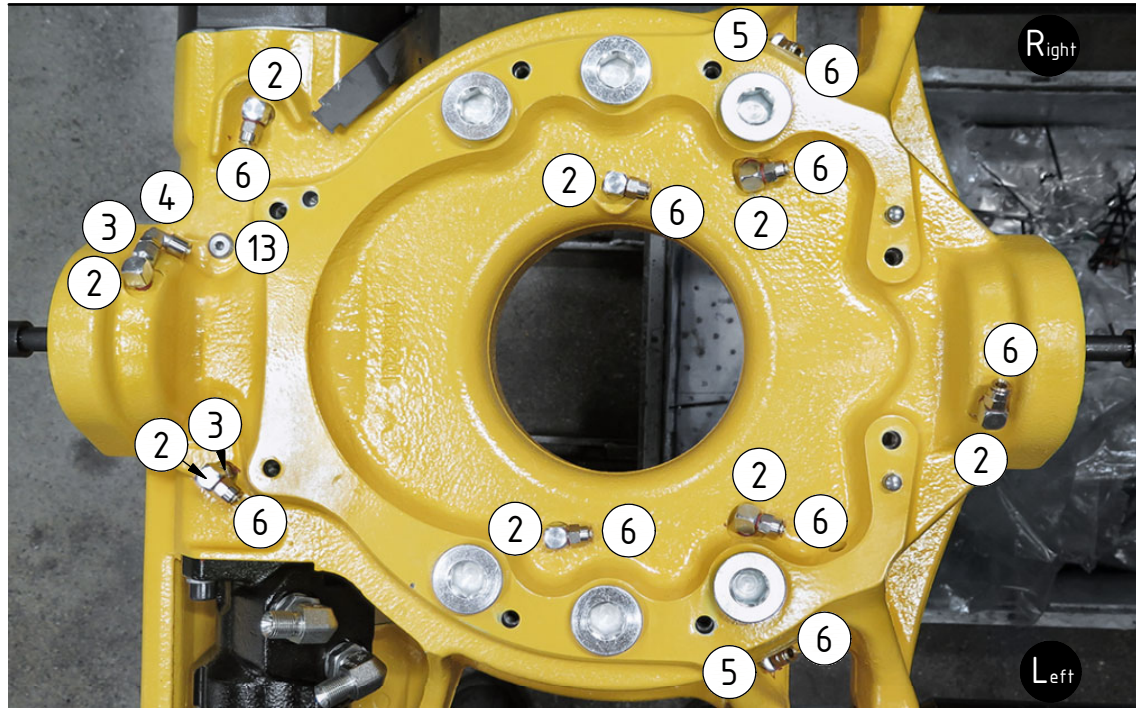

Readers note:

 Indicates instruction.

 Represents Hose.

Dashed lines for overview, mounts
on other pages/assemblies.

EC219 - Central lubrication

POS in order of assembly

| POS | DESCRIPTION | PART | QTY | COMMENTS |
|-----|--------------------------------|---------|-----|-----------------------|
| 1 | Lubrication kit EC219 Complete | 1021135 | 1 | (POS.2-8 incl.) |
| 2 | Adapter 90° R1/8" | 710199 | 8 | |
| 3 | Extender straight 1/8" | 712216 | 2 | |
| 4 | Adapter 90° Push-in - swivel | 790184 | 1 | |
| 5 | Adapter 45° R1/8" | 712215 | 2 | |
| 6 | Push-in R1/8" | 790172 | 9 | |
| 7 | Hose central lubrication bulk | 7000784 | 1 | |
| 8 | Dosing block MX-F | 1028281 | 1 | (POS.9-12, 14 incl.) |
| 9 | Push-in Coupling 6mm | 790188 | 10 | |
| 10 | Adapter 90° M10x1 | 790190 | 1 | |
| 11 | Extender M10x1 50mm | 7001869 | 1 | |
| 12 | T-Swivel union M10x1 with plug | 7001870 | 1 | (POS.13 incl.) |
| 13 | Plug 70125-02 (1/8") | 711503 | 1 | |
| 14 | Grease nipple H1 M10x1 | 790166 | 1 | |
| 15 | Mounting plate lube QSM | 1065076 | 1 | |
| 16 | Mounting plate lube ECHF | 1031517 | 1 | |
| 17 | Screw MC6S M5x35 12.9 | 610404 | 1 | Part of rotator frame |
| 18 | Screw MC6S M5x30 12.9 | 610403 | 2 | Part of rotator frame |

EC219 - Central lubrication

POS in order of assembly

| POS | DESCRIPTION | PART | QTY | COMMENTS |
|------------------|-------------------------------|---------|-----|----------|
| 2 | Adapter 90° R1/8" | 710199 | 8 | |
| 3 | Extender straight 1/8" | 712216 | 2 | |
| 4 | Adapter 90° Push-in - swivel | 790184 | 1 | |
| 5 | Adapter 45° R1/8" | 712215 | 2 | |
| 6 | Push-in R1/8" | 790172 | 9 | |
| 7 | Hose central lubrication bulk | 7000784 | 1 | |
| 13 | Plug 70125-02 (1/8") | 711503 | 1 | |
| ● Use cable ties | | | | |

SPARE PARTS

| POS | DESCRIPTION | PART | QTY | COMMENTS |
|-----|-------------------|--------|-----|----------|
| 2 | Adapter 90° R1/8" | 710199 | 8 | |
| 6 | Push-in R1/8" | 790172 | 9 | |

POS in order of assembly