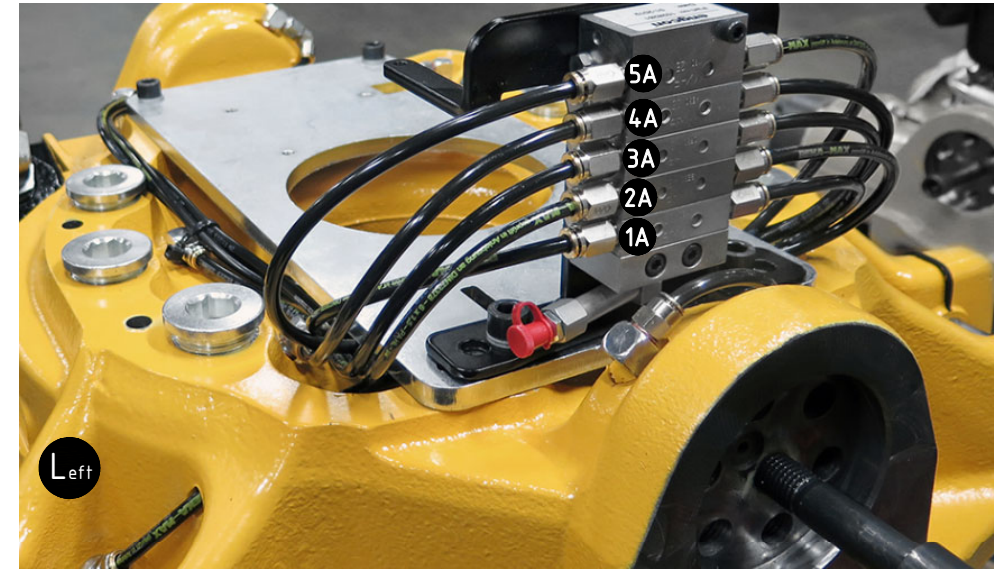

Readers note:

 Indicates instruction.

 Represents Hose.

Dashed lines for overview, mounts
on other pages/assemblies.

EC219 - Central lubrication

POS in order of assembly

| POS | DESCRIPTION | PART | QTY | COMMENTS |
|-----|--------------------------------|---------|-----|-----------------------|
| 1 | Lubrication kit EC219 Complete | 1021135 | 1 | (POS.2-8 incl.) |
| 2 | Adapter 90° R1/8" | 710199 | 8 | |
| 3 | Extender straight 1/8" | 712216 | 2 | |
| 4 | Adapter 90° Push-in - swivel | 790184 | 1 | |
| 5 | Adapter 45° R1/8" | 712215 | 2 | |
| 6 | Push-in R1/8" | 790172 | 9 | |
| 7 | Hose central lubrication bulk | 7000784 | 1 | |
| 8 | Dosing block MX-F | 1028281 | 1 | (POS.9-12, 14 incl.) |
| 9 | Push-in Coupling 6mm | 790188 | 10 | |
| 10 | Adapter 90° M10x1 | 790190 | 1 | |
| 11 | Extender M10x1 50mm | 7001869 | 1 | |
| 12 | T-Swivel union M10x1 with plug | 7001870 | 1 | (POS.13 incl.) |
| 13 | Plug 70125-02 (1/8") | 711503 | 1 | |
| 14 | Grease nipple H1 M10x1 | 790166 | 1 | |
| 15 | Mounting plate lube QSM | 1065076 | 1 | |
| 16 | Mounting plate lube ECHF | 1031517 | 1 | |
| 17 | Screw MC6S M5x35 12.9 | 610404 | 1 | Part of rotator frame |
| 18 | Screw MC6S M5x30 12.9 | 610403 | 2 | Part of rotator frame |

EC219 - Central lubrication

POS in order of assembly

| POS | DESCRIPTION | PART | QTY | COMMENTS |
|------------------|-------------------------------|---------|-----|----------|
| 2 | Adapter 90° R1/8" | 710199 | 8 | |
| 3 | Extender straight 1/8" | 712216 | 2 | |
| 4 | Adapter 90° Push-in - swivel | 790184 | 1 | |
| 5 | Adapter 45° R1/8" | 712215 | 2 | |
| 6 | Push-in R1/8" | 790172 | 9 | |
| 7 | Hose central lubrication bulk | 7000784 | 1 | |
| 13 | Plug 70125-02 (1/8") | 711503 | 1 | |
| ● Use cable ties | | | | |