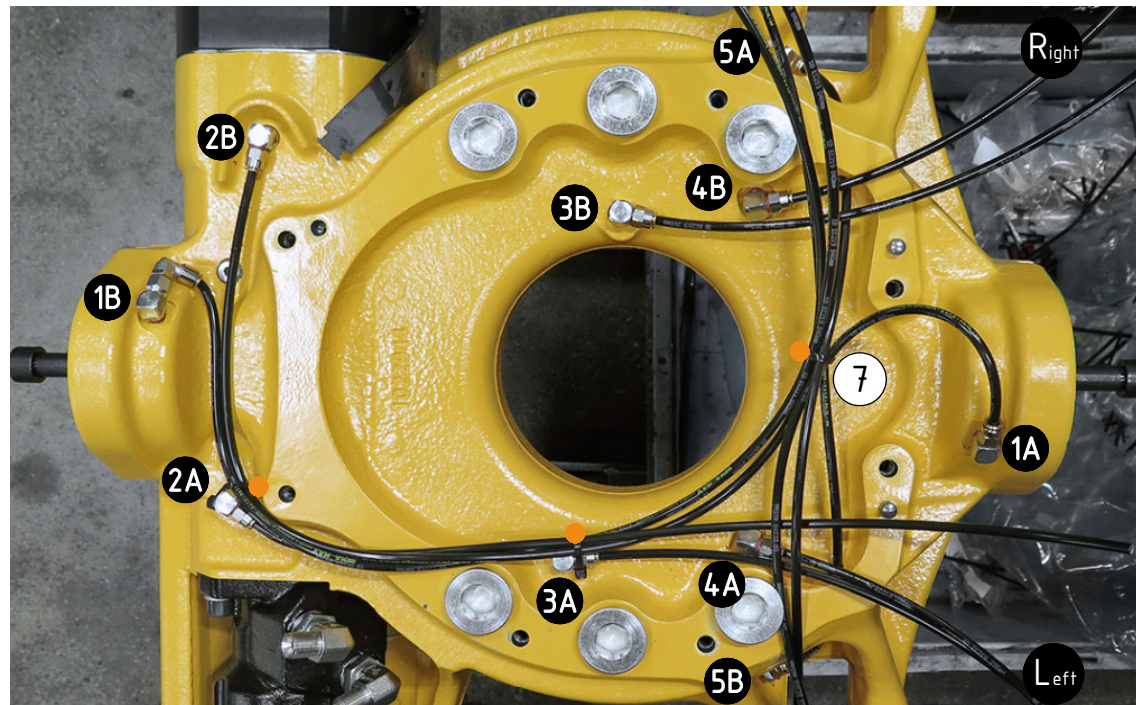

Readers note:

 Indicates instruction.

 Represents Hose.

Dashed lines for overview, mounts
on other pages/assemblies.

EC219 - Central lubrication

POS in order of assembly

| POS | DESCRIPTION | PART | QTY | COMMENTS |
|-----|--------------------------------|---------|-----|-----------------------|
| 1 | Lubrication kit EC219 Complete | 1021135 | 1 | (POS.2-8 incl.) |
| 2 | Adapter 90° R1/8" | 710199 | 8 | |
| 3 | Extender straight 1/8" | 712216 | 2 | |
| 4 | Adapter 90° Push-in - swivel | 790184 | 1 | |
| 5 | Adapter 45° R1/8" | 712215 | 2 | |
| 6 | Push-in R1/8" | 790172 | 9 | |
| 7 | Hose central lubrication bulk | 7000784 | 1 | |
| 8 | Dosing block MX-F | 1028281 | 1 | (POS.9-12, 14 incl.) |
| 9 | Push-in Coupling 6mm | 790188 | 10 | |
| 10 | Adapter 90° M10x1 | 790190 | 1 | |
| 11 | Extender M10x1 50mm | 7001869 | 1 | |
| 12 | T-Swivel union M10x1 with plug | 7001870 | 1 | (POS.13 incl.) |
| 13 | Plug 70125-02 (1/8") | 711503 | 1 | |
| 14 | Grease nipple H1 M10x1 | 790166 | 1 | |
| 15 | Mounting plate lube QSM | 1065076 | 1 | |
| 16 | Mounting plate lube ECHF | 1031517 | 1 | |
| 17 | Screw MC6S M5x35 12.9 | 610404 | 1 | Part of rotator frame |
| 18 | Screw MC6S M5x30 12.9 | 610403 | 2 | Part of rotator frame |

EC219 - Central lubrication

POS in order of assembly

| POS | DESCRIPTION | PART | QTY | COMMENTS |
|------------------|-------------------------------|---------|-----|----------|
| 2 | Adapter 90° R1/8" | 710199 | 8 | |
| 3 | Extender straight 1/8" | 712216 | 2 | |
| 4 | Adapter 90° Push-in - swivel | 790184 | 1 | |
| 5 | Adapter 45° R1/8" | 712215 | 2 | |
| 6 | Push-in R1/8" | 790172 | 9 | |
| 7 | Hose central lubrication bulk | 7000784 | 1 | |
| 13 | Plug 70125-02 (1/8") | 711503 | 1 | |
| ● Use cable ties | | | | |

SPARE PARTS

| POS | DESCRIPTION | PART | QTY | COMMENTS |
|-----|-------------------|--------|-----|----------|
| 2 | Adapter 90° R1/8" | 710199 | 8 | |
| 6 | Push-in R1/8" | 790172 | 9 | |

POS in order of assembly