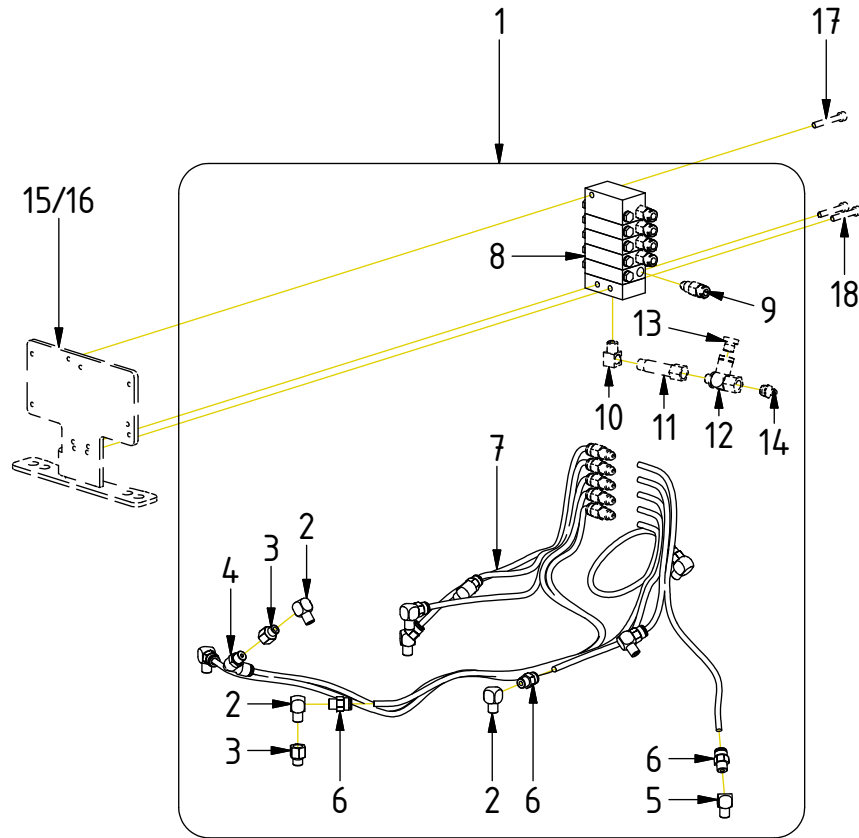

Readers note:

 Indicates instruction.

 Represents Hose.

Dashed lines for overview, mounts
on other pages/assemblies.

EC219 - Central lubrication

POS in order of assembly

| POS | DESCRIPTION | PART | QTY | COMMENTS |
|-----|--------------------------------|---------|-----|-----------------------|
| 1 | Lubrication kit EC219 Complete | 1021135 | 1 | (POS.2-8 incl.) |
| 2 | Adapter 90° R1/8" | 710199 | 8 | |
| 3 | Extender straight 1/8" | 712216 | 2 | |
| 4 | Adapter 90° Push-in - swivel | 790184 | 1 | |
| 5 | Adapter 45° R1/8" | 712215 | 2 | |
| 6 | Push-in R1/8" | 790172 | 9 | |
| 7 | Hose central lubrication bulk | 7000784 | 1 | |
| 8 | Dosing block MX-F | 1028281 | 1 | (POS.9-12, 14 incl.) |
| 9 | Push-in Coupling 6mm | 790188 | 10 | |
| 10 | Adapter 90° M10x1 | 790190 | 1 | |
| 11 | Extender M10x1 50mm | 7001869 | 1 | |
| 12 | T-Swivel union M10x1 with plug | 7001870 | 1 | (POS.13 incl.) |
| 13 | Plug 70125-02 (1/8") | 711503 | 1 | |
| 14 | Grease nipple H1 M10x1 | 790166 | 1 | |
| 15 | Mounting plate lube QSM | 1065076 | 1 | |
| 16 | Mounting plate lube ECHF | 1031517 | 1 | |
| 17 | Screw MC6S M5x35 12.9 | 610404 | 1 | Part of rotator frame |
| 18 | Screw MC6S M5x30 12.9 | 610403 | 2 | Part of rotator frame |

EC219 - Central lubrication

POS in order of assembly

| POS | DESCRIPTION | PART | QTY | COMMENTS |
|------------------|-------------------------------|---------|-----|----------|
| 2 | Adapter 90° R1/8" | 710199 | 8 | |
| 3 | Extender straight 1/8" | 712216 | 2 | |
| 4 | Adapter 90° Push-in - swivel | 790184 | 1 | |
| 5 | Adapter 45° R1/8" | 712215 | 2 | |
| 6 | Push-in R1/8" | 790172 | 9 | |
| 7 | Hose central lubrication bulk | 7000784 | 1 | |
| 13 | Plug 70125-02 (1/8") | 711503 | 1 | |
| ● Use cable ties | | | | |

SPARE PARTS

| POS | DESCRIPTION | PART | QTY | COMMENTS |
|-----|-------------------|--------|-----|----------|
| 2 | Adapter 90° R1/8" | 710199 | 8 | |
| 6 | Push-in R1/8" | 790172 | 9 | |

POS in order of assembly