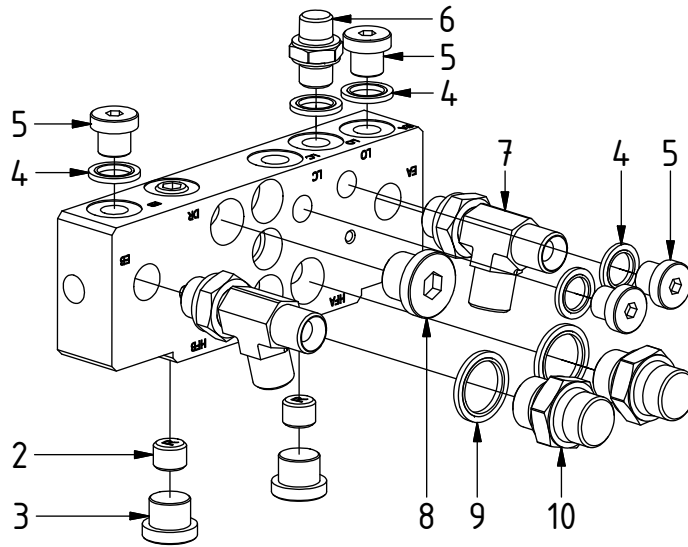

# EC214 - HS10EC GR20 ECHF

POS in order of assembly

POS	DESCRIPTION	PART	QTY	COMMENTS
1	See p.3 connection block config.			
11	Quick hitch HS10EC GR20 ECHF	1043670	1	Grab adapter included
12	Grease the ring			
13	O-ring 319,3x5,7	710908	1	
14	Feather Key	650102	6	
15	Screw MC6S 16x90	610530	12	Torque: 333Nm
16	Torque tighten quick hitch to rotator frame, six holes. Rotate to access the remaining holes			
17	Pipe plug M30x1,5	650410	1	Part of rotator frame assembly
28	O-ring 12,42x1,78	710973	4	Part of rotator frame assembly
29	O-ring 6,07x1,78	712422	2	Part of rotator frame assembly
30	O-ring 15,6x1,78	710912	1	Part of rotator frame assembly
31	Connection block ECHF	1028391	1	Part of rotator frame assembly
32	Washer NL10	611041	6	Part of rotator frame assembly
33	Screw MC6S 10x50	610457	2	Part of rotator frame assembly

# EC214 - HS10EC GR20 ECHF

Standard

POS	DESCRIPTION	PART	QTY	COMMENTS
2	Pipe plug 1/4"	711508	3	
3	Plug 3/8"	711504	2	
4	Washer GBR04 1/4	710702	14	QTY: 4 part of grab adapter
5	Plug 1/4"	711505	4	
6	Adapter 1/4"	710135	6	QTY: 4 part of grab adapter
7	Adapter 404-06-06	7000386	2	
8	Plug 1/2"	711500	1	
9	Sealing washer 1/2"	710704	4	
10	Adapter 1/2"	710108	2	

# EC214 - HS10EC GR20 ECHF

POS in order of assembly

POS	DESCRIPTION	PART	QTY	COMMENTS
4	Washer GBR04 1/4	710702	14	QTY: 4 part of grab adapter
6	Adapter 1/4"	710135	6	QTY: 4 part of grab adapter
7	Adapter 404-06-06	7000386	2	
9	Sealing washer 1/2"	710704	4	
10	Adapter 1/2"	710108	2	
18	Hose Lock	742802	2	
19	Hose Grab Long	7000622	2	
20	Hose Grab Short	7000623	2	
21	Hose Extra	7000029	2	
22	Banjobolt 1/4"	710271	2	
23	Adapter 90°	7000059	2	
24	Bulkhead adapter nut 1/2"	710254	2	
25	Bulkhead adapter 1/2"	710244	2	
26	Quick coupling 1/2"	790115	2	
27	Dust protection 1/2"	790121	2	