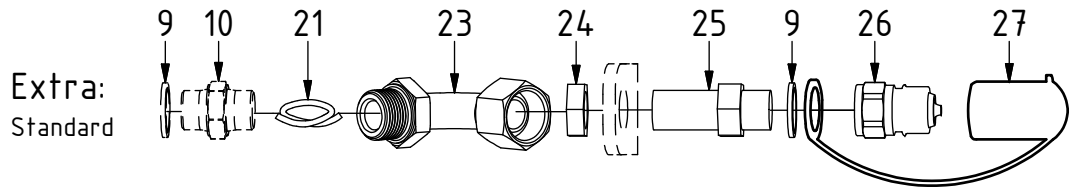

EC214 - HS10EC GR20 ECHF

POS in order of assembly

POS	DESCRIPTION	PART	QTY	COMMENTS
4	Washer GBR04 1/4	710702	14	QTY: 4 part of grab adapter
6	Adapter 1/4"	710135	6	QTY: 4 part of grab adapter
7	Adapter 404-06-06	7000386	2	
9	Sealing washer 1/2"	710704	4	
10	Adapter 1/2"	710108	2	
18	Hose Lock	742802	2	
19	Hose Grab Long	7000622	2	
20	Hose Grab Short	7000623	2	
21	Hose Extra	7000029	2	
22	Banjobolt 1/4"	710271	2	
23	Adapter 90°	7000059	2	
24	Bulkhead adapter nut 1/2"	710254	2	
25	Bulkhead adapter 1/2"	710244	2	
26	Quick coupling 1/2"	790115	2	
27	Dust protection 1/2"	790121	2	

Dashed lines for overview, mounts on other pages/assemblies. indicates instruction. represents hose.