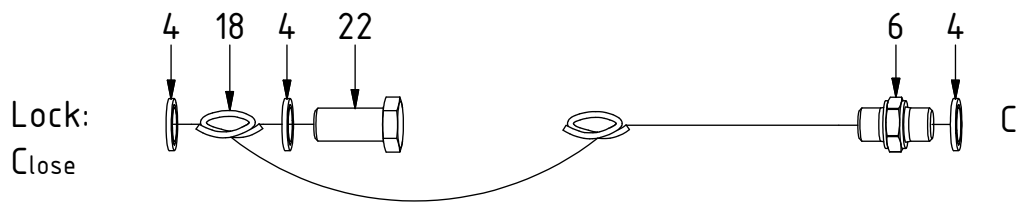

# EC214 - HS10EC GR20 ECHF

POS in order of assembly

POS	DESCRIPTION	PART	QTY	COMMENTS
1	See p.3 connection block config.			
11	Quick hitch HS10EC GR20 ECHF	1043670	1	Grab adapter included
12	Grease the ring			
13	O-ring 319,3x5,7	710908	1	
14	Feather Key	650102	6	
15	Screw MC6S 16x90	610530	12	Torque: 333Nm
16	Torque tighten quick hitch to rotator frame, six holes. Rotate to access the remaining holes			
17	Pipe plug M30x1,5	650410	1	Part of rotator frame assembly
28	O-ring 12,42x1,78	710973	4	Part of rotator frame assembly
29	O-ring 6,07x1,78	712422	2	Part of rotator frame assembly
30	O-ring 15,6x1,78	710912	1	Part of rotator frame assembly
31	Connection block ECHF	1028391	1	Part of rotator frame assembly
32	Washer NL10	611041	6	Part of rotator frame assembly
33	Screw MC6S 10x50	610457	2	Part of rotator frame assembly

# EC214 - HS10EC GR20 ECHF

Standard

POS	DESCRIPTION	PART	QTY	COMMENTS
2	Pipe plug 1/4"	711508	3	
3	Plug 3/8"	711504	2	
4	Washer GBR04 1/4	710702	14	QTY: 4 part of grab adapter
5	Plug 1/4"	711505	4	
6	Adapter 1/4"	710135	6	QTY: 4 part of grab adapter
7	Adapter 404-06-06	7000386	2	
8	Plug 1/2"	711500	1	
9	Sealing washer 1/2"	710704	4	
10	Adapter 1/2"	710108	2	

# EC214 - HS10EC GR20 ECHF

POS in order of assembly

POS	DESCRIPTION	PART	QTY	COMMENTS
4	Washer GBR04 1/4	710702	14	QTY: 4 part of grab adapter
6	Adapter 1/4"	710135	6	QTY: 4 part of grab adapter
7	Adapter 404-06-06	7000386	2	
9	Sealing washer 1/2"	710704	4	
10	Adapter 1/2"	710108	2	
18	Hose Lock	742802	2	
19	Hose Grab Long	7000622	2	
20	Hose Grab Short	7000623	2	
21	Hose Extra	7000029	2	
22	Banjobolt 1/4"	710271	2	
23	Adapter 90°	7000059	2	
24	Bulkhead adapter nut 1/2"	710254	2	
25	Bulkhead adapter 1/2"	710244	2	
26	Quick coupling 1/2"	790115	2	
27	Dust protection 1/2"	790121	2	

Dashed lines for overview, mounts on other pages/assemblies. indicates instruction. represents hose.