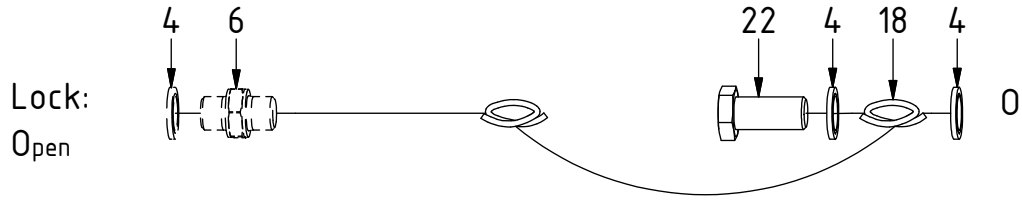

# EC214 - HS10EC GR20 ECHF

POS in order of assembly

POS	DESCRIPTION	PART	QTY	COMMENTS
1	See p.3 connection block config.			
11	Quick hitch HS10EC GR20 ECHF	1043670	1	Grab adapter included
12	Grease the ring			
13	O-ring 319,3x5,7	710908	1	
14	Feather Key	650102	6	
15	Screw MC6S 16x90	610530	12	Torque: 333Nm
16	Torque tighten quick hitch to rotator frame, six holes. Rotate to access the remaining holes			
17	Pipe plug M30x1,5	650410	1	Part of rotator frame assembly
28	O-ring 12,42x1,78	710973	4	Part of rotator frame assembly
29	O-ring 6,07x1,78	712422	2	Part of rotator frame assembly
30	O-ring 15,6x1,78	710912	1	Part of rotator frame assembly
31	Connection block ECHF	1028391	1	Part of rotator frame assembly
32	Washer NL10	611041	6	Part of rotator frame assembly
33	Screw MC6S 10x50	610457	2	Part of rotator frame assembly

# EC214 - HS10EC GR20 ECHF

Standard

POS	DESCRIPTION	PART	QTY	COMMENTS
2	Pipe plug 1/4"	711508	3	
3	Plug 3/8"	711504	2	
4	Washer GBR04 1/4	710702	14	QTY: 4 part of grab adapter
5	Plug 1/4"	711505	4	
6	Adapter 1/4"	710135	6	QTY: 4 part of grab adapter
7	Adapter 404-06-06	7000386	2	
8	Plug 1/2"	711500	1	
9	Sealing washer 1/2"	710704	4	
10	Adapter 1/2"	710108	2	

Dashed lines for overview, mounts on other pages/assemblies. indicates instruction. represents hose.