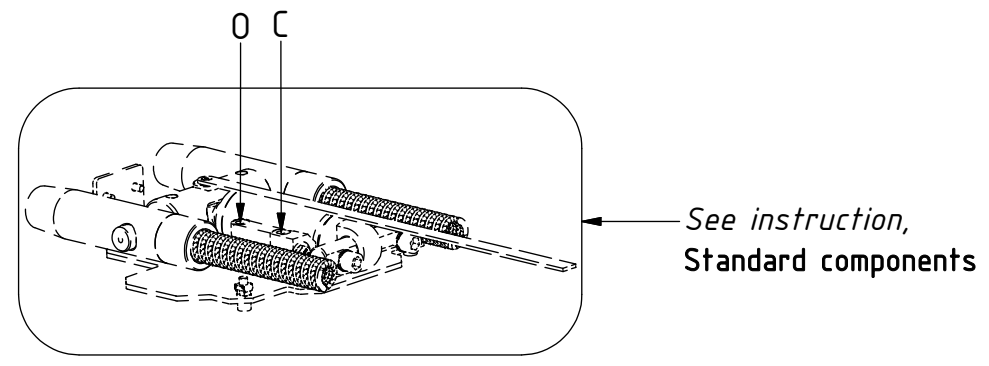

EC214 - HS10EC GR20 ECHF

POS in order of assembly

POS	DESCRIPTION	PART	QTY	COMMENTS
4	Washer GBR04 1/4	710702	14	QTY: 4 part of grab adapter
6	Adapter 1/4"	710135	6	QTY: 4 part of grab adapter
7	Adapter 404-06-06	7000386	2	
9	Sealing washer 1/2"	710704	4	
10	Adapter 1/2"	710108	2	
18	Hose Lock	742802	2	
19	Hose Grab Long	7000622	2	
20	Hose Grab Short	7000623	2	
21	Hose Extra	7000029	2	
22	Banjobolt 1/4"	710271	2	
23	Adapter 90°	7000059	2	
24	Bulkhead adapter nut 1/2"	710254	2	
25	Bulkhead adapter 1/2"	710244	2	
26	Quick coupling 1/2"	790115	2	
27	Dust protection 1/2"	790121	2	

Dashed lines for overview, mounts on other pages/assemblies. indicates instruction. represents hose.