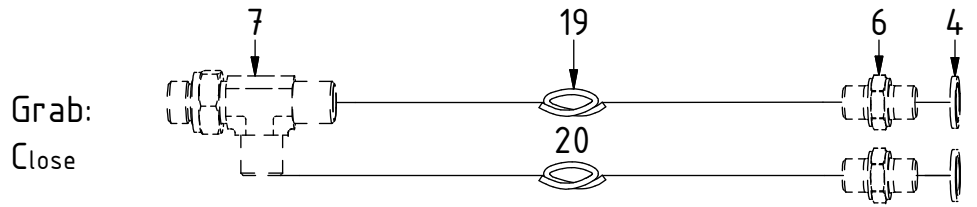

EC214 - HS10EC GR20 ECHF

POS in order of assembly

POS	DESCRIPTION	PART	QTY	COMMENTS
4	Washer GBR04 1/4	710702	14	QTY: 4 part of grab adapter
6	Adapter 1/4"	710135	6	QTY: 4 part of grab adapter
7	Adapter 404-06-06	7000386	2	
9	Sealing washer 1/2"	710704	4	
10	Adapter 1/2"	710108	2	
18	Hose Lock	742802	2	
19	Hose Grab Long	7000622	2	
20	Hose Grab Short	7000623	2	
21	Hose Extra	7000029	2	
22	Banjobolt 1/4"	710271	2	
23	Adapter 90°	7000059	2	
24	Bulkhead adapter nut 1/2"	710254	2	
25	Bulkhead adapter 1/2"	710244	2	
26	Quick coupling 1/2"	790115	2	
27	Dust protection 1/2"	790121	2	

Dashed lines for overview, mounts on other pages/assemblies. indicates instruction. represents hose.