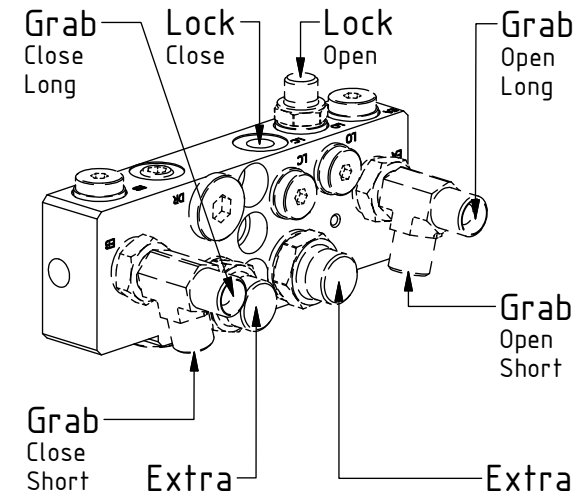

# EC214 - HS10EC GR20 ECHF

POS in order of assembly

POS	DESCRIPTION	PART	QTY	COMMENTS
1	See p.3 connection block config.			
11	Quick hitch HS10EC GR20 ECHF	1043670	1	Grab adapter included
12	Grease the ring			
13	O-ring 319,3x5,7	710908	1	
14	Feather Key	650102	6	
15	Screw MC6S 16x90	610530	12	Torque: 333Nm
16	Torque tighten quick hitch to rotator frame, six holes. Rotate to access the remaining holes			
17	Pipe plug M30x1,5	650410	1	Part of rotator frame assembly
28	O-ring 12,42x1,78	710973	4	Part of rotator frame assembly
29	O-ring 6,07x1,78	712422	2	Part of rotator frame assembly
30	O-ring 15,6x1,78	710912	1	Part of rotator frame assembly
31	Connection block ECHF	1028391	1	Part of rotator frame assembly
32	Washer NL10	611041	6	Part of rotator frame assembly
33	Screw MC6S 10x50	610457	2	Part of rotator frame assembly

# EC214 - HS10EC GR20 ECHF

Standard

POS	DESCRIPTION	PART	QTY	COMMENTS
2	Pipe plug 1/4"	711508	3	
3	Plug 3/8"	711504	2	
4	Washer GBR04 1/4	710702	14	QTY: 4 part of grab adapter
5	Plug 1/4"	711505	4	
6	Adapter 1/4"	710135	6	QTY: 4 part of grab adapter
7	Adapter 404-06-06	7000386	2	
8	Plug 1/2"	711500	1	
9	Sealing washer 1/2"	710704	4	
10	Adapter 1/2"	710108	2	

# EC214 - HS10EC GR20 ECHF

POS in order of assembly

POS	DESCRIPTION	PART	QTY	COMMENTS
4	Washer GBR04 1/4	710702	14	QTY: 4 part of grab adapter
6	Adapter 1/4"	710135	6	QTY: 4 part of grab adapter
7	Adapter 404-06-06	7000386	2	
9	Sealing washer 1/2"	710704	4	
10	Adapter 1/2"	710108	2	
18	Hose Lock	742802	2	
19	Hose Grab Long	7000622	2	
20	Hose Grab Short	7000623	2	
21	Hose Extra	7000029	2	
22	Banjobolt 1/4"	710271	2	
23	Adapter 90°	7000059	2	
24	Bulkhead adapter nut 1/2"	710254	2	
25	Bulkhead adapter 1/2"	710244	2	
26	Quick coupling 1/2"	790115	2	
27	Dust protection 1/2"	790121	2	