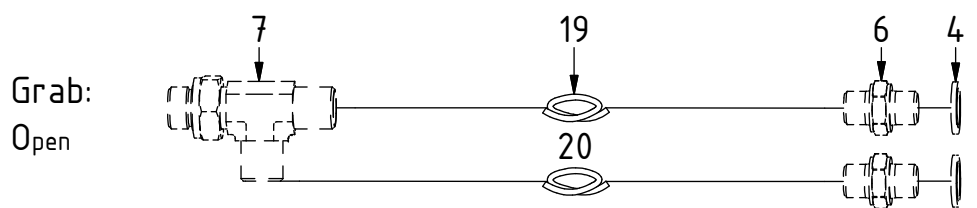

EC214 - HS10EC GR20 ECHF

POS in order of assembly

POS	DESCRIPTION	PART	QTY	COMMENTS
4	Washer GBR04 1/4	710702	14	QTY: 4 part of grab adapter
6	Adapter 1/4"	710135	6	QTY: 4 part of grab adapter
7	Adapter 404-06-06	7000386	2	
9	Sealing washer 1/2"	710704	4	
10	Adapter 1/2"	710108	2	
18	Hose Lock	742802	2	
19	Hose Grab Long	7000622	2	
20	Hose Grab Short	7000623	2	
21	Hose Extra	7000029	2	
22	Banjobolt 1/4"	710271	2	
23	Adapter 90°	7000059	2	
24	Bulkhead adapter nut 1/2"	710254	2	
25	Bulkhead adapter 1/2"	710244	2	
26	Quick coupling 1/2"	790115	2	
27	Dust protection 1/2"	790121	2	

Dashed lines for overview, mounts on other pages/assemblies. indicates instruction. represents hose.