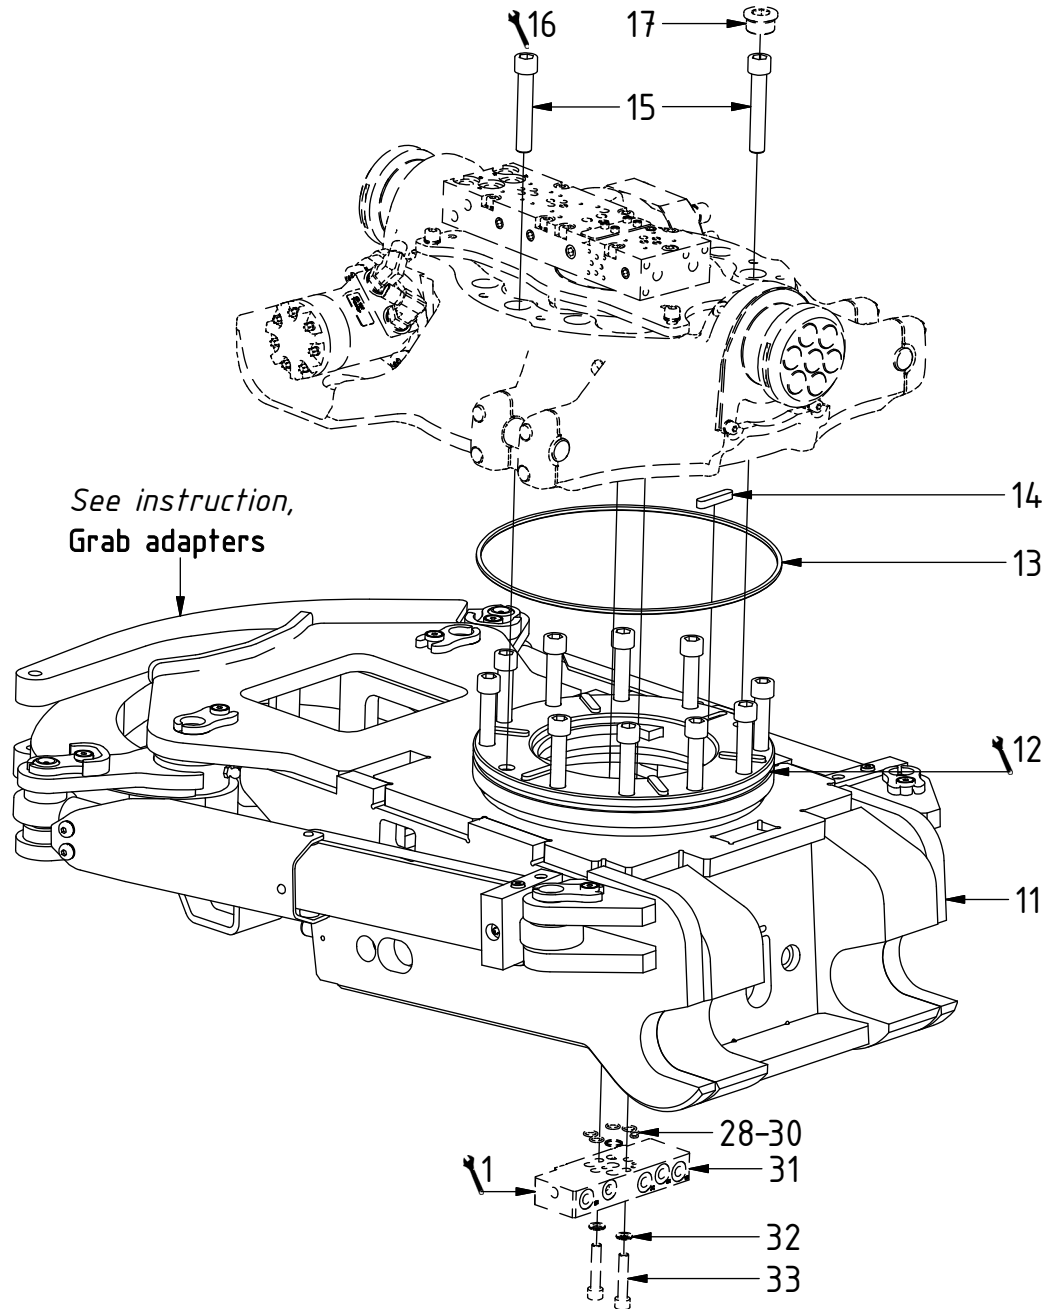

### Planned document changes:

**Briefly:**

Plug POS.3 replaced by plug 7001657 used with 3/8" Tredo.

# EC214 - HS10EC GR20 ECHF

POS in order of assembly

POS	DESCRIPTION	PART	QTY	COMMENTS
1	See p.3 connection block config.			
11	Quick hitch HS10EC GR20 ECHF	1043670	1	Grab adapter included
12	Grease the ring			
13	O-ring 319,3x5,7	710908	1	
14	Feather Key	650102	6	
15	Screw MC6S 16x90	610530	12	Torque: 333Nm
16	Torque tighten quick hitch to rotator frame, six holes. Rotate to access the remaining holes			
17	Pipe plug M30x1,5	650410	1	Part of rotator frame assembly
28	O-ring 12,42x1,78	710973	4	Part of rotator frame assembly
29	O-ring 6,07x1,78	712422	2	Part of rotator frame assembly
30	O-ring 15,6x1,78	710912	1	Part of rotator frame assembly
31	Connection block ECHF	1028391	1	Part of rotator frame assembly
32	Washer NL10	611041	6	Part of rotator frame assembly
33	Screw MC6S 10x50	610457	2	Part of rotator frame assembly

# EC214 - HS10EC GR20 ECHF

Standard

POS	DESCRIPTION	PART	QTY	COMMENTS
2	Pipe plug 1/4"	711508	3	
3	Plug 3/8"	711504	2	
4	Washer GBR04 1/4	710702	14	QTY: 4 part of grab adapter
5	Plug 1/4"	711505	4	
6	Adapter 1/4"	710135	6	QTY: 4 part of grab adapter
7	Adapter 404-06-06	7000386	2	
8	Plug 1/2"	711500	1	
9	Sealing washer 1/2"	710704	4	
10	Adapter 1/2"	710108	2	

Dashed lines for overview, mounts on other pages/assemblies. indicates instruction. represents hose.