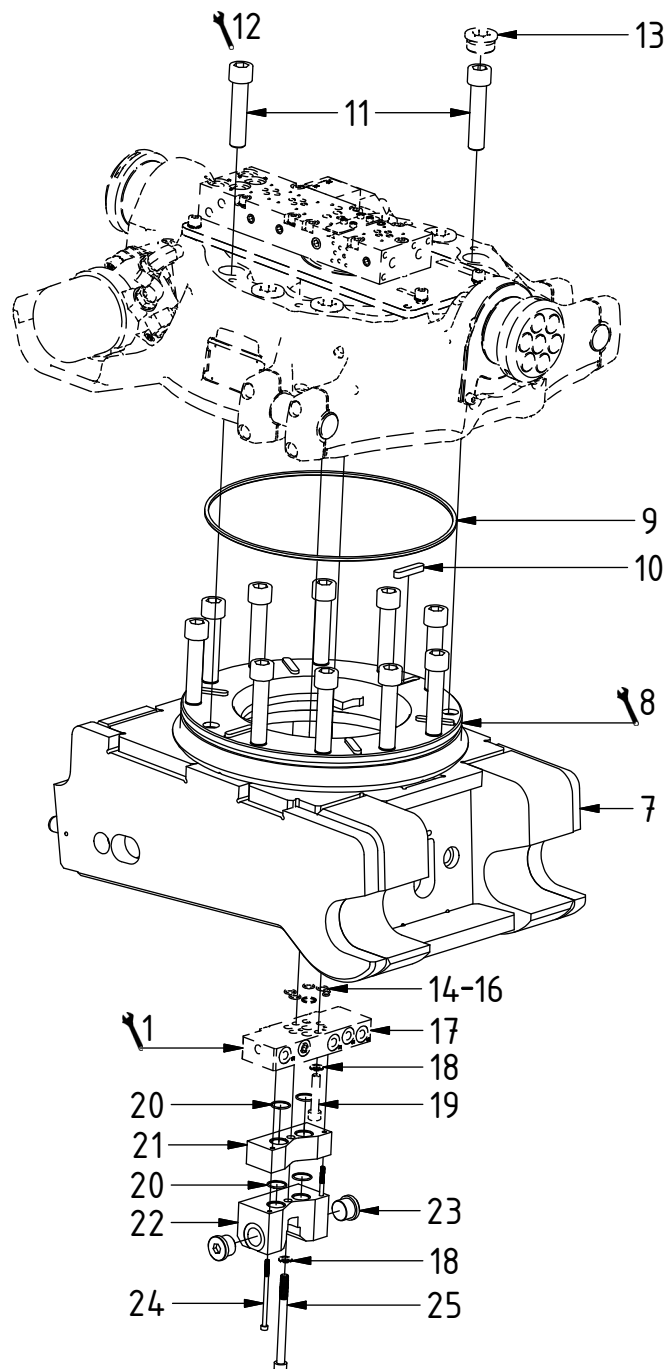

EC219 - HS10EC ECHF

POS	DESCRIPTION	PART	QTY	COMMENTS
1	See p.3 connection block config.			
7	Quick hitch Lehnhoff HS10 EC219	1033045	1	
8	Grease the ring			
9	O-ring 319,3x5,7	710908	1	
10	Feather Key	650102	6	
11	Screw MC6S 20x90	610556	12	Torque: 649Nm
12	Torque tighten quick hitch to rotator frame, six holes. Rotate to access the remaining holes			
13	Pipe plug M36	650408	2	Part of rotator frame assembly
14	O-ring 12,42x1,78	710973	4	Part of rotator frame assembly
15	O-ring 6,07x1,78	712422	2	Part of rotator frame assembly
16	O-ring 15,6x1,78	710912	1	Part of rotator frame assembly
17	Connection block ECHF	1028391	1	Part of rotator frame assembly
18	Washer NL10	611041	2	Part of rotator frame assembly
19	Screw MC6S 10x50	610457	1	Part of rotator frame assembly
20	O-ring 20,35x1,78 70 shore	710974	4	
21	Shim block 31mm ECHF	1031935	1	
22	Extra block 3/4" ECHF	1031934	1	
23	Plug 3/4"	711532	2	
24	Screw MC6S 5x90	610497	2	
25	Screw MC6S 10x120	6000025	1	

POS in order of assembly

EC219 - HS10EC ECHF

POS	DESCRIPTION	PART	QTY	COMMENTS
2	Plug 3/8"	711504	4	
3	Sealing washer 1/4"	710702	11	
4	Plug 1/4"	711505	4	
5	Adapter 138-04-29 (1/4")	710135	2	
6	Plug 1/2"	711500	1	

POS in order of assembly

EC219 - HS10EC ECHF

POS	DESCRIPTION	PART	QTY	COMMENTS
3	Sealing washer 1/4"	710702	11	
5	Adapter 138-04-29 (1/4")	710135	2	
26	Hose Lock	742802	2	
27	Hose Extra	7000502	2	
28	Sealing washer 3/4"	710706	4	
29	Banjobolt 1/4"	710271	2	
30	Quick coupling 3/4"	790193	2	
31	Dust protection 1/2"	790195	2	

See instruction, Standard components

EC219 - HS10EC ECHF

POS	DESCRIPTION	PART	QTY	COMMENTS
26	Hose Lock	742802	2	
27	Hose Extra	7000502	2	

POS in order of assembly