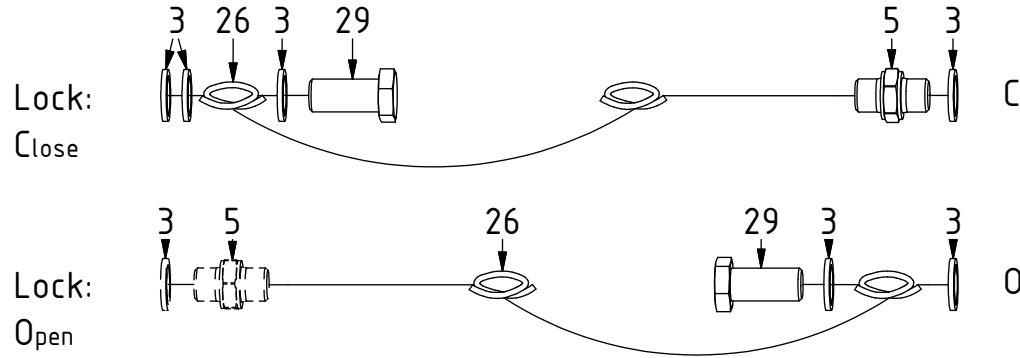

EC219 - HS10EC ECHF

POS	DESCRIPTION	PART	QTY	COMMENTS
1	See p.3 connection block config.			
7	Quick hitch Lehnhoff HS10 EC219	1033045	1	
8	Grease the ring			
9	O-ring 319,3x5,7	710908	1	
10	Feather Key	650102	6	
11	Screw MC6S 20x90	610556	12	Torque: 649Nm
12	Torque tighten quick hitch to rotator frame, six holes. Rotate to access the remaining holes			
13	Pipe plug M36	650408	2	Part of rotator frame assembly
14	O-ring 12,42x1,78	710973	4	Part of rotator frame assembly
15	O-ring 6,07x1,78	712422	2	Part of rotator frame assembly
16	O-ring 15,6x1,78	710912	1	Part of rotator frame assembly
17	Connection block ECHF	1028391	1	Part of rotator frame assembly
18	Washer NL10	611041	2	Part of rotator frame assembly
19	Screw MC6S 10x50	610457	1	Part of rotator frame assembly
20	O-ring 20,35x1,78 70 shore	710974	4	
21	Shim block 31mm ECHF	1031935	1	
22	Extra block 3/4" ECHF	1031934	1	
23	Plug 3/4"	711532	2	
24	Screw MC6S 5x90	610497	2	
25	Screw MC6S 10x120	6000025	1	

POS in order of assembly

EC219 - HS10EC ECHF

POS	DESCRIPTION	PART	QTY	COMMENTS
2	Plug 3/8"	711504	4	
3	Sealing washer 1/4"	710702	11	
4	Plug 1/4"	711505	4	
5	Adapter 138-04-29 (1/4")	710135	2	
6	Plug 1/2"	711500	1	

POS in order of assembly

EC219 - HS10EC ECHF

POS	DESCRIPTION	PART	QTY	COMMENTS
3	Sealing washer 1/4"	710702	11	
5	Adapter 138-04-29 (1/4")	710135	2	
26	Hose Lock	742802	2	
27	Hose Extra	7000502	2	
28	Sealing washer 3/4"	710706	4	
29	Banjobolt 1/4"	710271	2	
30	Quick coupling 3/4"	790193	2	
31	Dust protection 1/2"	790195	2	

See instruction, Standard components

EC219 - HS10EC ECHF

POS	DESCRIPTION	PART	QTY	COMMENTS
26	Hose Lock	742802	2	
27	Hose Extra	7000502	2	

POS in order of assembly