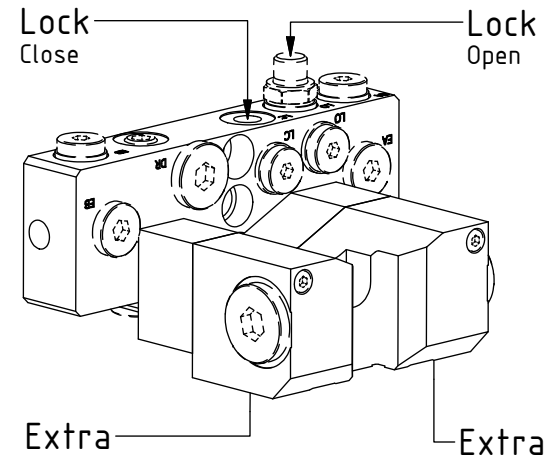

EC219 - HS10EC ECHF

POS	DESCRIPTION	PART	QTY	COMMENTS
1	See p.3 connection block config.			
7	Quick hitch Lehnhoff HS10 EC219	1033045	1	
8	Grease the ring			
9	O-ring 319,3x5,7	710908	1	
10	Feather Key	650102	6	
11	Screw MC6S 20x90	610556	12	Torque: 649Nm
12	Torque tighten quick hitch to rotator frame, six holes. Rotate to access the remaining holes			
13	Pipe plug M36	650408	2	Part of rotator frame assembly
14	O-ring 12,42x1,78	710973	4	Part of rotator frame assembly
15	O-ring 6,07x1,78	712422	2	Part of rotator frame assembly
16	O-ring 15,6x1,78	710912	1	Part of rotator frame assembly
17	Connection block ECHF	1028391	1	Part of rotator frame assembly
18	Washer NL10	611041	2	Part of rotator frame assembly
19	Screw MC6S 10x50	610457	1	Part of rotator frame assembly
20	O-ring 20,35x1,78 70 shore	710974	4	
21	Shim block 31mm ECHF	1031935	1	
22	Extra block 3/4" ECHF	1031934	1	
23	Plug 3/4"	711532	2	
24	Screw MC6S 5x90	610497	2	
25	Screw MC6S 10x120	6000025	1	

POS in order of assembly

EC219 - HS10EC ECHF

POS	DESCRIPTION	PART	QTY	COMMENTS
2	Plug 3/8"	711504	4	
3	Sealing washer 1/4"	710702	11	
4	Plug 1/4"	711505	4	
5	Adapter 138-04-29 (1/4")	710135	2	
6	Plug 1/2"	711500	1	

POS in order of assembly

EC219 - HS10EC ECHF

POS	DESCRIPTION	PART	QTY	COMMENTS
3	Sealing washer 1/4"	710702	11	
5	Adapter 138-04-29 (1/4")	710135	2	
26	Hose Lock	742802	2	
27	Hose Extra	7000502	2	
28	Sealing washer 3/4"	710706	4	
29	Banjobolt 1/4"	710271	2	
30	Quick coupling 3/4"	790193	2	
31	Dust protection 1/2"	790195	2	