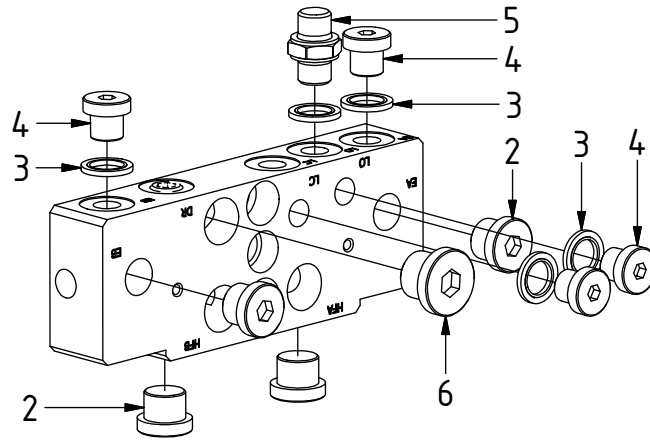

EC219 - HS10EC ECHF

POS	DESCRIPTION	PART	QTY	COMMENTS
1	See p.3 connection block config.			
7	Quick hitch Lehnhoff HS10 EC219	1033045	1	
8	Grease the ring			
9	O-ring 319,3x5,7	710908	1	
10	Feather Key	650102	6	
11	Screw MC6S 20x90	610556	12	Torque: 649Nm
12	Torque tighten quick hitch to rotator frame, six holes. Rotate to access the remaining holes			
13	Pipe plug M36	650408	2	Part of rotator frame assembly
14	O-ring 12,42x1,78	710973	4	Part of rotator frame assembly
15	O-ring 6,07x1,78	712422	2	Part of rotator frame assembly
16	O-ring 15,6x1,78	710912	1	Part of rotator frame assembly
17	Connection block ECHF	1028391	1	Part of rotator frame assembly
18	Washer NL10	611041	2	Part of rotator frame assembly
19	Screw MC6S 10x50	610457	1	Part of rotator frame assembly
20	O-ring 20,35x1,78 70 shore	710974	4	
21	Shim block 31mm ECHF	1031935	1	
22	Extra block 3/4" ECHF	1031934	1	
23	Plug 3/4"	711532	2	
24	Screw MC6S 5x90	610497	2	
25	Screw MC6S 10x120	6000025	1	

POS in order of assembly

EC219 - HS10EC ECHF

POS	DESCRIPTION	PART	QTY	COMMENTS
2	Plug 3/8"	711504	4	
3	Sealing washer 1/4"	710702	11	
4	Plug 1/4"	711505	4	
5	Adapter 138-04-29 (1/4")	710135	2	
6	Plug 1/2"	711500	1	

POS in order of assembly

EC219 - HS10EC ECHF

POS	DESCRIPTION	PART	QTY	COMMENTS
3	Sealing washer 1/4"	710702	11	
5	Adapter 138-04-29 (1/4")	710135	2	
26	Hose Lock	742802	2	
27	Hose Extra	7000502	2	
28	Sealing washer 3/4"	710706	4	
29	Banjobolt 1/4"	710271	2	
30	Quick coupling 3/4"	790193	2	
31	Dust protection 1/2"	790195	2	

See instruction, Standard components

EC219 - HS10EC ECHF

POS	DESCRIPTION	PART	QTY	COMMENTS
26	Hose Lock	742802	2	
27	Hose Extra	7000502	2	

POS in order of assembly