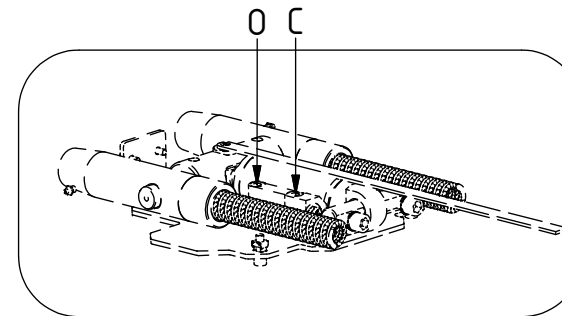

EC219 - HS10EC ECHF

POS	DESCRIPTION	PART	QTY	COMMENTS
1	See p.3 connection block config.			
7	Quick hitch Lehnhoff HS10 EC219	1033045	1	
8	Grease the ring			
9	O-ring 319,3x5,7	710908	1	
10	Feather Key	650102	6	
11	Screw MC6S 20x90	610556	12	Torque: 649Nm
12	Torque tighten quick hitch to rotator frame, six holes. Rotate to access the remaining holes			
13	Pipe plug M36	650408	2	Part of rotator frame assembly
14	O-ring 12,42x1,78	710973	4	Part of rotator frame assembly
15	O-ring 6,07x1,78	712422	2	Part of rotator frame assembly
16	O-ring 15,6x1,78	710912	1	Part of rotator frame assembly
17	Connection block ECHF	1028391	1	Part of rotator frame assembly
18	Washer NL10	611041	2	Part of rotator frame assembly
19	Screw MC6S 10x50	610457	1	Part of rotator frame assembly
20	O-ring 20,35x1,78 70 shore	710974	4	
21	Shim block 31mm ECHF	1031935	1	
22	Extra block 3/4" ECHF	1031934	1	
23	Plug 3/4"	711532	2	
24	Screw MC6S 5x90	610497	2	
25	Screw MC6S 10x120	6000025	1	

POS in order of assembly

EC219 - HS10EC ECHF

POS	DESCRIPTION	PART	QTY	COMMENTS
2	Plug 3/8"	711504	4	
3	Sealing washer 1/4"	710702	11	
4	Plug 1/4"	711505	4	
5	Adapter 138-04-29 (1/4")	710135	2	
6	Plug 1/2"	711500	1	

POS in order of assembly

EC219 - HS10EC ECHF

POS	DESCRIPTION	PART	QTY	COMMENTS
3	Sealing washer 1/4"	710702	11	
5	Adapter 138-04-29 (1/4")	710135	2	
26	Hose Lock	742802	2	
27	Hose Extra	7000502	2	
28	Sealing washer 3/4"	710706	4	
29	Banjobolt 1/4"	710271	2	
30	Quick coupling 3/4"	790193	2	
31	Dust protection 1/2"	790195	2	