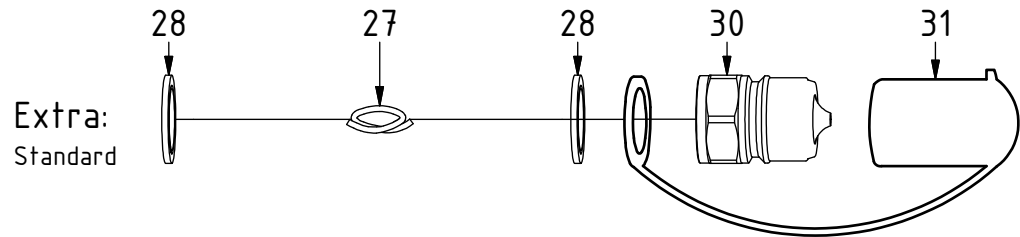

EC219 - HS10EC ECHF

POS	DESCRIPTION	PART	QTY	COMMENTS
1	See p.3 connection block config.			
7	Quick hitch Lehnhoff HS10 EC219	1033045	1	
8	Grease the ring			
9	O-ring 319,3x5,7	710908	1	
10	Feather Key	650102	6	
11	Screw MC6S 20x90	610556	12	Torque: 649Nm
12	Torque tighten quick hitch to rotator frame, six holes. Rotate to access the remaining holes			
13	Pipe plug M36	650408	2	Part of rotator frame assembly
14	O-ring 12,42x1,78	710973	4	Part of rotator frame assembly
15	O-ring 6,07x1,78	712422	2	Part of rotator frame assembly
16	O-ring 15,6x1,78	710912	1	Part of rotator frame assembly
17	Connection block ECHF	1028391	1	Part of rotator frame assembly
18	Washer NL10	611041	2	Part of rotator frame assembly
19	Screw MC6S 10x50	610457	1	Part of rotator frame assembly
20	O-ring 20,35x1,78 70 shore	710974	4	
21	Shim block 31mm ECHF	1031935	1	
22	Extra block 3/4" ECHF	1031934	1	
23	Plug 3/4"	711532	2	
24	Screw MC6S 5x90	610497	2	
25	Screw MC6S 10x120	6000025	1	

POS in order of assembly

EC219 - HS10EC ECHF

POS	DESCRIPTION	PART	QTY	COMMENTS
2	Plug 3/8"	711504	4	
3	Sealing washer 1/4"	710702	11	
4	Plug 1/4"	711505	4	
5	Adapter 138-04-29 (1/4")	710135	2	
6	Plug 1/2"	711500	1	

POS in order of assembly

EC219 - HS10EC ECHF

POS	DESCRIPTION	PART	QTY	COMMENTS
3	Sealing washer 1/4"	710702	11	
5	Adapter 138-04-29 (1/4")	710135	2	
26	Hose Lock	742802	2	
27	Hose Extra	7000502	2	
28	Sealing washer 3/4"	710706	4	
29	Banjobolt 1/4"	710271	2	
30	Quick coupling 3/4"	790193	2	
31	Dust protection 1/2"	790195	2	

See instruction, Standard components

EC219 - HS10EC ECHF

POS	DESCRIPTION	PART	QTY	COMMENTS
26	Hose Lock	742802	2	
27	Hose Extra	7000502	2	

POS in order of assembly