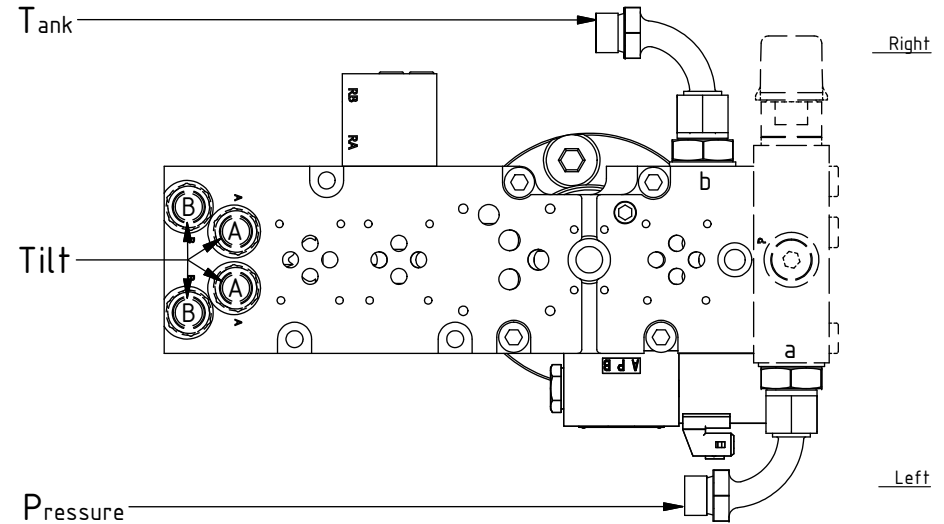

POS	DESCRIPTION	PART	QTY	COMMENTS
9	Sealing washer 3/8"	710703	4	
10	Adapter 3/8"	710106	4	
11	Washer GBR12 3/4	710706	2	QTY: 4 for SX
12	Adapter 136-12-12 (3/4")	710126	2	
13	Adapter 488-12-12 90° (3/4")	7000059	2	
16	For Feed Right/Left - UNI			Additional hose, see "Top part"
17	Hose Feed 3/4" - UNI	7000030	2	
18	Hose Feed 3/4" - QS70, S1, S2, B27	7000063	2	QTY: 1 for Feed Right/Left
19	Hose Feed 3/4" Right/Left - QS70,S1,S2,B27	7000065	1	Feed Right: Mount on left side Feed Left: Mount on right side
20	Hose Feed 3/4" - CW30S, SMP2, HS21, MS21, T620V, VaiaCar	7000401	2	
24	Hose Tilt	7000031	4	

TILT:

EC226 ECHF - ss10 Hoses

1/2"
FEED:

POS	DESCRIPTION	PART	QTY	COMMENTS
9	Sealing washer 3/8"	710703	4	
10	Adapter 3/8"	710106	4	
11	Washer GBR12 3/4	710706	2	QTY: 4 for SX
14	Adapter 1/2" male - 3/4" male	710109	2	
15	Adapter 1/2" 90°	712209	2	
21	Hose Feed 1/2"	742621	2	
24	Hose Tilt	7000031	4	

TILT:

EC226 ECHF - ss10 Hoses

POS in order of assembly

POS	DESCRIPTION	PART	QTY	COMMENTS
9	Sealing washer 3/8"	710703	4	
10	Adapter 3/8"	710106	4	
11	Washer GBR12 3/4	710706	2	QTY: 4 for SX
14	Adapter 1/2" male - 3/4" male	710109	2	
15	Adapter 1/2" 90°	712209	2	
22	Hose Feed EC-Oil P	7001301	1	
23	Hose Feed EC-Oil T	7001302	1	
24	Hose Tilt	7000031	4	

Top EC-Oil FEED:

TILT:

EC226 ECHF - ss10 Hoses

3/4" (Std)
FEED:

POS	DESCRIPTION	PART	QTY	COMMENTS
16	For Feed Right/Left - UNI			Additional hose, see "Top part"
17	Hose Feed 3/4" - UNI	7000030	2	
18	Hose Feed 3/4" - QS70, S1, S2, B27	7000063	2	QTY: 1 for Feed Right/Left
19	Hose Feed 3/4" Right/Left - QS70,S1,S2,B27	7000065	1	Feed Right: Mount on left side Feed Left: Mount on right side
20	Hose Feed 3/4" - CW30S, SMP2, HS21, MS21, T620V, VaiaCar	7000401	2	
24	Hose Tilt	7000031	4	