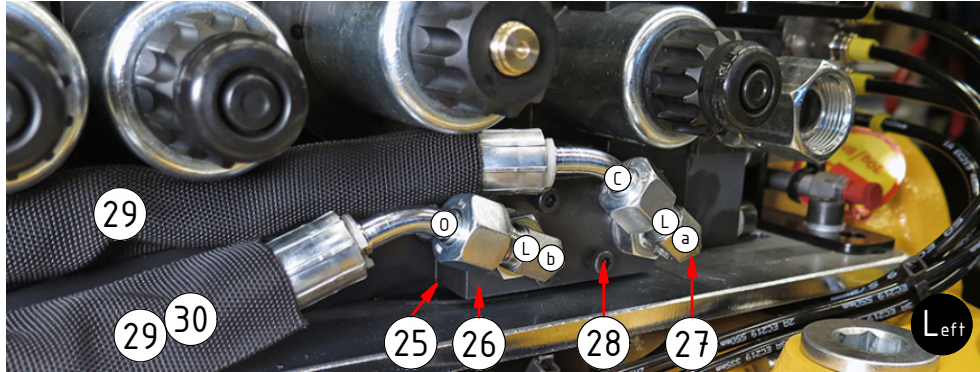

POS	DESCRIPTION	PART	QTY	COMMENTS
22	Hose Feed EC-Oil P	7001301	1	
23	Hose Feed EC-Oil T	7001302	1	
24	Hose Tilt	7000031	4	

POS in order of assembly

EC226 ECHF - ss10 Hoses

special / options

SQ:

SX:

POS	DESCRIPTION	PART	QTY	COMMENTS
11	Washer GBR12 3/4	710706	2	QTY: 4 for SX
15	Adapter 1/2" 90°	712209	2	
25	O-ring 7,65x1,78	710960	4	
26	Connection block NG4	1009586	1	
27	Adapter 90°	710151	2	
28	Screw MC6S 5x30	610403	4	Torque: 9,7Nm
29	Hose SQ Short & XP	7000032	1	QTY: 2 for SQ Feed Left
30	Hose SQ Long	7000051	1	
31	Adapter 45°	7000104	1	
32	O-ring square 12,42x1,68 nbr70 NG10	750704	4	
33	Connection block 2x1/2" / 2x3/4"NG10	1027520	1	
34	Screw MC6S 6x40	610418	4	Torque: 17Nm
35	Plug	711500	2	
36	Adapter 234-12-08	712219	2	Double washers against block
37	Seal washer GBR08 1/2"	710704	2	
38	Adapter 136-08-08	710108	2	
39	Hose SX			