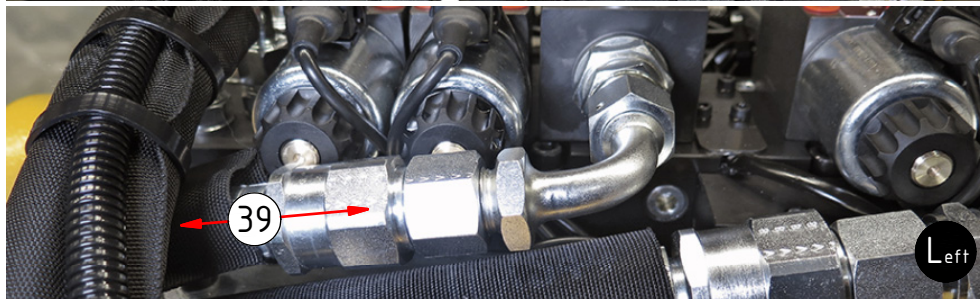

POS	DESCRIPTION	PART	QTY	COMMENTS
22	Hose Feed EC-Oil P	7001301	1	
23	Hose Feed EC-Oil T	7001302	1	
24	Hose Tilt	7000031	4	

POS in order of assembly

EC226 ECHF - ss10 Hoses

special / options

SQ:

SX:

POS	DESCRIPTION	PART	QTY	COMMENTS
11	Washer GBR12 3/4	710706	2	QTY: 4 for SX
15	Adapter 1/2" 90°	712209	2	
25	O-ring 7,65x1,78	710960	4	
26	Connection block NG4	1009586	1	
27	Adapter 90°	710151	2	
28	Screw MC6S 5x30	610403	4	Torque: 9,7Nm
29	Hose SQ Short & XP	7000032	1	QTY: 2 for SQ Feed Left
30	Hose SQ Long	7000051	1	
31	Adapter 45°	7000104	1	
32	O-ring square 12,42x1,68 nbr70 NG10	750704	4	
33	Connection block 2x1/2" / 2x3/4"NG10	1027520	1	
34	Screw MC6S 6x40	610418	4	Torque: 17Nm
35	Plug	711500	2	
36	Adapter 234-12-08	712219	2	Double washers against block
37	Seal washer GBR08 1/2"	710704	2	
38	Adapter 136-08-08	710108	2	
39	Hose SX			