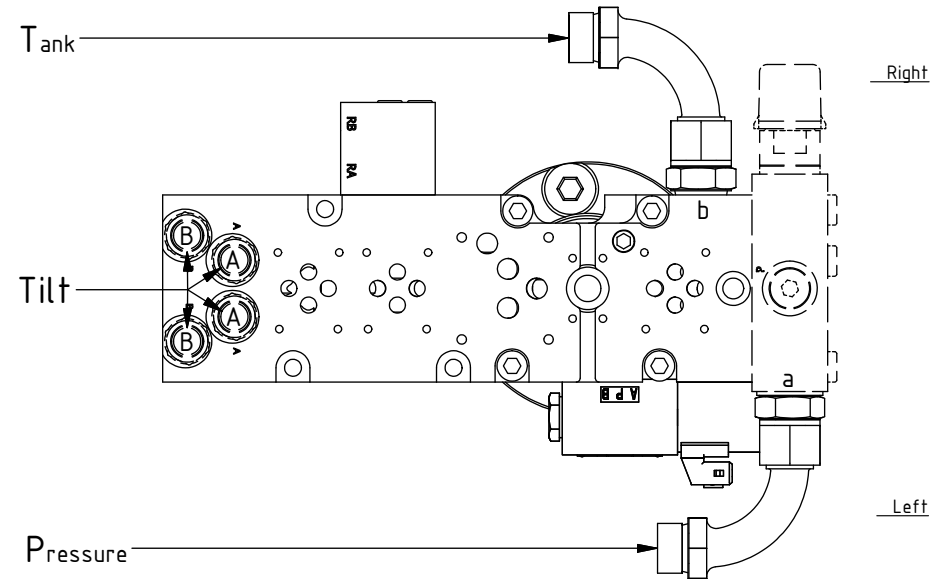

EC226 ECHF - ss10 Hoses

POS	DESCRIPTION	PART	QTY	COMMENTS
1	Connection block ECHF	1027363	1	(POS.2-3 included)
2	Plug 3/4"	711532	1	
3	Preassure reduction valve VRN2-10	730326	1	
4	O-ring 15,54x2,62	712423	2	
5	Washer NL 10mm	611041	8	QTY: 4 part of make up
6	Socket Head Screw 10x45	610589	4	
7	For option SQ, SX, XP			See p.9 for instruction
8	Mount before adapters and feed hoses			See "Std Valves & cables"
9	Sealing washer 3/8"	710703	4	
10	Adapter 3/8"	710106	4	
40	Plug 3/8"	711504	4	
41	Protective cover EC226 ECHF left	1031186	1	
42	Protective cover EC226 ECHF right	1031185	1	
43	Hex Head Screw 10x25	610142	4	

See instruction,
Std. Valves & cables

Top EC-Oil
(Not for 2Bl.Feed)

EC226R:

Replaces
POS.9-10

EC226 ECHF - ss10 Hoses

POS in order of assembly

3/4" (Std)

FEED:

POS	DESCRIPTION	PART	QTY	COMMENTS
9	Sealing washer 3/8"	710703	4	
10	Adapter 3/8"	710106	4	
11	Washer GBR12 3/4	710706	2	QTY: 4 for SX
12	Adapter 136-12-12 (3/4")	710126	2	
13	Adapter 488-12-12 90° (3/4")	7000059	2	
16	For Feed Right/Left - UNI			Additional hose, see "Top part"
17	Hose Feed 3/4" - UNI	7000030	2	
18	Hose Feed 3/4" - QS70, S1, S2, B27	7000063	2	QTY: 1 for Feed Right/Left
19	Hose Feed 3/4" Right/Left - QS70,S1,S2,B27	7000065	1	Feed Right: Mount on left side Feed Left: Mount on right side
20	Hose Feed 3/4" - CW30S, SMP2, HS21, MS21, T620V, VaiaCar	7000401	2	
24	Hose Tilt	7000031	4	

TILT:

EC226 ECHF - ss10 Hoses

1/2"
FEED:

POS	DESCRIPTION	PART	QTY	COMMENTS
9	Sealing washer 3/8"	710703	4	
10	Adapter 3/8"	710106	4	
11	Washer GBR12 3/4	710706	2	QTY: 4 for SX
14	Adapter 1/2" male - 3/4" male	710109	2	
15	Adapter 1/2" 90°	712209	2	
21	Hose Feed 1/2"	742621	2	
24	Hose Tilt	7000031	4	