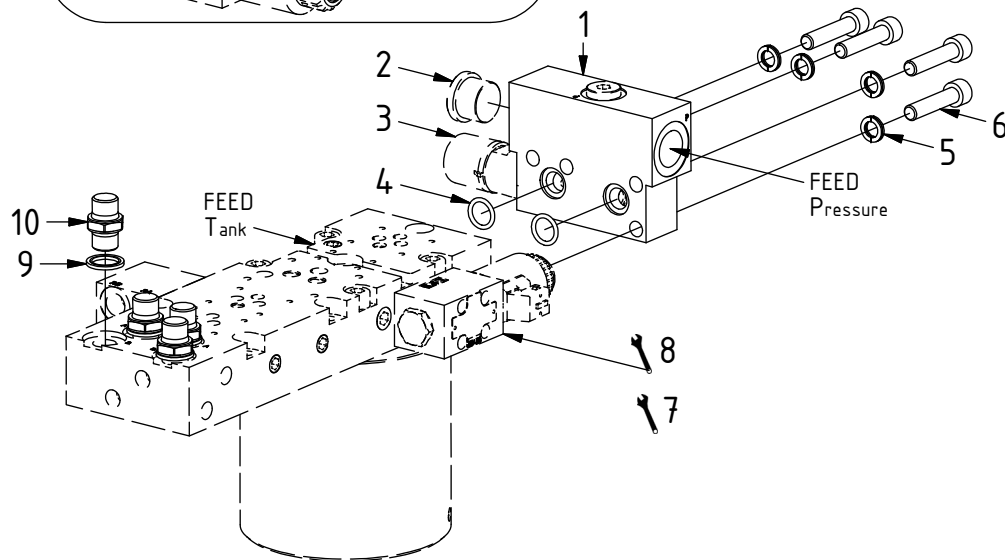

EC226 ECHF - ss10 Hoses

POS	DESCRIPTION	PART	QTY	COMMENTS
1	Connection block ECHF	1027363	1	(POS.2-3 included)
2	Plug 3/4"	711532	1	
3	Preassure reduction valve VRN2-10	730326	1	
4	O-ring 15,54x2,62	712423	2	
5	Washer NL 10mm	611041	8	QTY: 4 part of make up
6	Socket Head Screw 10x45	610589	4	
7	For option SQ, SX, XP			See p.9 for instruction
8	Mount before adapters and feed hoses			See "Std Valves & cables"
9	Sealing washer 3/8"	710703	4	
10	Adapter 3/8"	710106	4	
40	Plug 3/8"	711504	4	
41	Protective cover EC226 ECHF left	1031186	1	
42	Protective cover EC226 ECHF right	1031185	1	
43	Hex Head Screw 10x25	610142	4	

See instruction,
Std. Valves & cables

Top EC-Oil
(Not for 2Bl.Feed)

EC226R:

Replaces
POS.9-10

EC226 ECHF - ss10 Hoses

POS in order of assembly

3/4" (Std)

FEED:

POS	DESCRIPTION	PART	QTY	COMMENTS
9	Sealing washer 3/8"	710703	4	
10	Adapter 3/8"	710106	4	
11	Washer GBR12 3/4	710706	2	QTY: 4 for SX
12	Adapter 136-12-12 (3/4")	710126	2	
13	Adapter 488-12-12 90° (3/4")	7000059	2	
16	For Feed Right/Left - UNI			Additional hose, see "Top part"
17	Hose Feed 3/4" - UNI	7000030	2	
18	Hose Feed 3/4" - QS70, S1, S2, B27	7000063	2	QTY: 1 for Feed Right/Left
19	Hose Feed 3/4" Right/Left - QS70,S1,S2,B27	7000065	1	Feed Right: Mount on left side Feed Left: Mount on right side
20	Hose Feed 3/4" - CW30S, SMP2, HS21, MS21, T620V, VaiaCar	7000401	2	
24	Hose Tilt	7000031	4	

Top EC-Oil FEED:

TILT:

EC226 ECHF - ss10 Hoses

3/4" (Std)
FEED:

POS	DESCRIPTION	PART	QTY	COMMENTS
16	For Feed Right/Left - UNI			Additional hose, see "Top part"
17	Hose Feed 3/4" - UNI	7000030	2	
18	Hose Feed 3/4" - QS70, S1, S2, B27	7000063	2	QTY: 1 for Feed Right/Left
19	Hose Feed 3/4" Right/Left - QS70,S1,S2,B27	7000065	1	Feed Right: Mount on left side Feed Left: Mount on right side
20	Hose Feed 3/4" - CW30S, SMP2, HS21, MS21, T620V, VaiaCar	7000401	2	
24	Hose Tilt	7000031	4	