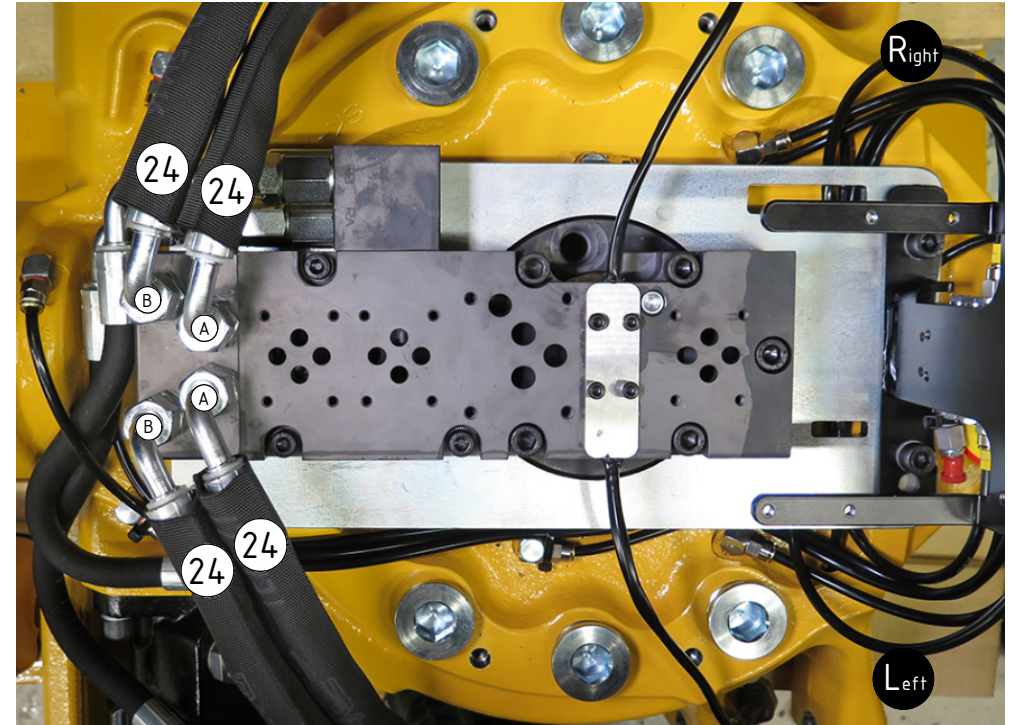

POS in order of assembly