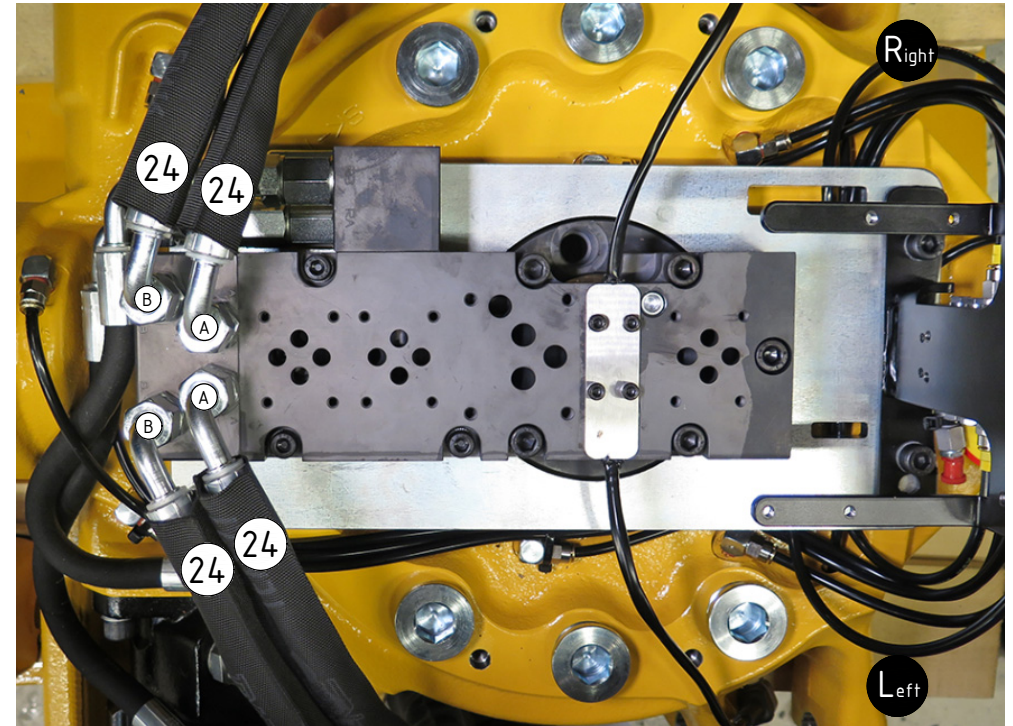

Top EC-Oil FEED:

TILT:

EC226 ECHF - ss10 Hoses

3/4" (Std)
FEED:

POS	DESCRIPTION	PART	QTY	COMMENTS
16	For Feed Right/Left - UNI			Additional hose, see "Top part"
17	Hose Feed 3/4" - UNI	7000030	2	
18	Hose Feed 3/4" - QS70, S1, S2, B27	7000063	2	QTY: 1 for Feed Right/Left
19	Hose Feed 3/4" Right/Left - QS70,S1,S2,B27	7000065	1	Feed Right: Mount on left side Feed Left: Mount on right side
20	Hose Feed 3/4" - CW30S, SMP2, HS21, MS21, T620V, VaiaCar	7000401	2	
24	Hose Tilt	7000031	4	

TILT:

POS in order of assembly

EC226 ECHF - ss10 Hoses

1/2"
FEED:

POS	DESCRIPTION	PART	QTY	COMMENTS
21	Hose Feed 1/2"	742621	2	
24	Hose Tilt	7000031	4	

TILT:

EC226 ECHF - ss10 Hoses

Top EC-Oil
FEED & TILT:

POS	DESCRIPTION	PART	QTY	COMMENTS
22	Hose Feed EC-Oil P	7001301	1	
23	Hose Feed EC-Oil T	7001302	1	
24	Hose Tilt	7000031	4	

POS in order of assembly

EC226 ECHF - ss10 Hoses

special / options

SQ:

SX:

POS	DESCRIPTION	PART	QTY	COMMENTS
11	Washer GBR12 3/4	710706	2	QTY: 4 for SX
15	Adapter 1/2" 90°	712209	2	
25	O-ring 7,65x1,78	710960	4	
26	Connection block NG4	1009586	1	
27	Adapter 90°	710151	2	
28	Screw MC6S 5x30	610403	4	Torque: 9,7Nm
29	Hose SQ Short & XP	7000032	1	QTY: 2 for SQ Feed Left
30	Hose SQ Long	7000051	1	
31	Adapter 45°	7000104	1	
32	O-ring square 12,42x1,68 nbr70 NG10	750704	4	
33	Connection block 2x1/2" / 2x3/4"NG10	1027520	1	
34	Screw MC6S 6x40	610418	4	Torque: 17Nm
35	Plug	711500	2	
36	Adapter 234-12-08	712219	2	Double washers against block
37	Seal washer GBR08 1/2"	710704	2	
38	Adapter 136-08-08	710108	2	
39	Hose SX			