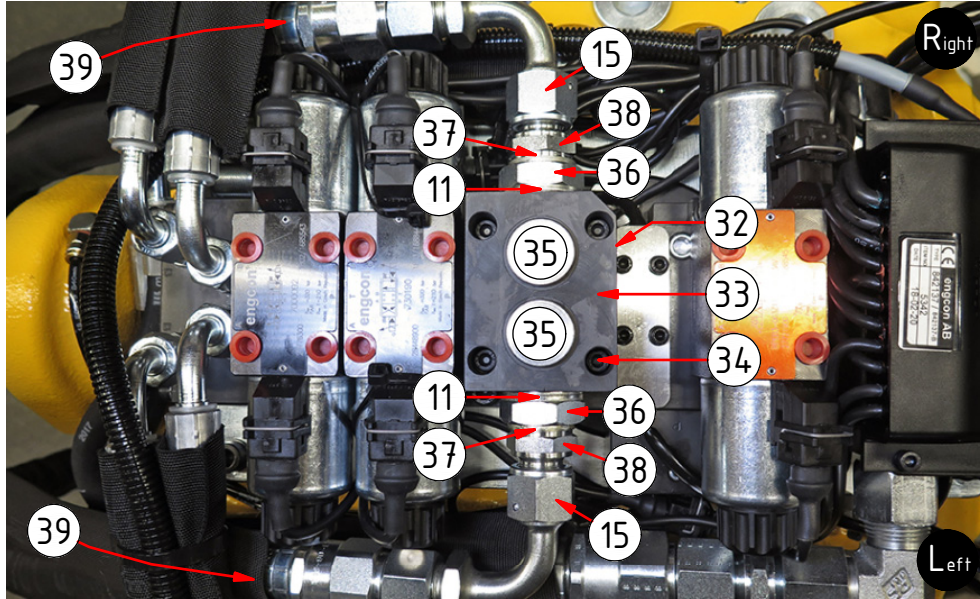

Top EC-Oil FEED:

TILT:

EC226 ECHF - ss10 Hoses

3/4" (Std)
FEED:

POS	DESCRIPTION	PART	QTY	COMMENTS
16	For Feed Right/Left - UNI			Additional hose, see "Top part"
17	Hose Feed 3/4" - UNI	7000030	2	
18	Hose Feed 3/4" - QS70, S1, S2, B27	7000063	2	QTY: 1 for Feed Right/Left
19	Hose Feed 3/4" Right/Left - QS70,S1,S2,B27	7000065	1	Feed Right: Mount on left side Feed Left: Mount on right side
20	Hose Feed 3/4" - CW30S, SMP2, HS21, MS21, T620V, VaiaCar	7000401	2	
24	Hose Tilt	7000031	4	

TILT:

POS in order of assembly

EC226 ECHF - ss10 Hoses

1/2"
FEED:

POS	DESCRIPTION	PART	QTY	COMMENTS
21	Hose Feed 1/2"	742621	2	
24	Hose Tilt	7000031	4	

TILT:

EC226 ECHF - ss10 Hoses

Top EC-Oil
FEED & TILT:

POS	DESCRIPTION	PART	QTY	COMMENTS
22	Hose Feed EC-Oil P	7001301	1	
23	Hose Feed EC-Oil T	7001302	1	
24	Hose Tilt	7000031	4	

POS in order of assembly

EC226 ECHF - ss10 Hoses

special / options

SQ:

SX:

POS	DESCRIPTION	PART	QTY	COMMENTS
11	Washer GBR12 3/4	710706	2	QTY: 4 for SX
15	Adapter 1/2" 90°	712209	2	
25	O-ring 7,65x1,78	710960	4	
26	Connection block NG4	1009586	1	
27	Adapter 90°	710151	2	
28	Screw MC6S 5x30	610403	4	Torque: 9,7Nm
29	Hose SQ Short & XP	7000032	1	QTY: 2 for SQ Feed Left
30	Hose SQ Long	7000051	1	
31	Adapter 45°	7000104	1	
32	O-ring square 12,42x1,68 nbr70 NG10	750704	4	
33	Connection block 2x1/2" / 2x3/4"NG10	1027520	1	
34	Screw MC6S 6x40	610418	4	Torque: 17Nm
35	Plug	711500	2	
36	Adapter 234-12-08	712219	2	Double washers against block
37	Seal washer GBR08 1/2"	710704	2	
38	Adapter 136-08-08	710108	2	
39	Hose SX			