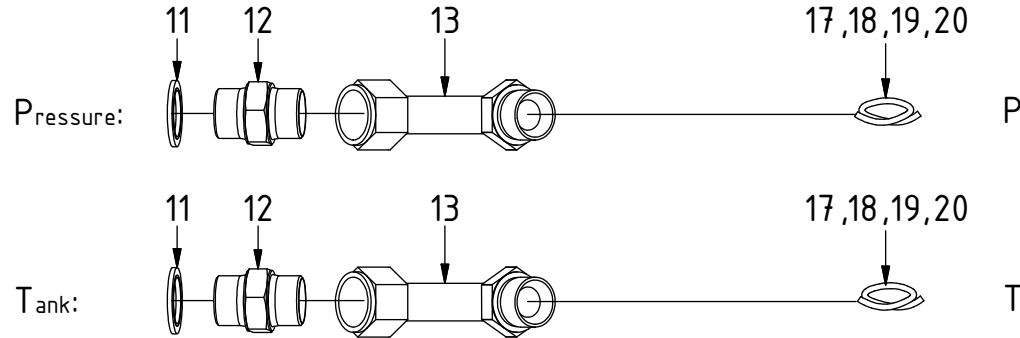

EC226 ECHF - ss10 Hoses

POS	DESCRIPTION	PART	QTY	COMMENTS
1	Connection block ECHF	1027363	1	(POS.2-3 included)
2	Plug 3/4"	711532	1	
3	Preassure reduction valve VRN2-10	730326	1	
4	O-ring 15,54x2,62	712423	2	
5	Washer NL 10mm	611041	8	QTY: 4 part of make up
6	Socket Head Screw 10x45	610589	4	
7	For option SQ, SX, XP			See p.9 for instruction
8	Mount before adapters and feed hoses			See "Std Valves & cables"
9	Sealing washer 3/8"	710703	4	
10	Adapter 3/8"	710106	4	
40	Plug 3/8"	711504	4	
41	Protective cover EC226 ECHF left	1031186	1	
42	Protective cover EC226 ECHF right	1031185	1	
43	Hex Head Screw 10x25	610142	4	

See instruction,
Std. Valves & cables

Top EC-Oil
(Not for 2Bl.Feed)

EC226R:

Replaces
POS.9-10

EC226 ECHF - ss10 Hoses

POS in order of assembly

3/4" (Std)

FEED:

POS	DESCRIPTION	PART	QTY	COMMENTS
9	Sealing washer 3/8"	710703	4	
10	Adapter 3/8"	710106	4	
11	Washer GBR12 3/4	710706	2	QTY: 4 for SX
12	Adapter 136-12-12 (3/4")	710126	2	
13	Adapter 488-12-12 90° (3/4")	7000059	2	
16	For Feed Right/Left - UNI			Additional hose, see "Top part"
17	Hose Feed 3/4" - UNI	7000030	2	
18	Hose Feed 3/4" - QS70, S1, S2, B27	7000063	2	QTY: 1 for Feed Right/Left
19	Hose Feed 3/4" Right/Left - QS70,S1,S2,B27	7000065	1	Feed Right: Mount on left side Feed Left: Mount on right side
20	Hose Feed 3/4" - CW30S, SMP2, HS21, MS21, T620V, VaiaCar	7000401	2	
24	Hose Tilt	7000031	4	

TILT:

EC226 ECHF - ss10 Hoses

1/2"
FEED:

POS	DESCRIPTION	PART	QTY	COMMENTS
9	Sealing washer 3/8"	710703	4	
10	Adapter 3/8"	710106	4	
11	Washer GBR12 3/4	710706	2	QTY: 4 for SX
14	Adapter 1/2" male - 3/4" male	710109	2	
15	Adapter 1/2" 90°	712209	2	
21	Hose Feed 1/2"	742621	2	
24	Hose Tilt	7000031	4	