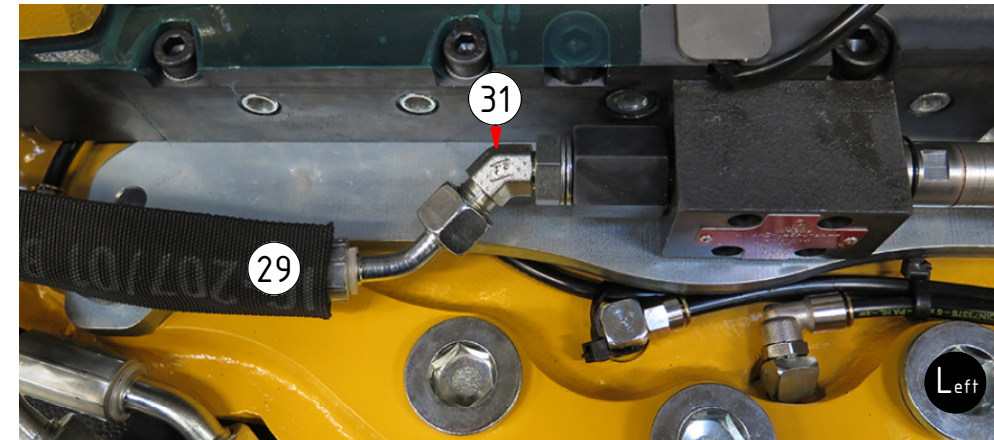

POS	DESCRIPTION	PART	QTY	COMMENTS
11	Washer GBR12 3/4	710706	2	QTY: 4 for SX
15	Adapter 1/2" 90°	712209	2	
25	O-ring 7,65x1,78	710960	4	
26	Connection block NG4	1009586	1	
27	Adapter 90°	710151	2	
28	Screw MC6S 5x30	610403	4	Torque: 9,7Nm
29	Hose SQ Short & XP	7000032	1	QTY: 2 for SQ Feed Left
30	Hose SQ Long	7000051	1	
31	Adapter 45°	7000104	1	
32	O-ring square 12,42x1,68 nbr70 NG10	750704	4	
33	Connection block 2x1/2" / 2x3/4"NG10	1027520	1	
34	Screw MC6S 6x40	610418	4	Torque: 17Nm
35	Plug	711500	2	
36	Adapter 234-12-08	712219	2	Double washers against block
37	Seal washer GBR08 1/2"	710704	2	
38	Adapter 136-08-08	710108	2	
39	Hose SX			

XP: