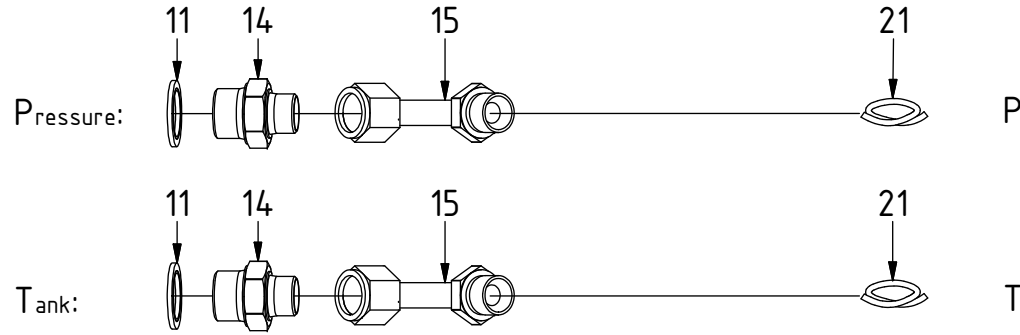

EC226 ECHF - ss10 Hoses

POS	DESCRIPTION	PART	QTY	COMMENTS
1	Connection block ECHF	1027363	1	(POS.2-3 included)
2	Plug 3/4"	711532	1	
3	Preassure reduction valve VRN2-10	730326	1	
4	O-ring 15,54x2,62	712423	2	
5	Washer NL 10mm	611041	8	QTY: 4 part of make up
6	Socket Head Screw 10x45	610589	4	
7	For option SQ, SX, XP			See p.9 for instruction
8	Mount before adapters and feed hoses			See "Std Valves & cables"
9	Sealing washer 3/8"	710703	4	
10	Adapter 3/8"	710106	4	
40	Plug 3/8"	711504	4	
41	Protective cover EC226 ECHF left	1031186	1	
42	Protective cover EC226 ECHF right	1031185	1	
43	Hex Head Screw 10x25	610142	4	

See instruction,
Std. Valves & cables

Top EC-Oil
(Not for 2Bl.Feed)

EC226R:

Replaces
POS.9-10

EC226 ECHF - ss10 Hoses

POS in order of assembly

3/4" (Std)

FEED:

POS	DESCRIPTION	PART	QTY	COMMENTS
9	Sealing washer 3/8"	710703	4	
10	Adapter 3/8"	710106	4	
11	Washer GBR12 3/4	710706	2	QTY: 4 for SX
12	Adapter 136-12-12 (3/4")	710126	2	
13	Adapter 488-12-12 90° (3/4")	7000059	2	
16	For Feed Right/Left - UNI			Additional hose, see "Top part"
17	Hose Feed 3/4" - UNI	7000030	2	
18	Hose Feed 3/4" - QS70, S1, S2, B27	7000063	2	QTY: 1 for Feed Right/Left
19	Hose Feed 3/4" Right/Left - QS70,S1,S2,B27	7000065	1	Feed Right: Mount on left side Feed Left: Mount on right side
20	Hose Feed 3/4" - CW30S, SMP2, HS21, MS21, T620V, VaiaCar	7000401	2	
24	Hose Tilt	7000031	4	

TILT:

EC226 ECHF - ss10 Hoses

1/2"
FEED:

POS	DESCRIPTION	PART	QTY	COMMENTS
9	Sealing washer 3/8"	710703	4	
10	Adapter 3/8"	710106	4	
11	Washer GBR12 3/4	710706	2	QTY: 4 for SX
14	Adapter 1/2" male - 3/4" male	710109	2	
15	Adapter 1/2" 90°	712209	2	
21	Hose Feed 1/2"	742621	2	
24	Hose Tilt	7000031	4	