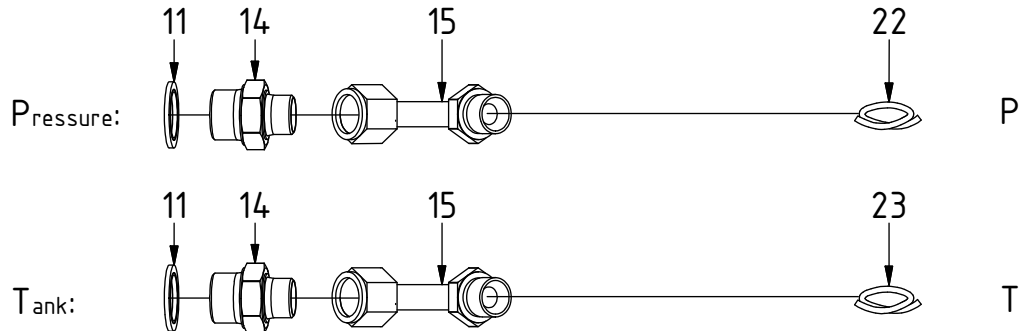

TILT:

EC226 ECHF - ss10 Hoses

1/2"
FEED:

POS	DESCRIPTION	PART	QTY	COMMENTS
9	Sealing washer 3/8"	710703	4	
10	Adapter 3/8"	710106	4	
11	Washer GBR12 3/4	710706	2	QTY: 4 for SX
14	Adapter 1/2" male - 3/4" male	710109	2	
15	Adapter 1/2" 90°	712209	2	
21	Hose Feed 1/2"	742621	2	
24	Hose Tilt	7000031	4	

TILT:

EC226 ECHF - ss10 Hoses

POS in order of assembly

POS	DESCRIPTION	PART	QTY	COMMENTS
9	Sealing washer 3/8"	710703	4	
10	Adapter 3/8"	710106	4	
11	Washer GBR12 3/4	710706	2	QTY: 4 for SX
14	Adapter 1/2" male - 3/4" male	710109	2	
15	Adapter 1/2" 90°	712209	2	
22	Hose Feed EC-Oil P	7001301	1	
23	Hose Feed EC-Oil T	7001302	1	
24	Hose Tilt	7000031	4	

Top EC-Oil FEED:

TILT:

EC226 ECHF - ss10 Hoses

3/4" (Std)
FEED:

POS	DESCRIPTION	PART	QTY	COMMENTS
16	For Feed Right/Left - UNI			Additional hose, see "Top part"
17	Hose Feed 3/4" - UNI	7000030	2	
18	Hose Feed 3/4" - QS70, S1, S2, B27	7000063	2	QTY: 1 for Feed Right/Left
19	Hose Feed 3/4" Right/Left - QS70,S1,S2,B27	7000065	1	Feed Right: Mount on left side Feed Left: Mount on right side
20	Hose Feed 3/4" - CW30S, SMP2, HS21, MS21, T620V, VaiaCar	7000401	2	
24	Hose Tilt	7000031	4	

POS	DESCRIPTION	PART	QTY	COMMENTS
22	Hose Feed EC-Oil P	7001301	1	
23	Hose Feed EC-Oil T	7001302	1	
24	Hose Tilt	7000031	4	

POS in order of assembly

EC226 ECHF - ss10 Hoses

special / options

SQ:

SX:

POS	DESCRIPTION	PART	QTY	COMMENTS
11	Washer GBR12 3/4	710706	2	QTY: 4 for SX
15	Adapter 1/2" 90°	712209	2	
25	O-ring 7,65x1,78	710960	4	
26	Connection block NG4	1009586	1	
27	Adapter 90°	710151	2	
28	Screw MC6S 5x30	610403	4	Torque: 9,7Nm
29	Hose SQ Short & XP	7000032	1	QTY: 2 for SQ Feed Left
30	Hose SQ Long	7000051	1	
31	Adapter 45°	7000104	1	
32	O-ring square 12,42x1,68 nbr70 NG10	750704	4	
33	Connection block 2x1/2" / 2x3/4"NG10	1027520	1	
34	Screw MC6S 6x40	610418	4	Torque: 17Nm
35	Plug	711500	2	
36	Adapter 234-12-08	712219	2	Double washers against block
37	Seal washer GBR08 1/2"	710704	2	
38	Adapter 136-08-08	710108	2	
39	Hose SX			