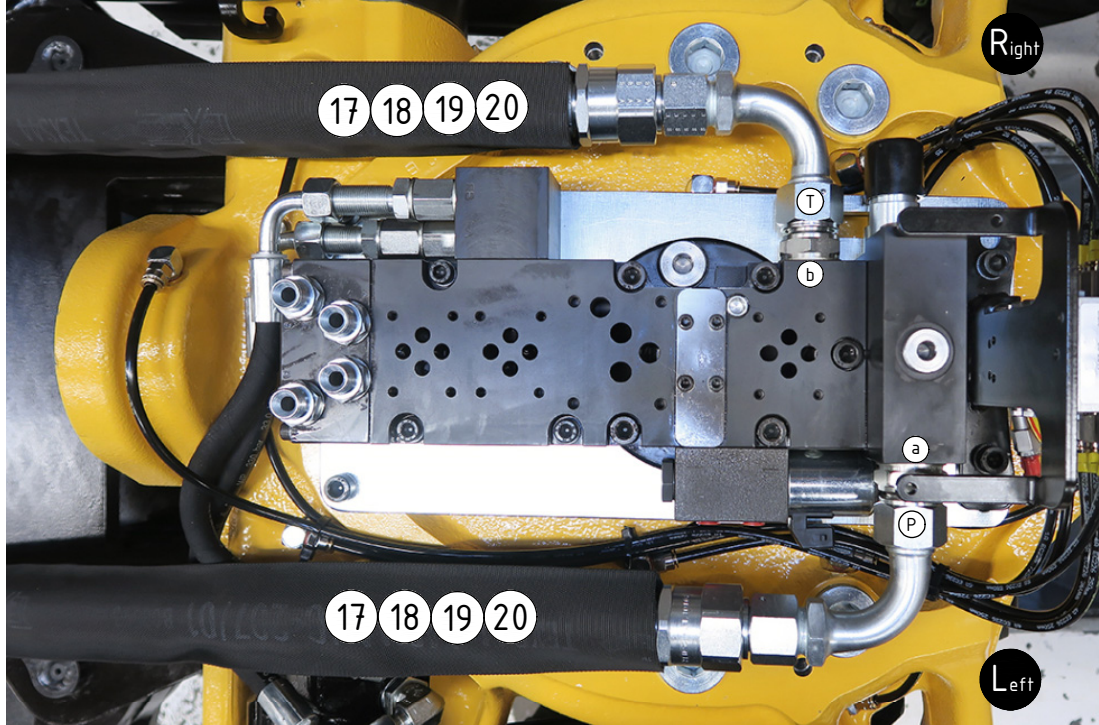

Top EC-Oil FEED:

TILT:

EC226 ECHF - ss10 Hoses

3/4" (Std)
FEED:

POS	DESCRIPTION	PART	QTY	COMMENTS
16	For Feed Right/Left - UNI			Additional hose, see "Top part"
17	Hose Feed 3/4" - UNI	7000030	2	
18	Hose Feed 3/4" - QS70, S1, S2, B27	7000063	2	QTY: 1 for Feed Right/Left
19	Hose Feed 3/4" Right/Left - QS70,S1,S2,B27	7000065	1	Feed Right: Mount on left side Feed Left: Mount on right side
20	Hose Feed 3/4" - CW30S, SMP2, HS21, MS21, T620V, VaiaCar	7000401	2	
24	Hose Tilt	7000031	4	

TILT:

POS in order of assembly

EC226 ECHF - ss10 Hoses

1/2"
FEED:

POS	DESCRIPTION	PART	QTY	COMMENTS
21	Hose Feed 1/2"	742621	2	
24	Hose Tilt	7000031	4	

TILT:

EC226 ECHF - ss10 Hoses

Top EC-Oil
FEED & TILT:

POS	DESCRIPTION	PART	QTY	COMMENTS
22	Hose Feed EC-Oil P	7001301	1	
23	Hose Feed EC-Oil T	7001302	1	
24	Hose Tilt	7000031	4	

POS in order of assembly

EC226 ECHF - ss10 Hoses

special / options

SQ:

SX:

POS	DESCRIPTION	PART	QTY	COMMENTS
11	Washer GBR12 3/4	710706	2	QTY: 4 for SX
15	Adapter 1/2" 90°	712209	2	
25	O-ring 7,65x1,78	710960	4	
26	Connection block NG4	1009586	1	
27	Adapter 90°	710151	2	
28	Screw MC6S 5x30	610403	4	Torque: 9,7Nm
29	Hose SQ Short & XP	7000032	1	QTY: 2 for SQ Feed Left
30	Hose SQ Long	7000051	1	
31	Adapter 45°	7000104	1	
32	O-ring square 12,42x1,68 nbr70 NG10	750704	4	
33	Connection block 2x1/2" / 2x3/4"NG10	1027520	1	
34	Screw MC6S 6x40	610418	4	Torque: 17Nm
35	Plug	711500	2	
36	Adapter 234-12-08	712219	2	Double washers against block
37	Seal washer GBR08 1/2"	710704	2	
38	Adapter 136-08-08	710108	2	
39	Hose SX			