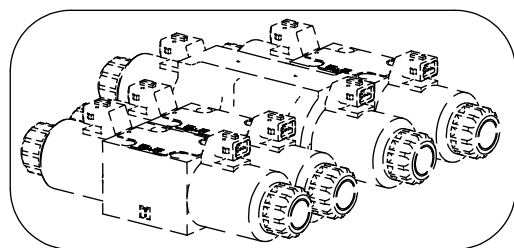

EC226 ECHF - ss10 Hoses

POS	DESCRIPTION	PART	QTY	COMMENTS
1	Connection block ECHF	1027363	1	(POS.2-3 included)
2	Plug 3/4"	711532	1	
3	Preassure reduction valve VRN2-10	730326	1	
4	O-ring 15,54x2,62	712423	2	
5	Washer NL 10mm	611041	8	QTY: 4 part of make up
6	Socket Head Screw 10x45	610589	4	
7	For option SQ, SX, XP			See p.9 for instruction
8	Mount before adapters and feed hoses			See "Std Valves & cables"
9	Sealing washer 3/8"	710703	4	
10	Adapter 3/8"	710106	4	
40	Plug 3/8"	711504	4	
41	Protective cover EC226 ECHF left	1031186	1	
42	Protective cover EC226 ECHF right	1031185	1	
43	Hex Head Screw 10x25	610142	4	

See instruction,
Std. Valves & cables

Top EC-Oil
(Not for 2Bl.Feed)

EC226R:

Replaces
POS.9-10

EC226 ECHF - ss10 Hoses

POS in order of assembly

3/4" (Std)

FEED:

POS	DESCRIPTION	PART	QTY	COMMENTS
9	Sealing washer 3/8"	710703	4	
10	Adapter 3/8"	710106	4	
11	Washer GBR12 3/4	710706	2	QTY: 4 for SX
12	Adapter 136-12-12 (3/4")	710126	2	
13	Adapter 488-12-12 90° (3/4")	7000059	2	
16	For Feed Right/Left - UNI			Additional hose, see "Top part"
17	Hose Feed 3/4" - UNI	7000030	2	
18	Hose Feed 3/4" - QS70, S1, S2, B27	7000063	2	QTY: 1 for Feed Right/Left
19	Hose Feed 3/4" Right/Left - QS70,S1,S2,B27	7000065	1	Feed Right: Mount on left side Feed Left: Mount on right side
20	Hose Feed 3/4" - CW30S, SMP2, HS21, MS21, T620V, VaiaCar	7000401	2	
24	Hose Tilt	7000031	4	