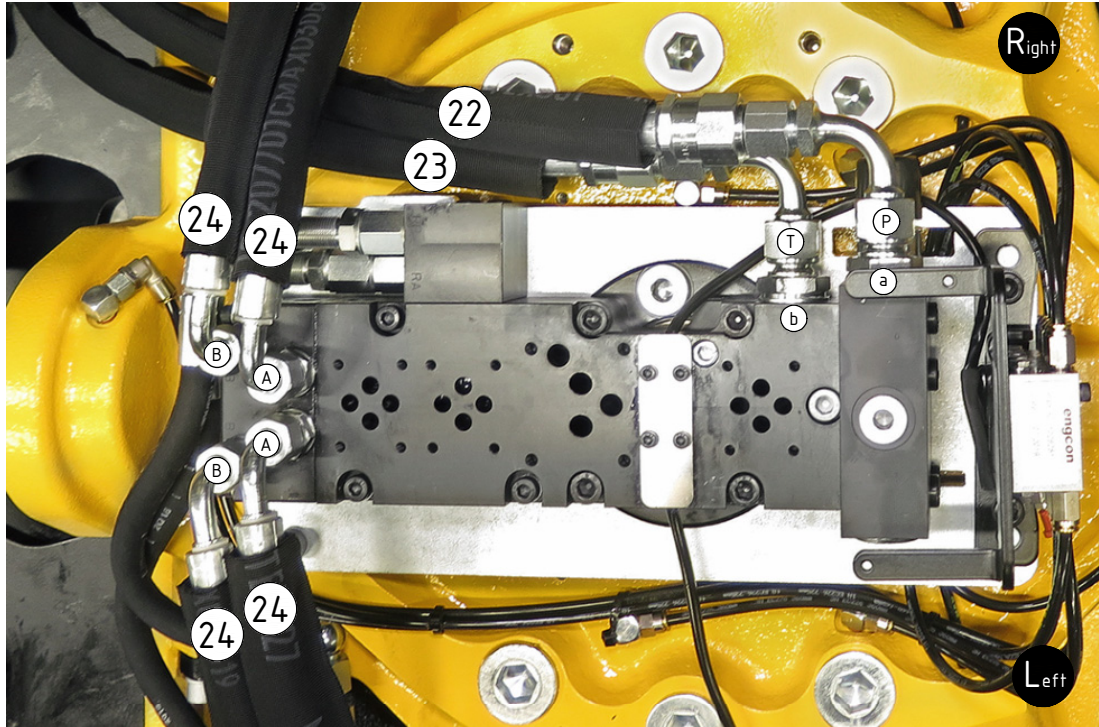

Top EC-Oil FEED:

TILT:

EC226 ECHF - ss10 Hoses

3/4" (Std)
FEED:

POS	DESCRIPTION	PART	QTY	COMMENTS
16	For Feed Right/Left - UNI			Additional hose, see "Top part"
17	Hose Feed 3/4" - UNI	7000030	2	
18	Hose Feed 3/4" - QS70, S1, S2, B27	7000063	2	QTY: 1 for Feed Right/Left
19	Hose Feed 3/4" Right/Left - QS70,S1,S2,B27	7000065	1	Feed Right: Mount on left side Feed Left: Mount on right side
20	Hose Feed 3/4" - CW30S, SMP2, HS21, MS21, T620V, VaiaCar	7000401	2	
24	Hose Tilt	7000031	4	

TILT:

POS in order of assembly

EC226 ECHF - ss10 Hoses

1/2"
FEED:

POS	DESCRIPTION	PART	QTY	COMMENTS
21	Hose Feed 1/2"	742621	2	
24	Hose Tilt	7000031	4	

TILT:

EC226 ECHF - ss10 Hoses

Top EC-Oil
FEED & TILT:

POS	DESCRIPTION	PART	QTY	COMMENTS
22	Hose Feed EC-Oil P	7001301	1	
23	Hose Feed EC-Oil T	7001302	1	
24	Hose Tilt	7000031	4	

POS in order of assembly

EC226 ECHF - ss10 Hoses

special / options

SQ:

SX:

POS	DESCRIPTION	PART	QTY	COMMENTS
11	Washer GBR12 3/4	710706	2	QTY: 4 for SX
15	Adapter 1/2" 90°	712209	2	
25	O-ring 7,65x1,78	710960	4	
26	Connection block NG4	1009586	1	
27	Adapter 90°	710151	2	
28	Screw MC6S 5x30	610403	4	Torque: 9,7Nm
29	Hose SQ Short & XP	7000032	1	QTY: 2 for SQ Feed Left
30	Hose SQ Long	7000051	1	
31	Adapter 45°	7000104	1	
32	O-ring square 12,42x1,68 nbr70 NG10	750704	4	
33	Connection block 2x1/2" / 2x3/4"NG10	1027520	1	
34	Screw MC6S 6x40	610418	4	Torque: 17Nm
35	Plug	711500	2	
36	Adapter 234-12-08	712219	2	Double washers against block
37	Seal washer GBR08 1/2"	710704	2	
38	Adapter 136-08-08	710108	2	
39	Hose SX			