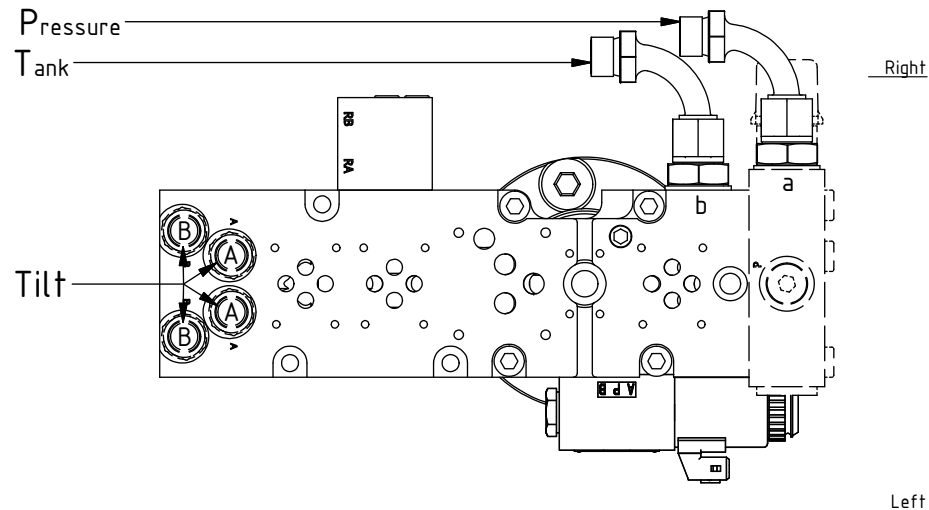

TILT:

EC226 ECHF - ss10 Hoses

POS in order of assembly

POS	DESCRIPTION	PART	QTY	COMMENTS
9	Sealing washer 3/8"	710703	4	
10	Adapter 3/8"	710106	4	
11	Washer GBR12 3/4	710706	2	QTY: 4 for SX
14	Adapter 1/2" male - 3/4" male	710109	2	
15	Adapter 1/2" 90°	712209	2	
22	Hose Feed EC-Oil P	7001301	1	
23	Hose Feed EC-Oil T	7001302	1	
24	Hose Tilt	7000031	4	

Top EC-Oil FEED:

TILT:

EC226 ECHF - ss10 Hoses

3/4" (Std)
FEED:

POS	DESCRIPTION	PART	QTY	COMMENTS
16	For Feed Right/Left - UNI			Additional hose, see "Top part"
17	Hose Feed 3/4" - UNI	7000030	2	
18	Hose Feed 3/4" - QS70, S1, S2, B27	7000063	2	QTY: 1 for Feed Right/Left
19	Hose Feed 3/4" Right/Left - QS70,S1,S2,B27	7000065	1	Feed Right: Mount on left side Feed Left: Mount on right side
20	Hose Feed 3/4" - CW30S, SMP2, HS21, MS21, T620V, VaiaCar	7000401	2	
24	Hose Tilt	7000031	4	

POS	DESCRIPTION	PART	QTY	COMMENTS
22	Hose Feed EC-Oil P	7001301	1	
23	Hose Feed EC-Oil T	7001302	1	
24	Hose Tilt	7000031	4	

POS in order of assembly

EC226 ECHF - ss10 Hoses

special / options

SQ:

SX:

POS	DESCRIPTION	PART	QTY	COMMENTS
11	Washer GBR12 3/4	710706	2	QTY: 4 for SX
15	Adapter 1/2" 90°	712209	2	
25	O-ring 7,65x1,78	710960	4	
26	Connection block NG4	1009586	1	
27	Adapter 90°	710151	2	
28	Screw MC6S 5x30	610403	4	Torque: 9,7Nm
29	Hose SQ Short & XP	7000032	1	QTY: 2 for SQ Feed Left
30	Hose SQ Long	7000051	1	
31	Adapter 45°	7000104	1	
32	O-ring square 12,42x1,68 nbr70 NG10	750704	4	
33	Connection block 2x1/2" / 2x3/4"NG10	1027520	1	
34	Screw MC6S 6x40	610418	4	Torque: 17Nm
35	Plug	711500	2	
36	Adapter 234-12-08	712219	2	Double washers against block
37	Seal washer GBR08 1/2"	710704	2	
38	Adapter 136-08-08	710108	2	
39	Hose SX			