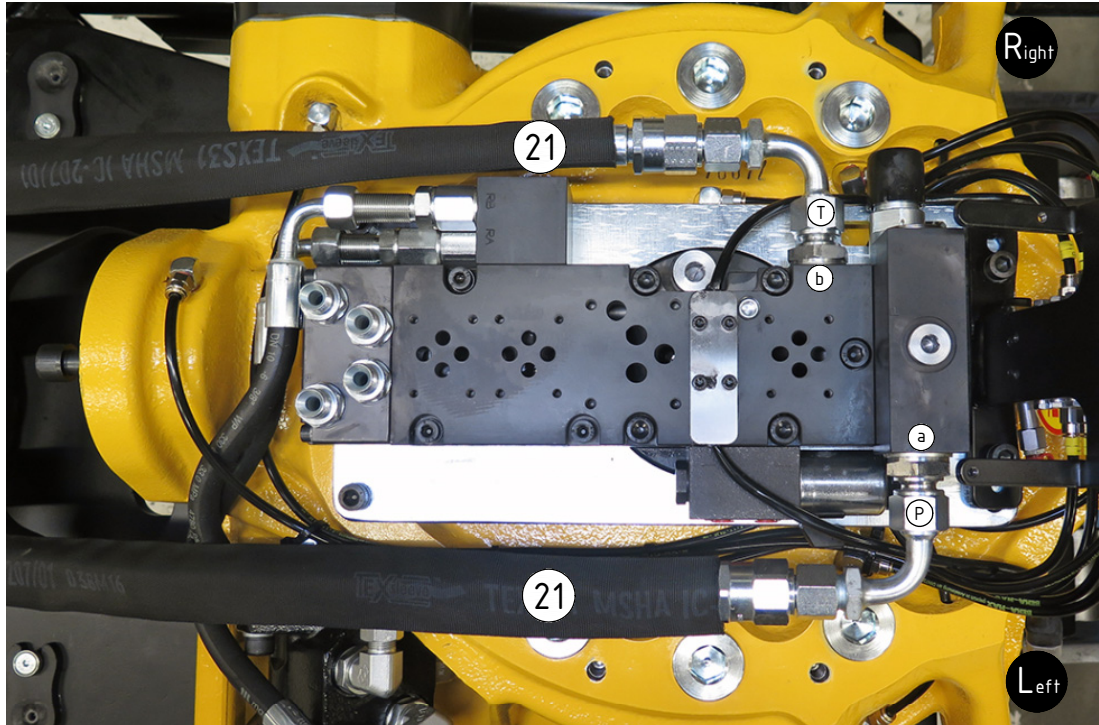

Top EC-Oil FEED:

TILT:

EC226 ECHF - ss10 Hoses

3/4" (Std)
FEED:

POS	DESCRIPTION	PART	QTY	COMMENTS
16	For Feed Right/Left - UNI			Additional hose, see "Top part"
17	Hose Feed 3/4" - UNI	7000030	2	
18	Hose Feed 3/4" - QS70, S1, S2, B27	7000063	2	QTY: 1 for Feed Right/Left
19	Hose Feed 3/4" Right/Left - QS70,S1,S2,B27	7000065	1	Feed Right: Mount on left side Feed Left: Mount on right side
20	Hose Feed 3/4" - CW30S, SMP2, HS21, MS21, T620V, VaiaCar	7000401	2	
24	Hose Tilt	7000031	4	

TILT:

POS in order of assembly

EC226 ECHF - ss10 Hoses

1/2"
FEED:

POS	DESCRIPTION	PART	QTY	COMMENTS
21	Hose Feed 1/2"	742621	2	
24	Hose Tilt	7000031	4	

TILT:

EC226 ECHF - ss10 Hoses

Top EC-Oil
FEED & TILT:

POS	DESCRIPTION	PART	QTY	COMMENTS
22	Hose Feed EC-Oil P	7001301	1	
23	Hose Feed EC-Oil T	7001302	1	
24	Hose Tilt	7000031	4	

POS in order of assembly

EC226 ECHF - ss10 Hoses

special / options

SQ:

SX:

POS	DESCRIPTION	PART	QTY	COMMENTS
11	Washer GBR12 3/4	710706	2	QTY: 4 for SX
15	Adapter 1/2" 90°	712209	2	
25	O-ring 7,65x1,78	710960	4	
26	Connection block NG4	1009586	1	
27	Adapter 90°	710151	2	
28	Screw MC6S 5x30	610403	4	Torque: 9,7Nm
29	Hose SQ Short & XP	7000032	1	QTY: 2 for SQ Feed Left
30	Hose SQ Long	7000051	1	
31	Adapter 45°	7000104	1	
32	O-ring square 12,42x1,68 nbr70 NG10	750704	4	
33	Connection block 2x1/2" / 2x3/4"NG10	1027520	1	
34	Screw MC6S 6x40	610418	4	Torque: 17Nm
35	Plug	711500	2	
36	Adapter 234-12-08	712219	2	Double washers against block
37	Seal washer GBR08 1/2"	710704	2	
38	Adapter 136-08-08	710108	2	
39	Hose SX			