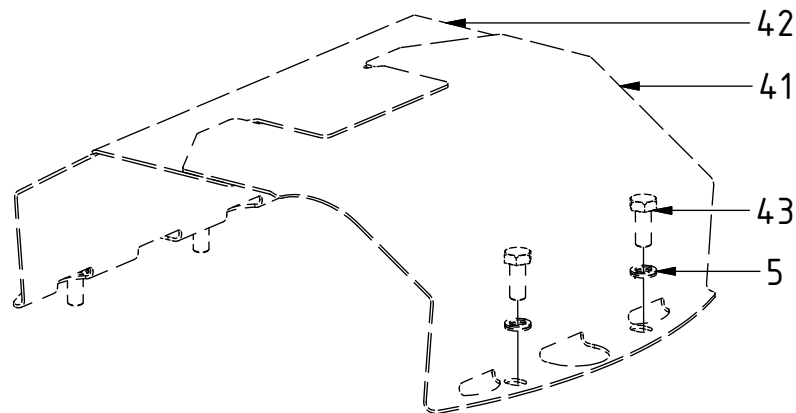

EC226 ECHF - ss10 Hoses

POS	DESCRIPTION	PART	QTY	COMMENTS
1	Connection block ECHF	1027363	1	(POS.2-3 included)
2	Plug 3/4"	711532	1	
3	Preassure reduction valve VRN2-10	730326	1	
4	O-ring 15,54x2,62	712423	2	
5	Washer NL 10mm	611041	8	QTY: 4 part of make up
6	Socket Head Screw 10x45	610589	4	
7	For option SQ, SX, XP			See p.9 for instruction
8	Mount before adapters and feed hoses			See "Std Valves & cables"
9	Sealing washer 3/8"	710703	4	
10	Adapter 3/8"	710106	4	
40	Plug 3/8"	711504	4	
41	Protective cover EC226 ECHF left	1031186	1	
42	Protective cover EC226 ECHF right	1031185	1	
43	Hex Head Screw 10x25	610142	4	

See instruction,
Std. Valves & cables

Top EC-Oil
(Not for 2Bl.Feed)

EC226R:

Replaces
POS.9-10

EC226 ECHF - ss10 Hoses

POS in order of assembly

3/4" (Std)

FEED:

POS	DESCRIPTION	PART	QTY	COMMENTS
9	Sealing washer 3/8"	710703	4	
10	Adapter 3/8"	710106	4	
11	Washer GBR12 3/4	710706	2	QTY: 4 for SX
12	Adapter 136-12-12 (3/4")	710126	2	
13	Adapter 488-12-12 90° (3/4")	7000059	2	
16	For Feed Right/Left - UNI			Additional hose, see "Top part"
17	Hose Feed 3/4" - UNI	7000030	2	
18	Hose Feed 3/4" - QS70, S1, S2, B27	7000063	2	QTY: 1 for Feed Right/Left
19	Hose Feed 3/4" Right/Left - QS70,S1,S2,B27	7000065	1	Feed Right: Mount on left side Feed Left: Mount on right side
20	Hose Feed 3/4" - CW30S, SMP2, HS21, MS21, T620V, VaiaCar	7000401	2	
24	Hose Tilt	7000031	4	

Top EC-Oil FEED:

TILT:

EC226 ECHF - ss10 Hoses

3/4" (Std)
FEED:

POS	DESCRIPTION	PART	QTY	COMMENTS
16	For Feed Right/Left - UNI			Additional hose, see "Top part"
17	Hose Feed 3/4" - UNI	7000030	2	
18	Hose Feed 3/4" - QS70, S1, S2, B27	7000063	2	QTY: 1 for Feed Right/Left
19	Hose Feed 3/4" Right/Left - QS70,S1,S2,B27	7000065	1	Feed Right: Mount on left side Feed Left: Mount on right side
20	Hose Feed 3/4" - CW30S, SMP2, HS21, MS21, T620V, VaiaCar	7000401	2	
24	Hose Tilt	7000031	4	