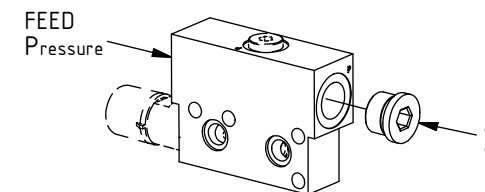

EC226 ECHF - ss10 Hoses

POS	DESCRIPTION	PART	QTY	COMMENTS
1	Connection block ECHF	1027363	1	(POS.2-3 included)
2	Plug 3/4"	711532	1	
3	Preassure reduction valve VRN2-10	730326	1	
4	O-ring 15,54x2,62	712423	2	
5	Washer NL 10mm	611041	8	QTY: 4 part of make up
6	Socket Head Screw 10x45	610589	4	
7	For option SQ, SX, XP			See p.9 for instruction
8	Mount before adapters and feed hoses			See "Std Valves & cables"
9	Sealing washer 3/8"	710703	4	
10	Adapter 3/8"	710106	4	
40	Plug 3/8"	711504	4	
41	Protective cover EC226 ECHF left	1031186	1	
42	Protective cover EC226 ECHF right	1031185	1	
43	Hex Head Screw 10x25	610142	4	

See instruction,
Std. Valves & cables

Top EC-Oil
(Not for 2Bl.Feed)

EC226R:

Replaces
POS.9-10

EC226 ECHF - ss10 Hoses

POS in order of assembly

3/4" (Std)

FEED:

POS	DESCRIPTION	PART	QTY	COMMENTS
9	Sealing washer 3/8"	710703	4	
10	Adapter 3/8"	710106	4	
11	Washer GBR12 3/4	710706	2	QTY: 4 for SX
12	Adapter 136-12-12 (3/4")	710126	2	
13	Adapter 488-12-12 90° (3/4")	7000059	2	
16	For Feed Right/Left - UNI			Additional hose, see "Top part"
17	Hose Feed 3/4" - UNI	7000030	2	
18	Hose Feed 3/4" - QS70, S1, S2, B27	7000063	2	QTY: 1 for Feed Right/Left
19	Hose Feed 3/4" Right/Left - QS70,S1,S2,B27	7000065	1	Feed Right: Mount on left side Feed Left: Mount on right side
20	Hose Feed 3/4" - CW30S, SMP2, HS21, MS21, T620V, VaiaCar	7000401	2	
24	Hose Tilt	7000031	4	