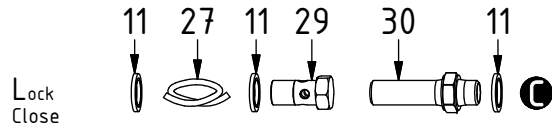

Without EC-Oil

POS	DESCRIPTION	PART	QTY	COMMENTS
11	Washer GBR04 1/4	710702	9	
17	Adapter 138-04-29 (1/4")	710135	1	
27	Hose Lock Short	7000198	1	
28	Hose Lock Long	7000197	1	
29	Banjo bolt 4451-04 (1/4")	710271	1	
30	Adapter 1260-04-40 (1/4")	710261	1	
31	Adapter 1260-04-04 (1/4")	710240	1	
32	Washer GBR12 3/4	710706	4	
33	Hose Extra	742511	2	
34	Quick coupling 3/4"	790193	2	
35	Dust protection 3/4"	790195	2	
36	Plug 70125-12 (3/4")	711532	2	For "Without Extra"

POS in order of assembly