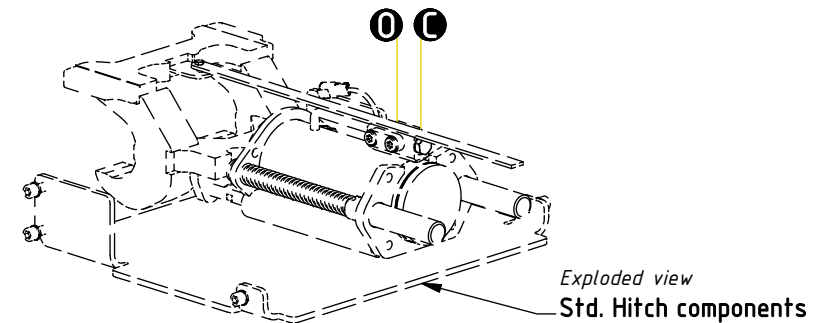

Readers note:

 Indicates instruction.

 Represents Hose.

Dashed lines for overview, mounts
on other pages/assemblies.

POS	DESCRIPTION	PART	QTY	COMMENTS
1	Quick hitch QS80 EC30 ECHF	1034069	1	
2	Grease the ring			
3	O-ring 479,3x5,7	7000310	1	
4	Feather Key	650103	4	
5	Screw MC6S M20x130 12.9	610560	12	Torque: 649Nm
6	Torque tighten frame to hitch			
7	O-ring 6,07x1,78	712422	2	Part of rotator frame
8	O-ring 12,42x1,78	710973	4	Part of rotator frame
9	O-ring 15,6x1,78	710912	1	Part of rotator frame
10	Connection block ECHF	1028391	1	Part of rotator frame
23	Washer NL 10mm	611041	3	Part of rotator frame
24	Screw MC6S M10x50 12.9 ZFSHL	611515	1	Part of rotator frame QTY: 2 for EC-Oil

POS in order of assembly

POS	DESCRIPTION	PART	QTY	COMMENTS
11	Washer GBR04 1/4	710702	9	
12	Plug 153-04 (1/4")	711505	4	
13	Washer GBR06 3/8	710703	2	
14	DIN 908 - G 0,375 A	7001657	2	
15	Plug 70125-06 (3/8")	711504	2	
16	Plug 70125-08 (1/2")	711500	1	
17	Adapter 138-04-29 (1/4")	710135	1	
18	Washer GBR08 1/2	710704	2	
19	Adapter 135-08-12 (1/2"-3/4")	710109	2	
20	O-ring NBR 70	710974	4	
21	Shim block 43mm ECHF	1034578	1	
22	Connection 3/4" ECHF S1	1031024	1	
23	Washer NL 10mm	611041	3	Part of rotator frame
25	MC6S 10x130	6000050	1	
26	Screw MC6S M5x100 12.9	6000049	2	

POS in order of assembly

EC-Oil

POS	DESCRIPTION	PART	QTY	COMMENTS
11	Washer GBR04 1/4	710702	9	
17	Adapter 138-04-29 (1/4")	710135	1	
18	Washer GBR08 1/2	710704	2	
19	Adapter 135-08-12 (1/2"-3/4")	710109	2	
27	Hose Lock Short	7000198	1	
28	Hose Lock Long	7000197	1	
29	Banjo bolt 4451-04 (1/4")	710271	1	
30	Adapter 1260-04-40 (1/4")	710261	1	
31	Adapter 1260-04-04 (1/4")	710240	1	
32	Washer GBR12 3/4	710706	4	
37	Hose Extra Short EC-Oil	7000400	1	
38	Hose Extra Long EC-Oil	7000399	1	
39	Adapter 1260-12-57 (3/4")	712227	2	