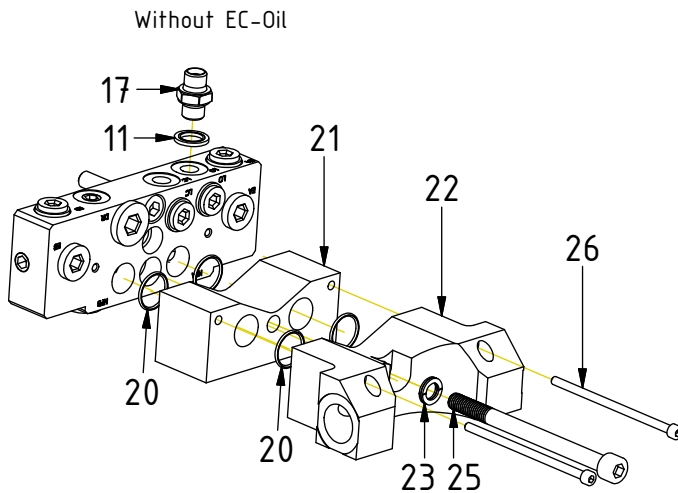

POS	DESCRIPTION	PART	QTY	COMMENTS
11	Washer GBR04 1/4	710702	9	
12	Plug 153-04 (1/4")	711505	4	
13	Washer GBR06 3/8	710703	2	
14	DIN 908 - G 0,375 A	7001657	2	
15	Plug 70125-06 (3/8")	711504	2	
16	Plug 70125-08 (1/2")	711500	1	
17	Adapter 138-04-29 (1/4")	710135	1	
18	Washer GBR08 1/2	710704	2	
19	Adapter 135-08-12 (1/2"-3/4")	710109	2	
20	O-ring NBR 70	710974	4	
21	Shim block 43mm ECHF	1034578	1	
22	Connection 3/4" ECHF S1	1031024	1	
23	Washer NL 10mm	611041	3	Part of rotator frame
25	MC6S 10x130	6000050	1	
26	Screw MC6S M5x100 12.9	6000049	2	

POS in order of assembly