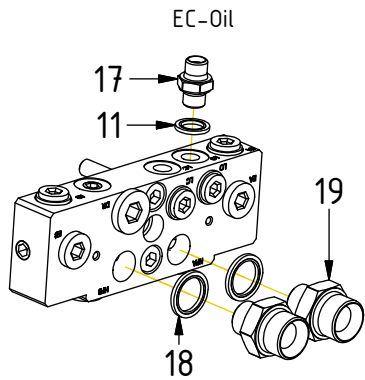

Readers note:

 Indicates instruction.

 Represents Hose.

Dashed lines for overview, mounts
on other pages/assemblies.

POS	DESCRIPTION	PART	QTY	COMMENTS
1	Quick hitch QS80 EC30 ECHF	1034069	1	
2	Grease the ring			
3	O-ring 479,3x5,7	7000310	1	
4	Feather Key	650103	4	
5	Screw MC6S M20x130 12.9	610560	12	Torque: 649Nm
6	Torque tighten frame to hitch			
7	O-ring 6,07x1,78	712422	2	Part of rotator frame
8	O-ring 12,42x1,78	710973	4	Part of rotator frame
9	O-ring 15,6x1,78	710912	1	Part of rotator frame
10	Connection block ECHF	1028391	1	Part of rotator frame
23	Washer NL 10mm	611041	3	Part of rotator frame
24	Screw MC6S M10x50 12.9 ZFSHL	611515	1	Part of rotator frame QTY: 2 for EC-Oil

POS in order of assembly

POS	DESCRIPTION	PART	QTY	COMMENTS
11	Washer GBR04 1/4	710702	9	
12	Plug 153-04 (1/4")	711505	4	
13	Washer GBR06 3/8	710703	2	
14	DIN 908 - G 0,375 A	7001657	2	
15	Plug 70125-06 (3/8")	711504	2	
16	Plug 70125-08 (1/2")	711500	1	
17	Adapter 138-04-29 (1/4")	710135	1	
18	Washer GBR08 1/2	710704	2	
19	Adapter 135-08-12 (1/2"-3/4")	710109	2	
20	O-ring NBR 70	710974	4	
21	Shim block 43mm ECHF	1034578	1	
22	Connection 3/4" ECHF S1	1031024	1	
23	Washer NL 10mm	611041	3	Part of rotator frame
25	MC6S 10x130	6000050	1	
26	Screw MC6S M5x100 12.9	6000049	2	

POS in order of assembly

EC-Oil

POS	DESCRIPTION	PART	QTY	COMMENTS
11	Washer GBR04 1/4	710702	9	
17	Adapter 138-04-29 (1/4")	710135	1	
18	Washer GBR08 1/2	710704	2	
19	Adapter 135-08-12 (1/2"-3/4")	710109	2	
27	Hose Lock Short	7000198	1	
28	Hose Lock Long	7000197	1	
29	Banjo bolt 4451-04 (1/4")	710271	1	
30	Adapter 1260-04-40 (1/4")	710261	1	
31	Adapter 1260-04-04 (1/4")	710240	1	
32	Washer GBR12 3/4	710706	4	
37	Hose Extra Short EC-Oil	7000400	1	
38	Hose Extra Long EC-Oil	7000399	1	
39	Adapter 1260-12-57 (3/4")	712227	2	