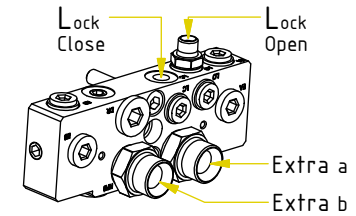

EC-Oil

POS	DESCRIPTION	PART	QTY	COMMENTS
11	Washer GBR04 1/4	710702	9	
17	Adapter 138-04-29 (1/4")	710135	1	
18	Washer GBR08 1/2	710704	2	
19	Adapter 135-08-12 (1/2"-3/4")	710109	2	
27	Hose Lock Short	7000198	1	
28	Hose Lock Long	7000197	1	
29	Banjo bolt 4451-04 (1/4")	710271	1	
30	Adapter 1260-04-40 (1/4")	710261	1	
31	Adapter 1260-04-04 (1/4")	710240	1	
32	Washer GBR12 3/4	710706	4	
37	Hose Extra Short EC-Oil	7000400	1	
38	Hose Extra Long EC-Oil	7000399	1	
39	Adapter 1260-12-57 (3/4")	712227	2	

POS in order of assembly