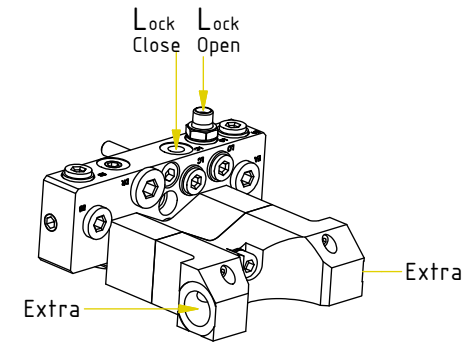

Without EC-Oil

POS	DESCRIPTION	PART	QTY	COMMENTS
11	Washer GBR04 1/4	710702	9	
17	Adapter 138-04-29 (1/4")	710135	1	
27	Hose Lock Short	7000198	1	
28	Hose Lock Long	7000197	1	
29	Banjo bolt 4451-04 (1/4")	710271	1	
30	Adapter 1260-04-40 (1/4")	710261	1	
31	Adapter 1260-04-04 (1/4")	710240	1	
32	Washer GBR12 3/4	710706	4	
33	Hose Extra	742511	2	
34	Quick coupling 3/4"	790193	2	
35	Dust protection 3/4"	790195	2	
36	Plug 70125-12 (3/4")	711532	2	For "Without Extra"

POS in order of assembly