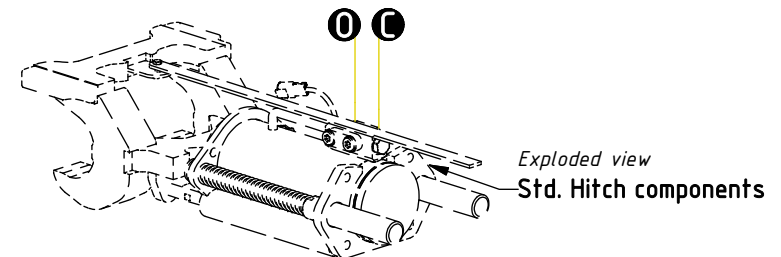

EC-Oil

POS	DESCRIPTION	PART	QTY	COMMENTS
11	Washer GBR04 1/4	710702	9	
17	Adapter 138-04-29 (1/4")	710135	1	
18	Washer GBR08 1/2	710704	2	
19	Adapter 135-08-12 (1/2"-3/4")	710109	2	
27	Hose Lock Short	7000198	1	
28	Hose Lock Long	7000197	1	
29	Banjo bolt 4451-04 (1/4")	710271	1	
30	Adapter 1260-04-40 (1/4")	710261	1	
31	Adapter 1260-04-04 (1/4")	710240	1	
32	Washer GBR12 3/4	710706	4	
37	Hose Extra Short EC-Oil	7000400	1	
38	Hose Extra Long EC-Oil	7000399	1	
39	Adapter 1260-12-57 (3/4")	712227	2	

POS in order of assembly