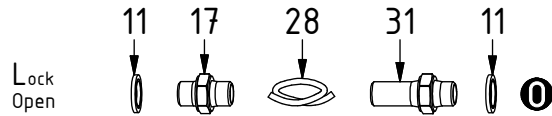

Without EC-Oil

POS	DESCRIPTION	PART	QTY	COMMENTS
11	Washer GBR04 1/4	710702	9	
17	Adapter 138-04-29 (1/4")	710135	1	
27	Hose Lock Short	7000198	1	
28	Hose Lock Long	7000197	1	
29	Banjo bolt 4451-04 (1/4")	710271	1	
30	Adapter 1260-04-40 (1/4")	710261	1	
31	Adapter 1260-04-04 (1/4")	710240	1	
32	Washer GBR12 3/4	710706	4	
33	Hose Extra	742511	2	
34	Quick coupling 3/4"	790193	2	
35	Dust protection 3/4"	790195	2	
36	Plug 70125-12 (3/4")	711532	2	For "Without Extra"

POS in order of assembly