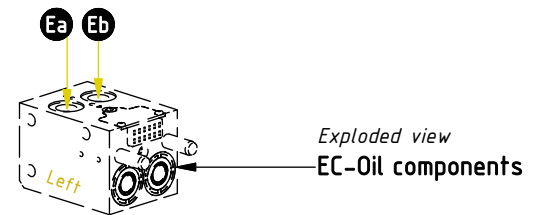

EC-Oil

POS	DESCRIPTION	PART	QTY	COMMENTS
11	Washer GBR04 1/4	710702	9	
17	Adapter 138-04-29 (1/4")	710135	1	
18	Washer GBR08 1/2	710704	2	
19	Adapter 135-08-12 (1/2"-3/4")	710109	2	
27	Hose Lock Short	7000198	1	
28	Hose Lock Long	7000197	1	
29	Banjo bolt 4451-04 (1/4")	710271	1	
30	Adapter 1260-04-40 (1/4")	710261	1	
31	Adapter 1260-04-04 (1/4")	710240	1	
32	Washer GBR12 3/4	710706	4	
37	Hose Extra Short EC-Oil	7000400	1	
38	Hose Extra Long EC-Oil	7000399	1	
39	Adapter 1260-12-57 (3/4")	712227	2	

POS in order of assembly