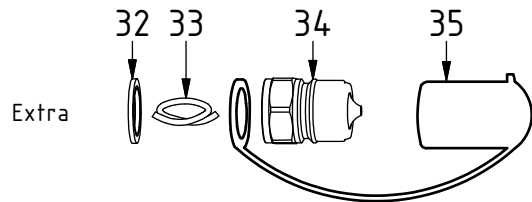

Without EC-Oil

POS	DESCRIPTION	PART	QTY	COMMENTS
11	Washer GBR04 1/4	710702	9	
17	Adapter 138-04-29 (1/4")	710135	1	
27	Hose Lock Short	7000198	1	
28	Hose Lock Long	7000197	1	
29	Banjo bolt 4451-04 (1/4")	710271	1	
30	Adapter 1260-04-40 (1/4")	710261	1	
31	Adapter 1260-04-04 (1/4")	710240	1	
32	Washer GBR12 3/4	710706	4	
33	Hose Extra	742511	2	
34	Quick coupling 3/4"	790193	2	
35	Dust protection 3/4"	790195	2	
36	Plug 70125-12 (3/4")	711532	2	For "Without Extra"

POS in order of assembly