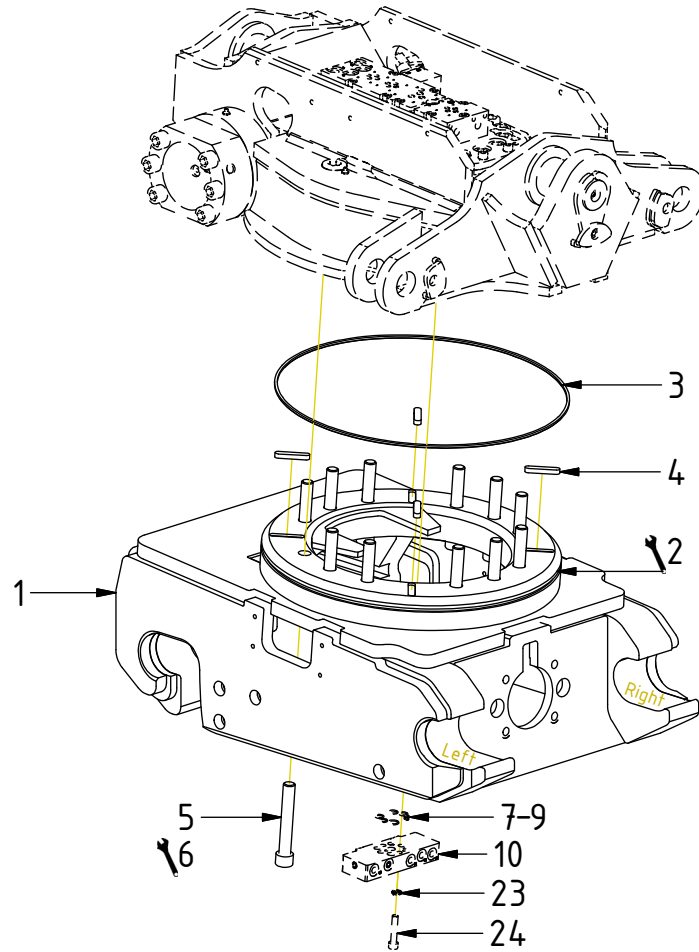

Readers note:

 Indicates instruction.

 Represents Hose.

Dashed lines for overview, mounts
on other pages/assemblies.

POS	DESCRIPTION	PART	QTY	COMMENTS
1	Quick hitch QS80 EC30 ECHF	1034069	1	
2	Grease the ring			
3	O-ring 479,3x5,7	7000310	1	
4	Feather Key	650103	4	
5	Screw MC6S M20x130 12.9	610560	12	Torque: 649Nm
6	Torque tighten frame to hitch			
7	O-ring 6,07x1,78	712422	2	Part of rotator frame
8	O-ring 12,42x1,78	710973	4	Part of rotator frame
9	O-ring 15,6x1,78	710912	1	Part of rotator frame
10	Connection block ECHF	1028391	1	Part of rotator frame
23	Washer NL 10mm	611041	3	Part of rotator frame
24	Screw MC6S M10x50 12.9 ZFSHL	611515	1	Part of rotator frame QTY: 2 for EC-Oil

POS in order of assembly

Without EC-Oil

POS	DESCRIPTION	PART	QTY	COMMENTS
11	Washer GBR04 1/4	710702	9	
17	Adapter 138-04-29 (1/4")	710135	1	
27	Hose Lock Short	7000198	1	
28	Hose Lock Long	7000197	1	
29	Banjo bolt 4451-04 (1/4")	710271	1	
30	Adapter 1260-04-40 (1/4")	710261	1	
31	Adapter 1260-04-04 (1/4")	710240	1	
32	Washer GBR12 3/4	710706	4	
33	Hose Extra	742511	2	
34	Quick coupling 3/4"	790193	2	
35	Dust protection 3/4"	790195	2	
36	Plug 70125-12 (3/4")	711532	2	For "Without Extra"

POS in order of assembly

EC-Oil

POS	DESCRIPTION	PART	QTY	COMMENTS
11	Washer GBR04 1/4	710702	9	
17	Adapter 138-04-29 (1/4")	710135	1	
18	Washer GBR08 1/2	710704	2	
19	Adapter 135-08-12 (1/2"-3/4")	710109	2	
27	Hose Lock Short	7000198	1	
28	Hose Lock Long	7000197	1	
29	Banjo bolt 4451-04 (1/4")	710271	1	
30	Adapter 1260-04-40 (1/4")	710261	1	
31	Adapter 1260-04-04 (1/4")	710240	1	
32	Washer GBR12 3/4	710706	4	
37	Hose Extra Short EC-Oil	7000400	1	
38	Hose Extra Long EC-Oil	7000399	1	
39	Adapter 1260-12-57 (3/4")	712227	2	