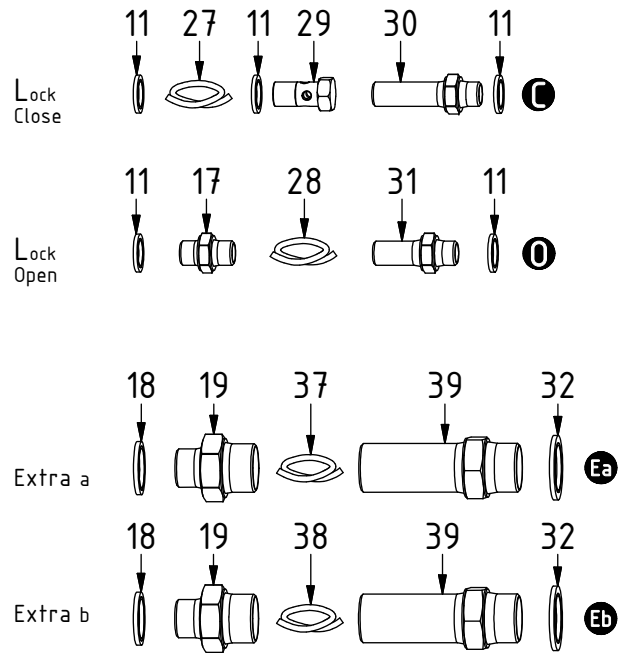

EC-Oil

POS	DESCRIPTION	PART	QTY	COMMENTS
11	Washer GBR04 1/4	710702	9	
17	Adapter 138-04-29 (1/4")	710135	1	
18	Washer GBR08 1/2	710704	2	
19	Adapter 135-08-12 (1/2"-3/4")	710109	2	
27	Hose Lock Short	7000198	1	
28	Hose Lock Long	7000197	1	
29	Banjo bolt 4451-04 (1/4")	710271	1	
30	Adapter 1260-04-40 (1/4")	710261	1	
31	Adapter 1260-04-04 (1/4")	710240	1	
32	Washer GBR12 3/4	710706	4	
37	Hose Extra Short EC-Oil	7000400	1	
38	Hose Extra Long EC-Oil	7000399	1	
39	Adapter 1260-12-57 (3/4")	712227	2	

POS in order of assembly