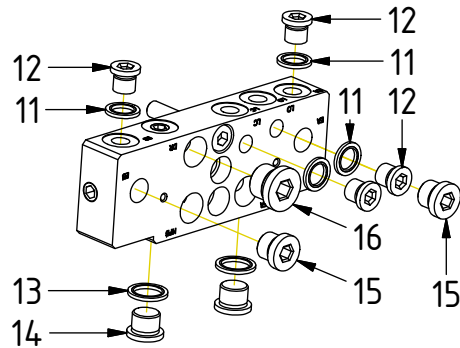

Readers note:

 Indicates instruction.

 Represents Hose.

Dashed lines for overview, mounts
on other pages/assemblies.

POS	DESCRIPTION	PART	QTY	COMMENTS
1	Quick hitch QS80 EC30 ECHF	1034069	1	
2	Grease the ring			
3	O-ring 479,3x5,7	7000310	1	
4	Feather Key	650103	4	
5	Screw MC6S M20x130 12.9	610560	12	Torque: 649Nm
6	Torque tighten frame to hitch			
7	O-ring 6,07x1,78	712422	2	Part of rotator frame
8	O-ring 12,42x1,78	710973	4	Part of rotator frame
9	O-ring 15,6x1,78	710912	1	Part of rotator frame
10	Connection block ECHF	1028391	1	Part of rotator frame
23	Washer NL 10mm	611041	3	Part of rotator frame
24	Screw MC6S M10x50 12.9 ZFSHL	611515	1	Part of rotator frame QTY: 2 for EC-Oil

POS in order of assembly

POS	DESCRIPTION	PART	QTY	COMMENTS
11	Washer GBR04 1/4	710702	9	
12	Plug 153-04 (1/4")	711505	4	
13	Washer GBR06 3/8	710703	2	
14	DIN 908 - G 0,375 A	7001657	2	
15	Plug 70125-06 (3/8")	711504	2	
16	Plug 70125-08 (1/2")	711500	1	
17	Adapter 138-04-29 (1/4")	710135	1	
18	Washer GBR08 1/2	710704	2	
19	Adapter 135-08-12 (1/2"-3/4")	710109	2	
20	O-ring NBR 70	710974	4	
21	Shim block 43mm ECHF	1034578	1	
22	Connection 3/4" ECHF S1	1031024	1	
23	Washer NL 10mm	611041	3	Part of rotator frame
25	MC6S 10x130	6000050	1	
26	Screw MC6S M5x100 12.9	6000049	2	

POS in order of assembly

EC-Oil

POS	DESCRIPTION	PART	QTY	COMMENTS
11	Washer GBR04 1/4	710702	9	
17	Adapter 138-04-29 (1/4")	710135	1	
18	Washer GBR08 1/2	710704	2	
19	Adapter 135-08-12 (1/2"-3/4")	710109	2	
27	Hose Lock Short	7000198	1	
28	Hose Lock Long	7000197	1	
29	Banjo bolt 4451-04 (1/4")	710271	1	
30	Adapter 1260-04-40 (1/4")	710261	1	
31	Adapter 1260-04-04 (1/4")	710240	1	
32	Washer GBR12 3/4	710706	4	
37	Hose Extra Short EC-Oil	7000400	1	
38	Hose Extra Long EC-Oil	7000399	1	
39	Adapter 1260-12-57 (3/4")	712227	2	