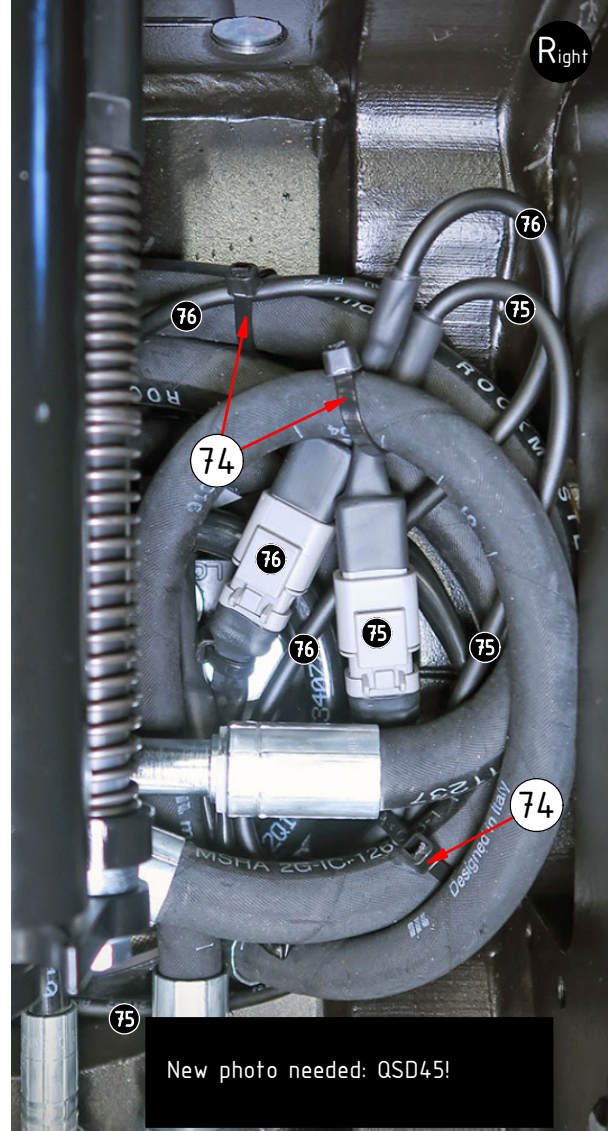

Lock hoses & cables

POS	DESCRIPTION	PART	QTY	COMMENTS
36	Hose Lock Short	742801	1	
37	Hose Lock Long	742802	1	
74	Cable tie 4,8x360	1021586	3	
75	Sensor cable from Hook		1	Part of Std. components
76	Sensor cable from Cylinder		1	Part of Std. components

With EC-Oil