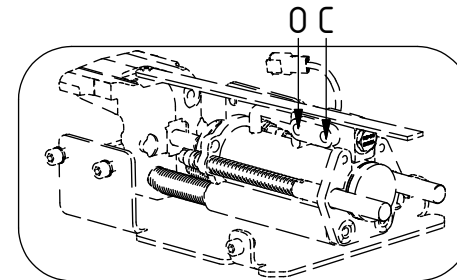

See instruction,
Standard components