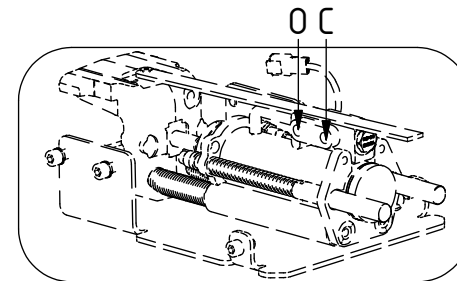

POS	DESCRIPTION	PART	QTY	COMMENTS
15	Sealing washer 3/4"	710706	2	QTY depends on config (2-4)
18	Adapter 1260-12-12 (3/4")	712210	2	
24	Washer GBR04 1/4	710702	11	QTY depends on config (9-11)
26	Adapter 136-04-04 (1/4")	710135	2	
35	Banjobolt 1/4"	710271	2	
36	Hose Lock Short	742801	1	
37	Hose Lock Long	742802	1	
49	Adapter 703-12-12 (3/4")	710218	2	
50	Quick coupling 3/4"	790193	2	
51	Dust protection 3/4"	790195	2