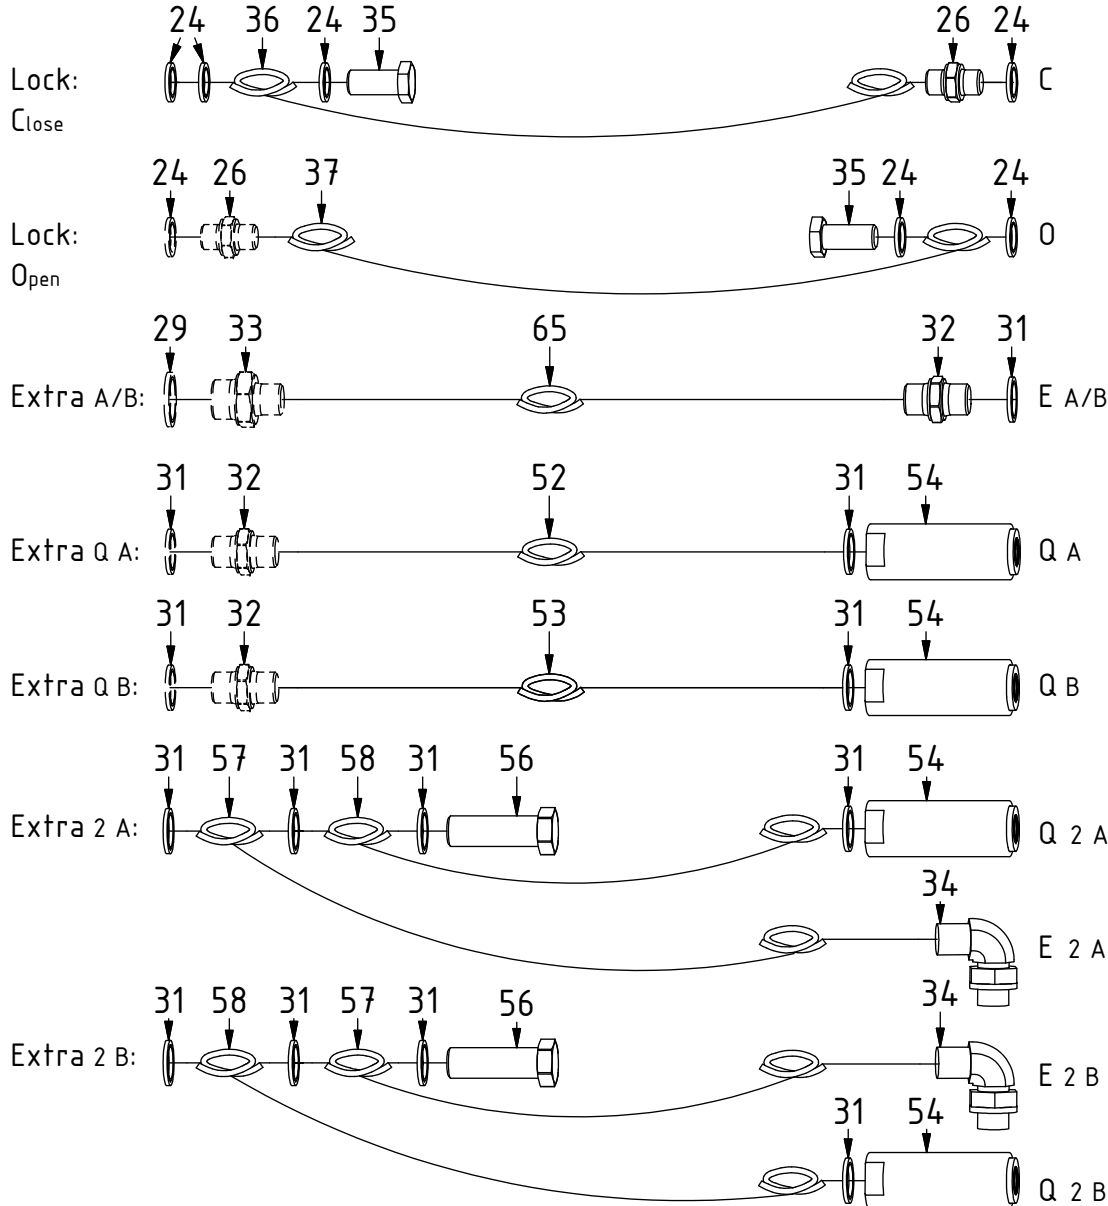

POS in order of assembly

QSD-Q

O-rings between versions are not compatible

EC214 ECHF - QSD45/QSD50

Related spare parts

Discontinued option: QSD-Q EC-Oil 2Bl. 2HF
PHOTOS ON PAGE 15

POS	DESCRIPTION	PART	QTY	COMMENTS
24	Washer GBR04 1/4	710702	11	QTY depends on config (9-11)
26	Adapter 136-04-04 (1/4")	710135	2	
29	Sealing washer 1/2"	710704	6	QTY depends on config (2-8)
31	Washer GBR06 3/8	710703	4	QTY depends on config (1-15)
32	Adapter 136-06-06 (3/8")	710106	2	QTY depends on config (1-4)
33	Adapter 135-06-08 (3/8"-1/2")	710122	2	
34	Adapter 401-06-06 90° (3/8")	710152	1	QTY depends on config (1-4)
35	Banjobolt 1/4"	710271	2	
36	Hose Lock Short	742801	1	
37	Hose Lock Long	742802	1	
52	Hose Extra QSD-Q Short	7000418	1	
53	Hose Extra QSD-Q Long	7000417	1	
54	Coupling ECO QSD 3/8" female V3	1053128	4	(POS.55 included)
55	Flat sealing for ECO 3/8" V3	1052976	4	
56	Banjobolt extended 3/8"	710273	2	
57	Hose Extra 2 QSD-Q EC-Oil	7000415	2	
58	Hose Extra 2 QSD-Q	7000419	2	
65	Hose Extra EC-Oil Short	7000414	1	QTY: 2 for QSD-Q EC-Oil 2Bl. 2HF