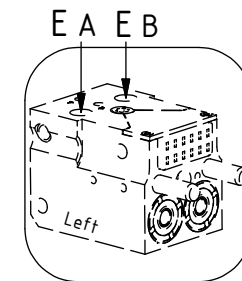

POS in order of assembly

See instruction,
Standard components

See instruction,
EC-Oil components

EC214 ECHF - QSD45/QSD50

EC-Oil

POS	DESCRIPTION	PART	QTY	COMMENTS
24	Washer GBR04 1/4"	710702	11	QTY depends on config (9-11)
26	Adapter 136-04-04 (1/4")	710135	2	
29	Sealing washer 1/2"	710704	6	QTY depends on config (2-8)
31	Washer GBR06 3/8"	710703	4	QTY depends on config (1-15)
32	Adapter 136-06-06 (3/8")	710106	2	QTY depends on config (1-4)
33	Adapter 135-06-08 (3/8"-1/2")	710122	2	
34	Adapter 401-06-06 90° (3/8")	710152	1	QTY depends on config (1-4)
35	Banjobolt 1/4"	710271	2	
36	Hose Lock Short	742801	1	
37	Hose Lock Long	742802	1	
38	Banjobolt 3/8"	710272	2	
39	Hose Extra 2A - bridge	7000422	1	
40	Hose holder QSD45	1038800	2	
41	Hose Extra 2A	7000423	1	
42	Hose Extra 2B	7000421	1	
43	Quick Coupling 1/4"	790111	2	
44	Dust protection 1/4"	790119	2	
65	Hose Extra EC-Oil Short	7000414	1	
66	Hose Extra EC-Oil Long	7000420	1	