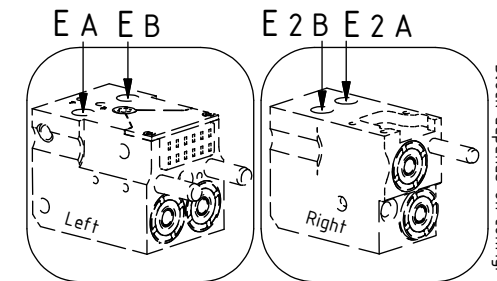

See instruction,
EC-Oil components