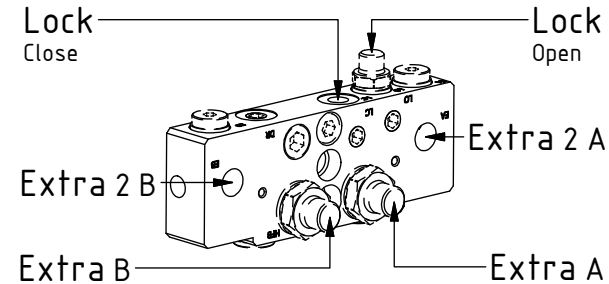

POS in order of assembly

See instruction,
Standard components

See instruction,
EC-Oil components

EC214 ECHF - QSD45/QSD50

EC-Oil

POS	DESCRIPTION	PART	QTY	COMMENTS
24	Washer GBR04 1/4"	710702	11	QTY depends on config (9-11)
26	Adapter 136-04-04 (1/4")	710135	2	
29	Sealing washer 1/2"	710704	6	QTY depends on config (2-8)
31	Washer GBR06 3/8"	710703	4	QTY depends on config (1-15)
32	Adapter 136-06-06 (3/8")	710106	2	QTY depends on config (1-4)
33	Adapter 135-06-08 (3/8"-1/2")	710122	2	
34	Adapter 401-06-06 90° (3/8")	710152	1	QTY depends on config (1-4)
35	Banjobolt 1/4"	710271	2	
36	Hose Lock Short	742801	1	
37	Hose Lock Long	742802	1	
38	Banjobolt 3/8"	710272	2	
39	Hose Extra 2A - bridge	7000422	1	
40	Hose holder QSD45	1038800	2	
41	Hose Extra 2A	7000423	1	
42	Hose Extra 2B	7000421	1	
43	Quick Coupling 1/4"	790111	2	
44	Dust protection 1/4"	790119	2	
65	Hose Extra EC-Oil Short	7000414	1	
66	Hose Extra EC-Oil Long	7000420	1	