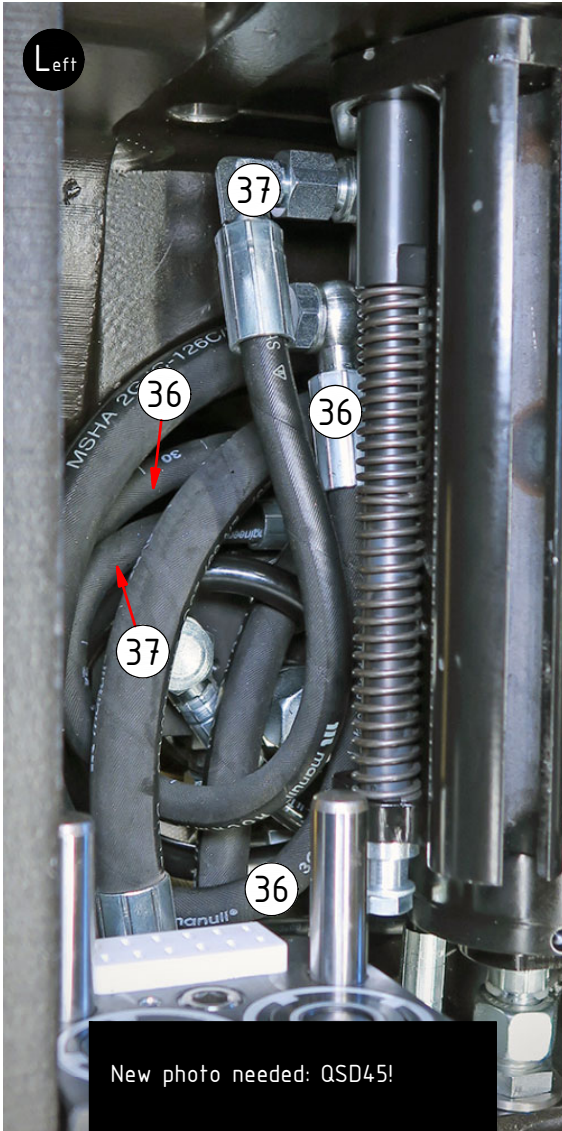

Lock hoses & cables

POS	DESCRIPTION	PART	QTY	COMMENTS
36	Hose Lock Short	742801	1	
37	Hose Lock Long	742802	1	
74	Cable tie 4,8x360	1021586	3	
75	Sensor cable from Hook		1	Part of Std. components
76	Sensor cable from Cylinder		1	Part of Std. components

With EC-Oil