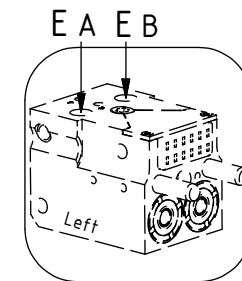

See instruction,
Standard components

See instruction,
EC-Oil components

EC214 ECHF - QSD45/QSD50

EC-Oil HF

POS	DESCRIPTION	PART	QTY	COMMENTS
24	Washer GBR04 1/4	710702	11	QTY depends on config (9-11)
26	Adapter 136-04-04 (1/4")	710135	2	
29	Sealing washer 1/2"	710704	6	QTY depends on config (2-8)
31	Washer GBR06 3/8	710703	4	QTY depends on config (1-15)
32	Adapter 136-06-06 (3/8")	710106	2	QTY depends on config (1-4)
33	Adapter 135-06-08 (3/8"-1/2")	710122	2	
34	Adapter 401-06-06 90° (3/8")	710152	1	QTY depends on config (1-4)
35	Banjobolt 1/4"	710271	2	
36	Hose Lock Short	742801	1	
37	Hose Lock Long	742802	1	
65	Hose Extra EC-Oil Short	7000414	1	
66	Hose Extra EC-Oil Long	7000420	1	

POS in order of assembly

See instruction,
Standard components

See instruction,
EC-Oil components

EC214 ECHF - QSD45/QSD50

EC-Oil Dbl.Extra

POS	DESCRIPTION	PART	QTY	COMMENTS
24	Washer GBR04 1/4	710702	11	QTY depends on config (9-11)
26	Adapter 136-04-04 (1/4")	710135	2	
29	Sealing washer 1/2"	710704	6	QTY depends on config (2-8)
31	Washer GBR06 3/8	710703	4	QTY depends on config (1-15)
32	Adapter 136-06-06 (3/8")	710106	2	QTY depends on config (1-4)
33	Adapter 135-06-08 (3/8"-1/2")	710122	2	
34	Adapter 401-06-06 90° (3/8")	710152	1	QTY depends on config (1-4)
35	Banjobolt 1/4"	710271	2	
36	Hose Lock Short	742801	1	
37	Hose Lock Long	742802	1	
63	Hose Extra 2 EC-Oil Long	7000426	1	
64	Hose Extra 2 EC-Oil Short	7000427	1	
65	Hose Extra EC-Oil Short	7000414	1	
66	Hose Extra EC-Oil Long	7000420	1	