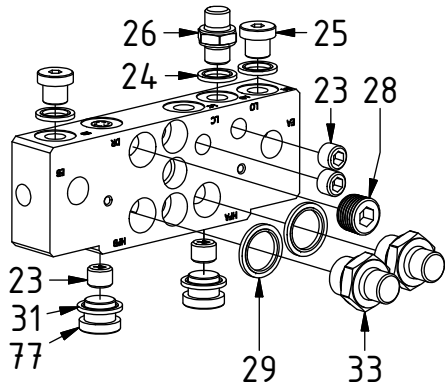

EC214 ECHF - QSD45/QSD50

POS	DESCRIPTION	PART	QTY	COMMENTS
1	See p.3-4 connection block config.			
2	Quick hitch QSD45 EC214	1037772	1	
3	Quick hitch QSD50 EC214	1039601	1	
4	Grease the ring			
5	O-ring 249,3x5,7	712424	1	
6	Feather Key	650102	6	
7	Screw MC6S 16x90	6000151	12	Torque: 333Nm
8	Torque tighten rotator frame to hitch. Rotate to access all holes			
9	Pipe plug M30x1,5	650410	6	Part of rotator frame assembly
10	Plug 1/2"	711500	4	
11	Applies only to Standard & HF			
12	For Standard, mount adapters before fastening POS.14			See p.6 for adapters
13	O-ring 20,35x1,78	710974	2	
14	Extra block 3/4" ECHF	1031934	1	
19	Screw MC6S 5x60	610409	2	
20	Washer NL10	611041	2	
21	Screw MC6S 10x90	610465	1	
22	Plug 3/4"	711532	2	QTY: 4 for EC214 Without Extra
69	O-ring 6,07x1,78	712422	2	Part of rotator frame assembly
70	O-ring 12,42x1,78	710973	4	Part of rotator frame assembly
71	O-ring 15,6x1,78	710912	1	Part of rotator frame assembly
72	Connection block ECHF	1028391	1	Part of rotator frame assembly
73	Screw MC6S 10x50	610457	1	Part of rotator frame assembly

QSD-Q:

QSD-Q EC-Oil:

EC214 ECHF - QSD45/QSD50

EC-Oil:

EC-Oil HF / EC-Oil 2Bl. HF:

POS	DESCRIPTION	PART	QTY	COMMENTS
23	Pipe plug 1/4"	711508	2	Loctite 5400 QTY depends on config (2-4)
24	Washer GBR04 1/4	710702	11	QTY depends on config (9-11)
25	Plug 1/4"	711505	2	
26	Adapter 136-04-04 (1/4")	710135	2	
27	Plug 3/8"	711504	2	
28	Pipe Plug 1/2"	711524	1	Loctite 5400
29	Sealing washer 1/2"	710704	6	QTY depends on config (2-8)
31	Washer GBR06 3/8	710703	4	QTY depends on config (1-15)
33	Adapter 135-06-08 (3/8"-1/2")	710122	2	
34	Adapter 401-06-06 90° (3/8")	710152	1	QTY depends on config (1-4)
77	Plug Din 908 3/8"	7001657	2	