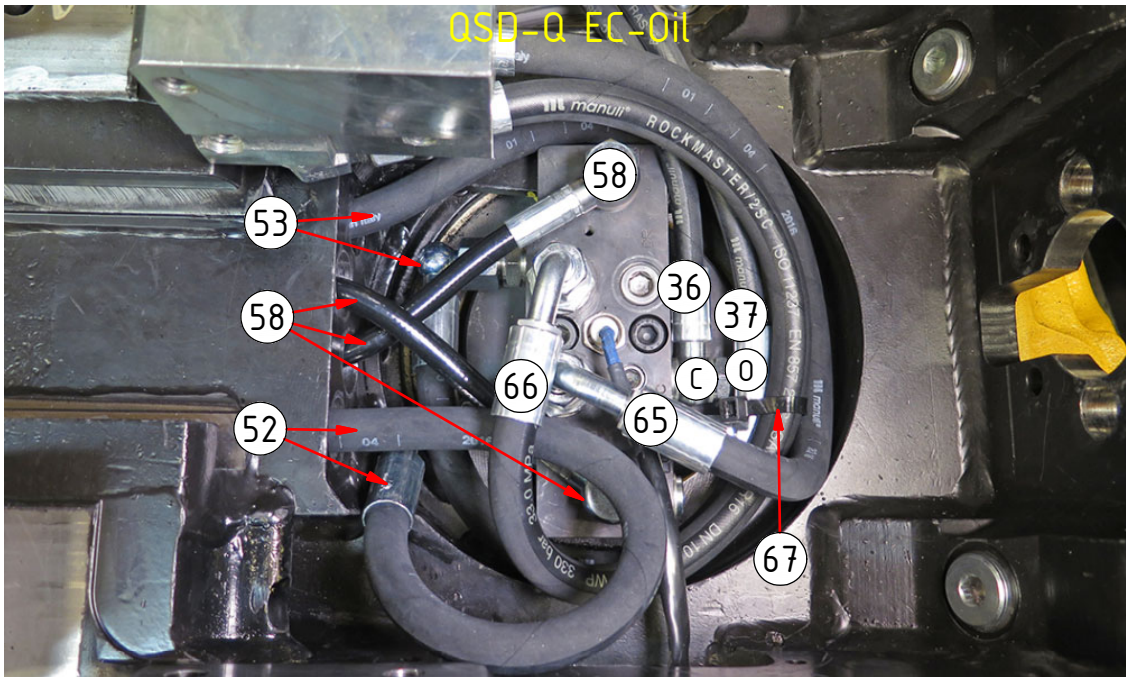

Dashed lines for overview, mounts on other pages/assemblies. indicates instruction. represents hose.