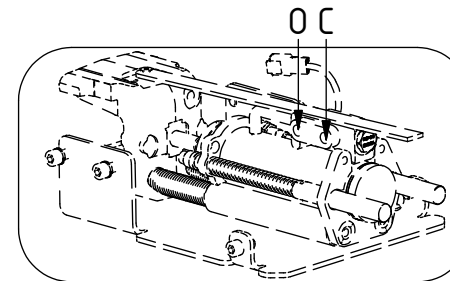

See instruction,
Standard components