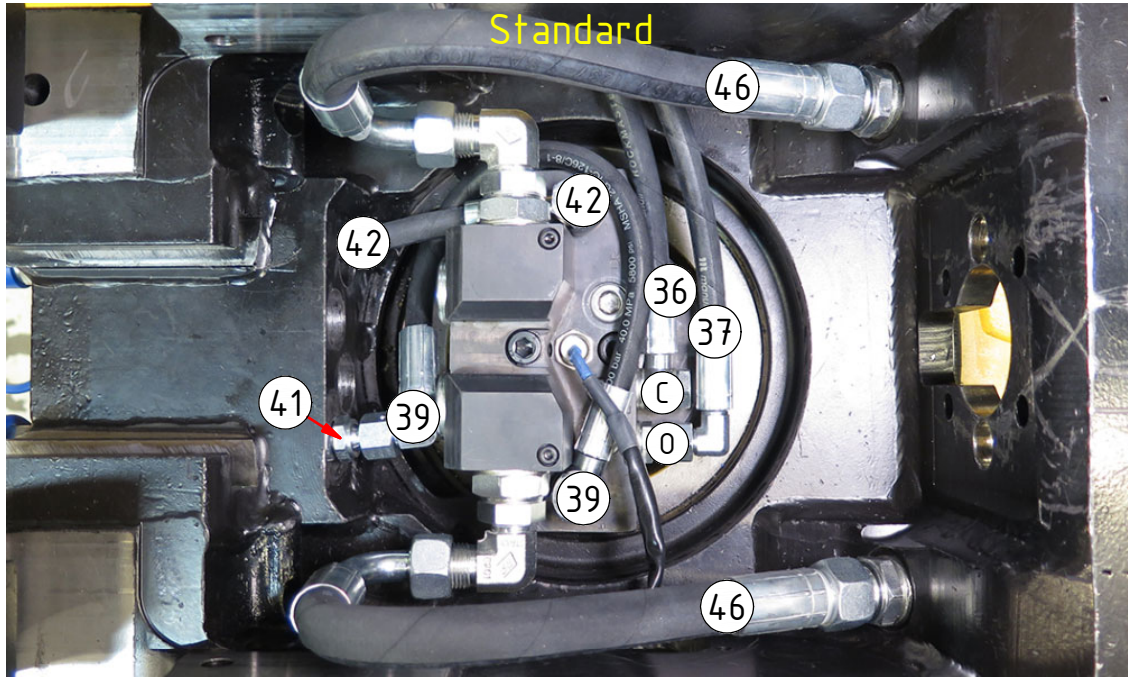

EC214 ECHF - QSD45/QSD50

POS	DESCRIPTION	PART	QTY	COMMENTS
36	Hose Lock Short	742801	1	
37	Hose Lock Long	742802	1	
39	Hose Extra 2A - bridge	7000422	1	
41	Hose Extra 2A	7000423	1	
42	Hose Extra 2B	7000421	1	
46	Hose Extra	7000424	2