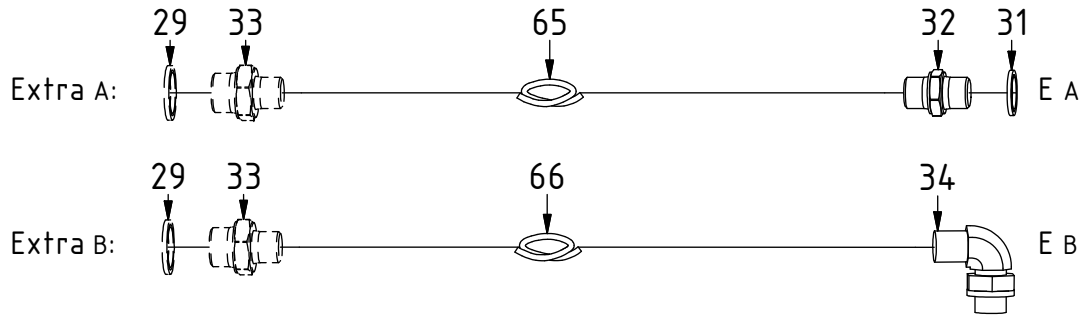

POS in order of assembly

See instruction,
Standard components

See instruction,
EC-Oil components

EC214 ECHF - QSD45/QSD50

EC-Oil Dbl.Extra

POS	DESCRIPTION	PART	QTY	COMMENTS
24	Washer GBR04 1/4	710702	11	QTY depends on config (9-11)
26	Adapter 136-04-04 (1/4")	710135	2	
29	Sealing washer 1/2"	710704	6	QTY depends on config (2-8)
31	Washer GBR06 3/8	710703	4	QTY depends on config (1-15)
32	Adapter 136-06-06 (3/8")	710106	2	QTY depends on config (1-4)
33	Adapter 135-06-08 (3/8"-1/2")	710122	2	
34	Adapter 401-06-06 90° (3/8")	710152	1	QTY depends on config (1-4)
35	Banjobolt 1/4"	710271	2	
36	Hose Lock Short	742801	1	
37	Hose Lock Long	742802	1	
63	Hose Extra 2 EC-Oil Long	7000426	1	
64	Hose Extra 2 EC-Oil Short	7000427	1	
65	Hose Extra EC-Oil Short	7000414	1	
66	Hose Extra EC-Oil Long	7000420	1	