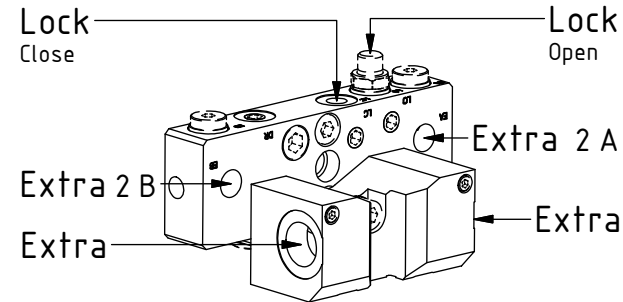

Standard

POS	DESCRIPTION	PART	QTY	COMMENTS
15	Sealing washer 3/4"	710706	2	QTY depends on config (2-4)
16	Adapter 234-12-08 (3/4"-1/2")	712219	2	
17	Adapter 401-08-08 90° (1/2")	710156	2	
24	Washer GBR04 1/4	710702	11	QTY depends on config (9-11)
26	Adapter 136-04-04 (1/4")	710135	2	
29	Sealing washer 1/2"	710704	6	QTY depends on config (2-8)
30	Adapter 136-08-08 (1/2")	710108	4	QTY depends on config (4-6)
31	Washer GBR06 3/8	710703	4	QTY depends on config (1-15)
35	Banjobolt 1/4"	710271	2	
36	Hose Lock Short	742801	1	
37	Hose Lock Long	742802	1	
38	Banjobolt 3/8"	710272	2	
39	Hose Extra 2A - bridge	7000422	1	
40	Hose holder QSD45	1038800	2	
41	Hose Extra 2A	7000423	1	
42	Hose Extra 2B	7000421	1	
43	Quick Coupling 1/4"	790111	2	
44	Dust protection 1/4"	790119	2	
46	Hose Extra	7000424	2	
47	Quick coupling 1/2"	790115	2	
48	Dust protection 1/2"	790121	2	