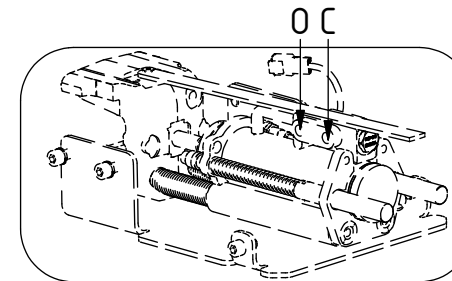

POS in order of assembly

See instruction,
Standard components

See instruction,
EC-Oil components

EC214 ECHF - QSD45/QSD50

EC-Oil Dbl.Extra

POS	DESCRIPTION	PART	QTY	COMMENTS
24	Washer GBR04 1/4	710702	11	QTY depends on config (9-11)
26	Adapter 136-04-04 (1/4")	710135	2	
29	Sealing washer 1/2"	710704	6	QTY depends on config (2-8)
31	Washer GBR06 3/8	710703	4	QTY depends on config (1-15)
32	Adapter 136-06-06 (3/8")	710106	2	QTY depends on config (1-4)
33	Adapter 135-06-08 (3/8"-1/2")	710122	2	
34	Adapter 401-06-06 90° (3/8")	710152	1	QTY depends on config (1-4)
35	Banjobolt 1/4"	710271	2	
36	Hose Lock Short	742801	1	
37	Hose Lock Long	742802	1	
63	Hose Extra 2 EC-Oil Long	7000426	1	
64	Hose Extra 2 EC-Oil Short	7000427	1	
65	Hose Extra EC-Oil Short	7000414	1	
66	Hose Extra EC-Oil Long	7000420	1	