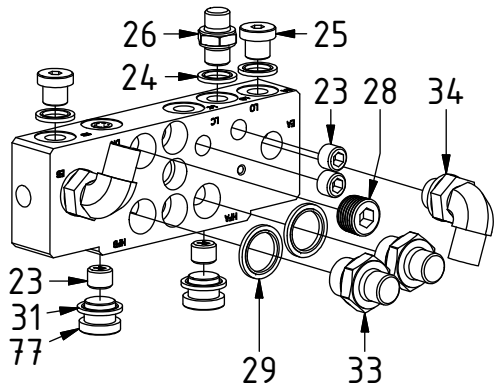

EC-Oil Dbl.Extra: