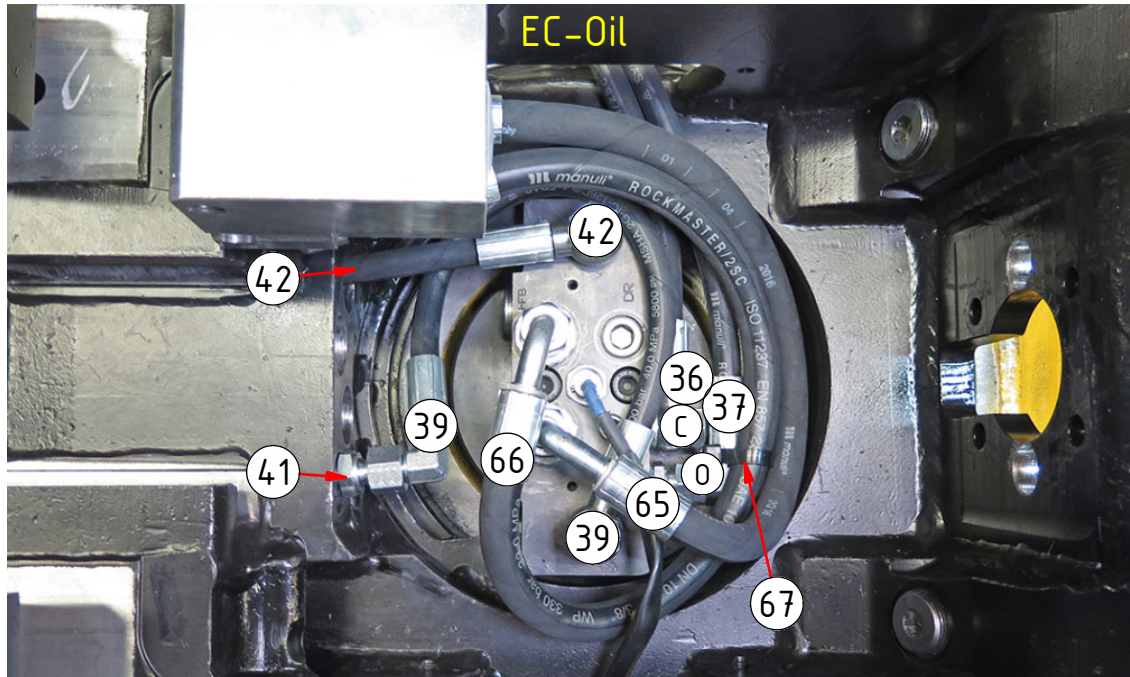

Dashed lines for overview, mounts on other pages/assemblies. indicates instruction. represents hose.

EC214 ECHF - QSD45/QSD50

POS	DESCRIPTION	PART	QTY	COMMENTS
36	Hose Lock Short	742801	1	
37	Hose Lock Long	742802	1	
39	Hose Extra 2A - bridge	7000422	1	
41	Hose Extra 2A	7000423	1	
42	Hose Extra 2B	7000421	1	
63	Hose Extra 2 EC-Oil Long	7000426	1	
64	Hose Extra 2 EC-Oil Short	7000427	1	
65	Hose Extra EC-Oil Short	7000414	1	
66	Hose Extra EC-Oil Long	7000420	1	
67	Cable tie 7,8x360	1021587	1	Mount around POS.37