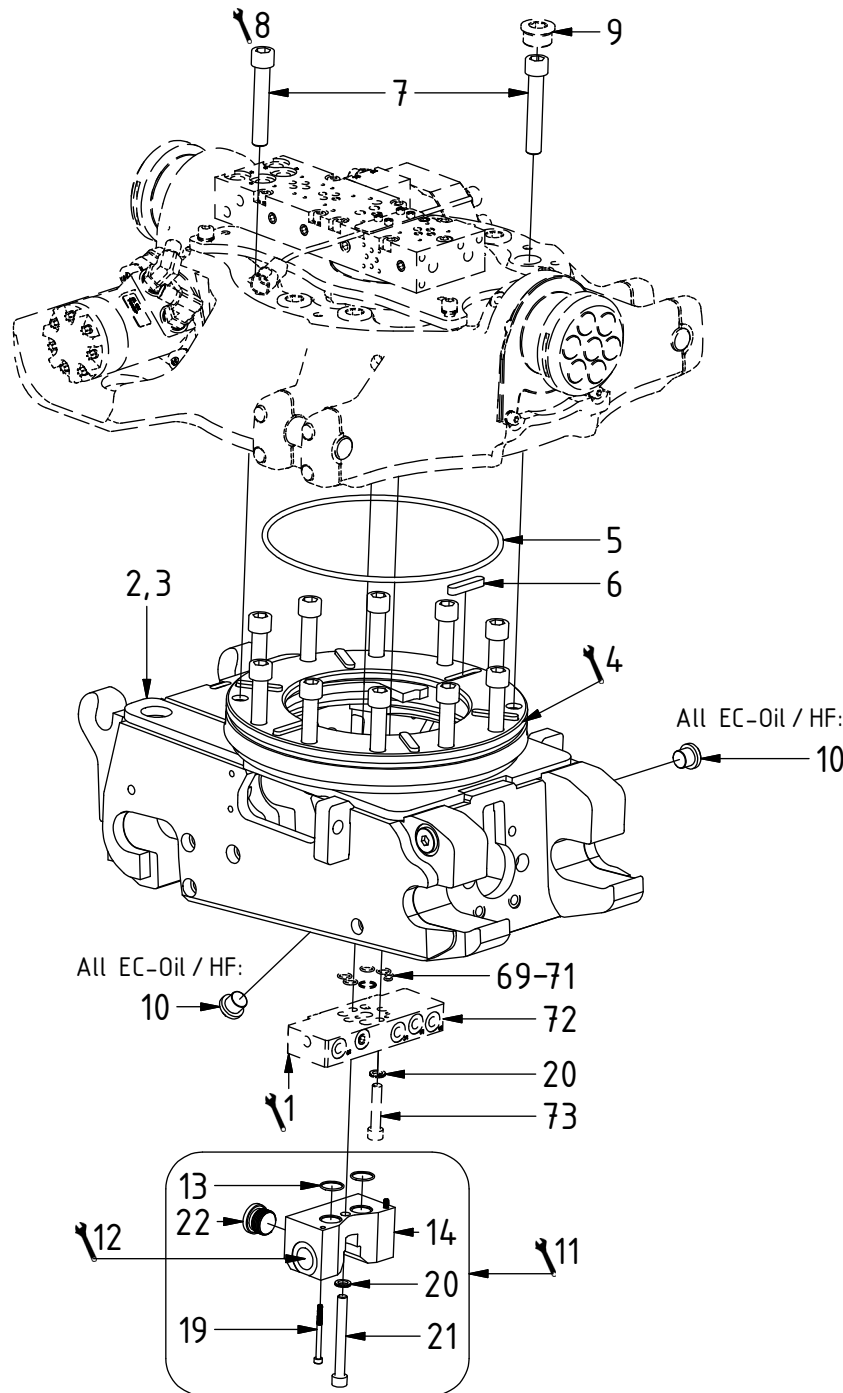

EC214 ECHF - QSD45/QSD50

POS	DESCRIPTION	PART	QTY	COMMENTS
1	See p.3-4 connection block config.			
2	Quick hitch QSD45 EC214	1037772	1	
3	Quick hitch QSD50 EC214	1039601	1	
4	Grease the ring			
5	O-ring 249,3x5,7	712424	1	
6	Feather Key	650102	6	
7	Screw MC6S 16x90	6000151	12	Torque: 333Nm
8	Torque tighten rotator frame to hitch. Rotate to access all holes			
9	Pipe plug M30x1,5	650410	6	Part of rotator frame assembly
10	Plug 1/2"	711500	4	
11	Applies only to Standard & HF			
12	For Standard, mount adapters before fastening POS.14			See p.6 for adapters
13	O-ring 20,35x1,78	710974	2	
14	Extra block 3/4" ECHF	1031934	1	
19	Screw MC6S 5x60	610409	2	
20	Washer NL10	611041	2	
21	Screw MC6S 10x90	610465	1	
22	Plug 3/4"	711532	2	QTY: 4 for EC214 Without Extra
69	O-ring 6,07x1,78	712422	2	Part of rotator frame assembly
70	O-ring 12,42x1,78	710973	4	Part of rotator frame assembly
71	O-ring 15,6x1,78	710912	1	Part of rotator frame assembly
72	Connection block ECHF	1028391	1	Part of rotator frame assembly
73	Screw MC6S 10x50	610457	1	Part of rotator frame assembly

QSD-Q:

QSD-Q EC-Oil:

EC214 ECHF - QSD45/QSD50

EC-Oil:

EC-Oil HF / EC-Oil 2Bl. HF:

POS	DESCRIPTION	PART	QTY	COMMENTS
23	Pipe plug 1/4"	711508	2	Loctite 5400 QTY depends on config (2-4)
24	Washer GBR04 1/4	710702	11	QTY depends on config (9-11)
25	Plug 1/4"	711505	2	
26	Adapter 136-04-04 (1/4")	710135	2	
27	Plug 3/8"	711504	2	
28	Pipe Plug 1/2"	711524	1	Loctite 5400
29	Sealing washer 1/2"	710704	6	QTY depends on config (2-8)
31	Washer GBR06 3/8	710703	4	QTY depends on config (1-15)
33	Adapter 135-06-08 (3/8"-1/2")	710122	2	
34	Adapter 401-06-06 90° (3/8")	710152	1	QTY depends on config (1-4)
77	Plug Din 908 3/8"	7001657	2	