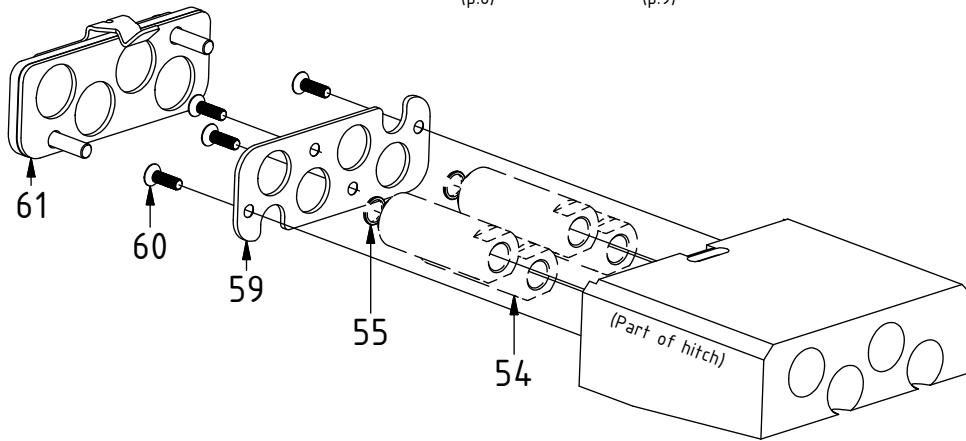

QSD-Q / QSD-Q EC-Oil:
(p.8) (p.9)