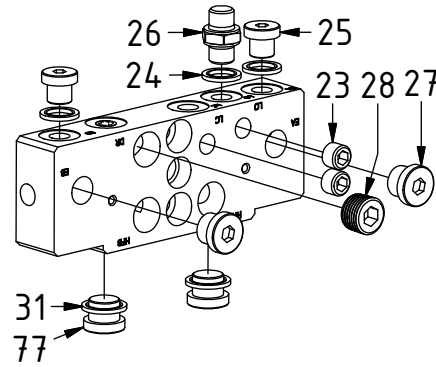

EC214 ECHF - QSD45/QSD50

POS	DESCRIPTION	PART	QTY	COMMENTS
1	See p.3-4 connection block config.			
2	Quick hitch QSD45 EC214	1037772	1	
3	Quick hitch QSD50 EC214	1039601	1	
4	Grease the ring			
5	O-ring 249,3x5,7	712424	1	
6	Feather Key	650102	6	
7	Screw MC6S 16x90	6000151	12	Torque: 333Nm
8	Torque tighten rotator frame to hitch. Rotate to access all holes			
9	Pipe plug M30x1,5	650410	6	Part of rotator frame assembly
10	Plug 1/2"	711500	4	
11	Applies only to Standard & HF			
12	For Standard, mount adapters before fastening POS.14			See p.6 for adapters
13	O-ring 20,35x1,78	710974	2	
14	Extra block 3/4" ECHF	1031934	1	
19	Screw MC6S 5x60	610409	2	
20	Washer NL10	611041	2	
21	Screw MC6S 10x90	610465	1	
22	Plug 3/4"	711532	2	QTY: 4 for EC214 Without Extra
69	O-ring 6,07x1,78	712422	2	Part of rotator frame assembly
70	O-ring 12,42x1,78	710973	4	Part of rotator frame assembly
71	O-ring 15,6x1,78	710912	1	Part of rotator frame assembly
72	Connection block ECHF	1028391	1	Part of rotator frame assembly
73	Screw MC6S 10x50	610457	1	Part of rotator frame assembly

POS in order of assembly

EC214 ECHF - QSD45/QSD50

Standard:

HF:

POS	DESCRIPTION	PART	QTY	COMMENTS
23	Pipe plug 1/4"	711508	2	Loctite 5400 QTY depends on config (2-4)
24	Washer GBR04 1/4	710702	11	QTY depends on config (9-11)
25	Plug 1/4"	711505	2	
26	Adapter 136-04-04 (1/4")	710135	2	
27	Plug 3/8"	711504	2	
28	Pipe Plug 1/2"	711524	1	Loctite 5400
29	Sealing washer 1/2"	710704	6	QTY depends on config (2-8)
30	Adapter 136-08-08 (1/2")	710108	4	QTY depends on config (4-6)
31	Washer GBR06 3/8	710703	4	QTY depends on config (1-15)
32	Adapter 136-06-06 (3/8")	710106	2	QTY depends on config (1-4)
33	Adapter 135-06-08 (3/8"-1/2")	710122	2	
77	Plug Din 908 3/8"	7001657	2	