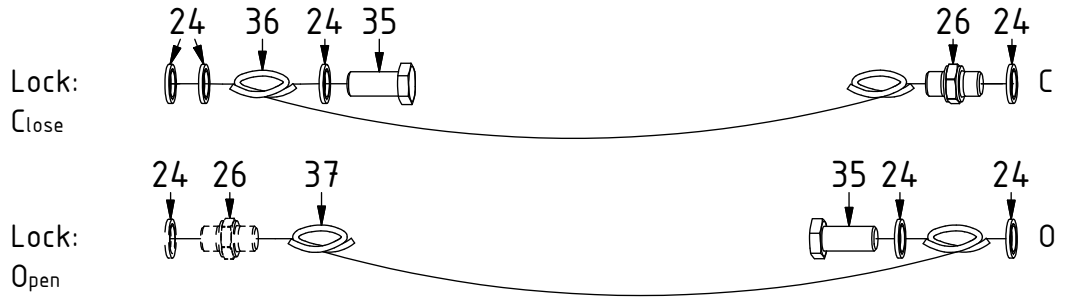

POS in order of assembly

See instruction,
Standard components

See instruction,
EC-Oil components

EC214 ECHF - QSD45/QSD50

EC-Oil Dbl.Extra

POS	DESCRIPTION	PART	QTY	COMMENTS
24	Washer GBR04 1/4	710702	11	QTY depends on config (9-11)
26	Adapter 136-04-04 (1/4")	710135	2	
29	Sealing washer 1/2"	710704	6	QTY depends on config (2-8)
31	Washer GBR06 3/8	710703	4	QTY depends on config (1-15)
32	Adapter 136-06-06 (3/8")	710106	2	QTY depends on config (1-4)
33	Adapter 135-06-08 (3/8"-1/2")	710122	2	
34	Adapter 401-06-06 90° (3/8")	710152	1	QTY depends on config (1-4)
35	Banjobolt 1/4"	710271	2	
36	Hose Lock Short	742801	1	
37	Hose Lock Long	742802	1	
63	Hose Extra 2 EC-Oil Long	7000426	1	
64	Hose Extra 2 EC-Oil Short	7000427	1	
65	Hose Extra EC-Oil Short	7000414	1	
66	Hose Extra EC-Oil Long	7000420	1	