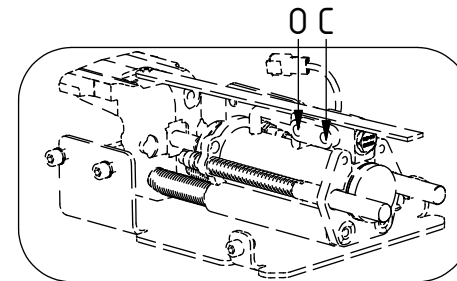

Standard

POS	DESCRIPTION	PART	QTY	COMMENTS
15	Sealing washer 3/4"	710706	2	QTY depends on config (2-4)
16	Adapter 234-12-08 (3/4"-1/2")	712219	2	
17	Adapter 401-08-08 90° (1/2")	710156	2	
24	Washer GBR04 1/4	710702	11	QTY depends on config (9-11)
26	Adapter 136-04-04 (1/4")	710135	2	
29	Sealing washer 1/2"	710704	6	QTY depends on config (2-8)
30	Adapter 136-08-08 (1/2")	710108	4	QTY depends on config (4-6)
31	Washer GBR06 3/8	710703	4	QTY depends on config (1-15)
35	Banjobolt 1/4"	710271	2	
36	Hose Lock Short	742801	1	
37	Hose Lock Long	742802	1	
38	Banjobolt 3/8"	710272	2	
39	Hose Extra 2A - bridge	7000422	1	
40	Hose holder QSD45	1038800	2	
41	Hose Extra 2A	7000423	1	
42	Hose Extra 2B	7000421	1	
43	Quick Coupling 1/4"	790111	2	
44	Dust protection 1/4"	790119	2	
46	Hose Extra	7000424	2	
47	Quick coupling 1/2"	790115	2	
48	Dust protection 1/2"	790121	2	