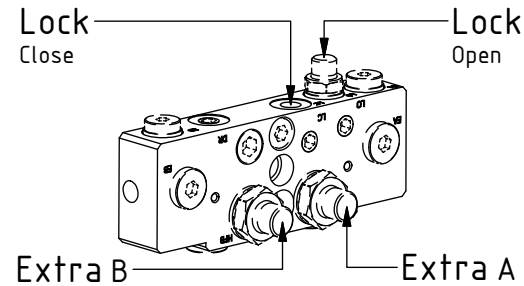

See instruction,
Standard components

See instruction,
EC-Oil components