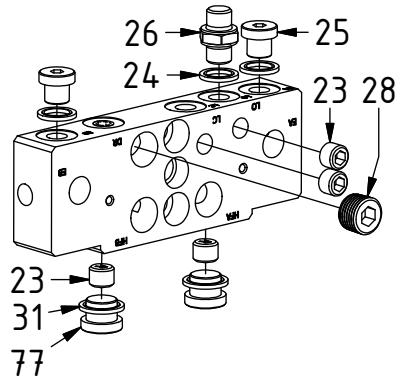

EC214 ECHF - QSD45/QSD50

POS	DESCRIPTION	PART	QTY	COMMENTS
1	See p.3-4 connection block config.			
2	Quick hitch QSD45 EC214	1037772	1	
3	Quick hitch QSD50 EC214	1039601	1	
4	Grease the ring			
5	O-ring 249,3x5,7	712424	1	
6	Feather Key	650102	6	
7	Screw MC6S 16x90	6000151	12	Torque: 333Nm
8	Torque tighten rotator frame to hitch. Rotate to access all holes			
9	Pipe plug M30x1,5	650410	6	Part of rotator frame assembly
10	Plug 1/2"	711500	4	
11	Applies only to Standard & HF			
12	For Standard, mount adapters before fastening POS.14			See p.6 for adapters
13	O-ring 20,35x1,78	710974	2	
14	Extra block 3/4" ECHF	1031934	1	
19	Screw MC6S 5x60	610409	2	
20	Washer NL10	611041	2	
21	Screw MC6S 10x90	610465	1	
22	Plug 3/4"	711532	2	QTY: 4 for EC214 Without Extra
69	O-ring 6,07x1,78	712422	2	Part of rotator frame assembly
70	O-ring 12,42x1,78	710973	4	Part of rotator frame assembly
71	O-ring 15,6x1,78	710912	1	Part of rotator frame assembly
72	Connection block ECHF	1028391	1	Part of rotator frame assembly
73	Screw MC6S 10x50	610457	1	Part of rotator frame assembly

POS in order of assembly

EC214 ECHF - QSD45/QSD50

Standard:

HF:

POS	DESCRIPTION	PART	QTY	COMMENTS
23	Pipe plug 1/4"	711508	2	Loctite 5400 QTY depends on config (2-4)
24	Washer GBR04 1/4	710702	11	QTY depends on config (9-11)
25	Plug 1/4"	711505	2	
26	Adapter 136-04-04 (1/4")	710135	2	
27	Plug 3/8"	711504	2	
28	Pipe Plug 1/2"	711524	1	Loctite 5400
29	Sealing washer 1/2"	710704	6	QTY depends on config (2-8)
30	Adapter 136-08-08 (1/2")	710108	4	QTY depends on config (4-6)
31	Washer GBR06 3/8	710703	4	QTY depends on config (1-15)
32	Adapter 136-06-06 (3/8")	710106	2	QTY depends on config (1-4)
33	Adapter 135-06-08 (3/8"-1/2")	710122	2	
77	Plug Din 908 3/8"	7001657	2	