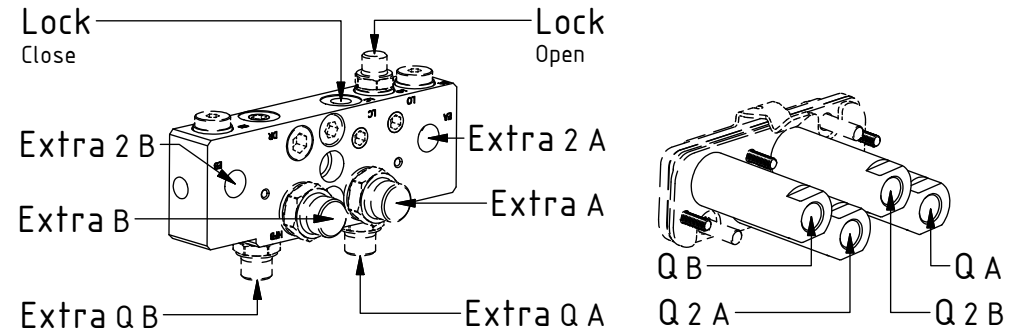

See instruction,
Standard components