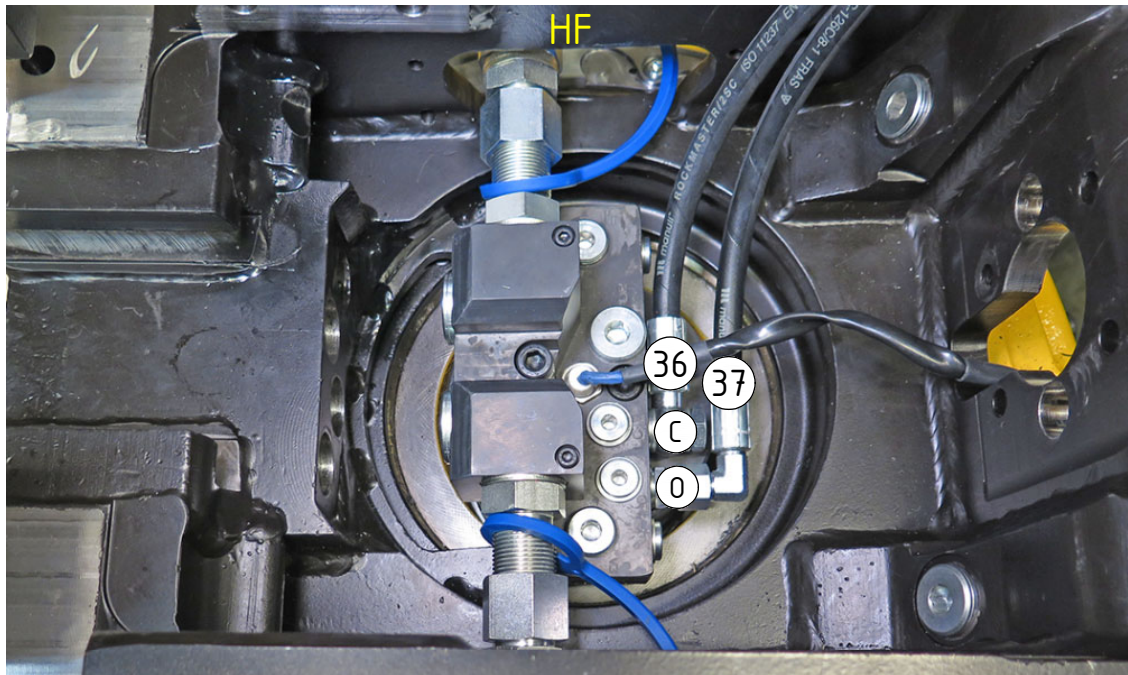

EC214 ECHF - QSD45/QSD50

POS	DESCRIPTION	PART	QTY	COMMENTS
36	Hose Lock Short	742801	1	
37	Hose Lock Long	742802	1	
39	Hose Extra 2A - bridge	7000422	1	
41	Hose Extra 2A	7000423	1	
42	Hose Extra 2B	7000421	1	
46	Hose Extra	7000424	2