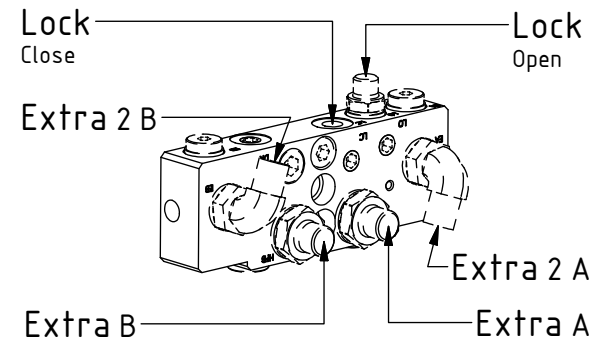

POS in order of assembly

See instruction,
Standard components

See instruction,
EC-Oil components

EC214 ECHF - QSD45/QSD50

EC-Oil Dbl.Extra

POS	DESCRIPTION	PART	QTY	COMMENTS
24	Washer GBR04 1/4	710702	11	QTY depends on config (9-11)
26	Adapter 136-04-04 (1/4")	710135	2	
29	Sealing washer 1/2"	710704	6	QTY depends on config (2-8)
31	Washer GBR06 3/8	710703	4	QTY depends on config (1-15)
32	Adapter 136-06-06 (3/8")	710106	2	QTY depends on config (1-4)
33	Adapter 135-06-08 (3/8"-1/2")	710122	2	
34	Adapter 401-06-06 90° (3/8")	710152	1	QTY depends on config (1-4)
35	Banjobolt 1/4"	710271	2	
36	Hose Lock Short	742801	1	
37	Hose Lock Long	742802	1	
63	Hose Extra 2 EC-Oil Long	7000426	1	
64	Hose Extra 2 EC-Oil Short	7000427	1	
65	Hose Extra EC-Oil Short	7000414	1	
66	Hose Extra EC-Oil Long	7000420	1	