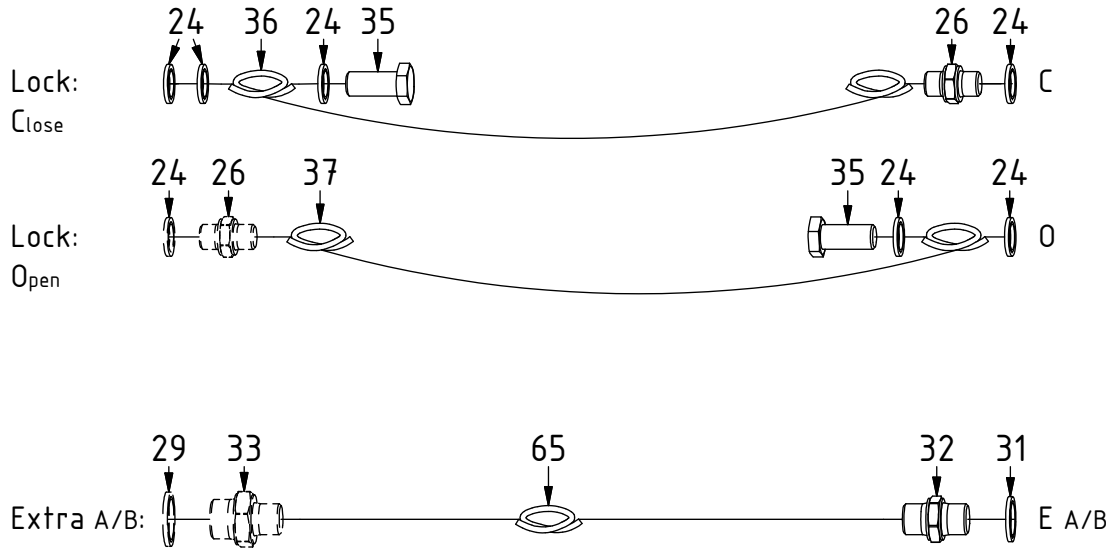

POS in order of assembly

See instruction,
Standard components

See instruction,
EC-Oil components

EC214 ECHF - QSD45/QSD50

EC-Oil Dbl.Extra

POS	DESCRIPTION	PART	QTY	COMMENTS
24	Washer GBR04 1/4	710702	11	QTY depends on config (9-11)
26	Adapter 136-04-04 (1/4")	710135	2	
29	Sealing washer 1/2"	710704	6	QTY depends on config (2-8)
31	Washer GBR06 3/8	710703	4	QTY depends on config (1-15)
32	Adapter 136-06-06 (3/8")	710106	2	QTY depends on config (1-4)
33	Adapter 135-06-08 (3/8"-1/2")	710122	2	
34	Adapter 401-06-06 90° (3/8")	710152	1	QTY depends on config (1-4)
35	Banjobolt 1/4"	710271	2	
36	Hose Lock Short	742801	1	
37	Hose Lock Long	742802	1	
63	Hose Extra 2 EC-Oil Long	7000426	1	
64	Hose Extra 2 EC-Oil Short	7000427	1	
65	Hose Extra EC-Oil Short	7000414	1	
66	Hose Extra EC-Oil Long	7000420	1	

See instruction,
Standard components

See instruction,
EC-Oil components

EC214 ECHF - QSD45/QSD50

EC-Oil 2Bl. HF

POS	DESCRIPTION	PART	QTY	COMMENTS
24	Washer GBR04 1/4	710702	11	QTY depends on config (9-11)
26	Adapter 136-04-04 (1/4")	710135	2	
27	Plug 3/8"	711504	2	
29	Sealing washer 1/2"	710704	6	QTY depends on config (2-8)
31	Washer GBR06 3/8	710703	4	QTY depends on config (1-15)
32	Adapter 136-06-06 (3/8")	710106	2	QTY depends on config (1-4)
33	Adapter 135-06-08 (3/8"-1/2")	710122	2	
35	Banjobolt 1/4"	710271	2	
36	Hose Lock Short	742801	1	
37	Hose Lock Long	742802	1	
65	Hose Extra EC-Oil Short	7000414	1	