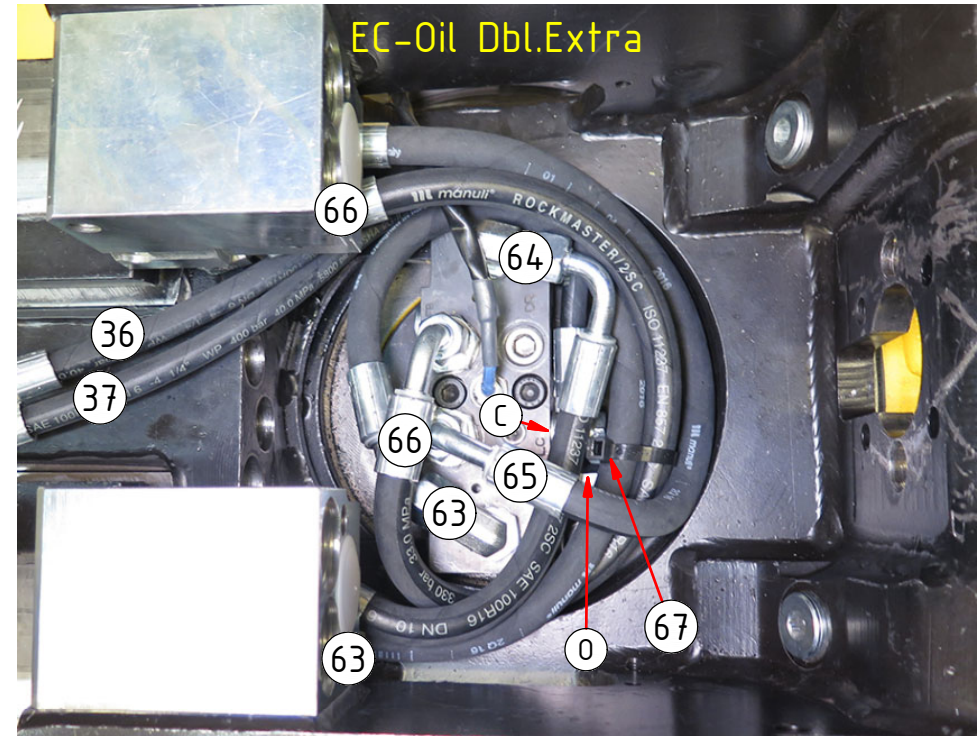

EC214 ECHF - QSD45/QSD50

POS in order of assembly

POS	DESCRIPTION	PART	QTY	COMMENTS
36	Hose Lock Short	742801	1	
37	Hose Lock Long	742802	1	
52	Hose Extra QSD-Q Short	7000418	1	
53	Hose Extra QSD-Q Long	7000417	1	
57	Hose Extra 2 QSD-Q EC-Oil	7000415	2	
58	Hose Extra 2 QSD-Q	7000419	2	
62	Hose Extra	7000425	2	
65	Hose Extra EC-Oil Short	7000414	1	QTY: 2 for QSD-Q EC-Oil 2Bl. 2HF
66	Hose Extra EC-Oil Long	7000420	1	
67	Cable tie 7,8x360	1021587	1	Mount around POS.37

Dashed lines for overview, mounts on other pages/assemblies. indicates instruction. represents hose.

EC214 ECHF - QSD45/QSD50

POS	DESCRIPTION	PART	QTY	COMMENTS
36	Hose Lock Short	742801	1	
37	Hose Lock Long	742802	1	
39	Hose Extra 2A - bridge	7000422	1	
41	Hose Extra 2A	7000423	1	
42	Hose Extra 2B	7000421	1	
63	Hose Extra 2 EC-Oil Long	7000426	1	
64	Hose Extra 2 EC-Oil Short	7000427	1	
65	Hose Extra EC-Oil Short	7000414	1	
66	Hose Extra EC-Oil Long	7000420	1	
67	Cable tie 7,8x360	1021587	1	Mount around POS.37