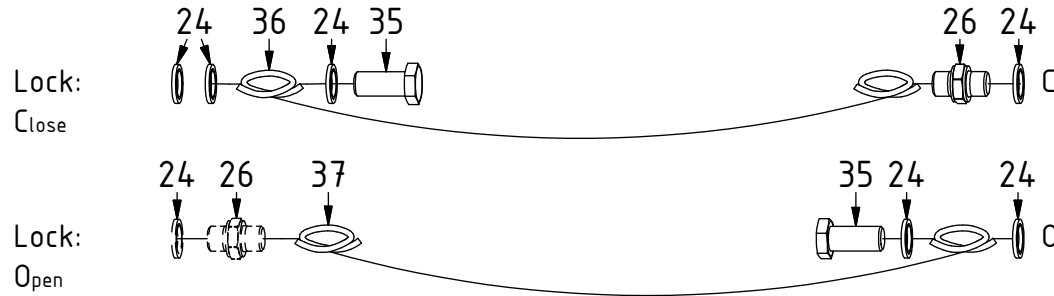

EC-Oil Dbl.Extra:

EC214 ECHF - QSD45/QSD50

POS	DESCRIPTION	PART	QTY	COMMENTS
40	Hose holder QSD45	1038800	2	
45	Protection plug	7000153	2	QTY depends on config (2-4)
54	Coupling ECO QSD 3/8" female V3	1053128	4	(POS.55 included)
55	Flat sealing for ECO 3/8" V3	1052976	4	
59	Mounting plate ECO QSD45/50 V2	1055295	1	
60	Screw MF6S 6x20	611554	4	
61	Protection ECO QSD45	1037465	1	

Standard

POS	DESCRIPTION	PART	QTY	COMMENTS
15	Sealing washer 3/4"	710706	2	QTY depends on config (2-4)
16	Adapter 234-12-08 (3/4"-1/2")	712219	2	
17	Adapter 401-08-08 90° (1/2")	710156	2	
24	Washer GBR04 1/4	710702	11	QTY depends on config (9-11)
26	Adapter 136-04-04 (1/4")	710135	2	
29	Sealing washer 1/2"	710704	6	QTY depends on config (2-8)
30	Adapter 136-08-08 (1/2")	710108	4	QTY depends on config (4-6)
31	Washer GBR06 3/8	710703	4	QTY depends on config (1-15)
35	Banjobolt 1/4"	710271	2	
36	Hose Lock Short	742801	1	
37	Hose Lock Long	742802	1	
38	Banjobolt 3/8"	710272	2	
39	Hose Extra 2A - bridge	7000422	1	
40	Hose holder QSD45	1038800	2	
41	Hose Extra 2A	7000423	1	
42	Hose Extra 2B	7000421	1	
43	Quick Coupling 1/4"	790111	2	
44	Dust protection 1/4"	790119	2	
46	Hose Extra	7000424	2	
47	Quick coupling 1/2"	790115	2	
48	Dust protection 1/2"	790121	2	