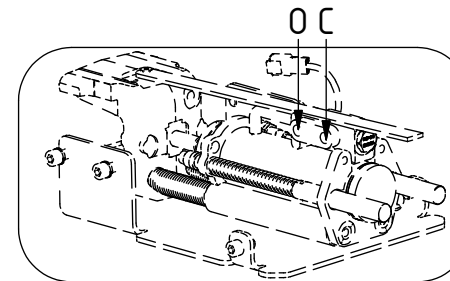

See instruction,
Standard components