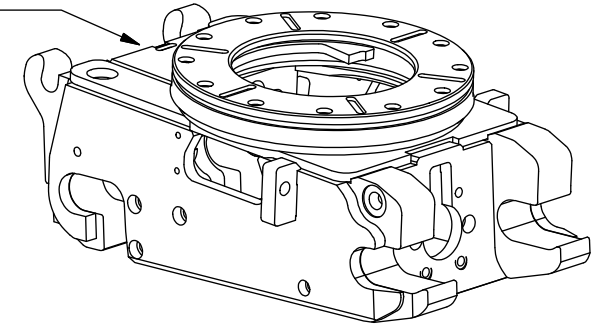

Plugs/couplings located at hitch front