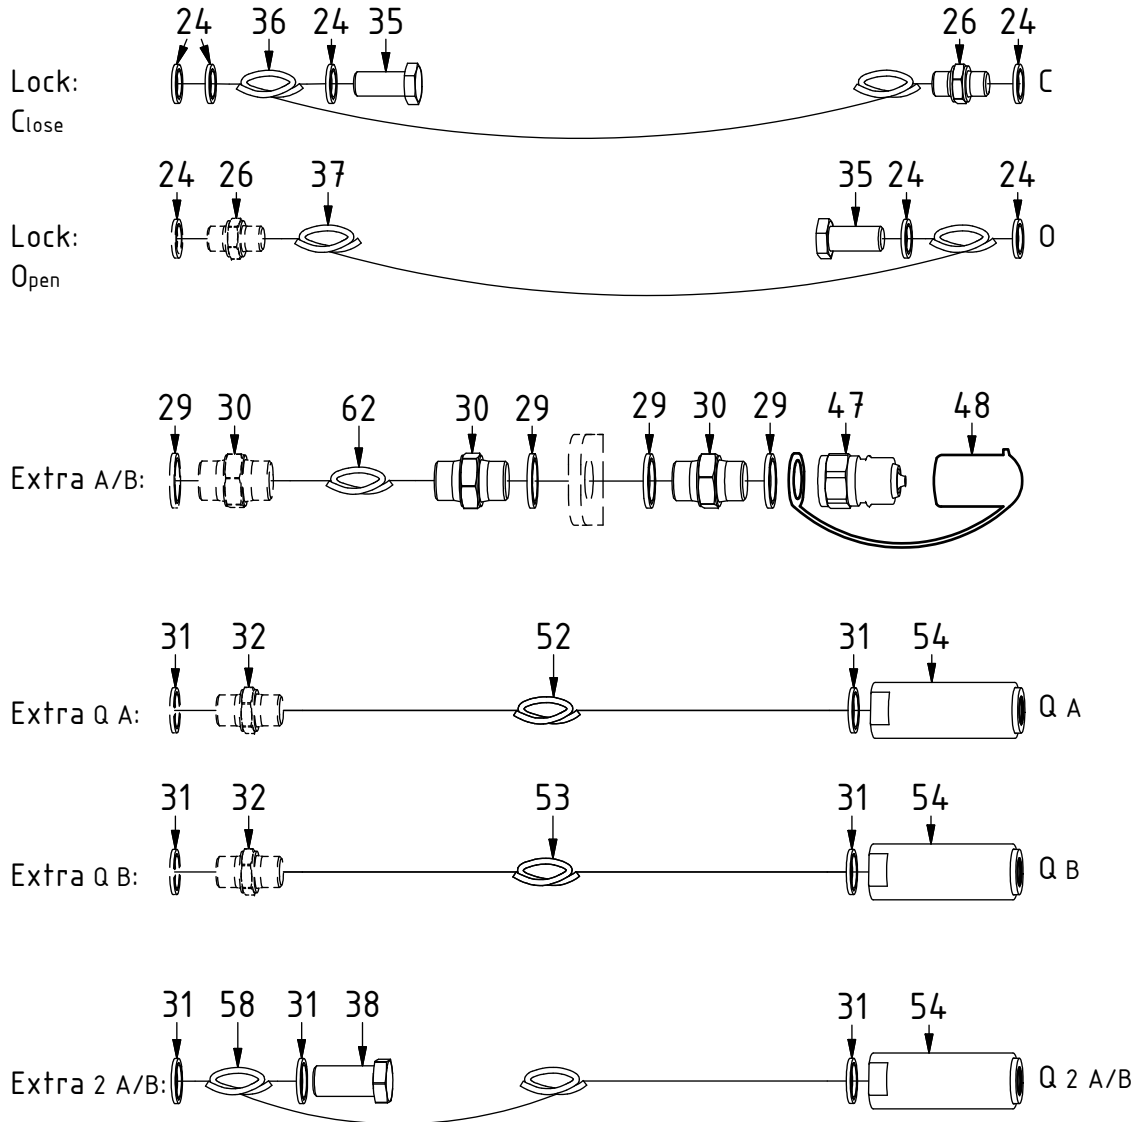

EC214 ECHF - QSD45/QSD50

QSD-Q

POS	DESCRIPTION	PART	QTY	COMMENTS
24	Washer GBR04 1/4	710702	11	QTY depends on config (9-11)
26	Adapter 136-04-04 (1/4")	710135	2	
29	Sealing washer 1/2"	710704	6	QTY depends on config (2-8)
30	Adapter 136-08-08 (1/2")	710108	4	QTY depends on config (4-6)
31	Washer GBR06 3/8	710703	4	QTY depends on config (1-15)
32	Adapter 136-06-06 (3/8")	710106	2	QTY depends on config (1-4)
35	Banjobolt 1/4"	710271	2	
36	Hose Lock Short	742801	1	
37	Hose Lock Long	742802	1	
38	Banjobolt 3/8"	710272	2	
47	Quick coupling 1/2"	790115	2	
48	Dust protection 1/2"	790121	2	
52	Hose Extra QSD-Q Short	7000418	1	
53	Hose Extra QSD-Q Long	7000417	1	
54	Coupling ECO QSD 3/8" female V3	1053128	4	(POS.55 included)
55	Flat sealing for ECO 3/8" V3	1052976	4	
58	Hose Extra 2 QSD-Q	7000419	2	
62	Hose Extra	7000425	2