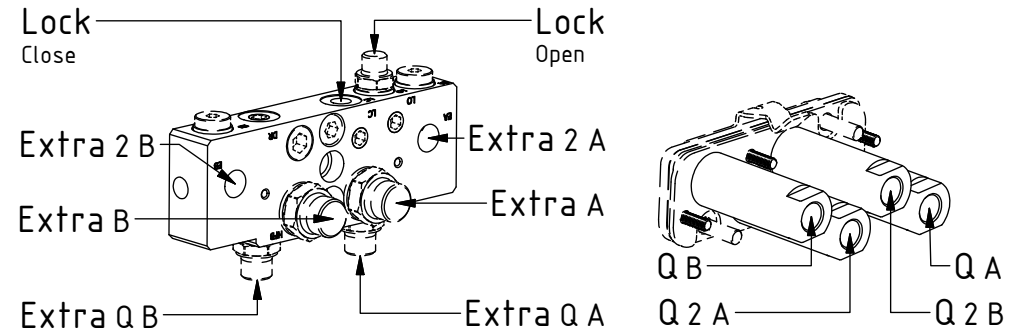

See instruction,
Standard components