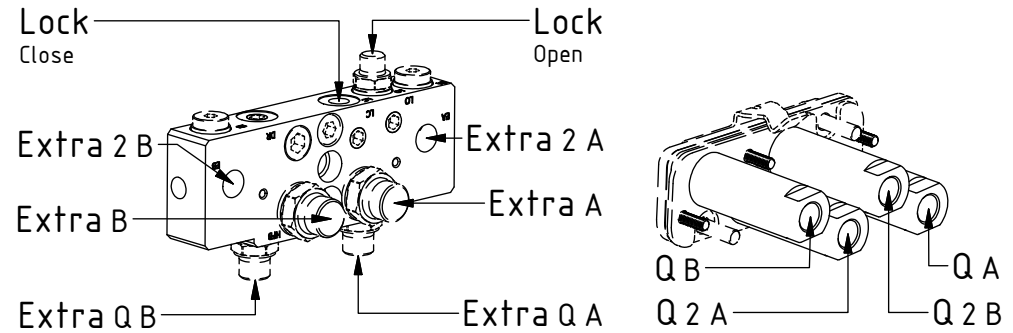

See instruction,
Standard components