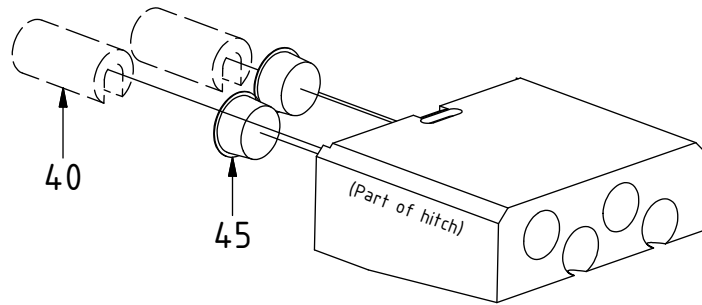

EC214 ECHF - QSD45/QSD50

POS	DESCRIPTION	PART	QTY	COMMENTS
40	Hose holder QSD45	1038800	2	
45	Protection plug	7000153	2	QTY depends on config (2-4)
54	Coupling ECO QSD 3/8" female V3	1053128	4	(POS.55 included)
55	Flat sealing for ECO 3/8" V3	1052976	4	
59	Mounting plate ECO QSD45/50 V2	1055295	1	
60	Screw MF6S 6x20	611554	4	
61	Protection ECO QSD45	1037465	1	

Standard / EC-Oil:
(p.6) (p.10)