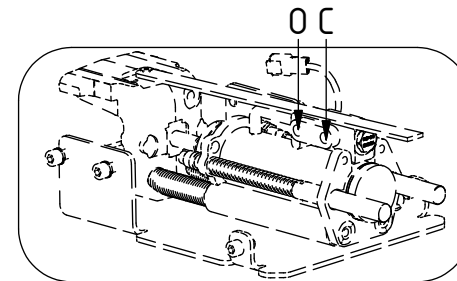

See instruction,
Standard components