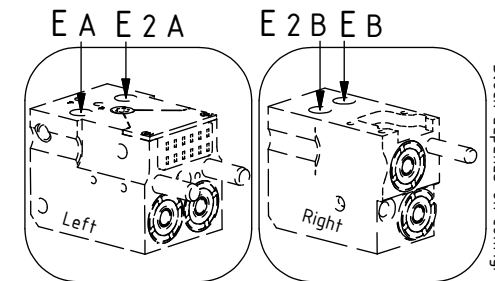

See instruction,
EC-Oil components

Block depends on config