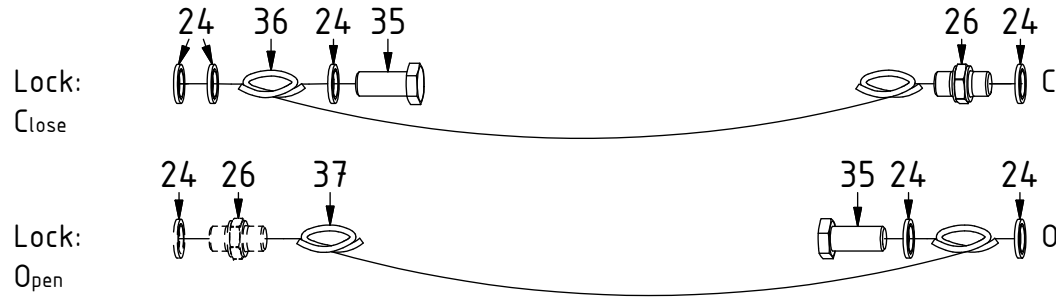

Standard

POS	DESCRIPTION	PART	QTY	COMMENTS
15	Sealing washer 3/4"	710706	2	QTY depends on config (2-4)
16	Adapter 234-12-08 (3/4"-1/2")	712219	2	
17	Adapter 401-08-08 90° (1/2")	710156	2	
24	Washer GBR04 1/4	710702	11	QTY depends on config (9-11)
26	Adapter 136-04-04 (1/4")	710135	2	
29	Sealing washer 1/2"	710704	6	QTY depends on config (2-8)
30	Adapter 136-08-08 (1/2")	710108	4	QTY depends on config (4-6)
31	Washer GBR06 3/8	710703	4	QTY depends on config (1-15)
35	Banjobolt 1/4"	710271	2	
36	Hose Lock Short	742801	1	
37	Hose Lock Long	742802	1	
38	Banjobolt 3/8"	710272	2	
39	Hose Extra 2A - bridge	7000422	1	
40	Hose holder QSD45	1038800	2	
41	Hose Extra 2A	7000423	1	
42	Hose Extra 2B	7000421	1	
43	Quick Coupling 1/4"	790111	2	
44	Dust protection 1/4"	790119	2	
46	Hose Extra	7000424	2	
47	Quick coupling 1/2"	790115	2	
48	Dust protection 1/2"	790121	2	

See instruction,
Standard components

EC214 ECHF - QSD45/QSD50

HF

POS	DESCRIPTION	PART	QTY	COMMENTS
15	Sealing washer 3/4"	710706	2	QTY depends on config (2-4)
18	Adapter 1260-12-12 (3/4")	712210	2	
24	Washer GBR04 1/4	710702	11	QTY depends on config (9-11)
26	Adapter 136-04-04 (1/4")	710135	2	
35	Banjobolt 1/4"	710271	2	
36	Hose Lock Short	742801	1	
37	Hose Lock Long	742802	1	
49	Adapter 703-12-12 (3/4")	710218	2	
50	Quick coupling 3/4"	790193	2	
51	Dust protection 3/4"	790195	2	