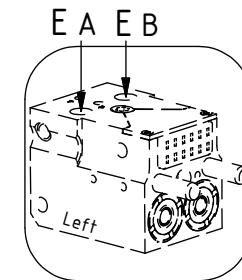

See instruction,
Standard components

EC214 ECHF - QSD45/QSD50

QSD-Q EC-Oil

POS	DESCRIPTION	PART	QTY	COMMENTS
24	Washer GBR04 1/4"	710702	11	QTY depends on config (9-11)
26	Adapter 136-04-04 (1/4")	710135	2	
29	Sealing washer 1/2"	710704	6	QTY depends on config (2-8)
31	Washer GBR06 3/8"	710703	4	QTY depends on config (1-15)
32	Adapter 136-06-06 (3/8")	710106	2	QTY depends on config (1-4)
33	Adapter 135-06-08 (3/8"-1/2")	710122	2	
34	Adapter 401-06-06 90° (3/8")	710152	1	QTY depends on config (1-4)
35	Banjobolt 1/4"	710271	2	
36	Hose Lock Short	742801	1	
37	Hose Lock Long	742802	1	
38	Banjobolt 3/8"	710272	2	
52	Hose Extra QSD-Q Short	7000418	1	
53	Hose Extra QSD-Q Long	7000417	1	
54	Coupling ECO QSD 3/8" female V3	1053128	4	(POS.55 included)
55	Flat sealing for ECO 3/8" V3	1052976	4	
58	Hose Extra 2 QSD-Q	7000419	2	
65	Hose Extra EC-Oil Short	7000414	1	
66	Hose Extra EC-Oil Long	7000420	1	

POS in order of assembly

See instruction,
Standard components

See instruction,
EC-Oil components

EC214 ECHF - QSD45/QSD50

EC-Oil

POS	DESCRIPTION	PART	QTY	COMMENTS
24	Washer GBR04 1/4"	710702	11	QTY depends on config (9-11)
26	Adapter 136-04-04 (1/4")	710135	2	
29	Sealing washer 1/2"	710704	6	QTY depends on config (2-8)
31	Washer GBR06 3/8"	710703	4	QTY depends on config (1-15)
32	Adapter 136-06-06 (3/8")	710106	2	QTY depends on config (1-4)
33	Adapter 135-06-08 (3/8"-1/2")	710122	2	
34	Adapter 401-06-06 90° (3/8")	710152	1	QTY depends on config (1-4)
35	Banjobolt 1/4"	710271	2	
36	Hose Lock Short	742801	1	
37	Hose Lock Long	742802	1	
38	Banjobolt 3/8"	710272	2	
39	Hose Extra 2A - bridge	7000422	1	
40	Hose holder QSD45	1038800	2	
41	Hose Extra 2A	7000423	1	
42	Hose Extra 2B	7000421	1	
43	Quick Coupling 1/4"	790111	2	
44	Dust protection 1/4"	790119	2	
65	Hose Extra EC-Oil Short	7000414	1	
66	Hose Extra EC-Oil Long	7000420	1	