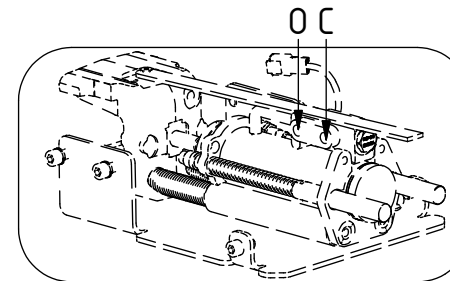

POS in order of assembly

See instruction,
Standard components

See instruction,
EC-Oil components

EC214 ECHF - QSD45/QSD50

EC-Oil

POS	DESCRIPTION	PART	QTY	COMMENTS
24	Washer GBR04 1/4"	710702	11	QTY depends on config (9-11)
26	Adapter 136-04-04 (1/4")	710135	2	
29	Sealing washer 1/2"	710704	6	QTY depends on config (2-8)
31	Washer GBR06 3/8"	710703	4	QTY depends on config (1-15)
32	Adapter 136-06-06 (3/8")	710106	2	QTY depends on config (1-4)
33	Adapter 135-06-08 (3/8"-1/2")	710122	2	
34	Adapter 401-06-06 90° (3/8")	710152	1	QTY depends on config (1-4)
35	Banjobolt 1/4"	710271	2	
36	Hose Lock Short	742801	1	
37	Hose Lock Long	742802	1	
38	Banjobolt 3/8"	710272	2	
39	Hose Extra 2A - bridge	7000422	1	
40	Hose holder QSD45	1038800	2	
41	Hose Extra 2A	7000423	1	
42	Hose Extra 2B	7000421	1	
43	Quick Coupling 1/4"	790111	2	
44	Dust protection 1/4"	790119	2	
65	Hose Extra EC-Oil Short	7000414	1	
66	Hose Extra EC-Oil Long	7000420	1	