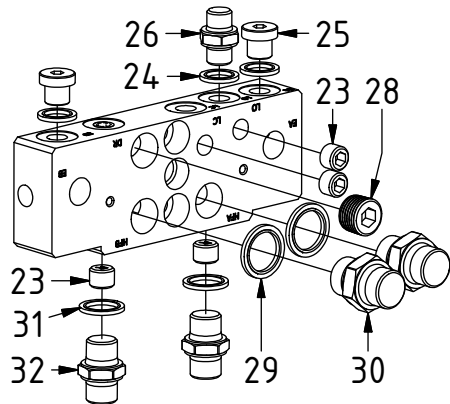

EC-Oil:

QSD-Q: