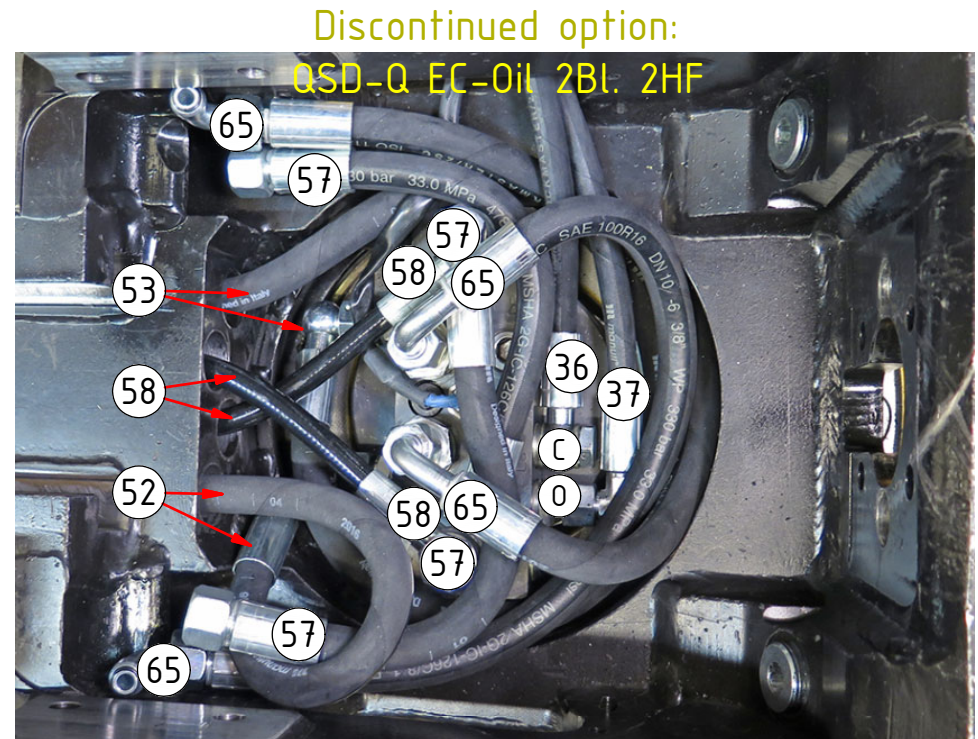

Dashed lines for overview, mounts on other pages/assemblies. indicates instruction. represents hose.