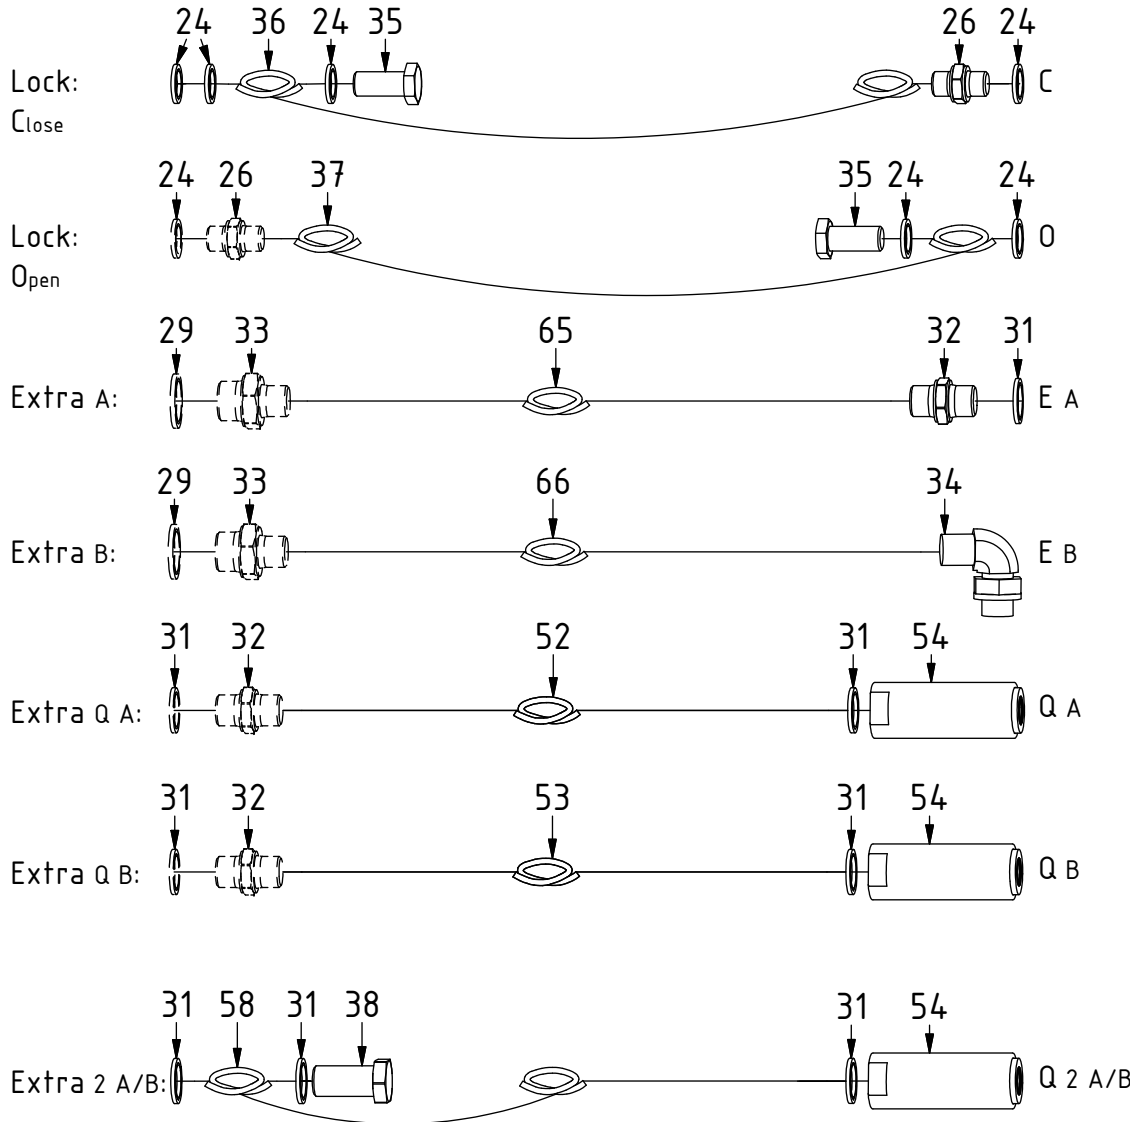

EC214 ECHF - QSD45/QSD50

QSD-Q EC-Oil

POS	DESCRIPTION	PART	QTY	COMMENTS
24	Washer GBR04 1/4"	710702	11	QTY depends on config (9-11)
26	Adapter 136-04-04 (1/4")	710135	2	
29	Sealing washer 1/2"	710704	6	QTY depends on config (2-8)
31	Washer GBR06 3/8"	710703	4	QTY depends on config (1-15)
32	Adapter 136-06-06 (3/8")	710106	2	QTY depends on config (1-4)
33	Adapter 135-06-08 (3/8"-1/2")	710122	2	
34	Adapter 401-06-06 90° (3/8")	710152	1	QTY depends on config (1-4)
35	Banjobolt 1/4"	710271	2	
36	Hose Lock Short	742801	1	
37	Hose Lock Long	742802	1	
38	Banjobolt 3/8"	710272	2	
52	Hose Extra QSD-Q Short	7000418	1	
53	Hose Extra QSD-Q Long	7000417	1	
54	Coupling ECO QSD 3/8" female V3	1053128	4	(POS.55 included)
55	Flat sealing for ECO 3/8" V3	1052976	4	
58	Hose Extra 2 QSD-Q	7000419	2	
65	Hose Extra EC-Oil Short	7000414	1	
66	Hose Extra EC-Oil Long	7000420	1	

POS in order of assembly