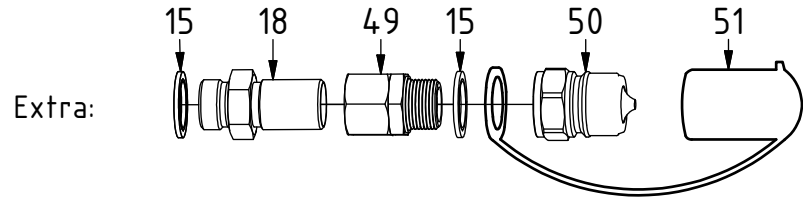

EC214 ECHF - QSD45/QSD50

HF