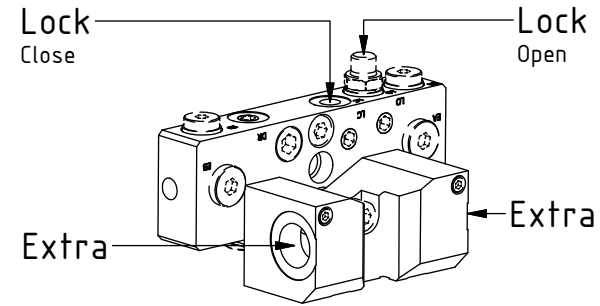

POS	DESCRIPTION	PART	QTY	COMMENTS
15	Sealing washer 3/4"	710706	2	QTY depends on config (2-4)
18	Adapter 1260-12-12 (3/4")	712210	2	
24	Washer GBR04 1/4	710702	11	QTY depends on config (9-11)
26	Adapter 136-04-04 (1/4")	710135	2	
35	Banjobolt 1/4"	710271	2	
36	Hose Lock Short	742801	1	
37	Hose Lock Long	742802	1	
49	Adapter 703-12-12 (3/4")	710218	2	
50	Quick coupling 3/4"	790193	2	
51	Dust protection 3/4"	790195	2