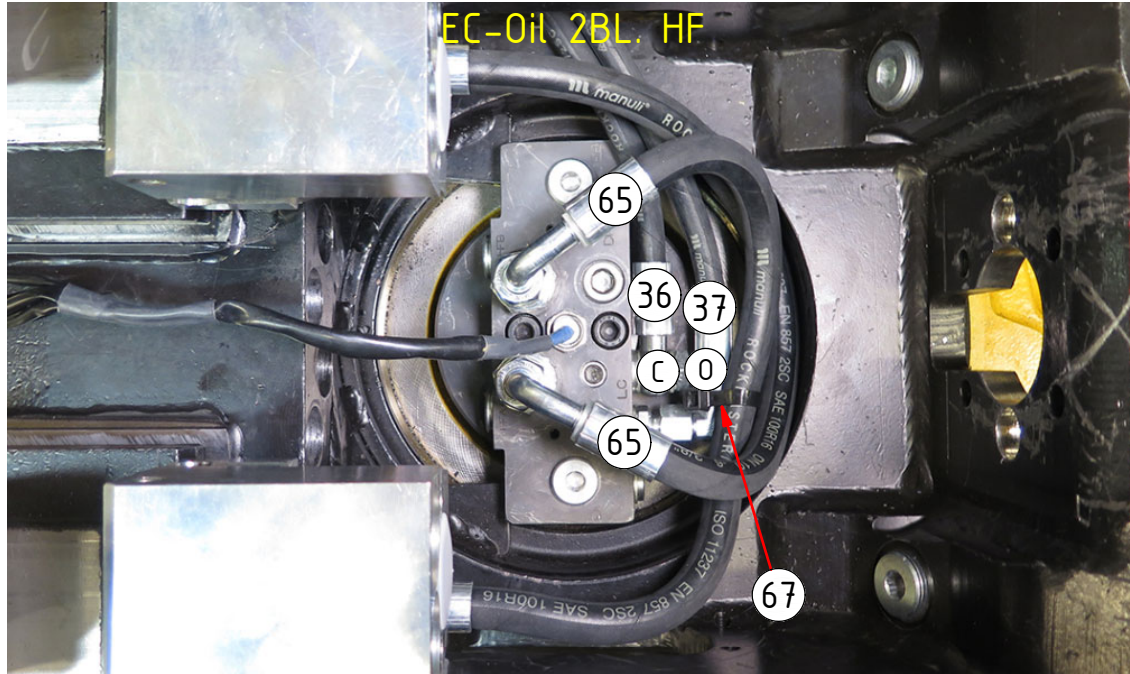

EC214 ECHF - QSD45/QSD50

POS	DESCRIPTION	PART	QTY	COMMENTS
36	Hose Lock Short	742801	1	
37	Hose Lock Long	742802	1	
65	Hose Extra EC-Oil Short	7000414	1	
67	Cable tie 7,8x360	1021587	1	Mount around POS.37

POS in order of assembly