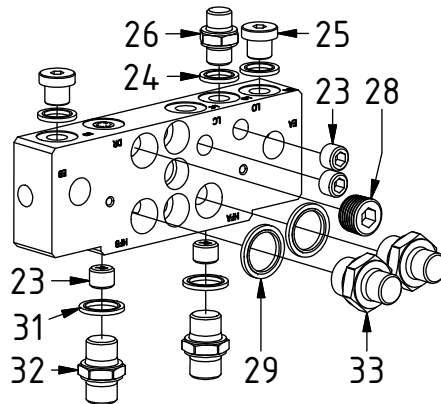

EC-Oil HF / EC-Oil 2Bl. HF:

QSD-Q EC-Oil: