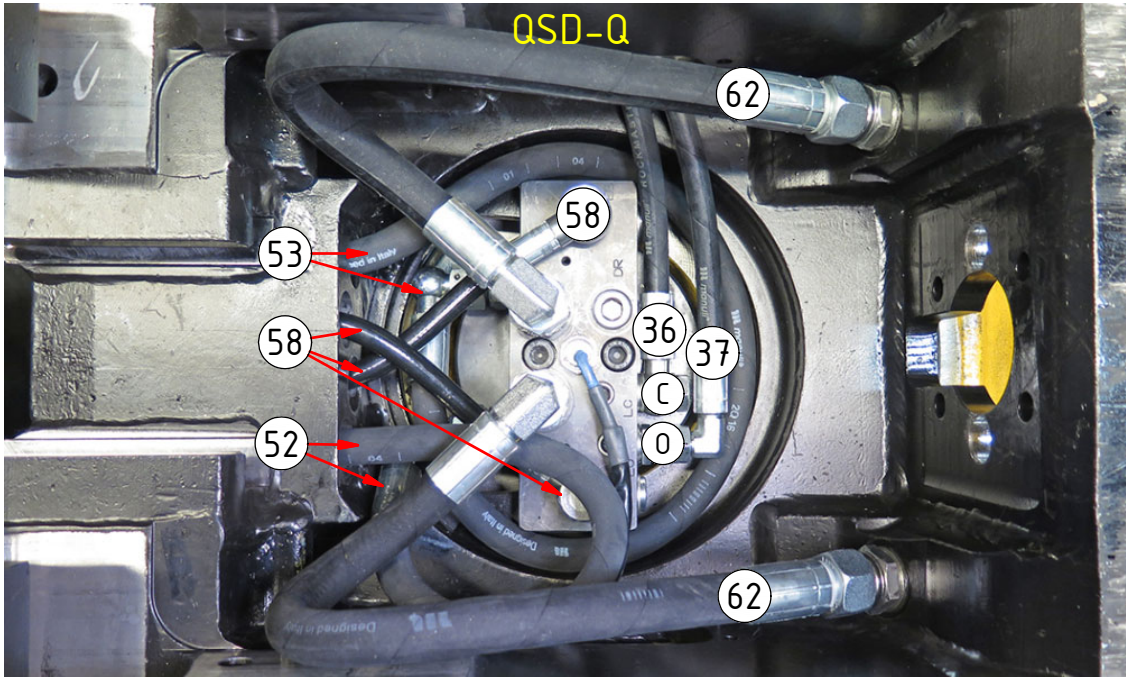

EC214 ECHF - QSD45/QSD50

POS in order of assembly

POS	DESCRIPTION	PART	QTY	COMMENTS
36	Hose Lock Short	742801	1	
37	Hose Lock Long	742802	1	
52	Hose Extra QSD-Q Short	7000418	1	
53	Hose Extra QSD-Q Long	7000417	1	
57	Hose Extra 2 QSD-Q EC-Oil	7000415	2	
58	Hose Extra 2 QSD-Q	7000419	2	
62	Hose Extra	7000425	2	
65	Hose Extra EC-Oil Short	7000414	1	QTY: 2 for QSD-Q EC-Oil 2Bl. 2HF
66	Hose Extra EC-Oil Long	7000420	1	
67	Cable tie 7,8x360	1021587	1	Mount around POS.37