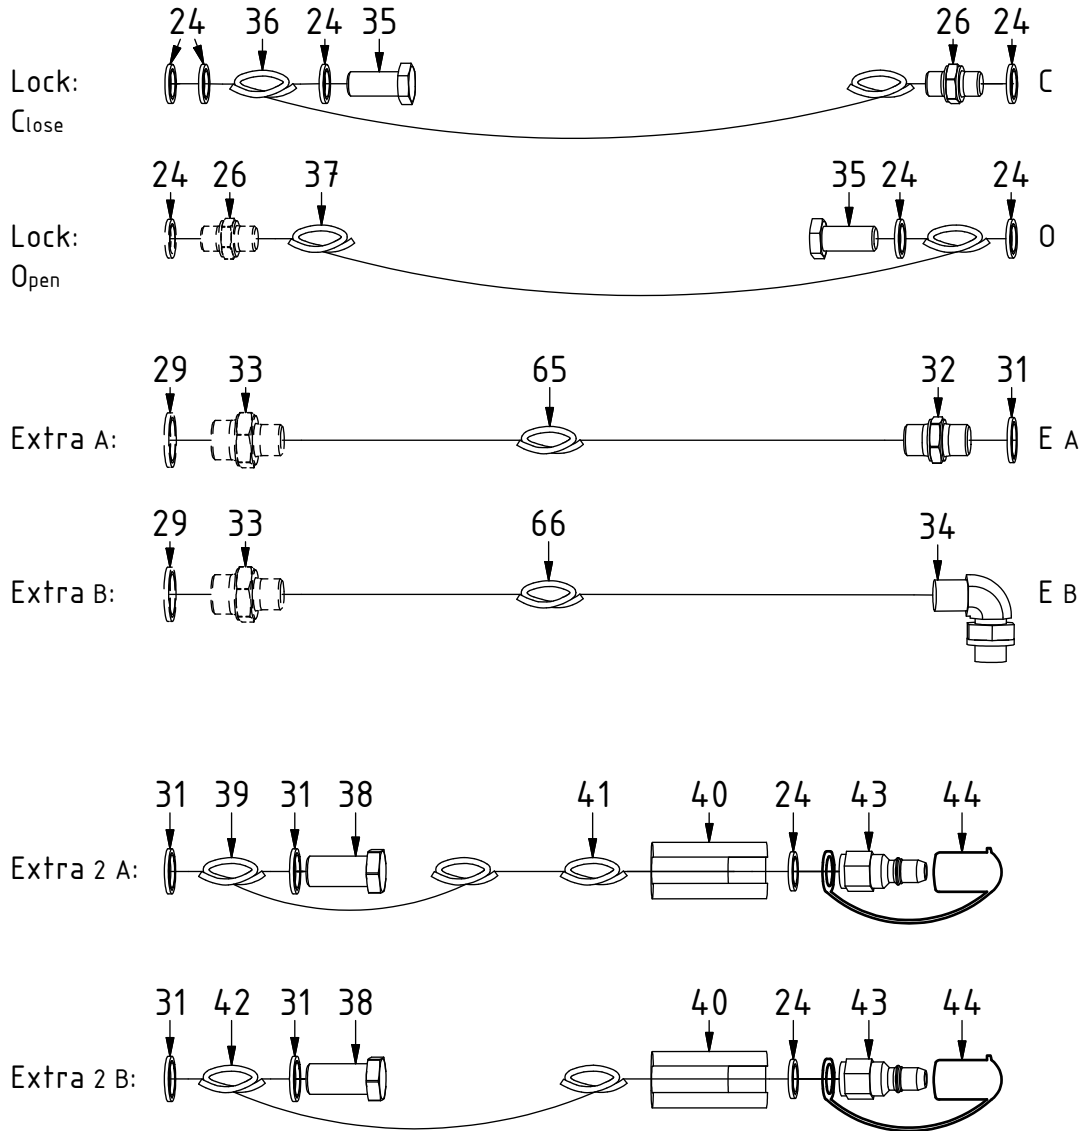

POS in order of assembly

See instruction,
Standard components

See instruction,
EC-Oil components

EC214 ECHF - QSD45/QSD50

EC-Oil

POS	DESCRIPTION	PART	QTY	COMMENTS
24	Washer GBR04 1/4"	710702	11	QTY depends on config (9-11)
26	Adapter 136-04-04 (1/4")	710135	2	
29	Sealing washer 1/2"	710704	6	QTY depends on config (2-8)
31	Washer GBR06 3/8"	710703	4	QTY depends on config (1-15)
32	Adapter 136-06-06 (3/8")	710106	2	QTY depends on config (1-4)
33	Adapter 135-06-08 (3/8"-1/2")	710122	2	
34	Adapter 401-06-06 90° (3/8")	710152	1	QTY depends on config (1-4)
35	Banjobolt 1/4"	710271	2	
36	Hose Lock Short	742801	1	
37	Hose Lock Long	742802	1	
38	Banjobolt 3/8"	710272	2	
39	Hose Extra 2A - bridge	7000422	1	
40	Hose holder QSD45	1038800	2	
41	Hose Extra 2A	7000423	1	
42	Hose Extra 2B	7000421	1	
43	Quick Coupling 1/4"	790111	2	
44	Dust protection 1/4"	790119	2	
65	Hose Extra EC-Oil Short	7000414	1	
66	Hose Extra EC-Oil Long	7000420	1	

See instruction,
Standard components

See instruction,
EC-Oil components

EC214 ECHF - QSD45/QSD50

EC-Oil HF

POS	DESCRIPTION	PART	QTY	COMMENTS
24	Washer GBR04 1/4	710702	11	QTY depends on config (9-11)
26	Adapter 136-04-04 (1/4")	710135	2	
29	Sealing washer 1/2"	710704	6	QTY depends on config (2-8)
31	Washer GBR06 3/8	710703	4	QTY depends on config (1-15)
32	Adapter 136-06-06 (3/8")	710106	2	QTY depends on config (1-4)
33	Adapter 135-06-08 (3/8"-1/2")	710122	2	
34	Adapter 401-06-06 90° (3/8")	710152	1	QTY depends on config (1-4)
35	Banjobolt 1/4"	710271	2	
36	Hose Lock Short	742801	1	
37	Hose Lock Long	742802	1	
65	Hose Extra EC-Oil Short	7000414	1	
66	Hose Extra EC-Oil Long	7000420	1	