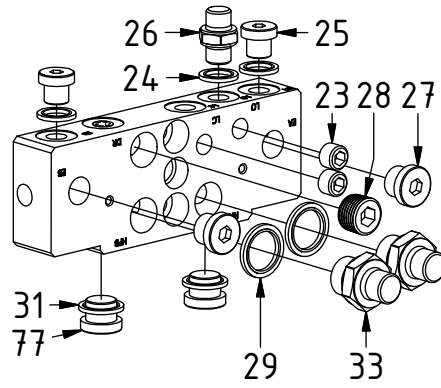

EC214 ECHF - QSD45/QSD50

POS	DESCRIPTION	PART	QTY	COMMENTS
1	See p.3-4 connection block config.			
2	Quick hitch QSD45 EC214	1037772	1	
3	Quick hitch QSD50 EC214	1039601	1	
4	Grease the ring			
5	O-ring 249,3x5,7	712424	1	
6	Feather Key	650102	6	
7	Screw MC6S 16x90	6000151	12	Torque: 333Nm
8	Torque tighten rotator frame to hitch. Rotate to access all holes			
9	Pipe plug M30x1,5	650410	6	Part of rotator frame assembly
10	Plug 1/2"	711500	4	
11	Applies only to Standard & HF			
12	For Standard, mount adapters before fastening POS.14			See p.6 for adapters
13	O-ring 20,35x1,78	710974	2	
14	Extra block 3/4" ECHF	1031934	1	
19	Screw MC6S 5x60	610409	2	
20	Washer NL10	611041	2	
21	Screw MC6S 10x90	610465	1	
22	Plug 3/4"	711532	2	QTY: 4 for EC214 Without Extra
69	O-ring 6,07x1,78	712422	2	Part of rotator frame assembly
70	O-ring 12,42x1,78	710973	4	Part of rotator frame assembly
71	O-ring 15,6x1,78	710912	1	Part of rotator frame assembly
72	Connection block ECHF	1028391	1	Part of rotator frame assembly
73	Screw MC6S 10x50	610457	1	Part of rotator frame assembly

QSD-Q:

QSD-Q EC-Oil:

EC214 ECHF - QSD45/QSD50

EC-Oil:

EC-Oil HF / EC-Oil 2Bl. HF:

POS	DESCRIPTION	PART	QTY	COMMENTS
23	Pipe plug 1/4"	711508	2	Loctite 5400 QTY depends on config (2-4)
24	Washer GBR04 1/4	710702	11	QTY depends on config (9-11)
25	Plug 1/4"	711505	2	
26	Adapter 136-04-04 (1/4")	710135	2	
27	Plug 3/8"	711504	2	
28	Pipe Plug 1/2"	711524	1	Loctite 5400
29	Sealing washer 1/2"	710704	6	QTY depends on config (2-8)
31	Washer GBR06 3/8	710703	4	QTY depends on config (1-15)
33	Adapter 135-06-08 (3/8"-1/2")	710122	2	
34	Adapter 401-06-06 90° (3/8")	710152	1	QTY depends on config (1-4)
77	Plug Din 908 3/8"	7001657	2	