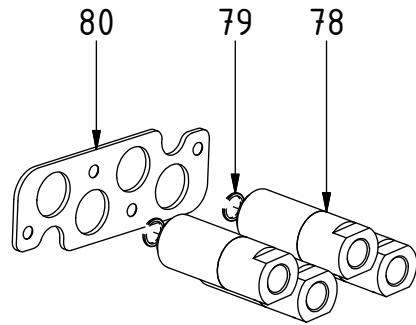

Related spare parts

POS	DESCRIPTION	PART	QTY	COMMENTS
54	Coupling ECO QSD 3/8" female V3	1053128	4	(POS.55 included)
55	Flat sealing for ECO 3/8" V3	1052976	4	
59	Mounting plate ECO QSD45/50 V2	1055295	1	
78	Coupling ECO QSD 3/8" female	1035724	4	Replaced by POS.54 from 2020-01
79	O-ring 12,42x1,78 PU - ECO45 3/8"	712417	4	Replaced by POS.55 from 2020-01
80	Mounting plate ECO QSD45/50	1041017	1	Replaced by POS.59 from 2020-01

POS in order of assembly

QSD-Q

O-rings between versions are not compatible