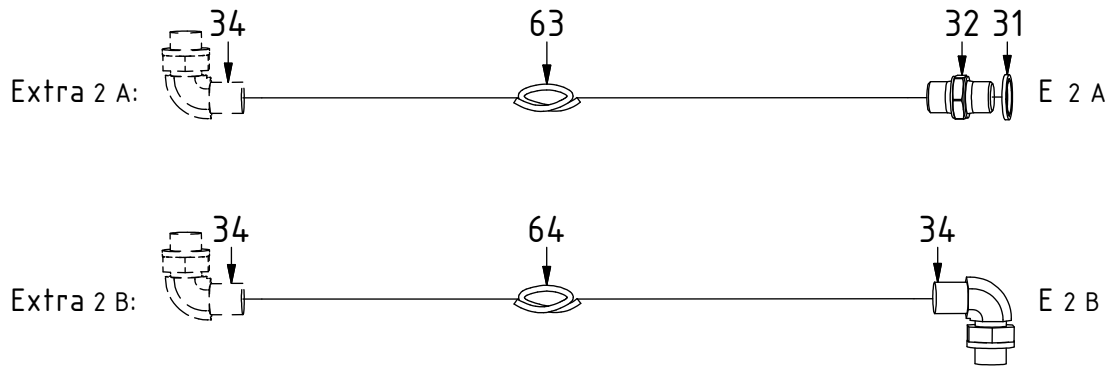

POS in order of assembly

See instruction,
Standard components

See instruction,
EC-Oil components

EC214 ECHF - QSD45/QSD50

EC-Oil Dbl.Extra

POS	DESCRIPTION	PART	QTY	COMMENTS
24	Washer GBR04 1/4	710702	11	QTY depends on config (9-11)
26	Adapter 136-04-04 (1/4")	710135	2	
29	Sealing washer 1/2"	710704	6	QTY depends on config (2-8)
31	Washer GBR06 3/8	710703	4	QTY depends on config (1-15)
32	Adapter 136-06-06 (3/8")	710106	2	QTY depends on config (1-4)
33	Adapter 135-06-08 (3/8"-1/2")	710122	2	
34	Adapter 401-06-06 90° (3/8")	710152	1	QTY depends on config (1-4)
35	Banjobolt 1/4"	710271	2	
36	Hose Lock Short	742801	1	
37	Hose Lock Long	742802	1	
63	Hose Extra 2 EC-Oil Long	7000426	1	
64	Hose Extra 2 EC-Oil Short	7000427	1	
65	Hose Extra EC-Oil Short	7000414	1	
66	Hose Extra EC-Oil Long	7000420	1	