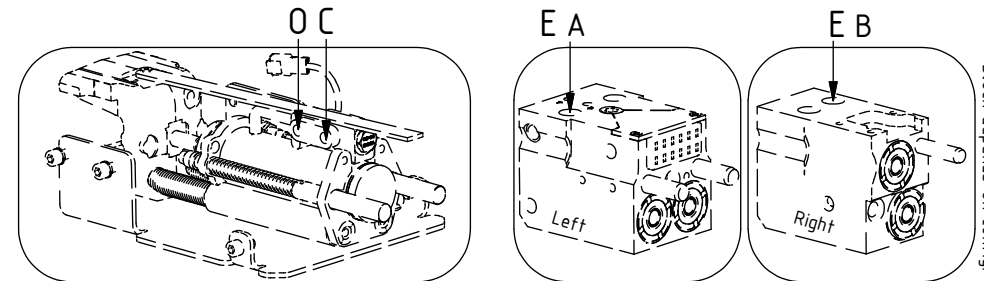

See instruction,
Standard components

See instruction,
EC-Oil components