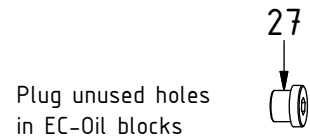

See instruction,
Standard components

See instruction,
EC-Oil components