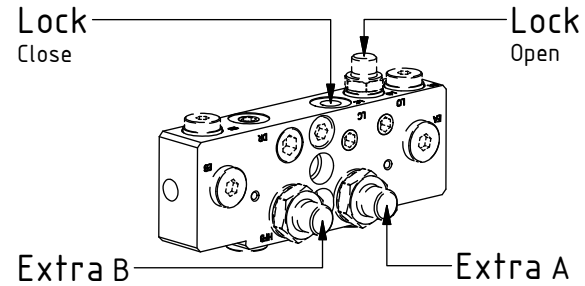

See instruction,
Standard components