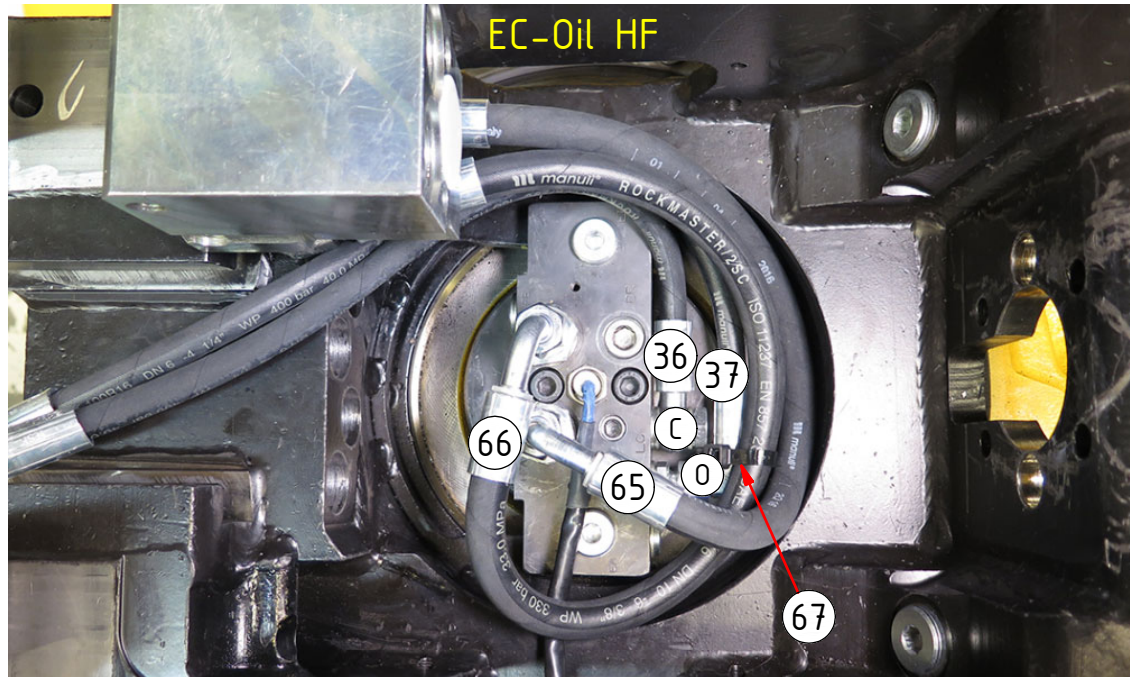

EC214 ECHF - QSD45/QSD50

POS	DESCRIPTION	PART	QTY	COMMENTS
36	Hose Lock Short	742801	1	
37	Hose Lock Long	742802	1	
39	Hose Extra 2A - bridge	7000422	1	
41	Hose Extra 2A	7000423	1	
42	Hose Extra 2B	7000421	1	
63	Hose Extra 2 EC-Oil Long	7000426	1	
64	Hose Extra 2 EC-Oil Short	7000427	1	
65	Hose Extra EC-Oil Short	7000414	1	
66	Hose Extra EC-Oil Long	7000420	1	
67	Cable tie 7,8x360	1021587	1	Mount around POS.37