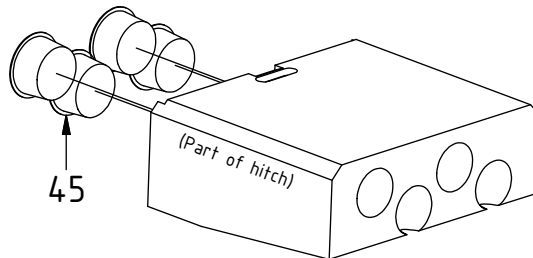

HF / EC-Oil HF / EC-Oil Dbl.Extra / EC-Oil 2Bl. HF / Without Extra:
(p.7) (p.11) (p.12) (p.13)