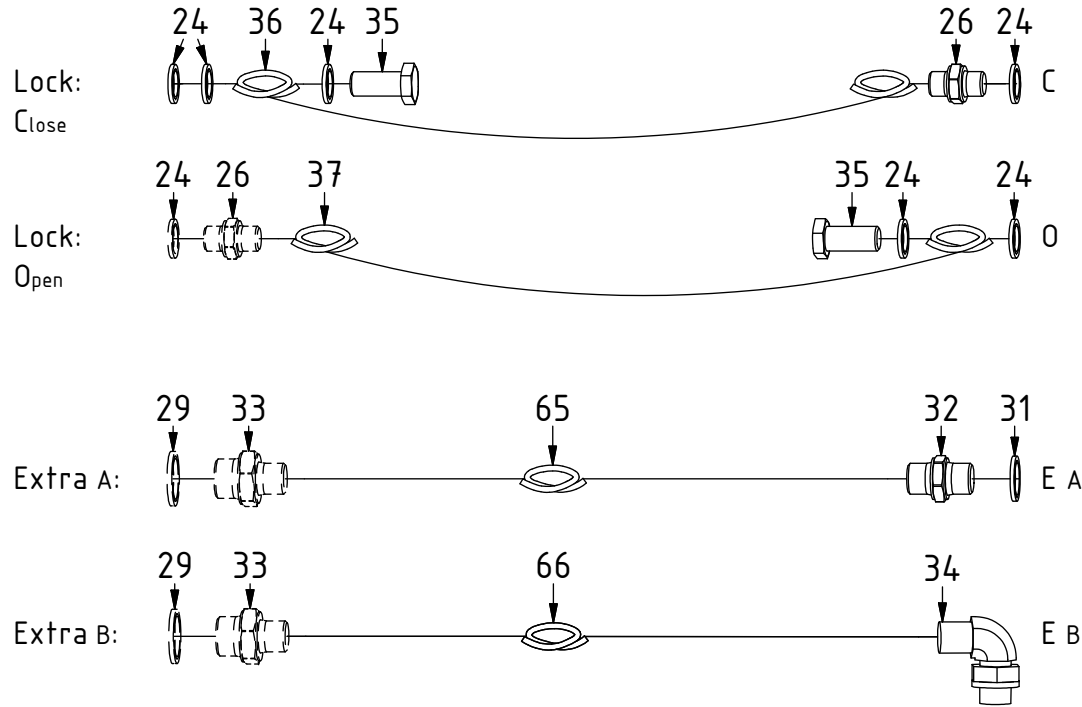

POS in order of assembly

See instruction,
Standard components

See instruction,
EC-Oil components

EC214 ECHF - QSD45/QSD50

EC-Oil

POS	DESCRIPTION	PART	QTY	COMMENTS
24	Washer GBR04 1/4"	710702	11	QTY depends on config (9-11)
26	Adapter 136-04-04 (1/4")	710135	2	
29	Sealing washer 1/2"	710704	6	QTY depends on config (2-8)
31	Washer GBR06 3/8"	710703	4	QTY depends on config (1-15)
32	Adapter 136-06-06 (3/8")	710106	2	QTY depends on config (1-4)
33	Adapter 135-06-08 (3/8"-1/2")	710122	2	
34	Adapter 401-06-06 90° (3/8")	710152	1	QTY depends on config (1-4)
35	Banjobolt 1/4"	710271	2	
36	Hose Lock Short	742801	1	
37	Hose Lock Long	742802	1	
38	Banjobolt 3/8"	710272	2	
39	Hose Extra 2A - bridge	7000422	1	
40	Hose holder QSD45	1038800	2	
41	Hose Extra 2A	7000423	1	
42	Hose Extra 2B	7000421	1	
43	Quick Coupling 1/4"	790111	2	
44	Dust protection 1/4"	790119	2	
65	Hose Extra EC-Oil Short	7000414	1	
66	Hose Extra EC-Oil Long	7000420	1	

See instruction,
Standard components

See instruction,
EC-Oil components

EC214 ECHF - QSD45/QSD50

EC-Oil HF

POS	DESCRIPTION	PART	QTY	COMMENTS
24	Washer GBR04 1/4	710702	11	QTY depends on config (9-11)
26	Adapter 136-04-04 (1/4")	710135	2	
29	Sealing washer 1/2"	710704	6	QTY depends on config (2-8)
31	Washer GBR06 3/8	710703	4	QTY depends on config (1-15)
32	Adapter 136-06-06 (3/8")	710106	2	QTY depends on config (1-4)
33	Adapter 135-06-08 (3/8"-1/2")	710122	2	
34	Adapter 401-06-06 90° (3/8")	710152	1	QTY depends on config (1-4)
35	Banjobolt 1/4"	710271	2	
36	Hose Lock Short	742801	1	
37	Hose Lock Long	742802	1	
65	Hose Extra EC-Oil Short	7000414	1	
66	Hose Extra EC-Oil Long	7000420	1	