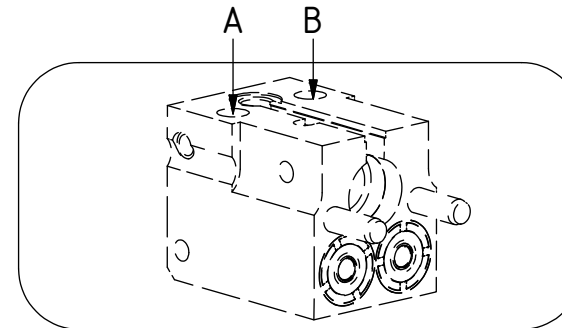

See instruction,
EC-Oil components