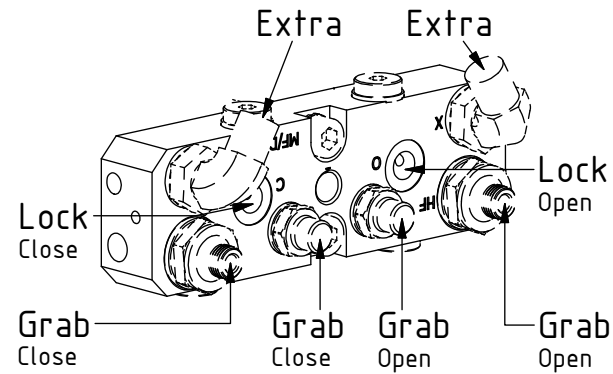

POS in order of assembly

Without Extra:

Replaces POS.7

POS	DESCRIPTION	PART	QTY	COMMENTS
3	Washer GBR04 1/4"	710702	18	QTY: 4 part of Grab adapter
5	Adapter 1/4"	710135	3	
7	Adapter 90° 3/8"	710152	2	
8	Sealing washer 1/2"	710704	2	QTY: 4 for EC-Oil
9	Adapter 1/2"-1/4"	710120	2	
20	Bulkhead adapter 1/4"	710240	1	
21	Banjobolt 1/4"	710271	2	
22	Hose Lock Short	740205	1	
23	Hose Lock Long	742801	1	
24	Hose Extra	742670	2	
25	Bulkhead adapter nut 3/8"	710252	2	
26	Bulkhead adapter 3/8"	710262	2	
27	Washer GBR06 3/8"	710703	2	
28	Quick coupling 3/8"	790113	2	
29	Dust protection 3/8"	790120	2	
30	Hose kit - Grab	740244	1	(POS.31 included)
31	Hose Grab	740238	4	
32	Bulkhead adapter extended 1/4"	710261	4	Part of Grab adapter

POS	DESCRIPTION	PART	QTY	COMMENTS
7	Adapter 90° 3/8"	710152	2	
8	Sealing washer 1/2"	710704	2	QTY: 4 for EC-Oil
33	Adapter 1/2"-3/8"	710122	2	
34	Hose Extra (EC-Oil) Long	742669	1	
35	Hose Extra (EC-Oil) Short	742668	1	