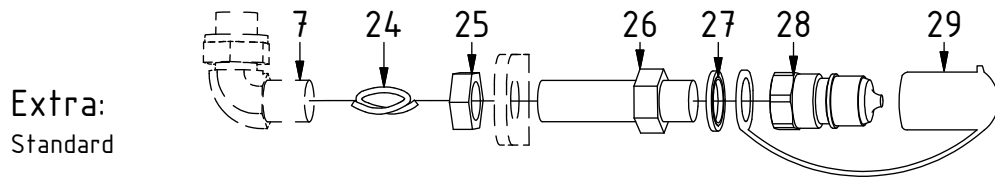

POS	DESCRIPTION	PART	QTY	COMMENTS
3	Washer GBR04 1/4"	710702	18	QTY: 4 part of Grab adapter
5	Adapter 1/4"	710135	3	
7	Adapter 90° 3/8"	710152	2	
8	Sealing washer 1/2"	710704	2	QTY: 4 for EC-Oil
9	Adapter 1/2"-1/4"	710120	2	
20	Bulkhead adapter 1/4"	710240	1	
21	Banjobolt 1/4"	710271	2	
22	Hose Lock Short	740205	1	
23	Hose Lock Long	742801	1	
24	Hose Extra	742670	2	
25	Bulkhead adapter nut 3/8"	710252	2	
26	Bulkhead adapter 3/8"	710262	2	
27	Washer GBR06 3/8"	710703	2	
28	Quick coupling 3/8"	790113	2	
29	Dust protection 3/8"	790120	2	
30	Hose kit - Grab	740244	1	(POS.31 included)
31	Hose Grab	740238	4	
32	Bulkhead adapter extended 1/4"	710261	4	Part of Grab adapter