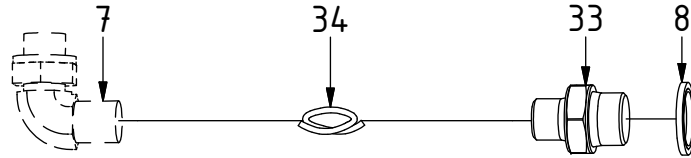

POS	DESCRIPTION	PART	QTY	COMMENTS
7	Adapter 90° 3/8"	710152	2	
8	Sealing washer 1/2"	710704	2	QTY: 4 for EC-Oil
33	Adapter 1/2"-3/8"	710122	2	
34	Hose Extra (EC-Oil) Long	742669	1	
35	Hose Extra (EC-Oil) Short	742668	1	

EC-Oil:

Extra A:
EC-Oil

A

Extra B:
EC-Oil