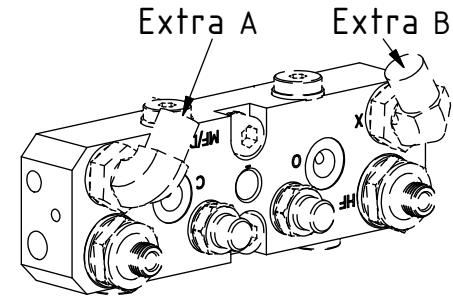

See instruction,
EC-Oil components