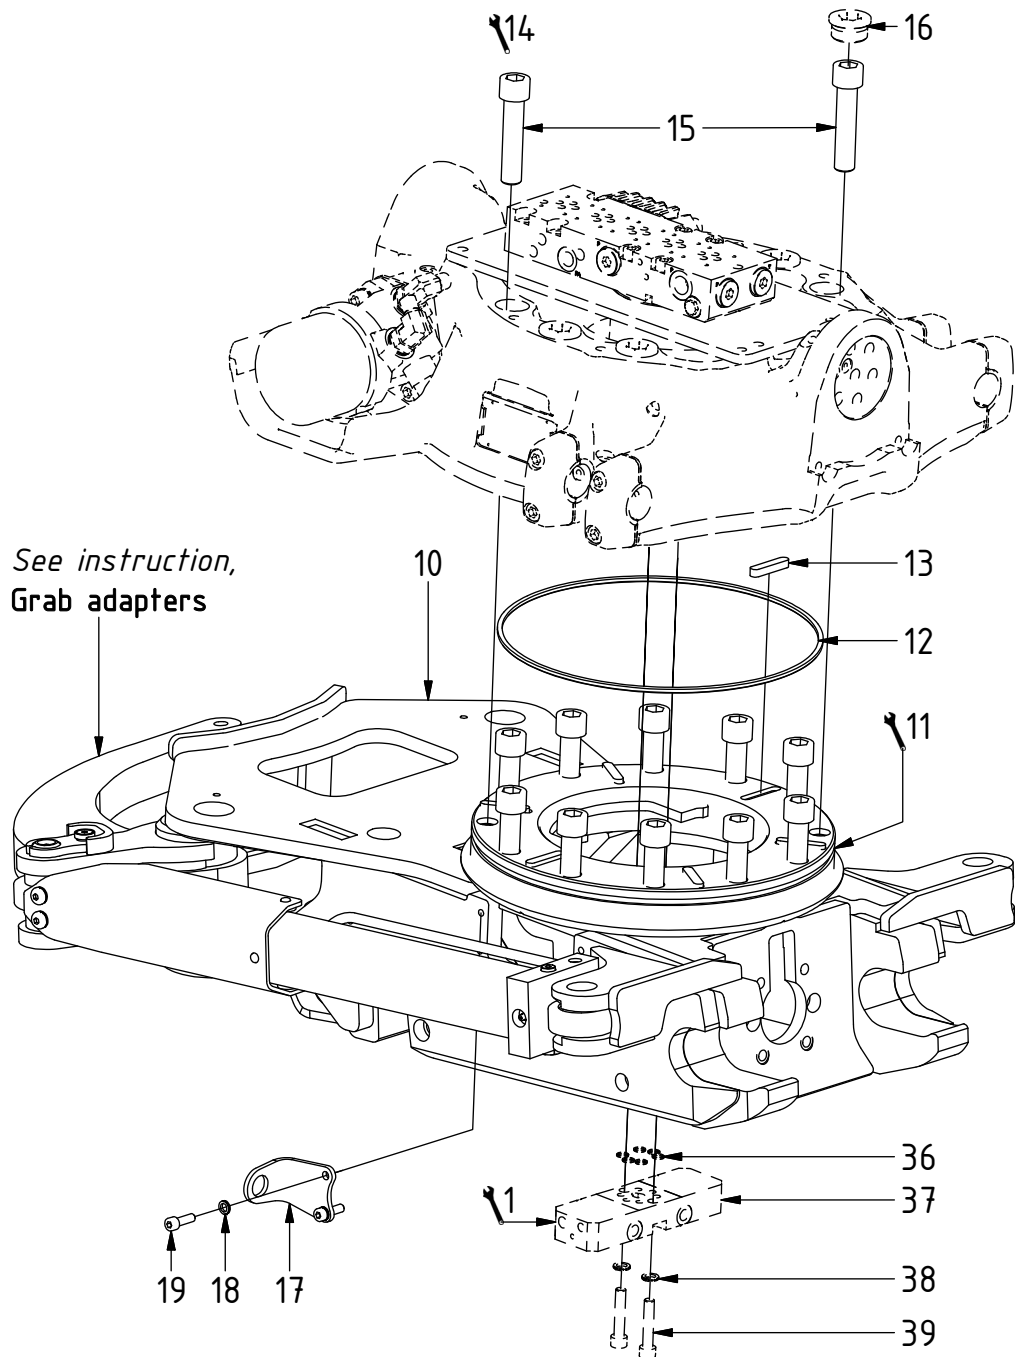

### Document changes:

<u>Date:</u>	<u>Change:</u>	<u>Rev. after change:</u>
2023-08-15	Hose Extra part no corrected.	D
2018-06-18	Layout/irrelevant.	C
2017-10-20	Layout/irrelevant.	B
2017-07-11	Clarification connection block configurations. POS-count updated. Coversheet added.	A

POS	DESCRIPTION	PART	QTY	COMMENTS
1	See p.3 connection block config.			
10	Quick hitch QS60 GR20 EC219 V3 Complete	1037097	1	Grab adapter included Replaces 1025137 from 2016-05
11	Grease the ring			
12	O-ring 319,3x5,7	710908	1	
13	Feather Key	650102	6	
14	Torque tighten rotator frame to hitch. Rotate to access all holes			
15	Socket Head Screw 20x90	610556	12	Torque: 649Nm
16	Pipe plug M36x2	650408	6	
17	Holder extra QS60	1025119	2	
18	Washer NL 8mm	611040	4	
19	Socket Head Screw 8x25	610434	4	
36	O-ring 9,25x1,78	710901	6	
37	Connection block	1024046	1	
38	Washer NL10	611041	2	
39	Socket Head Screw 10x50	610457	2	

Standard / EC-Oil:

POS	DESCRIPTION	PART	QTY	COMMENTS
2	Plug 1/8 BSPT	711523	2	Loctite 5400
3	Washer GBR04 1/4	710702	18	QTY: 4 part of Grab adapter
4	Plug 1/4"	711505	4	
5	Adapter 1/4"	710135	3	
6	Plug 3/8"	711504	2	
7	Adapter 90° 3/8"	710152	2	
8	Sealing washer 1/2"	710704	2	QTY: 4 for EC-Oil
9	Adapter 1/2"-1/4"	710120	2	

POS	DESCRIPTION	PART	QTY	COMMENTS
7	Adapter 90° 3/8"	710152	2	
8	Sealing washer 1/2"	710704	2	QTY: 4 for EC-Oil
33	Adapter 1/2"-3/8"	710122	2	
34	Hose Extra (EC-Oil) Long	742669	1	
35	Hose Extra (EC-Oil) Short	742668	1	