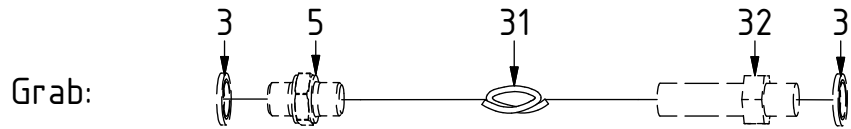

POS	DESCRIPTION	PART	QTY	COMMENTS
3	Washer GBR04 1/4"	710702	18	QTY: 4 part of Grab adapter
5	Adapter 1/4"	710135	3	
7	Adapter 90° 3/8"	710152	2	
8	Sealing washer 1/2"	710704	2	QTY: 4 for EC-Oil
9	Adapter 1/2"-1/4"	710120	2	
20	Bulkhead adapter 1/4"	710240	1	
21	Banjobolt 1/4"	710271	2	
22	Hose Lock Short	740205	1	
23	Hose Lock Long	742801	1	
24	Hose Extra	742670	2	
25	Bulkhead adapter nut 3/8"	710252	2	
26	Bulkhead adapter 3/8"	710262	2	
27	Washer GBR06 3/8"	710703	2	
28	Quick coupling 3/8"	790113	2	
29	Dust protection 3/8"	790120	2	
30	Hose kit - Grab	740244	1	(POS.31 included)
31	Hose Grab	740238	4	
32	Bulkhead adapter extended 1/4"	710261	4	Part of Grab adapter