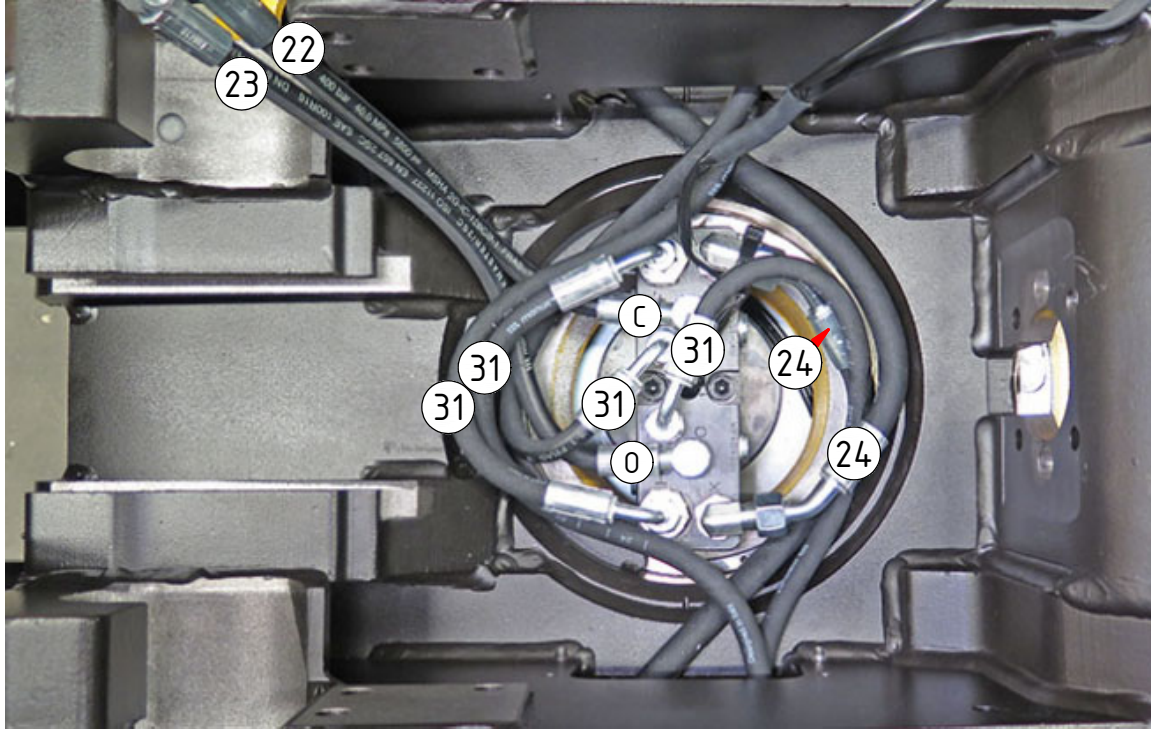

EC219 - QS60 GR20

Standard: