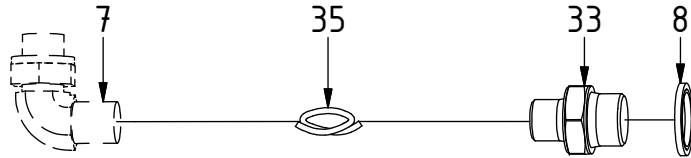

POS	DESCRIPTION	PART	QTY	COMMENTS
7	Adapter 90° 3/8"	710152	2	
8	Sealing washer 1/2"	710704	2	QTY: 4 for EC-Oil
33	Adapter 1/2"-3/8"	710122	2	
34	Hose Extra (EC-Oil) Long	742669	1	
35	Hose Extra (EC-Oil) Short	742668	1	

EC-Oil:

Extra A:
EC-Oil

A

Extra B:
EC-Oil

B

See instruction,
EC-Oil components