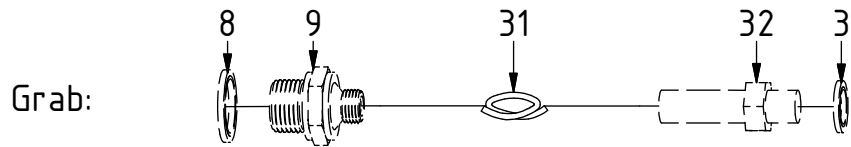

POS	DESCRIPTION	PART	QTY	COMMENTS
3	Washer GBR04 1/4"	710702	18	QTY: 4 part of Grab adapter
5	Adapter 1/4"	710135	3	
7	Adapter 90° 3/8"	710152	2	
8	Sealing washer 1/2"	710704	2	QTY: 4 for EC-Oil
9	Adapter 1/2"-1/4"	710120	2	
20	Bulkhead adapter 1/4"	710240	1	
21	Banjobolt 1/4"	710271	2	
22	Hose Lock Short	740205	1	
23	Hose Lock Long	742801	1	
24	Hose Extra	742670	2	
25	Bulkhead adapter nut 3/8"	710252	2	
26	Bulkhead adapter 3/8"	710262	2	
27	Washer GBR06 3/8"	710703	2	
28	Quick coupling 3/8"	790113	2	
29	Dust protection 3/8"	790120	2	
30	Hose kit - Grab	740244	1	(POS.31 included)
31	Hose Grab	740238	4	
32	Bulkhead adapter extended 1/4"	710261	4	Part of Grab adapter