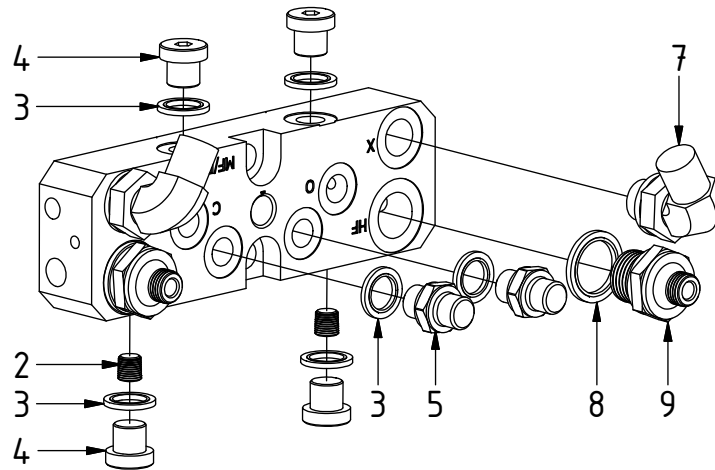

Standard / EC-Oil:

POS	DESCRIPTION	PART	QTY	COMMENTS
2	Plug 1/8 BSPT	711523	2	Loctite 5400
3	Washer GBR04 1/4	710702	18	QTY: 4 part of Grab adapter
4	Plug 1/4"	711505	4	
5	Adapter 1/4"	710135	3	
6	Plug 3/8"	711504	2	
7	Adapter 90° 3/8"	710152	2	
8	Sealing washer 1/2"	710704	2	QTY: 4 for EC-Oil
9	Adapter 1/2"-1/4"	710120	2	

POS in order of assembly

Without Extra:

Replaces POS.7