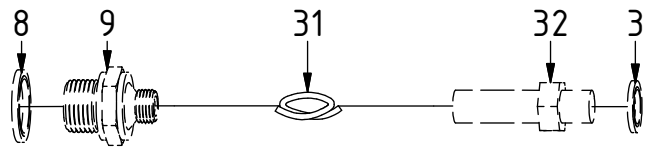

POS	DESCRIPTION	PART	QTY	COMMENTS
1	See p.3 connection block config.			
10	Quick hitch QS60 GR20 EC219 V3 Complete	1037097	1	Grab adapter included Replaces 1025137 from 2016-05
11	Grease the ring			
12	O-ring 319,3x5,7	710908	1	
13	Feather Key	650102	6	
14	Torque tighten quick hitch to rotator frame, six holes. Rotate to access the remaining holes			
15	Socket Head Screw 20x90	610556	12	Torque: 649Nm
16	Pipe plug M36x2	650408	6	
17	Holder extra QS60	1025119	2	
18	Washer NL8	611040	4	
19	Socket Head Screw 8x25	610434	4	
36	O-ring 9,25x1,78	710901	6	
37	Connection block	1024046	1	
38	Washer NL10	611041	2	
39	Socket Head Screw 10x50	610457	2	

POS in order of assembly

Without Extra:

Replaces POS.7

Lock:
Close

Lock:
Open

Grab:

Grab:

Extra:
Standard

POS	DESCRIPTION	PART	QTY	COMMENTS
3	Sealing washer 1/4"	710702	18	QTY: 4 part of Grab adapter
5	Adapter 1/4"	710135	3	
7	Adapter 90° 3/8"	710152	2	
8	Sealing washer 1/2"	710704	2	QTY: 4 for EC-Oil
9	Adapter 1/2"-1/4"	710120	2	
20	Bulkhead adapter 1/4"	710240	1	
21	Banjobolt 1/4"	710271	2	
22	Hose Lock Short	740205	1	
23	Hose Lock Long	742801	1	
24	Hose Extra	742609	2	
25	Bulkhead adapter nut 3/8"	710252	2	
26	Bulkhead adapter 3/8"	710262	2	
27	Sealing washer 3/8"	710703	2	
28	Quick coupling 3/8"	790113	2	
29	Dust protection 3/8"	790120	2	
30	Hose kit - Grab	740244	1	(POS.31 included)
31	Hose Grab	740238	4	
32	Bulkhead adapter extended 1/4"	710261	4	Part of Grab adapter

POS	DESCRIPTION	PART	QTY	COMMENTS
7	Adapter 90° 3/8"	710152	2	
8	Sealing washer 1/2"	710704	2	QTY: 4 for EC-Oil
33	Adapter 1/2"-3/8"	710122	2	
34	Hose Extra (EC-Oil) Long	742669	1	
35	Hose Extra (EC-Oil) Short	742668	1	