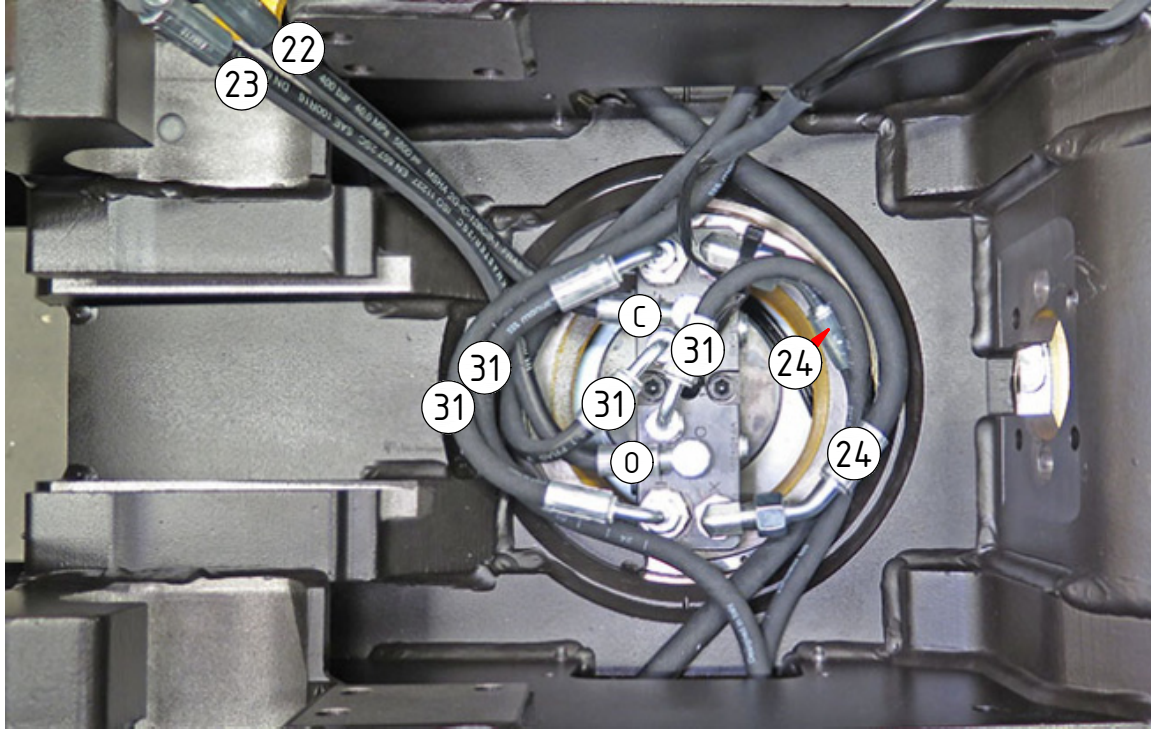

EC219 - QS60 GR20

Standard: