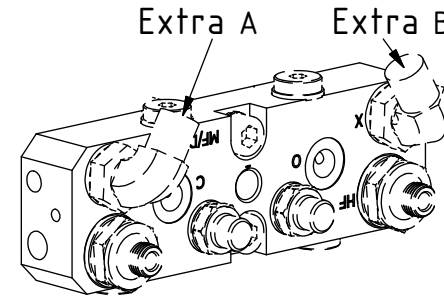

See instruction,
EC-Oil components