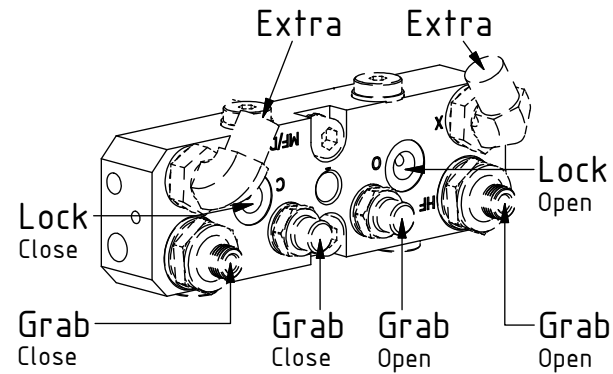

POS	DESCRIPTION	PART	QTY	COMMENTS
1	See p.3 connection block config.			
10	Quick hitch QS60 GR20 EC219 V3 Complete	1037097	1	Grab adapter included Replaces 1025137 from 2016-05
11	Grease the ring			
12	O-ring 319,3x5,7	710908	1	
13	Feather Key	650102	6	
14	Torque tighten quick hitch to rotator frame, six holes. Rotate to access the remaining holes			
15	Socket Head Screw 20x90	610556	12	Torque: 649Nm
16	Pipe plug M36x2	650408	6	
17	Holder extra QS60	1025119	2	
18	Washer NL8	611040	4	
19	Socket Head Screw 8x25	610434	4	
36	O-ring 9,25x1,78	710901	6	
37	Connection block	1024046	1	
38	Washer NL10	611041	2	
39	Socket Head Screw 10x50	610457	2	

Standard / EC-Oil:

POS	DESCRIPTION	PART	QTY	COMMENTS
2	Plug 1/8 BSPT	711523	2	Loctite 5400
3	Sealing washer 1/4"	710702	18	QTY: 4 part of Grab adapter
4	Plug 1/4"	711505	4	
5	Adapter 1/4"	710135	3	
6	Plug 3/8"	711504	2	
7	Adapter 90° 3/8"	710152	2	
8	Sealing washer 1/2"	710704	2	QTY: 4 for EC-Oil
9	Adapter 1/2"-1/4"	710120	2	

POS in order of assembly

Without Extra:

Replaces POS.7

Lock:
Close

Lock:
Open

Grab:

Grab:

Extra:
Standard

POS	DESCRIPTION	PART	QTY	COMMENTS
3	Sealing washer 1/4"	710702	18	QTY: 4 part of Grab adapter
5	Adapter 1/4"	710135	3	
7	Adapter 90° 3/8"	710152	2	
8	Sealing washer 1/2"	710704	2	QTY: 4 for EC-Oil
9	Adapter 1/2"-1/4"	710120	2	
20	Bulkhead adapter 1/4"	710240	1	
21	Banjobolt 1/4"	710271	2	
22	Hose Lock Short	740205	1	
23	Hose Lock Long	742801	1	
24	Hose Extra	742609	2	
25	Bulkhead adapter nut 3/8"	710252	2	
26	Bulkhead adapter 3/8"	710262	2	
27	Sealing washer 3/8"	710703	2	
28	Quick coupling 3/8"	790113	2	
29	Dust protection 3/8"	790120	2	
30	Hose kit - Grab	740244	1	(POS.31 included)
31	Hose Grab	740238	4	
32	Bulkhead adapter extended 1/4"	710261	4	Part of Grab adapter