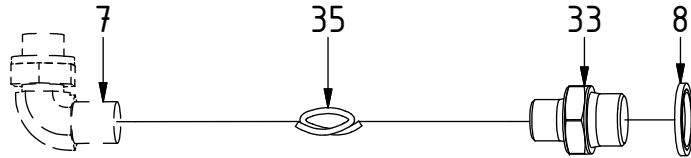

POS	DESCRIPTION	PART	QTY	COMMENTS
7	Adapter 90° 3/8"	710152	2	
8	Sealing washer 1/2"	710704	2	QTY: 4 for EC-Oil
33	Adapter 1/2"-3/8"	710122	2	
34	Hose Extra (EC-Oil) Long	742669	1	
35	Hose Extra (EC-Oil) Short	742668	1	

EC-Oil:

Extra A:
EC-Oil

A

Extra B:
EC-Oil

B

See instruction,
EC-Oil components