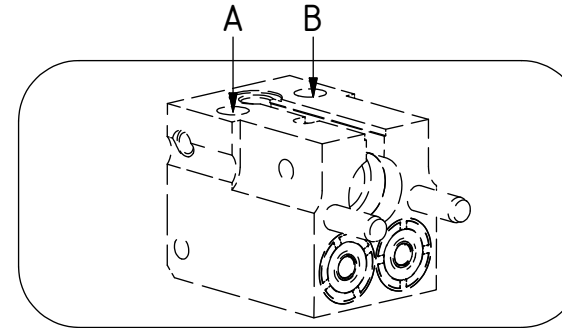

See instruction,
EC-Oil components