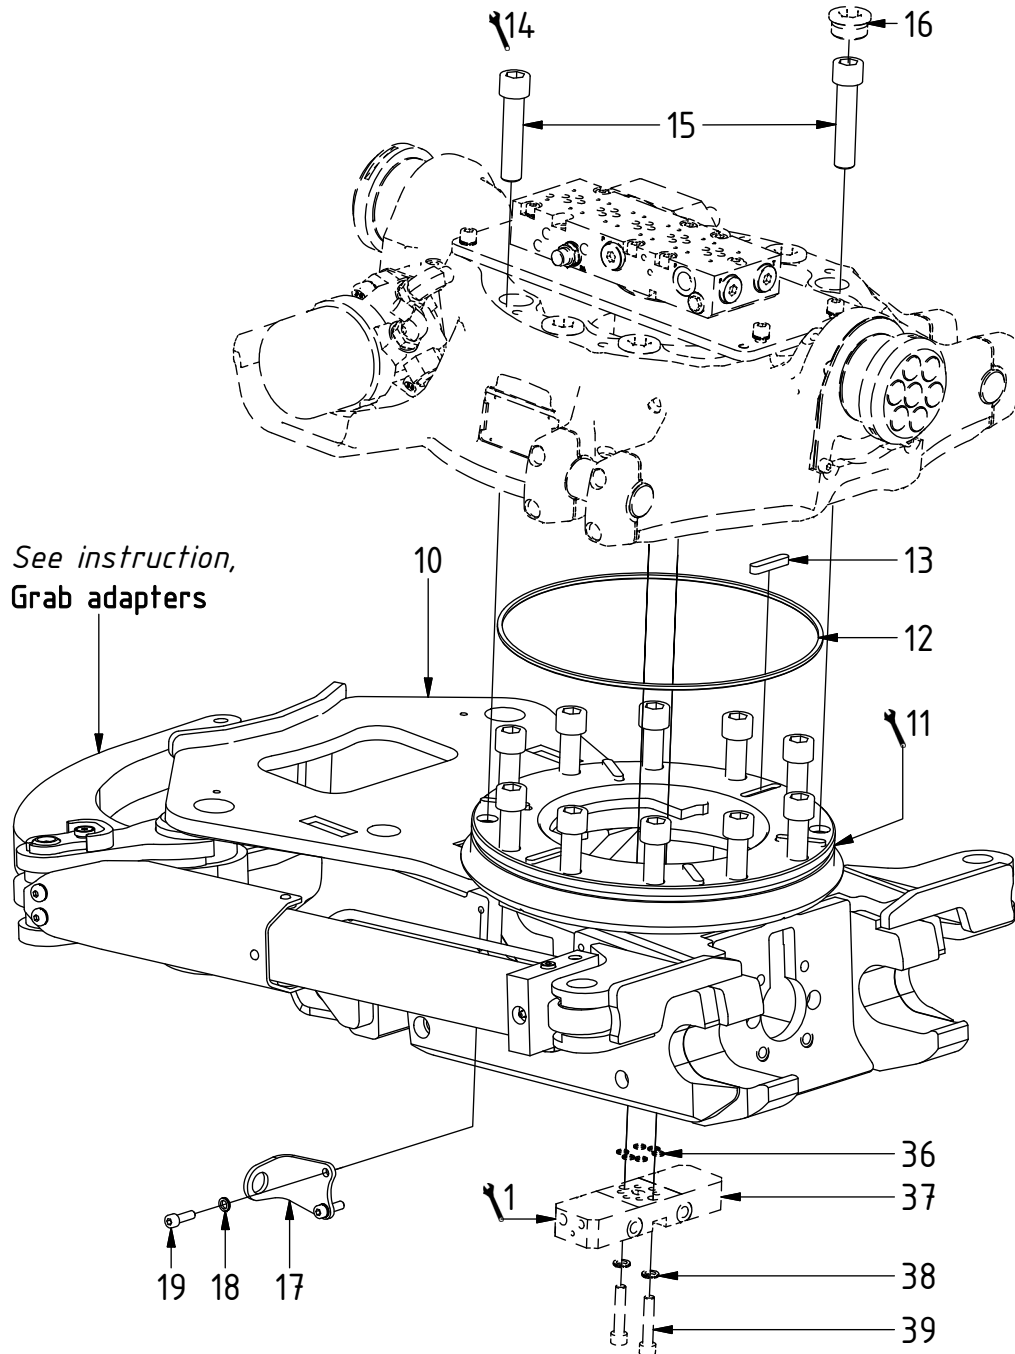

COVERSHEET

Planned document changes:

Briefly:

Correct part no for POS.24: 742670.

Document changes:

Date:	Change:	Rev. after change:
2018-06-18	Layout/irrelevant.	C
2017-10-20	Layout/irrelevant.	B
2017-07-11	Clarification connection block configurations. POS-count updated. Coversheet added.	A

POS	DESCRIPTION	PART	QTY	COMMENTS
1	See p.3 connection block config.			
10	Quick hitch QS60 GR20 EC219 V3 Complete	1037097	1	Grab adapter included Replaces 1025137 from 2016-05
11	Grease the ring			
12	O-ring 319,3x5,7	710908	1	
13	Feather Key	650102	6	
14	Torque tighten quick hitch to rotator frame, six holes. Rotate to access the remaining holes			
15	Socket Head Screw 20x90	610556	12	Torque: 649Nm
16	Pipe plug M36x2	650408	6	
17	Holder extra QS60	1025119	2	
18	Washer NL8	611040	4	
19	Socket Head Screw 8x25	610434	4	
36	O-ring 9,25x1,78	710901	6	
37	Connection block	1024046	1	
38	Washer NL10	611041	2	
39	Socket Head Screw 10x50	610457	2	

Standard / EC-Oil:

POS	DESCRIPTION	PART	QTY	COMMENTS
2	Plug 1/8 BSPT	711523	2	Loctite 5400
3	Sealing washer 1/4"	710702	18	QTY: 4 part of Grab adapter
4	Plug 1/4"	711505	4	
5	Adapter 1/4"	710135	3	
6	Plug 3/8"	711504	2	
7	Adapter 90° 3/8"	710152	2	
8	Sealing washer 1/2"	710704	2	QTY: 4 for EC-Oil
9	Adapter 1/2"-1/4"	710120	2	

POS	DESCRIPTION	PART	QTY	COMMENTS
7	Adapter 90° 3/8"	710152	2	
8	Sealing washer 1/2"	710704	2	QTY: 4 for EC-Oil
33	Adapter 1/2"-3/8"	710122	2	
34	Hose Extra (EC-Oil) Long	742669	1	
35	Hose Extra (EC-Oil) Short	742668	1	