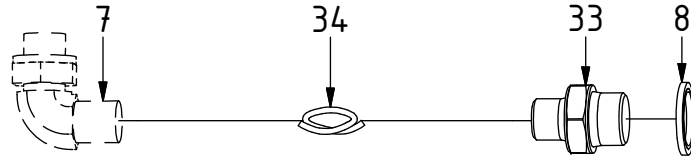

POS	DESCRIPTION	PART	QTY	COMMENTS
7	Adapter 90° 3/8"	710152	2	
8	Sealing washer 1/2"	710704	2	QTY: 4 for EC-Oil
33	Adapter 1/2"-3/8"	710122	2	
34	Hose Extra (EC-Oil) Long	742669	1	
35	Hose Extra (EC-Oil) Short	742668	1	

EC-Oil:

Extra A:
EC-Oil

A

Extra B:
EC-Oil