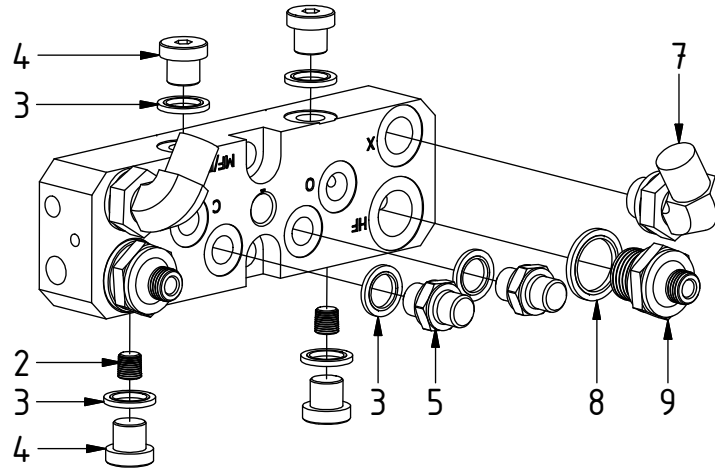

Standard / EC-Oil:

POS	DESCRIPTION	PART	QTY	COMMENTS
2	Plug 1/8 BSPT	711523	2	Loctite 5400
3	Sealing washer 1/4"	710702	18	QTY: 4 part of Grab adapter
4	Plug 1/4"	711505	4	
5	Adapter 1/4"	710135	3	
6	Plug 3/8"	711504	2	
7	Adapter 90° 3/8"	710152	2	
8	Sealing washer 1/2"	710704	2	QTY: 4 for EC-Oil
9	Adapter 1/2"-1/4"	710120	2	

POS in order of assembly

Without Extra:

Replaces POS.7