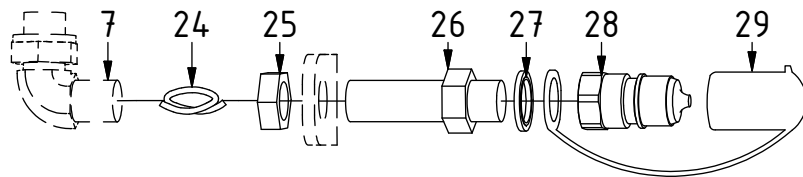

POS	DESCRIPTION	PART	QTY	COMMENTS
1	See p.3 connection block config.			
10	Quick hitch QS60 GR20 EC219 V3 Complete	1037097	1	Grab adapter included Replaces 1025137 from 2016-05
11	Grease the ring			
12	O-ring 319,3x5,7	710908	1	
13	Feather Key	650102	6	
14	Torque tighten quick hitch to rotator frame, six holes. Rotate to access the remaining holes			
15	Socket Head Screw 20x90	610556	12	Torque: 649Nm
16	Pipe plug M36x2	650408	6	
17	Holder extra QS60	1025119	2	
18	Washer NL8	611040	4	
19	Socket Head Screw 8x25	610434	4	
36	O-ring 9,25x1,78	710901	6	
37	Connection block	1024046	1	
38	Washer NL10	611041	2	
39	Socket Head Screw 10x50	610457	2	

POS in order of assembly

Without Extra:

Replaces POS.7

Lock:
Close

Lock:
Open

Grab:

Grab:

Extra:
Standard

POS	DESCRIPTION	PART	QTY	COMMENTS
3	Sealing washer 1/4"	710702	18	QTY: 4 part of Grab adapter
5	Adapter 1/4"	710135	3	
7	Adapter 90° 3/8"	710152	2	
8	Sealing washer 1/2"	710704	2	QTY: 4 for EC-Oil
9	Adapter 1/2"-1/4"	710120	2	
20	Bulkhead adapter 1/4"	710240	1	
21	Banjobolt 1/4"	710271	2	
22	Hose Lock Short	740205	1	
23	Hose Lock Long	742801	1	
24	Hose Extra	742609	2	
25	Bulkhead adapter nut 3/8"	710252	2	
26	Bulkhead adapter 3/8"	710262	2	
27	Sealing washer 3/8"	710703	2	
28	Quick coupling 3/8"	790113	2	
29	Dust protection 3/8"	790120	2	
30	Hose kit - Grab	740244	1	(POS.31 included)
31	Hose Grab	740238	4	
32	Bulkhead adapter extended 1/4"	710261	4	Part of Grab adapter

POS	DESCRIPTION	PART	QTY	COMMENTS
7	Adapter 90° 3/8"	710152	2	
8	Sealing washer 1/2"	710704	2	QTY: 4 for EC-Oil
33	Adapter 1/2"-3/8"	710122	2	
34	Hose Extra (EC-Oil) Long	742669	1	
35	Hose Extra (EC-Oil) Short	742668	1	