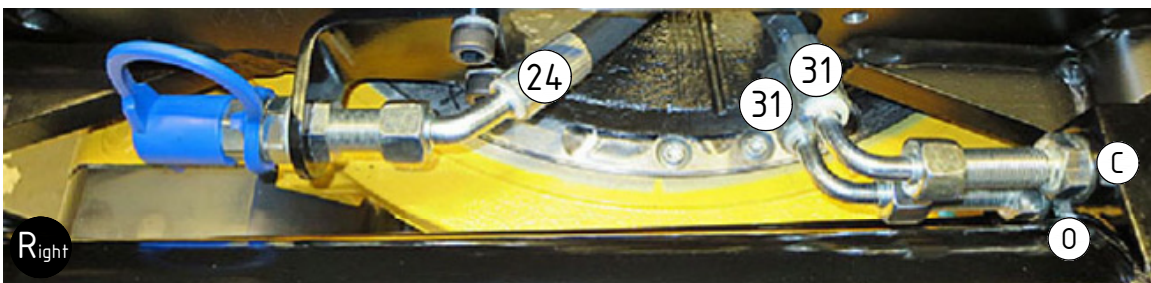

EC219 - QS60 GR20

Standard: