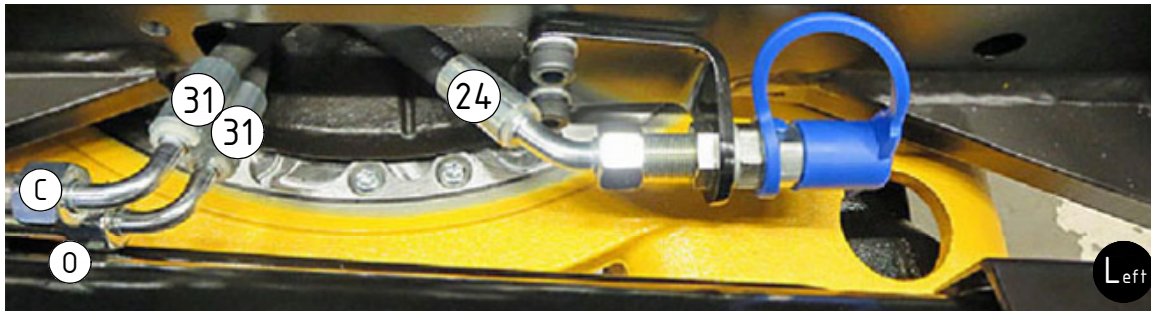

EC219 - QS60 GR20

Standard: