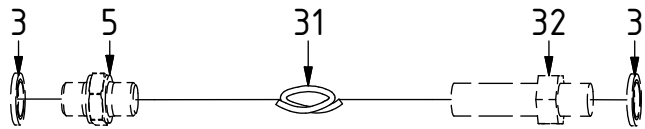

POS	DESCRIPTION	PART	QTY	COMMENTS
1	See p.3 connection block config.			
10	Quick hitch QS60 GR20 EC219 V3 Complete	1037097	1	Grab adapter included Replaces 1025137 from 2016-05
11	Grease the ring			
12	O-ring 319,3x5,7	710908	1	
13	Feather Key	650102	6	
14	Torque tighten quick hitch to rotator frame, six holes. Rotate to access the remaining holes			
15	Socket Head Screw 20x90	610556	12	Torque: 649Nm
16	Pipe plug M36x2	650408	6	
17	Holder extra QS60	1025119	2	
18	Washer NL8	611040	4	
19	Socket Head Screw 8x25	610434	4	
36	O-ring 9,25x1,78	710901	6	
37	Connection block	1024046	1	
38	Washer NL10	611041	2	
39	Socket Head Screw 10x50	610457	2	

POS in order of assembly

Without Extra:

Replaces POS.7

Lock:
Close

Lock:
Open

Grab:

Grab:

Extra:
Standard

POS	DESCRIPTION	PART	QTY	COMMENTS
3	Sealing washer 1/4"	710702	18	QTY: 4 part of Grab adapter
5	Adapter 1/4"	710135	3	
7	Adapter 90° 3/8"	710152	2	
8	Sealing washer 1/2"	710704	2	QTY: 4 for EC-Oil
9	Adapter 1/2"-1/4"	710120	2	
20	Bulkhead adapter 1/4"	710240	1	
21	Banjobolt 1/4"	710271	2	
22	Hose Lock Short	740205	1	
23	Hose Lock Long	742801	1	
24	Hose Extra	742609	2	
25	Bulkhead adapter nut 3/8"	710252	2	
26	Bulkhead adapter 3/8"	710262	2	
27	Sealing washer 3/8"	710703	2	
28	Quick coupling 3/8"	790113	2	
29	Dust protection 3/8"	790120	2	
30	Hose kit - Grab	740244	1	(POS.31 included)
31	Hose Grab	740238	4	
32	Bulkhead adapter extended 1/4"	710261	4	Part of Grab adapter

POS	DESCRIPTION	PART	QTY	COMMENTS
7	Adapter 90° 3/8"	710152	2	
8	Sealing washer 1/2"	710704	2	QTY: 4 for EC-Oil
33	Adapter 1/2"-3/8"	710122	2	
34	Hose Extra (EC-Oil) Long	742669	1	
35	Hose Extra (EC-Oil) Short	742668	1	