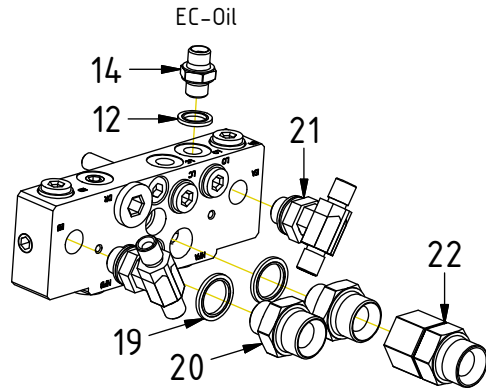

Readers note:

Indicates instruction.

Represents Hose.

Dashed lines for overview, mounts
on other pages/assemblies.

POS	DESCRIPTION	PART	QTY	COMMENTS
1	Grease the ring			
2	O-ring 479,3x5,7	7000310	1	
3	Feather Key	650103	4	
4	Screw MC6S M20x130 12.9	610560	12	Torque: 649Nm
5	Torque tighten frame to hitch			
6	O-ring 6,07x1,78	712422	2	Part of rotator frame
7	O-ring 12,42x1,78	710973	4	Part of rotator frame
8	O-ring 15,6x1,78	710912	1	Part of rotator frame
9	Connection block ECHF	1028391	1	Part of rotator frame
10	Washer NL 10mm	611041	6	Part of rotator frame
11	Screw MC6S M10x50 12.9	610457	2	Part of rotator frame

POS in order of assembly

POS	DESCRIPTION	PART	QTY	COMMENTS
12	Washer GBR04 1/4	710702	13	QTY: 4 part of integrated grab
13	Plug 153-04 (1/4")	711505	4	
14	Adapter 138-04-29 (1/4")	710135	5	QTY: 4 part of integrated grab
15	Pipe plug 1/4"	711508	2	Loxeal 58-12
16	Washer GBR06 3/8	710703	2	
17	DIN 908 - G 0,375 A	7001657	2	
18	Plug 70125-08 (1/2")	711500	1	QTY: 3 for "Without Extra"
19	Washer GBR08 1/2	710704	2	
20	Adapter 135-08-12 (1/2"-3/4")	710109	2	
21	Adapter 403-04-06 (1/4"-3/8")	712224	2	
22	Adapter 703-12-12 (3/4")	710218	1	

POS in order of assembly

Without EC-Oil

POS	DESCRIPTION	PART	QTY	COMMENTS
12	Washer GBR04 1/4	710702	13	QTY: 4 part of integrated grab
14	Adapter 138-04-29 (1/4")	710135	5	QTY: 4 part of integrated grab
19	Washer GBR08 1/2	710704	2	
20	Adapter 135-08-12 (1/2"-3/4")	710109	2	
21	Adapter 403-04-06 (1/4"-3/8")	712224	2	
23	Hose Lock Short	7000198	1	
24	Hose Lock Long	7000197	1	
25	Banjo bolt 4451-04 (1/4")	710271	1	
26	Adapter 1260-04-40 (1/4")	710261	1	
27	Adapter 1260-04-04 (1/4")	710240	1	
28	Hose Grab Long	7000396	2	
29	Hose Grab Short	7000397	2	
30	Hose Extra	7000398	2	
31	Adapter 488-12-12 90° (3/4")	7000059	2	
32	Counternut 1270-12 (3/4")	712211	2	
33	Adapter 1260-12-57 (3/4")	712227	4	
34	Washer GBR12 3/4	710706	4	
35	Quick coupling 3/4"	790193	2	
36	Dust protection 3/4"	790195	2	