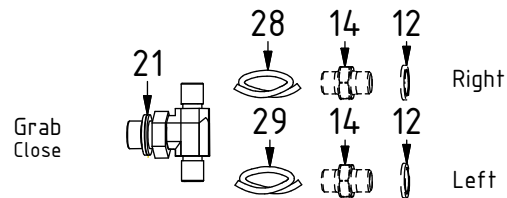

Readers note:

Indicates instruction.

Represents Hose.

Dashed lines for overview, mounts
on other pages/assemblies.

POS	DESCRIPTION	PART	QTY	COMMENTS
1	Grease the ring			
2	O-ring 479,3x5,7	7000310	1	
3	Feather Key	650103	4	
4	Screw MC6S M20x130 12.9	610560	12	Torque: 649Nm
5	Torque tighten frame to hitch			
6	O-ring 6,07x1,78	712422	2	Part of rotator frame
7	O-ring 12,42x1,78	710973	4	Part of rotator frame
8	O-ring 15,6x1,78	710912	1	Part of rotator frame
9	Connection block ECHF	1028391	1	Part of rotator frame
10	Washer NL 10mm	611041	6	Part of rotator frame
11	Screw MC6S M10x50 12.9	610457	2	Part of rotator frame

POS in order of assembly

POS	DESCRIPTION	PART	QTY	COMMENTS
12	Washer GBR04 1/4	710702	13	QTY: 4 part of integrated grab
13	Plug 153-04 (1/4")	711505	4	
14	Adapter 138-04-29 (1/4")	710135	5	QTY: 4 part of integrated grab
15	Pipe plug 1/4"	711508	2	Loxeal 58-12
16	Washer GBR06 3/8	710703	2	
17	DIN 908 - G 0,375 A	7001657	2	
18	Plug 70125-08 (1/2")	711500	1	QTY: 3 for "Without Extra"
19	Washer GBR08 1/2	710704	2	
20	Adapter 135-08-12 (1/2"-3/4")	710109	2	
21	Adapter 403-04-06 (1/4"-3/8")	712224	2	
22	Adapter 703-12-12 (3/4")	710218	1	

POS in order of assembly

Without EC-Oil

POS	DESCRIPTION	PART	QTY	COMMENTS
12	Washer GBR04 1/4	710702	13	QTY: 4 part of integrated grab
14	Adapter 138-04-29 (1/4")	710135	5	QTY: 4 part of integrated grab
19	Washer GBR08 1/2	710704	2	
20	Adapter 135-08-12 (1/2"-3/4")	710109	2	
21	Adapter 403-04-06 (1/4"-3/8")	712224	2	
23	Hose Lock Short	7000198	1	
24	Hose Lock Long	7000197	1	
25	Banjo bolt 4451-04 (1/4")	710271	1	
26	Adapter 1260-04-40 (1/4")	710261	1	
27	Adapter 1260-04-04 (1/4")	710240	1	
28	Hose Grab Long	7000396	2	
29	Hose Grab Short	7000397	2	
30	Hose Extra	7000398	2	
31	Adapter 488-12-12 90° (3/4")	7000059	2	
32	Counternut 1270-12 (3/4")	712211	2	
33	Adapter 1260-12-57 (3/4")	712227	4	
34	Washer GBR12 3/4	710706	4	
35	Quick coupling 3/4"	790193	2	
36	Dust protection 3/4"	790195	2	