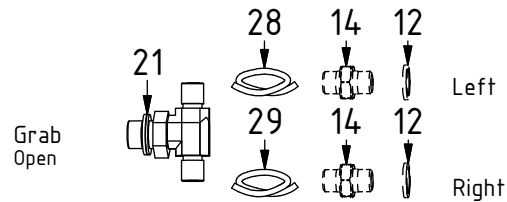

Readers note:

Indicates instruction.

Represents Hose.

Dashed lines for overview, mounts
on other pages/assemblies.

POS	DESCRIPTION	PART	QTY	COMMENTS
1	Grease the ring			
2	O-ring 479,3x5,7	7000310	1	
3	Feather Key	650103	4	
4	Screw MC6S M20x130 12.9	610560	12	Torque: 649Nm
5	Torque tighten frame to hitch			
6	O-ring 6,07x1,78	712422	2	Part of rotator frame
7	O-ring 12,42x1,78	710973	4	Part of rotator frame
8	O-ring 15,6x1,78	710912	1	Part of rotator frame
9	Connection block ECHF	1028391	1	Part of rotator frame
10	Washer NL 10mm	611041	6	Part of rotator frame
11	Screw MC6S M10x50 12.9	610457	2	Part of rotator frame

POS in order of assembly

POS	DESCRIPTION	PART	QTY	COMMENTS
12	Washer GBR04 1/4	710702	13	QTY: 4 part of integrated grab
13	Plug 153-04 (1/4")	711505	4	
14	Adapter 138-04-29 (1/4")	710135	5	QTY: 4 part of integrated grab
15	Pipe plug 1/4"	711508	2	Loxeal 58-12
16	Washer GBR06 3/8	710703	2	
17	DIN 908 - G 0,375 A	7001657	2	
18	Plug 70125-08 (1/2")	711500	1	QTY: 3 for "Without Extra"
19	Washer GBR08 1/2	710704	2	
20	Adapter 135-08-12 (1/2"-3/4")	710109	2	
21	Adapter 403-04-06 (1/4"-3/8")	712224	2	
22	Adapter 703-12-12 (3/4")	710218	1	

POS in order of assembly

Without EC-Oil

POS	DESCRIPTION	PART	QTY	COMMENTS
12	Washer GBR04 1/4	710702	13	QTY: 4 part of integrated grab
14	Adapter 138-04-29 (1/4")	710135	5	QTY: 4 part of integrated grab
19	Washer GBR08 1/2	710704	2	
20	Adapter 135-08-12 (1/2"-3/4")	710109	2	
21	Adapter 403-04-06 (1/4"-3/8")	712224	2	
23	Hose Lock Short	7000198	1	
24	Hose Lock Long	7000197	1	
25	Banjo bolt 4451-04 (1/4")	710271	1	
26	Adapter 1260-04-40 (1/4")	710261	1	
27	Adapter 1260-04-04 (1/4")	710240	1	
28	Hose Grab Long	7000396	2	
29	Hose Grab Short	7000397	2	
30	Hose Extra	7000398	2	
31	Adapter 488-12-12 90° (3/4")	7000059	2	
32	Counternut 1270-12 (3/4")	712211	2	
33	Adapter 1260-12-57 (3/4")	712227	4	
34	Washer GBR12 3/4	710706	4	
35	Quick coupling 3/4"	790193	2	
36	Dust protection 3/4"	790195	2	