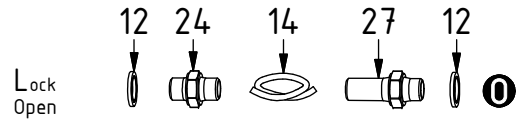

Readers note:

Indicates instruction.

Represents Hose.

Dashed lines for overview, mounts
on other pages/assemblies.

POS	DESCRIPTION	PART	QTY	COMMENTS
1	Grease the ring			
2	O-ring 479,3x5,7	7000310	1	
3	Feather Key	650103	4	
4	Screw MC6S M20x130 12.9	610560	12	Torque: 649Nm
5	Torque tighten frame to hitch			
6	O-ring 6,07x1,78	712422	2	Part of rotator frame
7	O-ring 12,42x1,78	710973	4	Part of rotator frame
8	O-ring 15,6x1,78	710912	1	Part of rotator frame
9	Connection block ECHF	1028391	1	Part of rotator frame
10	Washer NL 10mm	611041	6	Part of rotator frame
11	Screw MC6S M10x50 12.9	610457	2	Part of rotator frame

POS in order of assembly

POS	DESCRIPTION	PART	QTY	COMMENTS
12	Washer GBR04 1/4	710702	13	QTY: 4 part of integrated grab
13	Plug 153-04 (1/4")	711505	4	
14	Adapter 138-04-29 (1/4")	710135	5	QTY: 4 part of integrated grab
15	Pipe plug 1/4"	711508	2	Loxeal 58-12
16	Washer GBR06 3/8	710703	2	
17	DIN 908 - G 0,375 A	7001657	2	
18	Plug 70125-08 (1/2")	711500	1	QTY: 3 for "Without Extra"
19	Washer GBR08 1/2	710704	2	
20	Adapter 135-08-12 (1/2"-3/4")	710109	2	
21	Adapter 403-04-06 (1/4"-3/8")	712224	2	
22	Adapter 703-12-12 (3/4")	710218	1	

POS in order of assembly

Without EC-Oil

POS	DESCRIPTION	PART	QTY	COMMENTS
12	Washer GBR04 1/4	710702	13	QTY: 4 part of integrated grab
14	Adapter 138-04-29 (1/4")	710135	5	QTY: 4 part of integrated grab
19	Washer GBR08 1/2	710704	2	
20	Adapter 135-08-12 (1/2"-3/4")	710109	2	
21	Adapter 403-04-06 (1/4"-3/8")	712224	2	
23	Hose Lock Short	7000198	1	
24	Hose Lock Long	7000197	1	
25	Banjo bolt 4451-04 (1/4")	710271	1	
26	Adapter 1260-04-40 (1/4")	710261	1	
27	Adapter 1260-04-04 (1/4")	710240	1	
28	Hose Grab Long	7000396	2	
29	Hose Grab Short	7000397	2	
30	Hose Extra	7000398	2	
31	Adapter 488-12-12 90° (3/4")	7000059	2	
32	Counternut 1270-12 (3/4")	712211	2	
33	Adapter 1260-12-57 (3/4")	712227	4	
34	Washer GBR12 3/4	710706	4	
35	Quick coupling 3/4"	790193	2	
36	Dust protection 3/4"	790195	2	