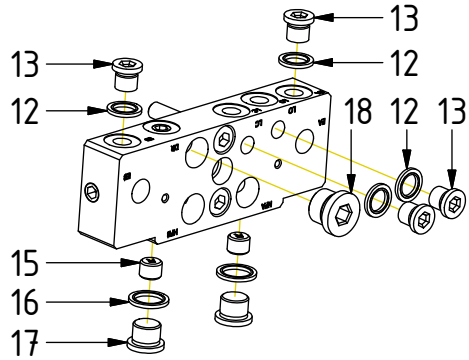

Readers note:

Indicates instruction.

Represents Hose.

Dashed lines for overview, mounts
on other pages/assemblies.

POS	DESCRIPTION	PART	QTY	COMMENTS
1	Grease the ring			
2	O-ring 479,3x5,7	7000310	1	
3	Feather Key	650103	4	
4	Screw MC6S M20x130 12.9	610560	12	Torque: 649Nm
5	Torque tighten frame to hitch			
6	O-ring 6,07x1,78	712422	2	Part of rotator frame
7	O-ring 12,42x1,78	710973	4	Part of rotator frame
8	O-ring 15,6x1,78	710912	1	Part of rotator frame
9	Connection block ECHF	1028391	1	Part of rotator frame
10	Washer NL 10mm	611041	6	Part of rotator frame
11	Screw MC6S M10x50 12.9	610457	2	Part of rotator frame

POS in order of assembly

POS	DESCRIPTION	PART	QTY	COMMENTS
12	Washer GBR04 1/4	710702	13	QTY: 4 part of integrated grab
13	Plug 153-04 (1/4")	711505	4	
14	Adapter 138-04-29 (1/4")	710135	5	QTY: 4 part of integrated grab
15	Pipe plug 1/4"	711508	2	Loxeal 58-12
16	Washer GBR06 3/8	710703	2	
17	DIN 908 - G 0,375 A	7001657	2	
18	Plug 70125-08 (1/2")	711500	1	QTY: 3 for "Without Extra"
19	Washer GBR08 1/2	710704	2	
20	Adapter 135-08-12 (1/2"-3/4")	710109	2	
21	Adapter 403-04-06 (1/4"-3/8")	712224	2	
22	Adapter 703-12-12 (3/4")	710218	1	

POS in order of assembly

Without EC-Oil

POS	DESCRIPTION	PART	QTY	COMMENTS
12	Washer GBR04 1/4	710702	13	QTY: 4 part of integrated grab
14	Adapter 138-04-29 (1/4")	710135	5	QTY: 4 part of integrated grab
19	Washer GBR08 1/2	710704	2	
20	Adapter 135-08-12 (1/2"-3/4")	710109	2	
21	Adapter 403-04-06 (1/4"-3/8")	712224	2	
23	Hose Lock Short	7000198	1	
24	Hose Lock Long	7000197	1	
25	Banjo bolt 4451-04 (1/4")	710271	1	
26	Adapter 1260-04-40 (1/4")	710261	1	
27	Adapter 1260-04-04 (1/4")	710240	1	
28	Hose Grab Long	7000396	2	
29	Hose Grab Short	7000397	2	
30	Hose Extra	7000398	2	
31	Adapter 488-12-12 90° (3/4")	7000059	2	
32	Counternut 1270-12 (3/4")	712211	2	
33	Adapter 1260-12-57 (3/4")	712227	4	
34	Washer GBR12 3/4	710706	4	
35	Quick coupling 3/4"	790193	2	
36	Dust protection 3/4"	790195	2	