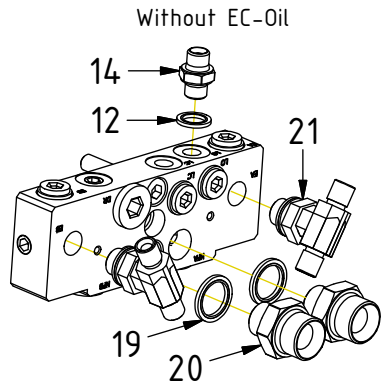

POS	DESCRIPTION	PART	QTY	COMMENTS
12	Washer GBR04 1/4	710702	13	QTY: 4 part of integrated grab
13	Plug 153-04 (1/4")	711505	4	
14	Adapter 138-04-29 (1/4")	710135	5	QTY: 4 part of integrated grab
15	Pipe plug 1/4"	711508	2	Loxeal 58-12
16	Washer GBR06 3/8	710703	2	
17	DIN 908 - G 0,375 A	7001657	2	
18	Plug 70125-08 (1/2")	711500	1	QTY: 3 for "Without Extra"
19	Washer GBR08 1/2	710704	2	
20	Adapter 135-08-12 (1/2"-3/4")	710109	2	
21	Adapter 403-04-06 (1/4"-3/8")	712224	2	
22	Adapter 703-12-12 (3/4")	710218	1	

POS in order of assembly