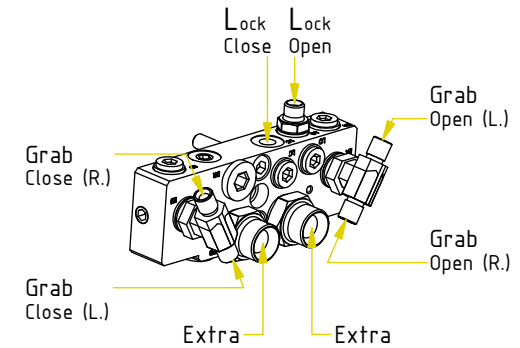

Readers note:

Indicates instruction.

Represents Hose.

Dashed lines for overview, mounts
on other pages/assemblies.

POS	DESCRIPTION	PART	QTY	COMMENTS
1	Grease the ring			
2	O-ring 479,3x5,7	7000310	1	
3	Feather Key	650103	4	
4	Screw MC6S M20x130 12.9	610560	12	Torque: 649Nm
5	Torque tighten frame to hitch			
6	O-ring 6,07x1,78	712422	2	Part of rotator frame
7	O-ring 12,42x1,78	710973	4	Part of rotator frame
8	O-ring 15,6x1,78	710912	1	Part of rotator frame
9	Connection block ECHF	1028391	1	Part of rotator frame
10	Washer NL 10mm	611041	6	Part of rotator frame
11	Screw MC6S M10x50 12.9	610457	2	Part of rotator frame

POS in order of assembly

POS	DESCRIPTION	PART	QTY	COMMENTS
12	Washer GBR04 1/4	710702	13	QTY: 4 part of integrated grab
13	Plug 153-04 (1/4")	711505	4	
14	Adapter 138-04-29 (1/4")	710135	5	QTY: 4 part of integrated grab
15	Pipe plug 1/4"	711508	2	Loxeal 58-12
16	Washer GBR06 3/8	710703	2	
17	DIN 908 - G 0,375 A	7001657	2	
18	Plug 70125-08 (1/2")	711500	1	QTY: 3 for "Without Extra"
19	Washer GBR08 1/2	710704	2	
20	Adapter 135-08-12 (1/2"-3/4")	710109	2	
21	Adapter 403-04-06 (1/4"-3/8")	712224	2	
22	Adapter 703-12-12 (3/4")	710218	1	

POS in order of assembly

Without EC-Oil

POS	DESCRIPTION	PART	QTY	COMMENTS
12	Washer GBR04 1/4	710702	13	QTY: 4 part of integrated grab
14	Adapter 138-04-29 (1/4")	710135	5	QTY: 4 part of integrated grab
19	Washer GBR08 1/2	710704	2	
20	Adapter 135-08-12 (1/2"-3/4")	710109	2	
21	Adapter 403-04-06 (1/4"-3/8")	712224	2	
23	Hose Lock Short	7000198	1	
24	Hose Lock Long	7000197	1	
25	Banjo bolt 4451-04 (1/4")	710271	1	
26	Adapter 1260-04-40 (1/4")	710261	1	
27	Adapter 1260-04-04 (1/4")	710240	1	
28	Hose Grab Long	7000396	2	
29	Hose Grab Short	7000397	2	
30	Hose Extra	7000398	2	
31	Adapter 488-12-12 90° (3/4")	7000059	2	
32	Counternut 1270-12 (3/4")	712211	2	
33	Adapter 1260-12-57 (3/4")	712227	4	
34	Washer GBR12 3/4	710706	4	
35	Quick coupling 3/4"	790193	2	
36	Dust protection 3/4"	790195	2	