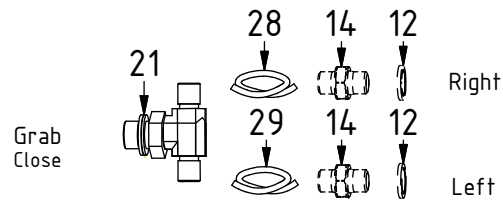

POS in order of assembly

Without EC-Oil

POS	DESCRIPTION	PART	QTY	COMMENTS
12	Washer GBR04 1/4	710702	13	QTY: 4 part of integrated grab
14	Adapter 138-04-29 (1/4")	710135	5	QTY: 4 part of integrated grab
19	Washer GBR08 1/2	710704	2	
20	Adapter 135-08-12 (1/2"-3/4")	710109	2	
21	Adapter 403-04-06 (1/4"-3/8")	712224	2	
23	Hose Lock Short	7000198	1	
24	Hose Lock Long	7000197	1	
25	Banjo bolt 4451-04 (1/4")	710271	1	
26	Adapter 1260-04-40 (1/4")	710261	1	
27	Adapter 1260-04-04 (1/4")	710240	1	
28	Hose Grab Long	7000396	2	
29	Hose Grab Short	7000397	2	
30	Hose Extra	7000398	2	
31	Adapter 488-12-12 90° (3/4")	7000059	2	
32	Counternut 1270-12 (3/4")	712211	2	
33	Adapter 1260-12-57 (3/4")	712227	4	
34	Washer GBR12 3/4	710706	4	
35	Quick coupling 3/4"	790193	2	
36	Dust protection 3/4"	790195	2	

POS in order of assembly

EC-Oil

POS	DESCRIPTION	PART	QTY	COMMENTS
12	Washer GBR04 1/4	710702	13	QTY: 4 part of integrated grab
14	Adapter 138-04-29 (1/4")	710135	5	QTY: 4 part of integrated grab
19	Washer GBR08 1/2	710704	2	
20	Adapter 135-08-12 (1/2"-3/4")	710109	2	
21	Adapter 403-04-06 (1/4"-3/8")	712224	2	
22	Adapter 703-12-12 (3/4")	710218	1	
23	Hose Lock Short	7000198	1	
24	Hose Lock Long	7000197	1	
25	Banjo bolt 4451-04 (1/4")	710271	1	
26	Adapter 1260-04-40 (1/4")	710261	1	
27	Adapter 1260-04-04 (1/4")	710240	1	
28	Hose Grab Long	7000396	2	
29	Hose Grab Short	7000397	2	
33	Adapter 1260-12-57 (3/4")	712227	4	
34	Washer GBR12 3/4	710706	4	
37	Hose Extra Long EC-Oil	7000680	1	
38	Hose Extra Short EC-Oil	7000681	1	