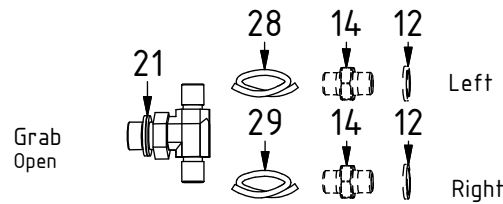

EC-Oil

POS	DESCRIPTION	PART	QTY	COMMENTS
12	Washer GBR04 1/4	710702	13	QTY: 4 part of integrated grab
14	Adapter 138-04-29 (1/4")	710135	5	QTY: 4 part of integrated grab
19	Washer GBR08 1/2	710704	2	
20	Adapter 135-08-12 (1/2"-3/4")	710109	2	
21	Adapter 403-04-06 (1/4"-3/8")	712224	2	
22	Adapter 703-12-12 (3/4")	710218	1	
23	Hose Lock Short	7000198	1	
24	Hose Lock Long	7000197	1	
25	Banjo bolt 4451-04 (1/4")	710271	1	
26	Adapter 1260-04-40 (1/4")	710261	1	
27	Adapter 1260-04-04 (1/4")	710240	1	
28	Hose Grab Long	7000396	2	
29	Hose Grab Short	7000397	2	
33	Adapter 1260-12-57 (3/4")	712227	4	
34	Washer GBR12 3/4	710706	4	
37	Hose Extra Long EC-Oil	7000680	1	
38	Hose Extra Short EC-Oil	7000681	1	

POS in order of assembly