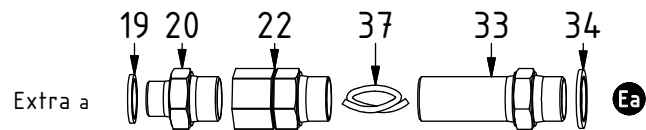

EC-Oil

POS	DESCRIPTION	PART	QTY	COMMENTS
12	Washer GBR04 1/4	710702	13	QTY: 4 part of integrated grab
14	Adapter 138-04-29 (1/4")	710135	5	QTY: 4 part of integrated grab
19	Washer GBR08 1/2	710704	2	
20	Adapter 135-08-12 (1/2"-3/4")	710109	2	
21	Adapter 403-04-06 (1/4"-3/8")	712224	2	
22	Adapter 703-12-12 (3/4")	710218	1	
23	Hose Lock Short	7000198	1	
24	Hose Lock Long	7000197	1	
25	Banjo bolt 4451-04 (1/4")	710271	1	
26	Adapter 1260-04-40 (1/4")	710261	1	
27	Adapter 1260-04-04 (1/4")	710240	1	
28	Hose Grab Long	7000396	2	
29	Hose Grab Short	7000397	2	
33	Adapter 1260-12-57 (3/4")	712227	4	
34	Washer GBR12 3/4	710706	4	
37	Hose Extra Long EC-Oil	7000680	1	
38	Hose Extra Short EC-Oil	7000681	1	

POS in order of assembly