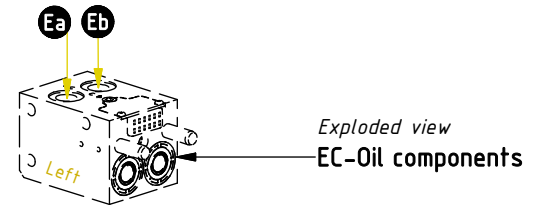

POS in order of assembly

Without EC-Oil

POS	DESCRIPTION	PART	QTY	COMMENTS
12	Washer GBR04 1/4	710702	13	QTY: 4 part of integrated grab
14	Adapter 138-04-29 (1/4")	710135	5	QTY: 4 part of integrated grab
19	Washer GBR08 1/2	710704	2	
20	Adapter 135-08-12 (1/2"-3/4")	710109	2	
21	Adapter 403-04-06 (1/4"-3/8")	712224	2	
23	Hose Lock Short	7000198	1	
24	Hose Lock Long	7000197	1	
25	Banjo bolt 4451-04 (1/4")	710271	1	
26	Adapter 1260-04-40 (1/4")	710261	1	
27	Adapter 1260-04-04 (1/4")	710240	1	
28	Hose Grab Long	7000396	2	
29	Hose Grab Short	7000397	2	
30	Hose Extra	7000398	2	
31	Adapter 488-12-12 90° (3/4")	7000059	2	
32	Counternut 1270-12 (3/4")	712211	2	
33	Adapter 1260-12-57 (3/4")	712227	4	
34	Washer GBR12 3/4	710706	4	
35	Quick coupling 3/4"	790193	2	
36	Dust protection 3/4"	790195	2	

POS in order of assembly

EC-Oil

POS	DESCRIPTION	PART	QTY	COMMENTS
12	Washer GBR04 1/4	710702	13	QTY: 4 part of integrated grab
14	Adapter 138-04-29 (1/4")	710135	5	QTY: 4 part of integrated grab
19	Washer GBR08 1/2	710704	2	
20	Adapter 135-08-12 (1/2"-3/4")	710109	2	
21	Adapter 403-04-06 (1/4"-3/8")	712224	2	
22	Adapter 703-12-12 (3/4")	710218	1	
23	Hose Lock Short	7000198	1	
24	Hose Lock Long	7000197	1	
25	Banjo bolt 4451-04 (1/4")	710271	1	
26	Adapter 1260-04-40 (1/4")	710261	1	
27	Adapter 1260-04-04 (1/4")	710240	1	
28	Hose Grab Long	7000396	2	
29	Hose Grab Short	7000397	2	
33	Adapter 1260-12-57 (3/4")	712227	4	
34	Washer GBR12 3/4	710706	4	
37	Hose Extra Long EC-Oil	7000680	1	
38	Hose Extra Short EC-Oil	7000681	1	