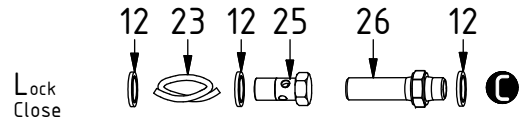

EC-Oil

POS	DESCRIPTION	PART	QTY	COMMENTS
12	Washer GBR04 1/4	710702	13	QTY: 4 part of integrated grab
14	Adapter 138-04-29 (1/4")	710135	5	QTY: 4 part of integrated grab
19	Washer GBR08 1/2	710704	2	
20	Adapter 135-08-12 (1/2"-3/4")	710109	2	
21	Adapter 403-04-06 (1/4"-3/8")	712224	2	
22	Adapter 703-12-12 (3/4")	710218	1	
23	Hose Lock Short	7000198	1	
24	Hose Lock Long	7000197	1	
25	Banjo bolt 4451-04 (1/4")	710271	1	
26	Adapter 1260-04-40 (1/4")	710261	1	
27	Adapter 1260-04-04 (1/4")	710240	1	
28	Hose Grab Long	7000396	2	
29	Hose Grab Short	7000397	2	
33	Adapter 1260-12-57 (3/4")	712227	4	
34	Washer GBR12 3/4	710706	4	
37	Hose Extra Long EC-Oil	7000680	1	
38	Hose Extra Short EC-Oil	7000681	1	

POS in order of assembly