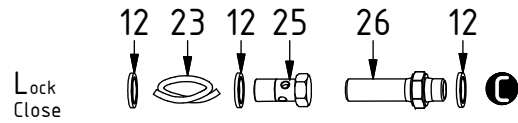

Readers note:

Indicates instruction.

Represents Hose.

Dashed lines for overview, mounts
on other pages/assemblies.

POS	DESCRIPTION	PART	QTY	COMMENTS
1	Grease the ring			
2	O-ring 479,3x5,7	7000310	1	
3	Feather Key	650103	4	
4	Screw MC6S M20x130 12.9	610560	12	Torque: 649Nm
5	Torque tighten frame to hitch			
6	O-ring 6,07x1,78	712422	2	Part of rotator frame
7	O-ring 12,42x1,78	710973	4	Part of rotator frame
8	O-ring 15,6x1,78	710912	1	Part of rotator frame
9	Connection block ECHF	1028391	1	Part of rotator frame
10	Washer NL 10mm	611041	6	Part of rotator frame
11	Screw MC6S M10x50 12.9	610457	2	Part of rotator frame

POS in order of assembly

POS	DESCRIPTION	PART	QTY	COMMENTS
12	Washer GBR04 1/4	710702	13	QTY: 4 part of integrated grab
13	Plug 153-04 (1/4")	711505	4	
14	Adapter 138-04-29 (1/4")	710135	5	QTY: 4 part of integrated grab
15	Pipe plug 1/4"	711508	2	Loxeal 58-12
16	Washer GBR06 3/8	710703	2	
17	DIN 908 - G 0,375 A	7001657	2	
18	Plug 70125-08 (1/2")	711500	1	QTY: 3 for "Without Extra"
19	Washer GBR08 1/2	710704	2	
20	Adapter 135-08-12 (1/2"-3/4")	710109	2	
21	Adapter 403-04-06 (1/4"-3/8")	712224	2	
22	Adapter 703-12-12 (3/4")	710218	1	

POS in order of assembly

Without EC-Oil

POS	DESCRIPTION	PART	QTY	COMMENTS
12	Washer GBR04 1/4	710702	13	QTY: 4 part of integrated grab
14	Adapter 138-04-29 (1/4")	710135	5	QTY: 4 part of integrated grab
19	Washer GBR08 1/2	710704	2	
20	Adapter 135-08-12 (1/2"-3/4")	710109	2	
21	Adapter 403-04-06 (1/4"-3/8")	712224	2	
23	Hose Lock Short	7000198	1	
24	Hose Lock Long	7000197	1	
25	Banjo bolt 4451-04 (1/4")	710271	1	
26	Adapter 1260-04-40 (1/4")	710261	1	
27	Adapter 1260-04-04 (1/4")	710240	1	
28	Hose Grab Long	7000396	2	
29	Hose Grab Short	7000397	2	
30	Hose Extra	7000398	2	
31	Adapter 488-12-12 90° (3/4")	7000059	2	
32	Counternut 1270-12 (3/4")	712211	2	
33	Adapter 1260-12-57 (3/4")	712227	4	
34	Washer GBR12 3/4	710706	4	
35	Quick coupling 3/4"	790193	2	
36	Dust protection 3/4"	790195	2	