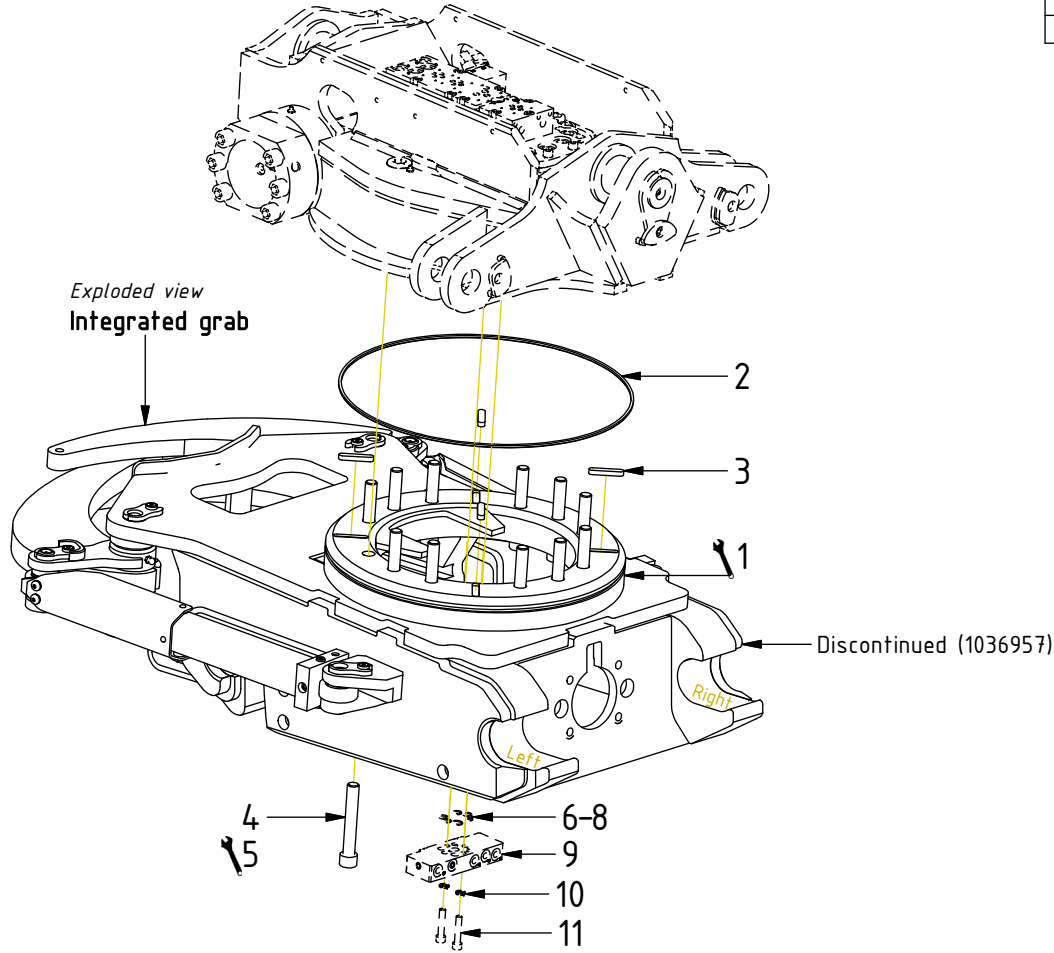

Readers note:

Indicates instruction.

Represents Hose.

Dashed lines for overview, mounts
on other pages/assemblies.

POS	DESCRIPTION	PART	QTY	COMMENTS
1	Grease the ring			
2	O-ring 479,3x5,7	7000310	1	
3	Feather Key	650103	4	
4	Screw MC6S M20x130 12.9	610560	12	Torque: 649Nm
5	Torque tighten frame to hitch			
6	O-ring 6,07x1,78	712422	2	Part of rotator frame
7	O-ring 12,42x1,78	710973	4	Part of rotator frame
8	O-ring 15,6x1,78	710912	1	Part of rotator frame
9	Connection block ECHF	1028391	1	Part of rotator frame
10	Washer NL 10mm	611041	6	Part of rotator frame
11	Screw MC6S M10x50 12.9	610457	2	Part of rotator frame

POS in order of assembly

POS	DESCRIPTION	PART	QTY	COMMENTS
12	Washer GBR04 1/4	710702	13	QTY: 4 part of integrated grab
13	Plug 153-04 (1/4")	711505	4	
14	Adapter 138-04-29 (1/4")	710135	5	QTY: 4 part of integrated grab
15	Pipe plug 1/4"	711508	2	Loxeal 58-12
16	Washer GBR06 3/8	710703	2	
17	DIN 908 - G 0,375 A	7001657	2	
18	Plug 70125-08 (1/2")	711500	1	QTY: 3 for "Without Extra"
19	Washer GBR08 1/2	710704	2	
20	Adapter 135-08-12 (1/2"-3/4")	710109	2	
21	Adapter 403-04-06 (1/4"-3/8")	712224	2	
22	Adapter 703-12-12 (3/4")	710218	1	

POS in order of assembly

EC-Oil

POS	DESCRIPTION	PART	QTY	COMMENTS
12	Washer GBR04 1/4	710702	13	QTY: 4 part of integrated grab
14	Adapter 138-04-29 (1/4")	710135	5	QTY: 4 part of integrated grab
19	Washer GBR08 1/2	710704	2	
20	Adapter 135-08-12 (1/2"-3/4")	710109	2	
21	Adapter 403-04-06 (1/4"-3/8")	712224	2	
22	Adapter 703-12-12 (3/4")	710218	1	
23	Hose Lock Short	7000198	1	
24	Hose Lock Long	7000197	1	
25	Banjo bolt 4451-04 (1/4")	710271	1	
26	Adapter 1260-04-40 (1/4")	710261	1	
27	Adapter 1260-04-04 (1/4")	710240	1	
28	Hose Grab Long	7000396	2	
29	Hose Grab Short	7000397	2	
33	Adapter 1260-12-57 (3/4")	712227	4	
34	Washer GBR12 3/4	710706	4	
37	Hose Extra Long EC-Oil	7000680	1	
38	Hose Extra Short EC-Oil	7000681	1	