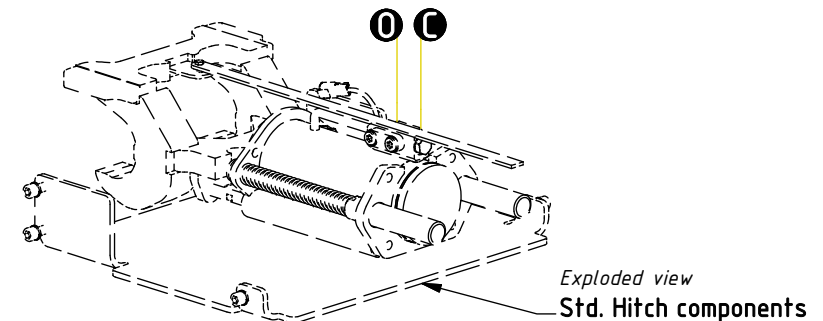

POS	DESCRIPTION	PART	QTY	COMMENTS
12	Washer GBR04 1/4	710702	13	QTY: 4 part of integrated grab
14	Adapter 138-04-29 (1/4")	710135	5	QTY: 4 part of integrated grab
19	Washer GBR08 1/2	710704	2	
20	Adapter 135-08-12 (1/2"-3/4")	710109	2	
21	Adapter 403-04-06 (1/4"-3/8")	712224	2	
23	Hose Lock Short	7000198	1	
24	Hose Lock Long	7000197	1	
25	Banjo bolt 4451-04 (1/4")	710271	1	
26	Adapter 1260-04-40 (1/4")	710261	1	
27	Adapter 1260-04-04 (1/4")	710240	1	
28	Hose Grab Long	7000396	2	
29	Hose Grab Short	7000397	2	
30	Hose Extra	7000398	2	
31	Adapter 488-12-12 90° (3/4")	7000059	2	
32	Counternut 1270-12 (3/4")	712211	2	
33	Adapter 1260-12-57 (3/4")	712227	4	
34	Washer GBR12 3/4	710706	4	
35	Quick coupling 3/4"	790193	2	
36	Dust protection 3/4"	790195	2