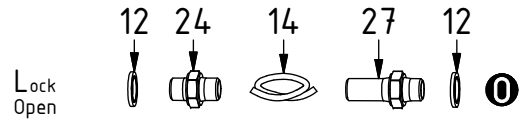

EC-Oil

POS	DESCRIPTION	PART	QTY	COMMENTS
12	Washer GBR04 1/4	710702	13	QTY: 4 part of integrated grab
14	Adapter 138-04-29 (1/4")	710135	5	QTY: 4 part of integrated grab
19	Washer GBR08 1/2	710704	2	
20	Adapter 135-08-12 (1/2"-3/4")	710109	2	
21	Adapter 403-04-06 (1/4"-3/8")	712224	2	
22	Adapter 703-12-12 (3/4")	710218	1	
23	Hose Lock Short	7000198	1	
24	Hose Lock Long	7000197	1	
25	Banjo bolt 4451-04 (1/4")	710271	1	
26	Adapter 1260-04-40 (1/4")	710261	1	
27	Adapter 1260-04-04 (1/4")	710240	1	
28	Hose Grab Long	7000396	2	
29	Hose Grab Short	7000397	2	
33	Adapter 1260-12-57 (3/4")	712227	4	
34	Washer GBR12 3/4	710706	4	
37	Hose Extra Long EC-Oil	7000680	1	
38	Hose Extra Short EC-Oil	7000681	1	

POS in order of assembly