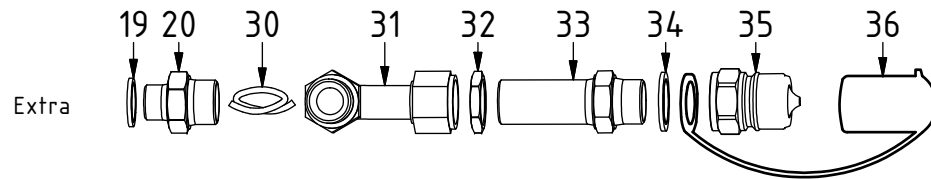

Readers note:

Indicates instruction.

Represents Hose.

Dashed lines for overview, mounts
on other pages/assemblies.

POS	DESCRIPTION	PART	QTY	COMMENTS
1	Grease the ring			
2	O-ring 479,3x5,7	7000310	1	
3	Feather Key	650103	4	
4	Screw MC6S M20x130 12.9	610560	12	Torque: 649Nm
5	Torque tighten frame to hitch			
6	O-ring 6,07x1,78	712422	2	Part of rotator frame
7	O-ring 12,42x1,78	710973	4	Part of rotator frame
8	O-ring 15,6x1,78	710912	1	Part of rotator frame
9	Connection block ECHF	1028391	1	Part of rotator frame
10	Washer NL 10mm	611041	6	Part of rotator frame
11	Screw MC6S M10x50 12.9	610457	2	Part of rotator frame

POS in order of assembly

POS	DESCRIPTION	PART	QTY	COMMENTS
12	Washer GBR04 1/4	710702	13	QTY: 4 part of integrated grab
13	Plug 153-04 (1/4")	711505	4	
14	Adapter 138-04-29 (1/4")	710135	5	QTY: 4 part of integrated grab
15	Pipe plug 1/4"	711508	2	Loxeal 58-12
16	Washer GBR06 3/8	710703	2	
17	DIN 908 - G 0,375 A	7001657	2	
18	Plug 70125-08 (1/2")	711500	1	QTY: 3 for "Without Extra"
19	Washer GBR08 1/2	710704	2	
20	Adapter 135-08-12 (1/2"-3/4")	710109	2	
21	Adapter 403-04-06 (1/4"-3/8")	712224	2	
22	Adapter 703-12-12 (3/4")	710218	1	

POS in order of assembly

Without EC-Oil

POS	DESCRIPTION	PART	QTY	COMMENTS
12	Washer GBR04 1/4	710702	13	QTY: 4 part of integrated grab
14	Adapter 138-04-29 (1/4")	710135	5	QTY: 4 part of integrated grab
19	Washer GBR08 1/2	710704	2	
20	Adapter 135-08-12 (1/2"-3/4")	710109	2	
21	Adapter 403-04-06 (1/4"-3/8")	712224	2	
23	Hose Lock Short	7000198	1	
24	Hose Lock Long	7000197	1	
25	Banjo bolt 4451-04 (1/4")	710271	1	
26	Adapter 1260-04-40 (1/4")	710261	1	
27	Adapter 1260-04-04 (1/4")	710240	1	
28	Hose Grab Long	7000396	2	
29	Hose Grab Short	7000397	2	
30	Hose Extra	7000398	2	
31	Adapter 488-12-12 90° (3/4")	7000059	2	
32	Counternut 1270-12 (3/4")	712211	2	
33	Adapter 1260-12-57 (3/4")	712227	4	
34	Washer GBR12 3/4	710706	4	
35	Quick coupling 3/4"	790193	2	
36	Dust protection 3/4"	790195	2	