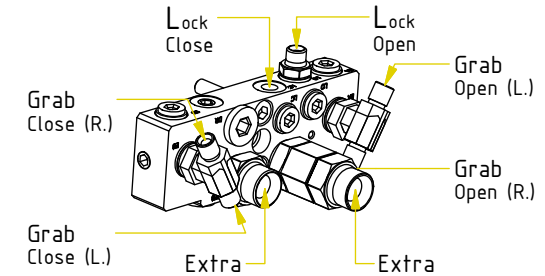

POS in order of assembly

Without EC-Oil

POS	DESCRIPTION	PART	QTY	COMMENTS
12	Washer GBR04 1/4	710702	13	QTY: 4 part of integrated grab
14	Adapter 138-04-29 (1/4")	710135	5	QTY: 4 part of integrated grab
19	Washer GBR08 1/2	710704	2	
20	Adapter 135-08-12 (1/2"-3/4")	710109	2	
21	Adapter 403-04-06 (1/4"-3/8")	712224	2	
23	Hose Lock Short	7000198	1	
24	Hose Lock Long	7000197	1	
25	Banjo bolt 4451-04 (1/4")	710271	1	
26	Adapter 1260-04-40 (1/4")	710261	1	
27	Adapter 1260-04-04 (1/4")	710240	1	
28	Hose Grab Long	7000396	2	
29	Hose Grab Short	7000397	2	
30	Hose Extra	7000398	2	
31	Adapter 488-12-12 90° (3/4")	7000059	2	
32	Counternut 1270-12 (3/4")	712211	2	
33	Adapter 1260-12-57 (3/4")	712227	4	
34	Washer GBR12 3/4	710706	4	
35	Quick coupling 3/4"	790193	2	
36	Dust protection 3/4"	790195	2	

POS in order of assembly

EC-Oil

POS	DESCRIPTION	PART	QTY	COMMENTS
12	Washer GBR04 1/4	710702	13	QTY: 4 part of integrated grab
14	Adapter 138-04-29 (1/4")	710135	5	QTY: 4 part of integrated grab
19	Washer GBR08 1/2	710704	2	
20	Adapter 135-08-12 (1/2"-3/4")	710109	2	
21	Adapter 403-04-06 (1/4"-3/8")	712224	2	
22	Adapter 703-12-12 (3/4")	710218	1	
23	Hose Lock Short	7000198	1	
24	Hose Lock Long	7000197	1	
25	Banjo bolt 4451-04 (1/4")	710271	1	
26	Adapter 1260-04-40 (1/4")	710261	1	
27	Adapter 1260-04-04 (1/4")	710240	1	
28	Hose Grab Long	7000396	2	
29	Hose Grab Short	7000397	2	
33	Adapter 1260-12-57 (3/4")	712227	4	
34	Washer GBR12 3/4	710706	4	
37	Hose Extra Long EC-Oil	7000680	1	
38	Hose Extra Short EC-Oil	7000681	1	

POS in order of assembly

EC30 ECHF - Hitch QS80 GR30

POS	DESCRIPTION	PART	QTY	COMMENTS
23	Hose Lock Short	7000198	1	
24	Hose Lock Long	7000197	1	
28	Hose Grab Long	7000396	2	
29	Hose Grab Short	7000397	2	
30	Hose Extra	7000398	2	
37	Hose Extra Long EC-Oil	7000680	1	
38	Hose Extra Short EC-Oil	7000681	1	