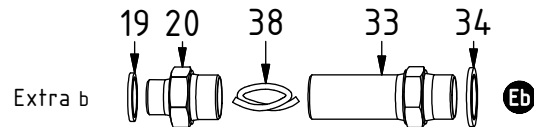

EC-Oil

POS	DESCRIPTION	PART	QTY	COMMENTS
12	Washer GBR04 1/4	710702	13	QTY: 4 part of integrated grab
14	Adapter 138-04-29 (1/4")	710135	5	QTY: 4 part of integrated grab
19	Washer GBR08 1/2	710704	2	
20	Adapter 135-08-12 (1/2"-3/4")	710109	2	
21	Adapter 403-04-06 (1/4"-3/8")	712224	2	
22	Adapter 703-12-12 (3/4")	710218	1	
23	Hose Lock Short	7000198	1	
24	Hose Lock Long	7000197	1	
25	Banjo bolt 4451-04 (1/4")	710271	1	
26	Adapter 1260-04-40 (1/4")	710261	1	
27	Adapter 1260-04-04 (1/4")	710240	1	
28	Hose Grab Long	7000396	2	
29	Hose Grab Short	7000397	2	
33	Adapter 1260-12-57 (3/4")	712227	4	
34	Washer GBR12 3/4	710706	4	
37	Hose Extra Long EC-Oil	7000680	1	
38	Hose Extra Short EC-Oil	7000681	1	

POS in order of assembly