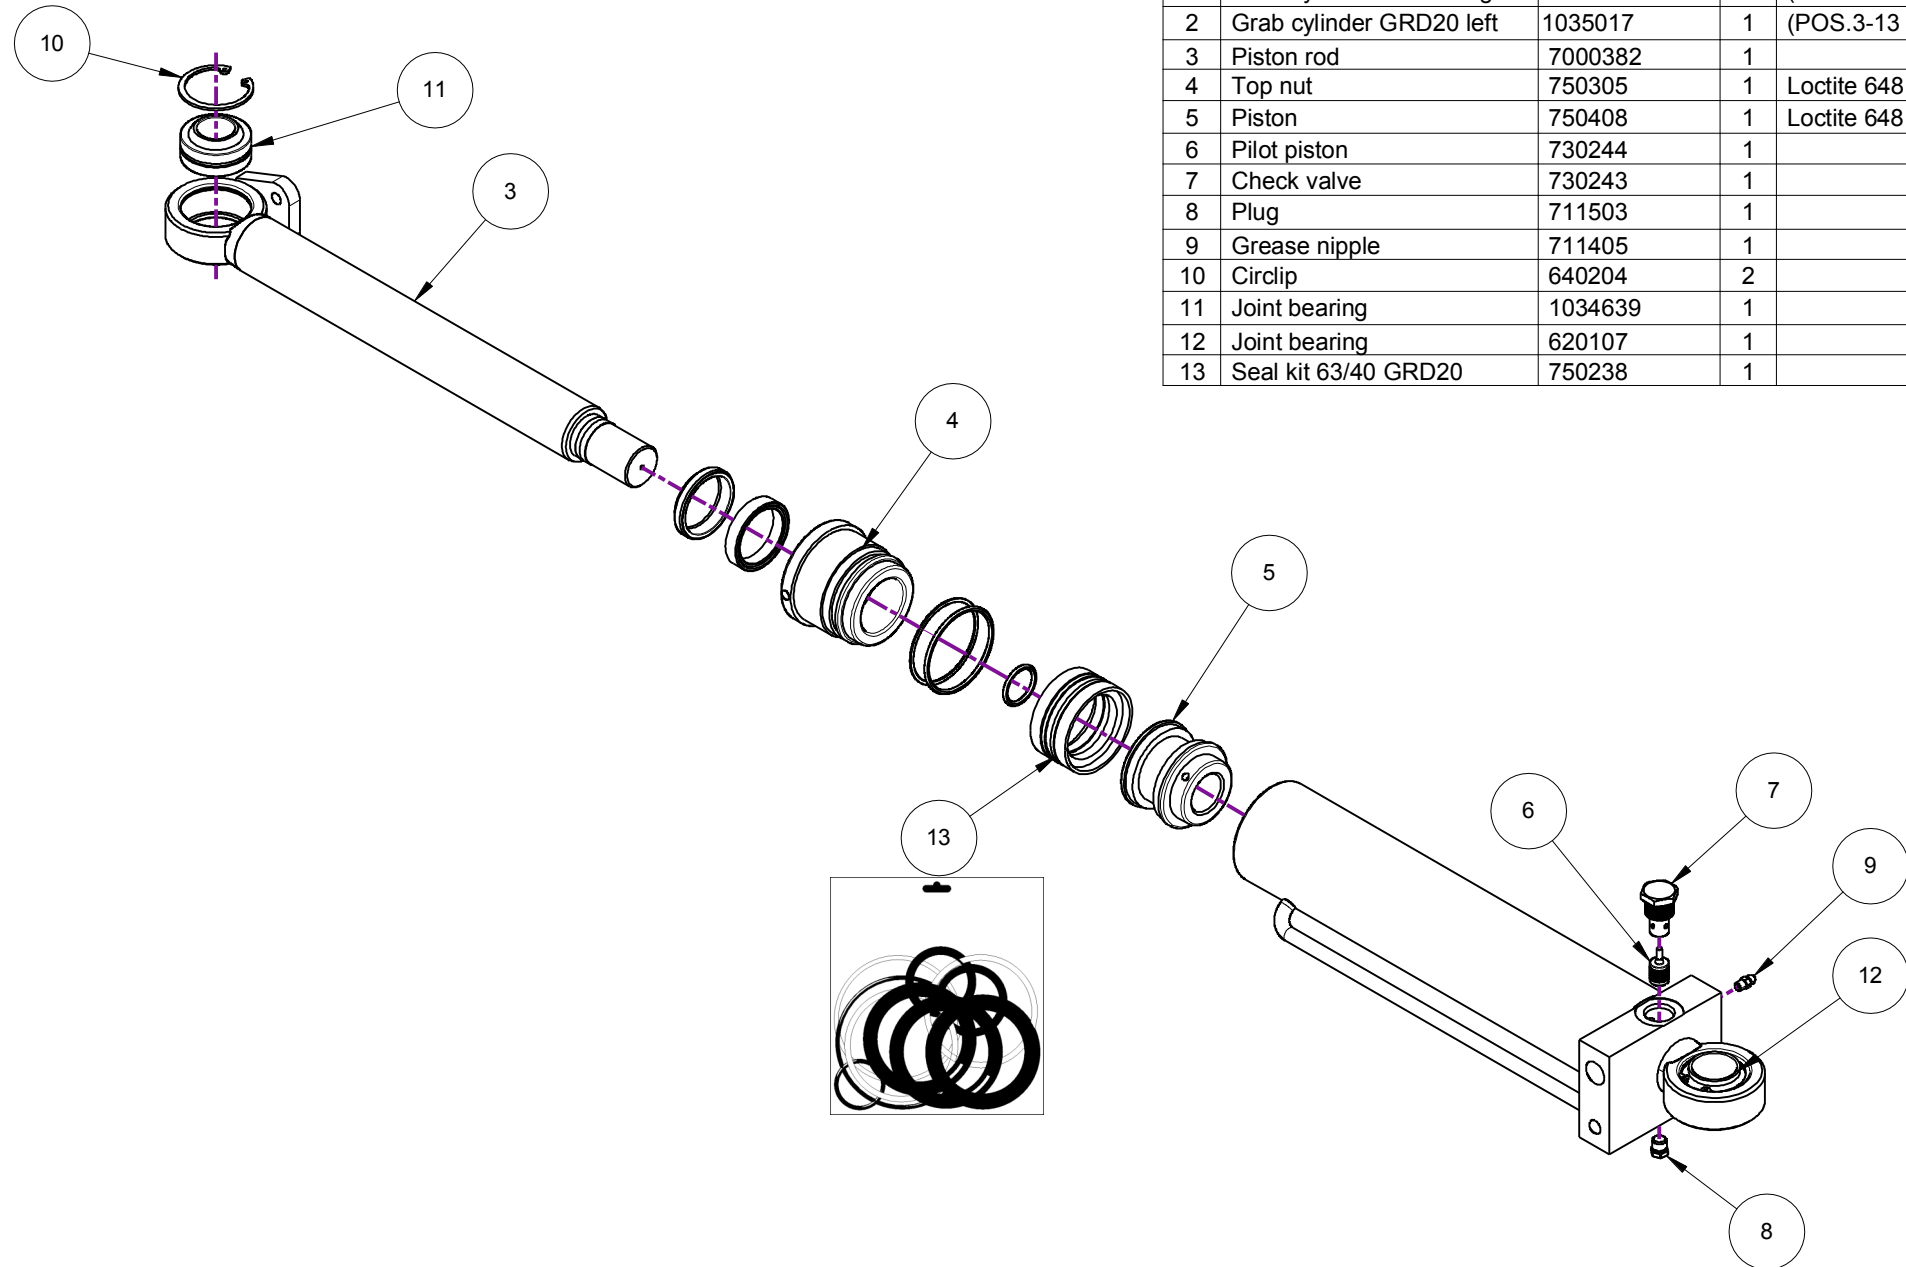

# SPARE PARTS

Drawing No: 1039852-A

# Grab cylinder GRD20

**engcon**<sup>®</sup>

POS	DESCRIPTION	PART	QTY	COMMENTS
1	Grab cylinder GRD20 right	1035018	1	(POS.3-13 included)
2	Grab cylinder GRD20 left	1035017	1	(POS.3-13 included)
3	Piston rod	7000382	1	
4	Top nut	750305	1	Loctite 648
5	Piston	750408	1	Loctite 648
6	Pilot piston	730244	1	
7	Check valve	730243	1	
8	Plug	711503	1	
9	Grease nipple	711405	1	
10	Circlip	640204	2	
11	Joint bearing	1034639	1	
12	Joint bearing	620107	1	
13	Seal kit 63/40 GRD20	750238	1	