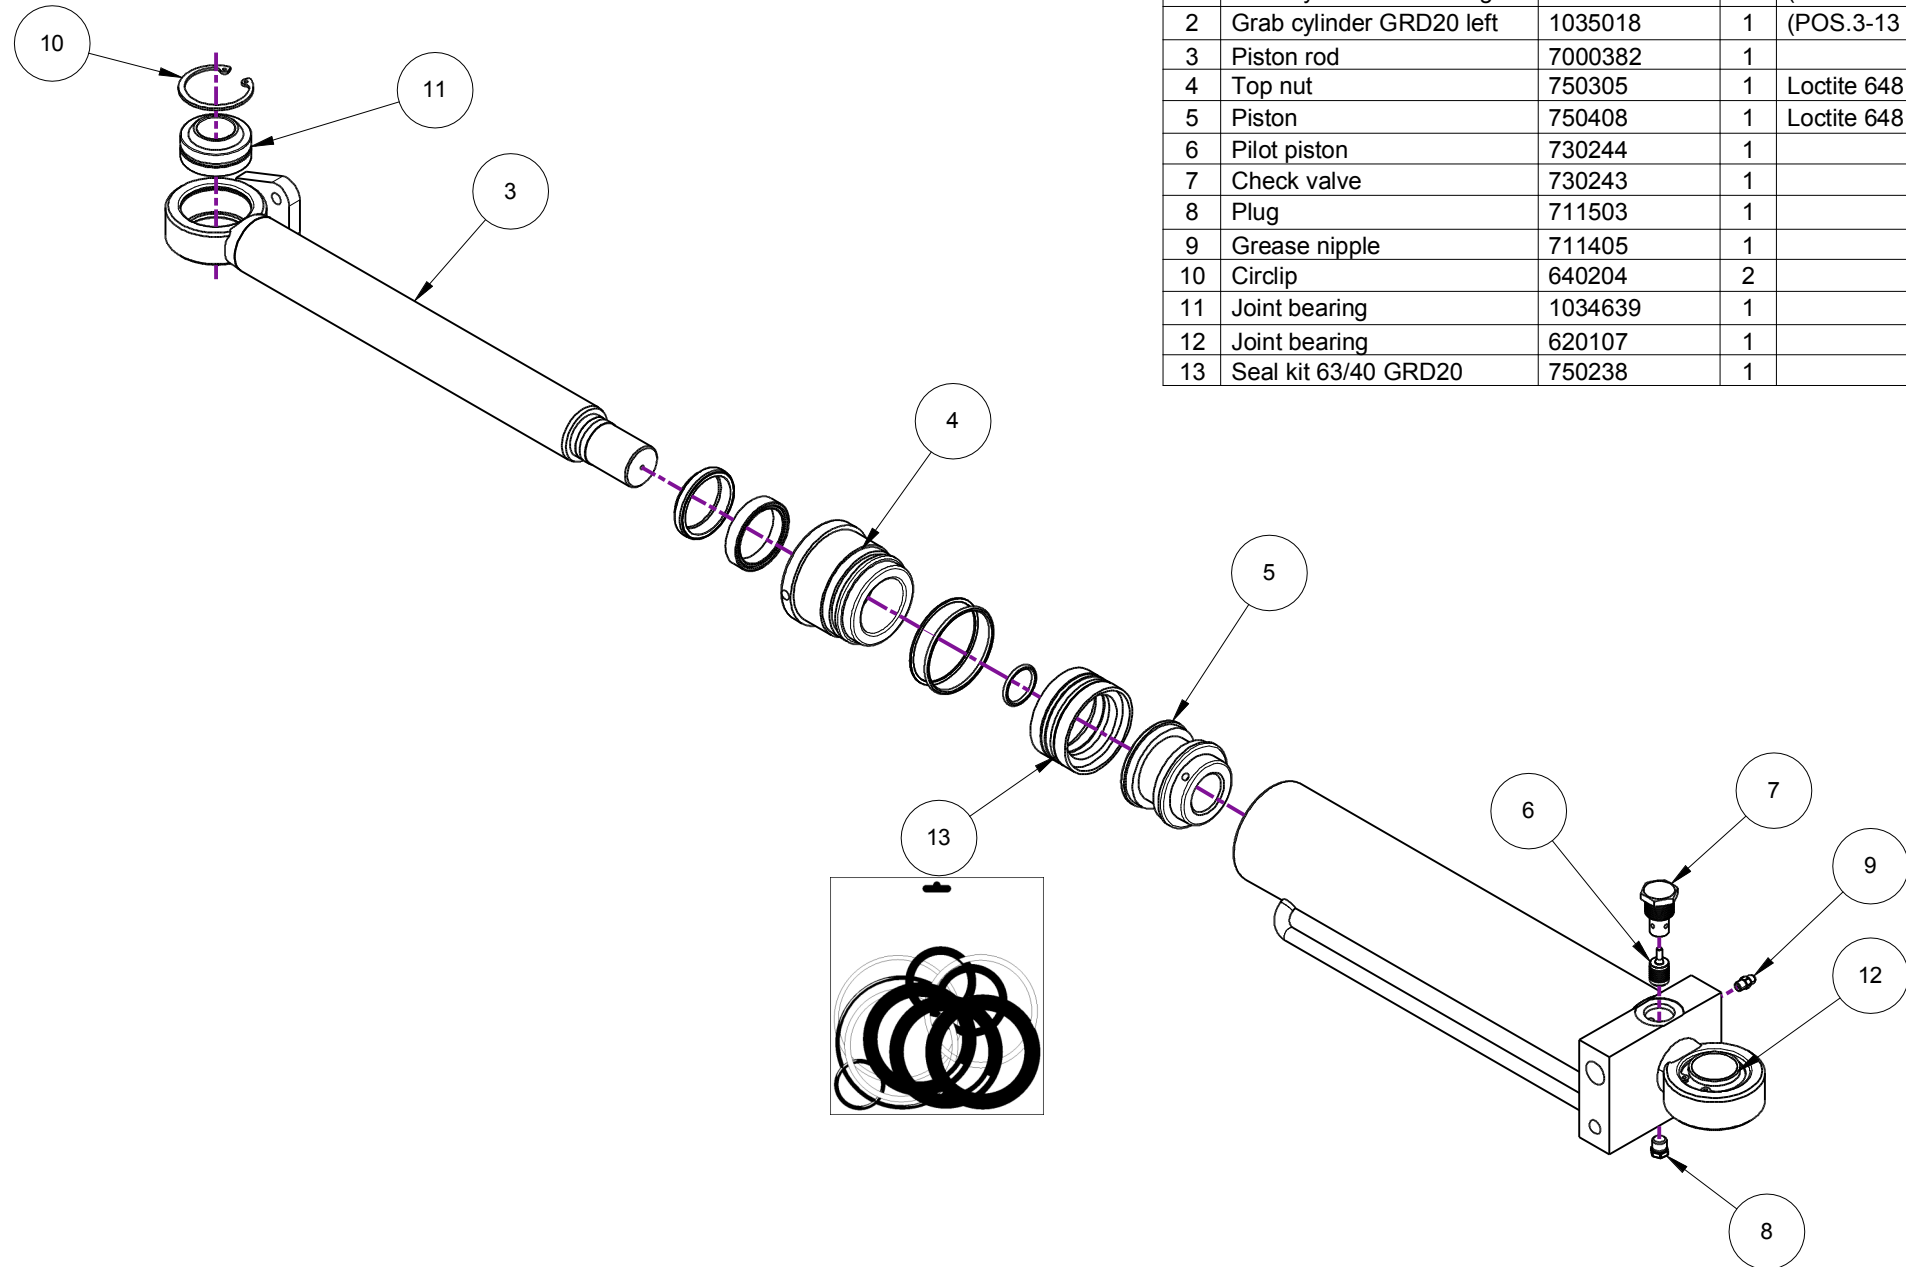

SPARE PARTS

Drawing No: 1039852

Grab cylinder GRD20

engcon[®]

POS	DESCRIPTION	PART	QTY	COMMENTS
1	Grab cylinder GRD20 right	1035017	1	(POS.3-13 included)
2	Grab cylinder GRD20 left	1035018	1	(POS.3-13 included)
3	Piston rod	7000382	1	
4	Top nut	750305	1	Loctite 648
5	Piston	750408	1	Loctite 648
6	Pilot piston	730244	1	
7	Check valve	730243	1	
8	Plug	711503	1	
9	Grease nipple	711405	1	
10	Circlip	640204	2	
11	Joint bearing	1034639	1	
12	Joint bearing	620107	1	
13	Seal kit 63/40 GRD20	750238	1	