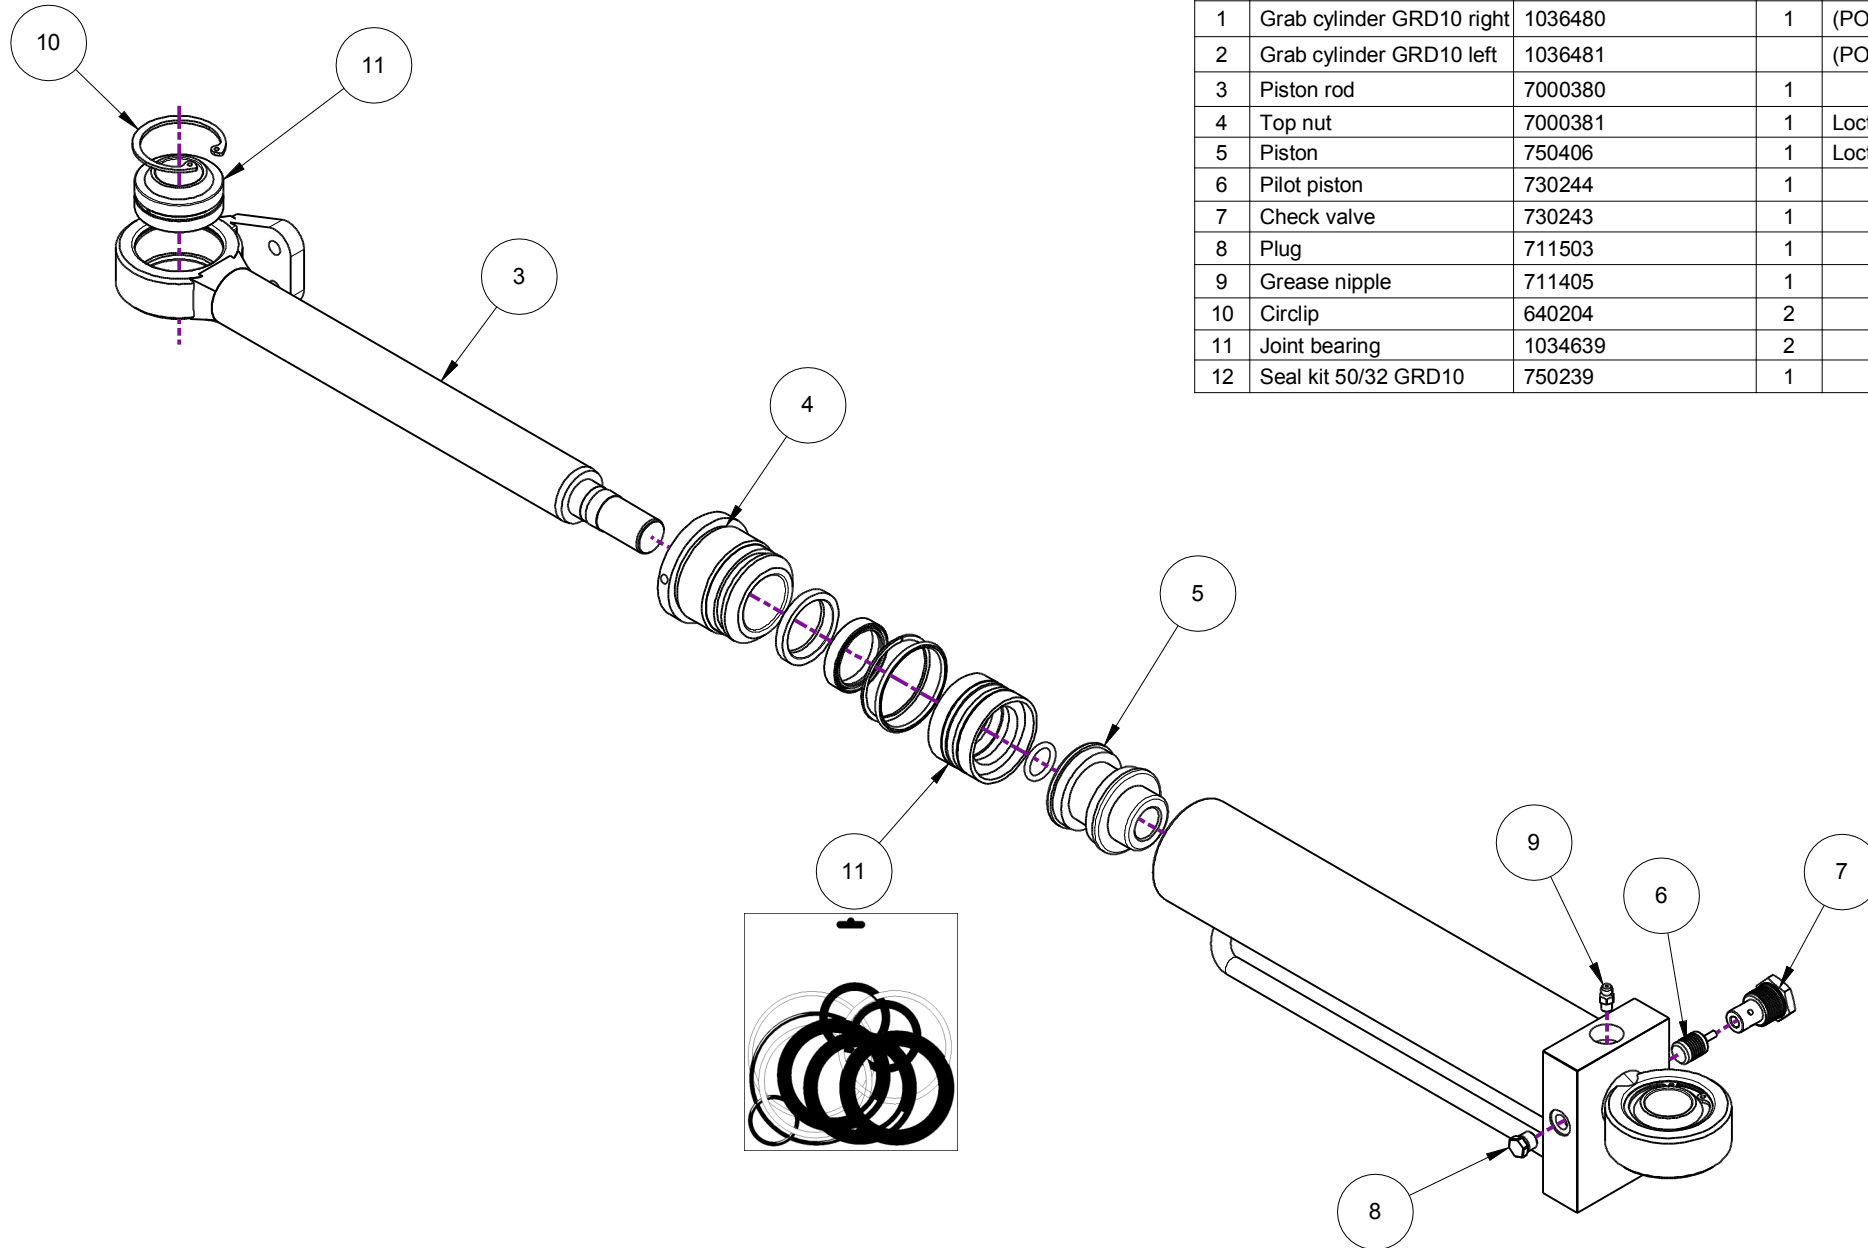

# SPARE PARTS

# Grab cylinder GRD10

Drawing No: 1039851

POS	DESCRIPTION	PART	QTY	COMMENTS
1	Grab cylinder GRD10 right	1036480	1	(POS.3-12 included)
2	Grab cylinder GRD10 left	1036481		(POS.3-12 included)
3	Piston rod	7000380	1	
4	Top nut	7000381	1	Loctite 648
5	Piston	750406	1	Loctite 648
6	Pilot piston	730244	1	
7	Check valve	730243	1	
8	Plug	711503	1	
9	Grease nipple	711405	1	
10	Circlip	640204	2	
11	Joint bearing	1034639	2	
12	Seal kit 50/32 GRD10	750239	1	