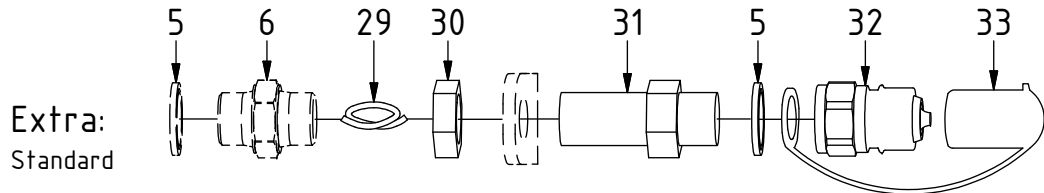

Dashed lines for overview, mounts on other pages/assemblies. indicates instruction. represents hose.

Standard / EC-Oil

POS	DESCRIPTION	PART	QTY	COMMENTS
2	Pipe plug 1/4"	711508	3	
3	Washer GBR06 3/8	710703	2	
4	Plug Din 908 3/8"	7001657	2	
5	Sealing washer 1/2"	710704	4	QTY: 3 for EC-Oil
6	Adapter (1/2")	710108	2	QTY: 3 for EC-Oil
7	Adapter 90° 3/8"	710152	2	
8	Plug 1/4"	711505	4	
9	Washer GBR04 1/4	710702	11	
10	Plug 1/2"	711500	1	QTY: 3 for EC219 Without Extra
11	Adapter 1/4"	710135	2	

POS in order of assembly

Without Extra:

Replaces POS.5-6

EC219 ECHF - QS60 GR20RR/GR20R2

POS in order of assembly

POS	DESCRIPTION	PART	QTY	COMMENTS
5	Sealing washer 1/2"	710704	4	QTY: 3 for EC-Oil
6	Adapter (1/2")	710108	2	QTY: 3 for EC-Oil
7	Adapter 90° 3/8"	710152	2	
9	Washer GBR04 1/4	710702	11	
11	Adapter 1/4"	710135	2	
23	Hose Lock Short	742801	1	
24	Banjobolt 1/4"	710271	2	
25	Hose Lock Long	742802	1	
26	Hose Grab (b)	7000884	1	
27	Hose Grab (a)	742681	1	
29	Hose Extra	743008	2	
30	Bulkhead adapter nut 1/2"	710254	2	
31	Bulkhead adapter 1/2"	710244	2	
32	Quick coupling 1/2"	790115	2	
33	Dust protection	790121	2	