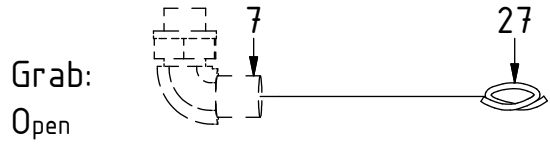

Dashed lines for overview, mounts on other pages/assemblies. indicates instruction. represents hose.

Standard / EC-Oil

POS	DESCRIPTION	PART	QTY	COMMENTS
2	Pipe plug 1/4"	711508	3	
3	Washer GBR06 3/8	710703	2	
4	Plug Din 908 3/8"	7001657	2	
5	Sealing washer 1/2"	710704	4	QTY: 3 for EC-Oil
6	Adapter (1/2")	710108	2	QTY: 3 for EC-Oil
7	Adapter 90° 3/8"	710152	2	
8	Plug 1/4"	711505	4	
9	Washer GBR04 1/4	710702	11	
10	Plug 1/2"	711500	1	QTY: 3 for EC219 Without Extra
11	Adapter 1/4"	710135	2	

POS in order of assembly

Without Extra:

Replaces POS.5-6

EC219 ECHF - QS60 GR20RR/GR20R2

POS in order of assembly

POS	DESCRIPTION	PART	QTY	COMMENTS
5	Sealing washer 1/2"	710704	4	QTY: 3 for EC-Oil
6	Adapter (1/2")	710108	2	QTY: 3 for EC-Oil
7	Adapter 90° 3/8"	710152	2	
9	Washer GBR04 1/4	710702	11	
11	Adapter 1/4"	710135	2	
23	Hose Lock Short	742801	1	
24	Banjobolt 1/4"	710271	2	
25	Hose Lock Long	742802	1	
26	Hose Grab (b)	7000884	1	
27	Hose Grab (a)	742681	1	
29	Hose Extra	743008	2	
30	Bulkhead adapter nut 1/2"	710254	2	
31	Bulkhead adapter 1/2"	710244	2	
32	Quick coupling 1/2"	790115	2	
33	Dust protection	790121	2	