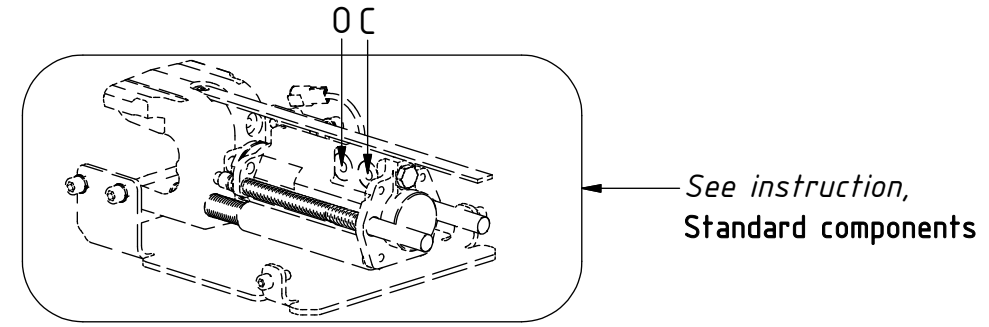

POS in order of assembly

Without Extra:

Replaces POS.5-6

EC219 ECHF - QS60 GR20RR/GR20R2

POS in order of assembly

POS	DESCRIPTION	PART	QTY	COMMENTS
5	Sealing washer 1/2"	710704	4	QTY: 3 for EC-Oil
6	Adapter (1/2")	710108	2	QTY: 3 for EC-Oil
7	Adapter 90° 3/8"	710152	2	
9	Washer GBR04 1/4	710702	11	
11	Adapter 1/4"	710135	2	
23	Hose Lock Short	742801	1	
24	Banjobolt 1/4"	710271	2	
25	Hose Lock Long	742802	1	
26	Hose Grab (b)	7000884	1	
27	Hose Grab (a)	742681	1	
29	Hose Extra	743008	2	
30	Bulkhead adapter nut 1/2"	710254	2	
31	Bulkhead adapter 1/2"	710244	2	
32	Quick coupling 1/2"	790115	2	
33	Dust protection	790121	2	