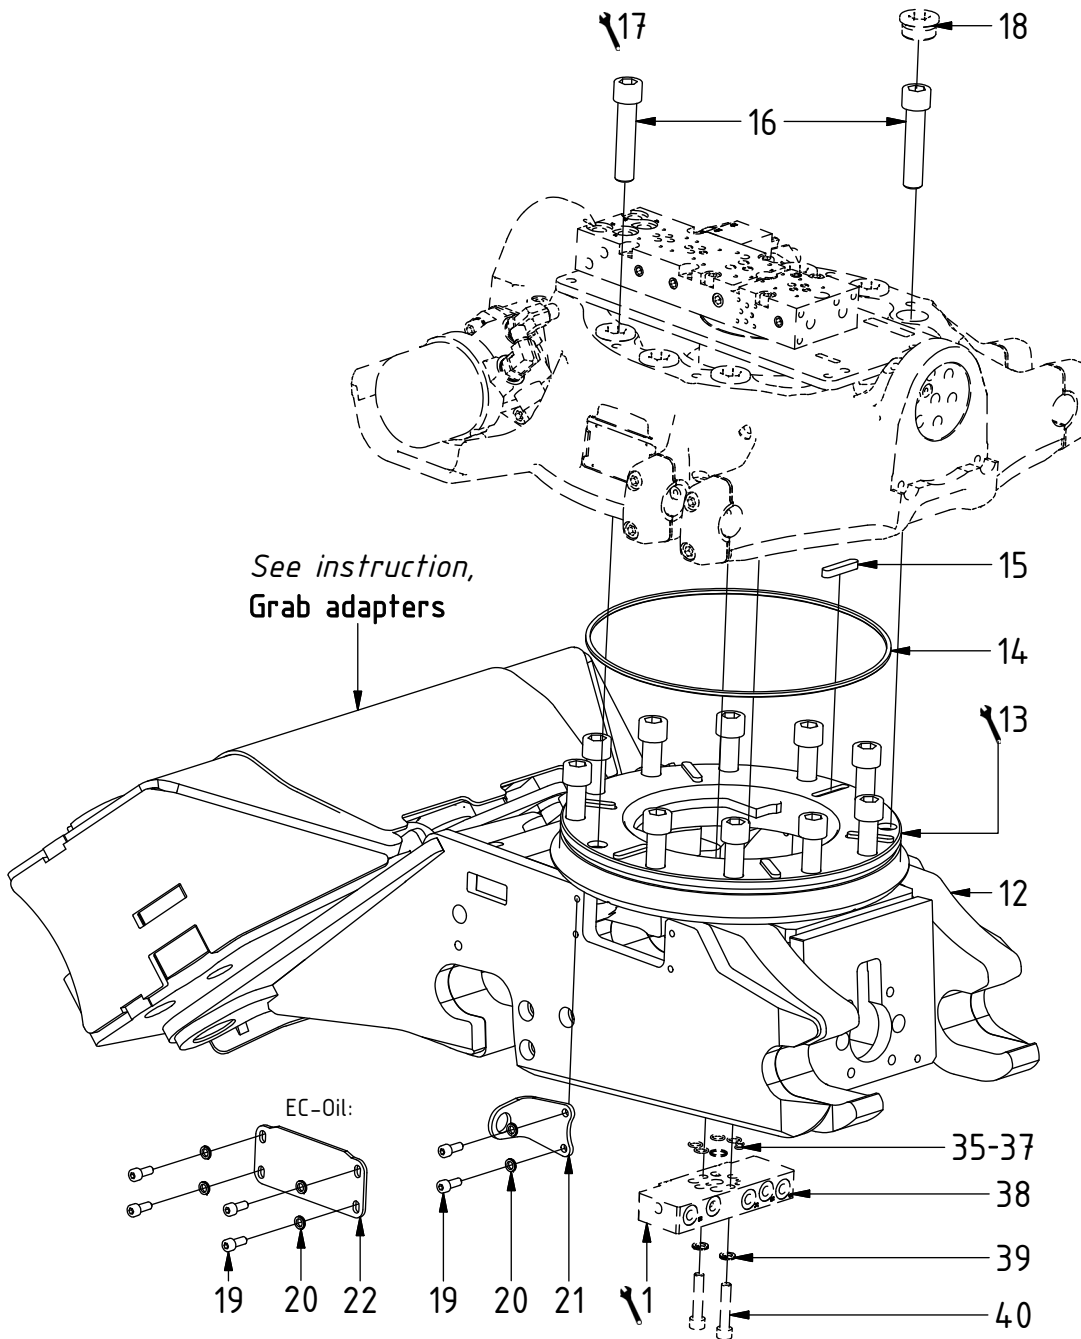

COVERSHEET

Planned document changes:

Briefly:

No planned changes.

Document changes:

Date:	Change:	Rev. after change:
2023-12-04	EC-Oil cover added.	D
2023-03-21	New plug with washer for connection block.	C
2019-09-25	EC-Oil hoses updated. Grab hose (b) added. Photos added.	B
2017-10-03	Photos updated. EC-Oil & coversheet added.	A

EC219 ECHF - QS60 GR20RR/GR20R2

Drawing No: 1038882 /D

POS in order of assembly

POS	DESCRIPTION	PART	QTY	COMMENTS
1	See p.3 connection block config.			
12	Quick hitch QS60 GR20R2 EC219	1041302	1	Replaces 1026618 from 2017-05
13	Grease the ring			
14	O-ring 319,3x5,7	710908	1	
15	Feather Key	650102	6	
16	Screw MC6S 20x90	610556	12	Torque: 64.9Nm
17	Torque tighten rotator frame to hitch. Rotate to access all holes			
18	Pipe plug M36x2	650408	6	Part of rotator frame assembly
19	Screw MC6S M8x20 12.9 ZFSHL	6000157	4	QTY: 8 for EC-Oil
20	Washer NL 8mm	611040	4	QTY: 8 for EC-Oil
21	Holder extra QS60	1025119	2	
22	Cover plate Side-QS45-QS60	1025118	2	For EC-Oil
35	O-ring 12,42x1,78	710973	4	Part of rotator frame assembly
36	O-ring 6,07x1,78	712422	2	Part of rotator frame assembly
37	O-ring 15,6x1,78	710912	1	Part of rotator frame assembly
38	Connection block ECHF	1028391	1	Part of rotator frame assembly
39	Washer NL10	611041	2	Part of rotator frame assembly
40	Screw MC6S 10x50	610457	2	Part of rotator frame assembly

Dashed lines for overview, mounts on other pages/assemblies. indicates instruction. represents hose.

Standard / EC-Oil

POS	DESCRIPTION	PART	QTY	COMMENTS
2	Pipe plug 1/4"	711508	3	
3	Washer GBR06 3/8	710703	2	
4	Plug Din 908 3/8"	7001657	2	
5	Sealing washer 1/2"	710704	4	QTY: 3 for EC-Oil
6	Adapter (1/2")	710108	2	QTY: 3 for EC-Oil
7	Adapter 90° 3/8"	710152	2	
8	Plug 1/4"	711505	4	
9	Washer GBR04 1/4	710702	11	
10	Plug 1/2"	711500	1	QTY: 3 for EC219 Without Extra
11	Adapter 1/4"	710135	2	