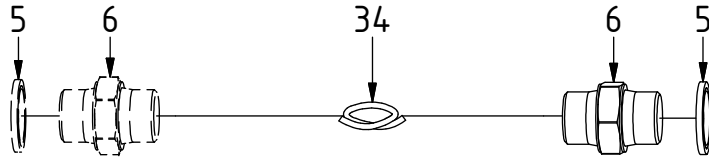

EC-Oil

POS	DESCRIPTION	PART	QTY	COMMENTS
5	Sealing washer 1/2"	710704	4	QTY: 3 for EC-Oil
6	Adapter (1/2")	710108	2	QTY: 3 for EC-Oil
34	Hose Extra (EC-Oil)	7000013	2	

Extra A/B:
EC-Oil

A/B