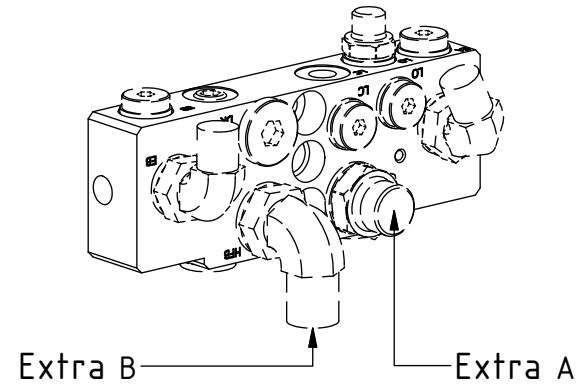

See instruction,
EC-Oil components