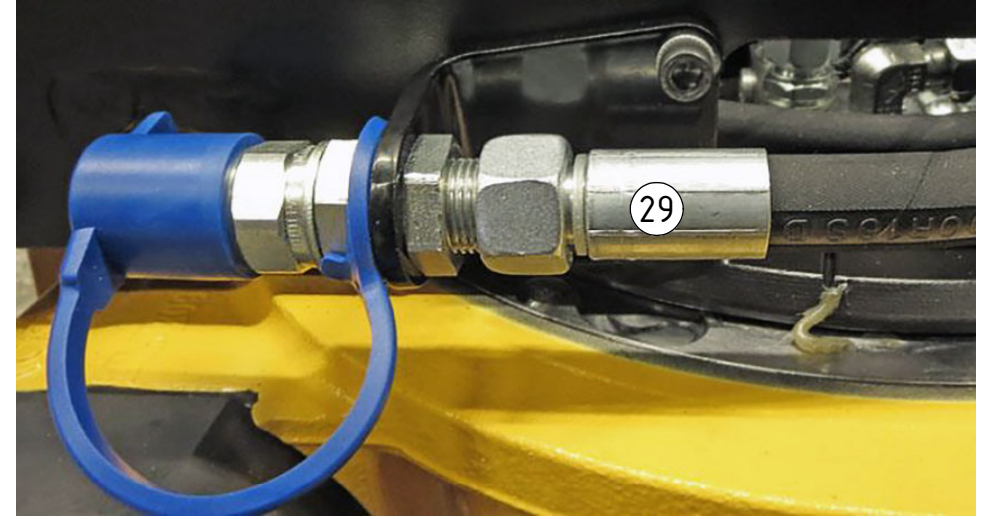

Standard

POS	DESCRIPTION	PART	QTY	COMMENTS
23	Hose Lock Short	742801	1	
25	Hose Lock Long	742802	1	
26	Hose Grab (b)	7000884	1	
27	Hose Grab (a)	742681	1	
28	Hose protection	540194	1	Cut to length: approx. 100mm
29	Hose Extra	743008	2	

POS in order of assembly