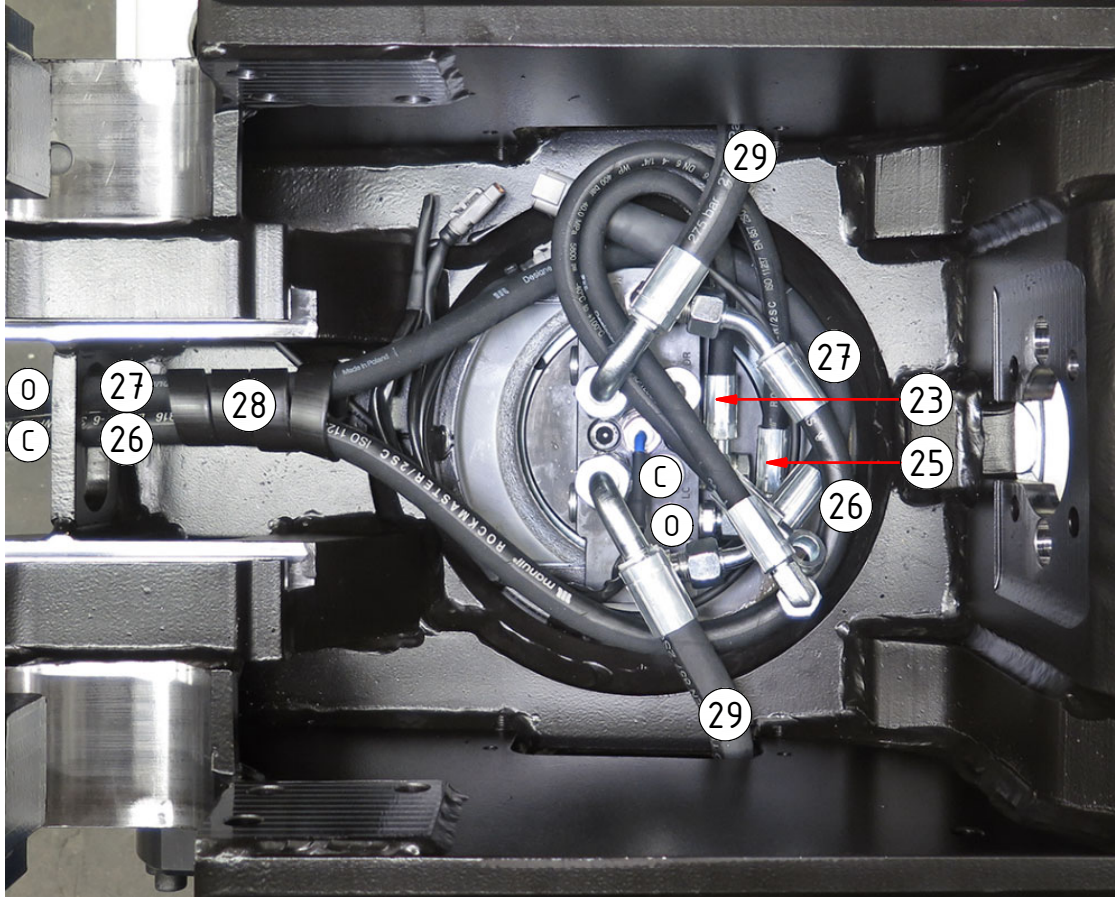

EC219 ECHF - QS60 GR20RR/GR20R2

Drawing No: 1038882 /D

POS in order of assembly

POS	DESCRIPTION	PART	QTY	COMMENTS
1	See p.3 connection block config.			
12	Quick hitch QS60 GR20R2 EC219	1041302	1	Replaces 1026618 from 2017-05
13	Grease the ring			
14	O-ring 319,3x5,7	710908	1	
15	Feather Key	650102	6	
16	Screw MC6S 20x90	610556	12	Torque: 64.9Nm
17	Torque tighten rotator frame to hitch. Rotate to access all holes			
18	Pipe plug M36x2	650408	6	Part of rotator frame assembly
19	Screw MC6S M8x20 12.9 ZFSHL	6000157	4	QTY: 8 for EC-Oil
20	Washer NL 8mm	611040	4	QTY: 8 for EC-Oil
21	Holder extra QS60	1025119	2	
22	Cover plate Side-QS45-QS60	1025118	2	For EC-Oil
35	O-ring 12,42x1,78	710973	4	Part of rotator frame assembly
36	O-ring 6,07x1,78	712422	2	Part of rotator frame assembly
37	O-ring 15,6x1,78	710912	1	Part of rotator frame assembly
38	Connection block ECHF	1028391	1	Part of rotator frame assembly
39	Washer NL10	611041	2	Part of rotator frame assembly
40	Screw MC6S 10x50	610457	2	Part of rotator frame assembly

Dashed lines for overview, mounts on other pages/assemblies. indicates instruction. represents hose.

Standard / EC-Oil

POS	DESCRIPTION	PART	QTY	COMMENTS
2	Pipe plug 1/4"	711508	3	
3	Washer GBR06 3/8	710703	2	
4	Plug Din 908 3/8"	7001657	2	
5	Sealing washer 1/2"	710704	4	QTY: 3 for EC-Oil
6	Adapter (1/2")	710108	2	QTY: 3 for EC-Oil
7	Adapter 90° 3/8"	710152	2	
8	Plug 1/4"	711505	4	
9	Washer GBR04 1/4	710702	11	
10	Plug 1/2"	711500	1	QTY: 3 for EC219 Without Extra
11	Adapter 1/4"	710135	2	

POS in order of assembly

EC-Oil

POS	DESCRIPTION	PART	QTY	COMMENTS
23	Hose Lock Short	742801	1	
25	Hose Lock Long	742802	1	
26	Hose Grab (b)	7000884	1	
27	Hose Grab (a)	742681	1	
28	Hose protection	540194	1	Cut to length: approx. 100mm
34	Hose Extra (EC-Oil)	7000013	2	
41	Cable tie 7,8x360	1021587	1	
42	Cable tie 4,8x360	1021586	2	