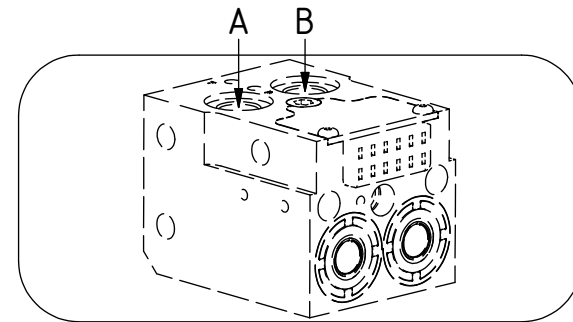

See instruction,
EC-Oil components