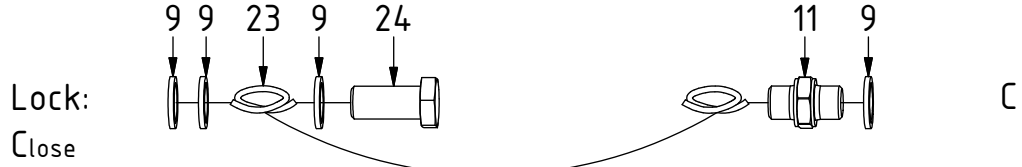

POS in order of assembly

Without Extra:

Replaces POS.5-6

EC219 ECHF - QS60 GR20RR/GR20R2

POS in order of assembly

POS	DESCRIPTION	PART	QTY	COMMENTS
5	Sealing washer 1/2"	710704	4	QTY: 3 for EC-Oil
6	Adapter (1/2")	710108	2	QTY: 3 for EC-Oil
7	Adapter 90° 3/8"	710152	2	
9	Washer GBR04 1/4	710702	11	
11	Adapter 1/4"	710135	2	
23	Hose Lock Short	742801	1	
24	Banjobolt 1/4"	710271	2	
25	Hose Lock Long	742802	1	
26	Hose Grab (b)	7000884	1	
27	Hose Grab (a)	742681	1	
29	Hose Extra	743008	2	
30	Bulkhead adapter nut 1/2"	710254	2	
31	Bulkhead adapter 1/2"	710244	2	
32	Quick coupling 1/2"	790115	2	
33	Dust protection	790121	2	