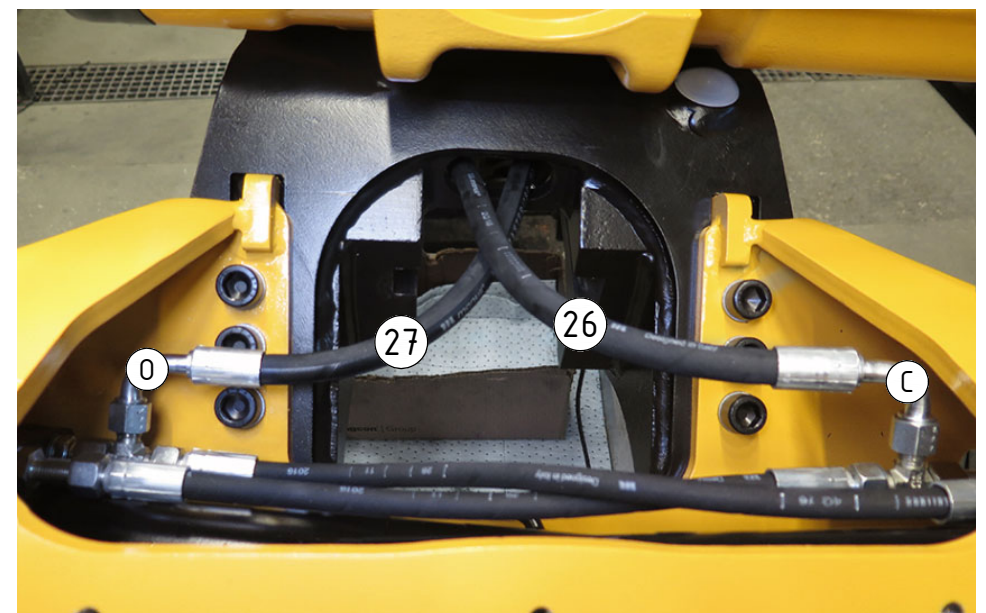

Standard

POS	DESCRIPTION	PART	QTY	COMMENTS
23	Hose Lock Short	742801	1	
25	Hose Lock Long	742802	1	
26	Hose Grab (b)	7000884	1	
27	Hose Grab (a)	742681	1	
28	Hose protection	540194	1	Cut to length: approx. 100mm
29	Hose Extra	743008	2	

POS in order of assembly