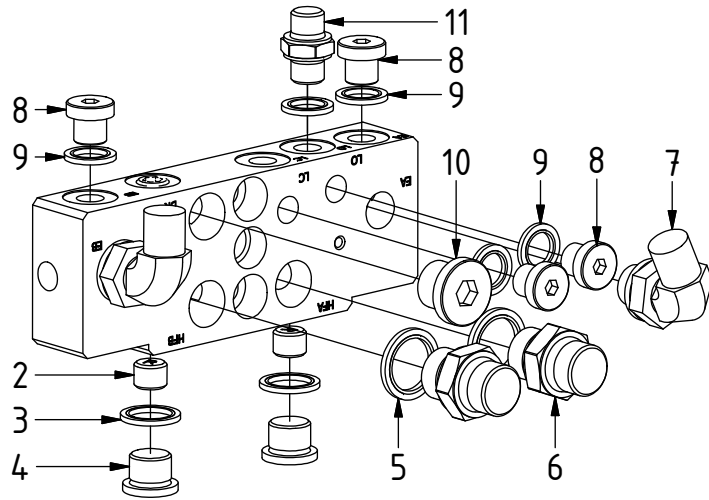

Standard / EC-Oil

POS	DESCRIPTION	PART	QTY	COMMENTS
2	Pipe plug 1/4"	711508	3	
3	Washer GBR06 3/8	710703	2	
4	Plug Din 908 3/8"	7001657	2	
5	Sealing washer 1/2"	710704	4	QTY: 3 for EC-Oil
6	Adapter (1/2")	710108	2	QTY: 3 for EC-Oil
7	Adapter 90° 3/8"	710152	2	
8	Plug 1/4"	711505	4	
9	Washer GBR04 1/4	710702	11	
10	Plug 1/2"	711500	1	QTY: 3 for EC219 Without Extra
11	Adapter 1/4"	710135	2	

POS in order of assembly

Without Extra:

Replaces POS.5-6