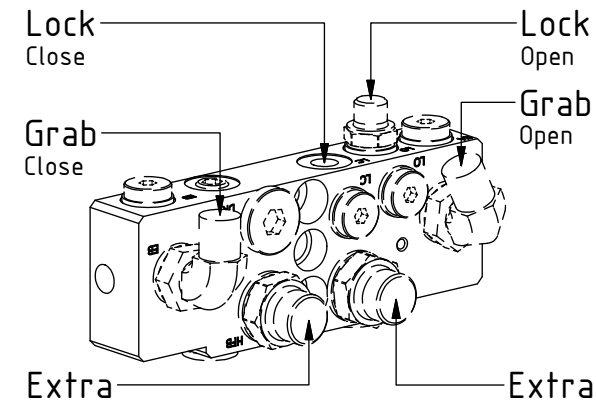

Dashed lines for overview, mounts on other pages/assemblies. indicates instruction. represents hose.

Standard / EC-Oil

POS	DESCRIPTION	PART	QTY	COMMENTS
2	Pipe plug 1/4"	711508	3	
3	Washer GBR06 3/8	710703	2	
4	Plug Din 908 3/8"	7001657	2	
5	Sealing washer 1/2"	710704	4	QTY: 3 for EC-Oil
6	Adapter (1/2")	710108	2	QTY: 3 for EC-Oil
7	Adapter 90° 3/8"	710152	2	
8	Plug 1/4"	711505	4	
9	Washer GBR04 1/4	710702	11	
10	Plug 1/2"	711500	1	QTY: 3 for EC219 Without Extra
11	Adapter 1/4"	710135	2	

POS in order of assembly

Without Extra:

Replaces POS.5-6

EC219 ECHF - QS60 GR20RR/GR20R2

POS in order of assembly

POS	DESCRIPTION	PART	QTY	COMMENTS
5	Sealing washer 1/2"	710704	4	QTY: 3 for EC-Oil
6	Adapter (1/2")	710108	2	QTY: 3 for EC-Oil
7	Adapter 90° 3/8"	710152	2	
9	Washer GBR04 1/4	710702	11	
11	Adapter 1/4"	710135	2	
23	Hose Lock Short	742801	1	
24	Banjobolt 1/4"	710271	2	
25	Hose Lock Long	742802	1	
26	Hose Grab (b)	7000884	1	
27	Hose Grab (a)	742681	1	
29	Hose Extra	743008	2	
30	Bulkhead adapter nut 1/2"	710254	2	
31	Bulkhead adapter 1/2"	710244	2	
32	Quick coupling 1/2"	790115	2	
33	Dust protection	790121	2	