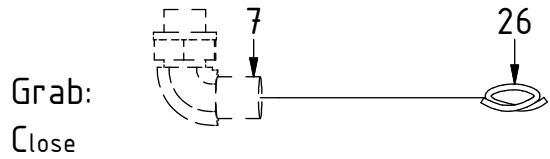

Dashed lines for overview, mounts on other pages/assemblies. indicates instruction. represents hose.

Standard / EC-Oil

POS	DESCRIPTION	PART	QTY	COMMENTS
2	Pipe plug 1/4"	711508	3	
3	Washer GBR06 3/8	710703	2	
4	Plug Din 908 3/8"	7001657	2	
5	Sealing washer 1/2"	710704	4	QTY: 3 for EC-Oil
6	Adapter (1/2")	710108	2	QTY: 3 for EC-Oil
7	Adapter 90° 3/8"	710152	2	
8	Plug 1/4"	711505	4	
9	Washer GBR04 1/4	710702	11	
10	Plug 1/2"	711500	1	QTY: 3 for EC219 Without Extra
11	Adapter 1/4"	710135	2	

POS in order of assembly

Without Extra:

Replaces POS.5-6

EC219 ECHF - QS60 GR20RR/GR20R2

POS in order of assembly

POS	DESCRIPTION	PART	QTY	COMMENTS
5	Sealing washer 1/2"	710704	4	QTY: 3 for EC-Oil
6	Adapter (1/2")	710108	2	QTY: 3 for EC-Oil
7	Adapter 90° 3/8"	710152	2	
9	Washer GBR04 1/4	710702	11	
11	Adapter 1/4"	710135	2	
23	Hose Lock Short	742801	1	
24	Banjobolt 1/4"	710271	2	
25	Hose Lock Long	742802	1	
26	Hose Grab (b)	7000884	1	
27	Hose Grab (a)	742681	1	
29	Hose Extra	743008	2	
30	Bulkhead adapter nut 1/2"	710254	2	
31	Bulkhead adapter 1/2"	710244	2	
32	Quick coupling 1/2"	790115	2	
33	Dust protection	790121	2	