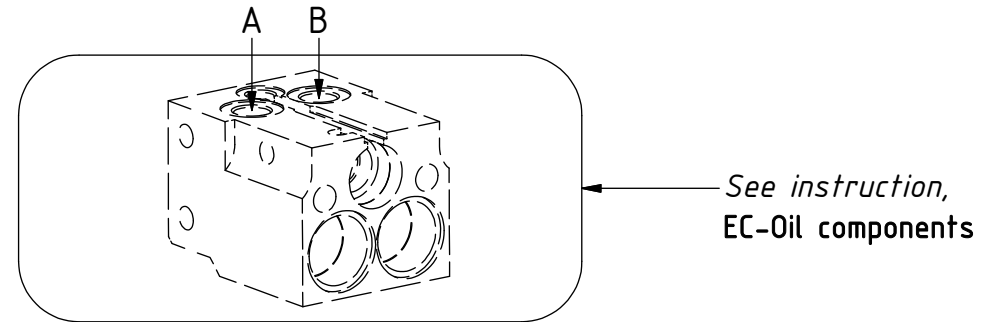

EC214 ECHF - QS60 GR20RR/GR20R2

EC-Oil

POS	DESCRIPTION	PART	QTY	COMMENTS
9	Sealing washer 1/2"	710704	4	QTY: 3 for EC-Oil
10	Adapter 136-08-08 (1/2")	710108	2	QTY: 3 for EC-Oil
12	Adapter 90° 1/2"	710156	1	
34	Hose Extra EC-Oil	742350	2