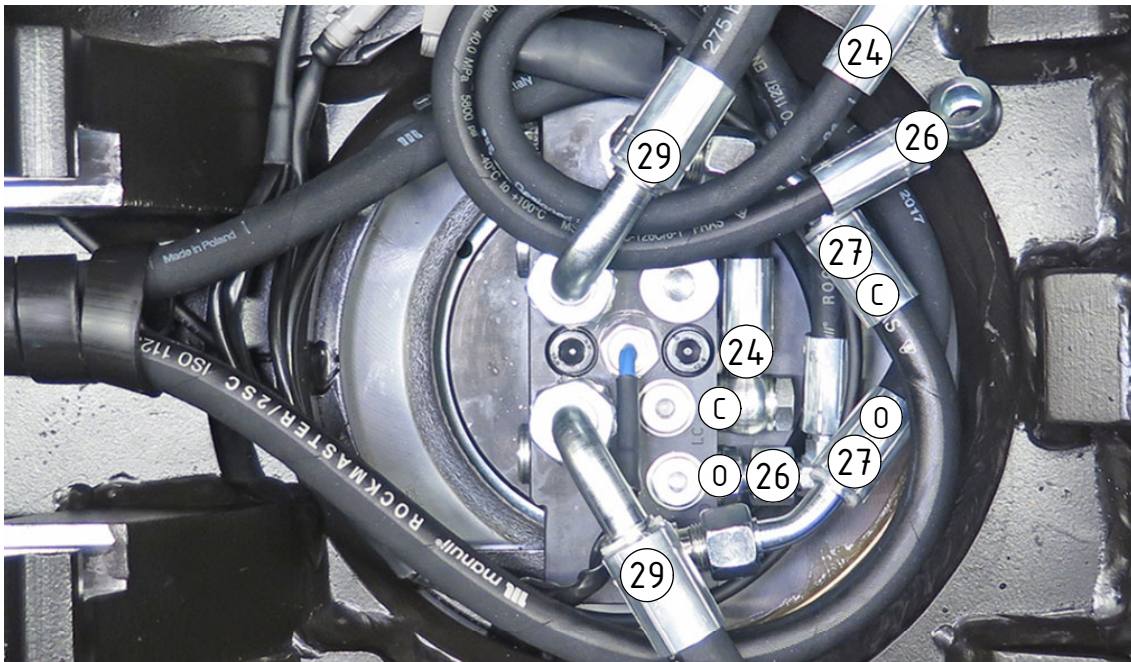

Dashed lines for overview, mounts on other pages/assemblies. indicates instruction. represents hose.

POS in order of assembly