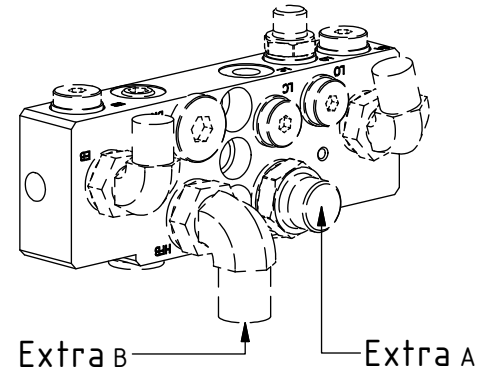

EC214 ECHF - QS60 GR20RR/GR20R2

EC-Oil

POS	DESCRIPTION	PART	QTY	COMMENTS
9	Sealing washer 1/2"	710704	4	QTY: 3 for EC-Oil
10	Adapter 136-08-08 (1/2")	710108	2	QTY: 3 for EC-Oil
12	Adapter 90° 1/2"	710156	1	
34	Hose Extra EC-Oil	742350	2