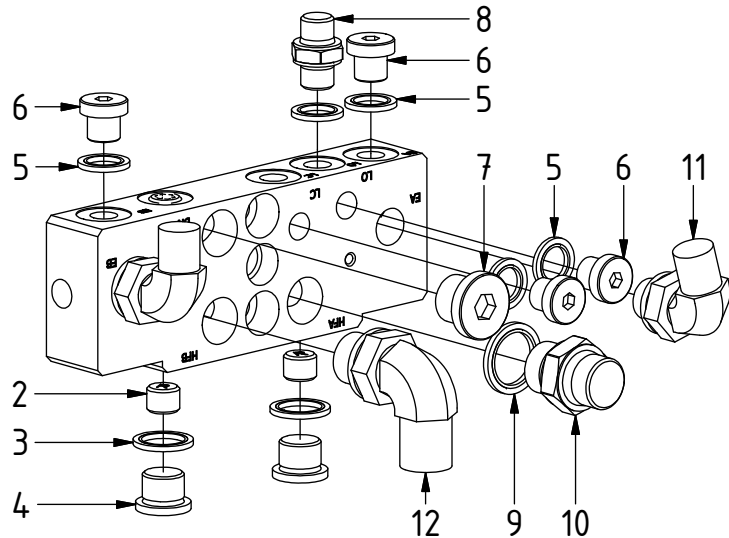

EC214 ECHF - QS60 GR20RR/GR20R2

Standard

Without
Extra:
↓
7
Replaces
POS.9-10

POS	DESCRIPTION	PART	QTY	COMMENTS
2	Pipe plug 1/4"	711508	2	Loctite 5400
3	Washer GBR06 3/8"	710703	2	QTY: 4 for EC-Oil
4	Plug Din 908 3/8"	7001657	2	
5	Washer GBR04 1/4"	710702	11	
6	Plug 1/4"	711505	4	
7	Plug 1/2"	711500	1	QTY: 3 for EC214 Without Extra
8	Adapter 1/4"	710135	2	
9	Sealing washer 1/2"	710704	4	QTY: 3 for EC-Oil
10	Adapter 136-08-08 (1/2")	710108	2	QTY: 3 for EC-Oil
11	Adapter 90° 3/8"	710152	2	
12	Adapter 90° 1/2"	710156	1	

EC-Oil