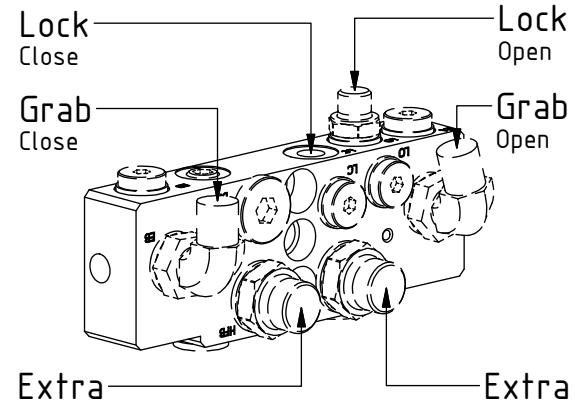

EC214 ECHF - QS60 GR20RR/GR20R2

POS	DESCRIPTION	PART	QTY	COMMENTS
5	Washer GBR04 1/4"	710702	11	
8	Adapter 1/4"	710135	2	
9	Sealing washer 1/2"	710704	4	QTY: 3 for EC-Oil
10	Adapter 136-08-08 (1/2")	710108	2	QTY: 3 for EC-Oil
11	Adapter 90° 3/8"	710152	2	
24	Hose Lock Short	742801	1	
25	Banjobolt 1/4"	710271	2	
26	Hose Lock Long	742802	1	
27	Hose Grab	742681	2	
29	Hose Extra	743008	2	
30	Bulkhead adapter nut 1/2"	710254	2	
31	Bulkhead adapter 1/2"	710244	2	
32	Quick coupling 1/2"	790115	2	
33	Dust Protection	790121	2	

See instruction, Standard components