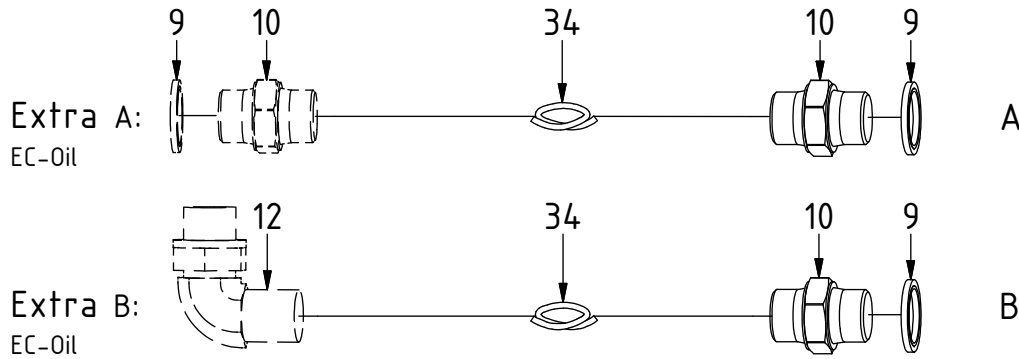

EC214 ECHF - QS60 GR20RR/GR20R2

EC-Oil

POS	DESCRIPTION	PART	QTY	COMMENTS
9	Sealing washer 1/2"	710704	4	QTY: 3 for EC-Oil
10	Adapter 136-08-08 (1/2")	710108	2	QTY: 3 for EC-Oil
12	Adapter 90° 1/2"	710156	1	
34	Hose Extra EC-Oil	742350	2