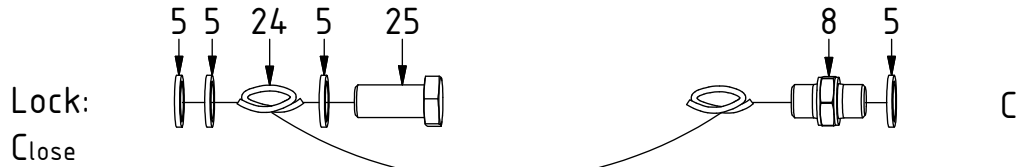

EC214 ECHF - QS60 GR20RR/GR20R2

POS	DESCRIPTION	PART	QTY	COMMENTS
5	Washer GBR04 1/4"	710702	11	
8	Adapter 1/4"	710135	2	
9	Sealing washer 1/2"	710704	4	QTY: 3 for EC-Oil
10	Adapter 136-08-08 (1/2")	710108	2	QTY: 3 for EC-Oil
11	Adapter 90° 3/8"	710152	2	
24	Hose Lock Short	742801	1	
25	Banjobolt 1/4"	710271	2	
26	Hose Lock Long	742802	1	
27	Hose Grab	742681	2	
29	Hose Extra	743008	2	
30	Bulkhead adapter nut 1/2"	710254	2	
31	Bulkhead adapter 1/2"	710244	2	
32	Quick coupling 1/2"	790115	2	
33	Dust Protection	790121	2	

See instruction, Standard components