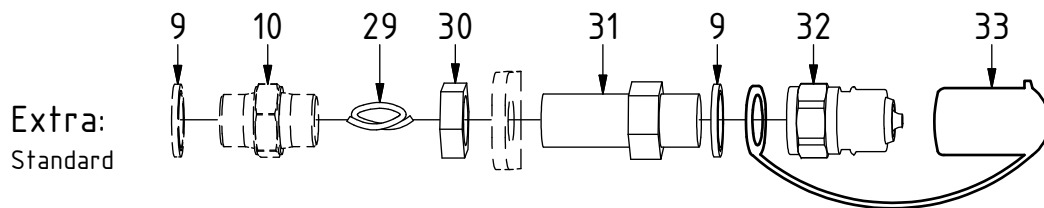

EC214 ECHF - QS60 GR20RR/GR20R2

POS	DESCRIPTION	PART	QTY	COMMENTS
5	Washer GBR04 1/4"	710702	11	
8	Adapter 1/4"	710135	2	
9	Sealing washer 1/2"	710704	4	QTY: 3 for EC-Oil
10	Adapter 136-08-08 (1/2")	710108	2	QTY: 3 for EC-Oil
11	Adapter 90° 3/8"	710152	2	
24	Hose Lock Short	742801	1	
25	Banjobolt 1/4"	710271	2	
26	Hose Lock Long	742802	1	
27	Hose Grab	742681	2	
29	Hose Extra	743008	2	
30	Bulkhead adapter nut 1/2"	710254	2	
31	Bulkhead adapter 1/2"	710244	2	
32	Quick coupling 1/2"	790115	2	
33	Dust Protection	790121	2	

See instruction, Standard components