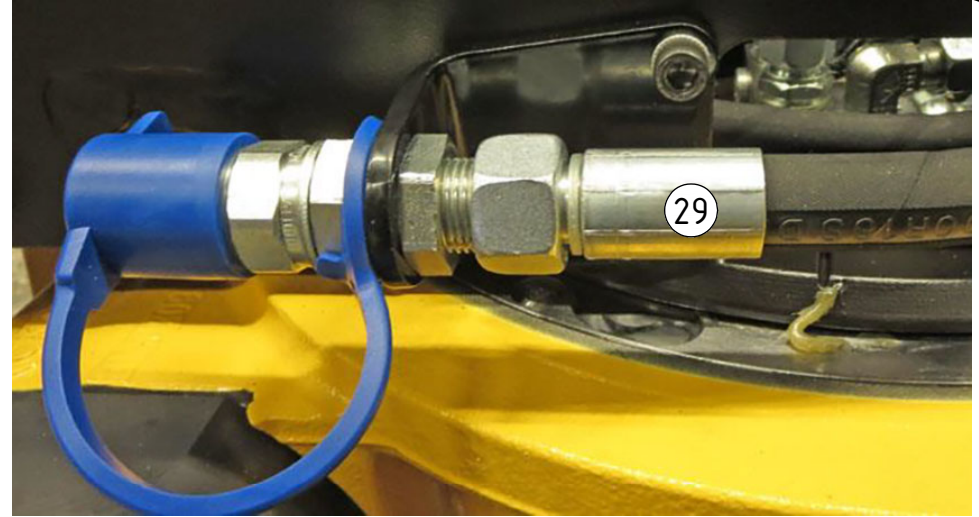

EC214 ECHF - QS60 GR20RR/GR20R2

Drawing No: 1038637 /C

Standard

POS	DESCRIPTION	PART	QTY	COMMENTS
24	Hose Lock Short	742801	1	
26	Hose Lock Long	742802	1	
27	Hose Grab	742681	2	
28	Hose protection	540194	1	Cut to length: approx. 100mm
29	Hose Extra	743008	2	

Dashed lines for overview, mounts on other pages/assemblies. indicates instruction. represents hose.

POS in order of assembly