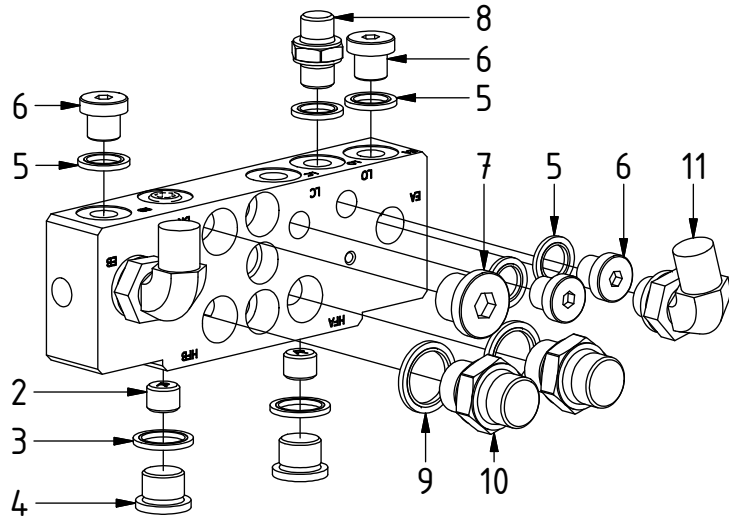

# EC214 ECHF - QS60 GR20RR/GR20R2

POS	DESCRIPTION	PART	QTY	COMMENTS
1	See p.3 connection block config.			
13	Quick hitch QS60 GR20R2 EC214	1043015	1	Replaces 1030799 from 2017-05
14	Grease the ring			
15	O-ring 249,3x5,7	712424	1	
16	Feather Key	650102	6	
17	Screw MC6S 16x90 12.9 ZFSL	6000151	12	Torque: 333Nm
18	Torque tighten rotator frame to hitch. Rotate to access all holes			
19	Pipe plug M30x1,5	650410	6	Part of rotator frame assembly
20	Holder extra QS60	1025119	2	
21	Cover plate Side-QS45-QS60	1025118	2	For EC-Oil
22	Washer NL 8mm	611040	4	QTY: 8 for EC-Oil
23	Screw MC6S M8x20 12.9 ZFSL	6000157	4	QTY: 8 for EC-Oil
35	O-ring 6,07x1,78	712422	2	Part of rotator frame assembly
36	O-ring 12,42x1,78	710973	4	Part of rotator frame assembly
37	O-ring 15,6x1,78	710912	1	Part of rotator frame assembly
38	Connection block ECHF	1028391	1	Part of rotator frame assembly
39	Washer NL10	611041	2	Part of rotator frame assembly
40	Screw MC6S M10x50 12.9 ZFSL	611515	2	Part of rotator frame assembly

## Standard

Without  
Extra:  
↓  
7  
Replaces  
POS.9-10

POS	DESCRIPTION	PART	QTY	COMMENTS
2	Pipe plug 1/4"	711508	2	Loctite 5400
3	Washer GBR06 3/8"	710703	2	QTY: 4 for EC-Oil
4	Plug Din 908 3/8"	7001657	2	
5	Washer GBR04 1/4"	710702	11	
6	Plug 1/4"	711505	4	
7	Plug 1/2"	711500	1	QTY: 3 for EC214 Without Extra
8	Adapter 1/4"	710135	2	
9	Sealing washer 1/2"	710704	4	QTY: 3 for EC-Oil
10	Adapter 136-08-08 (1/2")	710108	2	QTY: 3 for EC-Oil
11	Adapter 90° 3/8"	710152	2	
12	Adapter 90° 1/2"	710156	1	