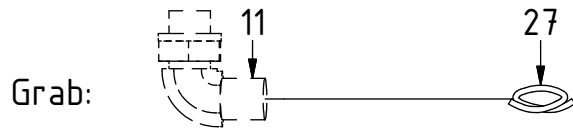

EC214 ECHF - QS60 GR20RR/GR20R2

POS	DESCRIPTION	PART	QTY	COMMENTS
5	Washer GBR04 1/4"	710702	11	
8	Adapter 1/4"	710135	2	
9	Sealing washer 1/2"	710704	4	QTY: 3 for EC-Oil
10	Adapter 136-08-08 (1/2")	710108	2	QTY: 3 for EC-Oil
11	Adapter 90° 3/8"	710152	2	
24	Hose Lock Short	742801	1	
25	Banjobolt 1/4"	710271	2	
26	Hose Lock Long	742802	1	
27	Hose Grab	742681	2	
29	Hose Extra	743008	2	
30	Bulkhead adapter nut 1/2"	710254	2	
31	Bulkhead adapter 1/2"	710244	2	
32	Quick coupling 1/2"	790115	2	
33	Dust Protection	790121	2	

See instruction, Standard components