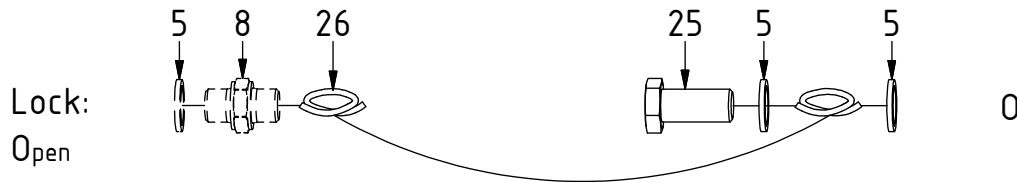

EC214 ECHF - QS60 GR20RR/GR20R2

POS	DESCRIPTION	PART	QTY	COMMENTS
5	Washer GBR04 1/4"	710702	11	
8	Adapter 1/4"	710135	2	
9	Sealing washer 1/2"	710704	4	QTY: 3 for EC-Oil
10	Adapter 136-08-08 (1/2")	710108	2	QTY: 3 for EC-Oil
11	Adapter 90° 3/8"	710152	2	
24	Hose Lock Short	742801	1	
25	Banjobolt 1/4"	710271	2	
26	Hose Lock Long	742802	1	
27	Hose Grab	742681	2	
29	Hose Extra	743008	2	
30	Bulkhead adapter nut 1/2"	710254	2	
31	Bulkhead adapter 1/2"	710244	2	
32	Quick coupling 1/2"	790115	2	
33	Dust Protection	790121	2	

See instruction, Standard components