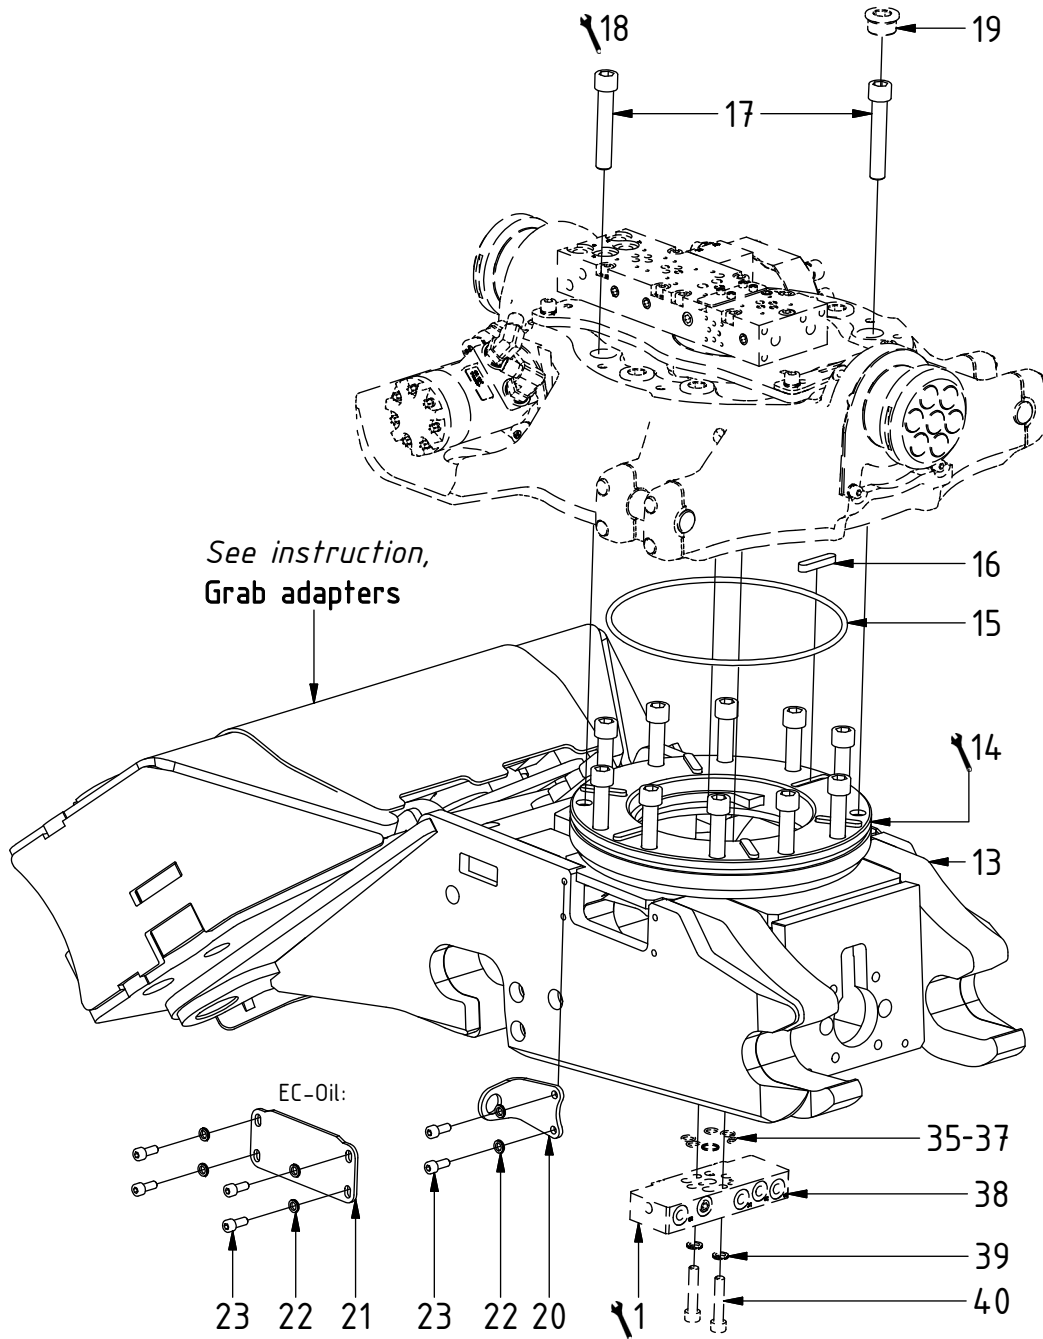

# EC214 ECHF - QS60 GR20RR/GR20R2

POS	DESCRIPTION	PART	QTY	COMMENTS
1	See p.3 connection block config.			
13	Quick hitch QS60 GR20R2 EC214	1043015	1	Replaces 1030799 from 2017-05
14	Grease the ring			
15	O-ring 249,3x5,7	712424	1	
16	Feather Key	650102	6	
17	Screw MC6S 16x90 12.9 ZFSL	6000151	12	Torque: 333Nm
18	Torque tighten rotator frame to hitch. Rotate to access all holes			
19	Pipe plug M30x1,5	650410	6	Part of rotator frame assembly
20	Holder extra QS60	1025119	2	
21	Cover plate Side-QS45-QS60	1025118	2	For EC-Oil
22	Washer NL 8mm	611040	4	QTY: 8 for EC-Oil
23	Screw MC6S M8x20 12.9 ZFSL	6000157	4	QTY: 8 for EC-Oil
35	O-ring 6,07x1,78	712422	2	Part of rotator frame assembly
36	O-ring 12,42x1,78	710973	4	Part of rotator frame assembly
37	O-ring 15,6x1,78	710912	1	Part of rotator frame assembly
38	Connection block ECHF	1028391	1	Part of rotator frame assembly
39	Washer NL10	611041	2	Part of rotator frame assembly
40	Screw MC6S M10x50 12.9 ZFSL	611515	2	Part of rotator frame assembly

## Standard

Without  
Extra:  
↓  
7  
Replaces  
POS.9-10

POS	DESCRIPTION	PART	QTY	COMMENTS
2	Pipe plug 1/4"	711508	2	Loctite 5400
3	Washer GBR06 3/8"	710703	2	QTY: 4 for EC-Oil
4	Plug Din 908 3/8"	7001657	2	
5	Washer GBR04 1/4"	710702	11	
6	Plug 1/4"	711505	4	
7	Plug 1/2"	711500	1	QTY: 3 for EC214 Without Extra
8	Adapter 1/4"	710135	2	
9	Sealing washer 1/2"	710704	4	QTY: 3 for EC-Oil
10	Adapter 136-08-08 (1/2")	710108	2	QTY: 3 for EC-Oil
11	Adapter 90° 3/8"	710152	2	
12	Adapter 90° 1/2"	710156	1	