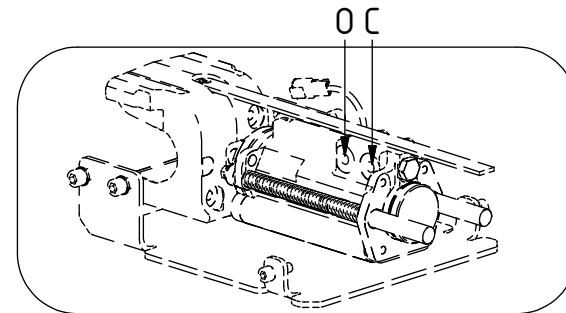

EC214 ECHF - QS60 GR20RR/GR20R2

POS	DESCRIPTION	PART	QTY	COMMENTS
5	Washer GBR04 1/4"	710702	11	
8	Adapter 1/4"	710135	2	
9	Sealing washer 1/2"	710704	4	QTY: 3 for EC-Oil
10	Adapter 136-08-08 (1/2")	710108	2	QTY: 3 for EC-Oil
11	Adapter 90° 3/8"	710152	2	
24	Hose Lock Short	742801	1	
25	Banjobolt 1/4"	710271	2	
26	Hose Lock Long	742802	1	
27	Hose Grab	742681	2	
29	Hose Extra	743008	2	
30	Bulkhead adapter nut 1/2"	710254	2	
31	Bulkhead adapter 1/2"	710244	2	
32	Quick coupling 1/2"	790115	2	
33	Dust Protection	790121	2	

See instruction, Standard components