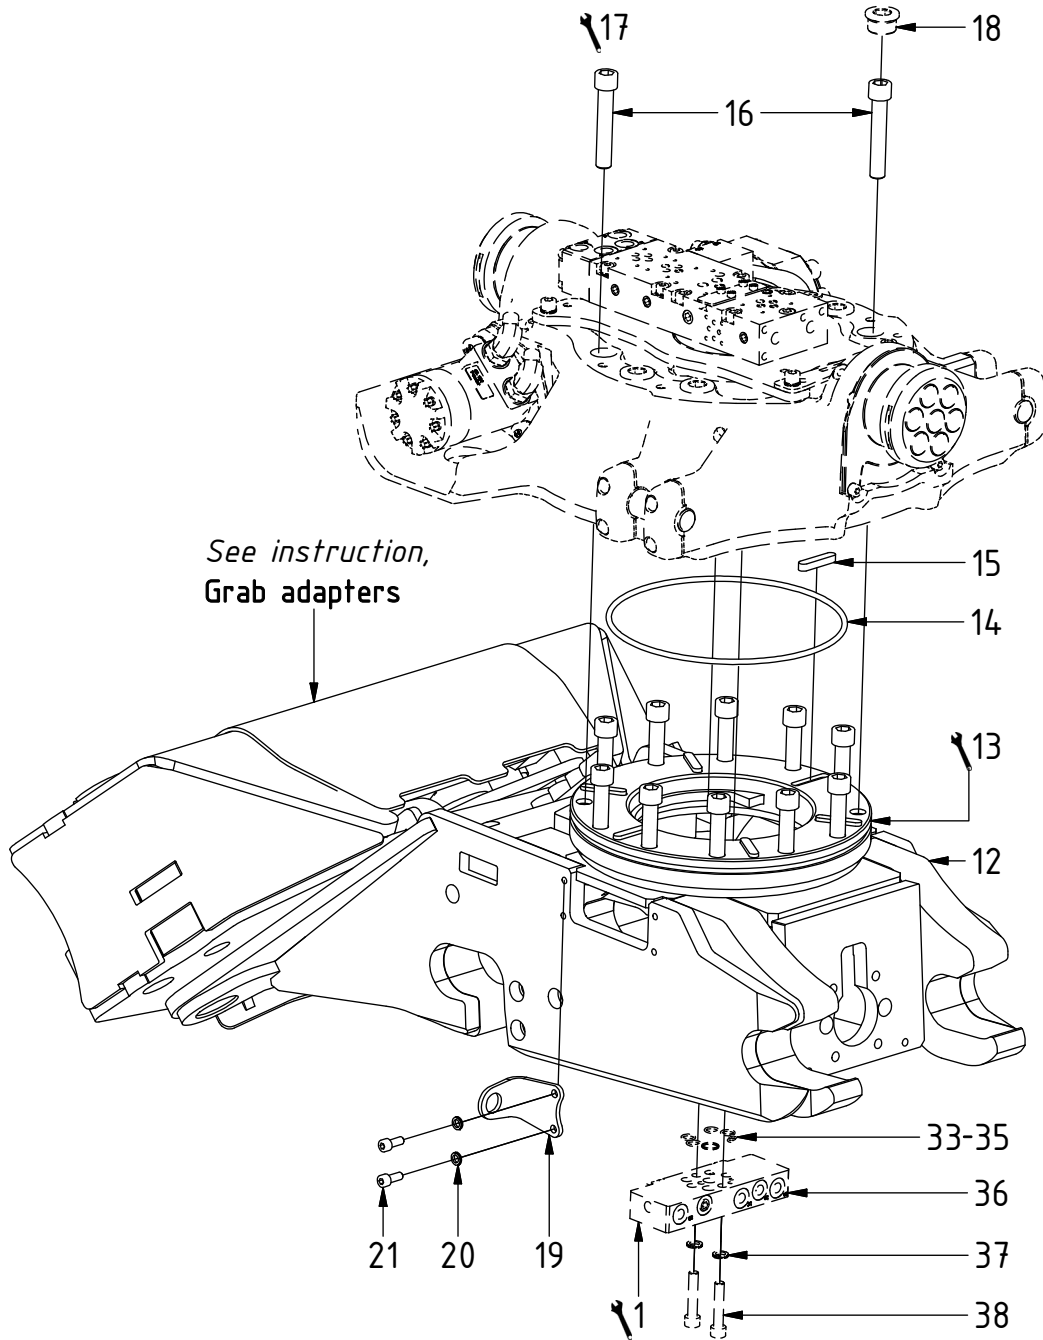

EC214 - QS60 GR20RR/GR20R2

| POS | DESCRIPTION | PART | QTY | COMMENTS |
|-----|--|---------|-----|--------------------------------|
| 1 | See p.2 connection block config. | | | |
| 12 | Quick hitch QS60 GR20R2 EC214 | 1043015 | 1 | Replaces 1030799 from 2017-05 |
| 13 | Grease the ring | | | |
| 14 | O-ring 249,3x5,7 | 712424 | 1 | |
| 15 | Feather Key | 650102 | 6 | |
| 16 | Screw MC6S 16x90 | 610530 | 12 | Torque: 333Nm |
| 17 | Torque tighten quick hitch to rotator frame, six holes. Rotate to access the remaining holes | | | |
| 18 | Pipe plug M30x1,5 | 650410 | 6 | Part of rotator frame assembly |
| 19 | Holder extra QS60 | 1025119 | 2 | |
| 20 | Washer NL8 | 611040 | 4 | |
| 21 | Screw MC6S 8x20 | 610433 | 4 | |
| 33 | O-ring 6,07x1,78 | 712422 | 2 | Part of rotator frame assembly |
| 34 | O-ring 12,42x1,78 | 710973 | 4 | Part of rotator frame assembly |
| 35 | O-ring 15,6x1,78 | 710912 | 1 | Part of rotator frame assembly |
| 36 | Connection block ECHF | 1028391 | 1 | Part of rotator frame assembly |
| 37 | Washer NL10 | 611041 | 2 | Part of rotator frame assembly |
| 38 | Screw MC6S 10x50 | 610457 | 2 | Part of rotator frame assembly |

EC-Oil:

EC214 - QS60 GR20RR/GR20R2

POS in order of assembly

| POS | DESCRIPTION | PART | QTY | COMMENTS |
|-----|---------------------------|--------|-----|-------------------|
| 4 | Sealing washer 1/4" | 710702 | 11 | |
| 7 | Adapter 1/4" | 710135 | 2 | |
| 8 | Sealing washer 1/2" | 710704 | 4 | QTY: 3 for EC-Oil |
| 9 | Adapter 1/2" | 710108 | 2 | QTY: 3 for EC-Oil |
| 10 | Adapter 90° 3/8" | 710152 | 2 | |
| 22 | Hose Lock Short | 742801 | 1 | |
| 23 | Banjobolt 1/4" | 710271 | 2 | |
| 24 | Hose Lock Long | 742802 | 1 | |
| 25 | Hose Grab | 742681 | 2 | |
| 27 | Hose Extra | 743008 | 2 | |
| 28 | Bulkhead adapter nut 1/2" | 710254 | 2 | |
| 29 | Bulkhead adapter 1/2" | 710244 | 2 | |
| 30 | Quick coupling 1/2" | 790115 | 2 | |
| 31 | Dust Protection | 790121 | 2 | |