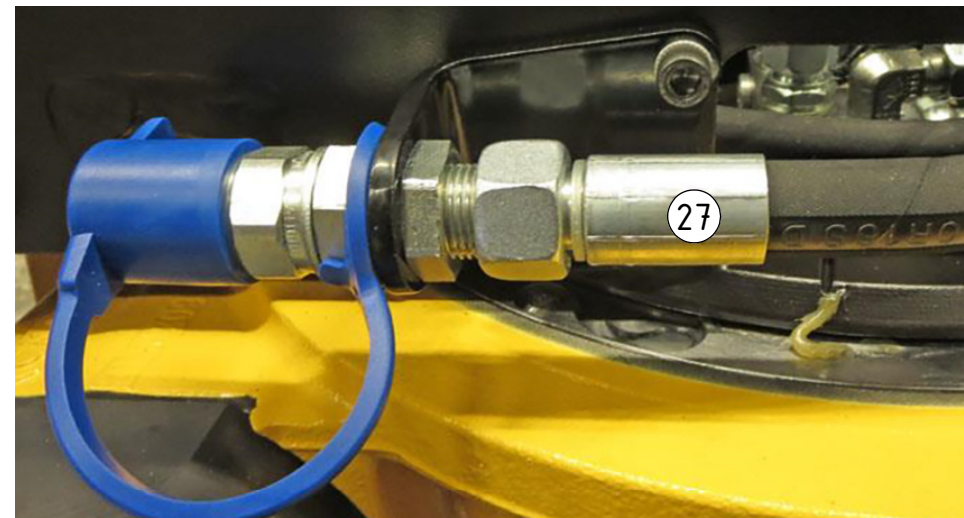

EC214 - QS60 GR20RR/GR20R2

Standard:

POS	DESCRIPTION	PART	QTY	COMMENTS
22	Hose Lock Short	742801	1	
24	Hose Lock Long	742802	1	
25	Hose Grab	742681	2	
26	Hose protection	540194	1	Cut to length: approx. 100mm
27	Hose Extra	743008	2	

Dashed lines for overview, mounts on other pages/assemblies. indicates instruction. represents hose.

POS in order of assembly