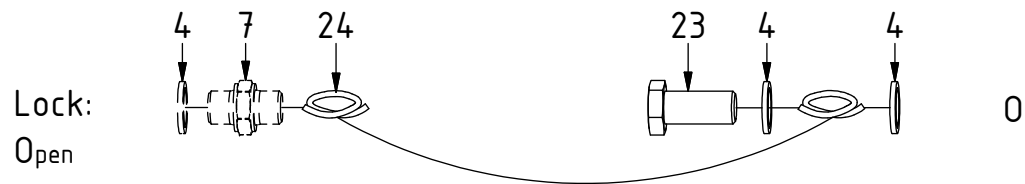

EC214 - QS60 GR20RR/GR20R2

POS in order of assembly

POS	DESCRIPTION	PART	QTY	COMMENTS
4	Sealing washer 1/4"	710702	11	
7	Adapter 1/4"	710135	2	
8	Sealing washer 1/2"	710704	4	QTY: 3 for EC-Oil
9	Adapter 1/2"	710108	2	QTY: 3 for EC-Oil
10	Adapter 90° 3/8"	710152	2	
22	Hose Lock Short	742801	1	
23	Banjobolt 1/4"	710271	2	
24	Hose Lock Long	742802	1	
25	Hose Grab	742681	2	
27	Hose Extra	743008	2	
28	Bulkhead adapter nut 1/2"	710254	2	
29	Bulkhead adapter 1/2"	710244	2	
30	Quick coupling 1/2"	790115	2	
31	Dust Protection	790121	2	

Dashed lines for overview, mounts on other pages/assemblies. indicates instruction. represents hose.