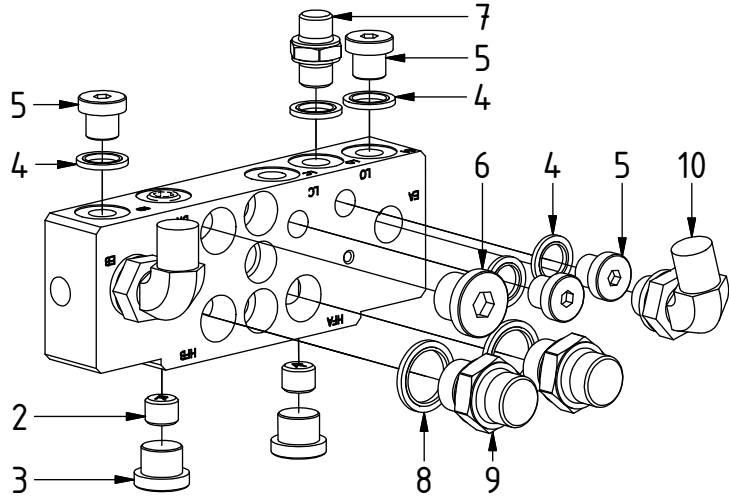

EC214 - QS60 GR20RR/GR20R2

| POS | DESCRIPTION | PART | QTY | COMMENTS |
|-----|--|---------|-----|--------------------------------|
| 1 | See p.2 connection block config. | | | |
| 12 | Quick hitch QS60 GR20R2 EC214 | 1043015 | 1 | Replaces 1030799 from 2017-05 |
| 13 | Grease the ring | | | |
| 14 | O-ring 249,3x5,7 | 712424 | 1 | |
| 15 | Feather Key | 650102 | 6 | |
| 16 | Screw MC6S 16x90 | 610530 | 12 | Torque: 333Nm |
| 17 | Torque tighten quick hitch to rotator frame, six holes. Rotate to access the remaining holes | | | |
| 18 | Pipe plug M30x1,5 | 650410 | 6 | Part of rotator frame assembly |
| 19 | Holder extra QS60 | 1025119 | 2 | |
| 20 | Washer NL8 | 611040 | 4 | |
| 21 | Screw MC6S 8x20 | 610433 | 4 | |
| 33 | O-ring 6,07x1,78 | 712422 | 2 | Part of rotator frame assembly |
| 34 | O-ring 12,42x1,78 | 710973 | 4 | Part of rotator frame assembly |
| 35 | O-ring 15,6x1,78 | 710912 | 1 | Part of rotator frame assembly |
| 36 | Connection block ECHF | 1028391 | 1 | Part of rotator frame assembly |
| 37 | Washer NL10 | 611041 | 2 | Part of rotator frame assembly |
| 38 | Screw MC6S 10x50 | 610457 | 2 | Part of rotator frame assembly |

EC214 - QS60 GR20RR/GR20R2

Standard:

Without Extra:

Replaces POS.8-9

| POS | DESCRIPTION | PART | QTY | COMMENTS |
|-----|---------------------|--------|-----|--------------------------------|
| 2 | Pipe plug 1/4" | 711508 | 2 | Loctite 5400 |
| 3 | Plug 3/8" | 711504 | 2 | |
| 4 | Sealing washer 1/4" | 710702 | 11 | |
| 5 | Plug 1/4" | 711505 | 4 | |
| 6 | Plug 1/2" | 711500 | 1 | QTY: 3 for EC214 Without Extra |
| 7 | Adapter 1/4" | 710135 | 2 | |
| 8 | Sealing washer 1/2" | 710704 | 4 | QTY: 3 for EC-Oil |
| 9 | Adapter 1/2" | 710108 | 2 | QTY: 3 for EC-Oil |
| 10 | Adapter 90° 3/8" | 710152 | 2 | |
| 11 | Adapter 90° 1/2" | 710156 | 1 | |