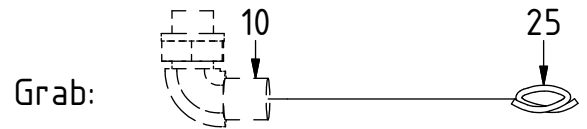

EC214 - QS60 GR20RR/GR20R2

POS in order of assembly

POS	DESCRIPTION	PART	QTY	COMMENTS
4	Sealing washer 1/4"	710702	11	
7	Adapter 1/4"	710135	2	
8	Sealing washer 1/2"	710704	4	QTY: 3 for EC-Oil
9	Adapter 1/2"	710108	2	QTY: 3 for EC-Oil
10	Adapter 90° 3/8"	710152	2	
22	Hose Lock Short	742801	1	
23	Banjobolt 1/4"	710271	2	
24	Hose Lock Long	742802	1	
25	Hose Grab	742681	2	
27	Hose Extra	743008	2	
28	Bulkhead adapter nut 1/2"	710254	2	
29	Bulkhead adapter 1/2"	710244	2	
30	Quick coupling 1/2"	790115	2	
31	Dust Protection	790121	2	

Dashed lines for overview, mounts on other pages/assemblies. indicates instruction. represents hose.