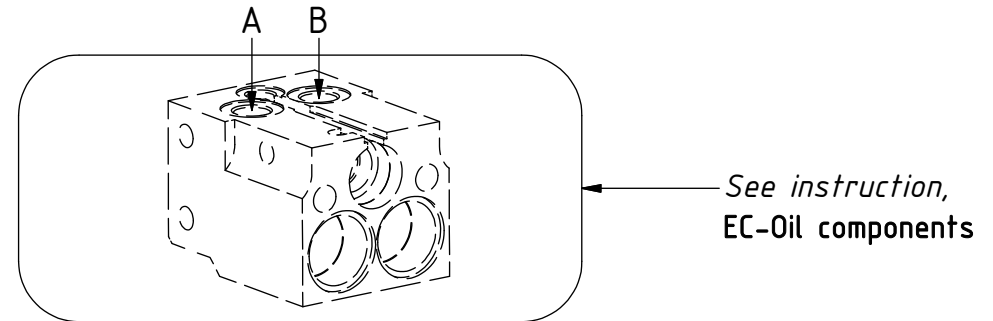

EC-Oil:

EC214 - QS60 GR20RR/GR20R2

POS in order of assembly

| POS | DESCRIPTION | PART | QTY | COMMENTS |
|-----|---------------------------|--------|-----|-------------------|
| 4 | Sealing washer 1/4" | 710702 | 11 | |
| 7 | Adapter 1/4" | 710135 | 2 | |
| 8 | Sealing washer 1/2" | 710704 | 4 | QTY: 3 for EC-Oil |
| 9 | Adapter 1/2" | 710108 | 2 | QTY: 3 for EC-Oil |
| 10 | Adapter 90° 3/8" | 710152 | 2 | |
| 22 | Hose Lock Short | 742801 | 1 | |
| 23 | Banjobolt 1/4" | 710271 | 2 | |
| 24 | Hose Lock Long | 742802 | 1 | |
| 25 | Hose Grab | 742681 | 2 | |
| 27 | Hose Extra | 743008 | 2 | |
| 28 | Bulkhead adapter nut 1/2" | 710254 | 2 | |
| 29 | Bulkhead adapter 1/2" | 710244 | 2 | |
| 30 | Quick coupling 1/2" | 790115 | 2 | |
| 31 | Dust Protection | 790121 | 2 | |

Dashed lines for overview, mounts on other pages/assemblies. indicates instruction. represents hose.

EC214 - QS60 GR20RR/GR20R2

EC-Oil:

| POS | DESCRIPTION | PART | QTY | COMMENTS |
|-----|---------------------|--------|-----|-------------------|
| 8 | Sealing washer 1/2" | 710704 | 4 | QTY: 3 for EC-Oil |
| 9 | Adapter 1/2" | 710108 | 2 | QTY: 3 for EC-Oil |
| 11 | Adapter 90° 1/2" | 710156 | 1 | |
| 32 | Hose Extra EC-Oil | 742350 | 2 | |