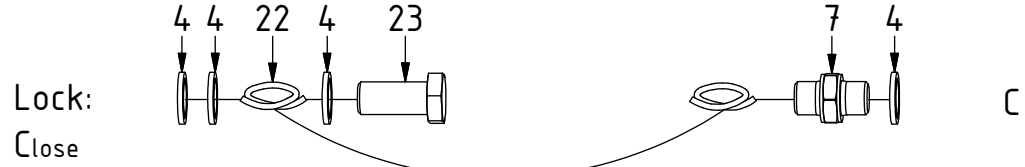

EC214 - QS60 GR20RR/GR20R2

POS in order of assembly

POS	DESCRIPTION	PART	QTY	COMMENTS
4	Sealing washer 1/4"	710702	11	
7	Adapter 1/4"	710135	2	
8	Sealing washer 1/2"	710704	4	QTY: 3 for EC-Oil
9	Adapter 1/2"	710108	2	QTY: 3 for EC-Oil
10	Adapter 90° 3/8"	710152	2	
22	Hose Lock Short	742801	1	
23	Banjobolt 1/4"	710271	2	
24	Hose Lock Long	742802	1	
25	Hose Grab	742681	2	
27	Hose Extra	743008	2	
28	Bulkhead adapter nut 1/2"	710254	2	
29	Bulkhead adapter 1/2"	710244	2	
30	Quick coupling 1/2"	790115	2	
31	Dust Protection	790121	2	

Dashed lines for overview, mounts on other pages/assemblies. indicates instruction. represents hose.