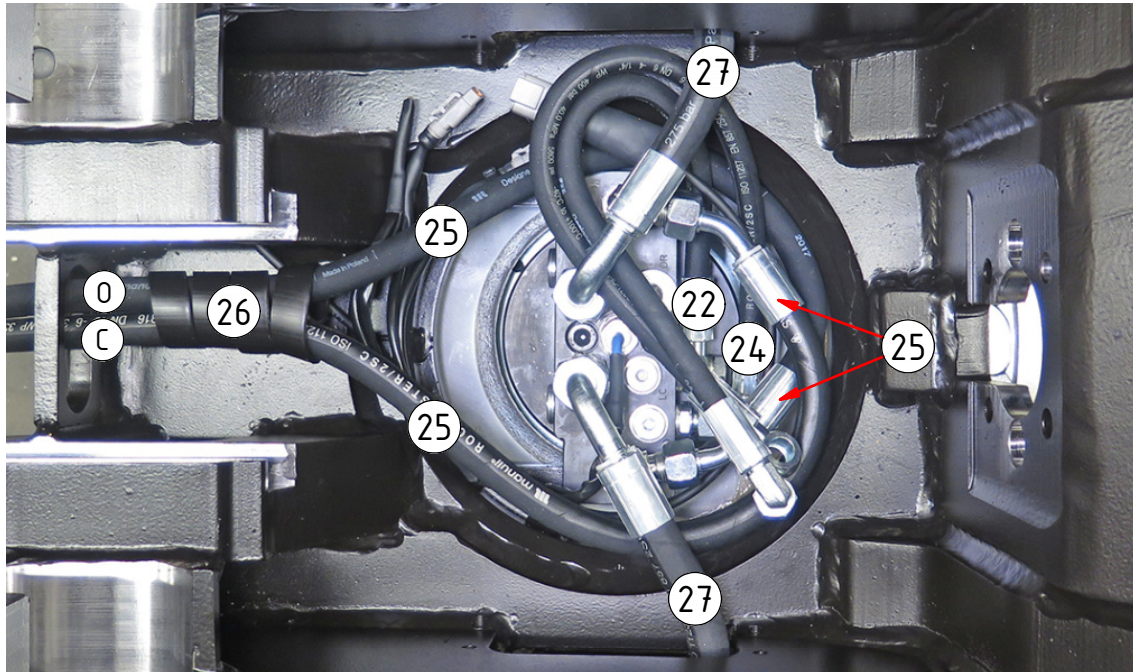

EC214 - QS60 GR20RR/GR20R2

Standard:

POS	DESCRIPTION	PART	QTY	COMMENTS
22	Hose Lock Short	742801	1	
24	Hose Lock Long	742802	1	
25	Hose Grab	742681	2	
26	Hose protection	540194	1	Cut to length: approx. 100mm
27	Hose Extra	743008	2	

Dashed lines for overview, mounts on other pages/assemblies. indicates instruction. represents hose.

POS in order of assembly