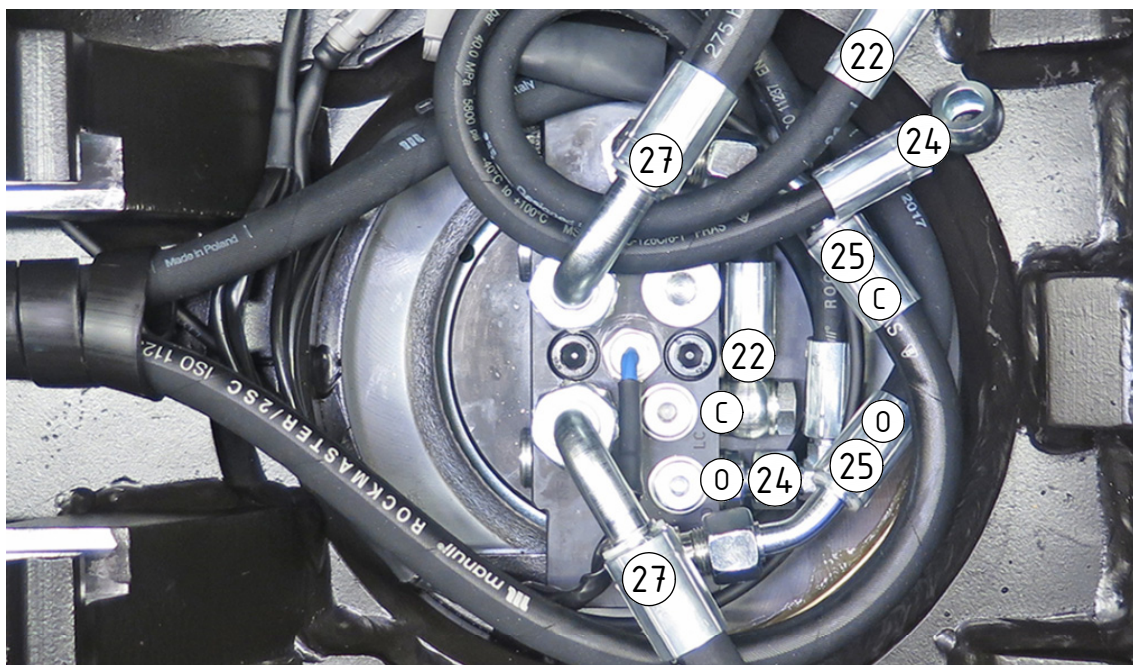

EC214 - QS60 GR20RR/GR20R2

Standard:

POS	DESCRIPTION	PART	QTY	COMMENTS
22	Hose Lock Short	742801	1	
24	Hose Lock Long	742802	1	
25	Hose Grab	742681	2	
26	Hose protection	540194	1	Cut to length: approx. 100mm
27	Hose Extra	743008	2	

Dashed lines for overview, mounts on other pages/assemblies. indicates instruction. represents hose.

POS in order of assembly