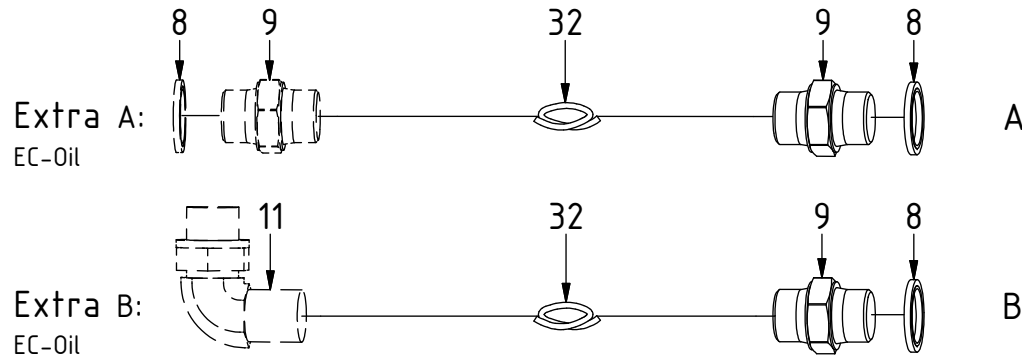

EC-Oil:

EC214 - QS60 GR20RR/GR20R2

POS in order of assembly

| POS | DESCRIPTION | PART | QTY | COMMENTS |
|-----|---------------------------|--------|-----|-------------------|
| 4 | Sealing washer 1/4" | 710702 | 11 | |
| 7 | Adapter 1/4" | 710135 | 2 | |
| 8 | Sealing washer 1/2" | 710704 | 4 | QTY: 3 for EC-Oil |
| 9 | Adapter 1/2" | 710108 | 2 | QTY: 3 for EC-Oil |
| 10 | Adapter 90° 3/8" | 710152 | 2 | |
| 22 | Hose Lock Short | 742801 | 1 | |
| 23 | Banjobolt 1/4" | 710271 | 2 | |
| 24 | Hose Lock Long | 742802 | 1 | |
| 25 | Hose Grab | 742681 | 2 | |
| 27 | Hose Extra | 743008 | 2 | |
| 28 | Bulkhead adapter nut 1/2" | 710254 | 2 | |
| 29 | Bulkhead adapter 1/2" | 710244 | 2 | |
| 30 | Quick coupling 1/2" | 790115 | 2 | |
| 31 | Dust Protection | 790121 | 2 | |

Dashed lines for overview, mounts on other pages/assemblies. indicates instruction. represents hose.

EC214 - QS60 GR20RR/GR20R2

EC-Oil:

| POS | DESCRIPTION | PART | QTY | COMMENTS |
|-----|---------------------|--------|-----|-------------------|
| 8 | Sealing washer 1/2" | 710704 | 4 | QTY: 3 for EC-Oil |
| 9 | Adapter 1/2" | 710108 | 2 | QTY: 3 for EC-Oil |
| 11 | Adapter 90° 1/2" | 710156 | 1 | |
| 32 | Hose Extra EC-Oil | 742350 | 2 | |