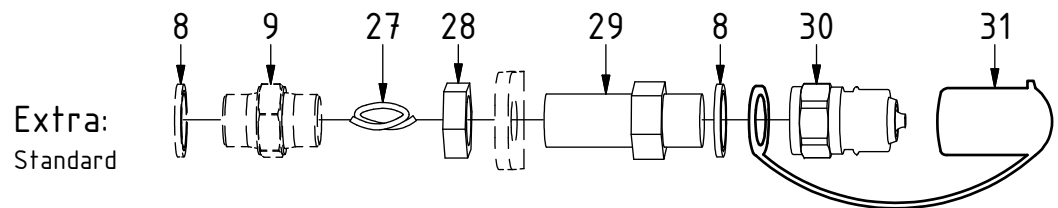

EC214 - QS60 GR20RR/GR20R2

| POS | DESCRIPTION | PART | QTY | COMMENTS |
|-----|--|---------|-----|--------------------------------|
| 1 | See p.2 connection block config. | | | |
| 12 | Quick hitch QS60 GR20R2 EC214 | 1043015 | 1 | Replaces 1030799 from 2017-05 |
| 13 | Grease the ring | | | |
| 14 | O-ring 249,3x5,7 | 712424 | 1 | |
| 15 | Feather Key | 650102 | 6 | |
| 16 | Screw MC6S 16x90 | 610530 | 12 | Torque: 333Nm |
| 17 | Torque tighten quick hitch to rotator frame, six holes. Rotate to access the remaining holes | | | |
| 18 | Pipe plug M30x1,5 | 650410 | 6 | Part of rotator frame assembly |
| 19 | Holder extra QS60 | 1025119 | 2 | |
| 20 | Washer NL8 | 611040 | 4 | |
| 21 | Screw MC6S 8x20 | 610433 | 4 | |
| 33 | O-ring 6,07x1,78 | 712422 | 2 | Part of rotator frame assembly |
| 34 | O-ring 12,42x1,78 | 710973 | 4 | Part of rotator frame assembly |
| 35 | O-ring 15,6x1,78 | 710912 | 1 | Part of rotator frame assembly |
| 36 | Connection block ECHF | 1028391 | 1 | Part of rotator frame assembly |
| 37 | Washer NL10 | 611041 | 2 | Part of rotator frame assembly |
| 38 | Screw MC6S 10x50 | 610457 | 2 | Part of rotator frame assembly |

Dashed lines for overview, mounts on other pages/assemblies. indicates instruction. represents hose.

EC214 - QS60 GR20RR/GR20R2

EC-Oil:

| POS | DESCRIPTION | PART | QTY | COMMENTS |
|-----|---------------------|--------|-----|-------------------|
| 8 | Sealing washer 1/2" | 710704 | 4 | QTY: 3 for EC-Oil |
| 9 | Adapter 1/2" | 710108 | 2 | QTY: 3 for EC-Oil |
| 11 | Adapter 90° 1/2" | 710156 | 1 | |
| 32 | Hose Extra EC-Oil | 742350 | 2 | |