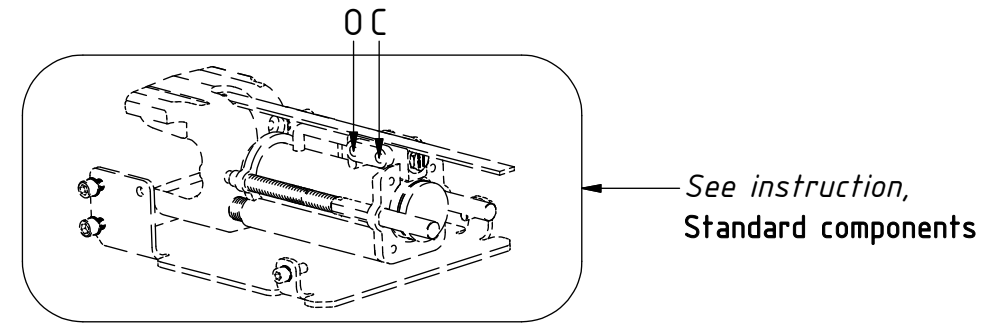

EC214 - QS60 GR20RR/GR20R2

POS in order of assembly

POS	DESCRIPTION	PART	QTY	COMMENTS
4	Sealing washer 1/4"	710702	11	
7	Adapter 1/4"	710135	2	
8	Sealing washer 1/2"	710704	4	QTY: 3 for EC-Oil
9	Adapter 1/2"	710108	2	QTY: 3 for EC-Oil
10	Adapter 90° 3/8"	710152	2	
22	Hose Lock Short	742801	1	
23	Banjobolt 1/4"	710271	2	
24	Hose Lock Long	742802	1	
25	Hose Grab	742681	2	
27	Hose Extra	743008	2	
28	Bulkhead adapter nut 1/2"	710254	2	
29	Bulkhead adapter 1/2"	710244	2	
30	Quick coupling 1/2"	790115	2	
31	Dust Protection	790121	2	

Dashed lines for overview, mounts on other pages/assemblies. indicates instruction. represents hose.