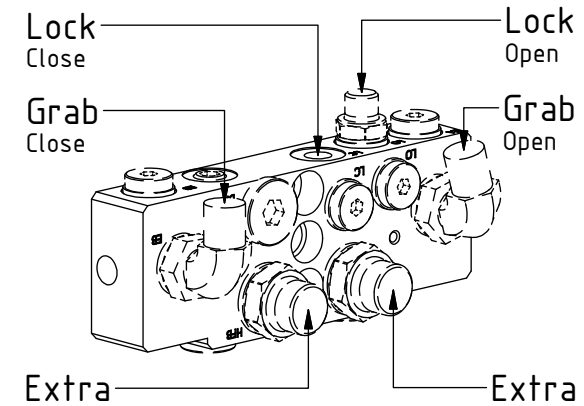

EC214 - QS60 GR20RR/GR20R2

| POS | DESCRIPTION | PART | QTY | COMMENTS |
|-----|--|---------|-----|--------------------------------|
| 1 | See p.2 connection block config. | | | |
| 12 | Quick hitch QS60 GR20R2 EC214 | 1043015 | 1 | Replaces 1030799 from 2017-05 |
| 13 | Grease the ring | | | |
| 14 | O-ring 249,3x5,7 | 712424 | 1 | |
| 15 | Feather Key | 650102 | 6 | |
| 16 | Screw MC6S 16x90 | 610530 | 12 | Torque: 333Nm |
| 17 | Torque tighten quick hitch to rotator frame, six holes. Rotate to access the remaining holes | | | |
| 18 | Pipe plug M30x1,5 | 650410 | 6 | Part of rotator frame assembly |
| 19 | Holder extra QS60 | 1025119 | 2 | |
| 20 | Washer NL8 | 611040 | 4 | |
| 21 | Screw MC6S 8x20 | 610433 | 4 | |
| 33 | O-ring 6,07x1,78 | 712422 | 2 | Part of rotator frame assembly |
| 34 | O-ring 12,42x1,78 | 710973 | 4 | Part of rotator frame assembly |
| 35 | O-ring 15,6x1,78 | 710912 | 1 | Part of rotator frame assembly |
| 36 | Connection block ECHF | 1028391 | 1 | Part of rotator frame assembly |
| 37 | Washer NL10 | 611041 | 2 | Part of rotator frame assembly |
| 38 | Screw MC6S 10x50 | 610457 | 2 | Part of rotator frame assembly |

EC-Oil:

EC214 - QS60 GR20RR/GR20R2

POS in order of assembly

| POS | DESCRIPTION | PART | QTY | COMMENTS |
|-----|---------------------------|--------|-----|-------------------|
| 4 | Sealing washer 1/4" | 710702 | 11 | |
| 7 | Adapter 1/4" | 710135 | 2 | |
| 8 | Sealing washer 1/2" | 710704 | 4 | QTY: 3 for EC-Oil |
| 9 | Adapter 1/2" | 710108 | 2 | QTY: 3 for EC-Oil |
| 10 | Adapter 90° 3/8" | 710152 | 2 | |
| 22 | Hose Lock Short | 742801 | 1 | |
| 23 | Banjobolt 1/4" | 710271 | 2 | |
| 24 | Hose Lock Long | 742802 | 1 | |
| 25 | Hose Grab | 742681 | 2 | |
| 27 | Hose Extra | 743008 | 2 | |
| 28 | Bulkhead adapter nut 1/2" | 710254 | 2 | |
| 29 | Bulkhead adapter 1/2" | 710244 | 2 | |
| 30 | Quick coupling 1/2" | 790115 | 2 | |
| 31 | Dust Protection | 790121 | 2 | |