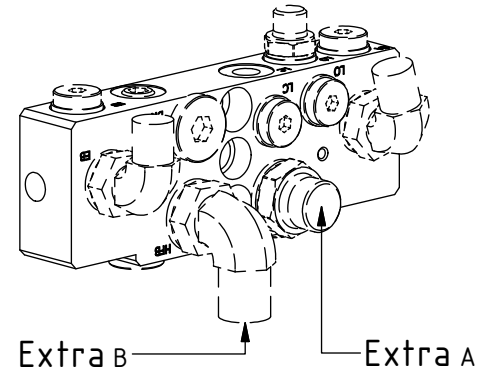

EC-Oil:

EC214 - QS60 GR20RR/GR20R2

POS in order of assembly

| POS | DESCRIPTION | PART | QTY | COMMENTS |
|-----|---------------------------|--------|-----|-------------------|
| 4 | Sealing washer 1/4" | 710702 | 11 | |
| 7 | Adapter 1/4" | 710135 | 2 | |
| 8 | Sealing washer 1/2" | 710704 | 4 | QTY: 3 for EC-Oil |
| 9 | Adapter 1/2" | 710108 | 2 | QTY: 3 for EC-Oil |
| 10 | Adapter 90° 3/8" | 710152 | 2 | |
| 22 | Hose Lock Short | 742801 | 1 | |
| 23 | Banjobolt 1/4" | 710271 | 2 | |
| 24 | Hose Lock Long | 742802 | 1 | |
| 25 | Hose Grab | 742681 | 2 | |
| 27 | Hose Extra | 743008 | 2 | |
| 28 | Bulkhead adapter nut 1/2" | 710254 | 2 | |
| 29 | Bulkhead adapter 1/2" | 710244 | 2 | |
| 30 | Quick coupling 1/2" | 790115 | 2 | |
| 31 | Dust Protection | 790121 | 2 | |

Dashed lines for overview, mounts on other pages/assemblies. indicates instruction. represents hose.

EC214 - QS60 GR20RR/GR20R2

EC-Oil:

| POS | DESCRIPTION | PART | QTY | COMMENTS |
|-----|---------------------|--------|-----|-------------------|
| 8 | Sealing washer 1/2" | 710704 | 4 | QTY: 3 for EC-Oil |
| 9 | Adapter 1/2" | 710108 | 2 | QTY: 3 for EC-Oil |
| 11 | Adapter 90° 1/2" | 710156 | 1 | |
| 32 | Hose Extra EC-Oil | 742350 | 2 | |