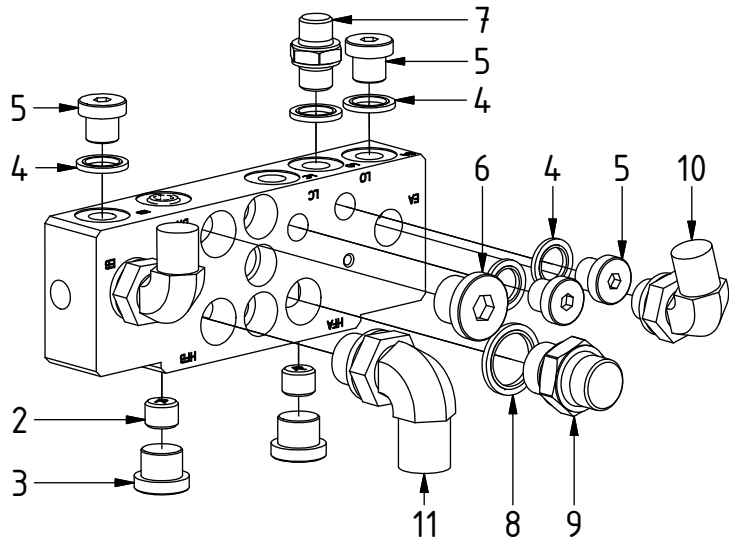

EC214 - QS60 GR20RR/GR20R2

| POS | DESCRIPTION | PART | QTY | COMMENTS |
|-----|--|---------|-----|--------------------------------|
| 1 | See p.2 connection block config. | | | |
| 12 | Quick hitch QS60 GR20R2 EC214 | 1043015 | 1 | Replaces 1030799 from 2017-05 |
| 13 | Grease the ring | | | |
| 14 | O-ring 249,3x5,7 | 712424 | 1 | |
| 15 | Feather Key | 650102 | 6 | |
| 16 | Screw MC6S 16x90 | 610530 | 12 | Torque: 333Nm |
| 17 | Torque tighten quick hitch to rotator frame, six holes. Rotate to access the remaining holes | | | |
| 18 | Pipe plug M30x1,5 | 650410 | 6 | Part of rotator frame assembly |
| 19 | Holder extra QS60 | 1025119 | 2 | |
| 20 | Washer NL8 | 611040 | 4 | |
| 21 | Screw MC6S 8x20 | 610433 | 4 | |
| 33 | O-ring 6,07x1,78 | 712422 | 2 | Part of rotator frame assembly |
| 34 | O-ring 12,42x1,78 | 710973 | 4 | Part of rotator frame assembly |
| 35 | O-ring 15,6x1,78 | 710912 | 1 | Part of rotator frame assembly |
| 36 | Connection block ECHF | 1028391 | 1 | Part of rotator frame assembly |
| 37 | Washer NL10 | 611041 | 2 | Part of rotator frame assembly |
| 38 | Screw MC6S 10x50 | 610457 | 2 | Part of rotator frame assembly |

EC-Oil:

EC214 - QS60 GR20RR/GR20R2

POS in order of assembly

| POS | DESCRIPTION | PART | QTY | COMMENTS |
|-----|---------------------------|--------|-----|-------------------|
| 4 | Sealing washer 1/4" | 710702 | 11 | |
| 7 | Adapter 1/4" | 710135 | 2 | |
| 8 | Sealing washer 1/2" | 710704 | 4 | QTY: 3 for EC-Oil |
| 9 | Adapter 1/2" | 710108 | 2 | QTY: 3 for EC-Oil |
| 10 | Adapter 90° 3/8" | 710152 | 2 | |
| 22 | Hose Lock Short | 742801 | 1 | |
| 23 | Banjobolt 1/4" | 710271 | 2 | |
| 24 | Hose Lock Long | 742802 | 1 | |
| 25 | Hose Grab | 742681 | 2 | |
| 27 | Hose Extra | 743008 | 2 | |
| 28 | Bulkhead adapter nut 1/2" | 710254 | 2 | |
| 29 | Bulkhead adapter 1/2" | 710244 | 2 | |
| 30 | Quick coupling 1/2" | 790115 | 2 | |
| 31 | Dust Protection | 790121 | 2 | |