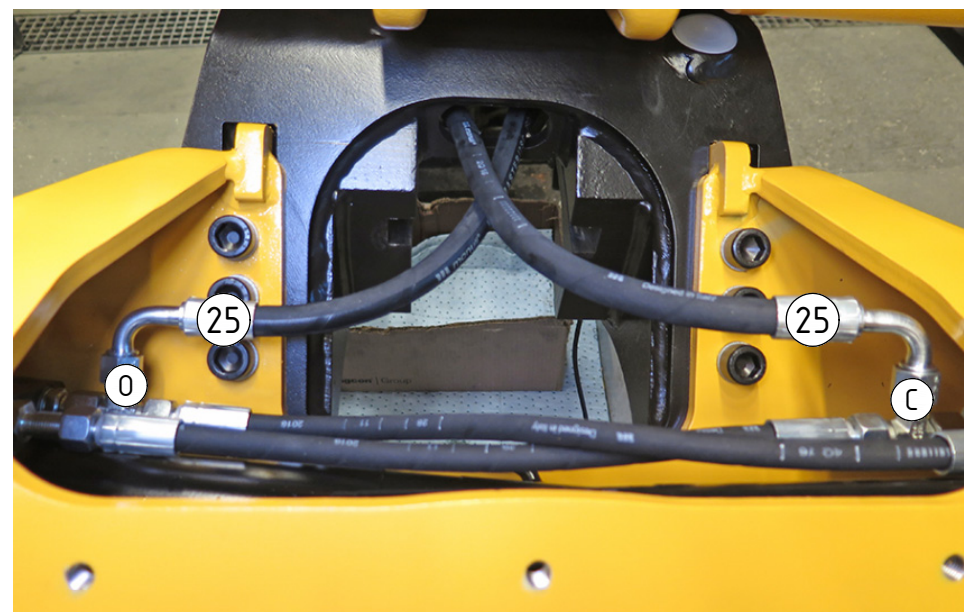

EC214 - QS60 GR20RR/GR20R2

Standard:

POS	DESCRIPTION	PART	QTY	COMMENTS
22	Hose Lock Short	742801	1	
24	Hose Lock Long	742802	1	
25	Hose Grab	742681	2	
26	Hose protection	540194	1	Cut to length: approx. 100mm
27	Hose Extra	743008	2	

Dashed lines for overview, mounts on other pages/assemblies. indicates instruction. represents hose.

POS in order of assembly