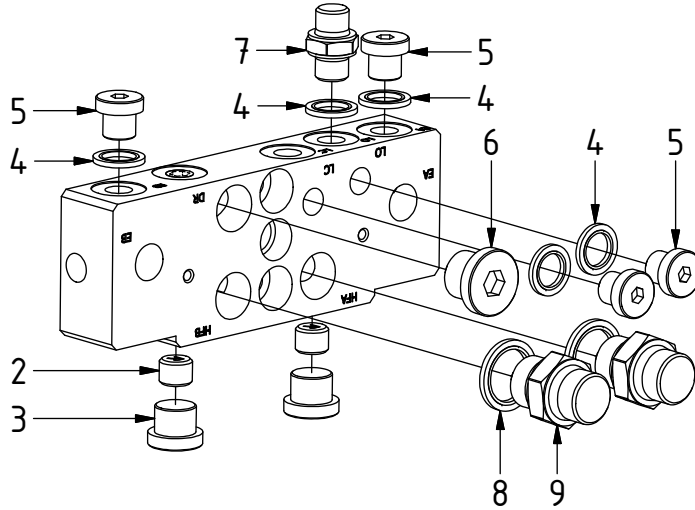

EC214 - QS60 GR10

POS	DESCRIPTION	PART	QTY	COMMENTS
1	See p.2 connection block config.			
10	Quick hitch QS60 GR10 EC214 Complete	1043453	1	Grab adapter included Replaces 1029206 from 2017-07
11	Grease the ring			
12	O-ring 249,3x5,7	712424	1	
13	Feather Key	650101	6	
14	Screw MC6S 16x90	610530	12	Torque: 333Nm
15	Torque tighten quick hitch to rotator frame, six holes. Rotate to access the remaining holes			
16	Pipe plug M30x1,5	650410	6	Part of rotator frame assembly
29	O-ring 6,07x1,78	712422	2	Part of rotator frame assembly
30	O-ring 12,42x1,78	710973	4	Part of rotator frame assembly
31	O-ring 15,6x1,78	710912	1	Part of rotator frame assembly
32	Connection block ECHF	1028391	1	Part of rotator frame assembly
33	Washer NL10	611041	2	Part of rotator frame assembly
34	Screw MC6S 10x50	610457	2	Part of rotator frame assembly

EC214 - QS60 GR10

Standard:

Without Extra:

Replaces POS.8-9

POS	DESCRIPTION	PART	QTY	COMMENTS
2	Pipe plug 1/4"	711508	2	Loctite 5400
3	Plug 3/8"	711504	2	
4	Sealing washer 1/4"	710702	15	QTY: 4 part of Grab adapter
5	Plug 1/4"	711505	4	
6	Plug 1/2"	711500	1	QTY: 3 for Without Extra
7	Adapter 138-04-29 (1/4")	710135	6	QTY: 4 part of Grab adapter
8	Sealing washer 1/2"	710704	4	
9	Adapter 136-08-08 (1/2")	710108	2	

POS in order of assembly

EC214 - QS60 GR10

POS	DESCRIPTION	PART	QTY	COMMENTS
4	Sealing washer 1/4"	710702	15	QTY: 4 part of Grab adapter
7	Adapter 138-04-29 (1/4")	710135	6	QTY: 4 part of Grab adapter
8	Sealing washer 1/2"	710704	4	
9	Adapter 136-08-08 (1/2")	710108	2	
17	Hose Lock Short	742801	1	
18	Banjobolt 1/4"	710271	2	
19	Hose Lock Long	742802	1	
20	Hose Grab Long	7000298	2	
21	Hose Grab Short	7000297	2	
22	Sealing washer 3/8"	710703	6	
23	Banjobolt extended 3/8"	710273	2	
24	Adapter 1260-08-45	710263	2	
25	Bulkhead adapter nut 1/2"	710254	2	
26	Quick coupling 1/2"	790115	2	
27	Dust protection 1/2"	790121	2	
28	Hose Extra	742350	2	