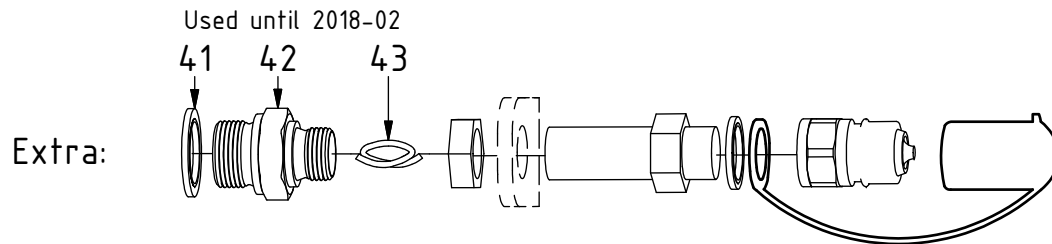

POS in order of assembly

EC214 - QS60 GR10

POS	DESCRIPTION	PART	QTY	COMMENTS
4	Sealing washer 1/4"	710702	15	QTY: 4 part of Grab adapter
7	Adapter 138-04-29 (1/4")	710135	6	QTY: 4 part of Grab adapter
8	Sealing washer 1/2"	710704	4	
9	Adapter 136-08-08 (1/2")	710108	2	
17	Hose Lock Short	742801	1	
18	Banjobolt 1/4"	710271	2	
19	Hose Lock Long	742802	1	
20	Hose Grab Long	7000298	2	
21	Hose Grab Short	7000297	2	
22	Sealing washer 3/8"	710703	6	
23	Banjobolt extended 3/8"	710273	2	
24	Adapter 1260-08-45	710263	2	
25	Bulkhead adapter nut 1/2"	710254	2	
26	Quick coupling 1/2"	790115	2	
27	Dust protection 1/2"	790121	2	
28	Hose Extra	742350	2	

EC214 - QS60 GR10

POS in order of assembly

POS	DESCRIPTION	PART	QTY	COMMENTS
17	Hose Lock Short	742801	1	
19	Hose Lock Long	742802	1	
20	Hose Grab Long	7000298	2	
21	Hose Grab Short	7000297	2	
28	Hose Extra	742350	2	

Standard

Related spare parts:

POS	DESCRIPTION	PART	QTY	COMMENTS
8	Sealing washer 1/2"	710704	4	
9	Adapter 136-08-08 (1/2")	710108	2	
28	Hose Extra	742350	2	
33	Washer NL10	611041	2	Part of rotator frame assembly
35	O-ring 20,35x1,78 70 shore	710974	4	Used until 2018-02
36	Shim block 5mm ECHF	1035711	1	Used until 2018-02
37	Extra block 3/4" ECHF	1031934	1	Used until 2018-02
38	Screw MC6S 10x90	610465	1	Used until 2018-02
39	Screw MC6S 5x60	610409	2	Used until 2018-02 Torque: 9,7Nm
40	Plug 3/4"	711532	2	Used until 2018-02
41	Sealing washer 3/4"	710706	2	Replaced by POS.8 from 2018-02
42	Adapter 135-08-12 (1/2"-3/4")	710109	2	Replaced by POS.9 from 2018-02
43	Hose Extra	7000299	2	Replaced by POS.28 from 2018-02