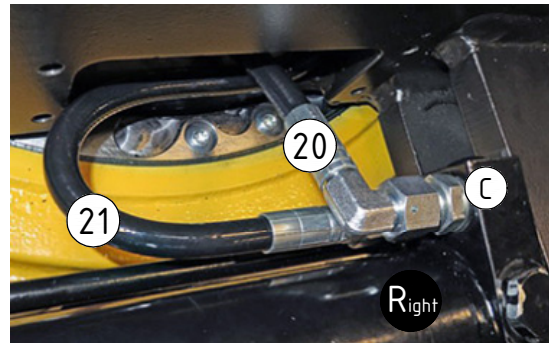

EC214 - QS60 GR10

POS in order of assembly

POS	DESCRIPTION	PART	QTY	COMMENTS
17	Hose Lock Short	742801	1	
19	Hose Lock Long	742802	1	
20	Hose Grab Long	7000298	2	
21	Hose Grab Short	7000297	2	
28	Hose Extra	742350	2	

Standard