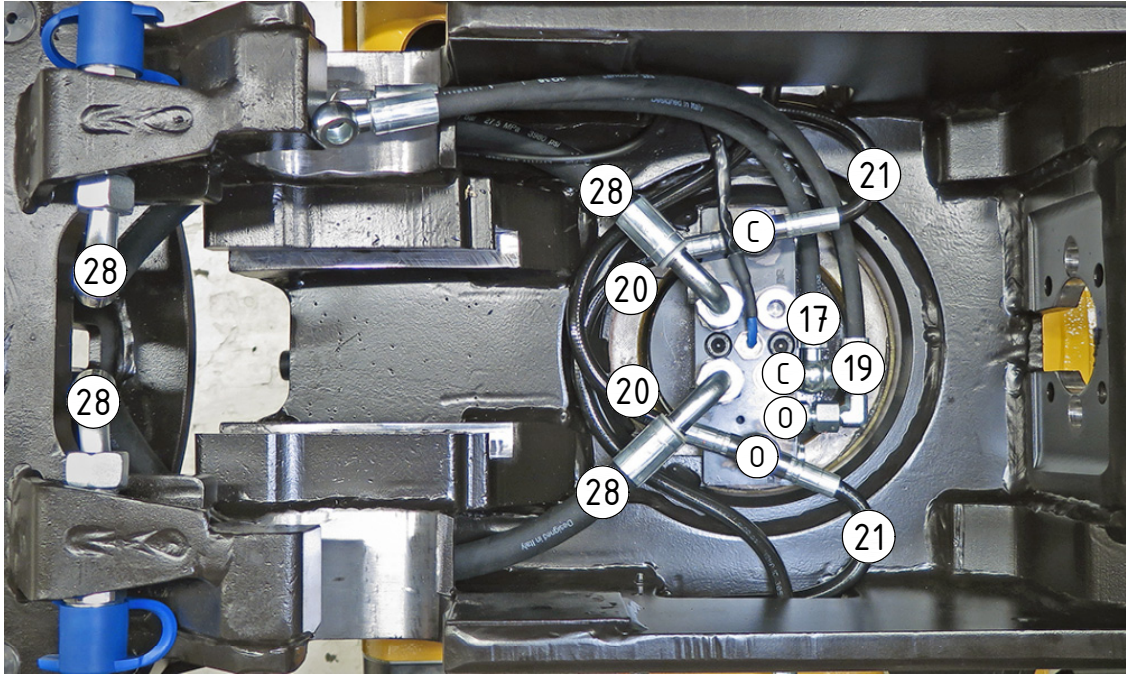

EC214 - QS60 GR10

POS in order of assembly

POS	DESCRIPTION	PART	QTY	COMMENTS
17	Hose Lock Short	742801	1	
19	Hose Lock Long	742802	1	
20	Hose Grab Long	7000298	2	
21	Hose Grab Short	7000297	2	
28	Hose Extra	742350	2	

Standard