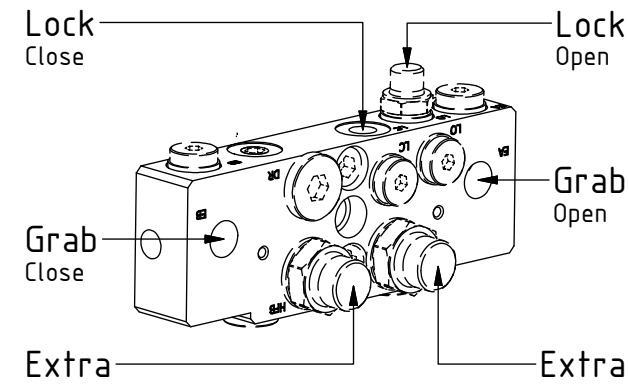

EC214 - QS60 GR10

POS	DESCRIPTION	PART	QTY	COMMENTS
1	See p.2 connection block config.			
10	Quick hitch QS60 GR10 EC214 Complete	1043453	1	Grab adapter included Replaces 1029206 from 2017-07
11	Grease the ring			
12	O-ring 249,3x5,7	712424	1	
13	Feather Key	650101	6	
14	Screw MC6S 16x90	610530	12	Torque: 333Nm
15	Torque tighten quick hitch to rotator frame, six holes. Rotate to access the remaining holes			
16	Pipe plug M30x1,5	650410	6	Part of rotator frame assembly
29	O-ring 6,07x1,78	712422	2	Part of rotator frame assembly
30	O-ring 12,42x1,78	710973	4	Part of rotator frame assembly
31	O-ring 15,6x1,78	710912	1	Part of rotator frame assembly
32	Connection block ECHF	1028391	1	Part of rotator frame assembly
33	Washer NL10	611041	2	Part of rotator frame assembly
34	Screw MC6S 10x50	610457	2	Part of rotator frame assembly

EC214 - QS60 GR10

Standard:

Without Extra:

Replaces POS.8-9

POS	DESCRIPTION	PART	QTY	COMMENTS
2	Pipe plug 1/4"	711508	2	Loctite 5400
3	Plug 3/8"	711504	2	
4	Sealing washer 1/4"	710702	15	QTY: 4 part of Grab adapter
5	Plug 1/4"	711505	4	
6	Plug 1/2"	711500	1	QTY: 3 for Without Extra
7	Adapter 138-04-29 (1/4")	710135	6	QTY: 4 part of Grab adapter
8	Sealing washer 1/2"	710704	4	
9	Adapter 136-08-08 (1/2")	710108	2	

POS in order of assembly

EC214 - QS60 GR10

POS	DESCRIPTION	PART	QTY	COMMENTS
4	Sealing washer 1/4"	710702	15	QTY: 4 part of Grab adapter
7	Adapter 138-04-29 (1/4")	710135	6	QTY: 4 part of Grab adapter
8	Sealing washer 1/2"	710704	4	
9	Adapter 136-08-08 (1/2")	710108	2	
17	Hose Lock Short	742801	1	
18	Banjobolt 1/4"	710271	2	
19	Hose Lock Long	742802	1	
20	Hose Grab Long	7000298	2	
21	Hose Grab Short	7000297	2	
22	Sealing washer 3/8"	710703	6	
23	Banjobolt extended 3/8"	710273	2	
24	Adapter 1260-08-45	710263	2	
25	Bulkhead adapter nut 1/2"	710254	2	
26	Quick coupling 1/2"	790115	2	
27	Dust protection 1/2"	790121	2	
28	Hose Extra	742350	2	