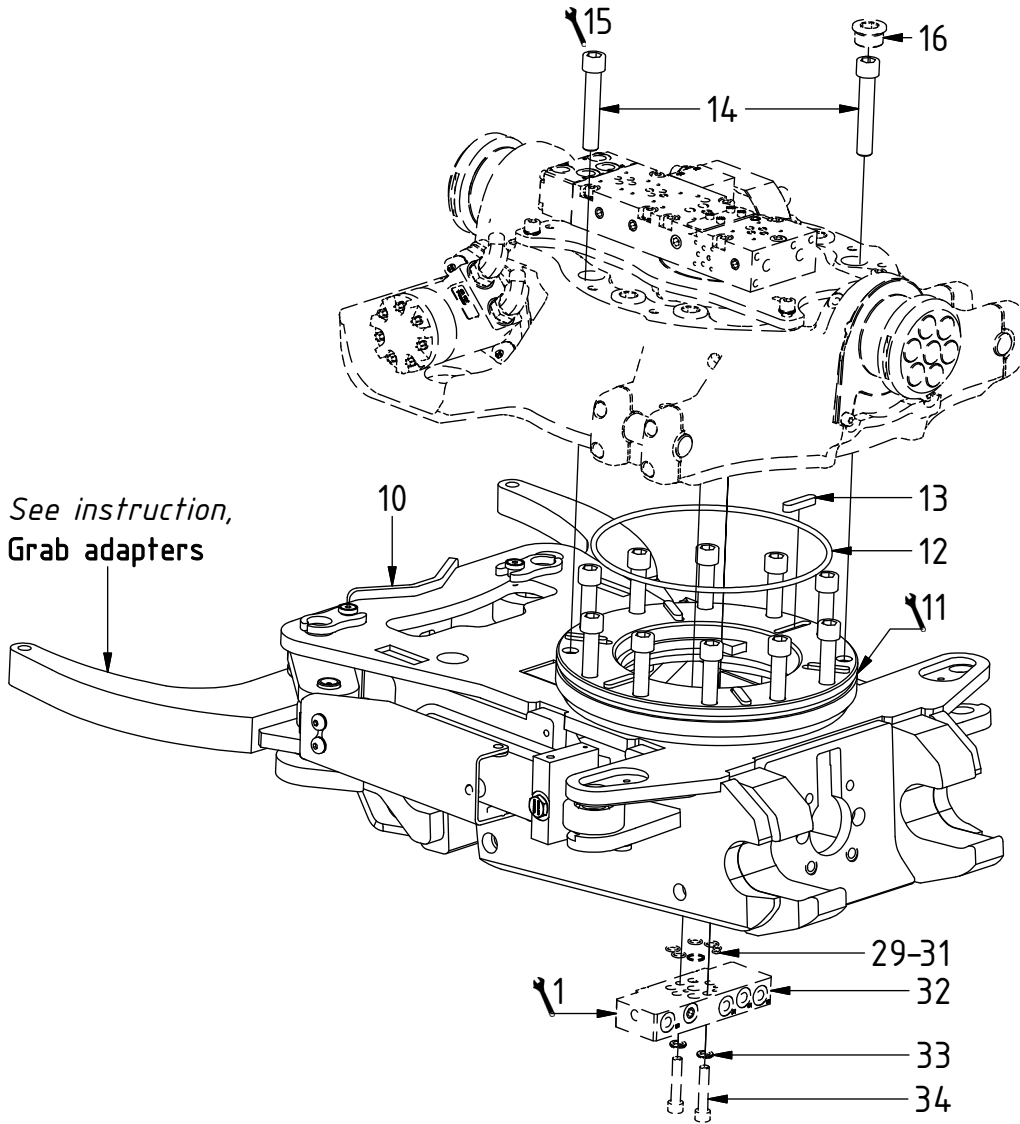

COVERSHEET

Planned document changes:

Briefly:

No planned changes.

Document changes:

Date:	Change:	Rev. after change:
2018-05-02	Hoses for Extra changed. Parts list updated.	C
2017-09-29	Quick hitch replaced. Screws for Extra block ECHF corrected. Coversheet added.	B

EC214 - QS60 GR10

POS	DESCRIPTION	PART	QTY	COMMENTS
1	See p.2 connection block config.			
10	Quick hitch QS60 GR10 EC214 Complete	1043453	1	Grab adapter included Replaces 1029206 from 2017-07
11	Grease the ring			
12	O-ring 249,3x5,7	712424	1	
13	Feather Key	650101	6	
14	Screw MC6S 16x90	610530	12	Torque: 333Nm
15	Torque tighten quick hitch to rotator frame, six holes. Rotate to access the remaining holes			
16	Pipe plug M30x1,5	650410	6	Part of rotator frame assembly
29	O-ring 6,07x1,78	712422	2	Part of rotator frame assembly
30	O-ring 12,42x1,78	710973	4	Part of rotator frame assembly
31	O-ring 15,6x1,78	710912	1	Part of rotator frame assembly
32	Connection block ECHF	1028391	1	Part of rotator frame assembly
33	Washer NL10	611041	2	Part of rotator frame assembly
34	Screw MC6S 10x50	610457	2	Part of rotator frame assembly

EC214 - QS60 GR10

Standard:

Without Extra:

Replaces POS.8-9

POS	DESCRIPTION	PART	QTY	COMMENTS
2	Pipe plug 1/4"	711508	2	Loctite 5400
3	Plug 3/8"	711504	2	
4	Sealing washer 1/4"	710702	15	QTY: 4 part of Grab adapter
5	Plug 1/4"	711505	4	
6	Plug 1/2"	711500	1	QTY: 3 for Without Extra
7	Adapter 138-04-29 (1/4")	710135	6	QTY: 4 part of Grab adapter
8	Sealing washer 1/2"	710704	4	
9	Adapter 136-08-08 (1/2")	710108	2	