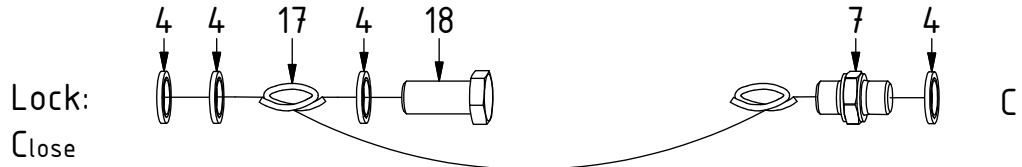

EC214 - QS60 GR10

POS	DESCRIPTION	PART	QTY	COMMENTS
1	See p.2 connection block config.			
10	Quick hitch QS60 GR10 EC214 Complete	1043453	1	Grab adapter included Replaces 1029206 from 2017-07
11	Grease the ring			
12	O-ring 249,3x5,7	712424	1	
13	Feather Key	650101	6	
14	Screw MC6S 16x90	610530	12	Torque: 333Nm
15	Torque tighten quick hitch to rotator frame, six holes. Rotate to access the remaining holes			
16	Pipe plug M30x1,5	650410	6	Part of rotator frame assembly
29	O-ring 6,07x1,78	712422	2	Part of rotator frame assembly
30	O-ring 12,42x1,78	710973	4	Part of rotator frame assembly
31	O-ring 15,6x1,78	710912	1	Part of rotator frame assembly
32	Connection block ECHF	1028391	1	Part of rotator frame assembly
33	Washer NL10	611041	2	Part of rotator frame assembly
34	Screw MC6S 10x50	610457	2	Part of rotator frame assembly

EC214 - QS60 GR10

Standard:

Without Extra:

Replaces POS.8-9

POS	DESCRIPTION	PART	QTY	COMMENTS
2	Pipe plug 1/4"	711508	2	Loctite 5400
3	Plug 3/8"	711504	2	
4	Sealing washer 1/4"	710702	15	QTY: 4 part of Grab adapter
5	Plug 1/4"	711505	4	
6	Plug 1/2"	711500	1	QTY: 3 for Without Extra
7	Adapter 138-04-29 (1/4")	710135	6	QTY: 4 part of Grab adapter
8	Sealing washer 1/2"	710704	4	
9	Adapter 136-08-08 (1/2")	710108	2	

POS in order of assembly

EC214 - QS60 GR10

POS	DESCRIPTION	PART	QTY	COMMENTS
4	Sealing washer 1/4"	710702	15	QTY: 4 part of Grab adapter
7	Adapter 138-04-29 (1/4")	710135	6	QTY: 4 part of Grab adapter
8	Sealing washer 1/2"	710704	4	
9	Adapter 136-08-08 (1/2")	710108	2	
17	Hose Lock Short	742801	1	
18	Banjobolt 1/4"	710271	2	
19	Hose Lock Long	742802	1	
20	Hose Grab Long	7000298	2	
21	Hose Grab Short	7000297	2	
22	Sealing washer 3/8"	710703	6	
23	Banjobolt extended 3/8"	710273	2	
24	Adapter 1260-08-45	710263	2	
25	Bulkhead adapter nut 1/2"	710254	2	
26	Quick coupling 1/2"	790115	2	
27	Dust protection 1/2"	790121	2	
28	Hose Extra	742350	2	