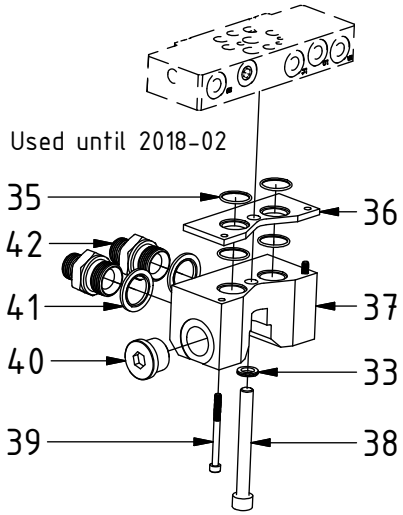

EC214 - QS60 GR10

POS	DESCRIPTION	PART	QTY	COMMENTS
1	See p.2 connection block config.			
10	Quick hitch QS60 GR10 EC214 Complete	1043453	1	Grab adapter included Replaces 1029206 from 2017-07
11	Grease the ring			
12	O-ring 249,3x5,7	712424	1	
13	Feather Key	650101	6	
14	Screw MC6S 16x90	610530	12	Torque: 333Nm
15	Torque tighten quick hitch to rotator frame, six holes. Rotate to access the remaining holes			
16	Pipe plug M30x1,5	650410	6	Part of rotator frame assembly
29	O-ring 6,07x1,78	712422	2	Part of rotator frame assembly
30	O-ring 12,42x1,78	710973	4	Part of rotator frame assembly
31	O-ring 15,6x1,78	710912	1	Part of rotator frame assembly
32	Connection block ECHF	1028391	1	Part of rotator frame assembly
33	Washer NL10	611041	2	Part of rotator frame assembly
34	Screw MC6S 10x50	610457	2	Part of rotator frame assembly

EC214 - QS60 GR10

POS in order of assembly

POS	DESCRIPTION	PART	QTY	COMMENTS
17	Hose Lock Short	742801	1	
19	Hose Lock Long	742802	1	
20	Hose Grab Long	7000298	2	
21	Hose Grab Short	7000297	2	
28	Hose Extra	742350	2	

Standard

Related spare parts:

POS	DESCRIPTION	PART	QTY	COMMENTS
8	Sealing washer 1/2"	710704	4	
9	Adapter 136-08-08 (1/2")	710108	2	
28	Hose Extra	742350	2	
33	Washer NL10	611041	2	Part of rotator frame assembly
35	O-ring 20,35x1,78 70 shore	710974	4	Used until 2018-02
36	Shim block 5mm ECHF	1035711	1	Used until 2018-02
37	Extra block 3/4" ECHF	1031934	1	Used until 2018-02
38	Screw MC6S 10x90	610465	1	Used until 2018-02
39	Screw MC6S 5x60	610409	2	Used until 2018-02 Torque: 9,7Nm
40	Plug 3/4"	711532	2	Used until 2018-02
41	Sealing washer 3/4"	710706	2	Replaced by POS.8 from 2018-02
42	Adapter 135-08-12 (1/2"-3/4")	710109	2	Replaced by POS.9 from 2018-02
43	Hose Extra	7000299	2	Replaced by POS.28 from 2018-02