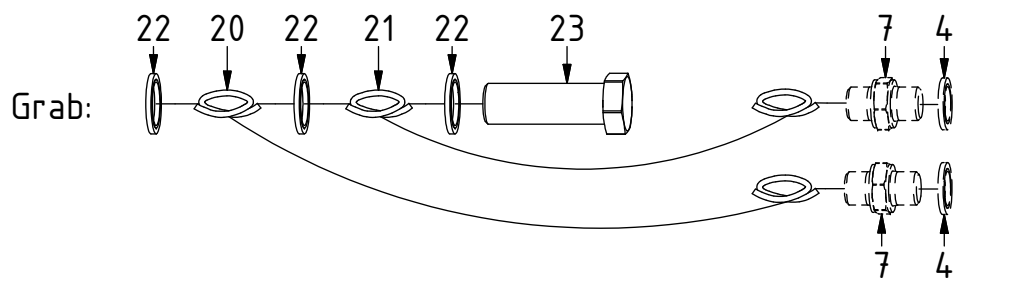

EC214 - QS60 GR10

POS	DESCRIPTION	PART	QTY	COMMENTS
1	See p.2 connection block config.			
10	Quick hitch QS60 GR10 EC214 Complete	1043453	1	Grab adapter included Replaces 1029206 from 2017-07
11	Grease the ring			
12	O-ring 249,3x5,7	712424	1	
13	Feather Key	650101	6	
14	Screw MC6S 16x90	610530	12	Torque: 333Nm
15	Torque tighten quick hitch to rotator frame, six holes. Rotate to access the remaining holes			
16	Pipe plug M30x1,5	650410	6	Part of rotator frame assembly
29	O-ring 6,07x1,78	712422	2	Part of rotator frame assembly
30	O-ring 12,42x1,78	710973	4	Part of rotator frame assembly
31	O-ring 15,6x1,78	710912	1	Part of rotator frame assembly
32	Connection block ECHF	1028391	1	Part of rotator frame assembly
33	Washer NL10	611041	2	Part of rotator frame assembly
34	Screw MC6S 10x50	610457	2	Part of rotator frame assembly

EC214 - QS60 GR10

Standard:

Without Extra:

Replaces POS.8-9

POS	DESCRIPTION	PART	QTY	COMMENTS
2	Pipe plug 1/4"	711508	2	Loctite 5400
3	Plug 3/8"	711504	2	
4	Sealing washer 1/4"	710702	15	QTY: 4 part of Grab adapter
5	Plug 1/4"	711505	4	
6	Plug 1/2"	711500	1	QTY: 3 for Without Extra
7	Adapter 138-04-29 (1/4")	710135	6	QTY: 4 part of Grab adapter
8	Sealing washer 1/2"	710704	4	
9	Adapter 136-08-08 (1/2")	710108	2	

POS in order of assembly

EC214 - QS60 GR10

POS	DESCRIPTION	PART	QTY	COMMENTS
4	Sealing washer 1/4"	710702	15	QTY: 4 part of Grab adapter
7	Adapter 138-04-29 (1/4")	710135	6	QTY: 4 part of Grab adapter
8	Sealing washer 1/2"	710704	4	
9	Adapter 136-08-08 (1/2")	710108	2	
17	Hose Lock Short	742801	1	
18	Banjobolt 1/4"	710271	2	
19	Hose Lock Long	742802	1	
20	Hose Grab Long	7000298	2	
21	Hose Grab Short	7000297	2	
22	Sealing washer 3/8"	710703	6	
23	Banjobolt extended 3/8"	710273	2	
24	Adapter 1260-08-45	710263	2	
25	Bulkhead adapter nut 1/2"	710254	2	
26	Quick coupling 1/2"	790115	2	
27	Dust protection 1/2"	790121	2	
28	Hose Extra	742350	2	