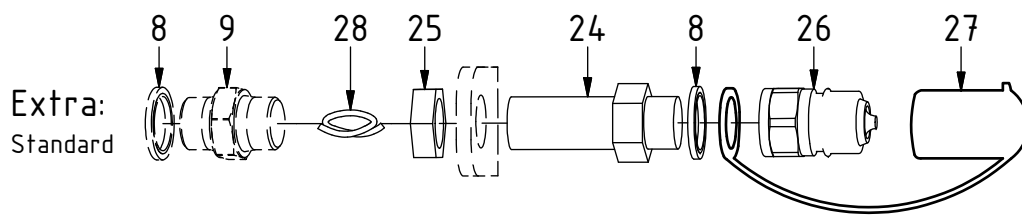

EC214 - QS60 GR10

POS	DESCRIPTION	PART	QTY	COMMENTS
1	See p.2 connection block config.			
10	Quick hitch QS60 GR10 EC214 Complete	1043453	1	Grab adapter included Replaces 1029206 from 2017-07
11	Grease the ring			
12	O-ring 249,3x5,7	712424	1	
13	Feather Key	650101	6	
14	Screw MC6S 16x90	610530	12	Torque: 333Nm
15	Torque tighten quick hitch to rotator frame, six holes. Rotate to access the remaining holes			
16	Pipe plug M30x1,5	650410	6	Part of rotator frame assembly
29	O-ring 6,07x1,78	712422	2	Part of rotator frame assembly
30	O-ring 12,42x1,78	710973	4	Part of rotator frame assembly
31	O-ring 15,6x1,78	710912	1	Part of rotator frame assembly
32	Connection block ECHF	1028391	1	Part of rotator frame assembly
33	Washer NL10	611041	2	Part of rotator frame assembly
34	Screw MC6S 10x50	610457	2	Part of rotator frame assembly

EC214 - QS60 GR10

Standard:

Without Extra:

Replaces POS.8-9

POS	DESCRIPTION	PART	QTY	COMMENTS
2	Pipe plug 1/4"	711508	2	Loctite 5400
3	Plug 3/8"	711504	2	
4	Sealing washer 1/4"	710702	15	QTY: 4 part of Grab adapter
5	Plug 1/4"	711505	4	
6	Plug 1/2"	711500	1	QTY: 3 for Without Extra
7	Adapter 138-04-29 (1/4")	710135	6	QTY: 4 part of Grab adapter
8	Sealing washer 1/2"	710704	4	
9	Adapter 136-08-08 (1/2")	710108	2	

POS in order of assembly

EC214 - QS60 GR10

POS	DESCRIPTION	PART	QTY	COMMENTS
4	Sealing washer 1/4"	710702	15	QTY: 4 part of Grab adapter
7	Adapter 138-04-29 (1/4")	710135	6	QTY: 4 part of Grab adapter
8	Sealing washer 1/2"	710704	4	
9	Adapter 136-08-08 (1/2")	710108	2	
17	Hose Lock Short	742801	1	
18	Banjobolt 1/4"	710271	2	
19	Hose Lock Long	742802	1	
20	Hose Grab Long	7000298	2	
21	Hose Grab Short	7000297	2	
22	Sealing washer 3/8"	710703	6	
23	Banjobolt extended 3/8"	710273	2	
24	Adapter 1260-08-45	710263	2	
25	Bulkhead adapter nut 1/2"	710254	2	
26	Quick coupling 1/2"	790115	2	
27	Dust protection 1/2"	790121	2	
28	Hose Extra	742350	2	