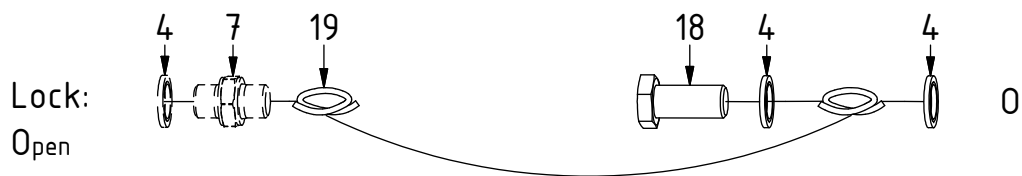

EC214 - QS60 GR10

POS	DESCRIPTION	PART	QTY	COMMENTS
1	See p.2 connection block config.			
10	Quick hitch QS60 GR10 EC214 Complete	1043453	1	Grab adapter included Replaces 1029206 from 2017-07
11	Grease the ring			
12	O-ring 249,3x5,7	712424	1	
13	Feather Key	650101	6	
14	Screw MC6S 16x90	610530	12	Torque: 333Nm
15	Torque tighten quick hitch to rotator frame, six holes. Rotate to access the remaining holes			
16	Pipe plug M30x1,5	650410	6	Part of rotator frame assembly
29	O-ring 6,07x1,78	712422	2	Part of rotator frame assembly
30	O-ring 12,42x1,78	710973	4	Part of rotator frame assembly
31	O-ring 15,6x1,78	710912	1	Part of rotator frame assembly
32	Connection block ECHF	1028391	1	Part of rotator frame assembly
33	Washer NL10	611041	2	Part of rotator frame assembly
34	Screw MC6S 10x50	610457	2	Part of rotator frame assembly

EC214 - QS60 GR10

Standard:

Without Extra:

Replaces POS.8-9

POS	DESCRIPTION	PART	QTY	COMMENTS
2	Pipe plug 1/4"	711508	2	Loctite 5400
3	Plug 3/8"	711504	2	
4	Sealing washer 1/4"	710702	15	QTY: 4 part of Grab adapter
5	Plug 1/4"	711505	4	
6	Plug 1/2"	711500	1	QTY: 3 for Without Extra
7	Adapter 138-04-29 (1/4")	710135	6	QTY: 4 part of Grab adapter
8	Sealing washer 1/2"	710704	4	
9	Adapter 136-08-08 (1/2")	710108	2	

POS in order of assembly

EC214 - QS60 GR10

POS	DESCRIPTION	PART	QTY	COMMENTS
4	Sealing washer 1/4"	710702	15	QTY: 4 part of Grab adapter
7	Adapter 138-04-29 (1/4")	710135	6	QTY: 4 part of Grab adapter
8	Sealing washer 1/2"	710704	4	
9	Adapter 136-08-08 (1/2")	710108	2	
17	Hose Lock Short	742801	1	
18	Banjobolt 1/4"	710271	2	
19	Hose Lock Long	742802	1	
20	Hose Grab Long	7000298	2	
21	Hose Grab Short	7000297	2	
22	Sealing washer 3/8"	710703	6	
23	Banjobolt extended 3/8"	710273	2	
24	Adapter 1260-08-45	710263	2	
25	Bulkhead adapter nut 1/2"	710254	2	
26	Quick coupling 1/2"	790115	2	
27	Dust protection 1/2"	790121	2	
28	Hose Extra	742350	2	