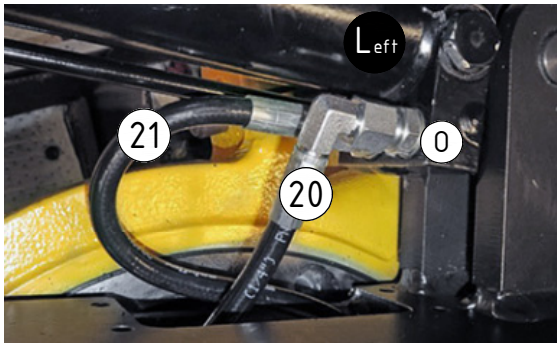

EC214 - QS60 GR10

POS in order of assembly

POS	DESCRIPTION	PART	QTY	COMMENTS
17	Hose Lock Short	742801	1	
19	Hose Lock Long	742802	1	
20	Hose Grab Long	7000298	2	
21	Hose Grab Short	7000297	2	
28	Hose Extra	742350	2	

Standard