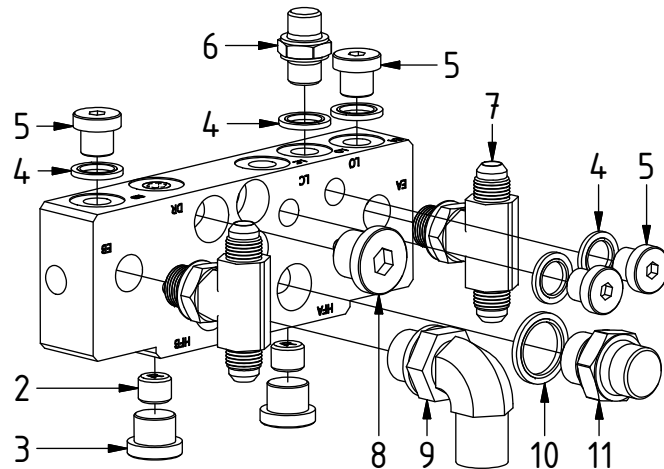

# EC219 - QS60 GR20 ECHF

POS	DESCRIPTION	PART	QTY	COMMENTS
1	See p.3 connection block config.			
12	Quick hitch QS60 GR20 EC219 ECHF	1037097	1	Grab adapter included
13	Grease the ring			
14	O-ring 319,3x5,7	710908	1	
15	Feather Key	650102	6	
16	Screw MC6S M20x90	610556	12	Torque: 64,9Nm
17	Torque tighten quick hitch to rotator frame, six holes. Rotate to access the remaining holes			
18	Pipe plug M36x2	650408	6	Part of rotator frame assembly
30	O-ring 12,42x1,78	710973	4	Part of rotator frame assembly
31	O-ring 6,07x1,78	712422	2	Part of rotator frame assembly
32	O-ring 15,6x1,78	710912	1	Part of rotator frame assembly
33	Connection block ECHF	1028391	1	Part of rotator frame assembly
34	Washer NL10	611041	2	Part of rotator frame assembly
35	Screw MC6S M10x50	610457	2	Part of rotator frame assembly

## Standard

Without Extra:

Replaces POS.10-11

POS	DESCRIPTION	PART	QTY	COMMENTS
2	Pipe plug 1/4"	711508	3	Loctite 5400
3	Plug 3/8"	711504	2	
4	Sealing washer 1/4"	710702	15	QTY: 4 part of Grab adapter
5	Plug 1/4"	711505	4	
6	Adapter 138-04-29 (1/4")	710135	6	QTY: 4 part of Grab adapter
7	Adapter 403-04-06 (1/4"-3/8")	712224	2	
8	Plug 1/2"	711500	1	QTY: 3 for EC219 Without Extra
9	Adapter 401-08-08 90° (1/2")	710156	1	
10	Sealing washer 1/2"	710704	4	
11	Adapter 136-08-08 (1/2")	710108	2	QTY: 3 for EC-Oil

# EC219 - QS60 GR20 ECHF

POS	DESCRIPTION	PART	QTY	COMMENTS
4	Sealing washer 1/4"	710702	15	QTY: 4 part of Grab adapter
6	Adapter 138-04-29 (1/4")	710135	6	QTY: 4 part of Grab adapter
7	Adapter 403-04-06 (1/4"-3/8")	712224	2	
10	Sealing washer 1/2"	710704	4	
11	Adapter 136-08-08 (1/2")	710108	2	QTY: 3 for EC-Oil
19	Bulkhead adapter nut 1/2"	710254	2	
20	Adapter 1260-08-08 (1/2")	710244	2	
21	Quick coupling 1/2"	790115	2	
22	Dust Protection	790121	2	
23	Hose Lock Short	742801	1	
24	Hose Lock Long	742802	1	
25	Hose Grab Short	740103	2	
26	Hose Grab Long	743009	2	
27	Hose Extra	742350	2	
29	Banjobolt 1/4"	710271	2	