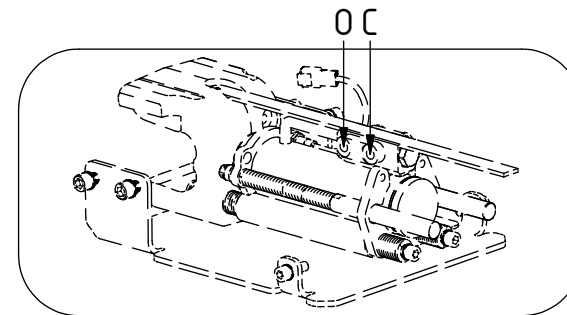

EC219 - QS60 GR20 ECHF

POS	DESCRIPTION	PART	QTY	COMMENTS
4	Sealing washer 1/4"	710702	15	QTY: 4 part of Grab adapter
6	Adapter 138-04-29 (1/4")	710135	6	QTY: 4 part of Grab adapter
7	Adapter 403-04-06 (1/4"-3/8")	712224	2	
10	Sealing washer 1/2"	710704	4	
11	Adapter 136-08-08 (1/2")	710108	2	QTY: 3 for EC-Oil
19	Bulkhead adapter nut 1/2"	710254	2	
20	Adapter 1260-08-08 (1/2")	710244	2	
21	Quick coupling 1/2"	790115	2	
22	Dust Protection	790121	2	
23	Hose Lock Short	742801	1	
24	Hose Lock Long	742802	1	
25	Hose Grab Short	740103	2	
26	Hose Grab Long	743009	2	
27	Hose Extra	742350	2	
29	Banjobolt 1/4"	710271	2	

See instruction, Standard components