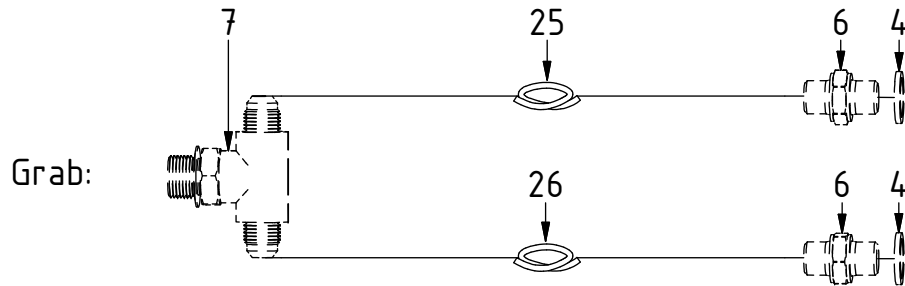

EC219 - QS60 GR20 ECHF

POS	DESCRIPTION	PART	QTY	COMMENTS
4	Sealing washer 1/4"	710702	15	QTY: 4 part of Grab adapter
6	Adapter 138-04-29 (1/4")	710135	6	QTY: 4 part of Grab adapter
7	Adapter 403-04-06 (1/4"-3/8")	712224	2	
10	Sealing washer 1/2"	710704	4	
11	Adapter 136-08-08 (1/2")	710108	2	QTY: 3 for EC-Oil
19	Bulkhead adapter nut 1/2"	710254	2	
20	Adapter 1260-08-08 (1/2")	710244	2	
21	Quick coupling 1/2"	790115	2	
22	Dust Protection	790121	2	
23	Hose Lock Short	742801	1	
24	Hose Lock Long	742802	1	
25	Hose Grab Short	740103	2	
26	Hose Grab Long	743009	2	
27	Hose Extra	742350	2	
29	Banjobolt 1/4"	710271	2	

See instruction, Standard components