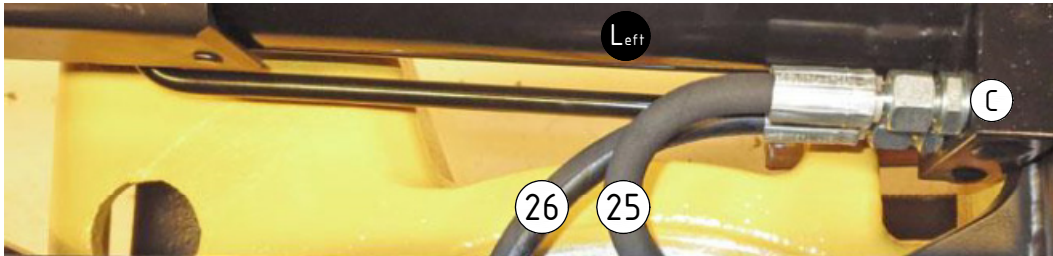

POS	DESCRIPTION	PART	QTY	COMMENTS
23	Hose Lock Short	742801	1	
24	Hose Lock Long	742802	1	
25	Hose Grab Short	740103	2	
26	Hose Grab Long	743009	2	
27	Hose Extra	742350	2	
28	Hose Extra (EC-Oil)	7000013	2	

Standard