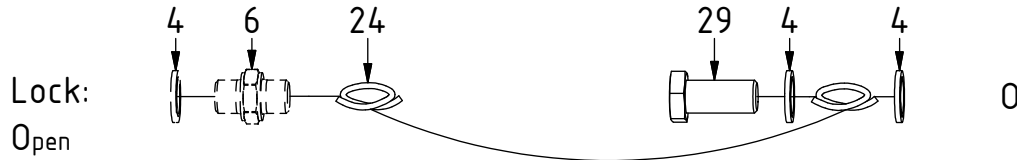

EC219 - QS60 GR20 ECHF

POS	DESCRIPTION	PART	QTY	COMMENTS
4	Sealing washer 1/4"	710702	15	QTY: 4 part of Grab adapter
6	Adapter 138-04-29 (1/4")	710135	6	QTY: 4 part of Grab adapter
7	Adapter 403-04-06 (1/4"-3/8")	712224	2	
10	Sealing washer 1/2"	710704	4	
11	Adapter 136-08-08 (1/2")	710108	2	QTY: 3 for EC-Oil
19	Bulkhead adapter nut 1/2"	710254	2	
20	Adapter 1260-08-08 (1/2")	710244	2	
21	Quick coupling 1/2"	790115	2	
22	Dust Protection	790121	2	
23	Hose Lock Short	742801	1	
24	Hose Lock Long	742802	1	
25	Hose Grab Short	740103	2	
26	Hose Grab Long	743009	2	
27	Hose Extra	742350	2	
29	Banjobolt 1/4"	710271	2	

See instruction, Standard components