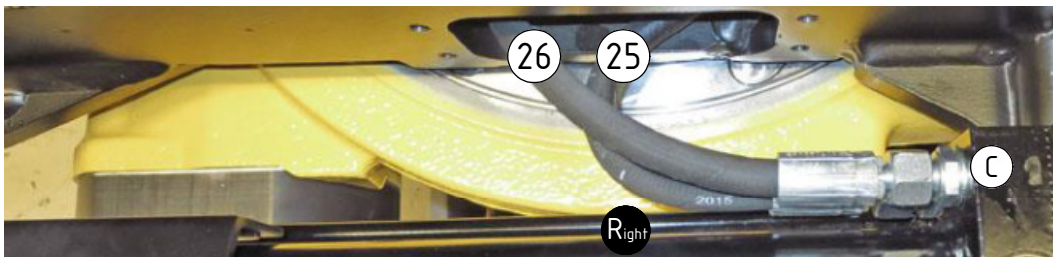

POS	DESCRIPTION	PART	QTY	COMMENTS
23	Hose Lock Short	742801	1	
24	Hose Lock Long	742802	1	
25	Hose Grab Short	740103	2	
26	Hose Grab Long	743009	2	
27	Hose Extra	742350	2	
28	Hose Extra (EC-Oil)	7000013	2	

Standard