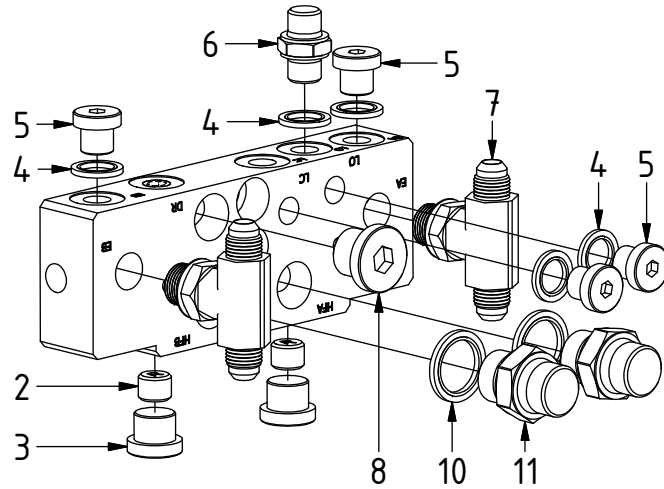

# EC219 - QS60 GR20 ECHF

POS	DESCRIPTION	PART	QTY	COMMENTS
1	See p.3 connection block config.			
12	Quick hitch QS60 GR20 EC219 ECHF	1037097	1	Grab adapter included
13	Grease the ring			
14	O-ring 319,3x5,7	710908	1	
15	Feather Key	650102	6	
16	Screw MC6S M20x90	610556	12	Torque: 64,9Nm
17	Torque tighten quick hitch to rotator frame, six holes. Rotate to access the remaining holes			
18	Pipe plug M36x2	650408	6	Part of rotator frame assembly
30	O-ring 12,42x1,78	710973	4	Part of rotator frame assembly
31	O-ring 6,07x1,78	712422	2	Part of rotator frame assembly
32	O-ring 15,6x1,78	710912	1	Part of rotator frame assembly
33	Connection block ECHF	1028391	1	Part of rotator frame assembly
34	Washer NL10	611041	2	Part of rotator frame assembly
35	Screw MC6S M10x50	610457	2	Part of rotator frame assembly

## Standard

Without Extra:

Replaces POS.10-11

POS	DESCRIPTION	PART	QTY	COMMENTS
2	Pipe plug 1/4"	711508	3	Loctite 5400
3	Plug 3/8"	711504	2	
4	Sealing washer 1/4"	710702	15	QTY: 4 part of Grab adapter
5	Plug 1/4"	711505	4	
6	Adapter 138-04-29 (1/4")	710135	6	QTY: 4 part of Grab adapter
7	Adapter 403-04-06 (1/4"-3/8")	712224	2	
8	Plug 1/2"	711500	1	QTY: 3 for EC219 Without Extra
9	Adapter 401-08-08 90° (1/2")	710156	1	
10	Sealing washer 1/2"	710704	4	
11	Adapter 136-08-08 (1/2")	710108	2	QTY: 3 for EC-Oil

See instruction, Standard components

POS	DESCRIPTION	PART	QTY	COMMENTS
9	Adapter 401-08-08 90° (1/2")	710156	1	
10	Sealing washer 1/2"	710704	4	
11	Adapter 136-08-08 (1/2")	710108	2	QTY: 3 for EC-Oil
28	Hose Extra (EC-Oil)	7000013	2	