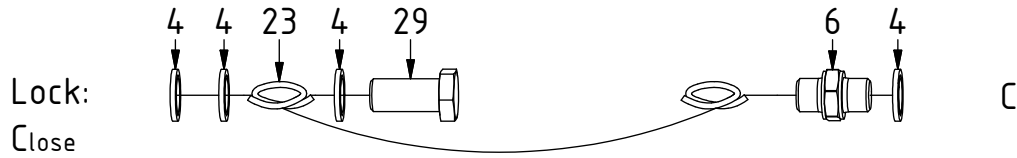

EC219 - QS60 GR20 ECHF

POS	DESCRIPTION	PART	QTY	COMMENTS
4	Sealing washer 1/4"	710702	15	QTY: 4 part of Grab adapter
6	Adapter 138-04-29 (1/4")	710135	6	QTY: 4 part of Grab adapter
7	Adapter 403-04-06 (1/4"-3/8")	712224	2	
10	Sealing washer 1/2"	710704	4	
11	Adapter 136-08-08 (1/2")	710108	2	QTY: 3 for EC-Oil
19	Bulkhead adapter nut 1/2"	710254	2	
20	Adapter 1260-08-08 (1/2")	710244	2	
21	Quick coupling 1/2"	790115	2	
22	Dust Protection	790121	2	
23	Hose Lock Short	742801	1	
24	Hose Lock Long	742802	1	
25	Hose Grab Short	740103	2	
26	Hose Grab Long	743009	2	
27	Hose Extra	742350	2	
29	Banjobolt 1/4"	710271	2	

See instruction, Standard components