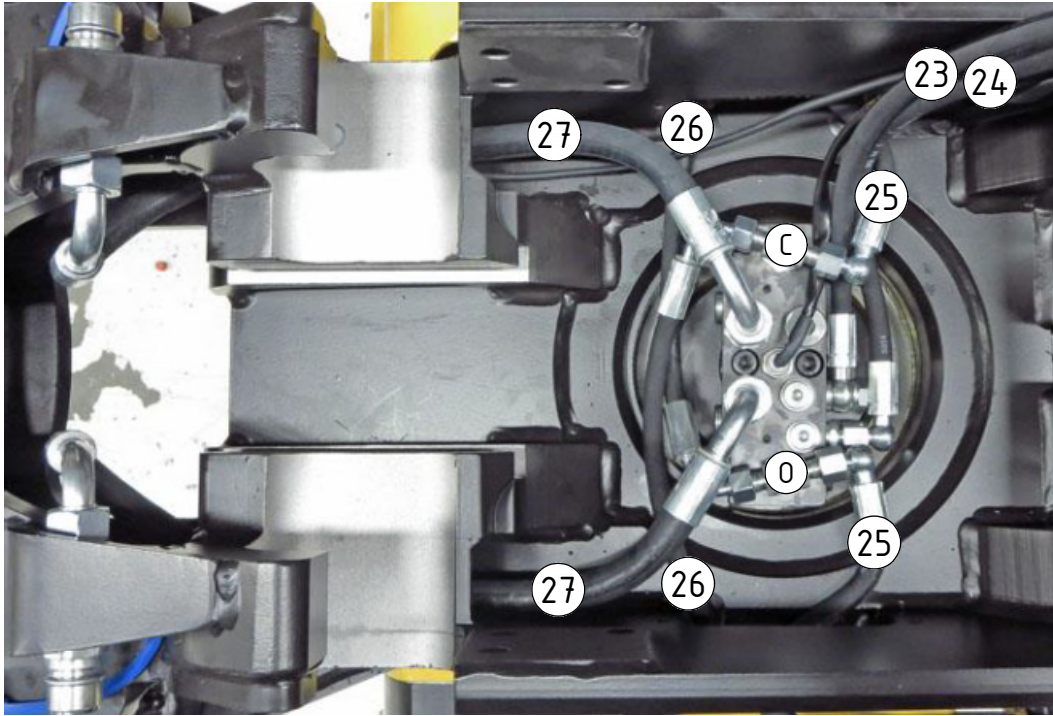

POS	DESCRIPTION	PART	QTY	COMMENTS
23	Hose Lock Short	742801	1	
24	Hose Lock Long	742802	1	
25	Hose Grab Short	740103	2	
26	Hose Grab Long	743009	2	
27	Hose Extra	742350	2	
28	Hose Extra (EC-Oil)	7000013	2	

Standard