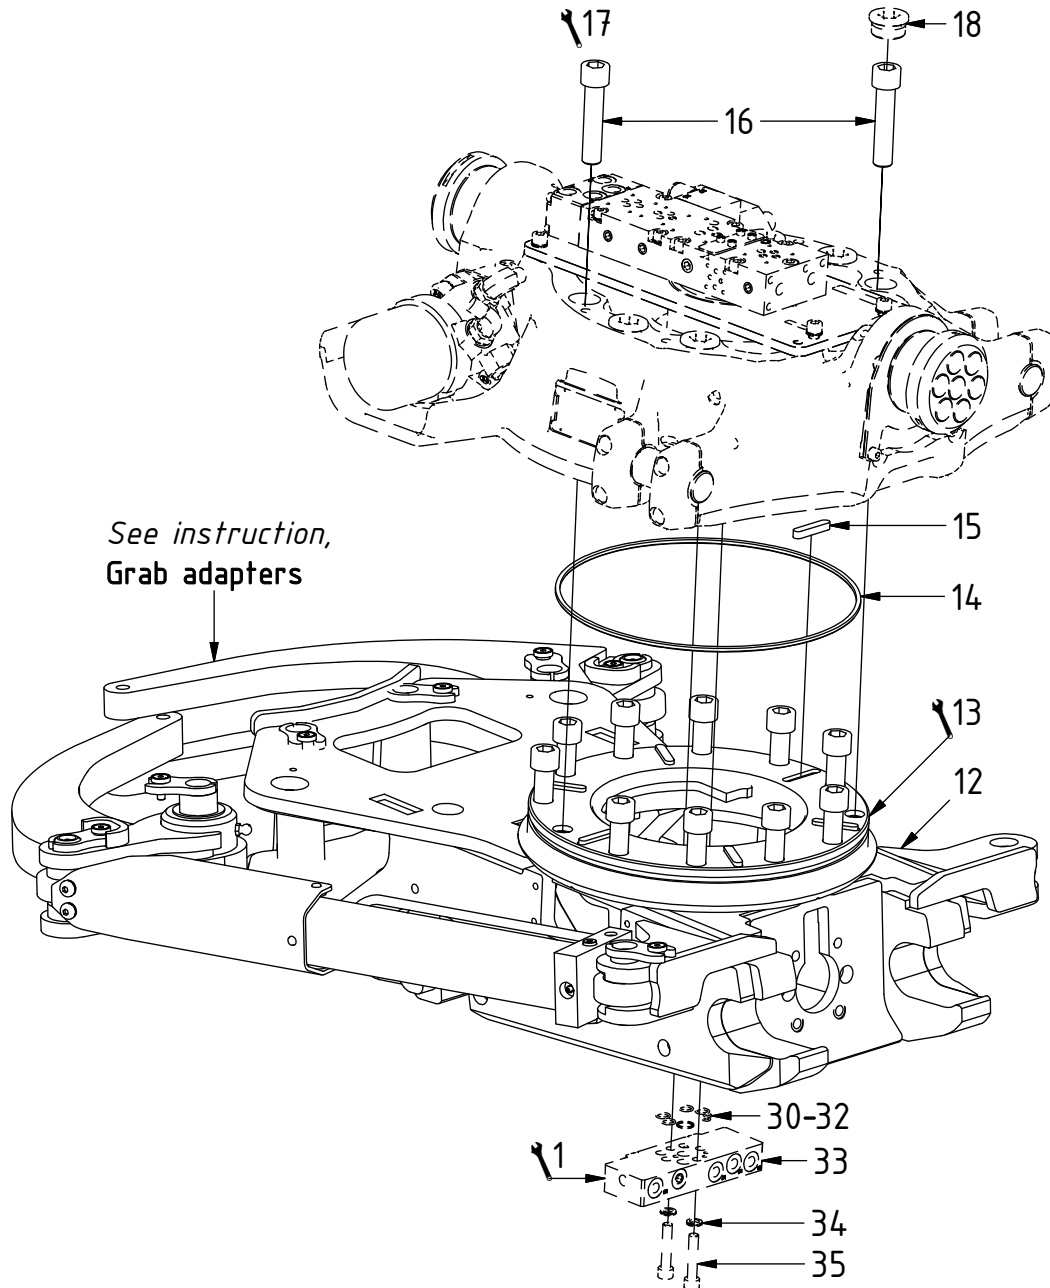

## Planned document changes:

**Briefly:**

Plug POS.3 replaced by plug 7001657 used with 3/8" Tredo.

# EC219 - QS60 GR20 ECHF

POS	DESCRIPTION	PART	QTY	COMMENTS
1	See p.3 connection block config.			
12	Quick hitch QS60 GR20 EC219 ECHF	1037097	1	Grab adapter included
13	Grease the ring			
14	O-ring 319,3x5,7	710908	1	
15	Feather Key	650102	6	
16	Screw MC6S M20x90	610556	12	Torque: 64,9Nm
17	Torque tighten quick hitch to rotator frame, six holes. Rotate to access the remaining holes			
18	Pipe plug M36x2	650408	6	Part of rotator frame assembly
30	O-ring 12,42x1,78	710973	4	Part of rotator frame assembly
31	O-ring 6,07x1,78	712422	2	Part of rotator frame assembly
32	O-ring 15,6x1,78	710912	1	Part of rotator frame assembly
33	Connection block ECHF	1028391	1	Part of rotator frame assembly
34	Washer NL10	611041	2	Part of rotator frame assembly
35	Screw MC6S M10x50	610457	2	Part of rotator frame assembly

## Standard

Without Extra:

Replaces POS.10-11

POS	DESCRIPTION	PART	QTY	COMMENTS
2	Pipe plug 1/4"	711508	3	Loctite 5400
3	Plug 3/8"	711504	2	
4	Sealing washer 1/4"	710702	15	QTY: 4 part of Grab adapter
5	Plug 1/4"	711505	4	
6	Adapter 138-04-29 (1/4")	710135	6	QTY: 4 part of Grab adapter
7	Adapter 403-04-06 (1/4"-3/8")	712224	2	
8	Plug 1/2"	711500	1	QTY: 3 for EC219 Without Extra
9	Adapter 401-08-08 90° (1/2")	710156	1	
10	Sealing washer 1/2"	710704	4	
11	Adapter 136-08-08 (1/2")	710108	2	QTY: 3 for EC-Oil

See instruction, Standard components

POS	DESCRIPTION	PART	QTY	COMMENTS
9	Adapter 401-08-08 90° (1/2")	710156	1	
10	Sealing washer 1/2"	710704	4	
11	Adapter 136-08-08 (1/2")	710108	2	QTY: 3 for EC-Oil
28	Hose Extra (EC-Oil)	7000013	2	