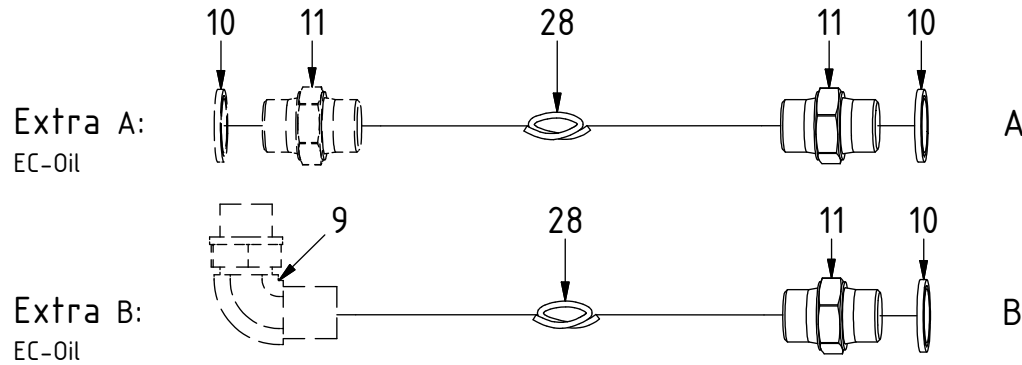

POS	DESCRIPTION	PART	QTY	COMMENTS
9	Adapter 401-08-08 90° (1/2")	710156	1	
10	Sealing washer 1/2"	710704	4	
11	Adapter 136-08-08 (1/2")	710108	2	QTY: 3 for EC-Oil
28	Hose Extra (EC-Oil)	7000013	2	

EC-Oil