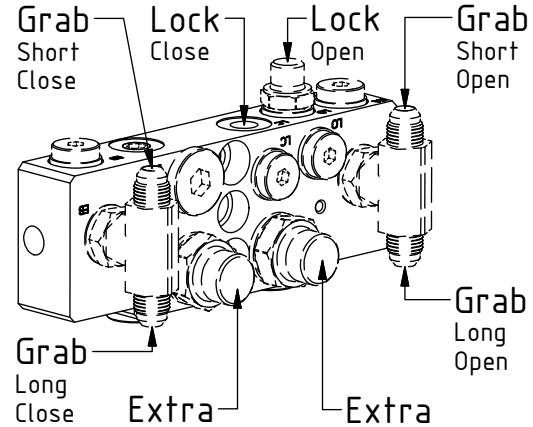

# EC219 - QS60 GR20 ECHF

POS	DESCRIPTION	PART	QTY	COMMENTS
1	See p.3 connection block config.			
12	Quick hitch QS60 GR20 EC219 ECHF	1037097	1	Grab adapter included
13	Grease the ring			
14	O-ring 319,3x5,7	710908	1	
15	Feather Key	650102	6	
16	Screw MC6S M20x90	610556	12	Torque: 64,9Nm
17	Torque tighten quick hitch to rotator frame, six holes. Rotate to access the remaining holes			
18	Pipe plug M36x2	650408	6	Part of rotator frame assembly
30	O-ring 12,42x1,78	710973	4	Part of rotator frame assembly
31	O-ring 6,07x1,78	712422	2	Part of rotator frame assembly
32	O-ring 15,6x1,78	710912	1	Part of rotator frame assembly
33	Connection block ECHF	1028391	1	Part of rotator frame assembly
34	Washer NL10	611041	2	Part of rotator frame assembly
35	Screw MC6S M10x50	610457	2	Part of rotator frame assembly

## Standard

Without Extra:

Replaces POS.10-11

POS	DESCRIPTION	PART	QTY	COMMENTS
2	Pipe plug 1/4"	711508	3	Loctite 5400
3	Plug 3/8"	711504	2	
4	Sealing washer 1/4"	710702	15	QTY: 4 part of Grab adapter
5	Plug 1/4"	711505	4	
6	Adapter 138-04-29 (1/4")	710135	6	QTY: 4 part of Grab adapter
7	Adapter 403-04-06 (1/4"-3/8")	712224	2	
8	Plug 1/2"	711500	1	QTY: 3 for EC219 Without Extra
9	Adapter 401-08-08 90° (1/2")	710156	1	
10	Sealing washer 1/2"	710704	4	
11	Adapter 136-08-08 (1/2")	710108	2	QTY: 3 for EC-Oil

# EC219 - QS60 GR20 ECHF

POS	DESCRIPTION	PART	QTY	COMMENTS
4	Sealing washer 1/4"	710702	15	QTY: 4 part of Grab adapter
6	Adapter 138-04-29 (1/4")	710135	6	QTY: 4 part of Grab adapter
7	Adapter 403-04-06 (1/4"-3/8")	712224	2	
10	Sealing washer 1/2"	710704	4	
11	Adapter 136-08-08 (1/2")	710108	2	QTY: 3 for EC-Oil
19	Bulkhead adapter nut 1/2"	710254	2	
20	Adapter 1260-08-08 (1/2")	710244	2	
21	Quick coupling 1/2"	790115	2	
22	Dust Protection	790121	2	
23	Hose Lock Short	742801	1	
24	Hose Lock Long	742802	1	
25	Hose Grab Short	740103	2	
26	Hose Grab Long	743009	2	
27	Hose Extra	742350	2	
29	Banjobolt 1/4"	710271	2	