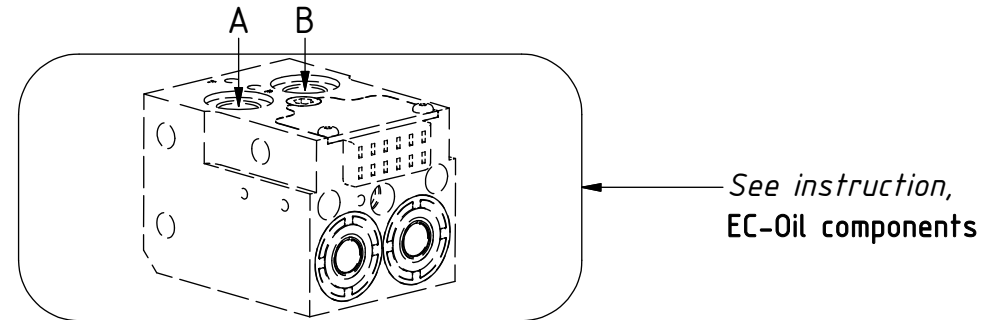

POS	DESCRIPTION	PART	QTY	COMMENTS
9	Adapter 401-08-08 90° (1/2")	710156	1	
10	Sealing washer 1/2"	710704	4	
11	Adapter 136-08-08 (1/2")	710108	2	QTY: 3 for EC-Oil
28	Hose Extra (EC-Oil)	7000013	2	

EC-Oil