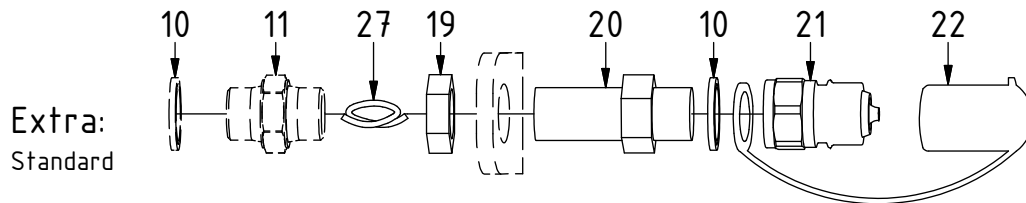

EC219 - QS60 GR20 ECHF

POS	DESCRIPTION	PART	QTY	COMMENTS
4	Sealing washer 1/4"	710702	15	QTY: 4 part of Grab adapter
6	Adapter 138-04-29 (1/4")	710135	6	QTY: 4 part of Grab adapter
7	Adapter 403-04-06 (1/4"-3/8")	712224	2	
10	Sealing washer 1/2"	710704	4	
11	Adapter 136-08-08 (1/2")	710108	2	QTY: 3 for EC-Oil
19	Bulkhead adapter nut 1/2"	710254	2	
20	Adapter 1260-08-08 (1/2")	710244	2	
21	Quick coupling 1/2"	790115	2	
22	Dust Protection	790121	2	
23	Hose Lock Short	742801	1	
24	Hose Lock Long	742802	1	
25	Hose Grab Short	740103	2	
26	Hose Grab Long	743009	2	
27	Hose Extra	742350	2	
29	Banjobolt 1/4"	710271	2	

See instruction, Standard components