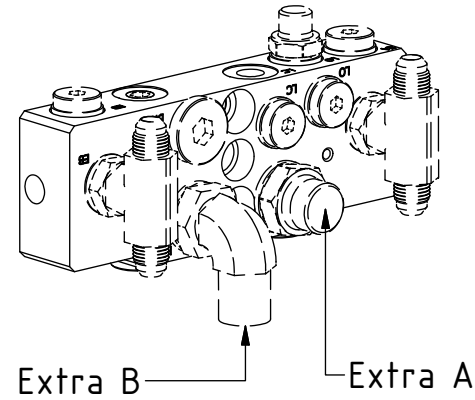

POS	DESCRIPTION	PART	QTY	COMMENTS
9	Adapter 401-08-08 90° (1/2")	710156	1	
10	Sealing washer 1/2"	710704	4	
11	Adapter 136-08-08 (1/2")	710108	2	QTY: 3 for EC-Oil
28	Hose Extra (EC-Oil)	7000013	2	

EC-Oil