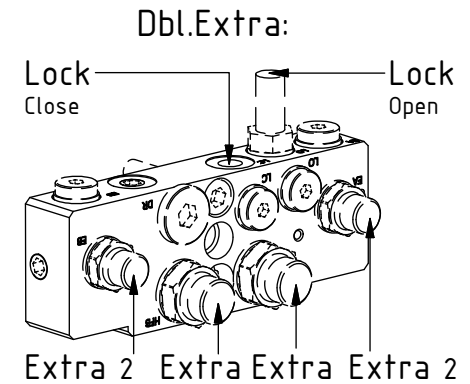

POS in order of assembly

Standard:

POS	DESCRIPTION	PART	QTY	COMMENTS
2	Pipe plug Bspt 1/4"	711508	4	Loctite 5400
3	Plug 3/8"	711504	4	
4	Plug Bsp 1/2"	711500	1	
5	Washer GBR04 1/4	710702	13	
6	Plug 1/4"	711505	4	
7	Bulkhead adapter 1/4"	710240	1	
8	Sealing washer 1/2"	710704	8	
9	Adapter 1/2"	710108	2	
10	Washer GBR06 3/8	710703	6	
11	Adapter 3/8"	710106	2	

Dbl.Extra:

EC219 ECHF - S1

POS	DESCRIPTION	PART	QTY	COMMENTS
5	Washer GBR04 1/4	710702	13	
7	Bulkhead adapter 1/4"	710240	1	
8	Sealing washer 1/2"	710704	8	
9	Adapter 1/2"	710108	2	
10	Washer GBR06 3/8	710703	6	
11	Adapter 3/8"	710106	2	
31	Hose Lock Short	7000056	1	
32	Hose Lock Long	7000096	1	
33	Banjo Bolt Bsp 1/4"	710271	3	
34	Sealing washer 3/4"	710706	4	
35	Adapter Bsp 3/4" male-male	710126	2	
36	Adapter 45° 3/4" male-sw female	712217	2	
37	Quick coupling 3/4"	790193	2	
38	Dust protection 3/4"	790195	2	
39	Adapter 90°	712209	2	
40	Adapter 1/2"	710132	4	
41	Quick coupling 1/2"	790115	2	
42	Dust protection 1/2"	790121	2	
43	Adapter 90° 3/8"	710165	2	
44	Adapter 3/8"	710131	2	
45	Quick coupling 3/8"	790113	2	
46	Dust protection 3/8"	790120	2	