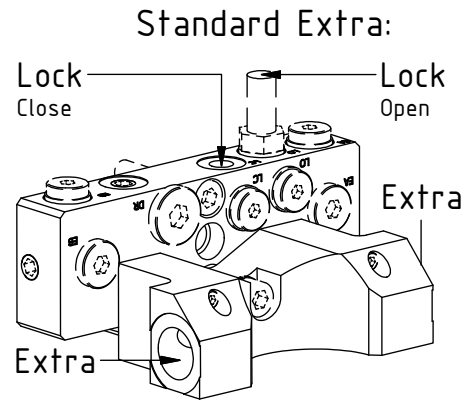

POS in order of assembly

Standard:

POS	DESCRIPTION	PART	QTY	COMMENTS
2	Pipe plug Bspt 1/4"	711508	4	Loctite 5400
3	Plug 3/8"	711504	4	
4	Plug Bsp 1/2"	711500	1	
5	Washer GBR04 1/4	710702	13	
6	Plug 1/4"	711505	4	
7	Bulkhead adapter 1/4"	710240	1	
8	Sealing washer 1/2"	710704	8	
9	Adapter 1/2"	710108	2	
10	Washer GBR06 3/8	710703	6	
11	Adapter 3/8"	710106	2	

Dbl.Extra:

EC219 ECHF - S1

POS	DESCRIPTION	PART	QTY	COMMENTS
5	Washer GBR04 1/4	710702	13	
7	Bulkhead adapter 1/4"	710240	1	
8	Sealing washer 1/2"	710704	8	
9	Adapter 1/2"	710108	2	
10	Washer GBR06 3/8	710703	6	
11	Adapter 3/8"	710106	2	
31	Hose Lock Short	7000056	1	
32	Hose Lock Long	7000096	1	
33	Banjo Bolt Bsp 1/4"	710271	3	
34	Sealing washer 3/4"	710706	4	
35	Adapter Bsp 3/4" male-male	710126	2	
36	Adapter 45° 3/4" male-sw female	712217	2	
37	Quick coupling 3/4"	790193	2	
38	Dust protection 3/4"	790195	2	
39	Adapter 90°	712209	2	
40	Adapter 1/2"	710132	4	
41	Quick coupling 1/2"	790115	2	
42	Dust protection 1/2"	790121	2	
43	Adapter 90° 3/8"	710165	2	
44	Adapter 3/8"	710131	2	
45	Quick coupling 3/8"	790113	2	
46	Dust protection 3/8"	790120	2	