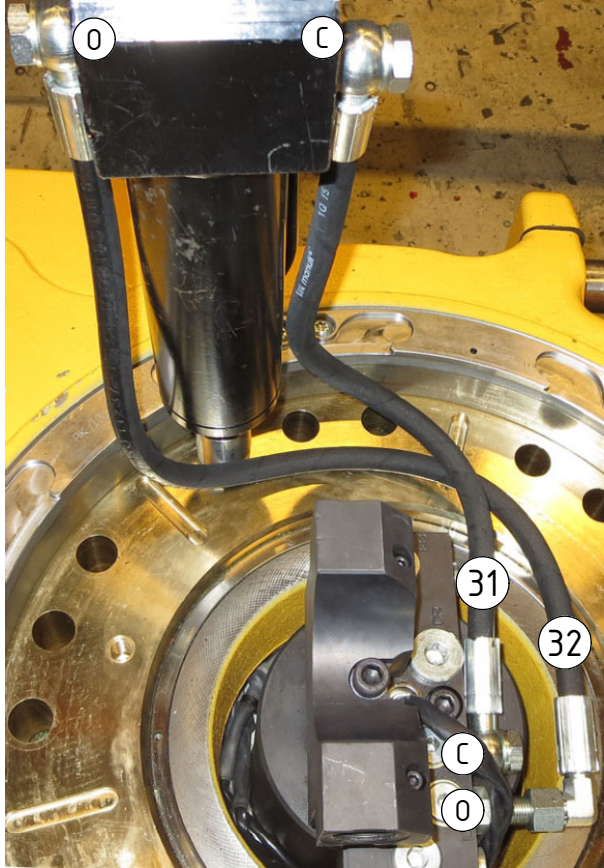

POS	DESCRIPTION	PART	QTY	COMMENTS
31	Hose Lock Short	7000056	1	
32	Hose Lock Long	7000096	1	

POS in order of assembly

Standard