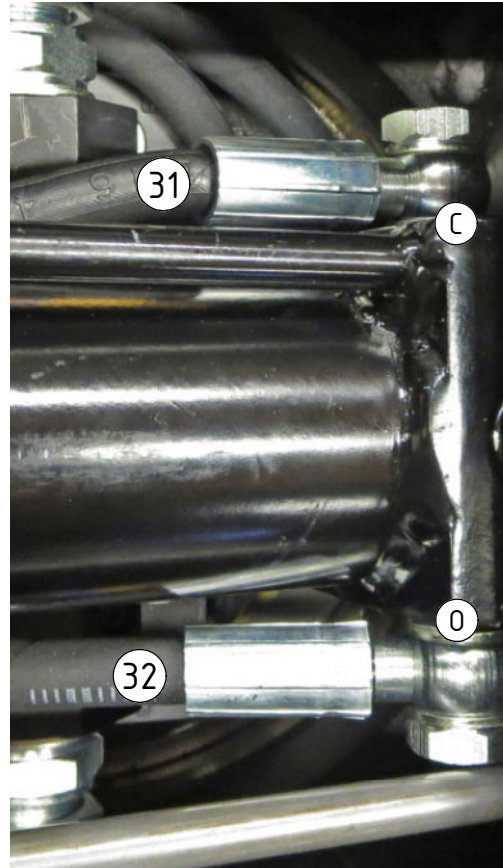

EC219 ECHF - S1

POS	DESCRIPTION	PART	QTY	COMMENTS
1	See p.3 connection block config.			
12	Quick hitch S1 EC226	1017555	1	
13	Grease the ring			
14	O-ring 319,3x5,7	710908	1	
15	Feather Key	650102	6	
16	Socket Head Screw 20x90	610556	12	Torque: 64,9Nm
17	Torque tighten quick hitch to rotator frame, six holes. Rotate to access the remaining holes			
18	Pipe plug M36x2	650408	6	Part of rotator frame assembly
19	O-ring 6,07x1,78	712422	2	Part of rotator frame assembly
20	O-ring 12,42x1,78	710973	4	Part of rotator frame assembly
21	O-ring 15,6x1,78	710912	1	Part of rotator frame assembly
22	Connection block ECHF	1028391	1	Part of rotator frame assembly
23	Washer NL10	611041	2	Part of rotator frame assembly
24	Socket Head Screw 10x50	610457	1	Part of rotator frame assembly
25	Does not apply to Dbl.Extra			
26	Extra block 3/4" ECHF S1	1031024	1	
27	O-ring 20,35x1,78	710974	2	
28	Socket Head Screw 10x90 ZFSHL	6000153	1	
29	Socket Head Screw 5x60	610409	2	Torque: 9,7Nm
30	Plug	711532	2	To POS.26 for EC226 Without Extra

Dbl.Extra:

EC219 ECHF - S1

POS	DESCRIPTION	PART	QTY	COMMENTS
5	Washer GBR04 1/4	710702	13	
7	Bulkhead adapter 1/4"	710240	1	
8	Sealing washer 1/2"	710704	8	
9	Adapter 1/2"	710108	2	
10	Washer GBR06 3/8	710703	6	
11	Adapter 3/8"	710106	2	
31	Hose Lock Short	7000056	1	
32	Hose Lock Long	7000096	1	
33	Banjo Bolt Bsp 1/4"	710271	3	
34	Sealing washer 3/4"	710706	4	
35	Adapter Bsp 3/4" male-male	710126	2	
36	Adapter 45° 3/4" male-sw female	712217	2	
37	Quick coupling 3/4"	790193	2	
38	Dust protection 3/4"	790195	2	
39	Adapter 90°	712209	2	
40	Adapter 1/2"	710132	4	
41	Quick coupling 1/2"	790115	2	
42	Dust protection 1/2"	790121	2	
43	Adapter 90° 3/8"	710165	2	
44	Adapter 3/8"	710131	2	
45	Quick coupling 3/8"	790113	2	
46	Dust protection 3/8"	790120	2	

POS	DESCRIPTION	PART	QTY	COMMENTS
31	Hose Lock Short	7000056	1	
32	Hose Lock Long	7000096	1	

POS in order of assembly

Standard

Dbl.Extra