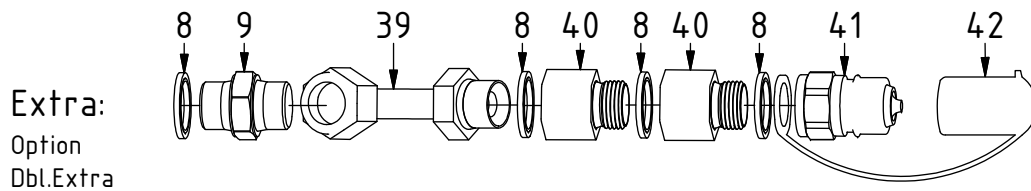

EC219 ECHF - S1

POS	DESCRIPTION	PART	QTY	COMMENTS
5	Washer GBR04 1/4	710702	13	
7	Bulkhead adapter 1/4"	710240	1	
8	Sealing washer 1/2"	710704	8	
9	Adapter 1/2"	710108	2	
10	Washer GBR06 3/8	710703	6	
11	Adapter 3/8"	710106	2	
31	Hose Lock Short	7000056	1	
32	Hose Lock Long	7000096	1	
33	Banjo Bolt Bsp 1/4"	710271	3	
34	Sealing washer 3/4"	710706	4	
35	Adapter Bsp 3/4" male-male	710126	2	
36	Adapter 45° 3/4" male-sw female	712217	2	
37	Quick coupling 3/4"	790193	2	
38	Dust protection 3/4"	790195	2	
39	Adapter 90°	712209	2	
40	Adapter 1/2"	710132	4	
41	Quick coupling 1/2"	790115	2	
42	Dust protection 1/2"	790121	2	
43	Adapter 90° 3/8"	710165	2	
44	Adapter 3/8"	710131	2	
45	Quick coupling 3/8"	790113	2	
46	Dust protection 3/8"	790120	2