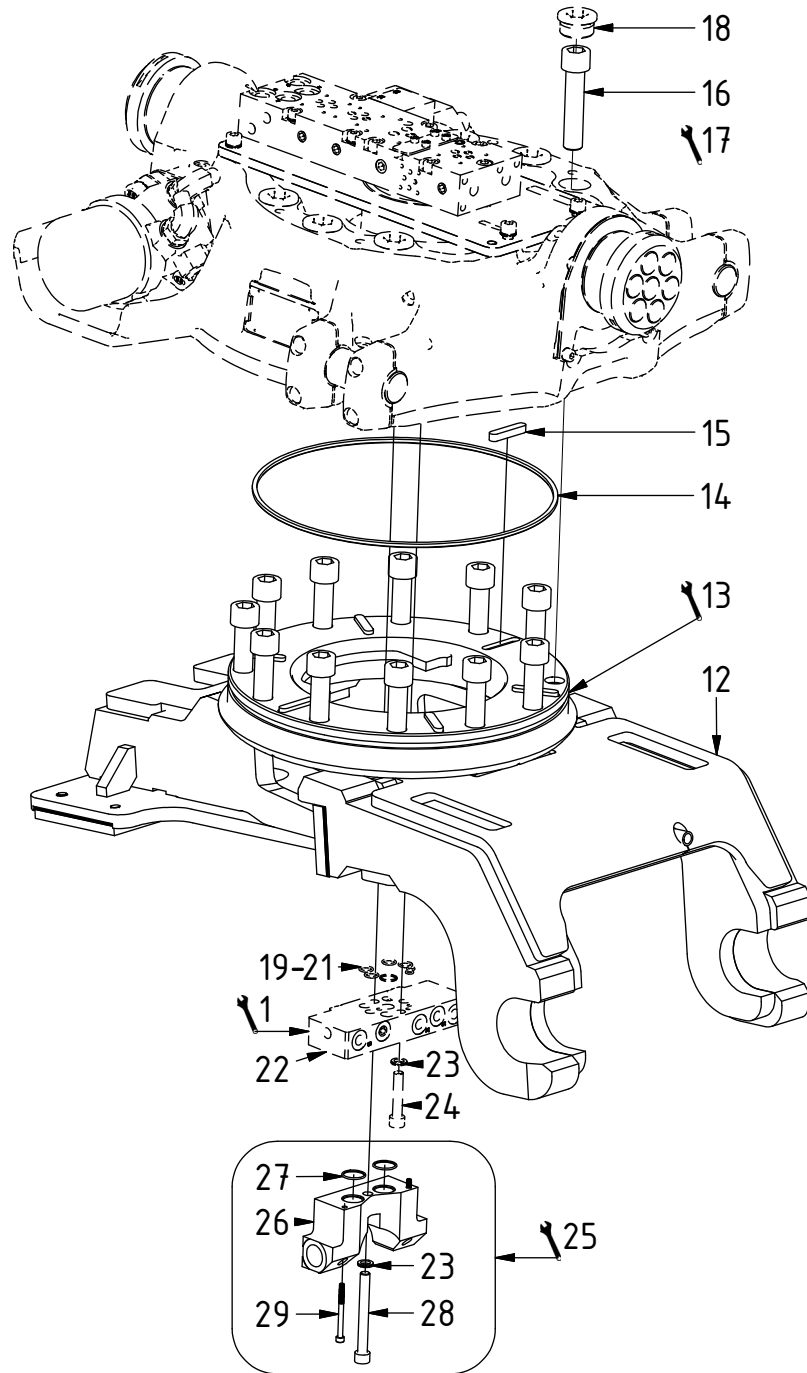

COVERSHEET

Planned document changes:

Briefly:

Plug POS.3 replaced by plug 7001657 used with 3/8" Tredo.

Document changes:

<u>Date:</u>	<u>Change:</u>	<u>Rev. after change:</u>
2021-05-06	Washers against cylinder corrected.	C
2018-12-21	Positions order for Extra corrected.	B
2018-10-01	Option Dbl.Extra added. Coversheet added.	A

EC219 ECHF - S1

POS	DESCRIPTION	PART	QTY	COMMENTS
1	See p.3 connection block config.			
12	Quick hitch S1 EC226	1017555	1	
13	Grease the ring			
14	O-ring 319,3x5,7	710908	1	
15	Feather Key	650102	6	
16	Socket Head Screw 20x90	610556	12	Torque: 64,9Nm
17	Torque tighten quick hitch to rotator frame, six holes. Rotate to access the remaining holes			
18	Pipe plug M36x2	650408	6	Part of rotator frame assembly
19	O-ring 6,07x1,78	712422	2	Part of rotator frame assembly
20	O-ring 12,42x1,78	710973	4	Part of rotator frame assembly
21	O-ring 15,6x1,78	710912	1	Part of rotator frame assembly
22	Connection block ECHF	1028391	1	Part of rotator frame assembly
23	Washer NL10	611041	2	Part of rotator frame assembly
24	Socket Head Screw 10x50	610457	1	Part of rotator frame assembly
25	Does not apply to Dbl.Extra			
26	Extra block 3/4" ECHF S1	1031024	1	
27	O-ring 20,35x1,78	710974	2	
28	Socket Head Screw 10x90 ZFSHL	6000153	1	
29	Socket Head Screw 5x60	610409	2	Torque: 9,7Nm
30	Plug	711532	2	To POS.26 for EC226 Without Extra

POS in order of assembly

Standard:

POS	DESCRIPTION	PART	QTY	COMMENTS
2	Pipe plug Bspt 1/4"	711508	4	Loctite 5400
3	Plug 3/8"	711504	4	
4	Plug Bsp 1/2"	711500	1	
5	Washer GBR04 1/4	710702	13	
6	Plug 1/4"	711505	4	
7	Bulkhead adapter 1/4"	710240	1	
8	Sealing washer 1/2"	710704	8	
9	Adapter 1/2"	710108	2	
10	Washer GBR06 3/8	710703	6	
11	Adapter 3/8"	710106	2	

POS	DESCRIPTION	PART	QTY	COMMENTS
31	Hose Lock Short	7000056	1	
32	Hose Lock Long	7000096	1	

POS in order of assembly

Standard

Dbl.Extra