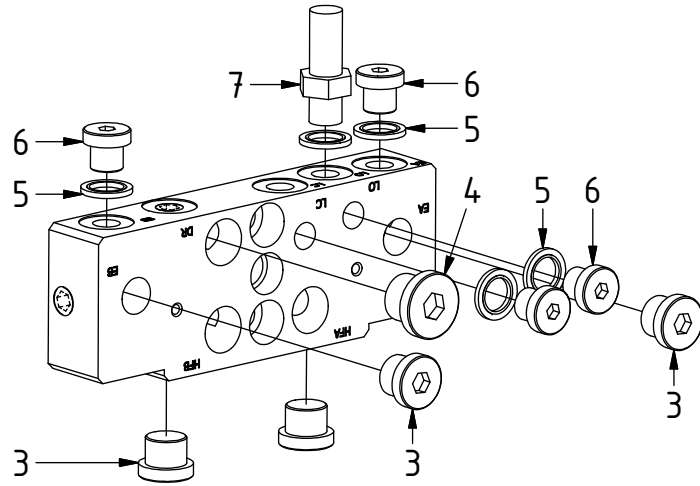

COVERSHEET

Planned document changes:

Briefly:

Plug POS.3 replaced by plug 7001657 used with 3/8" Tredo.

Document changes:

<u>Date:</u>	<u>Change:</u>	<u>Rev. after change:</u>
2021-05-06	Washers against cylinder corrected.	C
2018-12-21	Positions order for Extra corrected.	B
2018-10-01	Option Dbl.Extra added. Coversheet added.	A

EC219 ECHF - S1

POS	DESCRIPTION	PART	QTY	COMMENTS
1	See p.3 connection block config.			
12	Quick hitch S1 EC226	1017555	1	
13	Grease the ring			
14	O-ring 319,3x5,7	710908	1	
15	Feather Key	650102	6	
16	Socket Head Screw 20x90	610556	12	Torque: 64,9Nm
17	Torque tighten quick hitch to rotator frame, six holes. Rotate to access the remaining holes			
18	Pipe plug M36x2	650408	6	Part of rotator frame assembly
19	O-ring 6,07x1,78	712422	2	Part of rotator frame assembly
20	O-ring 12,42x1,78	710973	4	Part of rotator frame assembly
21	O-ring 15,6x1,78	710912	1	Part of rotator frame assembly
22	Connection block ECHF	1028391	1	Part of rotator frame assembly
23	Washer NL10	611041	2	Part of rotator frame assembly
24	Socket Head Screw 10x50	610457	1	Part of rotator frame assembly
25	Does not apply to Dbl.Extra			
26	Extra block 3/4" ECHF S1	1031024	1	
27	O-ring 20,35x1,78	710974	2	
28	Socket Head Screw 10x90 ZFSHL	6000153	1	
29	Socket Head Screw 5x60	610409	2	Torque: 9,7Nm
30	Plug	711532	2	To POS.26 for EC226 Without Extra

POS in order of assembly

Standard:

POS	DESCRIPTION	PART	QTY	COMMENTS
2	Pipe plug Bspt 1/4"	711508	4	Loctite 5400
3	Plug 3/8"	711504	4	
4	Plug Bsp 1/2"	711500	1	
5	Washer GBR04 1/4	710702	13	
6	Plug 1/4"	711505	4	
7	Bulkhead adapter 1/4"	710240	1	
8	Sealing washer 1/2"	710704	8	
9	Adapter 1/2"	710108	2	
10	Washer GBR06 3/8	710703	6	
11	Adapter 3/8"	710106	2	

POS	DESCRIPTION	PART	QTY	COMMENTS
31	Hose Lock Short	7000056	1	
32	Hose Lock Long	7000096	1	

POS in order of assembly

Standard

Dbl.Extra