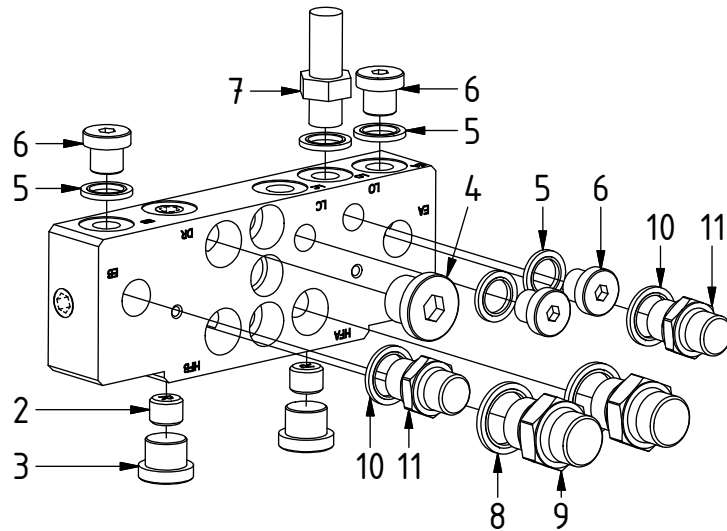

Dbl.Extra: