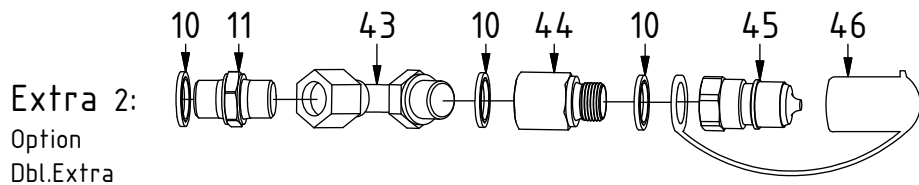

EC219 ECHF - S1

POS	DESCRIPTION	PART	QTY	COMMENTS
5	Washer GBR04 1/4	710702	13	
7	Bulkhead adapter 1/4"	710240	1	
8	Sealing washer 1/2"	710704	8	
9	Adapter 1/2"	710108	2	
10	Washer GBR06 3/8	710703	6	
11	Adapter 3/8"	710106	2	
31	Hose Lock Short	7000056	1	
32	Hose Lock Long	7000096	1	
33	Banjo Bolt Bsp 1/4"	710271	3	
34	Sealing washer 3/4"	710706	4	
35	Adapter Bsp 3/4" male-male	710126	2	
36	Adapter 45° 3/4" male-sw female	712217	2	
37	Quick coupling 3/4"	790193	2	
38	Dust protection 3/4"	790195	2	
39	Adapter 90°	712209	2	
40	Adapter 1/2"	710132	4	
41	Quick coupling 1/2"	790115	2	
42	Dust protection 1/2"	790121	2	
43	Adapter 90° 3/8"	710165	2	
44	Adapter 3/8"	710131	2	
45	Quick coupling 3/8"	790113	2	
46	Dust protection 3/8"	790120	2