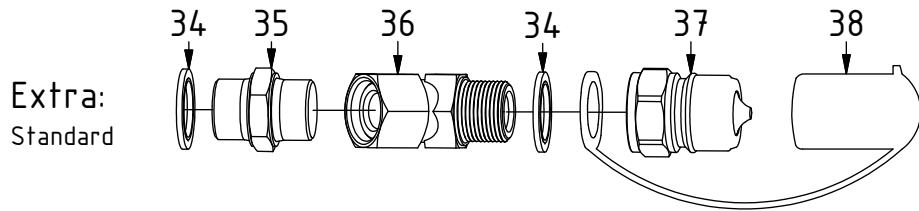

EC219 ECHF - S1

POS	DESCRIPTION	PART	QTY	COMMENTS
5	Washer GBR04 1/4	710702	13	
7	Bulkhead adapter 1/4"	710240	1	
8	Sealing washer 1/2"	710704	8	
9	Adapter 1/2"	710108	2	
10	Washer GBR06 3/8	710703	6	
11	Adapter 3/8"	710106	2	
31	Hose Lock Short	7000056	1	
32	Hose Lock Long	7000096	1	
33	Banjo Bolt Bsp 1/4"	710271	3	
34	Sealing washer 3/4"	710706	4	
35	Adapter Bsp 3/4" male-male	710126	2	
36	Adapter 45° 3/4" male-sw female	712217	2	
37	Quick coupling 3/4"	790193	2	
38	Dust protection 3/4"	790195	2	
39	Adapter 90°	712209	2	
40	Adapter 1/2"	710132	4	
41	Quick coupling 1/2"	790115	2	
42	Dust protection 1/2"	790121	2	
43	Adapter 90° 3/8"	710165	2	
44	Adapter 3/8"	710131	2	
45	Quick coupling 3/8"	790113	2	
46	Dust protection 3/8"	790120	2