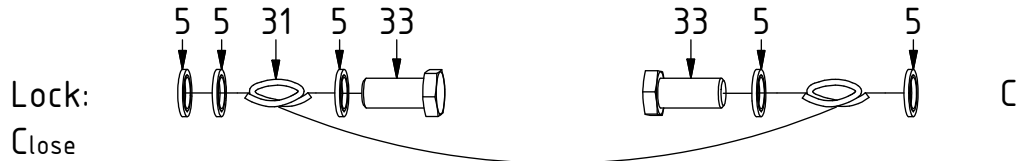

EC219 ECHF - S1

POS	DESCRIPTION	PART	QTY	COMMENTS
5	Washer GBR04 1/4	710702	13	
7	Bulkhead adapter 1/4"	710240	1	
8	Sealing washer 1/2"	710704	8	
9	Adapter 1/2"	710108	2	
10	Washer GBR06 3/8	710703	6	
11	Adapter 3/8"	710106	2	
31	Hose Lock Short	7000056	1	
32	Hose Lock Long	7000096	1	
33	Banjo Bolt Bsp 1/4"	710271	3	
34	Sealing washer 3/4"	710706	4	
35	Adapter Bsp 3/4" male-male	710126	2	
36	Adapter 45° 3/4" male-sw female	712217	2	
37	Quick coupling 3/4"	790193	2	
38	Dust protection 3/4"	790195	2	
39	Adapter 90°	712209	2	
40	Adapter 1/2"	710132	4	
41	Quick coupling 1/2"	790115	2	
42	Dust protection 1/2"	790121	2	
43	Adapter 90° 3/8"	710165	2	
44	Adapter 3/8"	710131	2	
45	Quick coupling 3/8"	790113	2	
46	Dust protection 3/8"	790120	2