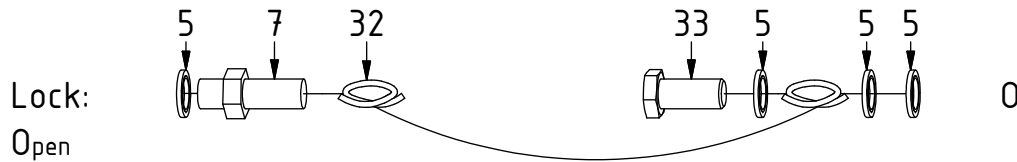

EC219 ECHF - S1

POS	DESCRIPTION	PART	QTY	COMMENTS
5	Washer GBR04 1/4	710702	13	
7	Bulkhead adapter 1/4"	710240	1	
8	Sealing washer 1/2"	710704	8	
9	Adapter 1/2"	710108	2	
10	Washer GBR06 3/8	710703	6	
11	Adapter 3/8"	710106	2	
31	Hose Lock Short	7000056	1	
32	Hose Lock Long	7000096	1	
33	Banjo Bolt Bsp 1/4"	710271	3	
34	Sealing washer 3/4"	710706	4	
35	Adapter Bsp 3/4" male-male	710126	2	
36	Adapter 45° 3/4" male-sw female	712217	2	
37	Quick coupling 3/4"	790193	2	
38	Dust protection 3/4"	790195	2	
39	Adapter 90°	712209	2	
40	Adapter 1/2"	710132	4	
41	Quick coupling 1/2"	790115	2	
42	Dust protection 1/2"	790121	2	
43	Adapter 90° 3/8"	710165	2	
44	Adapter 3/8"	710131	2	
45	Quick coupling 3/8"	790113	2	
46	Dust protection 3/8"	790120	2