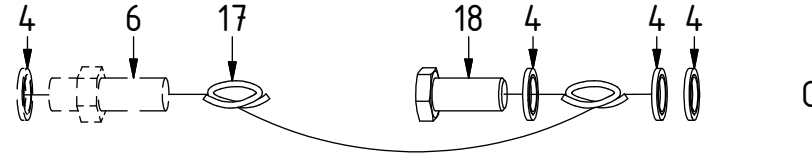

# EC219 ECHF - S1 GR20

POS	DESCRIPTION	PART	QTY	COMMENTS
1	See p.3 connection block config.			
9	Quick hitch S1 GR20 ECHF Complete	1029924	1	Grab adapter included
10	Grease the ring			
11	O-ring 319,3x5,7	710908	1	
12	Feather Key	650102	6	
13	Socket Head Screw 20x90	610556	12	Torque: 64.9Nm
14	Torque tighten quick hitch to rotator frame, six holes. Rotate to access the remaining holes			
15	Pipe plug M36x2 Din 908	650408	1	Part of rotator frame assembly
27	O-ring 6,07x1,78	712422	2	Part of rotator frame assembly
28	O-ring 12,42x1,78	710973	4	Part of rotator frame assembly
29	O-ring 15,6x1,78	710912	1	Part of rotator frame assembly
30	Connection block ECHF	1028391	1	Part of rotator frame assembly
31	O-ring 20,35x1,78 70 shore	710974	2	
32	Connection 3/4" ECHF S1	1031024	1	
33	Washer NL10	611041	2	Part of rotator frame assembly
34	Socket Head Screw 10x50	610457	1	Part of rotator frame assembly
35	Socket Head Screw 10x90 ZFSHL	6000153	1	
36	Socket Head Screw 5x60	610409	2	

# EC219 ECHF - S1 GR20

POS	DESCRIPTION	PART	QTY	COMMENTS
2	Pipe plug 1/4"	711508	2	Loctite 5400
3	Plug 3/8"	711504	4	
4	Washer GBR04 1/4	710702	13	QTY: 4 part of Grab adapter
5	Plug 1/4"	711505	4	
6	Bulkhead adapter 1/4"	710240	1	
7	Plug 1/2"	711500	1	
8	Adapter "T" 403-04-06	712224	2	

POS in order of assembly

# EC219 ECHF - S1 GR20

Lock:  
Close

Lock:  
Open

Grab:  
Close

Grab:  
Open

Extra:  
Standard

POS	DESCRIPTION	PART	QTY	COMMENTS
4	Washer GBR04 1/4"	710702	13	QTY: 4 part of Grab adapter
6	Bulkhead adapter 1/4"	710240	1	
8	Adapter "T" 403-04-06	712224	2	
16	Hose Lock Close	7000056	1	
17	Hose Lock Open	7000096	1	
18	Banjobolt 1/4"	710271	3	
19	Hose Grab Long	7000058	2	
20	Hose Grab Short	7000057	2	
21	Adapter 1/4"	710135	4	Part of Grab adapter
22	Sealing washer 3/4"	710706	4	
23	Adapter Bsp 3/4" male - male	710126	2	
24	Adapter 45° 3/4" male - female	712217	2	
25	Quick coupling 3/4"	790193	2	
26	Dust protection 3/4"	790195	2	