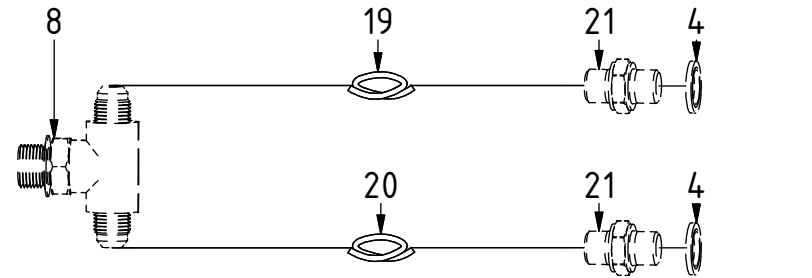

# EC219 ECHF - S1 GR20

POS	DESCRIPTION	PART	QTY	COMMENTS
1	See p.3 connection block config.			
9	Quick hitch S1 GR20 ECHF Complete	1029924	1	Grab adapter included
10	Grease the ring			
11	O-ring 319,3x5,7	710908	1	
12	Feather Key	650102	6	
13	Socket Head Screw 20x90	610556	12	Torque: 64.9Nm
14	Torque tighten quick hitch to rotator frame, six holes. Rotate to access the remaining holes			
15	Pipe plug M36x2 Din 908	650408	1	Part of rotator frame assembly
27	O-ring 6,07x1,78	712422	2	Part of rotator frame assembly
28	O-ring 12,42x1,78	710973	4	Part of rotator frame assembly
29	O-ring 15,6x1,78	710912	1	Part of rotator frame assembly
30	Connection block ECHF	1028391	1	Part of rotator frame assembly
31	O-ring 20,35x1,78 70 shore	710974	2	
32	Connection 3/4" ECHF S1	1031024	1	
33	Washer NL10	611041	2	Part of rotator frame assembly
34	Socket Head Screw 10x50	610457	1	Part of rotator frame assembly
35	Socket Head Screw 10x90 ZFSHL	6000153	1	
36	Socket Head Screw 5x60	610409	2	

# EC219 ECHF - S1 GR20

Lock:  
Close

Lock:  
Open

Grab:  
Close

Grab:  
Open

Extra:  
Standard

POS	DESCRIPTION	PART	QTY	COMMENTS
4	Washer GBR04 1/4"	710702	13	QTY: 4 part of Grab adapter
6	Bulkhead adapter 1/4"	710240	1	
8	Adapter "T" 403-04-06	712224	2	
16	Hose Lock Close	7000056	1	
17	Hose Lock Open	7000096	1	
18	Banjobolt 1/4"	710271	3	
19	Hose Grab Long	7000058	2	
20	Hose Grab Short	7000057	2	
21	Adapter 1/4"	710135	4	Part of Grab adapter
22	Sealing washer 3/4"	710706	4	
23	Adapter Bsp 3/4" male - male	710126	2	
24	Adapter 45° 3/4" male - female	712217	2	
25	Quick coupling 3/4"	790193	2	
26	Dust protection 3/4"	790195	2	

# EC219 ECHF - S1 GR20

POS	DESCRIPTION	PART	QTY	COMMENTS
16	Hose Lock Close	7000056	1	
17	Hose Lock Open	7000096	1	
19	Hose Grab Long	7000058	2	
20	Hose Grab Short	7000057	2	