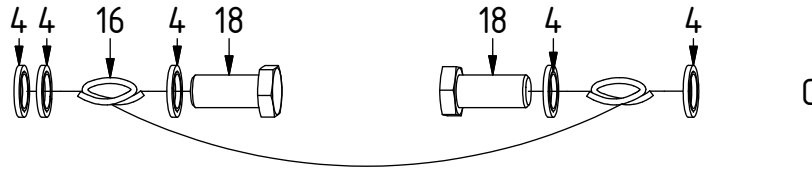

# EC219 ECHF - S1 GR20

POS	DESCRIPTION	PART	QTY	COMMENTS
1	See p.3 connection block config.			
9	Quick hitch S1 GR20 ECHF Complete	1029924	1	Grab adapter included
10	Grease the ring			
11	O-ring 319,3x5,7	710908	1	
12	Feather Key	650102	6	
13	Socket Head Screw 20x90	610556	12	Torque: 64.9Nm
14	Torque tighten quick hitch to rotator frame, six holes. Rotate to access the remaining holes			
15	Pipe plug M36x2 Din 908	650408	1	Part of rotator frame assembly
27	O-ring 6,07x1,78	712422	2	Part of rotator frame assembly
28	O-ring 12,42x1,78	710973	4	Part of rotator frame assembly
29	O-ring 15,6x1,78	710912	1	Part of rotator frame assembly
30	Connection block ECHF	1028391	1	Part of rotator frame assembly
31	O-ring 20,35x1,78 70 shore	710974	2	
32	Connection 3/4" ECHF S1	1031024	1	
33	Washer NL10	611041	2	Part of rotator frame assembly
34	Socket Head Screw 10x50	610457	1	Part of rotator frame assembly
35	Socket Head Screw 10x90 ZFSHL	6000153	1	
36	Socket Head Screw 5x60	610409	2	

# EC219 ECHF - S1 GR20

POS	DESCRIPTION	PART	QTY	COMMENTS
2	Pipe plug 1/4"	711508	2	Loctite 5400
3	Plug 3/8"	711504	4	
4	Washer GBR04 1/4	710702	13	QTY: 4 part of Grab adapter
5	Plug 1/4"	711505	4	
6	Bulkhead adapter 1/4"	710240	1	
7	Plug 1/2"	711500	1	
8	Adapter "T" 403-04-06	712224	2	

# EC219 ECHF - S1 GR20

Lock:  
Close

Lock:  
Open

Grab:  
Close

Grab:  
Open

Extra:  
Standard

POS	DESCRIPTION	PART	QTY	COMMENTS
4	Washer GBR04 1/4"	710702	13	QTY: 4 part of Grab adapter
6	Bulkhead adapter 1/4"	710240	1	
8	Adapter "T" 403-04-06	712224	2	
16	Hose Lock Close	7000056	1	
17	Hose Lock Open	7000096	1	
18	Banjobolt 1/4"	710271	3	
19	Hose Grab Long	7000058	2	
20	Hose Grab Short	7000057	2	
21	Adapter 1/4"	710135	4	Part of Grab adapter
22	Sealing washer 3/4"	710706	4	
23	Adapter Bsp 3/4" male - male	710126	2	
24	Adapter 45° 3/4" male - female	712217	2	
25	Quick coupling 3/4"	790193	2	
26	Dust protection 3/4"	790195	2	