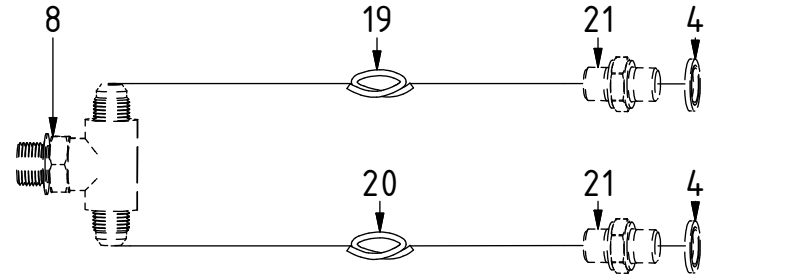

# EC219 ECHF - S1 GR20

POS	DESCRIPTION	PART	QTY	COMMENTS
1	See p.3 connection block config.			
9	Quick hitch S1 GR20 ECHF Complete	1029924	1	Grab adapter included
10	Grease the ring			
11	O-ring 319,3x5,7	710908	1	
12	Feather Key	650102	6	
13	Socket Head Screw 20x90	610556	12	Torque: 64.9Nm
14	Torque tighten quick hitch to rotator frame, six holes. Rotate to access the remaining holes			
15	Pipe plug M36x2 Din 908	650408	1	Part of rotator frame assembly
27	O-ring 6,07x1,78	712422	2	Part of rotator frame assembly
28	O-ring 12,42x1,78	710973	4	Part of rotator frame assembly
29	O-ring 15,6x1,78	710912	1	Part of rotator frame assembly
30	Connection block ECHF	1028391	1	Part of rotator frame assembly
31	O-ring 20,35x1,78 70 shore	710974	2	
32	Connection 3/4" ECHF S1	1031024	1	
33	Washer NL10	611041	2	Part of rotator frame assembly
34	Socket Head Screw 10x50	610457	1	Part of rotator frame assembly
35	Socket Head Screw 10x90 ZFSHL	6000153	1	
36	Socket Head Screw 5x60	610409	2	

# EC219 ECHF - S1 GR20

Lock:  
Close

Lock:  
Open

Grab:  
Close

Grab:  
Open

Extra:  
Standard

POS	DESCRIPTION	PART	QTY	COMMENTS
4	Washer GBR04 1/4"	710702	13	QTY: 4 part of Grab adapter
6	Bulkhead adapter 1/4"	710240	1	
8	Adapter "T" 403-04-06	712224	2	
16	Hose Lock Close	7000056	1	
17	Hose Lock Open	7000096	1	
18	Banjobolt 1/4"	710271	3	
19	Hose Grab Long	7000058	2	
20	Hose Grab Short	7000057	2	
21	Adapter 1/4"	710135	4	Part of Grab adapter
22	Sealing washer 3/4"	710706	4	
23	Adapter Bsp 3/4" male - male	710126	2	
24	Adapter 45° 3/4" male - female	712217	2	
25	Quick coupling 3/4"	790193	2	
26	Dust protection 3/4"	790195	2	

# EC219 ECHF - S1 GR20

POS	DESCRIPTION	PART	QTY	COMMENTS
16	Hose Lock Close	7000056	1	
17	Hose Lock Open	7000096	1	
19	Hose Grab Long	7000058	2	
20	Hose Grab Short	7000057	2	