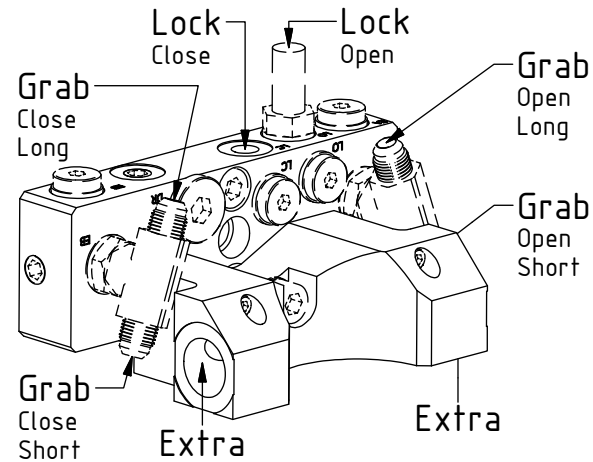

# EC219 ECHF - S1 GR20

POS	DESCRIPTION	PART	QTY	COMMENTS
1	See p.3 connection block config.			
9	Quick hitch S1 GR20 ECHF Complete	1029924	1	Grab adapter included
10	Grease the ring			
11	O-ring 319,3x5,7	710908	1	
12	Feather Key	650102	6	
13	Socket Head Screw 20x90	610556	12	Torque: 64.9Nm
14	Torque tighten quick hitch to rotator frame, six holes. Rotate to access the remaining holes			
15	Pipe plug M36x2 Din 908	650408	1	Part of rotator frame assembly
27	O-ring 6,07x1,78	712422	2	Part of rotator frame assembly
28	O-ring 12,42x1,78	710973	4	Part of rotator frame assembly
29	O-ring 15,6x1,78	710912	1	Part of rotator frame assembly
30	Connection block ECHF	1028391	1	Part of rotator frame assembly
31	O-ring 20,35x1,78 70 shore	710974	2	
32	Connection 3/4" ECHF S1	1031024	1	
33	Washer NL10	611041	2	Part of rotator frame assembly
34	Socket Head Screw 10x50	610457	1	Part of rotator frame assembly
35	Socket Head Screw 10x90 ZFSHL	6000153	1	
36	Socket Head Screw 5x60	610409	2	

# EC219 ECHF - S1 GR20

Lock:  
Close

Lock:  
Open

Grab:  
Close

Grab:  
Open

Extra:  
Standard

POS	DESCRIPTION	PART	QTY	COMMENTS
4	Washer GBR04 1/4"	710702	13	QTY: 4 part of Grab adapter
6	Bulkhead adapter 1/4"	710240	1	
8	Adapter "T" 403-04-06	712224	2	
16	Hose Lock Close	7000056	1	
17	Hose Lock Open	7000096	1	
18	Banjobolt 1/4"	710271	3	
19	Hose Grab Long	7000058	2	
20	Hose Grab Short	7000057	2	
21	Adapter 1/4"	710135	4	Part of Grab adapter
22	Sealing washer 3/4"	710706	4	
23	Adapter Bsp 3/4" male - male	710126	2	
24	Adapter 45° 3/4" male - female	712217	2	
25	Quick coupling 3/4"	790193	2	
26	Dust protection 3/4"	790195	2	

# EC219 ECHF - S1 GR20

POS	DESCRIPTION	PART	QTY	COMMENTS
16	Hose Lock Close	7000056	1	
17	Hose Lock Open	7000096	1	
19	Hose Grab Long	7000058	2	
20	Hose Grab Short	7000057	2	