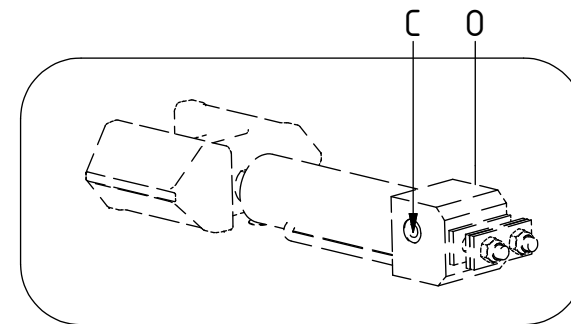

# EC219 ECHF - S1 GR20

POS	DESCRIPTION	PART	QTY	COMMENTS
1	See p.3 connection block config.			
9	Quick hitch S1 GR20 ECHF Complete	1029924	1	Grab adapter included
10	Grease the ring			
11	O-ring 319,3x5,7	710908	1	
12	Feather Key	650102	6	
13	Socket Head Screw 20x90	610556	12	Torque: 64.9Nm
14	Torque tighten quick hitch to rotator frame, six holes. Rotate to access the remaining holes			
15	Pipe plug M36x2 Din 908	650408	1	Part of rotator frame assembly
27	O-ring 6,07x1,78	712422	2	Part of rotator frame assembly
28	O-ring 12,42x1,78	710973	4	Part of rotator frame assembly
29	O-ring 15,6x1,78	710912	1	Part of rotator frame assembly
30	Connection block ECHF	1028391	1	Part of rotator frame assembly
31	O-ring 20,35x1,78 70 shore	710974	2	
32	Connection 3/4" ECHF S1	1031024	1	
33	Washer NL10	611041	2	Part of rotator frame assembly
34	Socket Head Screw 10x50	610457	1	Part of rotator frame assembly
35	Socket Head Screw 10x90 ZFSHL	6000153	1	
36	Socket Head Screw 5x60	610409	2	

# EC219 ECHF - S1 GR20

Lock:  
Close

Lock:  
Open

Grab:  
Close

Grab:  
Open

Extra:  
Standard

POS	DESCRIPTION	PART	QTY	COMMENTS
4	Washer GBR04 1/4"	710702	13	QTY: 4 part of Grab adapter
6	Bulkhead adapter 1/4"	710240	1	
8	Adapter "T" 403-04-06	712224	2	
16	Hose Lock Close	7000056	1	
17	Hose Lock Open	7000096	1	
18	Banjobolt 1/4"	710271	3	
19	Hose Grab Long	7000058	2	
20	Hose Grab Short	7000057	2	
21	Adapter 1/4"	710135	4	Part of Grab adapter
22	Sealing washer 3/4"	710706	4	
23	Adapter Bsp 3/4" male - male	710126	2	
24	Adapter 45° 3/4" male - female	712217	2	
25	Quick coupling 3/4"	790193	2	
26	Dust protection 3/4"	790195	2	

# EC219 ECHF - S1 GR20

POS	DESCRIPTION	PART	QTY	COMMENTS
16	Hose Lock Close	7000056	1	
17	Hose Lock Open	7000096	1	
19	Hose Grab Long	7000058	2	
20	Hose Grab Short	7000057	2	