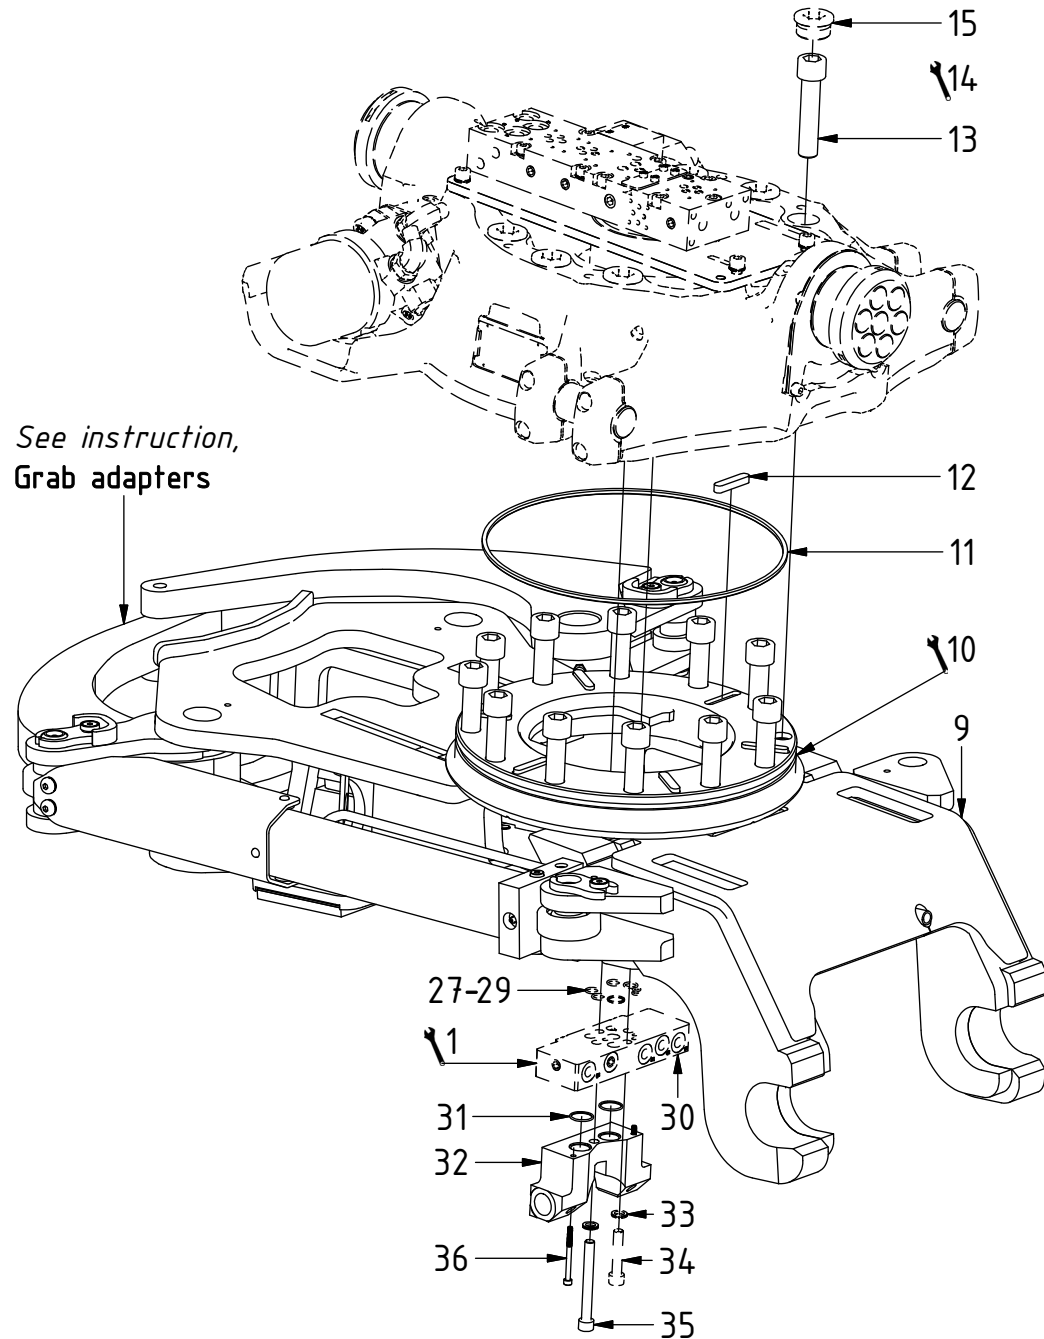

### Planned document changes:

**Briefly:**

Plug POS.3 replaced by plug 7001657 used with 3/8" Tredo.

# EC219 ECHF - S1 GR20

POS	DESCRIPTION	PART	QTY	COMMENTS
1	See p.3 connection block config.			
9	Quick hitch S1 GR20 ECHF Complete	1029924	1	Grab adapter included
10	Grease the ring			
11	O-ring 319,3x5,7	710908	1	
12	Feather Key	650102	6	
13	Socket Head Screw 20x90	610556	12	Torque: 64.9Nm
14	Torque tighten quick hitch to rotator frame, six holes. Rotate to access the remaining holes			
15	Pipe plug M36x2 Din 908	650408	1	Part of rotator frame assembly
27	O-ring 6,07x1,78	712422	2	Part of rotator frame assembly
28	O-ring 12,42x1,78	710973	4	Part of rotator frame assembly
29	O-ring 15,6x1,78	710912	1	Part of rotator frame assembly
30	Connection block ECHF	1028391	1	Part of rotator frame assembly
31	O-ring 20,35x1,78 70 shore	710974	2	
32	Connection 3/4" ECHF S1	1031024	1	
33	Washer NL10	611041	2	Part of rotator frame assembly
34	Socket Head Screw 10x50	610457	1	Part of rotator frame assembly
35	Socket Head Screw 10x90 ZFSHL	6000153	1	
36	Socket Head Screw 5x60	610409	2	

# EC219 ECHF - S1 GR20

POS	DESCRIPTION	PART	QTY	COMMENTS
2	Pipe plug 1/4"	711508	2	Loctite 5400
3	Plug 3/8"	711504	4	
4	Washer GBR04 1/4	710702	13	QTY: 4 part of Grab adapter
5	Plug 1/4"	711505	4	
6	Bulkhead adapter 1/4"	710240	1	
7	Plug 1/2"	711500	1	
8	Adapter "T" 403-04-06	712224	2	