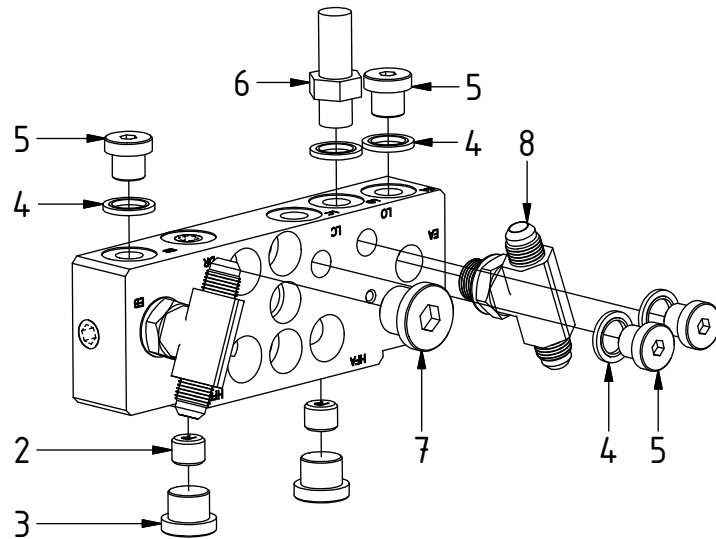

# EC219 ECHF - S1 GR20

POS	DESCRIPTION	PART	QTY	COMMENTS
1	See p.3 connection block config.			
9	Quick hitch S1 GR20 ECHF Complete	1029924	1	Grab adapter included
10	Grease the ring			
11	O-ring 319,3x5,7	710908	1	
12	Feather Key	650102	6	
13	Socket Head Screw 20x90	610556	12	Torque: 64.9Nm
14	Torque tighten quick hitch to rotator frame, six holes. Rotate to access the remaining holes			
15	Pipe plug M36x2 Din 908	650408	1	Part of rotator frame assembly
27	O-ring 6,07x1,78	712422	2	Part of rotator frame assembly
28	O-ring 12,42x1,78	710973	4	Part of rotator frame assembly
29	O-ring 15,6x1,78	710912	1	Part of rotator frame assembly
30	Connection block ECHF	1028391	1	Part of rotator frame assembly
31	O-ring 20,35x1,78 70 shore	710974	2	
32	Connection 3/4" ECHF S1	1031024	1	
33	Washer NL10	611041	2	Part of rotator frame assembly
34	Socket Head Screw 10x50	610457	1	Part of rotator frame assembly
35	Socket Head Screw 10x90 ZFSHL	6000153	1	
36	Socket Head Screw 5x60	610409	2	

# EC219 ECHF - S1 GR20

POS	DESCRIPTION	PART	QTY	COMMENTS
2	Pipe plug 1/4"	711508	2	Loctite 5400
3	Plug 3/8"	711504	4	
4	Washer GBR04 1/4	710702	13	QTY: 4 part of Grab adapter
5	Plug 1/4"	711505	4	
6	Bulkhead adapter 1/4"	710240	1	
7	Plug 1/2"	711500	1	
8	Adapter "T" 403-04-06	712224	2	

# EC219 ECHF - S1 GR20

Lock:  
Close

Lock:  
Open

Grab:  
Close

Grab:  
Open

Extra:  
Standard

POS	DESCRIPTION	PART	QTY	COMMENTS
4	Washer GBR04 1/4"	710702	13	QTY: 4 part of Grab adapter
6	Bulkhead adapter 1/4"	710240	1	
8	Adapter "T" 403-04-06	712224	2	
16	Hose Lock Close	7000056	1	
17	Hose Lock Open	7000096	1	
18	Banjobolt 1/4"	710271	3	
19	Hose Grab Long	7000058	2	
20	Hose Grab Short	7000057	2	
21	Adapter 1/4"	710135	4	Part of Grab adapter
22	Sealing washer 3/4"	710706	4	
23	Adapter Bsp 3/4" male - male	710126	2	
24	Adapter 45° 3/4" male - female	712217	2	
25	Quick coupling 3/4"	790193	2	
26	Dust protection 3/4"	790195	2	