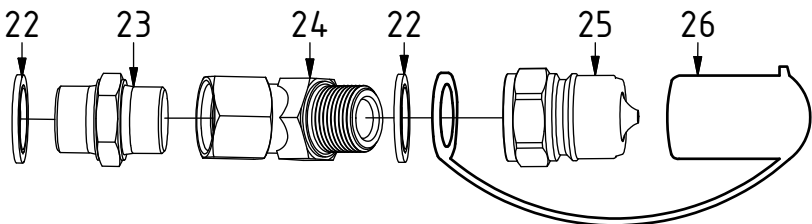

# EC219 ECHF - S1 GR20

POS	DESCRIPTION	PART	QTY	COMMENTS
1	See p.3 connection block config.			
9	Quick hitch S1 GR20 ECHF Complete	1029924	1	Grab adapter included
10	Grease the ring			
11	O-ring 319,3x5,7	710908	1	
12	Feather Key	650102	6	
13	Socket Head Screw 20x90	610556	12	Torque: 64.9Nm
14	Torque tighten quick hitch to rotator frame, six holes. Rotate to access the remaining holes			
15	Pipe plug M36x2 Din 908	650408	1	Part of rotator frame assembly
27	O-ring 6,07x1,78	712422	2	Part of rotator frame assembly
28	O-ring 12,42x1,78	710973	4	Part of rotator frame assembly
29	O-ring 15,6x1,78	710912	1	Part of rotator frame assembly
30	Connection block ECHF	1028391	1	Part of rotator frame assembly
31	O-ring 20,35x1,78 70 shore	710974	2	
32	Connection 3/4" ECHF S1	1031024	1	
33	Washer NL10	611041	2	Part of rotator frame assembly
34	Socket Head Screw 10x50	610457	1	Part of rotator frame assembly
35	Socket Head Screw 10x90 ZFSHL	6000153	1	
36	Socket Head Screw 5x60	610409	2	

# EC219 ECHF - S1 GR20

Lock:  
Close

Lock:  
Open

Grab:  
Close

Grab:  
Open

Extra:  
Standard

POS	DESCRIPTION	PART	QTY	COMMENTS
4	Washer GBR04 1/4"	710702	13	QTY: 4 part of Grab adapter
6	Bulkhead adapter 1/4"	710240	1	
8	Adapter "T" 403-04-06	712224	2	
16	Hose Lock Close	7000056	1	
17	Hose Lock Open	7000096	1	
18	Banjobolt 1/4"	710271	3	
19	Hose Grab Long	7000058	2	
20	Hose Grab Short	7000057	2	
21	Adapter 1/4"	710135	4	Part of Grab adapter
22	Sealing washer 3/4"	710706	4	
23	Adapter Bsp 3/4" male - male	710126	2	
24	Adapter 45° 3/4" male - female	712217	2	
25	Quick coupling 3/4"	790193	2	
26	Dust protection 3/4"	790195	2	

# EC219 ECHF - S1 GR20

POS	DESCRIPTION	PART	QTY	COMMENTS
16	Hose Lock Close	7000056	1	
17	Hose Lock Open	7000096	1	
19	Hose Grab Long	7000058	2	
20	Hose Grab Short	7000057	2	