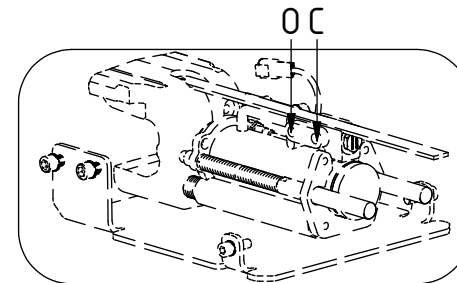

See instruction,
Standard components