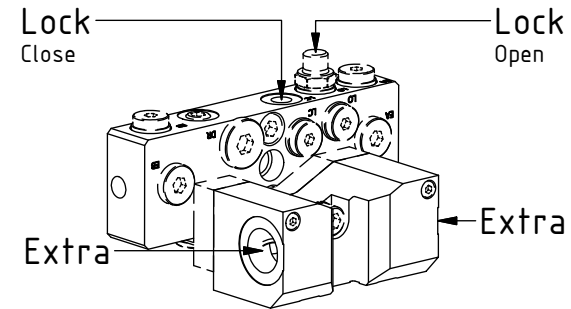

See instruction,
Standard components

EC219 - QSD60 ECHF

HF

Lock:
Close

Lock:
Open

Extra:

POS	DESCRIPTION	PART	QTY	COMMENTS
17	Sealing washer 3/4"	710706	2	QTY depends on config. (2-4)
20	Adapter 1260-12-57 (3/4")	712227	2	
22	Washer GBR04 1/4	710702	12	QTY depends on config. (10-13)
24	Adapter 138-04-29 (1/4")	710135	1	QTY depends on config. (1-2)
33	Hose Lock Short	742801	1	
35	Banjobolt 1/4"	710271	2	
36	Hose Lock Long	742802	1	
46	Adapter 703-12-12 (3/4")	710218	2	
47	Quick coupling 3/4"	790193	2	
48	Dust protection 3/4"	790195	2	
71	Adapter 402-04-04 45° (1/4")	7000104	1	