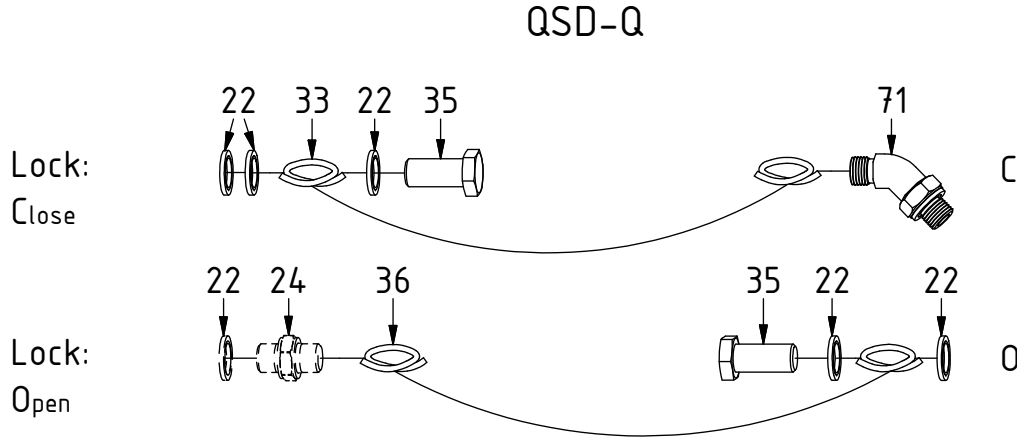

EC219 - QSD60 ECHF

POS	DESCRIPTION	PART	QTY	COMMENTS
22	Washer GBR04 1/4"	710702	12	QTY depends on config. (10-13)
24	Adapter 138-04-29 (1/4")	710135	1	QTY depends on config. (1-2)
27	Adapter 402-08-08 45° (1/2")	7000091	2	
28	Sealing washer 3/8"	710703	4	QTY depends on config. (4-10)
31	Sealing washer 1/2"	710704	2	QTY depends on config. (2-8)
33	Hose Lock Short	742801	1	
35	Banjobolt 1/4"	710271	2	
36	Hose Lock Long	742802	1	
37	Adapter 1260-08-08 (1/2")	710244	2	Loctite 2700
38	Quick coupling 1/2"	790115	2	
39	Dust protection 1/2"	790121	2	
44	Banjobolt 3/8"	710272	2	
49	Adapter 855-08-08	7000175	2	
50	Adapter 1260-08-58 (1/2")	1035715	2	
54	Adapter 1261-06-62 (3/8"-1/4")	1038197	2	
59	Hose kit - QSD60-Q	7000612	1	(POS.61-63 included)
61	Hose Extra 2 - QSD-Q	7000178	2	
62	Hose Extra - QSD-Q	7000611	2	
63	Hose Extra - QSD-Q - Bridge	7000610	2	
71	Adapter 402-04-04 45° (1/4")	7000104	1