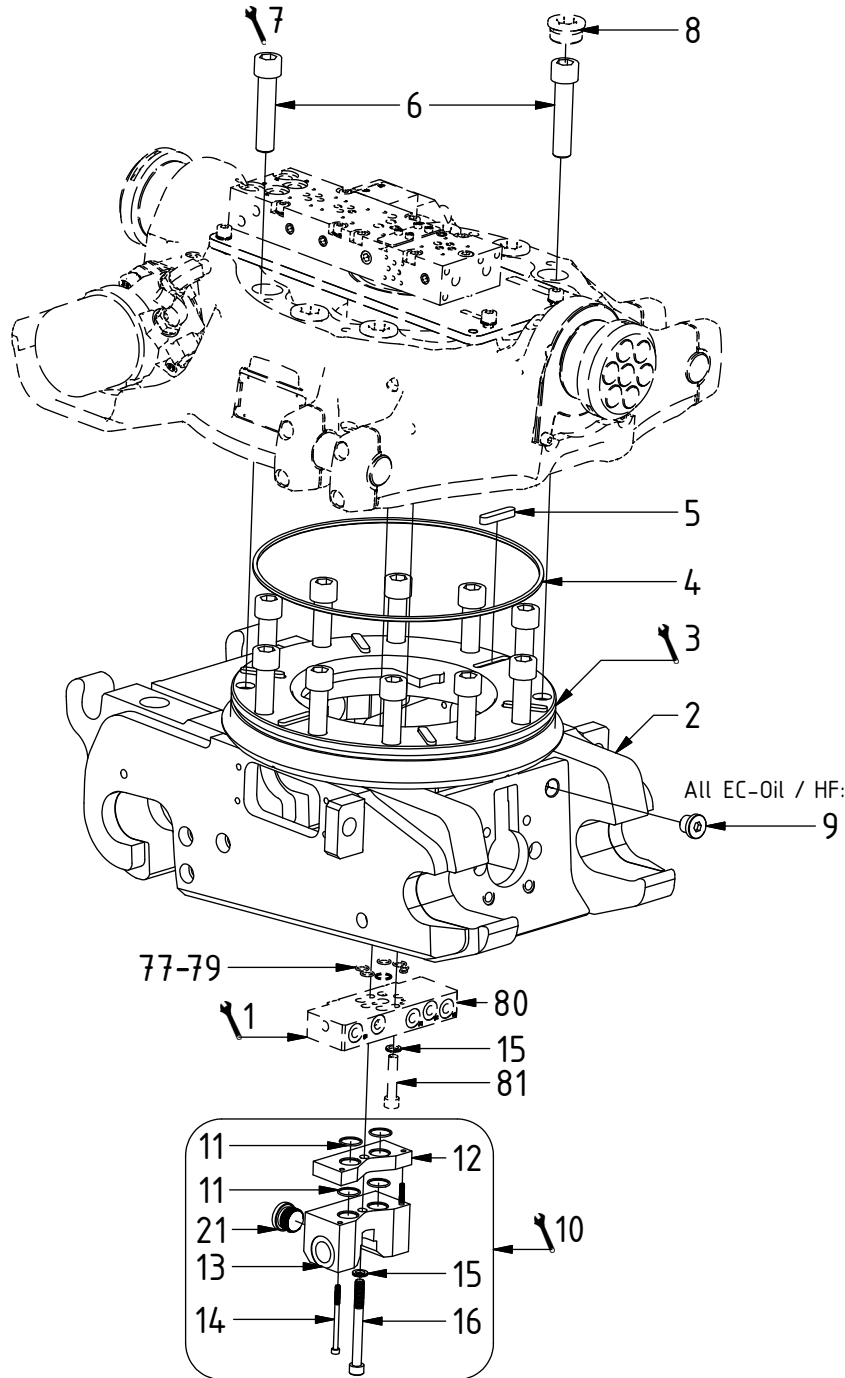

COVERSHEET

Planned document changes:

Briefly:

Add photos for EC-Oil 2Bl. HF & QSD-Q EC-Oil 2Bl. 2HF (alert Documentation when built).

Document changes:

Date:	Change:	Rev. after change:
2020-01-08	QSD-Q couplings & magnetic cover replaced.	G
2019-03-07	EC-Oil Lock hose updated.	F
2019-02-13	Adapter for Lock Close without EC-Oil updated.	E
2019-01-10	Plug added for option EC-Oil 2Bl. HF.	D
2018-12-18	Photo for EC-Oil Dbl.Extra updated.	C
2018-10-25	Option Without Extra updated.	B
2018-05-01	Instruction overhaul. Hoses for Std & QSD-Q changed. Coversheet added.	A

EC219 - QSD60 ECHF

POS	DESCRIPTION	PART	QTY	COMMENTS
1	See p.3-4 connection block config.			
2	Quick hitch QSD60	1036640	1	
3	Grease the ring			
4	O-ring 319,3x5,7	710908	1	
5	Feather Key	650102	6	
6	Screw MC6S 20x90	610556	12	Torque: 64,9Nm
7	Torque tighten quick hitch to rotator frame, six holes. Rotate to access the remaining holes			
8	Pipe plug M36x2	650408	6	Part of rotator frame assembly
9	Plug 1/2"	711500	1	QTY depends on config. (1-3)
10	Applies only to Standard & HF			
11	O-ring 20,35x1,78 70 shore	710974	4	
12	Shim block 16mm	1032834	1	
13	Extra block	1031934	1	
14	Screw MC6S 5x75	610499	2	
15	Washer NL10	611041	2	Part of rotator frame assembly
16	Screw MC6S 10x100	610466	1	
21	Plug 3/4"	711532	2	QTY: 4 for EC219 Without Extra
77	O-ring 15,6x1,78	710912	1	Part of rotator frame assembly
78	O-ring 12,42x1,78	710973	4	Part of rotator frame assembly
79	O-ring 6,07x1,78	712422	2	Part of rotator frame assembly
80	Connection block ECHF	1028391	1	Part of rotator frame assembly
81	Screw MC6S 10x50	610457	2	Part of rotator frame assembly
				QTY: 1 for Standard & HF