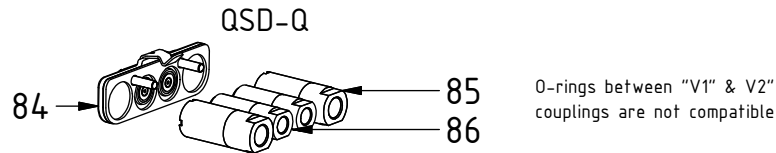

With EC-Oil

Without EC-Oil

Dashed lines for overview, mounts on other pages/assemblies. indicates instruction. represents hose.

Related spare parts

Standard

Extra:

QSD-Q

Extra A/B: