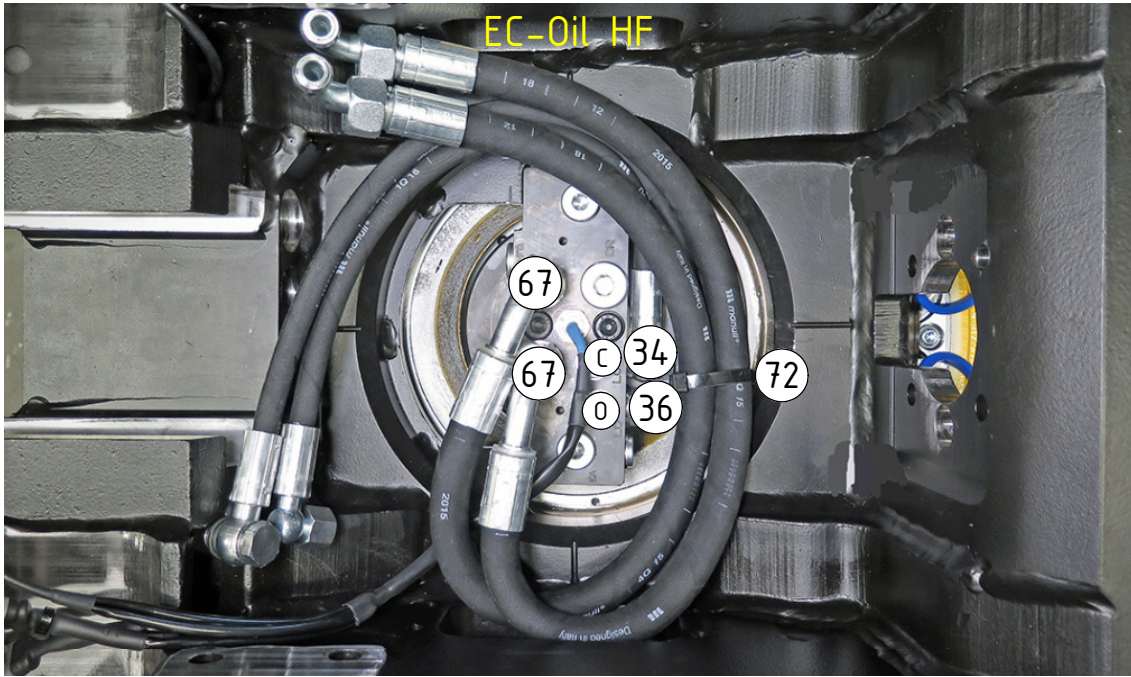

EC219 - QSD60 ECHF

POS	DESCRIPTION	PART	QTY	COMMENTS
34	Hose Lock Short EC-Oil	7000304	1	
36	Hose Lock Long	742802	1	
43	Hose Extra 2	7000287	2	
67	Hose Extra - EC-Oil	7000013	2	QTY: 1 for QSD-Q EC-Oil 2Bl. 2HF
72	Cable tie 7,8x360	1021587	1	Mount around POS.36