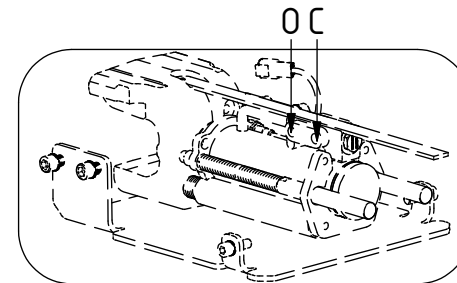

See instruction,
Standard components

EC219 - QSD60 ECHF

HF

Lock:
Close

Lock:
Open

Extra:

POS	DESCRIPTION	PART	QTY	COMMENTS
17	Sealing washer 3/4"	710706	2	QTY depends on config. (2-4)
20	Adapter 1260-12-57 (3/4")	712227	2	
22	Washer GBR04 1/4	710702	12	QTY depends on config. (10-13)
24	Adapter 138-04-29 (1/4")	710135	1	QTY depends on config. (1-2)
33	Hose Lock Short	742801	1	
35	Banjobolt 1/4"	710271	2	
36	Hose Lock Long	742802	1	
46	Adapter 703-12-12 (3/4")	710218	2	
47	Quick coupling 3/4"	790193	2	
48	Dust protection 3/4"	790195	2	
71	Adapter 402-04-04 45° (1/4")	7000104	1	