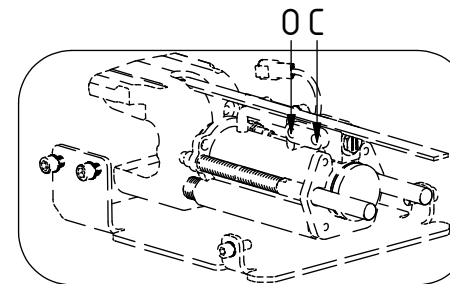

POS	DESCRIPTION	PART	QTY	COMMENTS
22	Washer GBR04 1/4	710702	12	QTY depends on config. (10-13)
24	Adapter 138-04-29 (1/4")	710135	1	QTY depends on config. (1-2)
28	Sealing washer 3/8"	710703	4	QTY depends on config. (4-10)
29	Adapter 136-06-06 (3/8")	710106	2	
31	Sealing washer 1/2"	710704	2	QTY depends on config. (2-8)
32	Adapter 136-08-08 (1/2")	710108	4	
34	Hose Lock Short EC-Oil	7000304	1	
35	Banjobolt 1/4"	710271	2	
36	Hose Lock Long	742802	1	
44	Banjobolt 3/8"	710272	2	
50	Adapter 1260-08-58 (1/2")	1035715	2	
54	Adapter 1261-06-62 (3/8"-1/4")	1038197	2	
58	Hose SWD - QSD-Q EC-Oil	7000290	2	
60	Hose kit - QSD60-Q EC-Oil	7000288	1	(POS.58, 61, 67 included)
61	Hose Extra 2 - QSD-Q	7000178	2	
67	Hose Extra - EC-Oil	7000013	2	QTY: 1 for QSD-Q EC-Oil 2Bl. 2HF