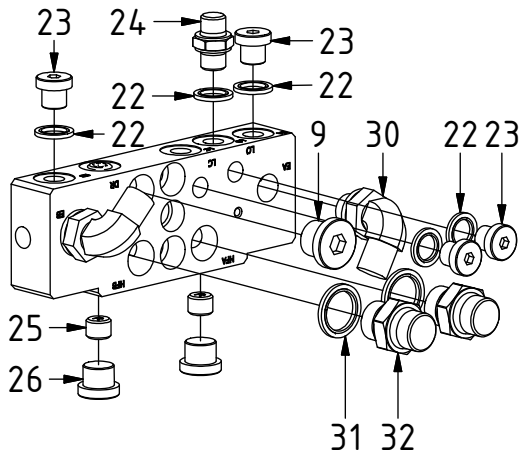

EC-Oil Dbl.Extra: