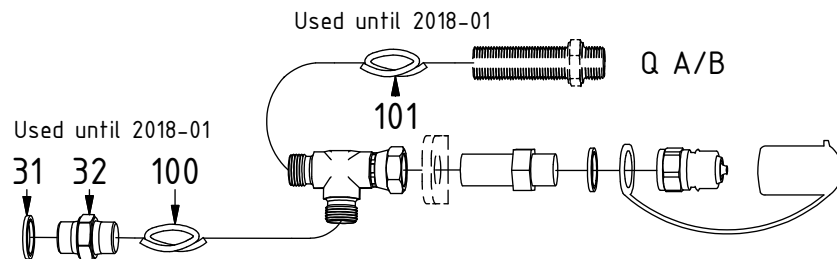

COVERSHEET

Planned document changes:

Briefly:

Add photos for EC-Oil 2Bl. HF & QSD-Q EC-Oil 2Bl. 2HF (alert Documentation when built).

Document changes:

Date:	Change:	Rev. after change:
2020-01-08	QSD-Q couplings & magnetic cover replaced.	G
2019-03-07	EC-Oil Lock hose updated.	F
2019-02-13	Adapter for Lock Close without EC-Oil updated.	E
2019-01-10	Plug added for option EC-Oil 2Bl. HF.	D
2018-12-18	Photo for EC-Oil Dbl.Extra updated.	C
2018-10-25	Option Without Extra updated.	B
2018-05-01	Instruction overhaul. Hoses for Std & QSD-Q changed. Coversheet added.	A

With EC-Oil

Without EC-Oil

Dashed lines for overview, mounts on other pages/assemblies. indicates instruction. represents hose.

Related spare parts

Standard

Extra:

QSD-Q

Extra A/B: