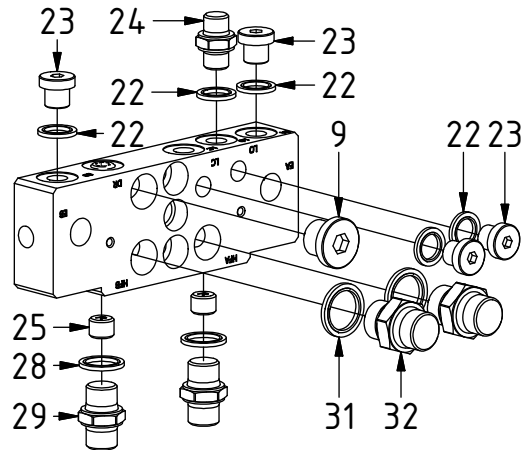

EC-Oil HF:

QSD-Q EC-Oil: