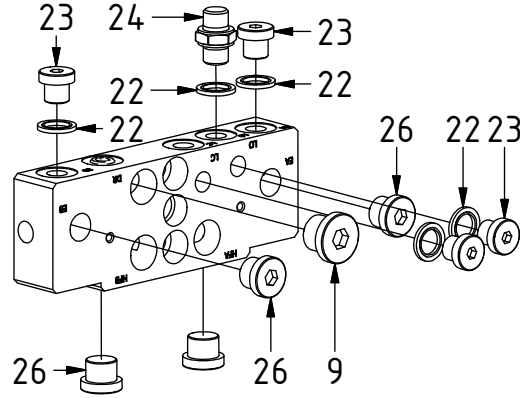

EC219 - QSD60 ECHF

POS	DESCRIPTION	PART	QTY	COMMENTS
1	See p.3-4 connection block config.			
2	Quick hitch QSD60	1036640	1	
3	Grease the ring			
4	O-ring 319,3x5,7	710908	1	
5	Feather Key	650102	6	
6	Screw MC6S 20x90	610556	12	Torque: 64,9Nm
7	Torque tighten quick hitch to rotator frame, six holes. Rotate to access the remaining holes			
8	Pipe plug M36x2	650408	6	Part of rotator frame assembly
9	Plug 1/2"	711500	1	QTY depends on config. (1-3)
10	Applies only to Standard & HF			
11	O-ring 20,35x1,78 70 shore	710974	4	
12	Shim block 16mm	1032834	1	
13	Extra block	1031934	1	
14	Screw MC6S 5x75	610499	2	
15	Washer NL10	611041	2	Part of rotator frame assembly
16	Screw MC6S 10x100	610466	1	
21	Plug 3/4"	711532	2	QTY: 4 for EC219 Without Extra
77	O-ring 15,6x1,78	710912	1	Part of rotator frame assembly
78	O-ring 12,42x1,78	710973	4	Part of rotator frame assembly
79	O-ring 6,07x1,78	712422	2	Part of rotator frame assembly
80	Connection block ECHF	1028391	1	Part of rotator frame assembly
81	Screw MC6S 10x50	610457	2	Part of rotator frame assembly
				QTY: 1 for Standard & HF

EC219 - QSD60 ECHF

Standard:

HF:

POS	DESCRIPTION	PART	QTY	COMMENTS
9	Plug 1/2"	711500	1	QTY depends on config. (1-3)
22	Washer GBR04 1/4	710702	12	QTY depends on config. (10-13)
23	Plug 1/4"	711505	4	
24	Adapter 138-04-29 (1/4")	710135	1	QTY depends on config. (1-2)
25	Pipe plug 1/4"	711508	2	Loctite 5400
26	Plug 3/8"	711504	2	QTY depends on config. (2-4)
27	Adapter 402-08-08 45° (1/2")	7000091	2	
28	Sealing washer 3/8"	710703	4	QTY depends on config. (4-10)
29	Adapter 136-06-06 (3/8")	710106	2	
31	Sealing washer 1/2"	710704	2	QTY depends on config. (2-8)
32	Adapter 136-08-08 (1/2")	710108	4	