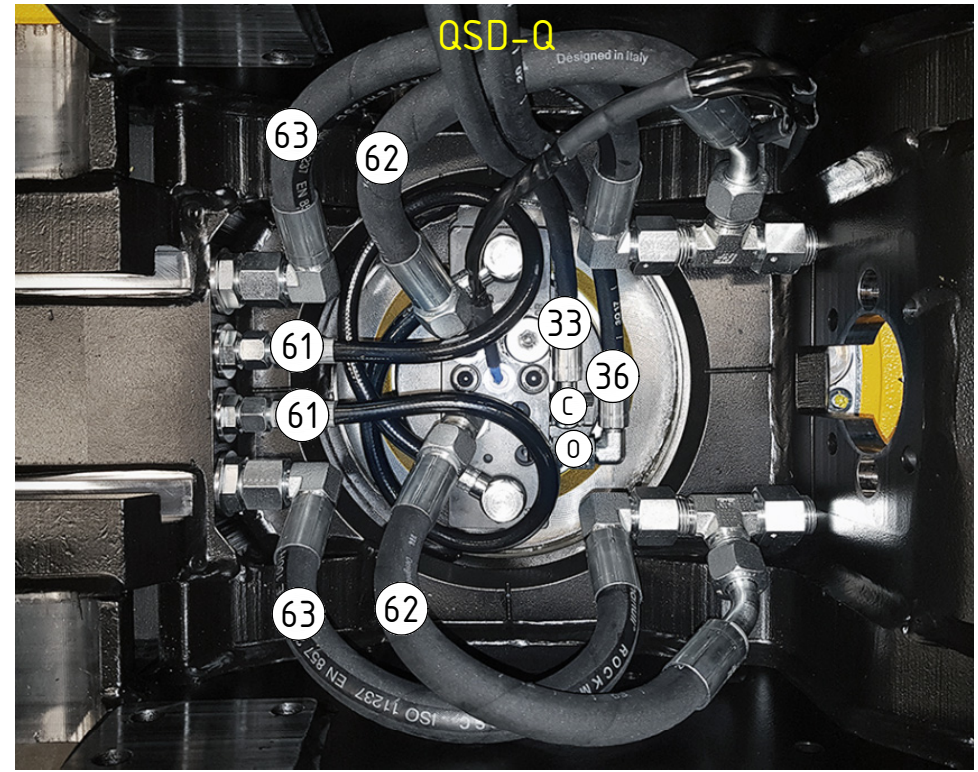

EC219 - QSD60 ECHF

POS	DESCRIPTION	PART	QTY	COMMENTS
33	Hose Lock Short	742801	1	
34	Hose Lock Short EC-Oil	7000304	1	
36	Hose Lock Long	742802	1	
58	Hose SWD - QSD-Q EC-Oil	7000290	2	
59	Hose kit - QSD60-Q	7000612	1	(POS.61-63 included)
60	Hose kit - QSD60-Q EC-Oil	7000288	1	(POS.58, 61, 67 included)
61	Hose Extra 2 - QSD-Q	7000178	2	
62	Hose Extra - QSD-Q	7000611	2	
63	Hose Extra - QSD-Q - Bridge	7000610	2	
67	Hose Extra - EC-Oil	7000013	2	QTY: 1 for QSD-Q EC-Oil 2BL. 2HF
72	Cable tie 7,8x360	1021587	1	Mount around POS.36

POS in order of assembly

Photo needed: QSD-Q EC-Oil 2BL. 2HF with correct hoses