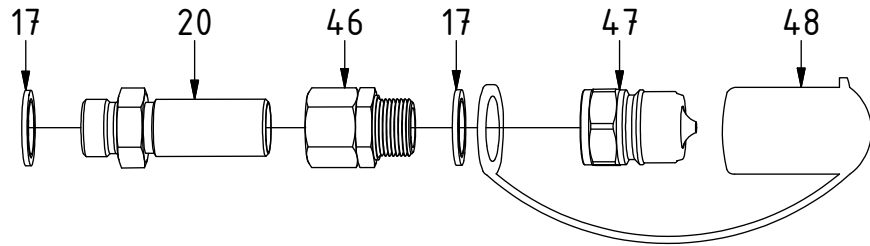

EC219 - QSD60 ECHF

POS	DESCRIPTION	PART	QTY	COMMENTS
1	See p.3-4 connection block config.			
2	Quick hitch QSD60	1036640	1	
3	Grease the ring			
4	O-ring 319,3x5,7	710908	1	
5	Feather Key	650102	6	
6	Screw MC6S 20x90	610556	12	Torque: 64,9Nm
7	Torque tighten quick hitch to rotator frame, six holes. Rotate to access the remaining holes			
8	Pipe plug M36x2	650408	6	Part of rotator frame assembly
9	Plug 1/2"	711500	1	QTY depends on config. (1-3)
10	Applies only to Standard & HF			
11	O-ring 20,35x1,78 70 shore	710974	4	
12	Shim block 16mm	1032834	1	
13	Extra block	1031934	1	
14	Screw MC6S 5x75	610499	2	
15	Washer NL10	611041	2	Part of rotator frame assembly
16	Screw MC6S 10x100	610466	1	
21	Plug 3/4"	711532	2	QTY: 4 for EC219 Without Extra
77	O-ring 15,6x1,78	710912	1	Part of rotator frame assembly
78	O-ring 12,42x1,78	710973	4	Part of rotator frame assembly
79	O-ring 6,07x1,78	712422	2	Part of rotator frame assembly
80	Connection block ECHF	1028391	1	Part of rotator frame assembly
81	Screw MC6S 10x50	610457	2	Part of rotator frame assembly
				QTY: 1 for Standard & HF

See instruction,
Standard components

EC219 - QSD60 ECHF

HF

Lock:
Close

Lock:
Open

Extra:

POS	DESCRIPTION	PART	QTY	COMMENTS
17	Sealing washer 3/4"	710706	2	QTY depends on config. (2-4)
20	Adapter 1260-12-57 (3/4")	712227	2	
22	Washer GBR04 1/4	710702	12	QTY depends on config. (10-13)
24	Adapter 138-04-29 (1/4")	710135	1	QTY depends on config. (1-2)
33	Hose Lock Short	742801	1	
35	Banjobolt 1/4"	710271	2	
36	Hose Lock Long	742802	1	
46	Adapter 703-12-12 (3/4")	710218	2	
47	Quick coupling 3/4"	790193	2	
48	Dust protection 3/4"	790195	2	
71	Adapter 402-04-04 45° (1/4")	7000104	1	