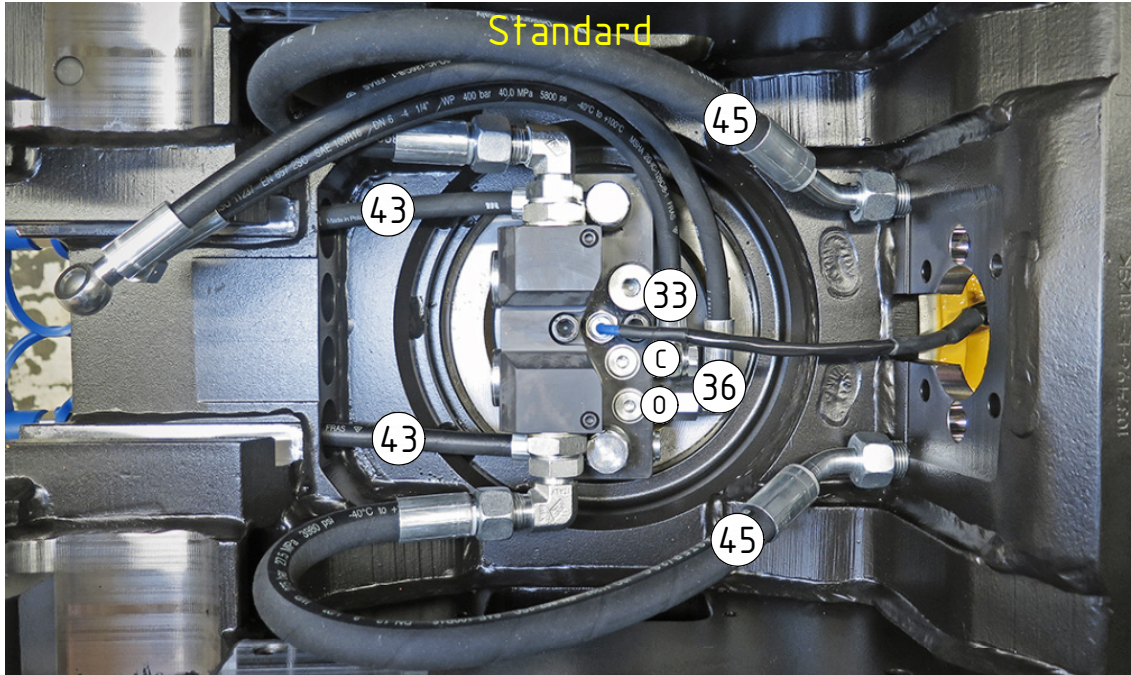

EC219 - QSD60 ECHF

POS	DESCRIPTION	PART	QTY	COMMENTS
33	Hose Lock Short	742801	1	
36	Hose Lock Long	742802	1	
43	Hose Extra 2	7000287	2	
45	Hose Extra	7000661	2