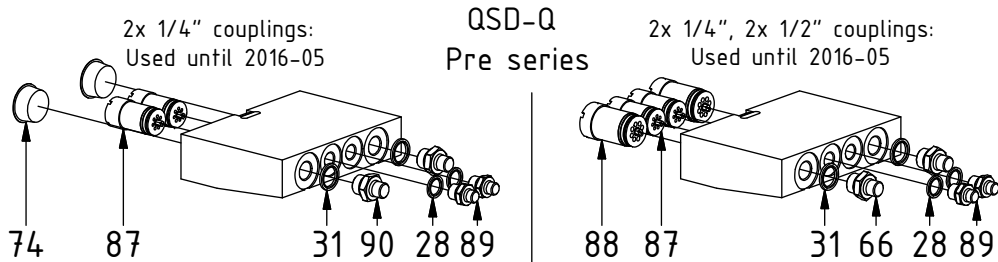

Related spare parts

Standard

Extra: