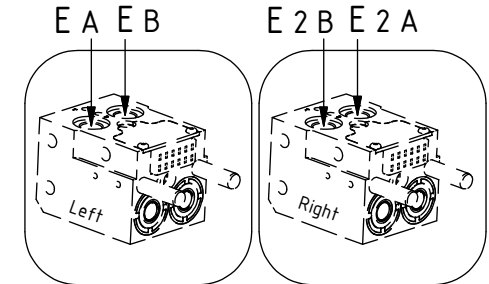

See instruction,
EC-Oil components