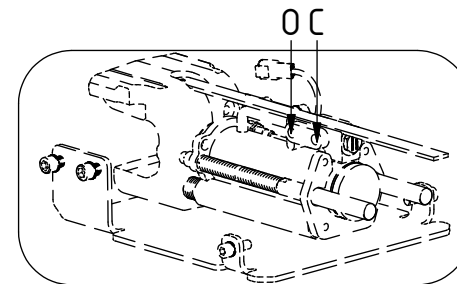

See instruction,
Standard components