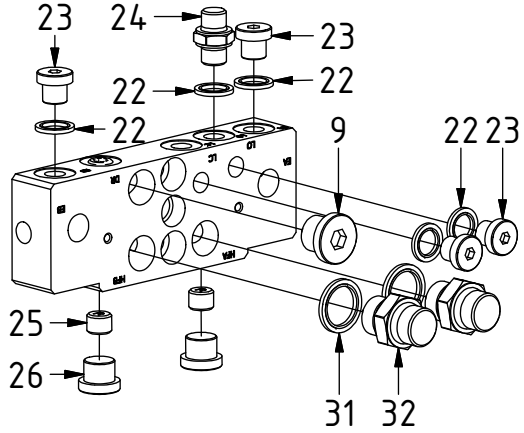

EC219 - QSD60 ECHF

POS	DESCRIPTION	PART	QTY	COMMENTS
1	See p.3-4 connection block config.			
2	Quick hitch QSD60	1036640	1	
3	Grease the ring			
4	O-ring 319,3x5,7	710908	1	
5	Feather Key	650102	6	
6	Screw MC6S 20x90	610556	12	Torque: 64,9Nm
7	Torque tighten quick hitch to rotator frame, six holes. Rotate to access the remaining holes			
8	Pipe plug M36x2	650408	6	Part of rotator frame assembly
9	Plug 1/2"	711500	1	QTY depends on config. (1-3)
10	Applies only to Standard & HF			
11	O-ring 20,35x1,78 70 shore	710974	4	
12	Shim block 16mm	1032834	1	
13	Extra block	1031934	1	
14	Screw MC6S 5x75	610499	2	
15	Washer NL10	611041	2	Part of rotator frame assembly
16	Screw MC6S 10x100	610466	1	
21	Plug 3/4"	711532	2	QTY: 4 for EC219 Without Extra
77	O-ring 15,6x1,78	710912	1	Part of rotator frame assembly
78	O-ring 12,42x1,78	710973	4	Part of rotator frame assembly
79	O-ring 6,07x1,78	712422	2	Part of rotator frame assembly
80	Connection block ECHF	1028391	1	Part of rotator frame assembly
81	Screw MC6S 10x50	610457	2	Part of rotator frame assembly
				QTY: 1 for Standard & HF

QSD-Q:

QSD-Q EC-Oil:

QSD-Q EC-Oil 2Bl. 2HF:

EC219 - QSD60 ECHF

EC-Oil:

EC-Oil HF:

POS	DESCRIPTION	PART	QTY	COMMENTS
9	Plug 1/2"	711500	1	QTY depends on config. (1-3)
19	Adapter 401-08-08 90° (1/2")	710156	2	QTY depends on config. (1-2)
22	Washer GBR04 1/4	710702	12	QTY depends on config. (10-13)
23	Plug 1/4"	711505	4	
24	Adapter 138-04-29 (1/4")	710135	1	QTY depends on config. (1-2)
25	Pipe plug 1/4"	711508	2	Loctite 5400
26	Plug 3/8"	711504	2	QTY depends on config. (2-4)
30	Adapter 401-06-06 90° (3/8")	710152	2	
31	Sealing washer 1/2"	710704	2	QTY depends on config. (2-8)
32	Adapter 136-08-08 (1/2")	710108	4	