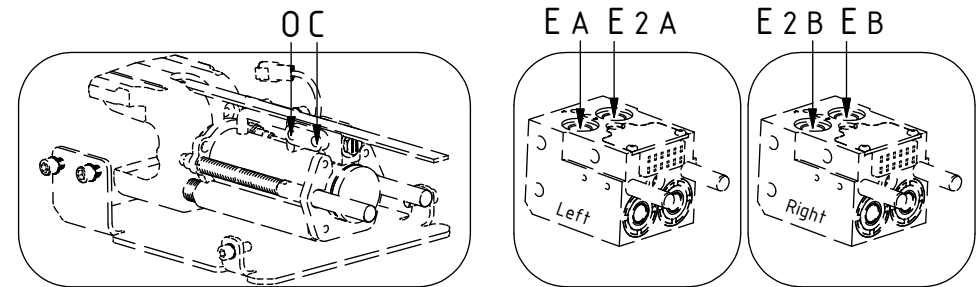

See instruction,
Standard components

See instruction,
EC-Oil components

EC219 - QSD60 ECHF

QSD-Q EC-Oil 2Bl. 2HF

POS	DESCRIPTION	PART	QTY	COMMENTS
22	Washer GBR04 1/4	710702	12	QTY depends on config. (10-13)
24	Adapter 138-04-29 (1/4")	710135	1	QTY depends on config. (1-2)
28	Sealing washer 3/8"	710703	4	QTY depends on config. (4-10)
29	Adapter 136-06-06 (3/8")	710106	2	
31	Sealing washer 1/2"	710704	2	QTY depends on config. (2-8)
32	Adapter 136-08-08 (1/2")	710108	4	
34	Hose Lock Short EC-Oil	7000304	1	
35	Banjobolt 1/4"	710271	2	
36	Hose Lock Long	742802	1	
50	Adapter 1260-08-58 (1/2")	1035715	2	
54	Adapter 1261-06-62 (3/8"-1/4")	1038197	2	
58	Hose SWD - QSD-Q EC-Oil	7000290	2	
61	Hose Extra 2 - QSD-Q	7000178	2	
66	Adapter 135-06-08 (3/8"-1/2")	710122	2	
68	Hose Extra 2	7000373	2	
69	Banjobolt extended 3/8"	710273	2	