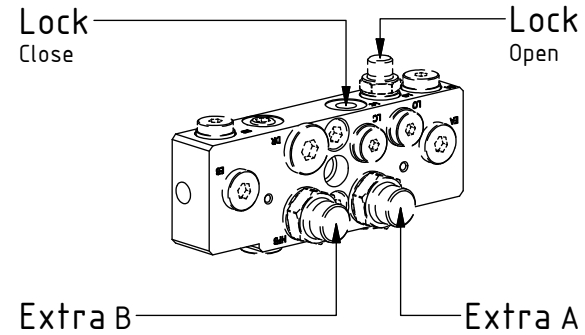

See instruction, Standard components

See instruction, EC-Oil components

EC219 - QSD60 ECHF

EC-Oil HF

POS	DESCRIPTION	PART	QTY	COMMENTS
22	Washer GBR04 1/4	710702	12	QTY depends on config. (10-13)
24	Adapter 138-04-29 (1/4")	710135	1	QTY depends on config. (1-2)
31	Sealing washer 1/2"	710704	2	QTY depends on config. (2-8)
32	Adapter 136-08-08 (1/2")	710108	4	
34	Hose Lock Short EC-Oil	7000304	1	
35	Banjobolt 1/4"	710271	2	
36	Hose Lock Long	742802	1	
67	Hose Extra - EC-Oil	7000013	2	QTY: 1 for QSD-Q EC-Oil 2Bl. 2HF