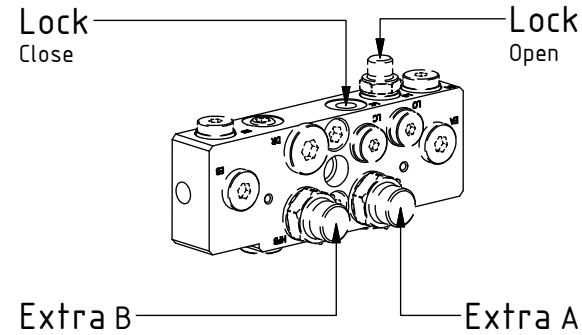

See instruction,
Standard components

See instruction,
EC-Oil components

EC219 - QSD60 ECHF

EC-Oil 2Bl. HF

POS	DESCRIPTION	PART	QTY	COMMENTS
9	Plug 1/2"	711500	1	QTY depends on config. (1-3)
22	Washer GBR04 1/4	710702	12	QTY depends on config. (10-13)
24	Adapter 138-04-29 (1/4")	710135	1	QTY depends on config. (1-2)
31	Sealing washer 1/2"	710704	2	QTY depends on config. (2-8)
32	Adapter 136-08-08 (1/2")	710108	4	
34	Hose Lock Short EC-Oil	7000304	1	
35	Banjobolt 1/4"	710271	2	
36	Hose Lock Long	742802	1	