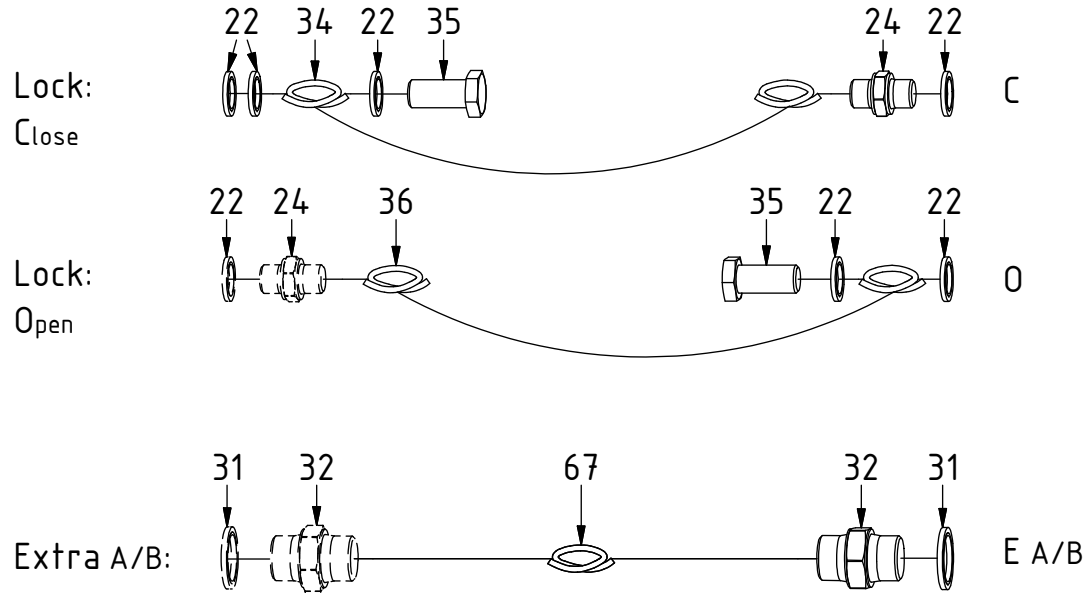

EC219 - QSD60 ECHF

EC-Oil HF

POS	DESCRIPTION	PART	QTY	COMMENTS
22	Washer GBR04 1/4	710702	12	QTY depends on config. (10-13)
24	Adapter 138-04-29 (1/4")	710135	1	QTY depends on config. (1-2)
31	Sealing washer 1/2"	710704	2	QTY depends on config. (2-8)
32	Adapter 136-08-08 (1/2")	710108	4	
34	Hose Lock Short EC-Oil	7000304	1	
35	Banjobolt 1/4"	710271	2	
36	Hose Lock Long	742802	1	
67	Hose Extra - EC-Oil	7000013	2	QTY: 1 for QSD-Q EC-Oil 2Bl. 2HF