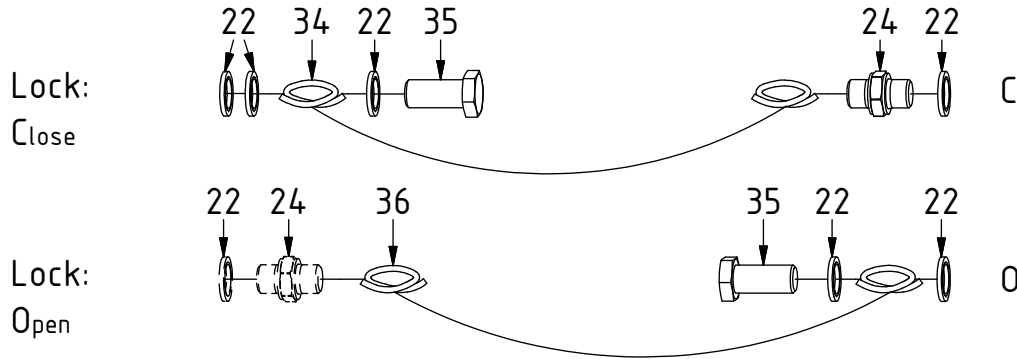

EC219 - QSD60 ECHF

QSD-Q EC-Oil