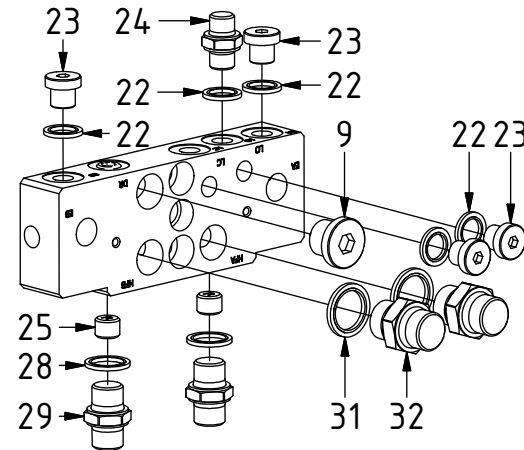

QSD-Q EC-Oil 2Bl. 2HF: