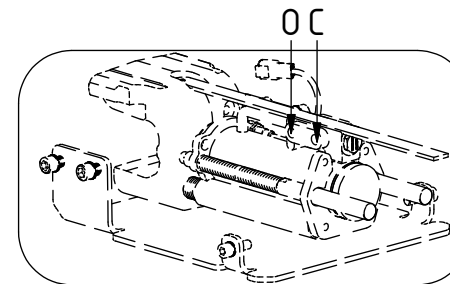

See instruction, Standard components