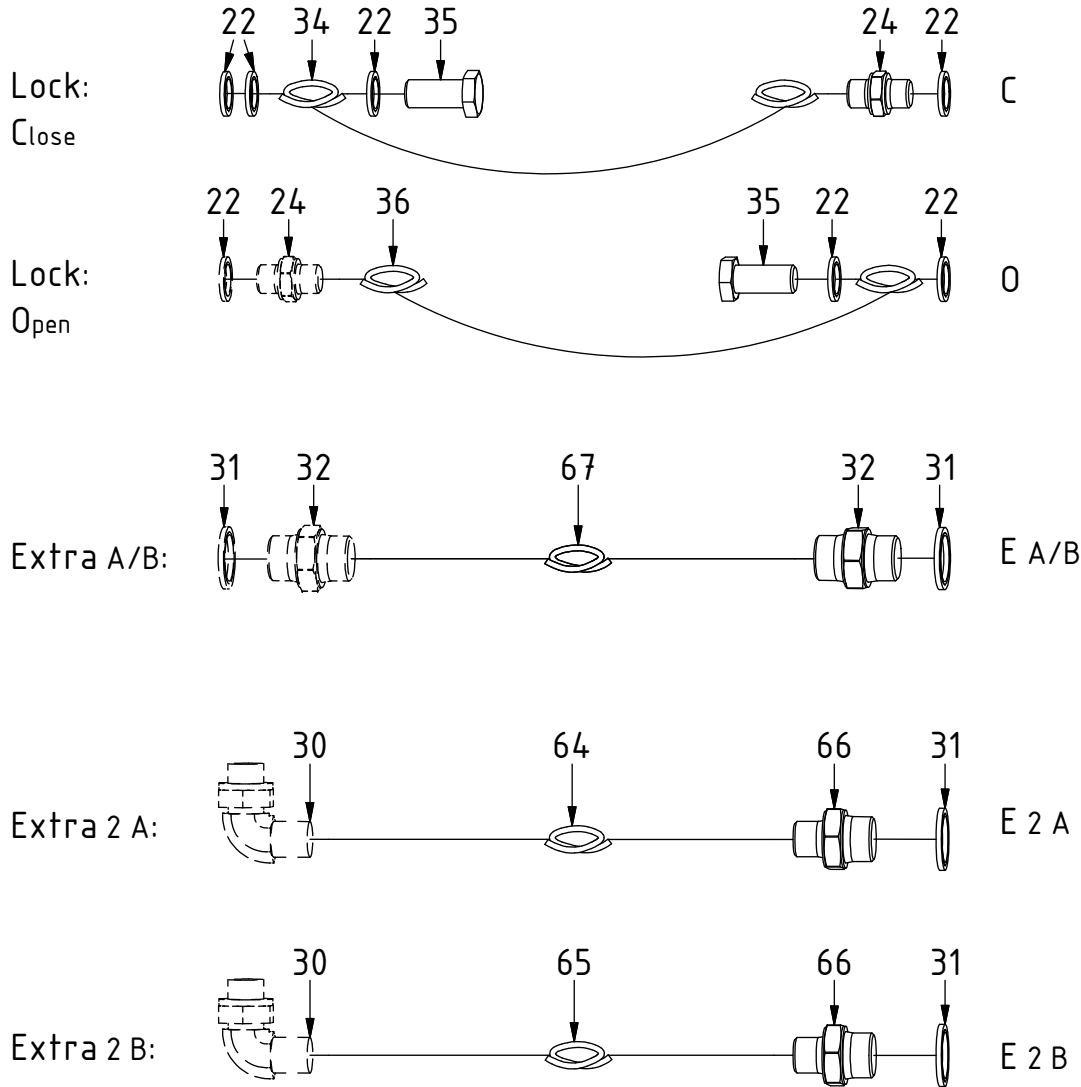

EC219 - QSD60 ECHF

EC-Oil Dbl.Extra

POS	DESCRIPTION	PART	QTY	COMMENTS
22	Washer GBR04 1/4	710702	12	QTY depends on config. (10-13)
24	Adapter 138-04-29 (1/4")	710135	1	QTY depends on config. (1-2)
30	Adapter 401-06-06 90° (3/8")	710152	2	
31	Sealing washer 1/2"	710704	2	QTY depends on config. (2-8)
32	Adapter 136-08-08 (1/2")	710108	4	
34	Hose Lock Short EC-Oil	7000304	1	
35	Banjobolt 1/4"	710271	2	
36	Hose Lock Long	742802	1	
64	Hose Extra 2 Long	7000224	1	
65	Hose Extra 2 Short	7000223	1	
66	Adapter 135-06-08 (3/8"-1/2")	710122	2	
67	Hose Extra - EC-Oil	7000013	2	QTY: 1 for QSD-Q EC-Oil 2BL. 2HF