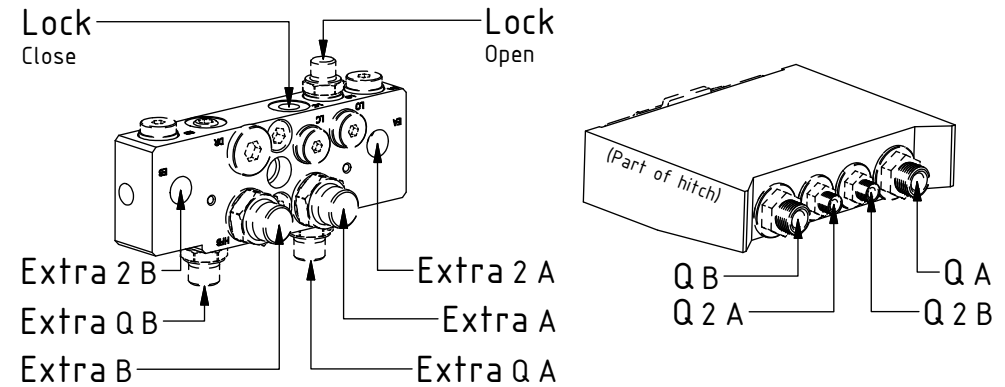

See instruction,
Standard components

See instruction,
EC-Oil components

EC219 - QSD60 ECHF

QSD-Q EC-Oil 2Bl. 2HF

POS	DESCRIPTION	PART	QTY	COMMENTS
22	Washer GBR04 1/4	710702	12	QTY depends on config. (10-13)
24	Adapter 138-04-29 (1/4")	710135	1	QTY depends on config. (1-2)
28	Sealing washer 3/8"	710703	4	QTY depends on config. (4-10)
29	Adapter 136-06-06 (3/8")	710106	2	
31	Sealing washer 1/2"	710704	2	QTY depends on config. (2-8)
32	Adapter 136-08-08 (1/2")	710108	4	
34	Hose Lock Short EC-Oil	7000304	1	
35	Banjobolt 1/4"	710271	2	
36	Hose Lock Long	742802	1	
50	Adapter 1260-08-58 (1/2")	1035715	2	
54	Adapter 1261-06-62 (3/8"-1/4")	1038197	2	
58	Hose SWD - QSD-Q EC-Oil	7000290	2	
61	Hose Extra 2 - QSD-Q	7000178	2	
66	Adapter 135-06-08 (3/8"-1/2")	710122	2	
68	Hose Extra 2	7000373	2	
69	Banjobolt extended 3/8"	710273	2	