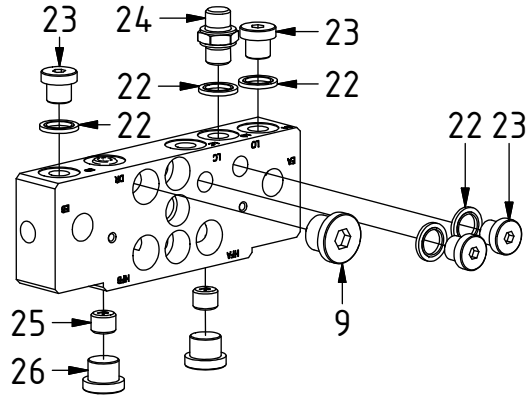

EC219 - QSD60 ECHF

Standard: