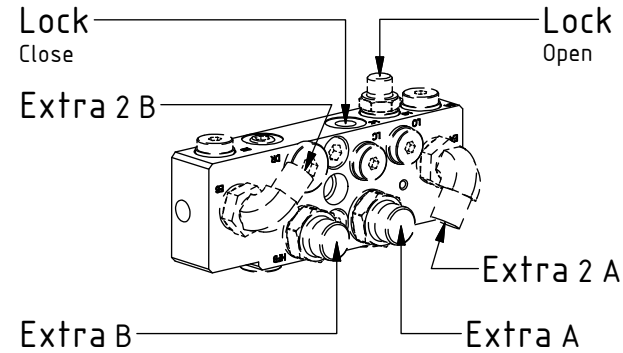

See instruction,
Standard components

See instruction,
EC-Oil components

EC219 - QSD60 ECHF

EC-Oil Dbl.Extra

POS	DESCRIPTION	PART	QTY	COMMENTS
22	Washer GBR04 1/4	710702	12	QTY depends on config. (10-13)
24	Adapter 138-04-29 (1/4")	710135	1	QTY depends on config. (1-2)
30	Adapter 401-06-06 90° (3/8")	710152	2	
31	Sealing washer 1/2"	710704	2	QTY depends on config. (2-8)
32	Adapter 136-08-08 (1/2")	710108	4	
34	Hose Lock Short EC-Oil	7000304	1	
35	Banjobolt 1/4"	710271	2	
36	Hose Lock Long	742802	1	
64	Hose Extra 2 Long	7000224	1	
65	Hose Extra 2 Short	7000223	1	
66	Adapter 135-06-08 (3/8"-1/2")	710122	2	
67	Hose Extra - EC-Oil	7000013	2	QTY: 1 for QSD-Q EC-Oil 2BL. 2HF