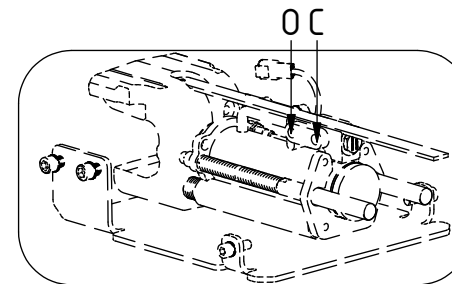

See instruction,
Standard components

See instruction,
EC-Oil components

EC219 - QSD60 ECHF

EC-Oil 2Bl. HF

POS	DESCRIPTION	PART	QTY	COMMENTS
9	Plug 1/2"	711500	1	QTY depends on config. (1-3)
22	Washer GBR04 1/4	710702	12	QTY depends on config. (10-13)
24	Adapter 138-04-29 (1/4")	710135	1	QTY depends on config. (1-2)
31	Sealing washer 1/2"	710704	2	QTY depends on config. (2-8)
32	Adapter 136-08-08 (1/2")	710108	4	
34	Hose Lock Short EC-Oil	7000304	1	
35	Banjobolt 1/4"	710271	2	
36	Hose Lock Long	742802	1	