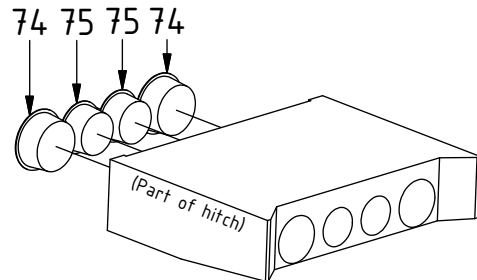

HF / EC-Oil HF / EC-Oil Dbl.Extra / EC-Oil 2Bl. HF / Without Extra:
(p.7) (p.12) (p.13) (p.14)