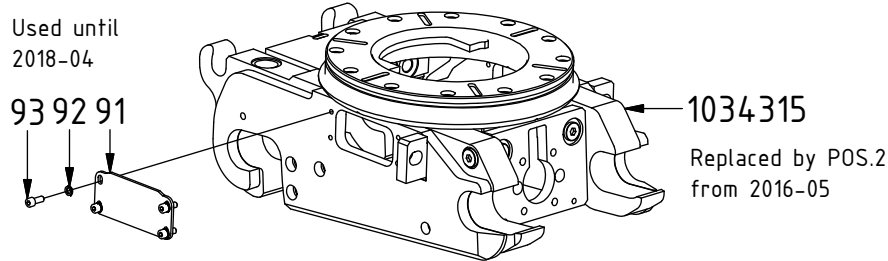

COVERSHEET

Planned document changes:

Briefly:

Add photos for EC-Oil 2Bl. HF & QSD-Q EC-Oil 2Bl. 2HF (alert Documentation when built).

Document changes:

Date:	Change:	Rev. after change:
2020-01-08	QSD-Q couplings & magnetic cover replaced.	G
2019-03-07	EC-Oil Lock hose updated.	F
2019-02-13	Adapter for Lock Close without EC-Oil updated.	E
2019-01-10	Plug added for option EC-Oil 2Bl. HF.	D
2018-12-18	Photo for EC-Oil Dbl.Extra updated.	C
2018-10-25	Option Without Extra updated.	B
2018-05-01	Instruction overhaul. Hoses for Std & QSD-Q changed. Coversheet added.	A

With EC-Oil

Without EC-Oil

Dashed lines for overview, mounts on other pages/assemblies. indicates instruction. represents hose.

Related spare parts

Standard

Extra:

QSD-Q

Extra A/B: