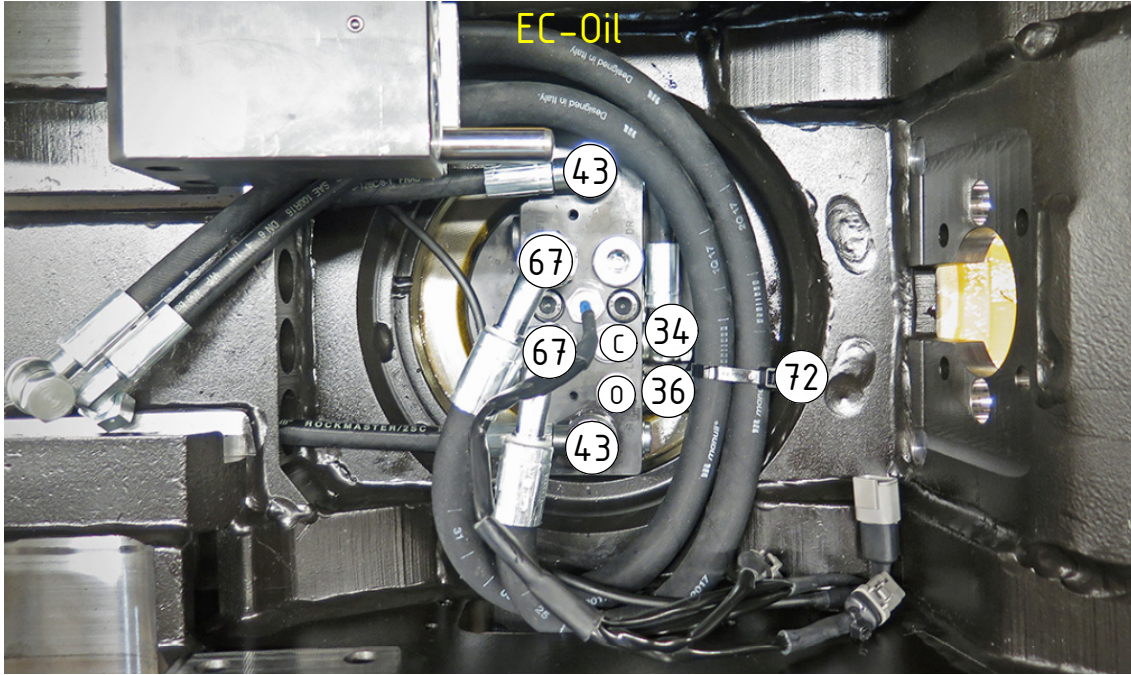

EC219 - QSD60 ECHF

POS	DESCRIPTION	PART	QTY	COMMENTS
34	Hose Lock Short EC-Oil	7000304	1	
36	Hose Lock Long	742802	1	
43	Hose Extra 2	7000287	2	
67	Hose Extra - EC-Oil	7000013	2	QTY: 1 for QSD-Q EC-Oil 2Bl. 2HF
72	Cable tie 7,8x360	1021587	1	Mount around POS.36