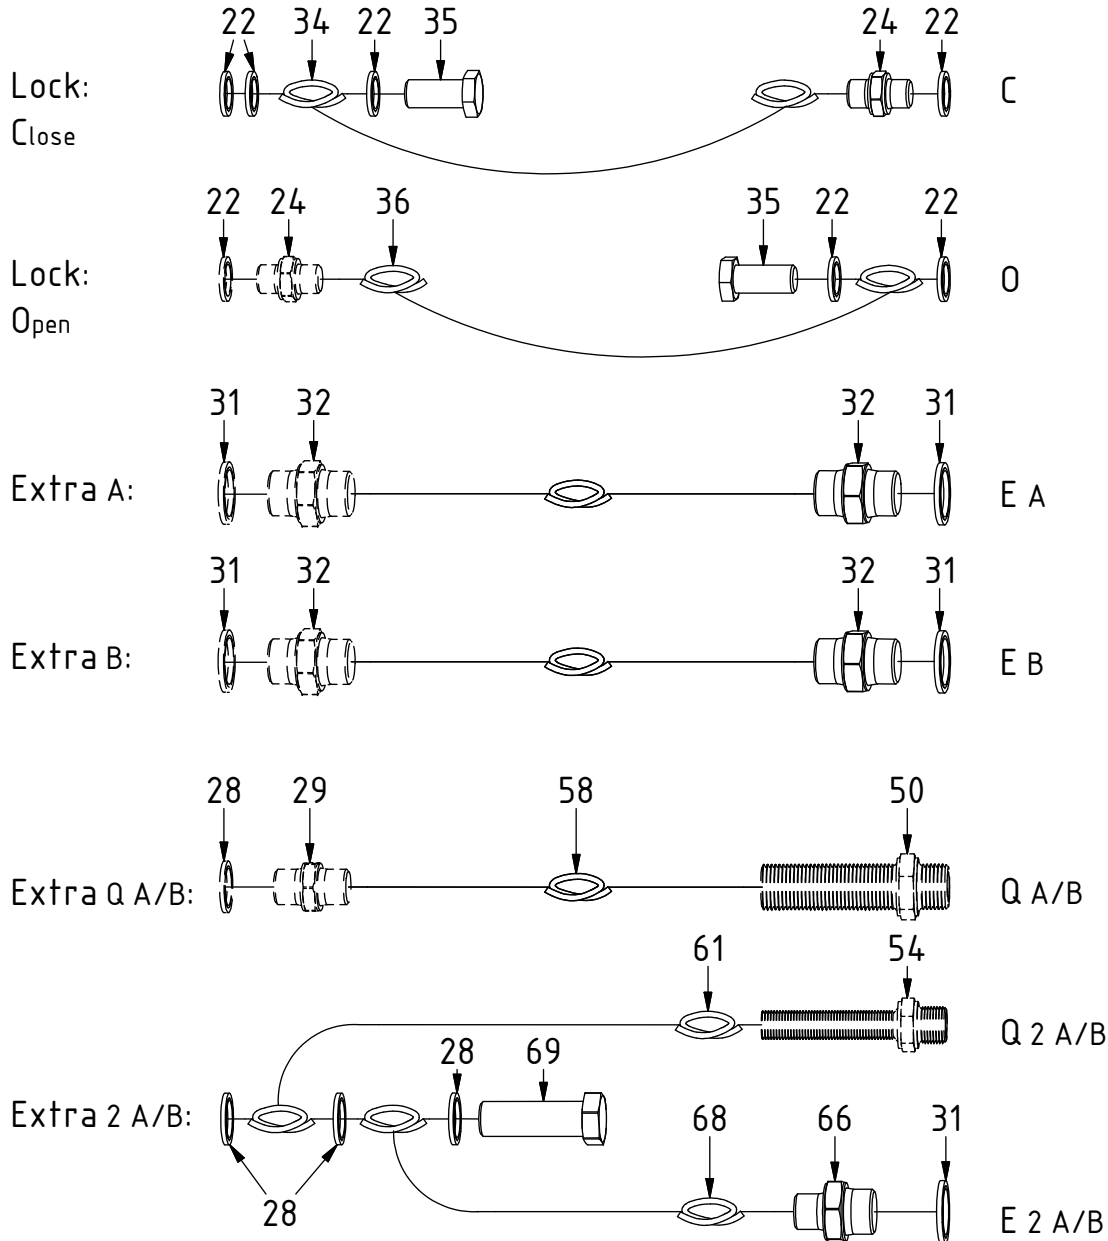

EC219 - QSD60 ECHF

QSD-Q EC-Oil 2Bl. 2HF

POS	DESCRIPTION	PART	QTY	COMMENTS
22	Washer GBR04 1/4	710702	12	QTY depends on config. (10-13)
24	Adapter 138-04-29 (1/4")	710135	1	QTY depends on config. (1-2)
28	Sealing washer 3/8"	710703	4	QTY depends on config. (4-10)
29	Adapter 136-06-06 (3/8")	710106	2	
31	Sealing washer 1/2"	710704	2	QTY depends on config. (2-8)
32	Adapter 136-08-08 (1/2")	710108	4	
34	Hose Lock Short EC-Oil	7000304	1	
35	Banjobolt 1/4"	710271	2	
36	Hose Lock Long	742802	1	
50	Adapter 1260-08-58 (1/2")	1035715	2	
54	Adapter 1261-06-62 (3/8"-1/4")	1038197	2	
58	Hose SWD - QSD-Q EC-Oil	7000290	2	
61	Hose Extra 2 - QSD-Q	7000178	2	
66	Adapter 135-06-08 (3/8"-1/2")	710122	2	
68	Hose Extra 2	7000373	2	
69	Banjobolt extended 3/8"	710273	2