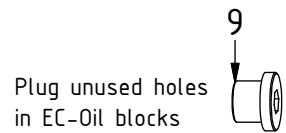

See instruction,
Standard components

See instruction,
EC-Oil components

EC219 - QSD60 ECHF

EC-Oil 2Bl. HF

POS	DESCRIPTION	PART	QTY	COMMENTS
9	Plug 1/2"	711500	1	QTY depends on config. (1-3)
22	Washer GBR04 1/4	710702	12	QTY depends on config. (10-13)
24	Adapter 138-04-29 (1/4")	710135	1	QTY depends on config. (1-2)
31	Sealing washer 1/2"	710704	2	QTY depends on config. (2-8)
32	Adapter 136-08-08 (1/2")	710108	4	
34	Hose Lock Short EC-Oil	7000304	1	
35	Banjobolt 1/4"	710271	2	
36	Hose Lock Long	742802	1	