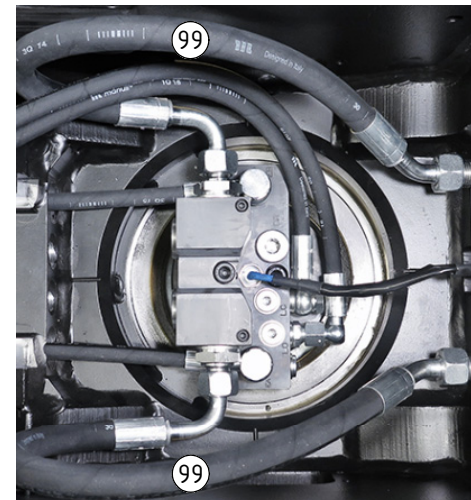

Related spare parts

Standard

Extra:

QSD-Q

Extra A/B:

POS	DESCRIPTION	PART	QTY	COMMENTS
2	Quick hitch QSD60	1036640	1	
28	Sealing washer 3/8"	710703	4	QTY depends on config. (4-10)
31	Sealing washer 1/2"	710704	2	QTY depends on config. (2-8)
32	Adapter 136-08-08 (1/2")	710108	4	
51	Coupling ECO QSD 1/2" female V2	1055420	2	
55	Coupling ECO QSD 3/8" female V2	1053128	2	
66	Adapter 135-06-08 (3/8"-1/2")	710122	2	
74	Protection plug 1/2"	7000155	2	
76	Cover plate QSD60/QSM60 magnet	1049327	1	
84	Cover plate QSD60 magnet	1035475	1	Replaced by POS.76 from 2019-11
85	Coupling ECO QSD 1/2" female	1034211	2	Replaced by POS.51 from 2020-01
86	Coupling ECO QSD 3/8" female	1035724	2	Replaced by POS.55 from 2020-01
87	EC045 coupling 3/8" Female	1025586	2	Used until 2016-05. Torque: 60Nm
88	EC060 coupling 1/2" Female	1024056	2	Used until 2016-05. Torque: 60Nm
89	Adapter 135-04-06 (1/4"-3/8")	710118	2	Used until 2016-05
90	Adapter 139-06-08 (Undrilled)	7000219	2	Used until 2016-05
91	Cover plate QS60	1025118	2	Used until 2018-04
92	Washer NL8	611040	8	Used until 2018-04
93	Screw MC6S 8x20	610433	8	Used until 2018-04
94	Adapter 135-08-12 (1/2"-3/4")	710109	2	Used until 2018-05
99	Hose Extra	7000292	2	Used until 2018-05
100	Hose Extra - QSD-Q	7000180	2	Used until 2018-01
101	Hose Extra - QSD-Q - Bridge	7000179	2	Used until 2018-01

Standard

QSD-Q