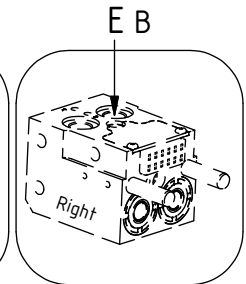

See instruction,
EC-Oil components