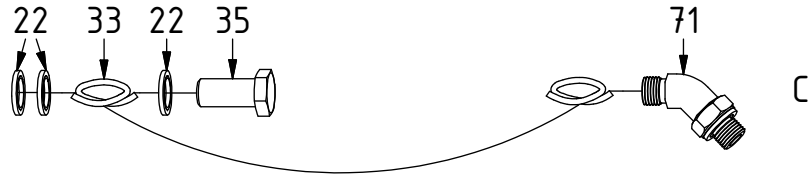

EC219 - QSD60 ECHF

HF

Lock:
Close

Lock:
Open