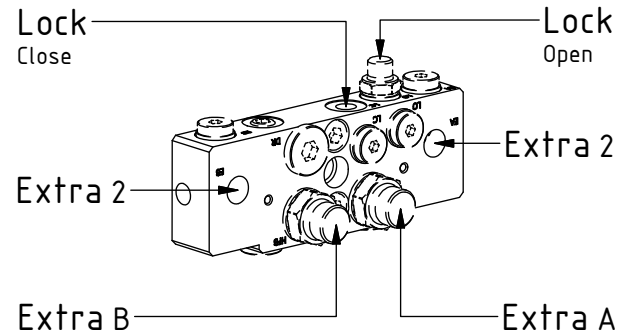

See instruction, Standard components