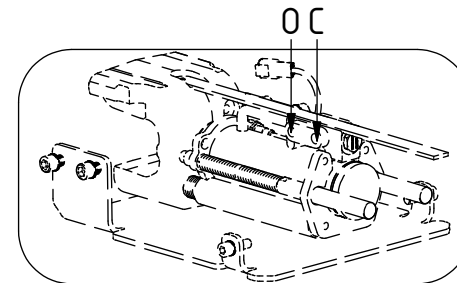

POS	DESCRIPTION	PART	QTY	COMMENTS
17	Sealing washer 3/4"	710706	2	QTY depends on config. (2-4)
18	Adapter 234-12-08 (3/4" - 1/2")	712219	2	
19	Adapter 401-08-08 90° (1/2")	710156	2	QTY depends on config. (1-2)
22	Washer GBR04 1/4	710702	12	QTY depends on config. (10-13)
24	Adapter 138-04-29 (1/4")	710135	1	QTY depends on config. (1-2)
28	Sealing washer 3/8"	710703	4	QTY depends on config. (4-10)
31	Sealing washer 1/2"	710704	2	QTY depends on config. (2-8)
33	Hose Lock Short	742801	1	
35	Banjobolt 1/4"	710271	2	
36	Hose Lock Long	742802	1	
37	Adapter 1260-08-08 (1/2")	710244	2	Loctite 2700
38	Quick coupling 1/2"	790115	2	
39	Dust protection 1/2"	790121	2	
40	Hose holder QSD60	1038799	2	
41	Quick Coupling 1/4" Male	790111	2	
42	Dust protection 1/4"	790119	2	
43	Hose Extra 2	7000287	2	
44	Banjobolt 3/8"	710272	2	
45	Hose Extra	7000661	2	
71	Adapter 402-04-04 45° (1/4")	7000104	1