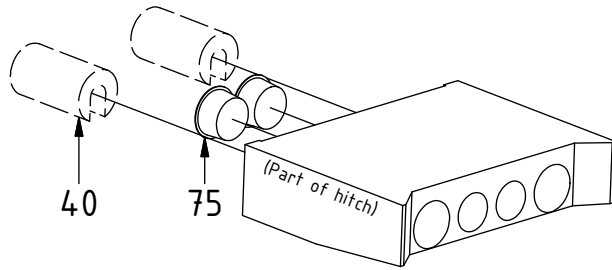

EC-Oil Dbl.Extra:

EC-Oil 2Bl. HF:

EC219 - QSD60 ECHF

Standard / EC-Oil:
(p.6) (p.11)

POS	DESCRIPTION	PART	QTY	COMMENTS
28	Sealing washer 3/8"	710703	4	QTY depends on config. (4-10)
31	Sealing washer 1/2"	710704	2	QTY depends on config. (2-8)
40	Hose holder QSD60	1038799	2	
50	Adapter 1260-08-58 (1/2")	1035715	2	
51	Coupling ECO QSD 1/2" female V2	1055420	2	
52	Washer 1/2" ECO QSD	1037608	2	
53	Bulkhead adapter nut 1/2"	710254	2	
54	Adapter 1261-06-62 (3/8"-1/4")	1038197	2	
55	Coupling ECO QSD 3/8" female V2	1053128	2	
56	Washer 1/4" ECO QSD	1037609	2	
57	Bulkhead adapter nut 1/4"	710250	2	
74	Protection plug 1/2"	7000155	2	
75	Protection plug 3/8"	7000153	2	
76	Cover plate QSD60/QSM60 magnet	1049327	1	