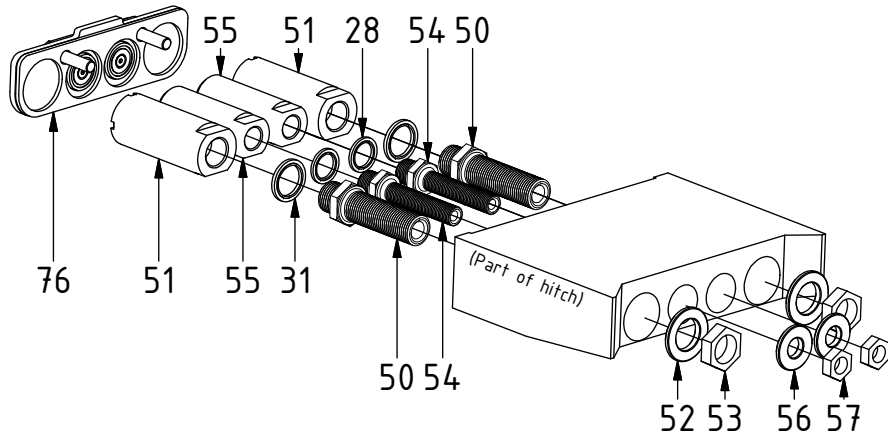

QSD-Q / QSD-Q EC-Oil / QSD-Q EC-Oil 2Bl. 2HF:
(p.8) (p.9) (p.10)