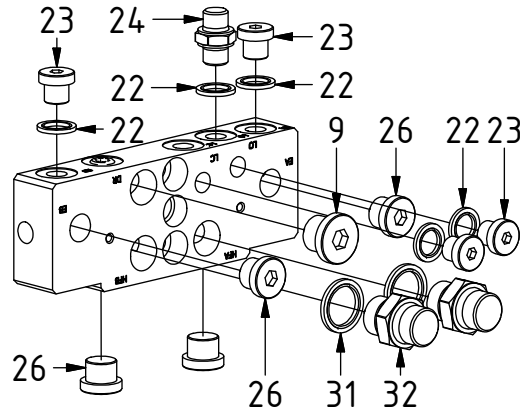

EC219 - QSD60 ECHF

POS	DESCRIPTION	PART	QTY	COMMENTS
1	See p.3-4 connection block config.			
2	Quick hitch QSD60	1036640	1	
3	Grease the ring			
4	O-ring 319,3x5,7	710908	1	
5	Feather Key	650102	6	
6	Screw MC6S 20x90	610556	12	Torque: 64,9Nm
7	Torque tighten quick hitch to rotator frame, six holes. Rotate to access the remaining holes			
8	Pipe plug M36x2	650408	6	Part of rotator frame assembly
9	Plug 1/2"	711500	1	QTY depends on config. (1-3)
10	Applies only to Standard & HF			
11	O-ring 20,35x1,78 70 shore	710974	4	
12	Shim block 16mm	1032834	1	
13	Extra block	1031934	1	
14	Screw MC6S 5x75	610499	2	
15	Washer NL10	611041	2	Part of rotator frame assembly
16	Screw MC6S 10x100	610466	1	
21	Plug 3/4"	711532	2	QTY: 4 for EC219 Without Extra
77	O-ring 15,6x1,78	710912	1	Part of rotator frame assembly
78	O-ring 12,42x1,78	710973	4	Part of rotator frame assembly
79	O-ring 6,07x1,78	712422	2	Part of rotator frame assembly
80	Connection block ECHF	1028391	1	Part of rotator frame assembly
81	Screw MC6S 10x50	610457	2	Part of rotator frame assembly
				QTY: 1 for Standard & HF

QSD-Q:

QSD-Q EC-Oil:

QSD-Q EC-Oil 2Bl. 2HF:

EC219 - QSD60 ECHF

EC-Oil:

EC-Oil HF:

POS	DESCRIPTION	PART	QTY	COMMENTS
9	Plug 1/2"	711500	1	QTY depends on config. (1-3)
19	Adapter 401-08-08 90° (1/2")	710156	2	QTY depends on config. (1-2)
22	Washer GBR04 1/4	710702	12	QTY depends on config. (10-13)
23	Plug 1/4"	711505	4	
24	Adapter 138-04-29 (1/4")	710135	1	QTY depends on config. (1-2)
25	Pipe plug 1/4"	711508	2	Loctite 5400
26	Plug 3/8"	711504	2	QTY depends on config. (2-4)
30	Adapter 401-06-06 90° (3/8")	710152	2	
31	Sealing washer 1/2"	710704	2	QTY depends on config. (2-8)
32	Adapter 136-08-08 (1/2")	710108	4	