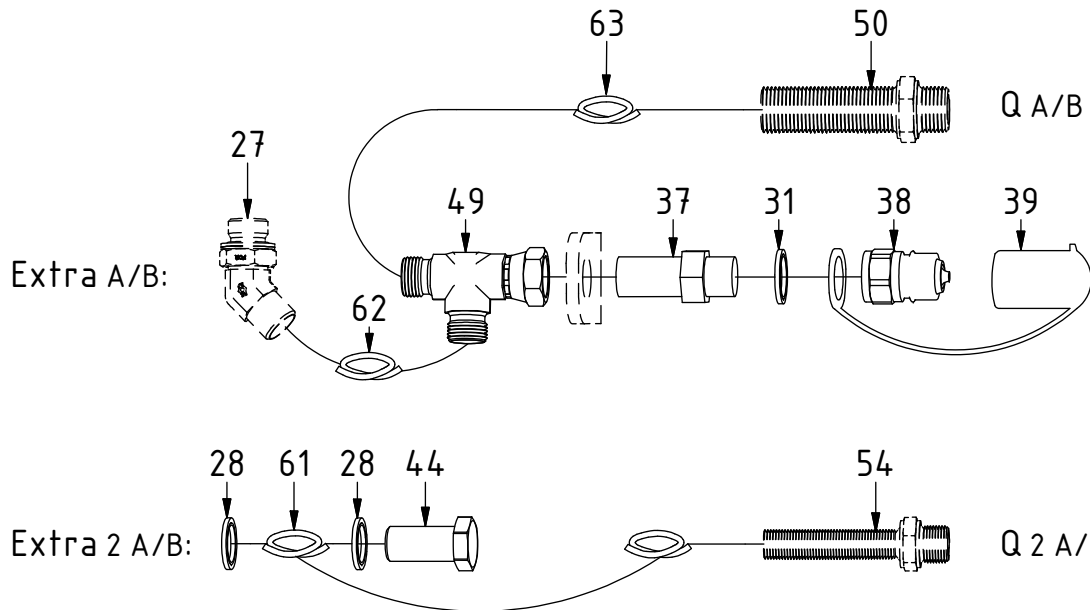

See instruction,
Standard components