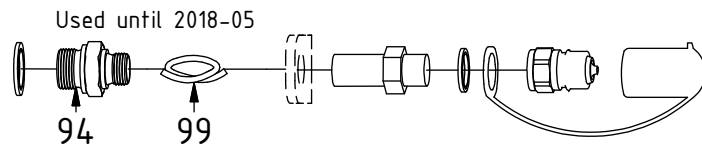

With EC-Oil

Without EC-Oil

Dashed lines for overview, mounts on other pages/assemblies. indicates instruction. represents hose.

Related spare parts

Standard

Extra:

QSD-Q

Extra A/B:

POS	DESCRIPTION	PART	QTY	COMMENTS
2	Quick hitch QSD60	1036640	1	
28	Sealing washer 3/8"	710703	4	QTY depends on config. (4-10)
31	Sealing washer 1/2"	710704	2	QTY depends on config. (2-8)
32	Adapter 136-08-08 (1/2")	710108	4	
51	Coupling ECO QSD 1/2" female V2	1055420	2	
55	Coupling ECO QSD 3/8" female V2	1053128	2	
66	Adapter 135-06-08 (3/8"-1/2")	710122	2	
74	Protection plug 1/2"	7000155	2	
76	Cover plate QSD60/QSM60 magnet	1049327	1	
84	Cover plate QSD60 magnet	1035475	1	Replaced by POS.76 from 2019-11
85	Coupling ECO QSD 1/2" female	1034211	2	Replaced by POS.51 from 2020-01
86	Coupling ECO QSD 3/8" female	1035724	2	Replaced by POS.55 from 2020-01
87	EC045 coupling 3/8" Female	1025586	2	Used until 2016-05. Torque: 60Nm
88	EC060 coupling 1/2" Female	1024056	2	Used until 2016-05. Torque: 60Nm
89	Adapter 135-04-06 (1/4"-3/8")	710118	2	Used until 2016-05
90	Adapter 139-06-08 (Undrilled)	7000219	2	Used until 2016-05
91	Cover plate QS60	1025118	2	Used until 2018-04
92	Washer NL8	611040	8	Used until 2018-04
93	Screw MC6S 8x20	610433	8	Used until 2018-04
94	Adapter 135-08-12 (1/2"-3/4")	710109	2	Used until 2018-05
99	Hose Extra	7000292	2	Used until 2018-05
100	Hose Extra - QSD-Q	7000180	2	Used until 2018-01
101	Hose Extra - QSD-Q - Bridge	7000179	2	Used until 2018-01