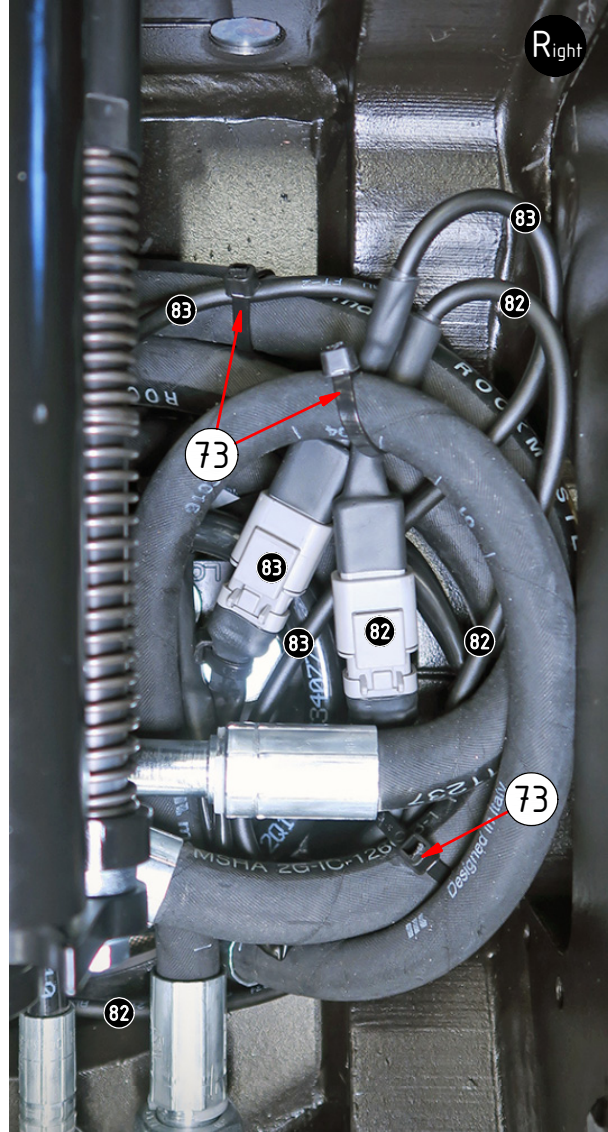

EC219 - QSD60 ECHF

Lock hoses & cables

POS	DESCRIPTION	PART	QTY	COMMENTS
33	Hose Lock Short	742801	1	
34	Hose Lock Short EC-Oil	7000304	1	
36	Hose Lock Long	742802	1	
73	Cable tie 4,8x360	1021586	3	
82	Sensor cable from Hook			Part of Standard components
83	Sensor cable from Cylinder			Part of Standard components

With EC-Oil