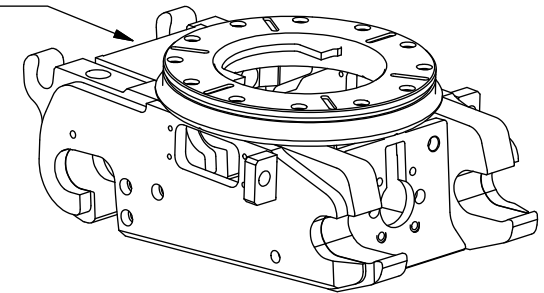

Plugs/couplings located at hitch front