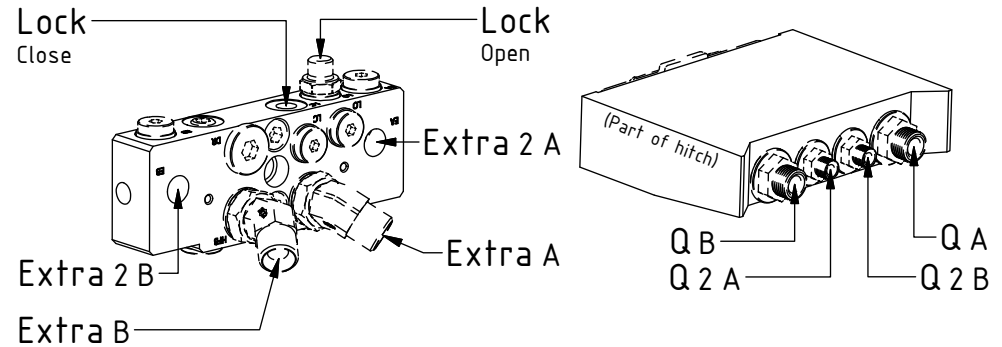

See instruction,
Standard components