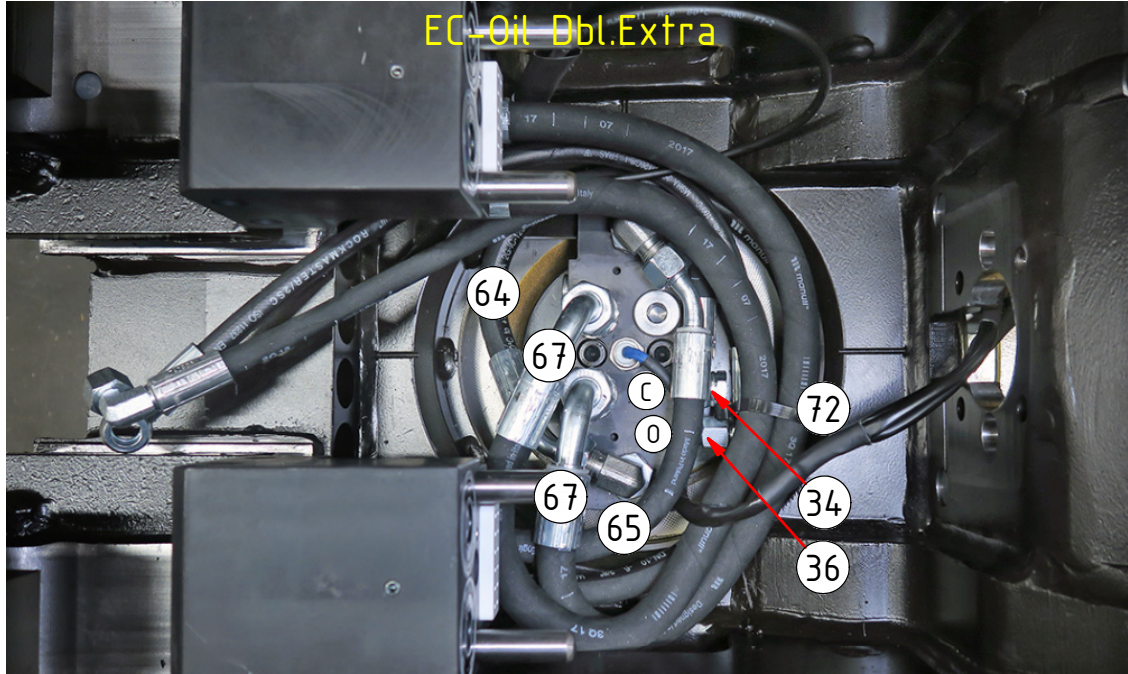

EC219 - QSD60 ECHF

POS	DESCRIPTION	PART	QTY	COMMENTS
34	Hose Lock Short EC-Oil	7000304	1	
36	Hose Lock Long	742802	1	
64	Hose Extra 2 Long	7000224	1	
65	Hose Extra 2 Short	7000223	1	
67	Hose Extra - EC-Oil	7000013	2	QTY: 1 for QSD-Q EC-Oil 2Bl. 2HF
72	Cable tie 7,8x360	1021587	1	Mount around POS.36

POS in order of assembly

Photo needed: EC-Oil 2Bl. HF