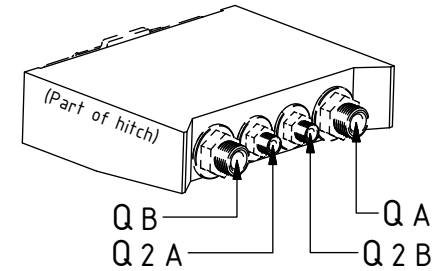

POS	DESCRIPTION	PART	QTY	COMMENTS
22	Washer GBR04 1/4	710702	12	QTY depends on config. (10-13)
24	Adapter 138-04-29 (1/4")	710135	1	QTY depends on config. (1-2)
28	Sealing washer 3/8"	710703	4	QTY depends on config. (4-10)
29	Adapter 136-06-06 (3/8")	710106	2	
31	Sealing washer 1/2"	710704	2	QTY depends on config. (2-8)
32	Adapter 136-08-08 (1/2")	710108	4	
34	Hose Lock Short EC-Oil	7000304	1	
35	Banjobolt 1/4"	710271	2	
36	Hose Lock Long	742802	1	
44	Banjobolt 3/8"	710272	2	
50	Adapter 1260-08-58 (1/2")	1035715	2	
54	Adapter 1261-06-62 (3/8"-1/4")	1038197	2	
58	Hose SWD - QSD-Q EC-Oil	7000290	2	
60	Hose kit - QSD60-Q EC-Oil	7000288	1	(POS.58, 61, 67 included)
61	Hose Extra 2 - QSD-Q	7000178	2	
67	Hose Extra - EC-Oil	7000013	2	QTY: 1 for QSD-Q EC-Oil 2Bl. 2HF