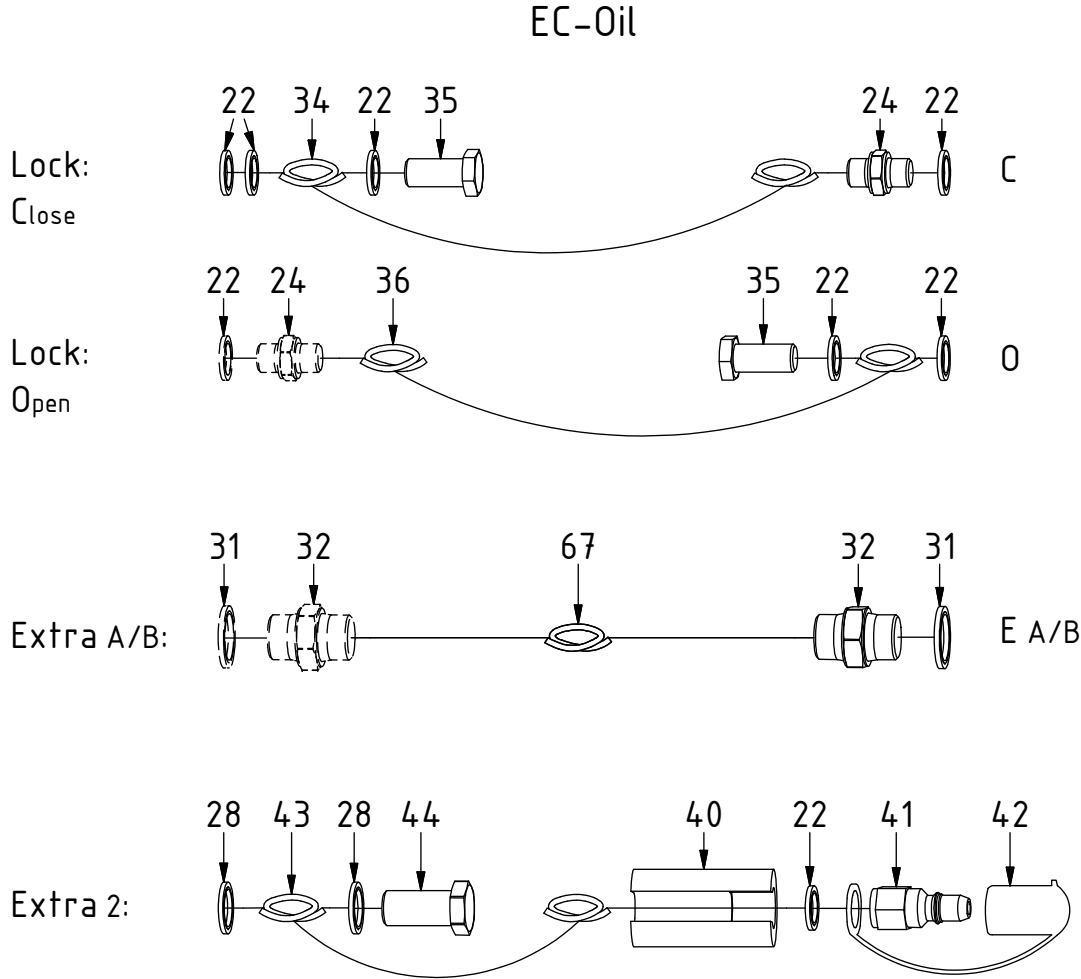

EC219 - QSD60 ECHF

POS	DESCRIPTION	PART	QTY	COMMENTS
22	Washer GBR04 1/4"	710702	12	QTY depends on config. (10-13)
24	Adapter 138-04-29 (1/4")	710135	1	QTY depends on config. (1-2)
28	Sealing washer 3/8"	710703	4	QTY depends on config. (4-10)
31	Sealing washer 1/2"	710704	2	QTY depends on config. (2-8)
32	Adapter 136-08-08 (1/2")	710108	4	
34	Hose Lock Short EC-Oil	7000304	1	
35	Banjobolt 1/4"	710271	2	
36	Hose Lock Long	742802	1	
40	Hose holder QSD60	1038799	2	
41	Quick Coupling 1/4" Male	790111	2	
42	Dust protection 1/4"	790119	2	
43	Hose Extra 2	7000287	2	
44	Banjobolt 3/8"	710272	2	
67	Hose Extra - EC-Oil	7000013	2	QTY: 1 for QSD-Q EC-Oil 2Bl. 2HF