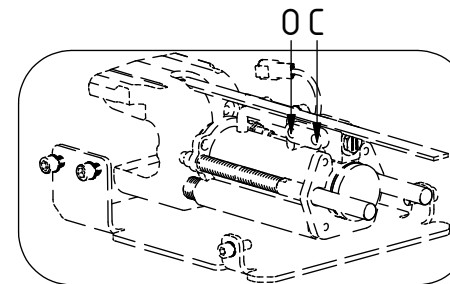

See instruction,
Standard components