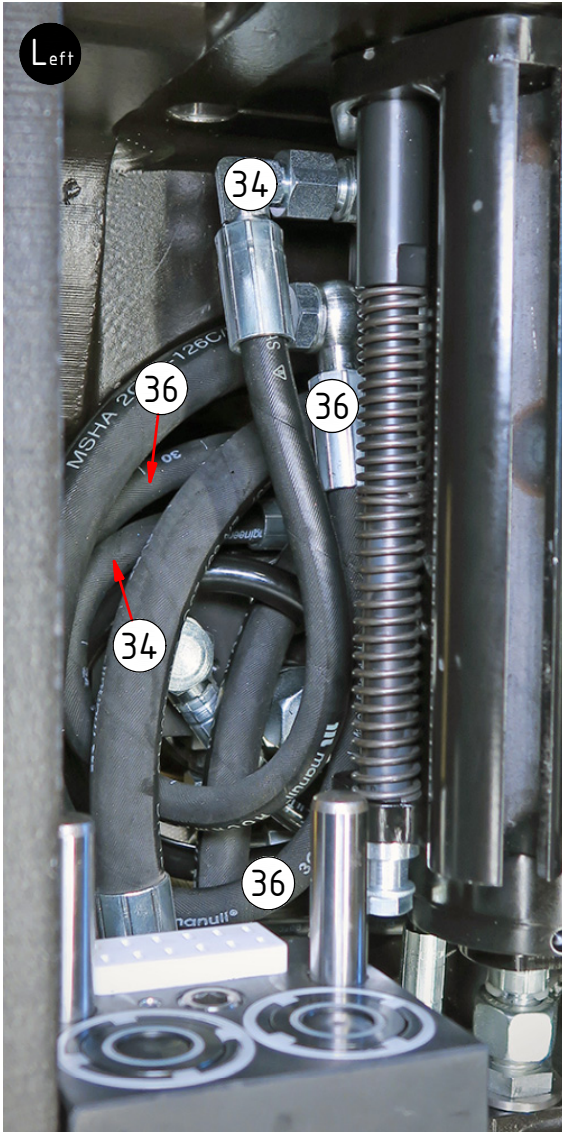

EC219 - QSD60 ECHF

Lock hoses & cables

POS	DESCRIPTION	PART	QTY	COMMENTS
33	Hose Lock Short	742801	1	
34	Hose Lock Short EC-Oil	7000304	1	
36	Hose Lock Long	742802	1	
73	Cable tie 4,8x360	1021586	3	
82	Sensor cable from Hook			Part of Standard components
83	Sensor cable from Cylinder			Part of Standard components

With EC-Oil