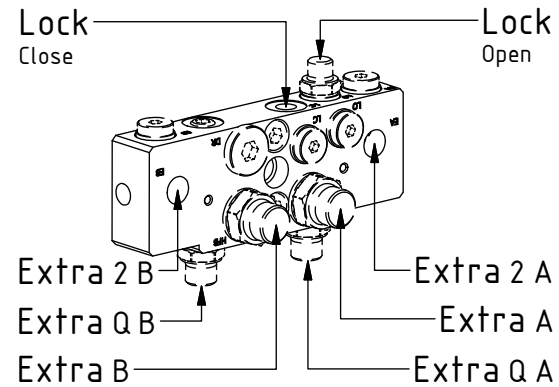

POS	DESCRIPTION	PART	QTY	COMMENTS
22	Washer GBR04 1/4	710702	12	QTY depends on config. (10-13)
24	Adapter 138-04-29 (1/4")	710135	1	QTY depends on config. (1-2)
28	Sealing washer 3/8"	710703	4	QTY depends on config. (4-10)
29	Adapter 136-06-06 (3/8")	710106	2	
31	Sealing washer 1/2"	710704	2	QTY depends on config. (2-8)
32	Adapter 136-08-08 (1/2")	710108	4	
34	Hose Lock Short EC-Oil	7000304	1	
35	Banjobolt 1/4"	710271	2	
36	Hose Lock Long	742802	1	
44	Banjobolt 3/8"	710272	2	
50	Adapter 1260-08-58 (1/2")	1035715	2	
54	Adapter 1261-06-62 (3/8"-1/4")	1038197	2	
58	Hose SWD - QSD-Q EC-Oil	7000290	2	
60	Hose kit - QSD60-Q EC-Oil	7000288	1	(POS.58, 61, 67 included)
61	Hose Extra 2 - QSD-Q	7000178	2	
67	Hose Extra - EC-Oil	7000013	2	QTY: 1 for QSD-Q EC-Oil 2Bl. 2HF