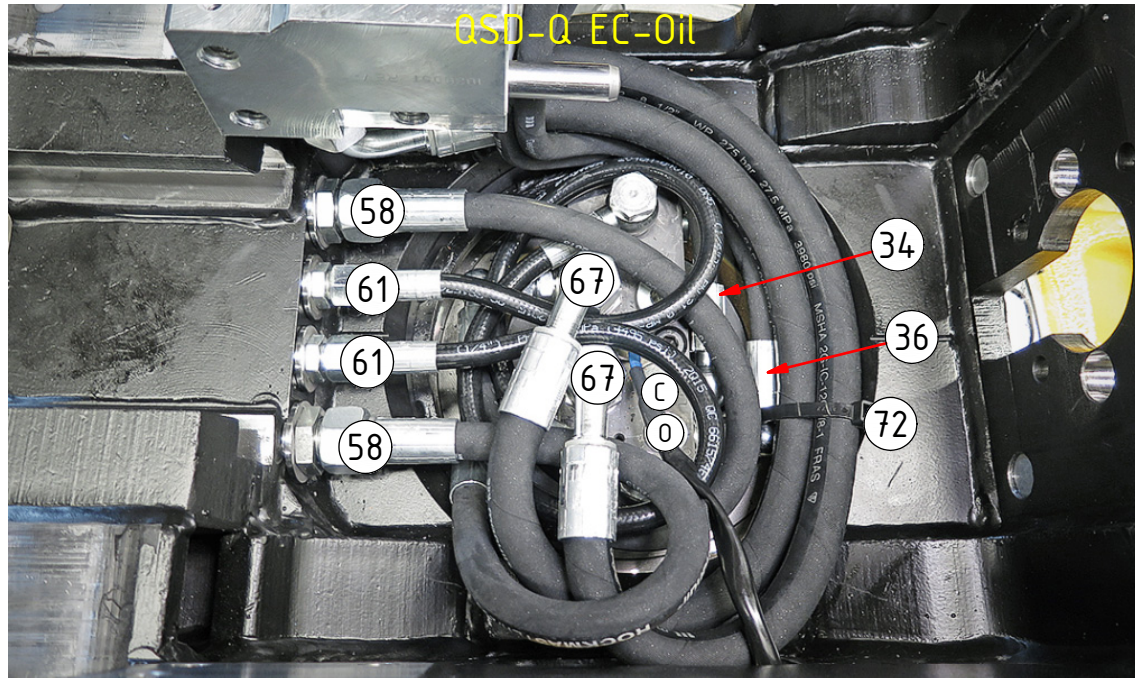

EC219 - QSD60 ECHF

POS	DESCRIPTION	PART	QTY	COMMENTS
33	Hose Lock Short	742801	1	
34	Hose Lock Short EC-Oil	7000304	1	
36	Hose Lock Long	742802	1	
58	Hose SWD - QSD-Q EC-Oil	7000290	2	
59	Hose kit - QSD60-Q	7000612	1	(POS.61-63 included)
60	Hose kit - QSD60-Q EC-Oil	7000288	1	(POS.58, 61, 67 included)
61	Hose Extra 2 - QSD-Q	7000178	2	
62	Hose Extra - QSD-Q	7000611	2	
63	Hose Extra - QSD-Q - Bridge	7000610	2	
67	Hose Extra - EC-Oil	7000013	2	QTY: 1 for QSD-Q EC-Oil 2BL. 2HF
72	Cable tie 7,8x360	1021587	1	Mount around POS.36

POS in order of assembly

Photo needed: QSD-Q EC-Oil 2BL. 2HF with correct hoses