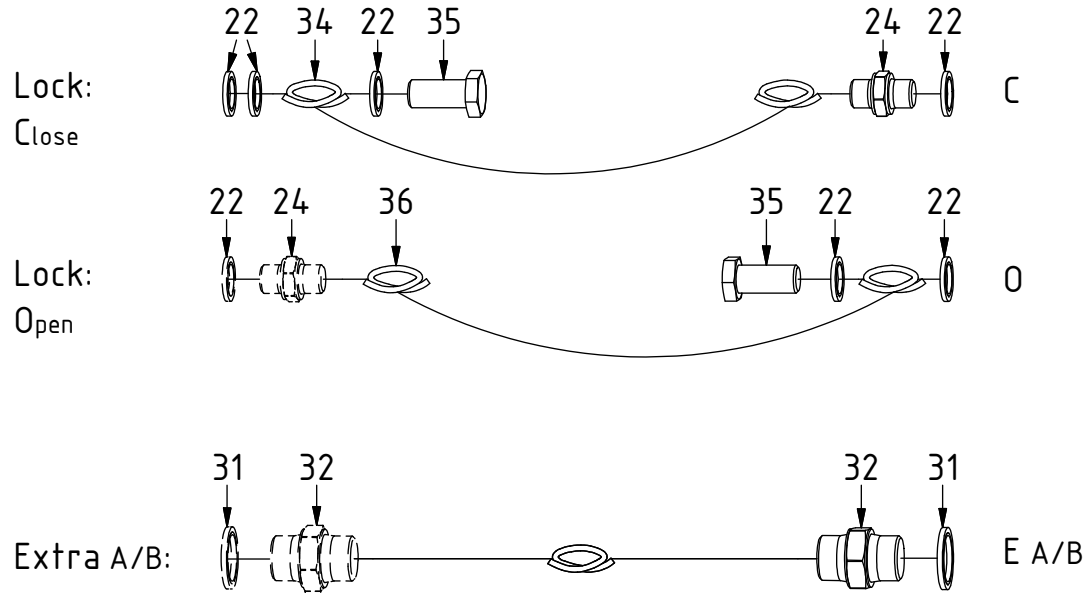

See instruction,
Standard components

See instruction,
EC-Oil components

EC219 - QSD60 ECHF

EC-Oil Dbl.Extra

POS	DESCRIPTION	PART	QTY	COMMENTS
22	Washer GBR04 1/4	710702	12	QTY depends on config. (10-13)
24	Adapter 138-04-29 (1/4")	710135	1	QTY depends on config. (1-2)
30	Adapter 401-06-06 90° (3/8")	710152	2	
31	Sealing washer 1/2"	710704	2	QTY depends on config. (2-8)
32	Adapter 136-08-08 (1/2")	710108	4	
34	Hose Lock Short EC-Oil	7000304	1	
35	Banjobolt 1/4"	710271	2	
36	Hose Lock Long	742802	1	
64	Hose Extra 2 Long	7000224	1	
65	Hose Extra 2 Short	7000223	1	
66	Adapter 135-06-08 (3/8"-1/2")	710122	2	
67	Hose Extra - EC-Oil	7000013	2	QTY: 1 for QSD-Q EC-Oil 2BL. 2HF

See instruction,
Standard components

See instruction,
EC-Oil components

EC219 - QSD60 ECHF

EC-Oil 2Bl. HF

POS	DESCRIPTION	PART	QTY	COMMENTS
9	Plug 1/2"	711500	1	QTY depends on config. (1-3)
22	Washer GBR04 1/4	710702	12	QTY depends on config. (10-13)
24	Adapter 138-04-29 (1/4")	710135	1	QTY depends on config. (1-2)
31	Sealing washer 1/2"	710704	2	QTY depends on config. (2-8)
32	Adapter 136-08-08 (1/2")	710108	4	
34	Hose Lock Short EC-Oil	7000304	1	
35	Banjobolt 1/4"	710271	2	
36	Hose Lock Long	742802	1	