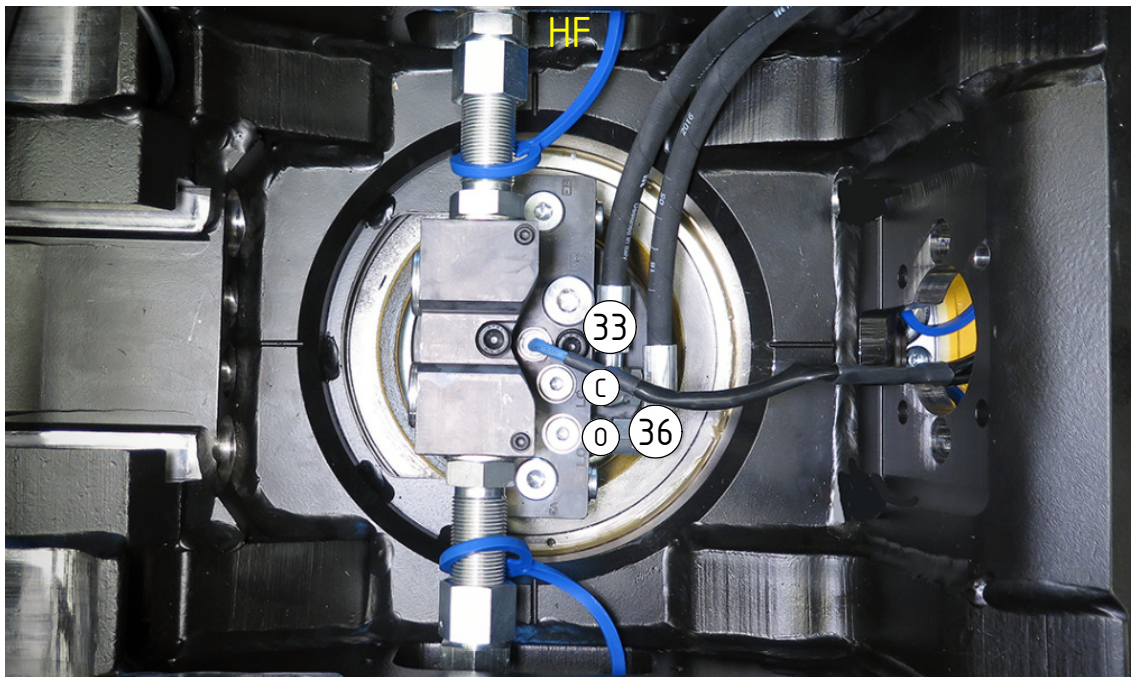

Dashed lines for overview, mounts on other pages/assemblies. indicates instruction. represents hose.