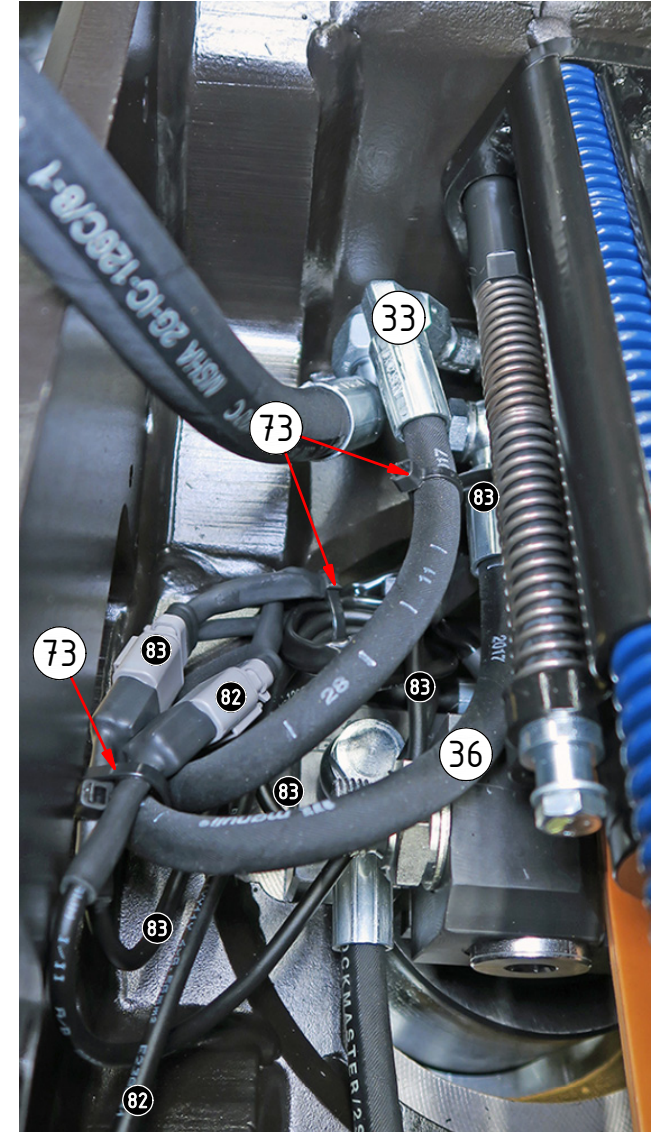

Without EC-Oil

Dashed lines for overview, mounts on other pages/assemblies. indicates instruction. represents hose.