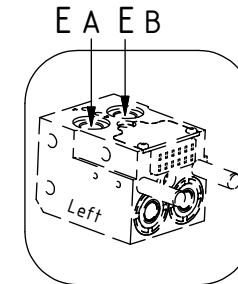

See instruction, EC-Oil components