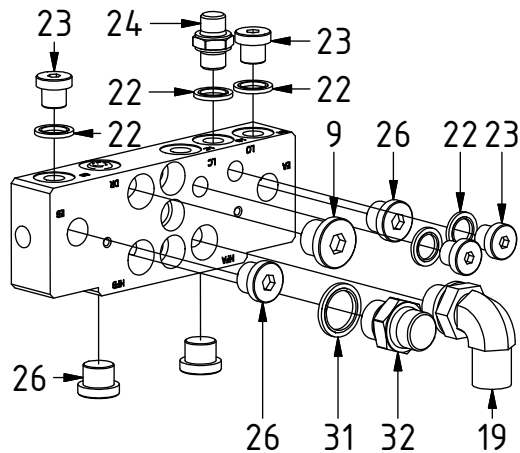

EC-Oil 2Bl. HF: