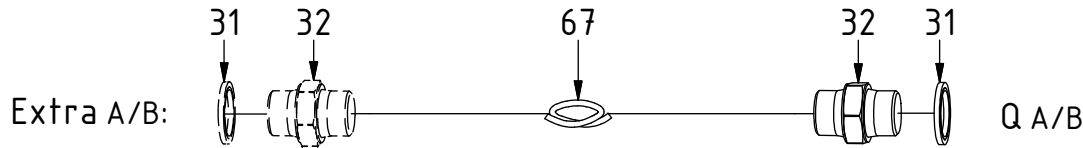

EC219 - QSD60 ECHF

QSD-Q EC-Oil