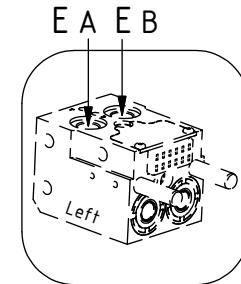

See instruction,
EC-Oil components