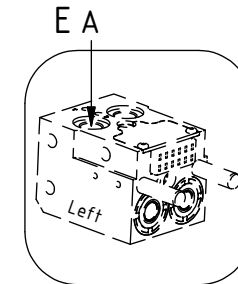

See instruction,
EC-Oil components