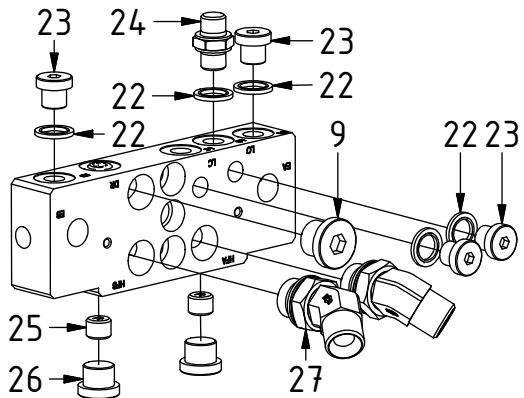

EC-Oil:

QSD-Q: