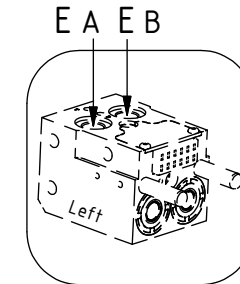

POS	DESCRIPTION	PART	QTY	COMMENTS
22	Washer GBR04 1/4	710702	12	QTY depends on config. (10-13)
24	Adapter 138-04-29 (1/4")	710135	1	QTY depends on config. (1-2)
28	Sealing washer 3/8"	710703	4	QTY depends on config. (4-10)
29	Adapter 136-06-06 (3/8")	710106	2	
31	Sealing washer 1/2"	710704	2	QTY depends on config. (2-8)
32	Adapter 136-08-08 (1/2")	710108	4	
34	Hose Lock Short EC-Oil	7000304	1	
35	Banjobolt 1/4"	710271	2	
36	Hose Lock Long	742802	1	
44	Banjobolt 3/8"	710272	2	
50	Adapter 1260-08-58 (1/2")	1035715	2	
54	Adapter 1261-06-62 (3/8"-1/4")	1038197	2	
58	Hose SWD - QSD-Q EC-Oil	7000290	2	
60	Hose kit - QSD60-Q EC-Oil	7000288	1	(POS.58, 61, 67 included)
61	Hose Extra 2 - QSD-Q	7000178	2	
67	Hose Extra - EC-Oil	7000013	2	QTY: 1 for QSD-Q EC-Oil 2Bl. 2HF